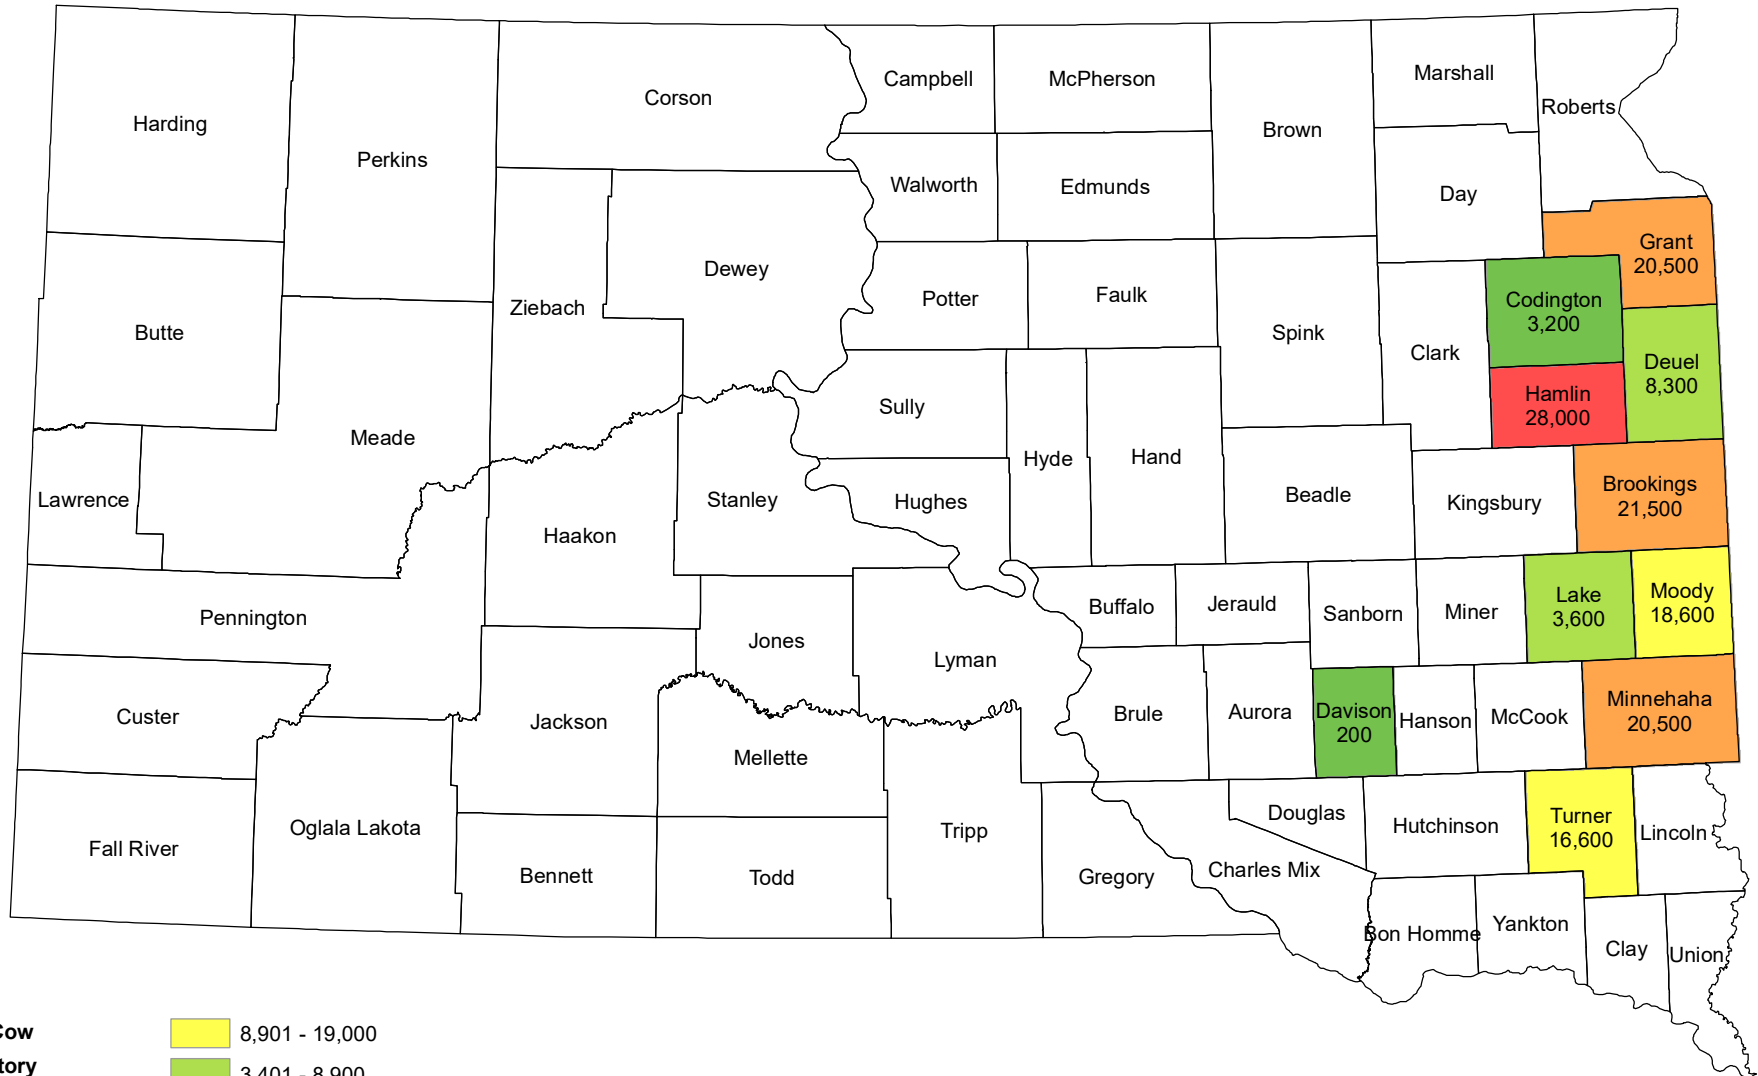

2024 Cattle and Calf Inventory South Dakota

Source: USDA National Agricultural Statistics Service
May 13, 2024

2024 Beef Cow Inventory South Dakota

Source: USDA National Agricultural Statistics Service
May 13, 2024

2024 Milk Cow Inventory South Dakota

Source: USDA National Agricultural Statistics Service
May 13, 2024