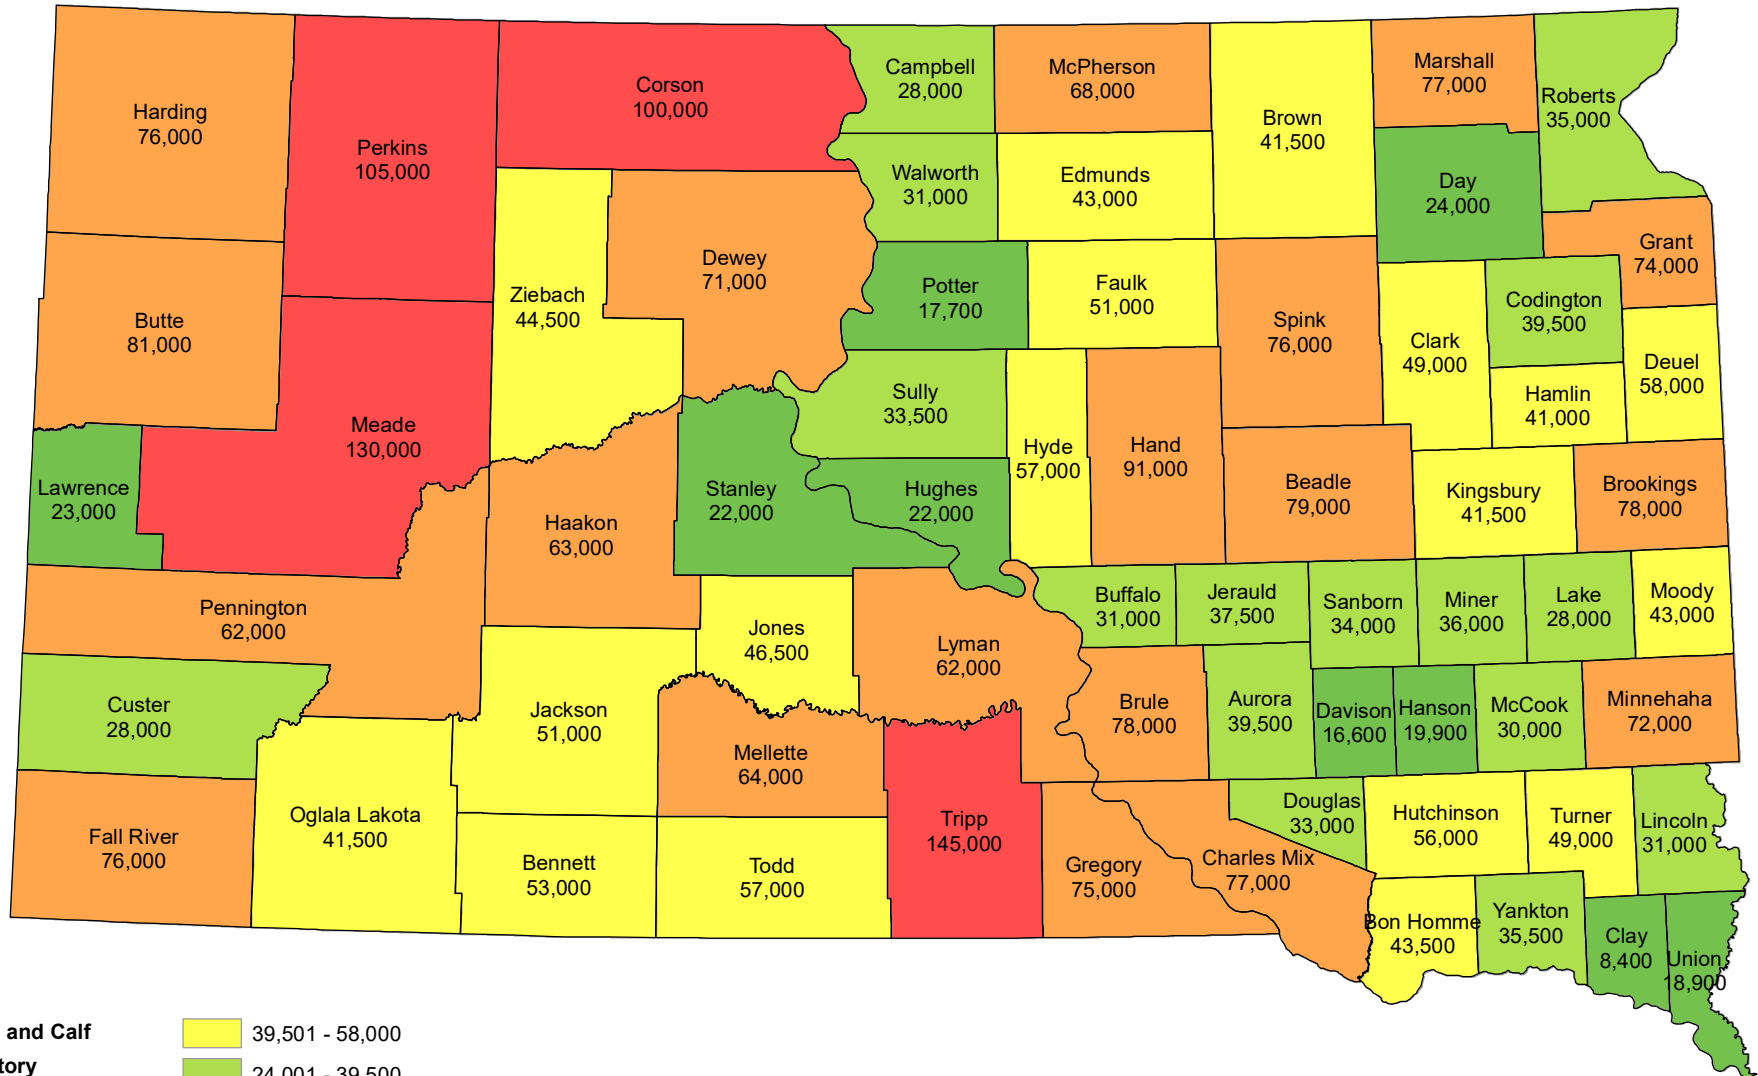

2024 Cattle and Calf Inventory South Dakota

Source: USDA National Agricultural Statistics Service
May 13, 2024

2024 Beef Cow Inventory South Dakota

Source: USDA National Agricultural Statistics Service
May 13, 2024

2024 Milk Cow Inventory South Dakota

Source: USDA National Agricultural Statistics Service
May 13, 2024