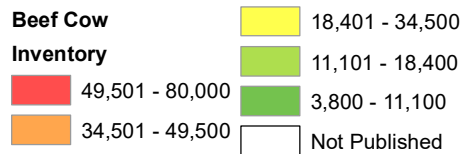

2024 Cattle and Calf Inventory South Dakota

Source: USDA National Agricultural Statistics Service
May 13, 2024

2024 Beef Cow Inventory South Dakota

Source: USDA National Agricultural Statistics Service
May 13, 2024