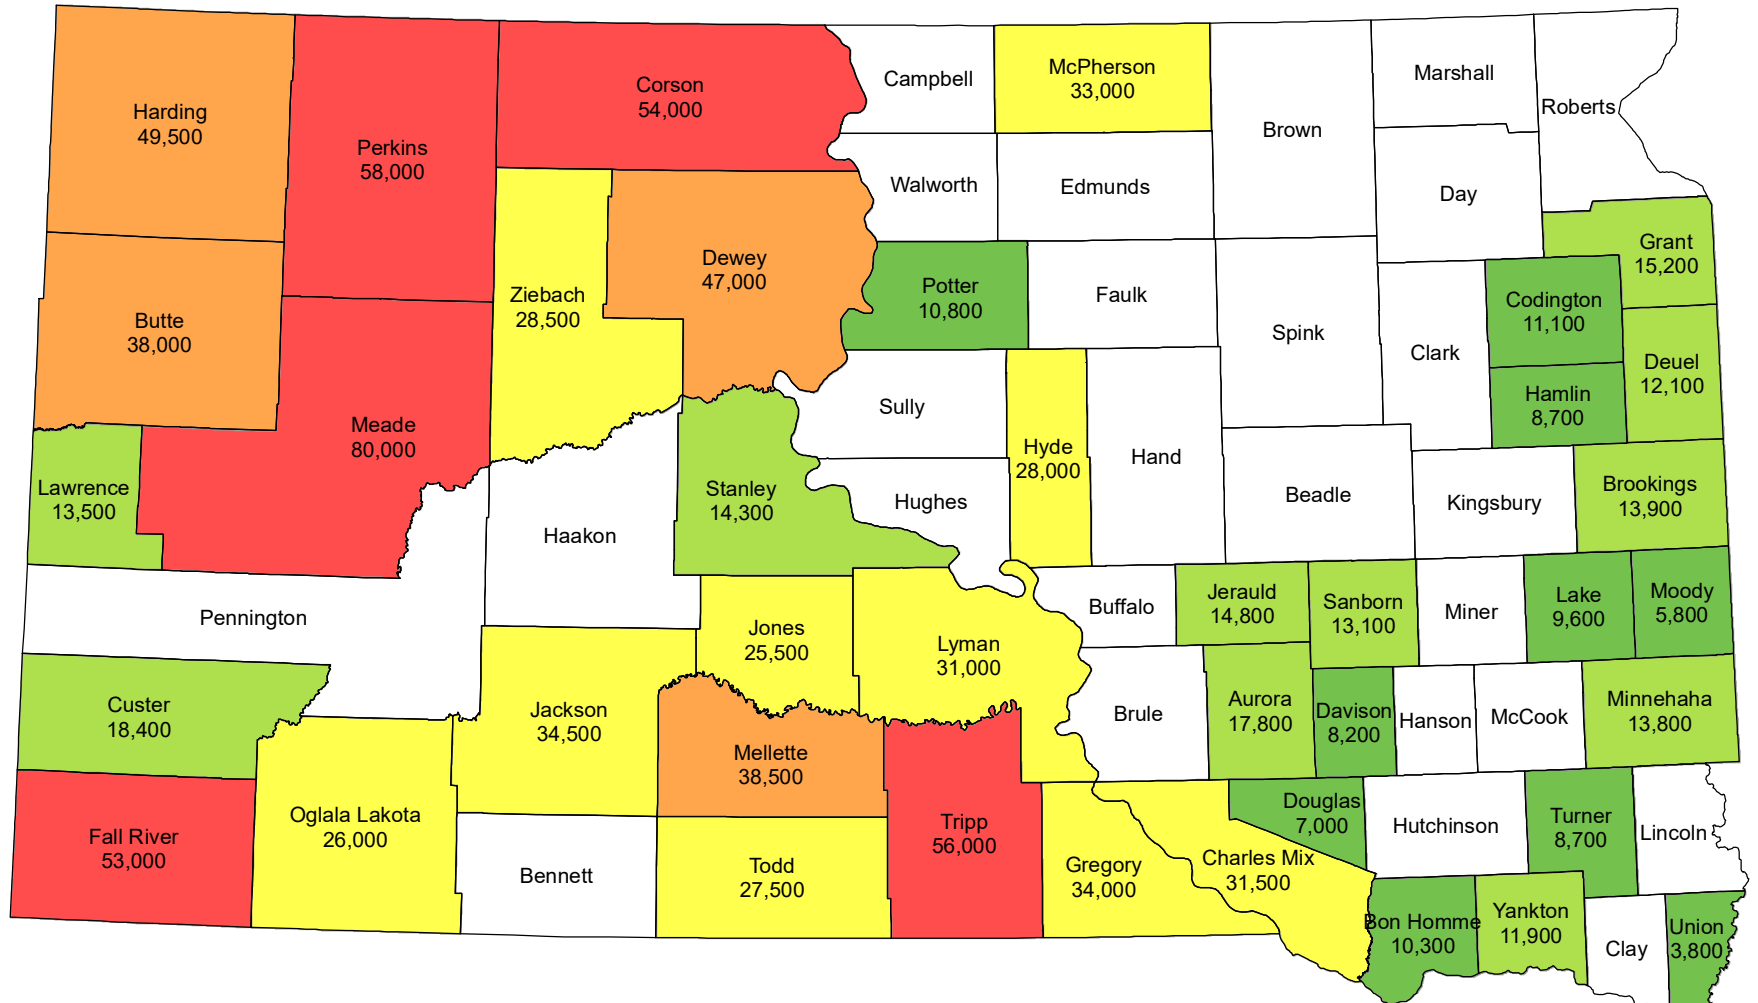

2024 Cattle and Calf Inventory South Dakota

Source: USDA National Agricultural Statistics Service
May 13, 2024

2024 Beef Cow Inventory South Dakota

Source: USDA National Agricultural Statistics Service
May 13, 2024

2024 Milk Cow Inventory South Dakota

Source: USDA National Agricultural Statistics Service
May 13, 2024