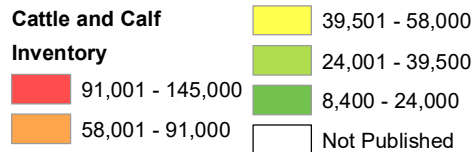

2024 Cattle and Calf Inventory South Dakota

Source: USDA National Agricultural Statistics Service
May 13, 2024

2024 Beef Cow Inventory South Dakota

Source: USDA National Agricultural Statistics Service
May 13, 2024