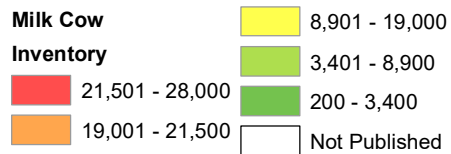

2024 Milk Cow Inventory South Dakota

Source: USDA National Agricultural Statistics Service
May 13, 2024