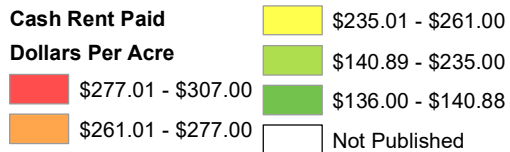

# 2024 Irrigated Cropland Cash Rent Paid Per Acre South Dakota

Source: USDA National Agricultural Statistics Service  
August 23, 2024