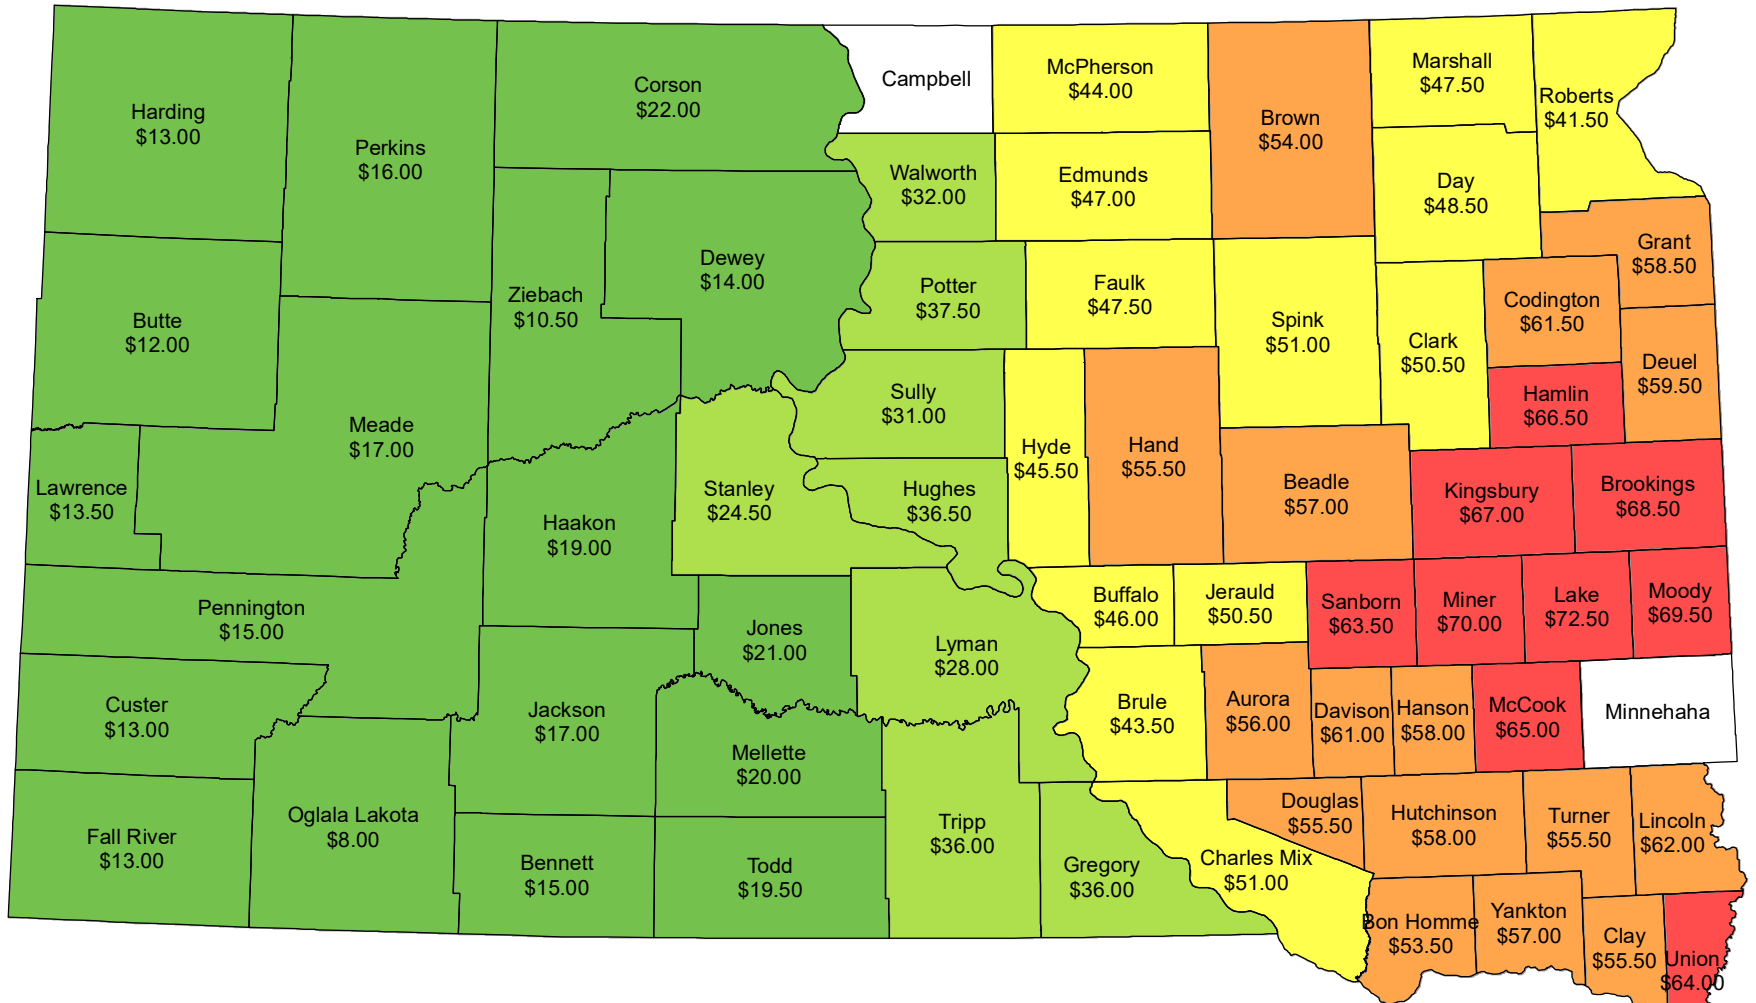

2024 Pasture Cash Rent Paid Per Acre South Dakota

Source: USDA National Agricultural Statistics Service
August 23, 2024