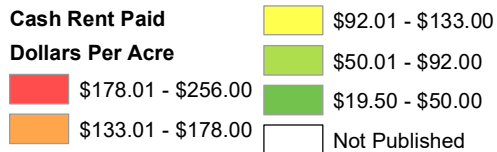

2024 Non-Irrigated Cropland Cash Rent Paid Per Acre South Dakota

Source: USDA National Agricultural Statistics Service
August 23, 2024