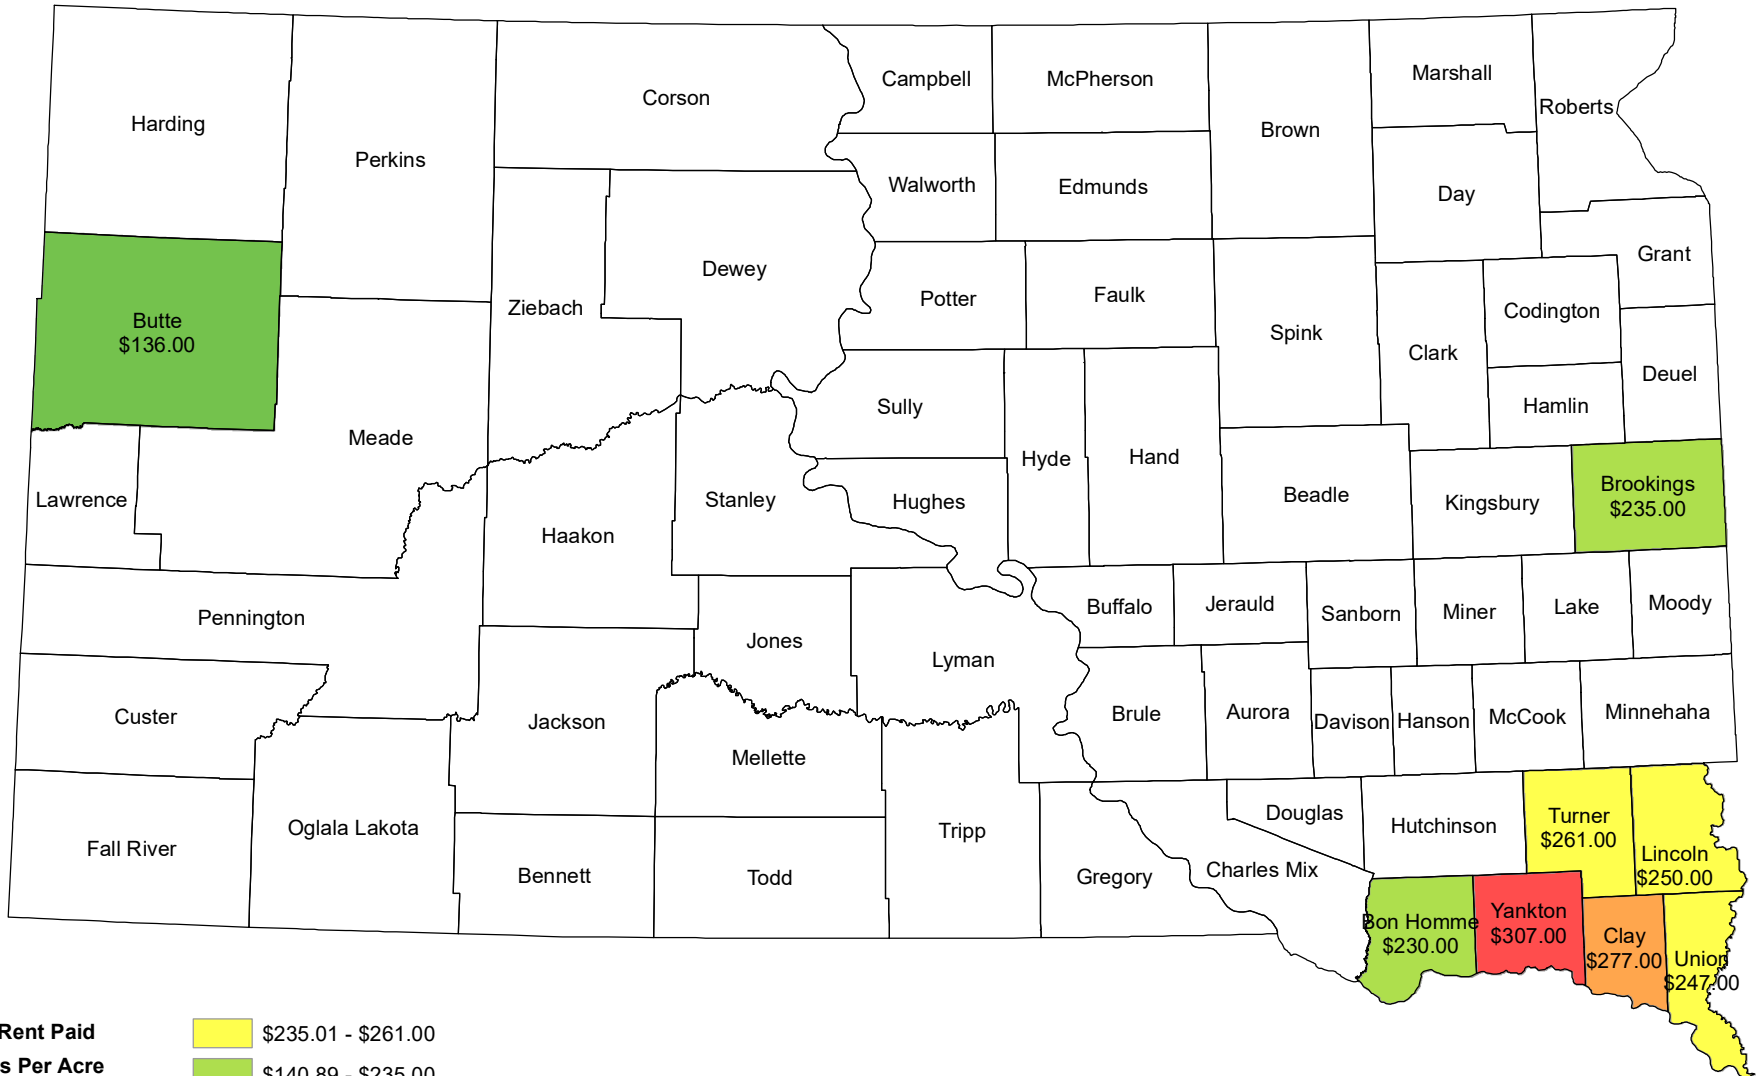

# 2024 Irrigated Cropland Cash Rent Paid Per Acre South Dakota

Source: USDA National Agricultural Statistics Service  
August 23, 2024

## 2024 Non-Irrigated Cropland Cash Rent Paid Per Acre South Dakota

Source: USDA National Agricultural Statistics Service  
August 23, 2024