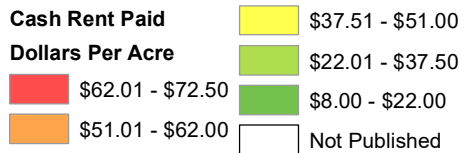

2024 Pasture Cash Rent Paid Per Acre South Dakota

Source: USDA National Agricultural Statistics Service
August 23, 2024