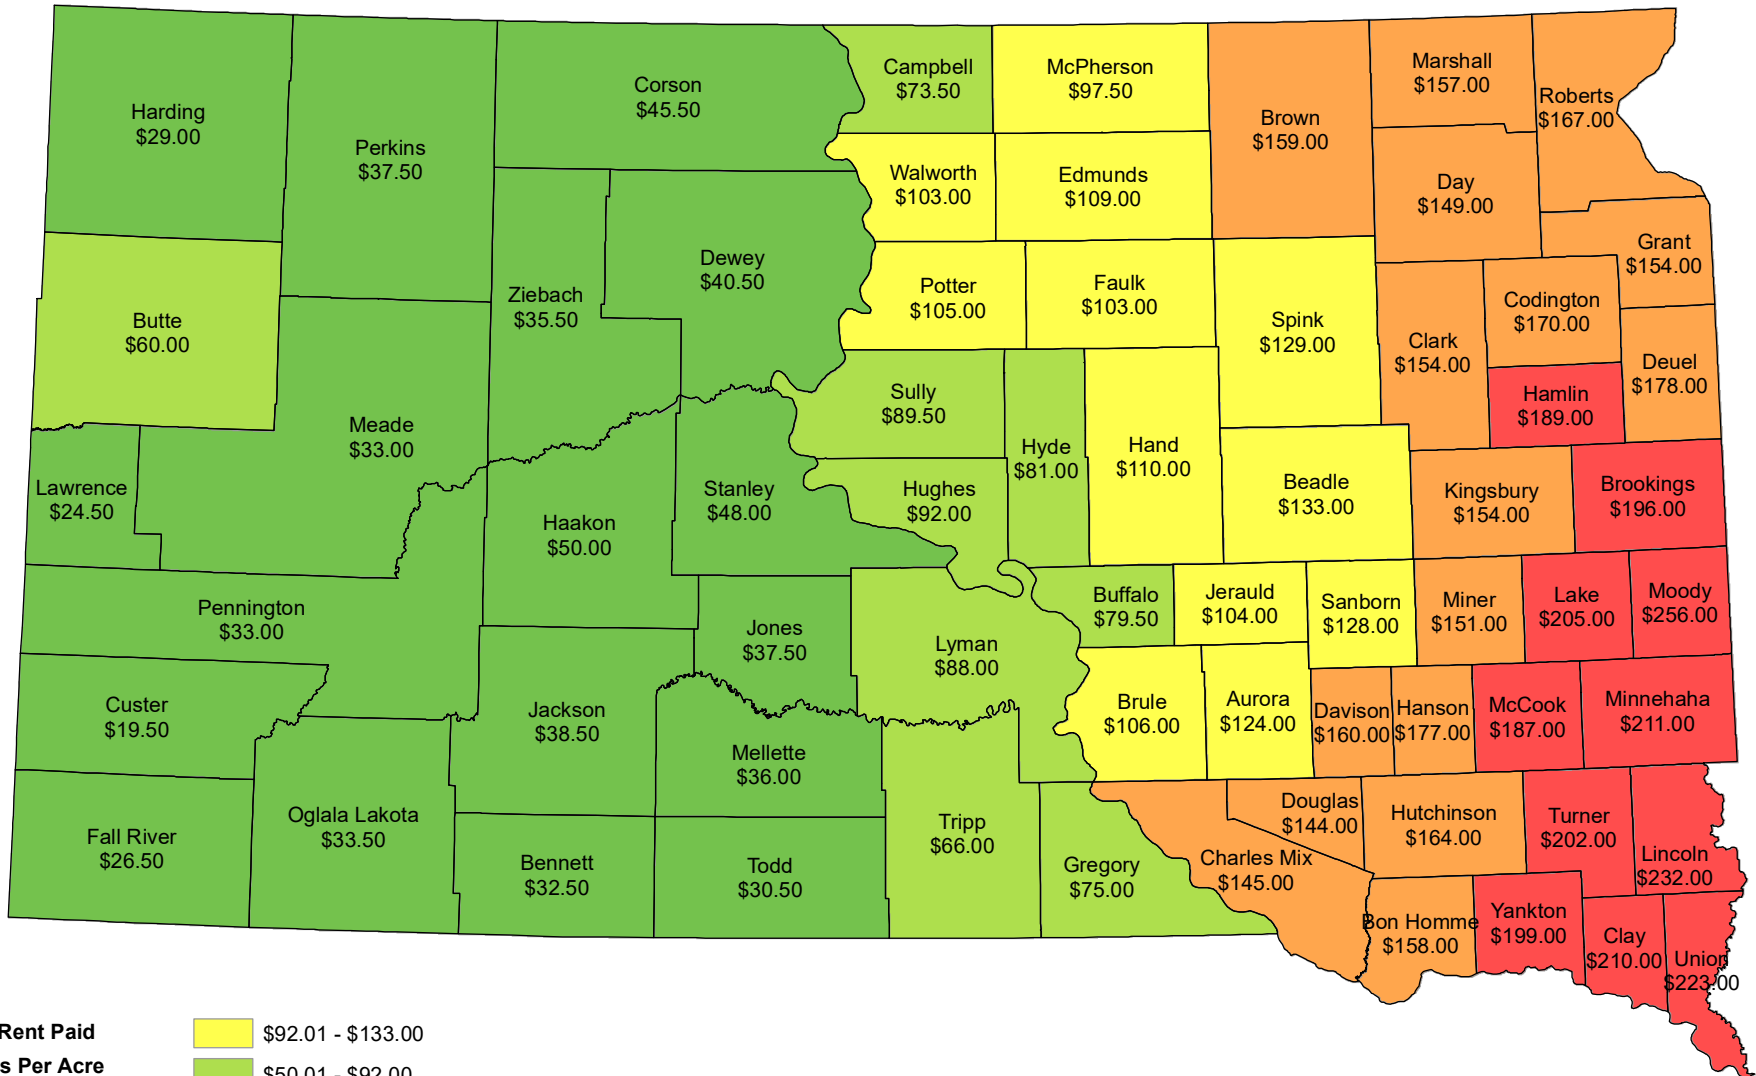

# 2024 Irrigated Cropland Cash Rent Paid Per Acre South Dakota

Source: USDA National Agricultural Statistics Service  
August 23, 2024

## 2024 Non-Irrigated Cropland Cash Rent Paid Per Acre South Dakota

Source: USDA National Agricultural Statistics Service  
August 23, 2024

# 2024 Pasture Cash Rent Paid Per Acre South Dakota

Source: USDA National Agricultural Statistics Service  
August 23, 2024