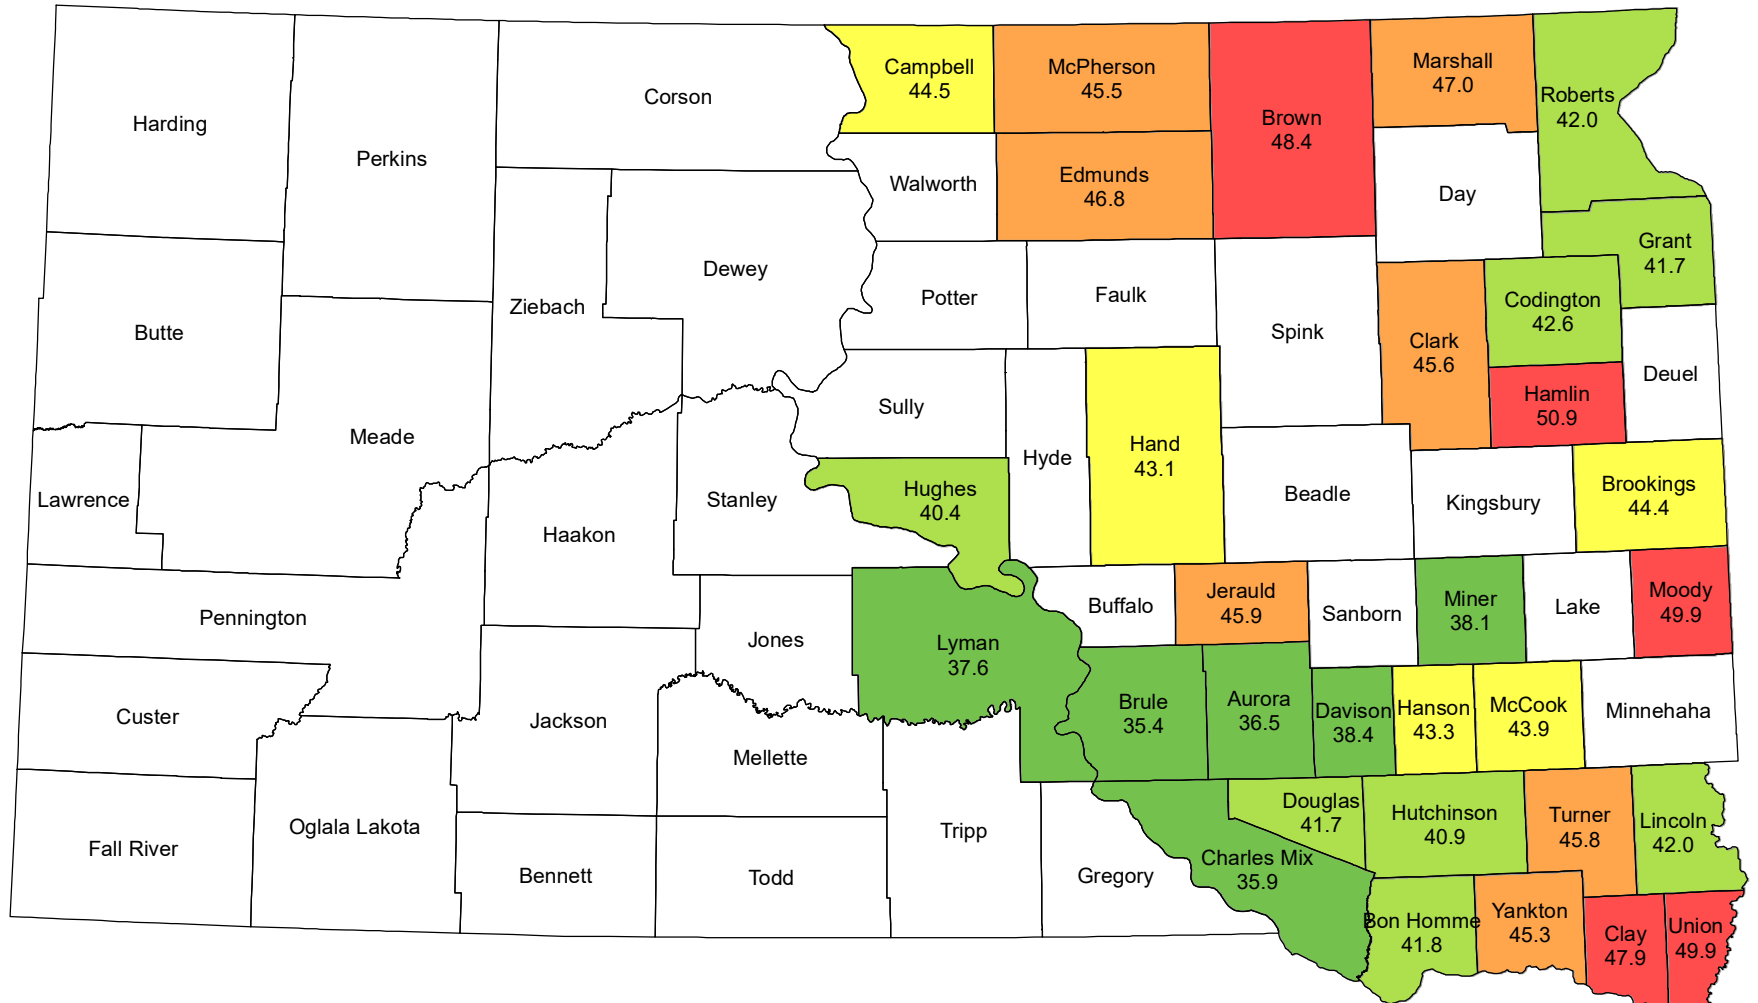

# 2023 Soybean Yield South Dakota

Source: USDA National Agricultural Statistics Service  
February 23, 2024