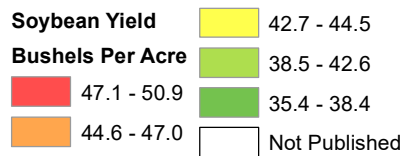

# 2023 Soybean Yield South Dakota

Source: USDA National Agricultural Statistics Service  
February 23, 2024