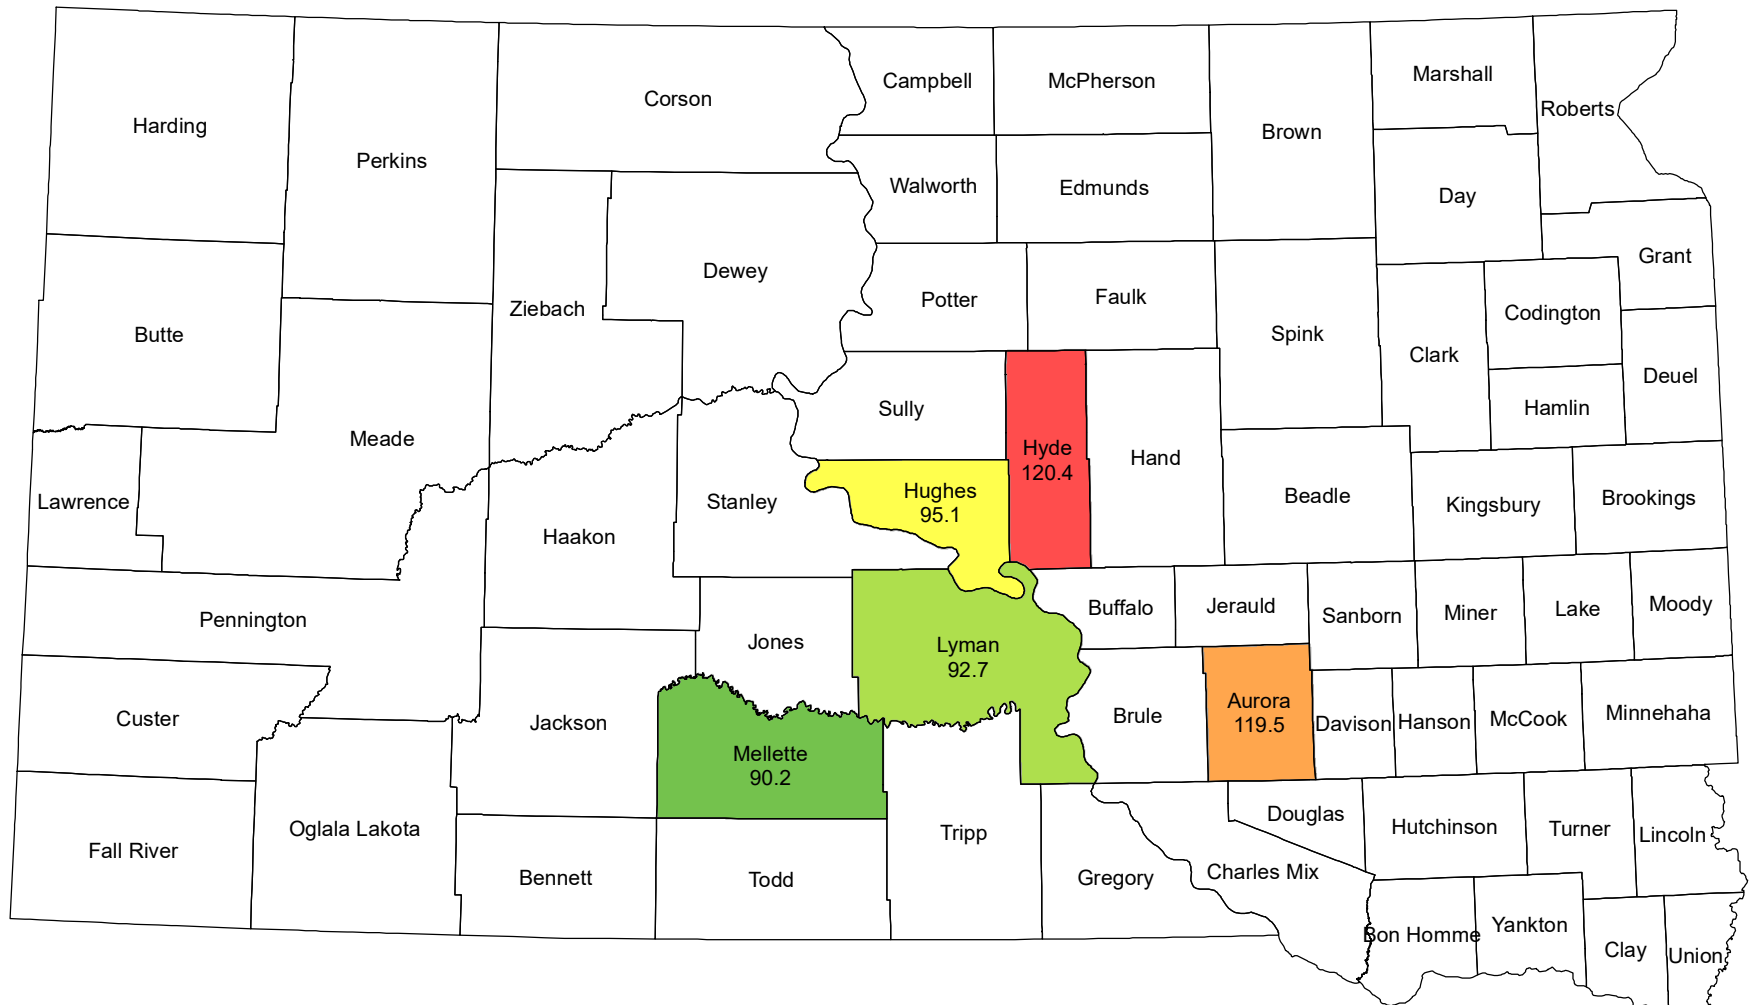

2023 Sorghum Yield South Dakota

Sorghum Yield	Bushels Per Acre
95.1	92.7
120.4	90.2
119.5	Not Published

Source: USDA National Agricultural Statistics Service
February 23, 2024