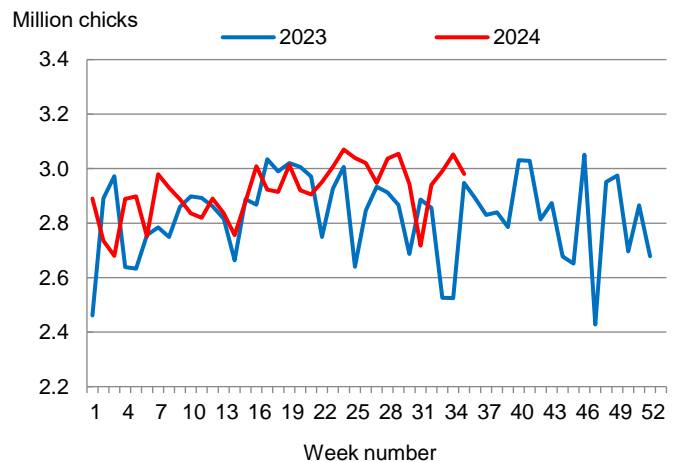

Hatcheries in the United States weekly program set 248 million eggs in incubators during the week ending August 31, 2024, up 5 percent from a year ago.

### Broiler-Type Chicks Placed Up 1 Percent

Louisiana broiler-type chicks placed for meat production were 2.98 million chicks during the week ending August 31, 2024, up 1 percent from the comparable week in 2023 but down 2 percent from the previous week.

Broiler growers in the United States weekly program placed 193 million chicks for meat production during the week ending August 31, 2024, up 3 percent from a year ago.

**Broiler-Type Eggs Set  
Louisiana: 2023 and 2024**

**Broiler-Type Chicks Placed  
Louisiana: 2023 and 2024**