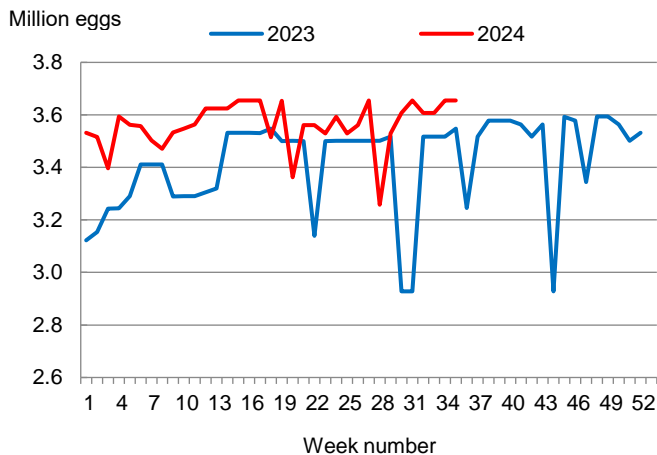

Louisiana Broiler Hatchery

Released: September 4, 2024

Delta Region – Louisiana Field Office

5825 Florida Blvd., Suite 1179, Baton Rouge, LA 70806
(225) 922-1362 · (855) 270-2705 FAX · www.nass.usda.gov

Cooperating with the Louisiana Department of Agriculture and Forestry

This report contains the results from the **Weekly Broiler Hatchery Report**. These data are also posted on our web site at <https://www.nass.usda.gov/la> and in a more detailed report at <https://www.nass.usda.gov>. Thanks to all who responded to this survey.

Broiler-Type Eggs Set Up 3 Percent from Last Year

Louisiana hatcheries set 3.66 million broiler-type eggs during the week ending August 31, 2024, up 3 percent from the comparable week in 2023 but unchanged from the previous week.

Hatcheries in the United States weekly program set 248 million eggs in incubators during the week ending August 31, 2024, up 5 percent from a year ago.

Broiler-Type Chicks Placed Up 1 Percent

Louisiana broiler-type chicks placed for meat production were 2.98 million chicks during the week ending August 31, 2024, up 1 percent from the comparable week in 2023 but down 2 percent from the previous week.

Broiler growers in the United States weekly program placed 193 million chicks for meat production during the week ending August 31, 2024, up 3 percent from a year ago.

**Broiler-Type Eggs Set
Louisiana: 2023 and 2024**