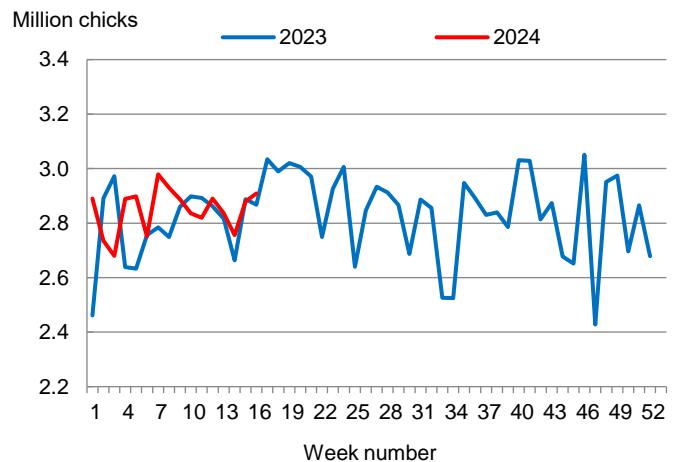

Hatcheries in the United States weekly program set 245 million eggs in incubators during the week ending April 20, 2024, up 2 percent from a year ago.

## Broiler-Type Chicks Placed Up 1 Percent

Louisiana broiler-type chicks placed for meat production were 2.91 million chicks during the week ending April 20, 2024, up 1 percent from the comparable week in 2023 and up 1 percent from the previous week.

Broiler growers in the United States weekly program placed 189 million chicks for meat production during the week ending April 20, 2024, up 1 percent from a year ago.

**Broiler-Type Eggs Set  
Louisiana: 2023 and 2024**

**Broiler-Type Chicks Placed  
Louisiana: 2023 and 2024**