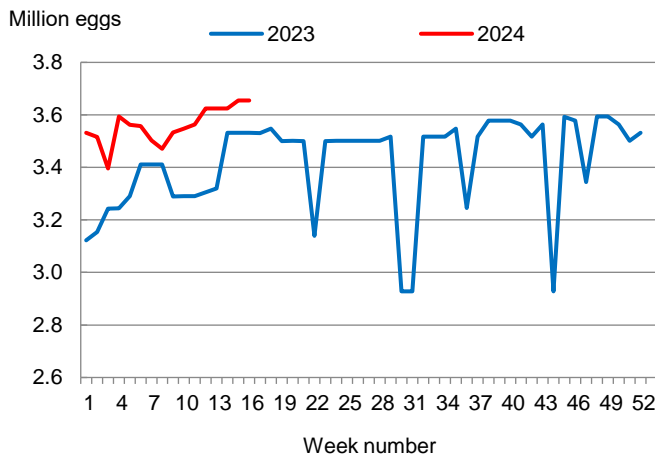

Louisiana Broiler Hatchery

Released: April 24, 2024

Delta Region – Louisiana Field Office

5825 Florida Blvd., Suite 1179, Baton Rouge, LA 70806
(225) 922-1362 · (855) 270-2705 FAX · www.nass.usda.gov

Cooperating with the Louisiana Department of Agriculture and Forestry

This report contains the results from the **Weekly Broiler Hatchery Report**. These data are also posted on our web site at <https://www.nass.usda.gov/la> and in a more detailed report at <https://www.nass.usda.gov>. Thanks to all who responded to this survey.

Broiler-Type Eggs Set Up 3 Percent from Last Year

Louisiana hatcheries set 3.66 million broiler-type eggs during the week ending April 20, 2024, up 3 percent from the comparable week in 2023 but unchanged from the previous week.

Hatcheries in the United States weekly program set 245 million eggs in incubators during the week ending April 20, 2024, up 2 percent from a year ago.

Broiler-Type Chicks Placed Up 1 Percent

Louisiana broiler-type chicks placed for meat production were 2.91 million chicks during the week ending April 20, 2024, up 1 percent from the comparable week in 2023 and up 1 percent from the previous week.

Broiler growers in the United States weekly program placed 189 million chicks for meat production during the week ending April 20, 2024, up 1 percent from a year ago.

**Broiler-Type Eggs Set
Louisiana: 2023 and 2024**