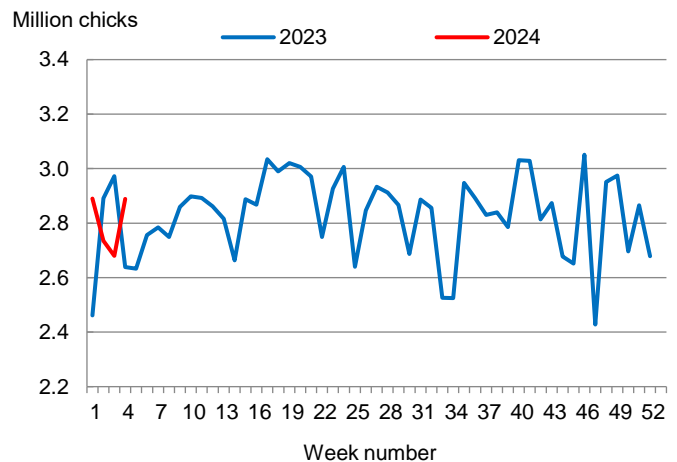

Hatcheries in the United States weekly program set 241 million eggs in incubators during the week ending January 27, 2024, up slightly from a year ago.

### Broiler-Type Chicks Placed Up 9 Percent

Louisiana broiler-type chicks placed for meat production were 2.89 million chicks during the week ending January 27, 2024, up 9 percent from the comparable week in 2023 and up 8 percent from the previous week.

Broiler growers in the United States weekly program placed 186 million chicks for meat production during the week ending January 27, 2024, down slightly from a year ago.

**Broiler-Type Eggs Set  
Louisiana: 2023 and 2024**

**Broiler-Type Chicks Placed  
Louisiana: 2023 and 2024**