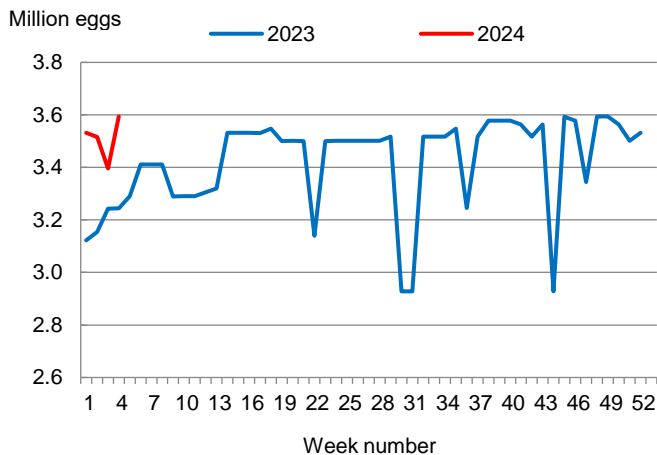

Louisiana Broiler Hatchery

Released: January 31, 2024

Delta Region – Louisiana Field Office

5825 Florida Blvd., Suite 1179, Baton Rouge, LA 70806
(225) 922-1362 · (855) 270-2705 FAX · www.nass.usda.gov

Cooperating with the Louisiana Department of Agriculture and Forestry

This report contains the results from the **Weekly Broiler Hatchery Report**. These data are also posted on our web site at <https://www.nass.usda.gov/la> and in a more detailed report at <https://www.nass.usda.gov>. Thanks to all who responded to this survey.

Broiler-Type Eggs Set Up 11 Percent from Last Year

Louisiana hatcheries set 3.59 million broiler-type eggs during the week ending January 27, 2024, up 11 percent from the comparable week in 2023 and up 6 percent from the previous week.

Hatcheries in the United States weekly program set 241 million eggs in incubators during the week ending January 27, 2024, up slightly from a year ago.

Broiler-Type Chicks Placed Up 9 Percent

Louisiana broiler-type chicks placed for meat production were 2.89 million chicks during the week ending January 27, 2024, up 9 percent from the comparable week in 2023 and up 8 percent from the previous week.

Broiler growers in the United States weekly program placed 186 million chicks for meat production during the week ending January 27, 2024, down slightly from a year ago.

**Broiler-Type Eggs Set
Louisiana: 2023 and 2024**