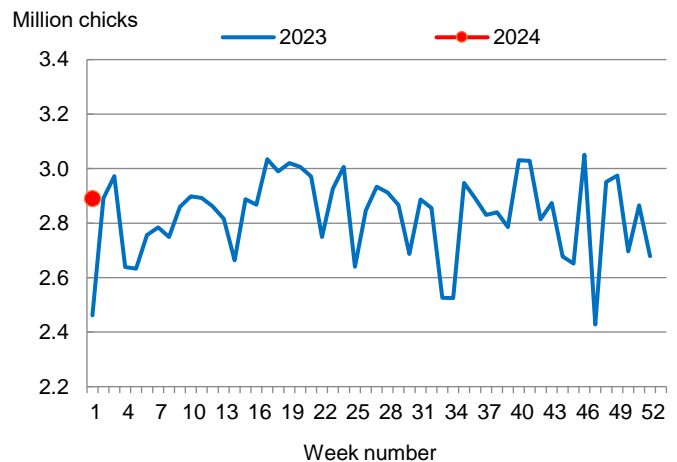

Hatcheries in the United States weekly program set 237 million eggs in incubators during the week ending January 6, 2024, down 1 percent from a year ago.

### Broiler-Type Chicks Placed Up 17 Percent

Louisiana broiler-type chicks placed for meat production were 2.89 million chicks during the week ending January 6, 2024, up 17 percent from the comparable week in 2023 and up 8 percent from the previous week.

Broiler growers in the United States weekly program placed 187 million chicks for meat production during the week ending January 6, 2024, down slightly from a year ago.

**Broiler-Type Eggs Set  
Louisiana: 2023 and 2024**

**Broiler-Type Chicks Placed  
Louisiana: 2023 and 2024**