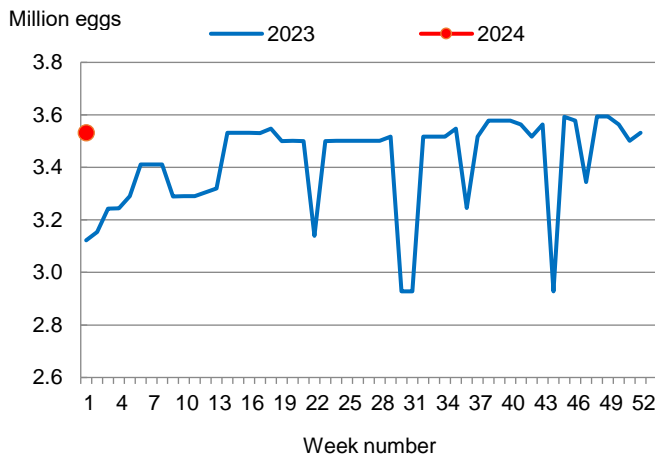

Louisiana Broiler Hatchery

Released: January 10, 2024

Delta Region – Louisiana Field Office

5825 Florida Blvd., Suite 1179, Baton Rouge, LA 70806
(225) 922-1362 · (855) 270-2705 FAX · www.nass.usda.gov

Cooperating with the Louisiana Department of Agriculture and Forestry

This report contains the results from the **Weekly Broiler Hatchery Report**. These data are also posted on our web site at <https://www.nass.usda.gov/la> and in a more detailed report at <https://www.nass.usda.gov>. Thanks to all who responded to this survey.

Broiler-Type Eggs Set Up 13 Percent from Last Year

Louisiana hatcheries set 3.53 million broiler-type eggs during the week ending January 6, 2024, up 13 percent from the comparable week in 2023 but unchanged from the previous week.

Hatcheries in the United States weekly program set 237 million eggs in incubators during the week ending January 6, 2024, down 1 percent from a year ago.

Broiler-Type Chicks Placed Up 17 Percent

Louisiana broiler-type chicks placed for meat production were 2.89 million chicks during the week ending January 6, 2024, up 17 percent from the comparable week in 2023 and up 8 percent from the previous week.

Broiler growers in the United States weekly program placed 187 million chicks for meat production during the week ending January 6, 2024, down slightly from a year ago.

**Broiler-Type Eggs Set
Louisiana: 2023 and 2024**