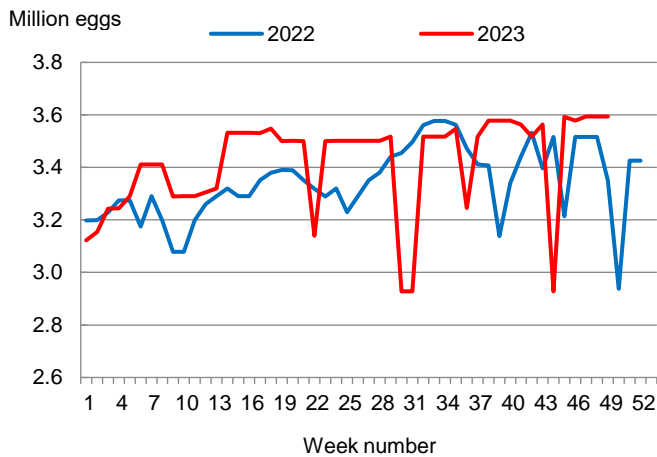

**Broiler-Type Eggs Set Up 7 Percent from Last Year**

Louisiana hatcheries set 3.59 million broiler-type eggs during the week ending December 9, 2023, up 7 percent from the comparable week in 2022 but unchanged from the previous week.

Hatcheries in the United States weekly program set 231 million eggs in incubators during the week ending December 9, 2023, down 4 percent from a year ago.

**Broiler-Type Chicks Placed Up Slightly**

Louisiana broiler-type chicks placed for meat production were 2.97 million chicks during the week ending December 9, 2023, up slightly from the comparable week in 2022 and up 1 percent from the previous week.

Broiler growers in the United States weekly program placed 185 million chicks for meat production during the week ending December 9, 2023, down 3 percent from a year ago.

**Broiler-Type Eggs Set  
Louisiana: 2022 and 2023**