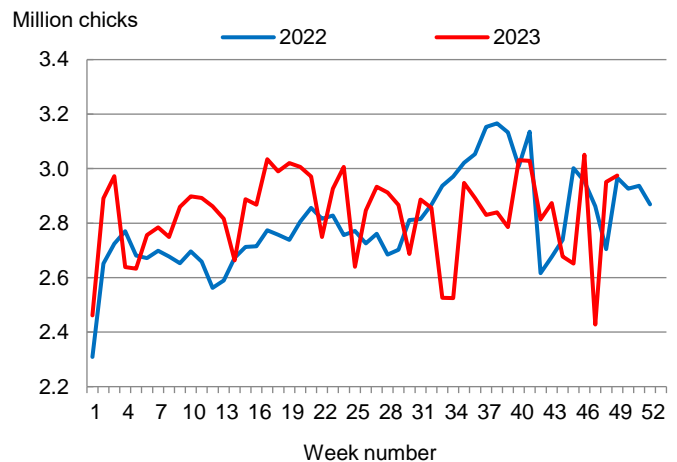

**Broiler-Type Eggs Set Up 7 Percent from Last Year**

Louisiana hatcheries set 3.59 million broiler-type eggs during the week ending December 9, 2023, up 7 percent from the comparable week in 2022 but unchanged from the previous week.

Hatcheries in the United States weekly program set 231 million eggs in incubators during the week ending December 9, 2023, down 4 percent from a year ago.

**Broiler-Type Chicks Placed Up Slightly**

Louisiana broiler-type chicks placed for meat production were 2.97 million chicks during the week ending December 9, 2023, up slightly from the comparable week in 2022 and up 1 percent from the previous week.

Broiler growers in the United States weekly program placed 185 million chicks for meat production during the week ending December 9, 2023, down 3 percent from a year ago.

**Broiler-Type Eggs Set  
Louisiana: 2022 and 2023**

**Broiler-Type Chicks Placed  
Louisiana: 2022 and 2023**