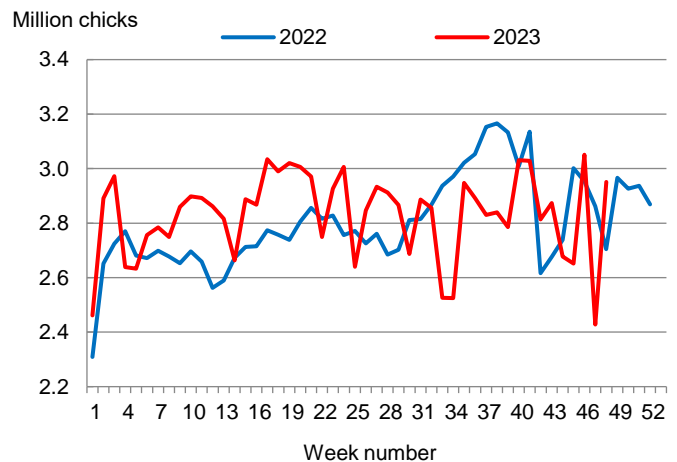

**Broiler-Type Eggs Set Up 2 Percent from Last Year**

Louisiana hatcheries set 3.59 million broiler-type eggs during the week ending December 2, 2023, up 2 percent from the comparable week in 2022 but unchanged from the previous week.

Hatcheries in the United States weekly program set 239 million eggs in incubators during the week ending December 2, 2023, down 1 percent from a year ago.

**Broiler-Type Chicks Placed Up 9 Percent**

Louisiana broiler-type chicks placed for meat production were 2.95 million chicks during the week ending December 2, 2023, up 9 percent from the comparable week in 2022 and up 22 percent from the previous week.

Broiler growers in the United States weekly program placed 184 million chicks for meat production during the week ending December 2, 2023, down 2 percent from a year ago.

**Broiler-Type Eggs Set  
Louisiana: 2022 and 2023**

**Broiler-Type Chicks Placed  
Louisiana: 2022 and 2023**