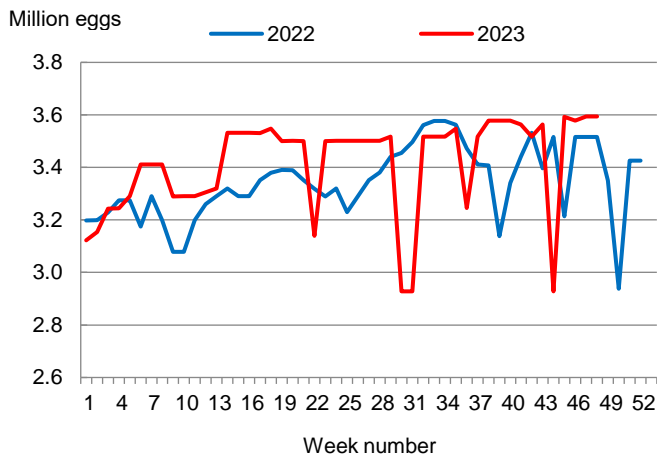

**Broiler-Type Eggs Set Up 2 Percent from Last Year**

Louisiana hatcheries set 3.59 million broiler-type eggs during the week ending December 2, 2023, up 2 percent from the comparable week in 2022 but unchanged from the previous week.

Hatcheries in the United States weekly program set 239 million eggs in incubators during the week ending December 2, 2023, down 1 percent from a year ago.

**Broiler-Type Chicks Placed Up 9 Percent**

Louisiana broiler-type chicks placed for meat production were 2.95 million chicks during the week ending December 2, 2023, up 9 percent from the comparable week in 2022 and up 22 percent from the previous week.

Broiler growers in the United States weekly program placed 184 million chicks for meat production during the week ending December 2, 2023, down 2 percent from a year ago.

**Broiler-Type Eggs Set  
Louisiana: 2022 and 2023**