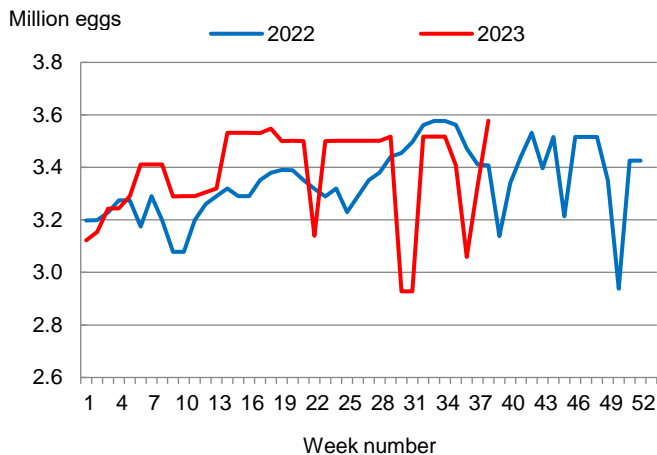

Louisiana Broiler Hatchery

Released: September 27, 2023

Delta Region – Louisiana Field Office

5825 Florida Blvd., Suite 1179, Baton Rouge, LA 70806
(225) 922-1362 · (855) 270-2705 FAX · www.nass.usda.gov

Cooperating with the Louisiana Department of Agriculture and Forestry

This report contains the results from the **Weekly Broiler Hatchery Report**. These data are also posted on our web site at <https://www.nass.usda.gov/la> and in a more detailed report at <https://www.nass.usda.gov>. Thanks to all who responded to this survey.

Broiler-Type Eggs Set Up 5 Percent from Last Year

Louisiana hatcheries set 3.58 million broiler-type eggs during the week ending September 23, 2023, up 5 percent from the comparable week in 2022 and up 7 percent from the previous week.

Hatcheries in the United States weekly program set 233 million eggs in incubators during the week ending September 23, 2023, down 4 percent from a year ago.

Broiler-Type Chicks Placed Down 10 Percent

Louisiana broiler-type chicks placed for meat production were 2.84 million chicks during the week ending September 23, 2023, down 10 percent from the comparable week in 2022 but up slightly from the previous week.

Broiler growers in the United States weekly program placed 184 million chicks for meat production during the week ending September 23, 2023, down 2 percent from a year ago.

**Broiler-Type Eggs Set
Louisiana: 2022 and 2023**