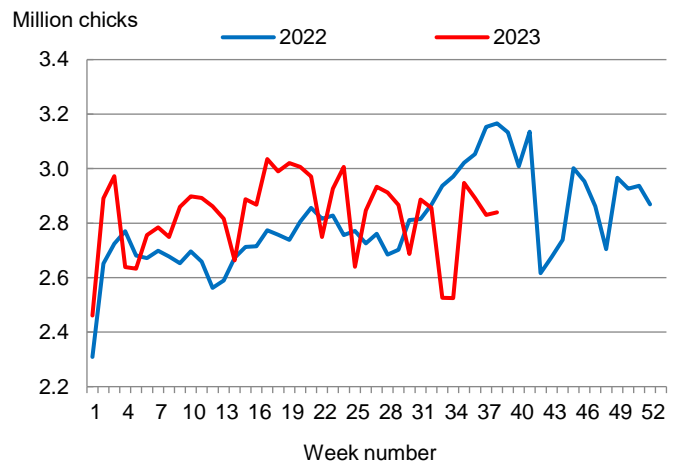

Hatcheries in the United States weekly program set 233 million eggs in incubators during the week ending September 23, 2023, down 4 percent from a year ago.

### Broiler-Type Chicks Placed Down 10 Percent

Louisiana broiler-type chicks placed for meat production were 2.84 million chicks during the week ending September 23, 2023, down 10 percent from the comparable week in 2022 but up slightly from the previous week.

Broiler growers in the United States weekly program placed 184 million chicks for meat production during the week ending September 23, 2023, down 2 percent from a year ago.

**Broiler-Type Eggs Set  
Louisiana: 2022 and 2023**

**Broiler-Type Chicks Placed  
Louisiana: 2022 and 2023**