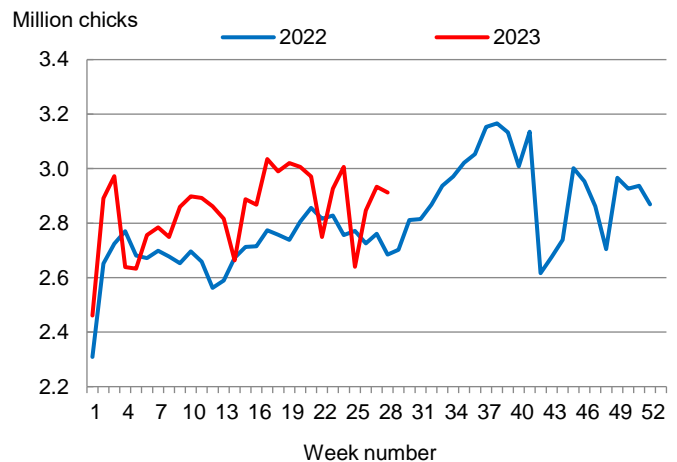

Hatcheries in the United States weekly program set 241 million eggs in incubators during the week ending July 15, 2023, up slightly from a year ago.

## Broiler-Type Chicks Placed Up 8 Percent

Louisiana broiler-type chicks placed for meat production were 2.91 million chicks during the week ending July 15, 2023, up 8 percent from the comparable week in 2022 but down 1 percent from the previous week.

Broiler growers in the United States weekly program placed 186 million chicks for meat production during the week ending July 15, 2023, down 2 percent from a year ago.

**Broiler-Type Eggs Set  
Louisiana: 2022 and 2023**

**Broiler-Type Chicks Placed  
Louisiana: 2022 and 2023**