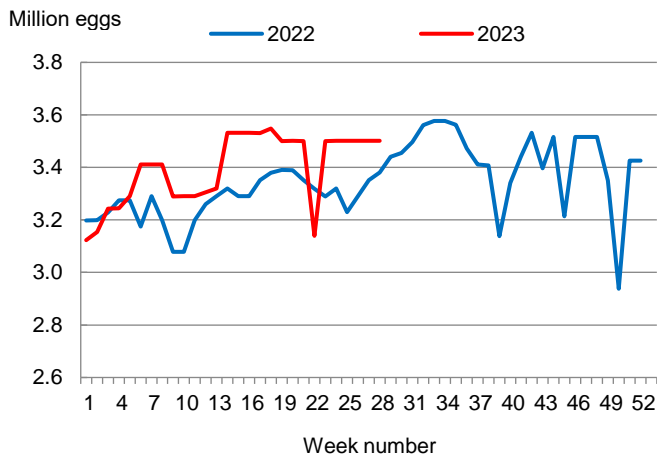

Louisiana Broiler Hatchery

Released: July 19, 2023

Delta Region – Louisiana Field Office

5825 Florida Blvd., Suite 1179, Baton Rouge, LA 70806
(225) 922-1362 · (855) 270-2705 FAX · www.nass.usda.gov

Cooperating with the Louisiana Department of Agriculture and Forestry

This report contains the results from the **Weekly Broiler Hatchery Report**. These data are also posted on our web site at <https://www.nass.usda.gov/la> and in a more detailed report at <https://www.nass.usda.gov>. Thanks to all who responded to this survey.

Broiler-Type Eggs Set Up 4 Percent from Last Year

Louisiana hatcheries set 3.50 million broiler-type eggs during the week ending July 15, 2023, up 4 percent from the comparable week in 2022 but unchanged from the previous week.

Hatcheries in the United States weekly program set 241 million eggs in incubators during the week ending July 15, 2023, up slightly from a year ago.

Broiler-Type Chicks Placed Up 8 Percent

Louisiana broiler-type chicks placed for meat production were 2.91 million chicks during the week ending July 15, 2023, up 8 percent from the comparable week in 2022 but down 1 percent from the previous week.

Broiler growers in the United States weekly program placed 186 million chicks for meat production during the week ending July 15, 2023, down 2 percent from a year ago.

**Broiler-Type Eggs Set
Louisiana: 2022 and 2023**