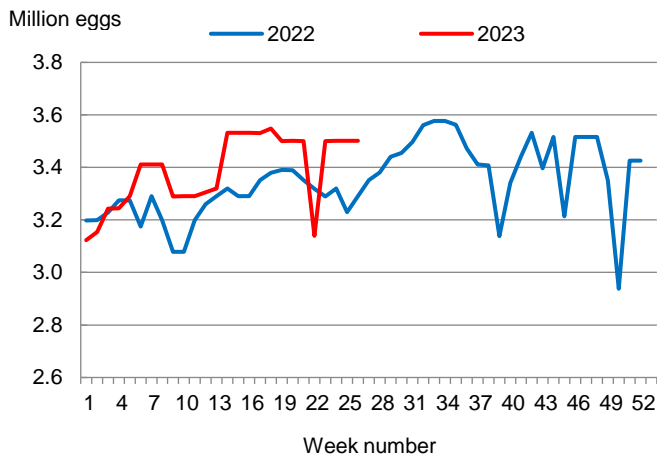

Louisiana Broiler Hatchery

Released: July 6, 2023

Delta Region – Louisiana Field Office

5825 Florida Blvd., Suite 1179, Baton Rouge, LA 70806
(225) 922-1362 · (855) 270-2705 FAX · www.nass.usda.gov

Cooperating with the Louisiana Department of Agriculture and Forestry

This report contains the results from the **Weekly Broiler Hatchery Report**. These data are also posted on our web site at <https://www.nass.usda.gov/la> and in a more detailed report at <https://www.nass.usda.gov>. Thanks to all who responded to this survey.

Broiler-Type Eggs Set Up 6 Percent from Last Year

Louisiana hatcheries set 3.50 million broiler-type eggs during the week ending July 1, 2023, up 6 percent from the comparable week in 2022 and up slightly from the previous week.

Hatcheries in the United States weekly program set 244 million eggs in incubators during the week ending July 1, 2023, up 1 percent from a year ago.

Broiler-Type Chicks Placed Up 4 Percent

Louisiana broiler-type chicks placed for meat production were 2.85 million chicks during the week ending July 1, 2023, up 4 percent from the comparable week in 2022 and up 8 percent from the previous week.

Broiler growers in the United States weekly program placed 191 million chicks for meat production during the week ending July 1, 2023, down slightly from a year ago.

**Broiler-Type Eggs Set
Louisiana: 2022 and 2023**