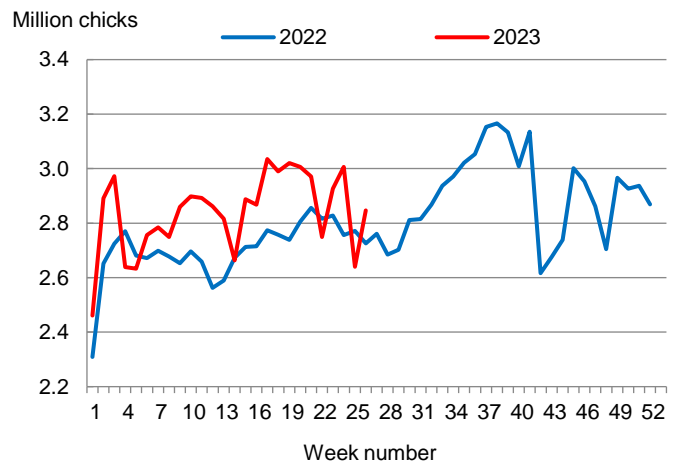

Hatcheries in the United States weekly program set 244 million eggs in incubators during the week ending July 1, 2023, up 1 percent from a year ago.

### Broiler-Type Chicks Placed Up 4 Percent

Louisiana broiler-type chicks placed for meat production were 2.85 million chicks during the week ending July 1, 2023, up 4 percent from the comparable week in 2022 and up 8 percent from the previous week.

Broiler growers in the United States weekly program placed 191 million chicks for meat production during the week ending July 1, 2023, down slightly from a year ago.

**Broiler-Type Eggs Set  
Louisiana: 2022 and 2023**

**Broiler-Type Chicks Placed  
Louisiana: 2022 and 2023**