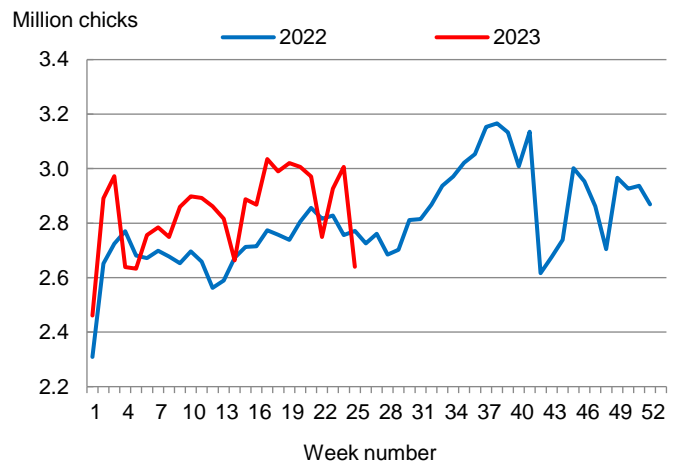

Hatcheries in the United States weekly program set 244 million eggs in incubators during the week ending June 24, 2023, up 1 percent from a year ago.

### Broiler-Type Chicks Placed Down 5 Percent

Louisiana broiler-type chicks placed for meat production were 2.64 million chicks during the week ending June 24, 2023, down 5 percent from the comparable week in 2022 and down 12 percent from the previous week.

Broiler growers in the United States weekly program placed 189 million chicks for meat production during the week ending June 24, 2023, down 1 percent from a year ago.

**Broiler-Type Eggs Set  
Louisiana: 2022 and 2023**

**Broiler-Type Chicks Placed  
Louisiana: 2022 and 2023**