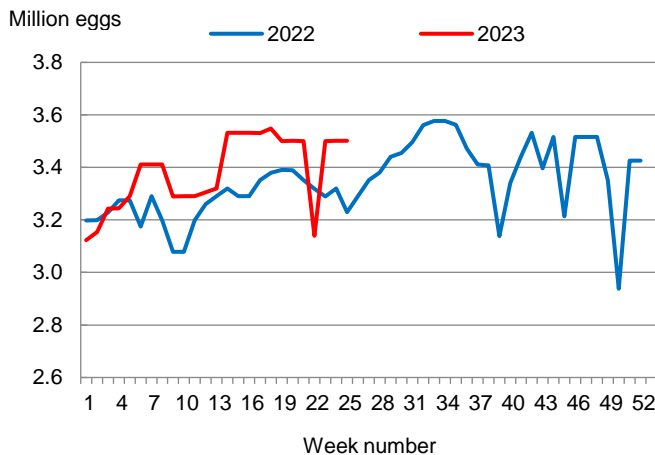

Louisiana Broiler Hatchery

Released: June 28, 2023

Delta Region – Louisiana Field Office

5825 Florida Blvd., Suite 1179, Baton Rouge, LA 70806
(225) 922-1362 · (855) 270-2705 FAX · www.nass.usda.gov

Cooperating with the Louisiana Department of Agriculture and Forestry

This report contains the results from the **Weekly Broiler Hatchery Report**. These data are also posted on our web site at <https://www.nass.usda.gov/la> and in a more detailed report at <https://www.nass.usda.gov>. Thanks to all who responded to this survey.

Broiler-Type Eggs Set Up 8 Percent from Last Year

Louisiana hatcheries set 3.50 million broiler-type eggs during the week ending June 24, 2023, up 8 percent from the comparable week in 2022 but down slightly from the previous week.

Hatcheries in the United States weekly program set 244 million eggs in incubators during the week ending June 24, 2023, up 1 percent from a year ago.

Broiler-Type Chicks Placed Down 5 Percent

Louisiana broiler-type chicks placed for meat production were 2.64 million chicks during the week ending June 24, 2023, down 5 percent from the comparable week in 2022 and down 12 percent from the previous week.

Broiler growers in the United States weekly program placed 189 million chicks for meat production during the week ending June 24, 2023, down 1 percent from a year ago.

**Broiler-Type Eggs Set
Louisiana: 2022 and 2023**