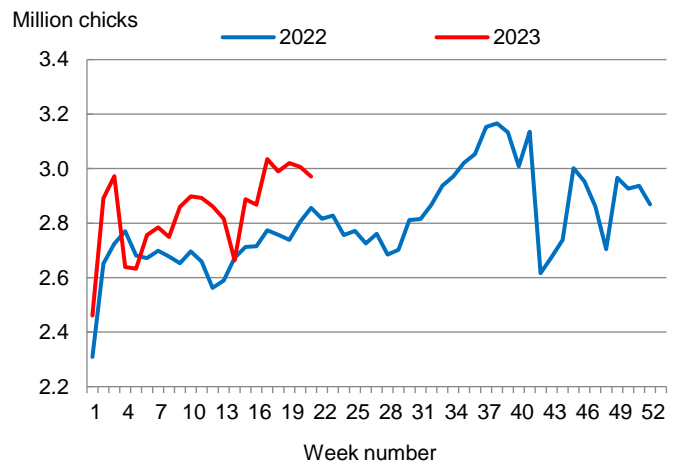

Hatcheries in the United States weekly program set 241 million eggs in incubators during the week ending May 27, 2023, down 1 percent from a year ago.

### Broiler-Type Chicks Placed Up 4 Percent

Louisiana broiler-type chicks placed for meat production were 2.97 million chicks during the week ending May 27, 2023, up 4 percent from the comparable week in 2022 but down 1 percent from the previous week.

Broiler growers in the United States weekly program placed 188 million chicks for meat production during the week ending May 27, 2023, down 1 percent from a year ago.

**Broiler-Type Eggs Set  
Louisiana: 2022 and 2023**

**Broiler-Type Chicks Placed  
Louisiana: 2022 and 2023**