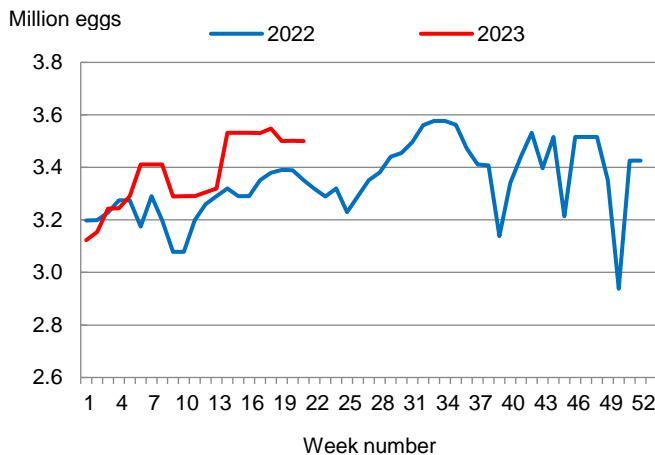

Louisiana Broiler Hatchery

Released: May 31, 2023

Delta Region – Louisiana Field Office

5825 Florida Blvd., Suite 1179, Baton Rouge, LA 70806
(225) 922-1362 · (855) 270-2705 FAX · www.nass.usda.gov

Cooperating with the Louisiana Department of Agriculture and Forestry

This report contains the results from the **Weekly Broiler Hatchery Report**. These data are also posted on our web site at <https://www.nass.usda.gov/la> and in a more detailed report at <https://www.nass.usda.gov>. Thanks to all who responded to this survey.

Broiler-Type Eggs Set Up 4 Percent from Last Year

Louisiana hatcheries set 3.50 million broiler-type eggs during the week ending May 27, 2023, up 4 percent from the comparable week in 2022 but down slightly from the previous week.

Hatcheries in the United States weekly program set 241 million eggs in incubators during the week ending May 27, 2023, down 1 percent from a year ago.

Broiler-Type Chicks Placed Up 4 Percent

Louisiana broiler-type chicks placed for meat production were 2.97 million chicks during the week ending May 27, 2023, up 4 percent from the comparable week in 2022 but down 1 percent from the previous week.

Broiler growers in the United States weekly program placed 188 million chicks for meat production during the week ending May 27, 2023, down 1 percent from a year ago.

**Broiler-Type Eggs Set
Louisiana: 2022 and 2023**