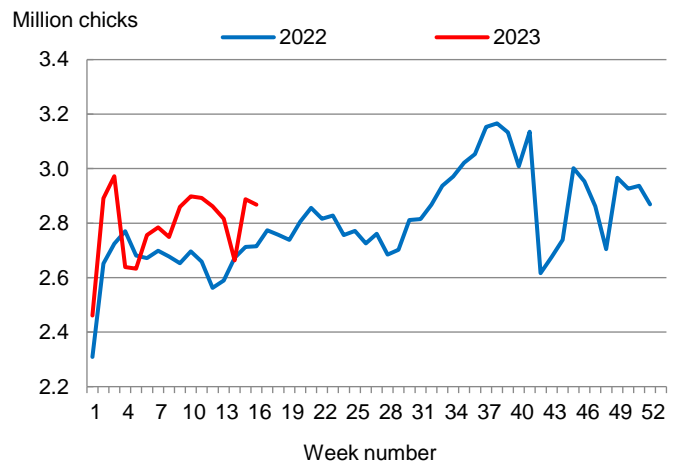

Hatcheries in the United States weekly program set 240 million eggs in incubators during the week ending April 22, 2023, down slightly from a year ago.

### Broiler-Type Chicks Placed Up 6 Percent

Louisiana broiler-type chicks placed for meat production were 2.87 million chicks during the week ending April 22, 2023, up 6 percent from the comparable week in 2022 but down 1 percent from the previous week.

Broiler growers in the United States weekly program placed 187 million chicks for meat production during the week ending April 22, 2023, down 1 percent from a year ago.

**Broiler-Type Eggs Set  
Louisiana: 2022 and 2023**

**Broiler-Type Chicks Placed  
Louisiana: 2022 and 2023**