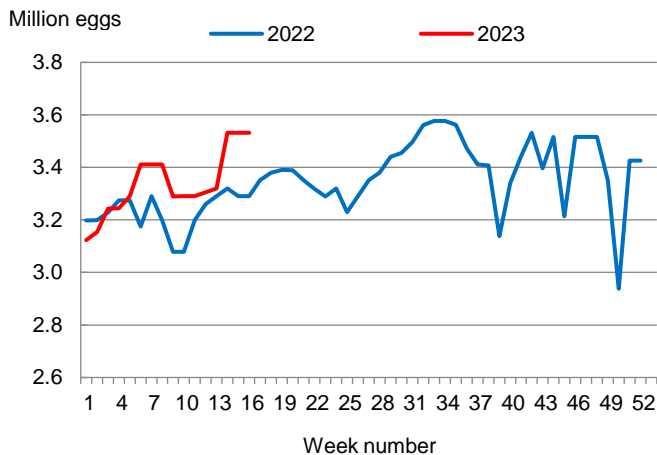

Louisiana Broiler Hatchery

Released: April 26, 2023

Delta Region – Louisiana Field Office

5825 Florida Blvd., Suite 1179, Baton Rouge, LA 70806
(225) 922-1362 · (855) 270-2705 FAX · www.nass.usda.gov

Cooperating with the Louisiana Department of Agriculture and Forestry

This report contains the results from the **Weekly Broiler Hatchery Report**. These data are also posted on our web site at <https://www.nass.usda.gov/la> and in a more detailed report at <https://www.nass.usda.gov>. Thanks to all who responded to this survey.

Broiler-Type Eggs Set Up 7 Percent from Last Year

Louisiana hatcheries set 3.53 million broiler-type eggs during the week ending April 22, 2023, up 7 percent from the comparable week in 2022 but unchanged from the previous week.

Hatcheries in the United States weekly program set 240 million eggs in incubators during the week ending April 22, 2023, down slightly from a year ago.

Broiler-Type Chicks Placed Up 6 Percent

Louisiana broiler-type chicks placed for meat production were 2.87 million chicks during the week ending April 22, 2023, up 6 percent from the comparable week in 2022 but down 1 percent from the previous week.

Broiler growers in the United States weekly program placed 187 million chicks for meat production during the week ending April 22, 2023, down 1 percent from a year ago.

**Broiler-Type Eggs Set
Louisiana: 2022 and 2023**