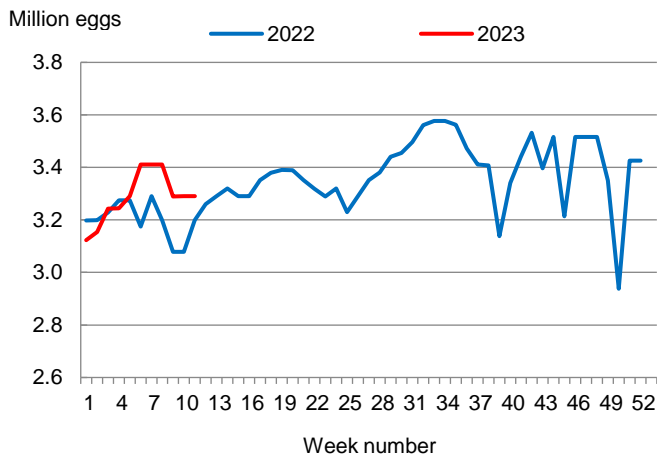

**Broiler-Type Eggs Set Up 3 Percent from Last Year**

Louisiana hatcheries set 3.29 million broiler-type eggs during the week ending March 18, 2023, up 3 percent from the comparable week in 2022 but unchanged from the previous week.

Hatcheries in the United States weekly program set 241 million eggs in incubators during the week ending March 18, 2023, up slightly from a year ago.

**Broiler-Type Chicks Placed Up 9 Percent**

Louisiana broiler-type chicks placed for meat production were 2.89 million chicks during the week ending March 18, 2023, up 9 percent from the comparable week in 2022 but down slightly from the previous week.

Broiler growers in the United States weekly program placed 186 million chicks for meat production during the week ending March 18, 2023, up slightly from a year ago.

**Broiler-Type Eggs Set  
Louisiana: 2022 and 2023**