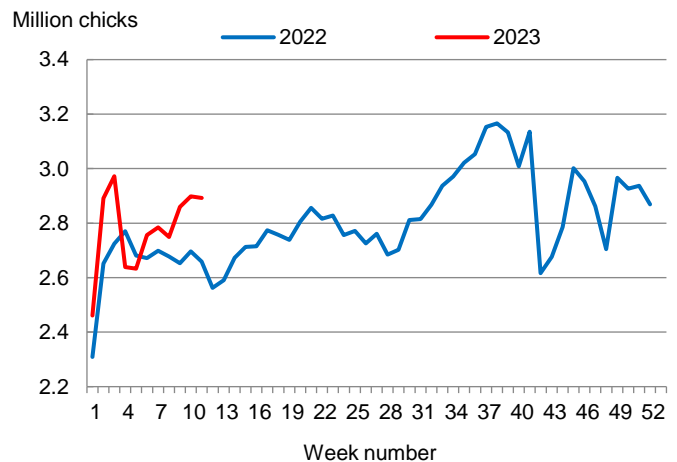

**Broiler-Type Eggs Set Up 3 Percent from Last Year**

Louisiana hatcheries set 3.29 million broiler-type eggs during the week ending March 18, 2023, up 3 percent from the comparable week in 2022 but unchanged from the previous week.

Hatcheries in the United States weekly program set 241 million eggs in incubators during the week ending March 18, 2023, up slightly from a year ago.

**Broiler-Type Chicks Placed Up 9 Percent**

Louisiana broiler-type chicks placed for meat production were 2.89 million chicks during the week ending March 18, 2023, up 9 percent from the comparable week in 2022 but down slightly from the previous week.

Broiler growers in the United States weekly program placed 186 million chicks for meat production during the week ending March 18, 2023, up slightly from a year ago.

**Broiler-Type Eggs Set  
Louisiana: 2022 and 2023**

**Broiler-Type Chicks Placed  
Louisiana: 2022 and 2023**