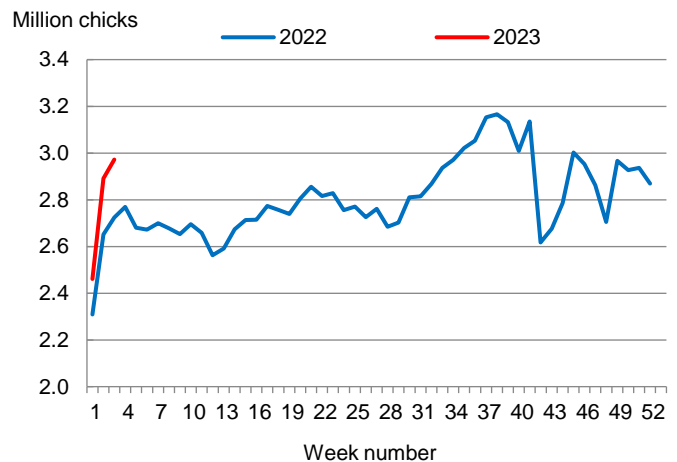

**Broiler-Type Eggs Set Up Slightly from Last Year**

Louisiana hatcheries set 3.24 million broiler-type eggs during the week ending January 21, 2023, up slightly from the comparable week in 2022 and up 3 percent from the previous week.

Hatcheries in the United States weekly program set 239 million eggs in incubators during the week ending January 21, 2023, up slightly from a year ago.

**Broiler-Type Chicks Placed Up 9 Percent**

Louisiana broiler-type chicks placed for meat production were 2.97 million chicks during the week ending January 21, 2023, up 9 percent from the comparable week in 2022 and up 3 percent from the previous week.

Broiler growers in the United States weekly program placed 185 million chicks for meat production during the week ending January 21, 2023, up 1 percent from a year ago.

**Broiler-Type Eggs Set  
Louisiana: 2022 and 2023**

**Broiler-Type Chicks Placed  
Louisiana: 2022 and 2023**