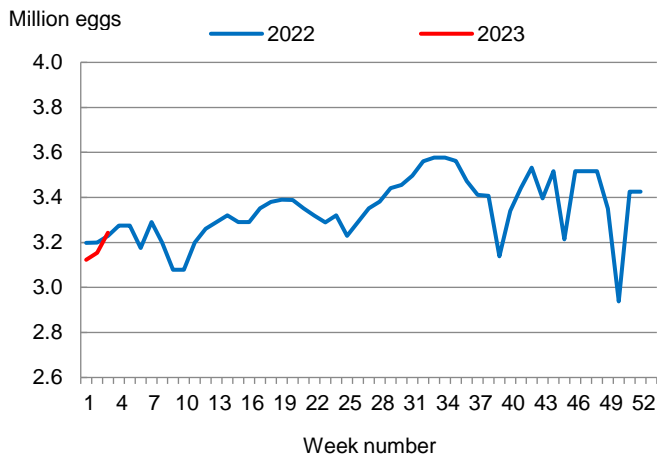

**Broiler-Type Eggs Set Up Slightly from Last Year**

Louisiana hatcheries set 3.24 million broiler-type eggs during the week ending January 21, 2023, up slightly from the comparable week in 2022 and up 3 percent from the previous week.

Hatcheries in the United States weekly program set 239 million eggs in incubators during the week ending January 21, 2023, up slightly from a year ago.

**Broiler-Type Chicks Placed Up 9 Percent**

Louisiana broiler-type chicks placed for meat production were 2.97 million chicks during the week ending January 21, 2023, up 9 percent from the comparable week in 2022 and up 3 percent from the previous week.

Broiler growers in the United States weekly program placed 185 million chicks for meat production during the week ending January 21, 2023, up 1 percent from a year ago.

**Broiler-Type Eggs Set  
Louisiana: 2022 and 2023**