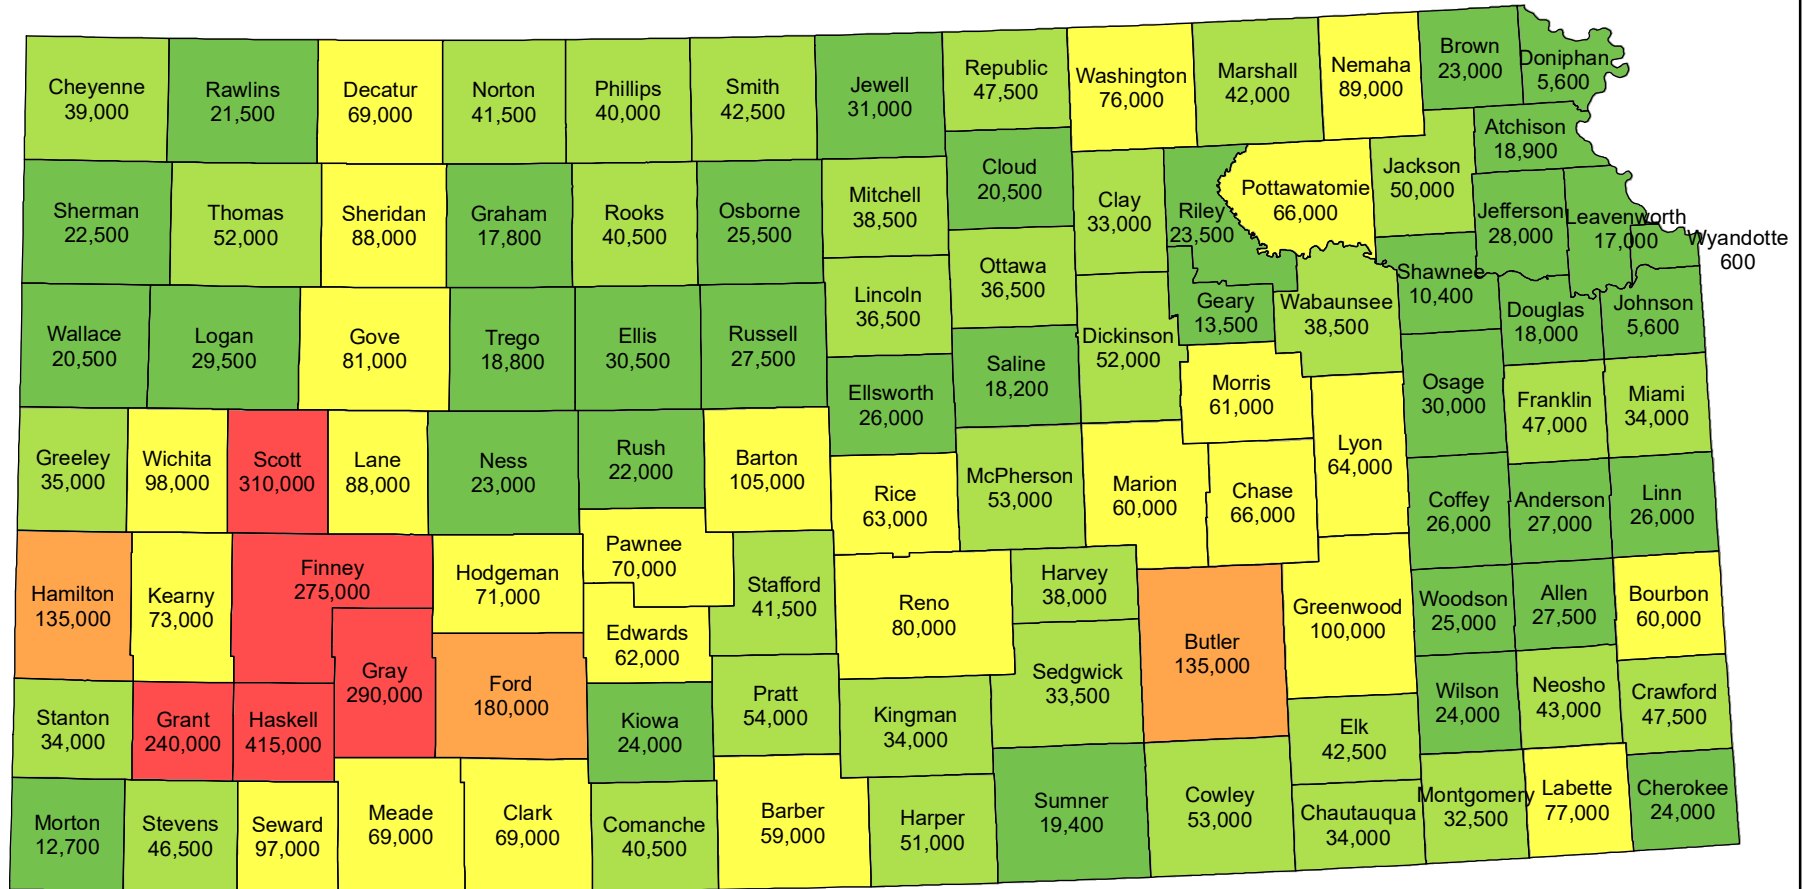

# 2024 Cattle and Calf Inventory Kansas

Source: USDA National Agricultural Statistics Service  
May 13, 2024

# 2024 Beef Cow Inventory Kansas

Source: USDA National Agricultural Statistics Service  
May 13, 2023

# 2024 Milk Cow Inventory Kansas

Source: USDA National Agricultural Statistics Service  
May 13, 2024