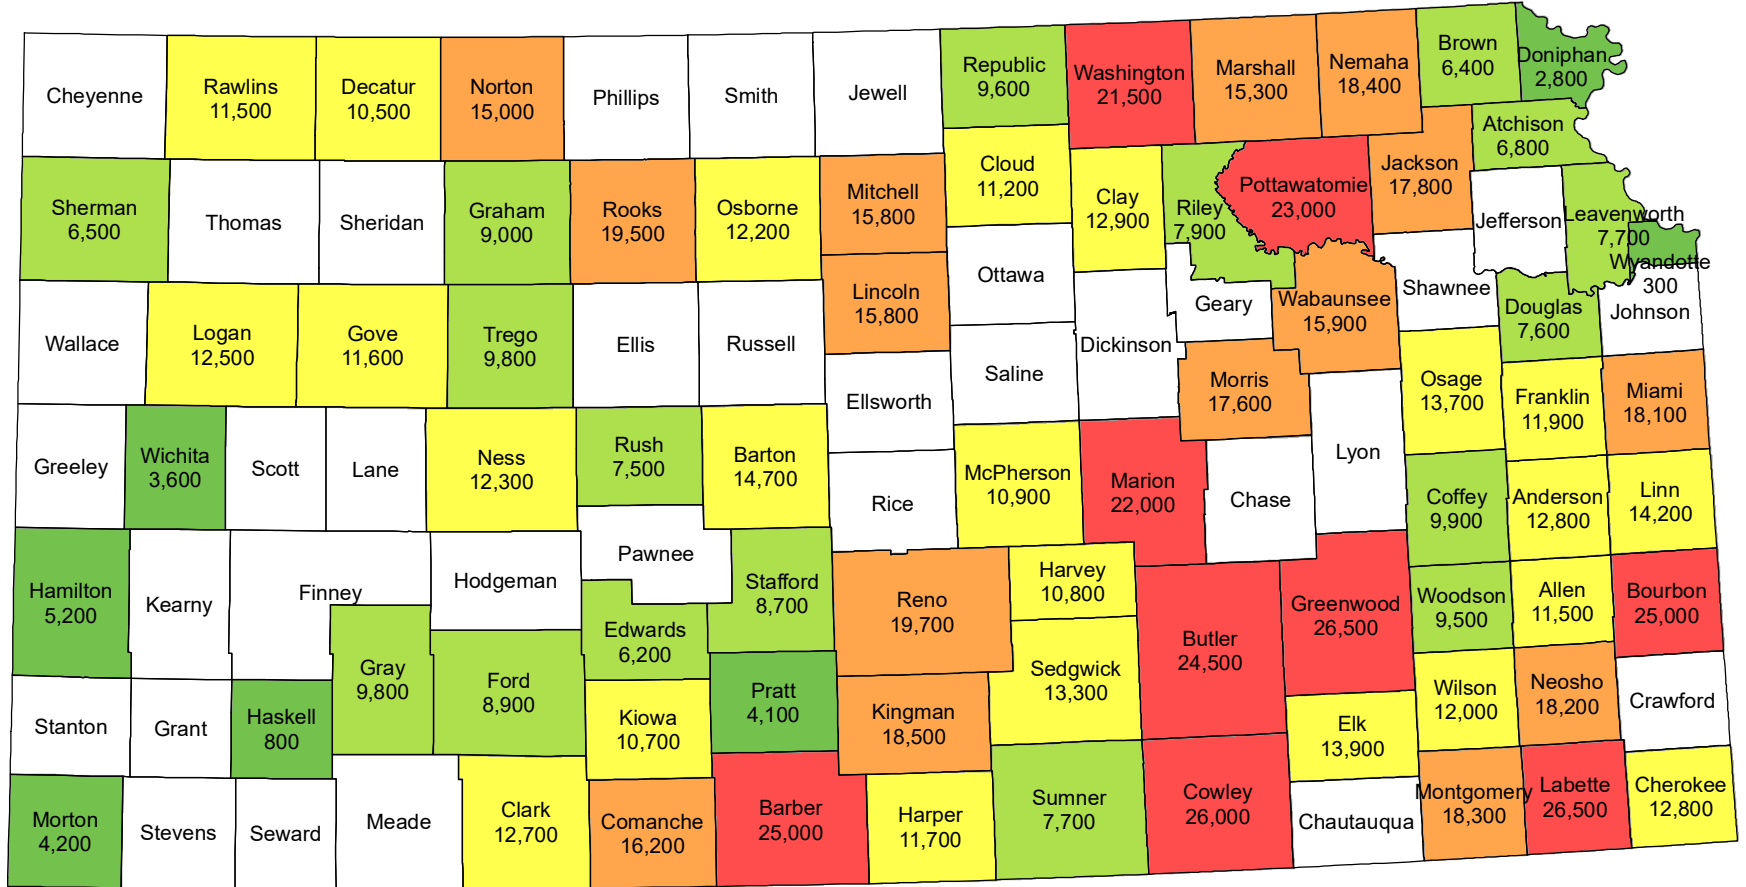

# 2024 Cattle and Calf Inventory Kansas

Source: USDA National Agricultural Statistics Service  
May 13, 2024

# 2024 Beef Cow Inventory Kansas

Source: USDA National Agricultural Statistics Service  
May 13, 2023

# 2024 Milk Cow Inventory Kansas

Source: USDA National Agricultural Statistics Service  
May 13, 2024