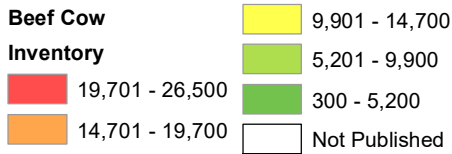

2024 Beef Cow Inventory Kansas

Source: USDA National Agricultural Statistics Service
May 13, 2023