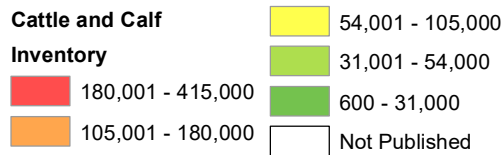

# 2024 Cattle and Calf Inventory Kansas

Source: USDA National Agricultural Statistics Service  
May 13, 2024