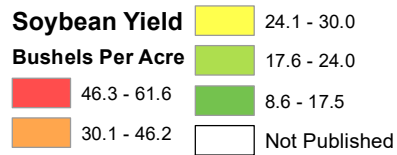

# 2023 Soybean Yield Kansas

Source: USDA National Agricultural Statistics Service  
February 23, 2024