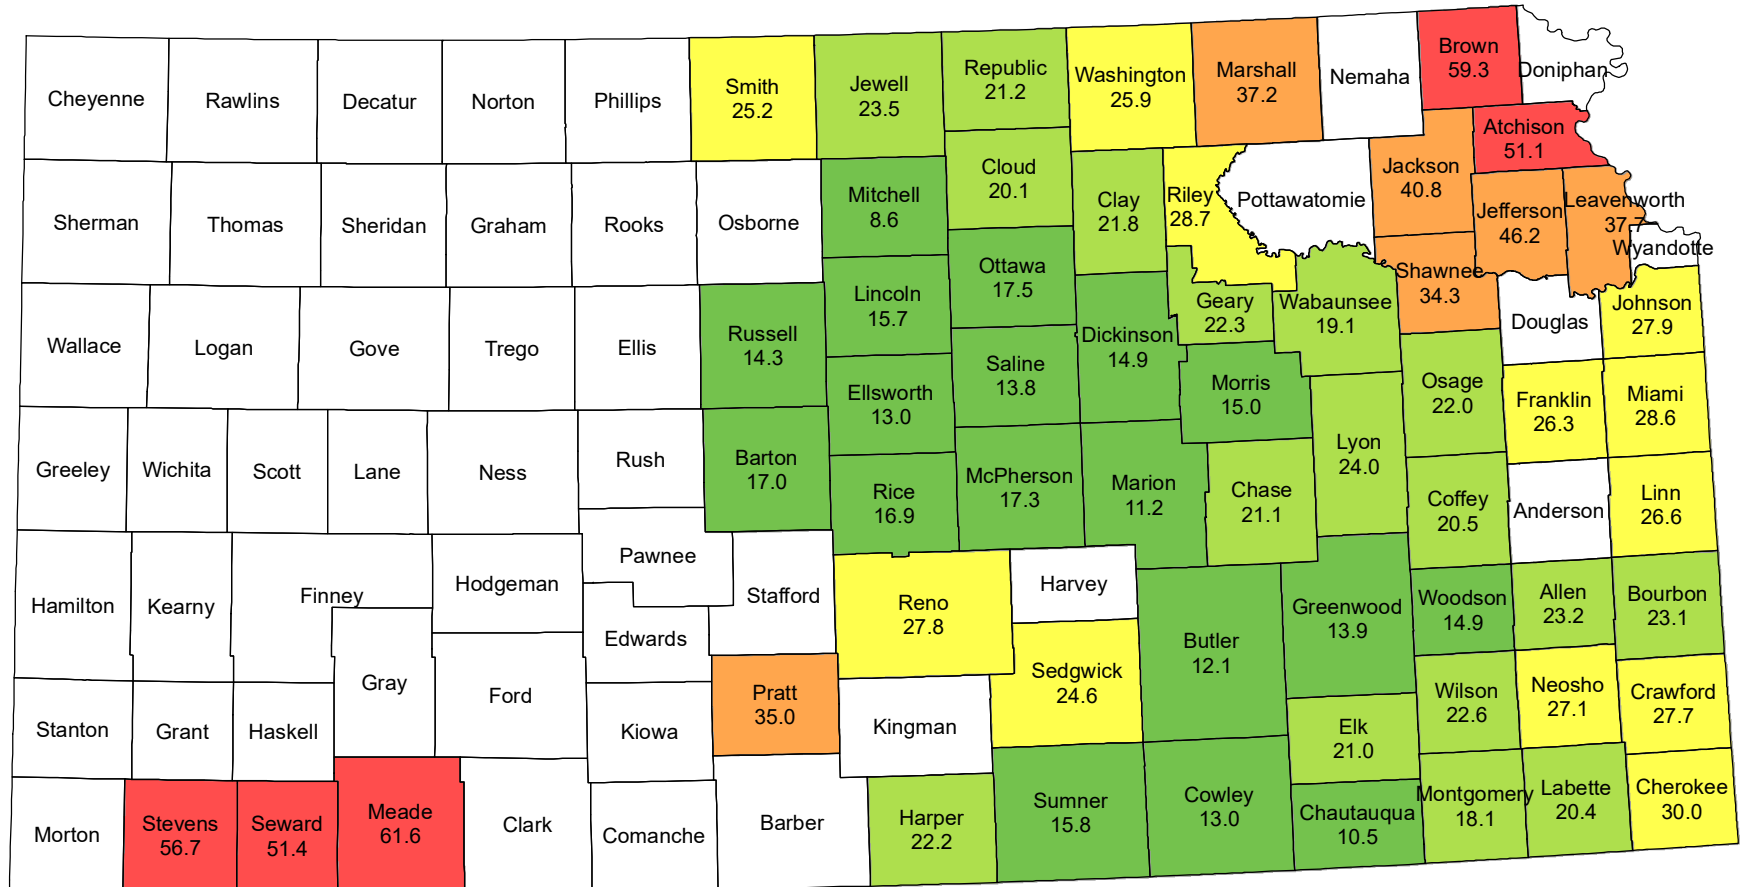

# 2023 Soybean Yield Kansas

Source: USDA National Agricultural Statistics Service  
February 23, 2024