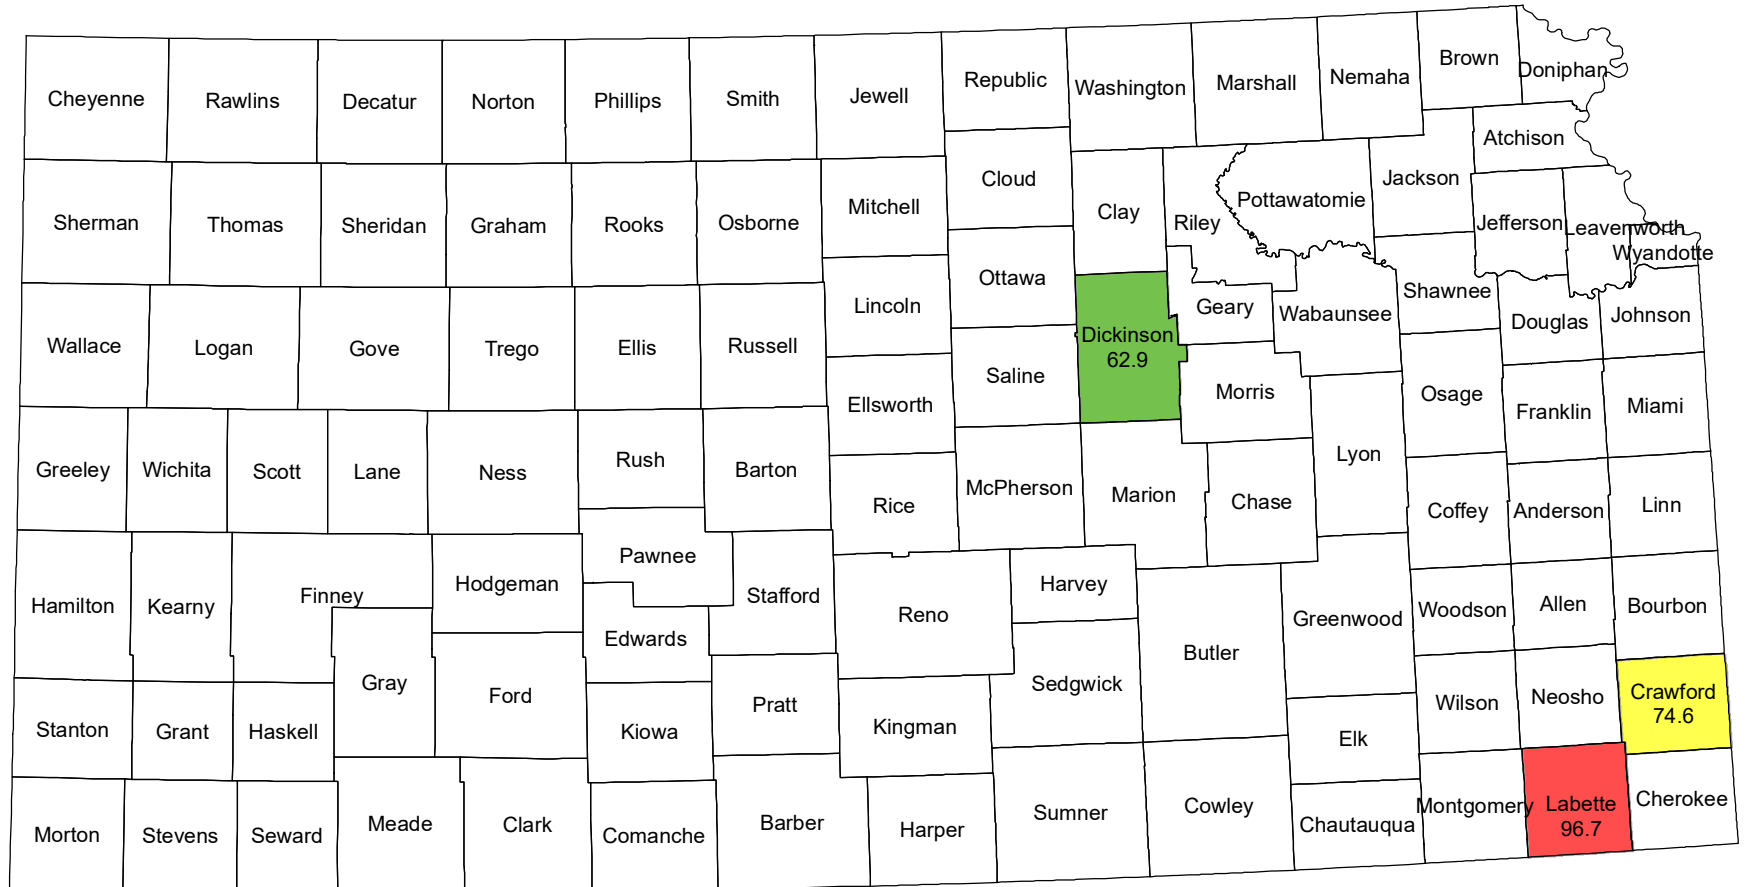

2023 Oat Yield Kansas

Source: USDA National Agricultural Statistics Service
December 15, 2023