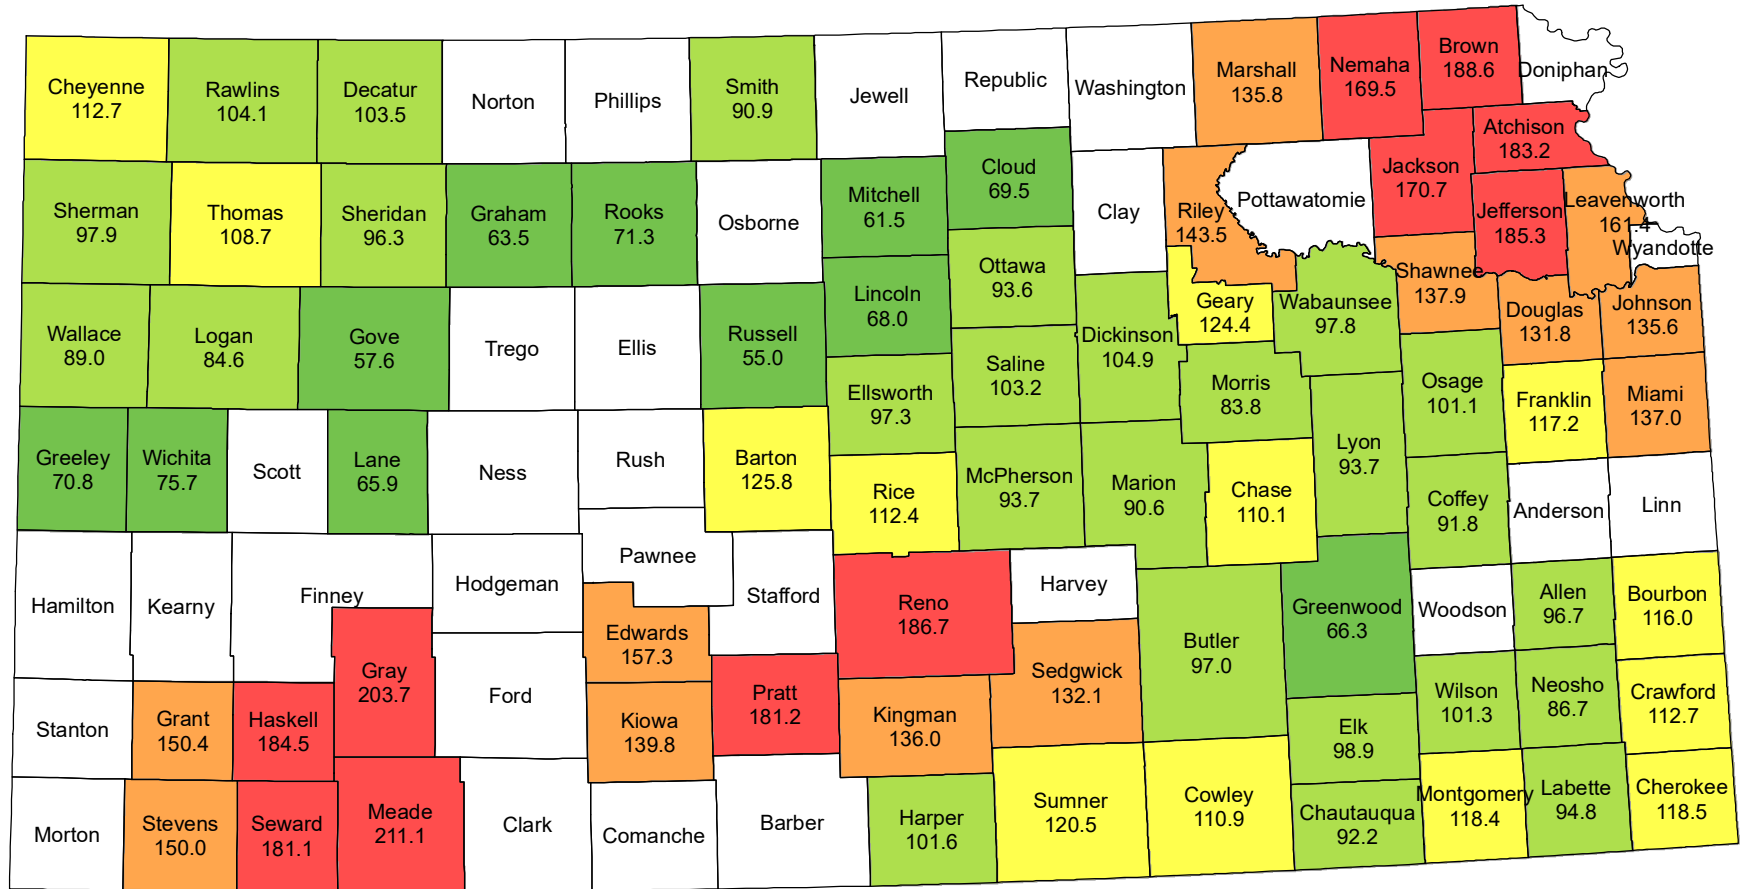

2023 Corn Yield Kansas

Source: USDA National Agricultural Statistics Service
February 23, 2024