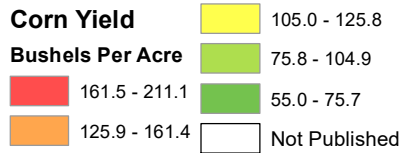

2023 Corn Yield Kansas

Source: USDA National Agricultural Statistics Service
February 23, 2024