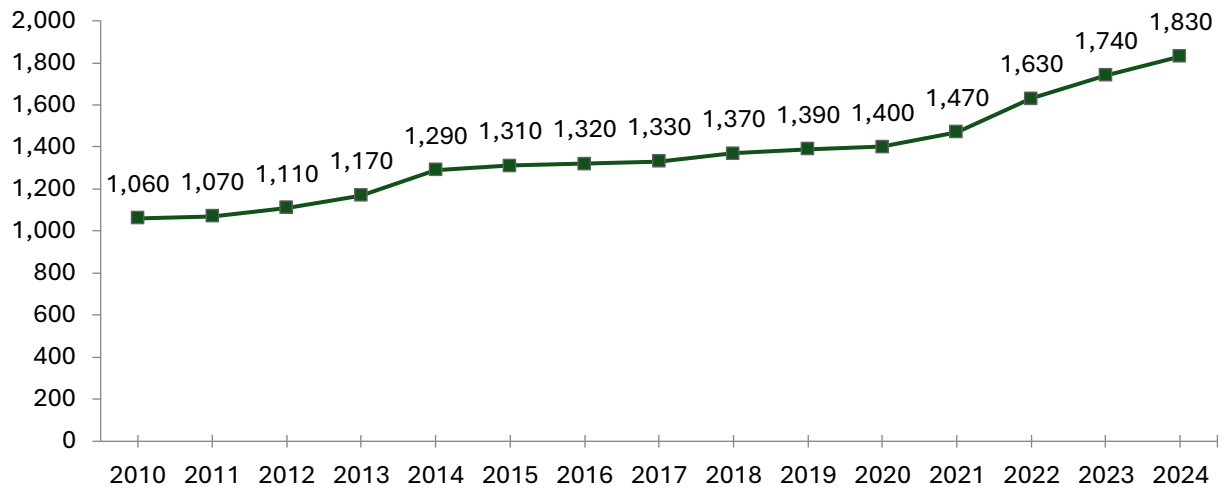

# Average Pasture Value – United States: 2010-2024

Dollars per acre

USDA - NASS  
August 2, 2024