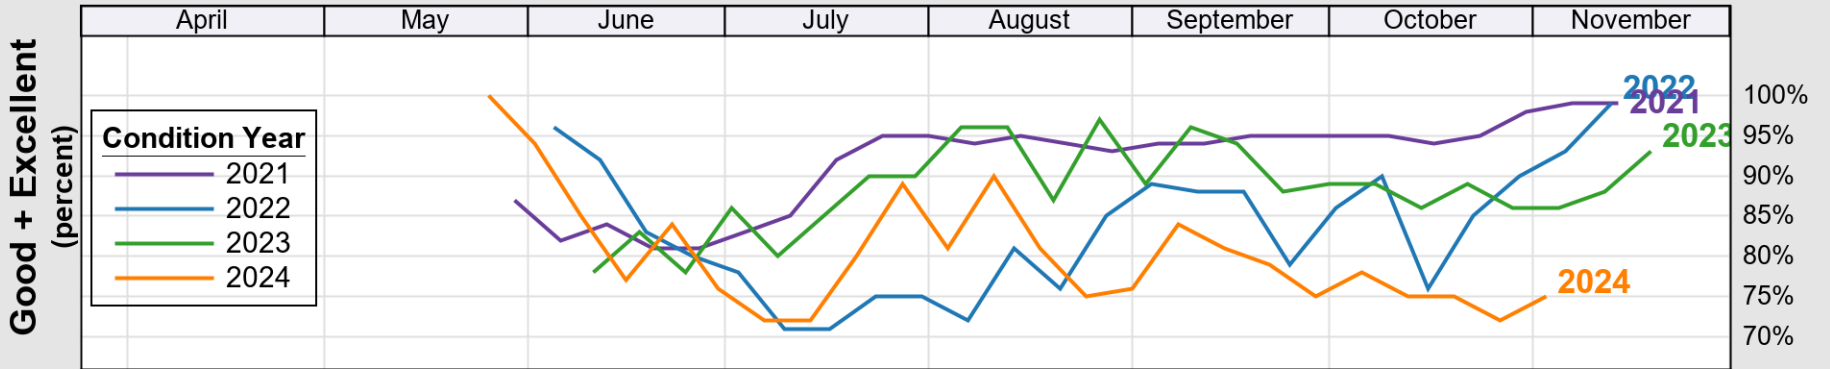

USDA

Crop Progress and Condition: Barley in Wyoming , 2025

NASS

Progress Year(s) ——— 2025 - - - - - 2024 2020 - 2024

Source: National Agricultural Statistics Service (NASS), Crop Progress Report

USDA

Crop Progress and Condition: Corn in Wyoming , 2025

NASS

Progress Year(s) ——— 2025 ····· 2024 ······ 2020 - 2024

Source: National Agricultural Statistics Service (NASS), Crop Progress Report

USDA

Crop Progress and Condition: Pasture and Range in Wyoming, 2025