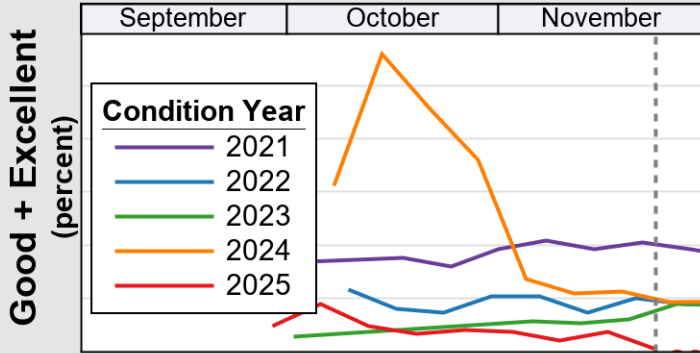

NASS

Source: National Agricultural Statistics Service (NASS), Crop Progress Report

USDA

Crop Progress and Condition: Sugar Beets in Wyoming , 2025

NASS

Source: National Agricultural Statistics Service (NASS), Crop Progress Report

USDA

Crop Progress and Condition: Winter Wheat in Wyoming, 2025

NASS

Progress Year(s) ——— 2025 ····· 2024 2020 - 2024

Source: National Agricultural Statistics Service (NASS), Crop Progress Report