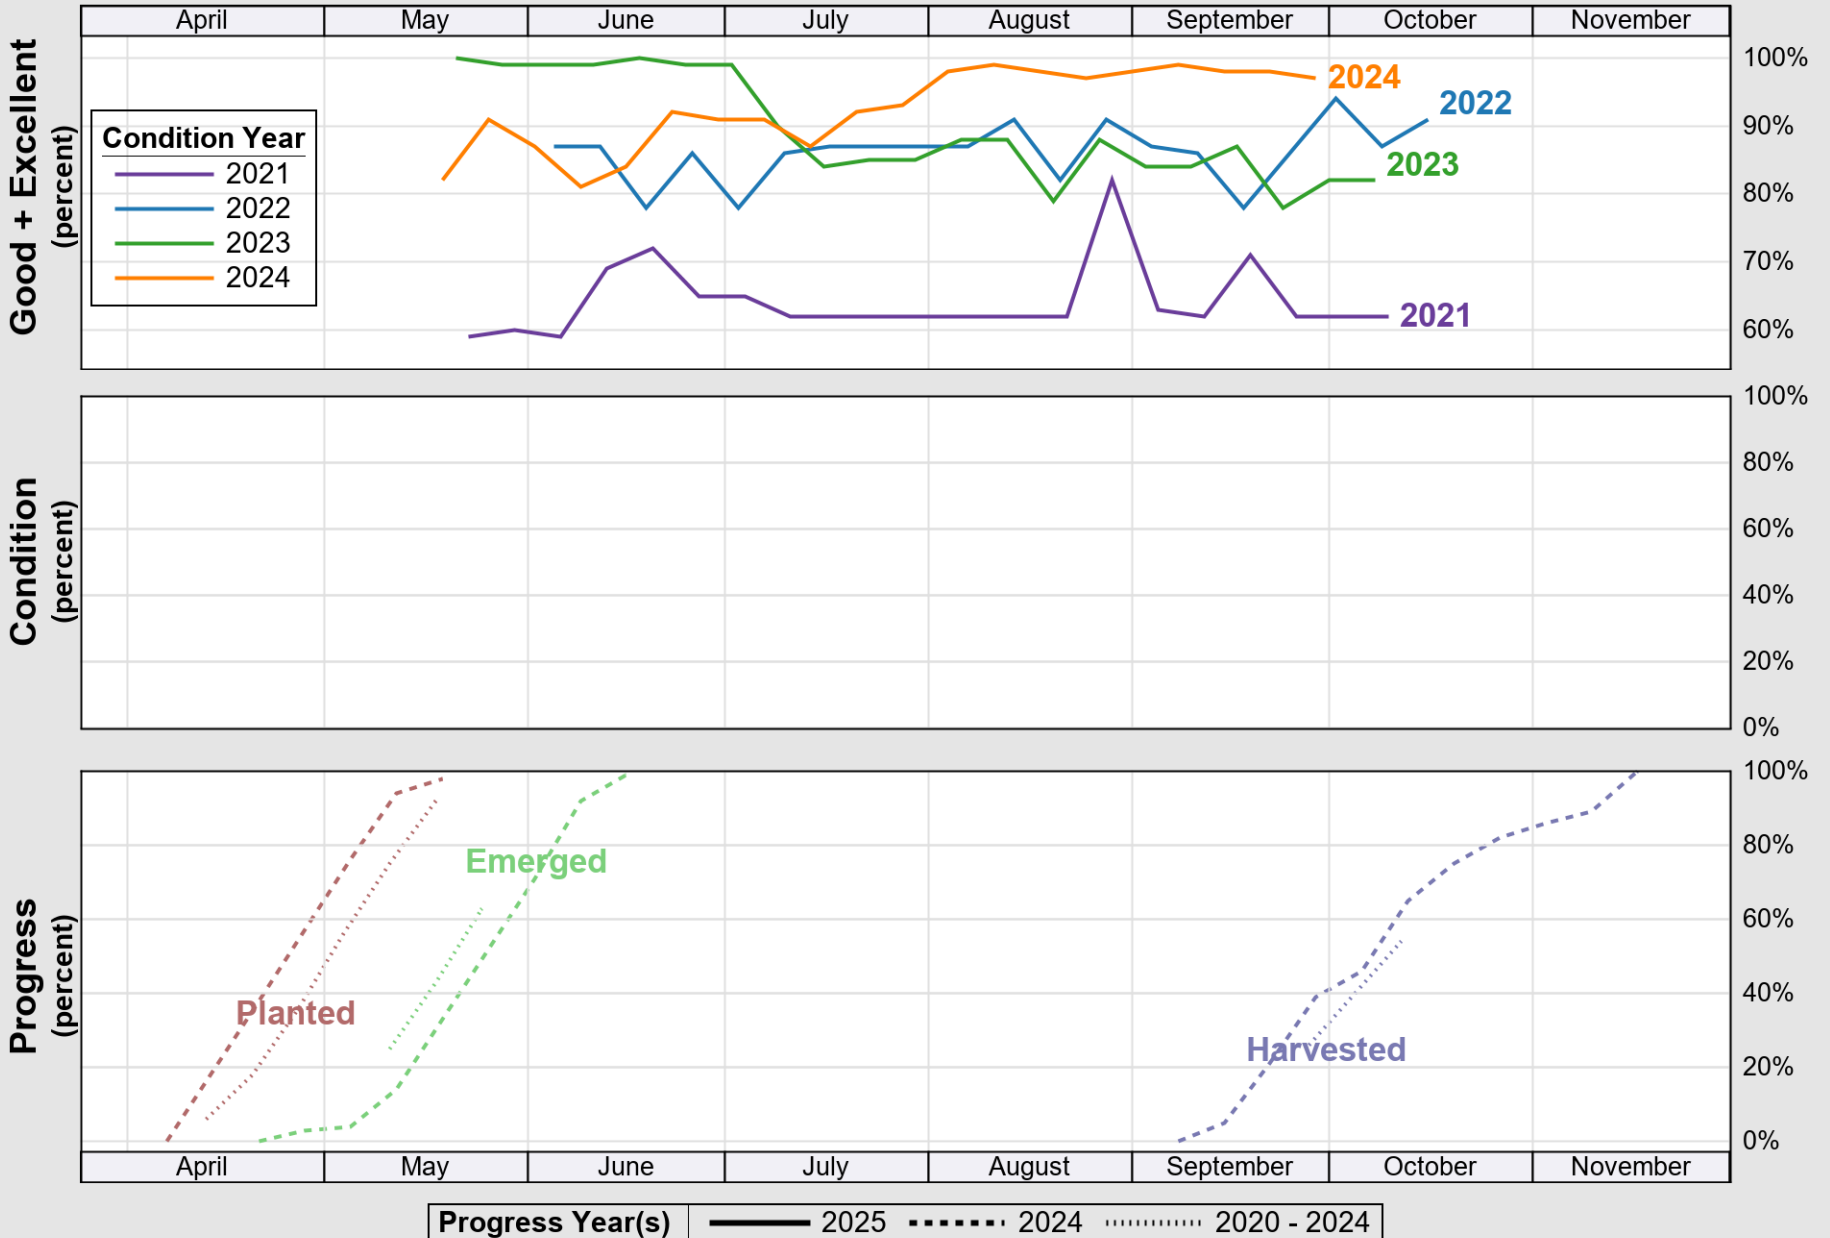

USDA

Crop Progress and Condition: Barley in Wyoming , 2025

NASS

Progress Year(s) ——— 2025 - - - - - 2024 2020 - 2024

Source: National Agricultural Statistics Service (NASS), Crop Progress Report

USDA

Crop Progress and Condition: Corn in Wyoming , 2025

NASS

Progress Year(s) ——— 2025 ····· 2024 ······ 2020 - 2024

Source: National Agricultural Statistics Service (NASS), Crop Progress Report

USDA

Crop Progress and Condition: Pasture and Range in Wyoming, 2025

NASS

Source: National Agricultural Statistics Service (NASS), Crop Progress Report

USDA

Crop Progress and Condition: Sugar Beets in Wyoming , 2025

NASS

Source: National Agricultural Statistics Service (NASS), Crop Progress Report

USDA

Crop Progress and Condition: Winter Wheat in Wyoming, 2025

NASS

Progress Year(s) ——— 2025 ····· 2024 2020 - 2024

Source: National Agricultural Statistics Service (NASS), Crop Progress Report