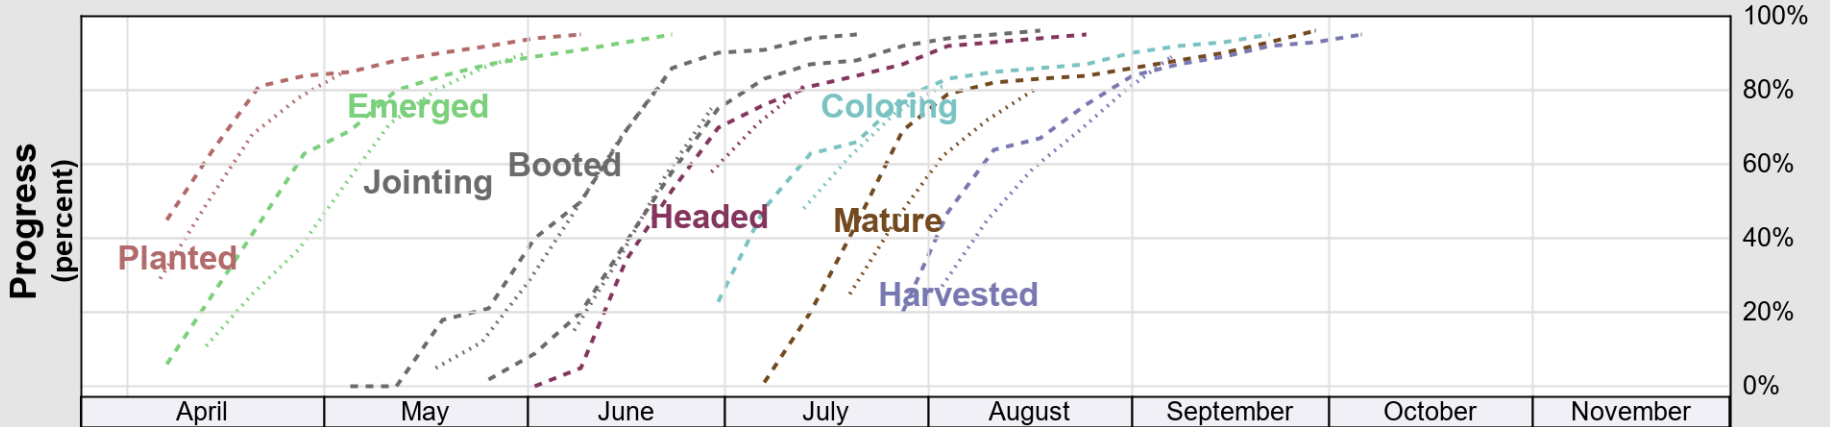

USDA

Crop Progress and Condition: Barley in Wyoming , 2025

NASS

Progress Year(s) ——— 2025 - - - - - 2024 2020 - 2024

Source: National Agricultural Statistics Service (NASS), Crop Progress Report

USDA

Crop Progress and Condition: Corn in Wyoming , 2025

NASS

Progress Year(s) ——— 2025 ····· 2024 ······ 2020 - 2024

Source: National Agricultural Statistics Service (NASS), Crop Progress Report

USDA

Crop Progress and Condition: Pasture and Range in Wyoming, 2025