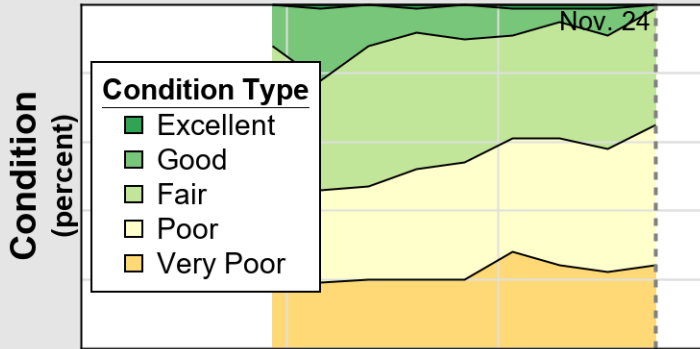

NASS

Source: National Agricultural Statistics Service (NASS), Crop Progress Report

USDA

Crop Progress and Condition: Sugar Beets in Wyoming , 2025

NASS

Source: National Agricultural Statistics Service (NASS), Crop Progress Report

USDA

Crop Progress and Condition: Winter Wheat in Wyoming, 2025

NASS

Progress Year(s) ——— 2025 ····· 2024 2020 - 2024

Source: National Agricultural Statistics Service (NASS), Crop Progress Report