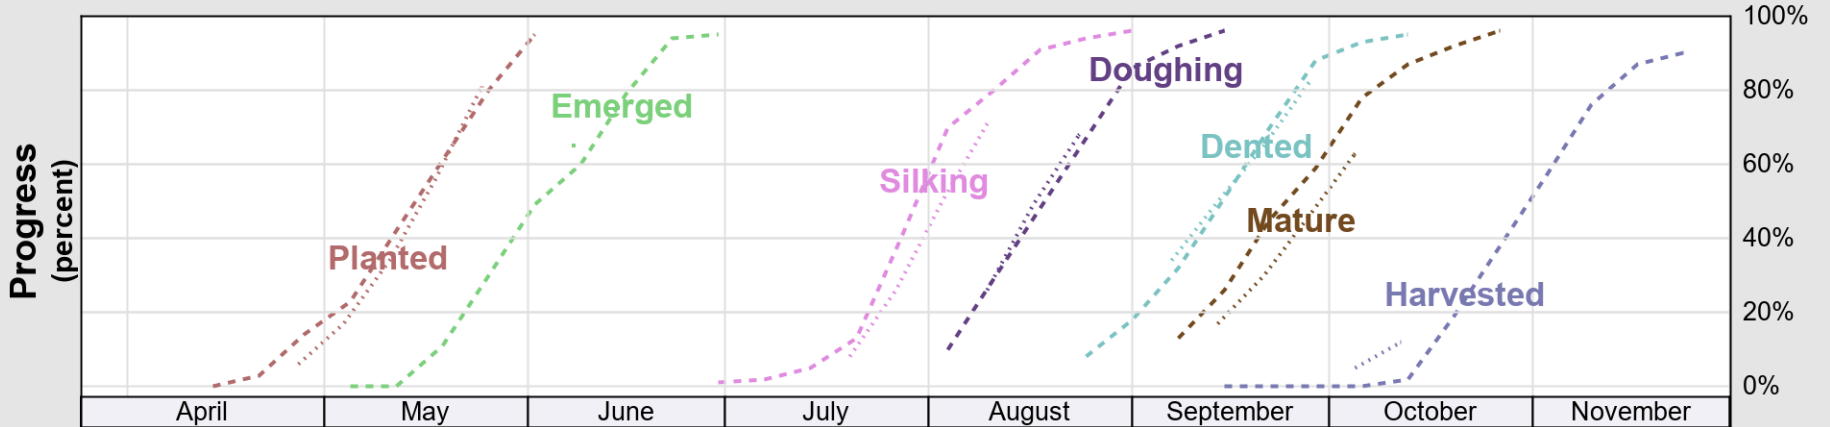

USDA

Crop Progress and Condition: Barley in Wyoming , 2025

NASS

Progress Year(s) ——— 2025 - - - - - 2024 2020 - 2024

Source: National Agricultural Statistics Service (NASS), Crop Progress Report

USDA

Crop Progress and Condition: Corn in Wyoming , 2025

NASS

Progress Year(s) ——— 2025 ····· 2024 ······ 2020 - 2024

Source: National Agricultural Statistics Service (NASS), Crop Progress Report

USDA

Crop Progress and Condition: Pasture and Range in Wyoming, 2025