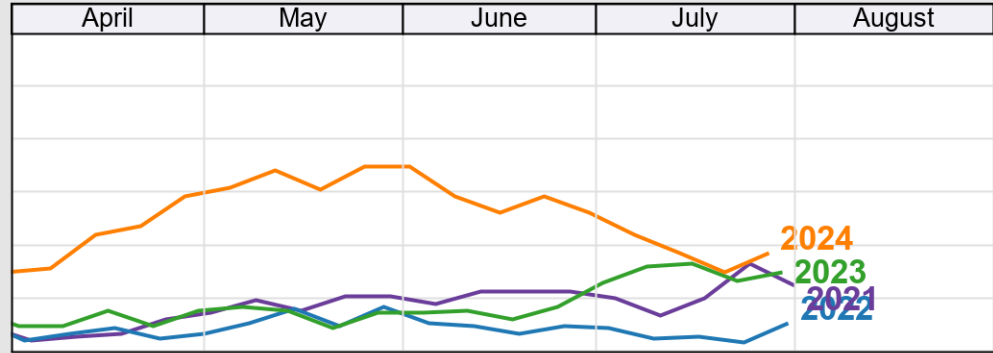

NASS

Source: National Agricultural Statistics Service (NASS), Crop Progress Report

USDA

Crop Progress and Condition: Sugar Beets in Wyoming , 2025

NASS

Source: National Agricultural Statistics Service (NASS), Crop Progress Report

USDA

Crop Progress and Condition: Winter Wheat in Wyoming, 2025

NASS

Progress Year(s) ——— 2025 ····· 2024 2020 - 2024

Source: National Agricultural Statistics Service (NASS), Crop Progress Report