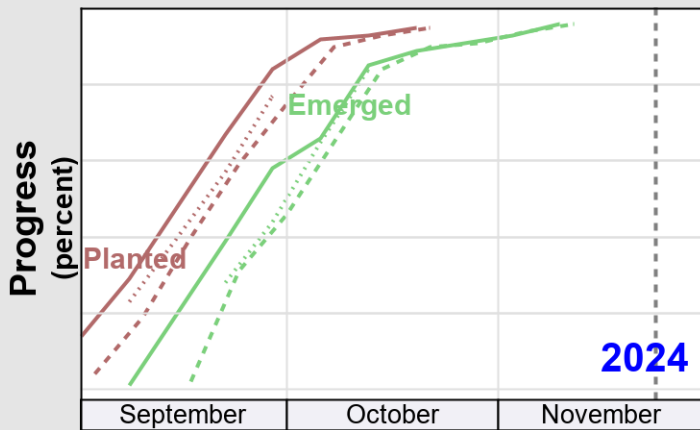

NASS

Progress Year(s) ——— 2025 ····· 2024 ······ 2020 - 2024

Source: National Agricultural Statistics Service (NASS), Crop Progress Report

USDA

Crop Progress and Condition: Pasture and Range in Wyoming, 2025

NASS

Source: National Agricultural Statistics Service (NASS), Crop Progress Report

USDA

Crop Progress and Condition: Sugar Beets in Wyoming , 2025

NASS

Source: National Agricultural Statistics Service (NASS), Crop Progress Report

USDA

Crop Progress and Condition: Winter Wheat in Wyoming, 2025

NASS

Progress Year(s) ——— 2025 ····· 2024 2020 - 2024

Source: National Agricultural Statistics Service (NASS), Crop Progress Report