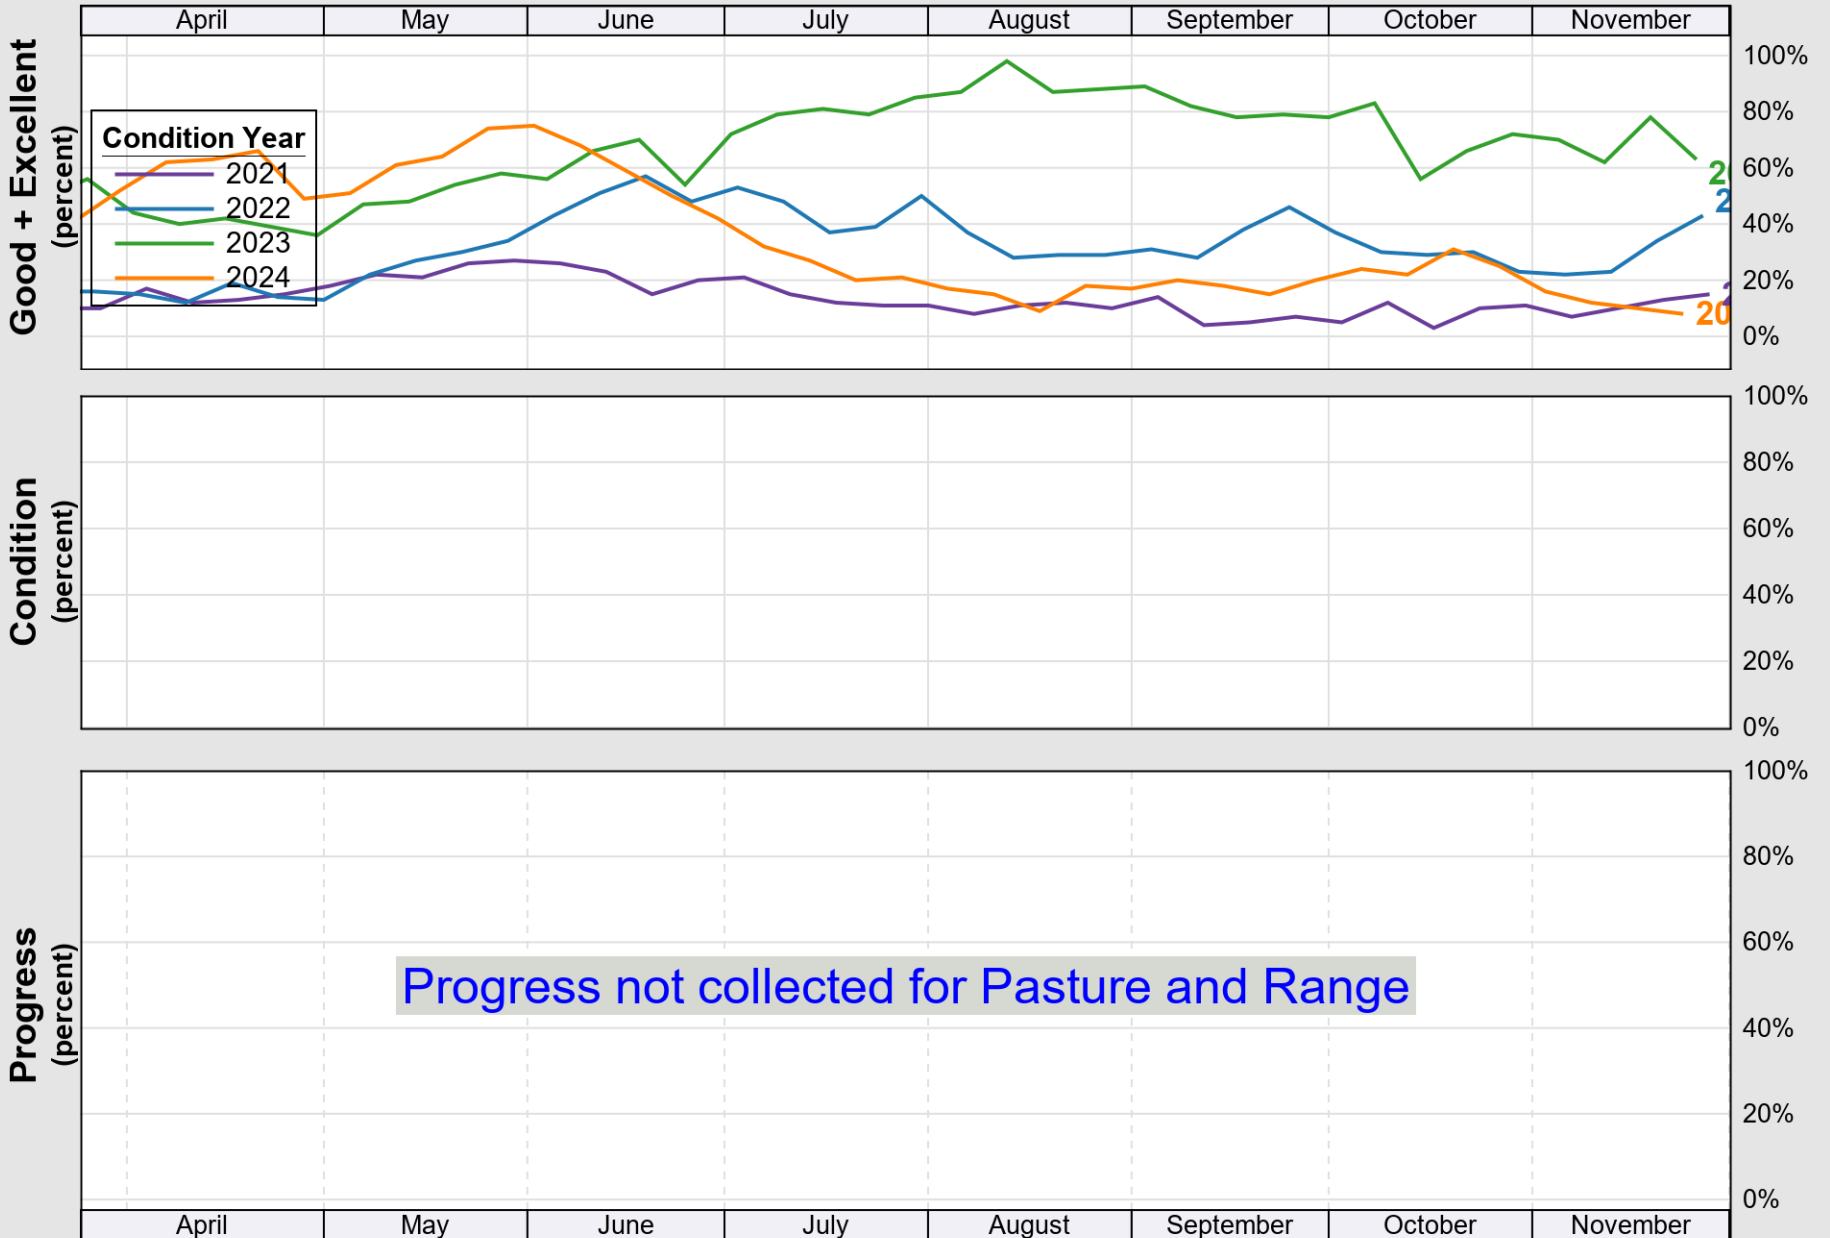

USDA

Crop Progress and Condition: Barley in Wyoming , 2025

NASS

Progress Year(s) ——— 2025 - - - - - 2024 2020 - 2024

Source: National Agricultural Statistics Service (NASS), Crop Progress Report

USDA

Crop Progress and Condition: Corn in Wyoming , 2025

NASS

Progress Year(s) ——— 2025 ····· 2024 ······ 2020 - 2024

Source: National Agricultural Statistics Service (NASS), Crop Progress Report

USDA

Crop Progress and Condition: Pasture and Range in Wyoming, 2025

NASS

Source: National Agricultural Statistics Service (NASS), Crop Progress Report

USDA

Crop Progress and Condition: Sugar Beets in Wyoming , 2025

NASS

Source: National Agricultural Statistics Service (NASS), Crop Progress Report

USDA

Crop Progress and Condition: Winter Wheat in Wyoming, 2025

NASS

Progress Year(s) ——— 2025 ····· 2024 2020 - 2024

Source: National Agricultural Statistics Service (NASS), Crop Progress Report