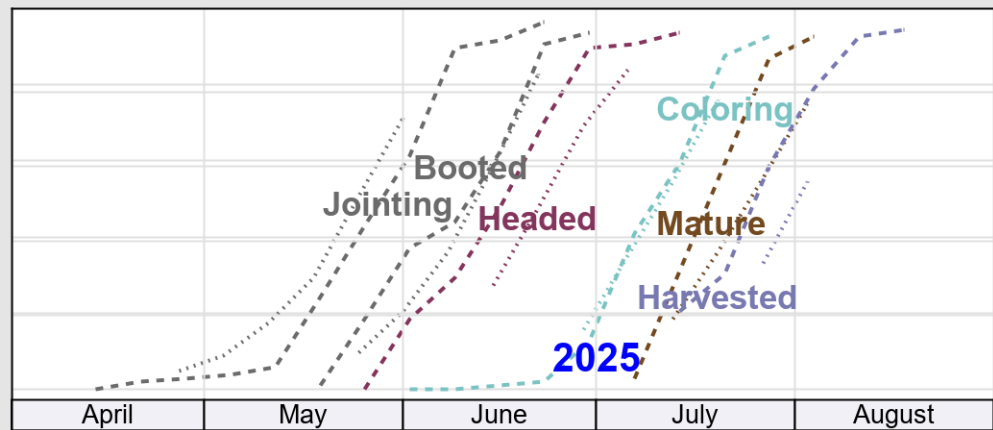

NASS

Progress Year(s) ——— 2025 ····· 2024 ······ 2020 - 2024

Source: National Agricultural Statistics Service (NASS), Crop Progress Report

USDA

Crop Progress and Condition: Pasture and Range in Wyoming, 2025

NASS

Source: National Agricultural Statistics Service (NASS), Crop Progress Report

USDA

Crop Progress and Condition: Sugar Beets in Wyoming , 2025

NASS

Source: National Agricultural Statistics Service (NASS), Crop Progress Report

USDA

Crop Progress and Condition: Winter Wheat in Wyoming, 2025

NASS

Progress Year(s) ——— 2025 ····· 2024 2020 - 2024

Source: National Agricultural Statistics Service (NASS), Crop Progress Report