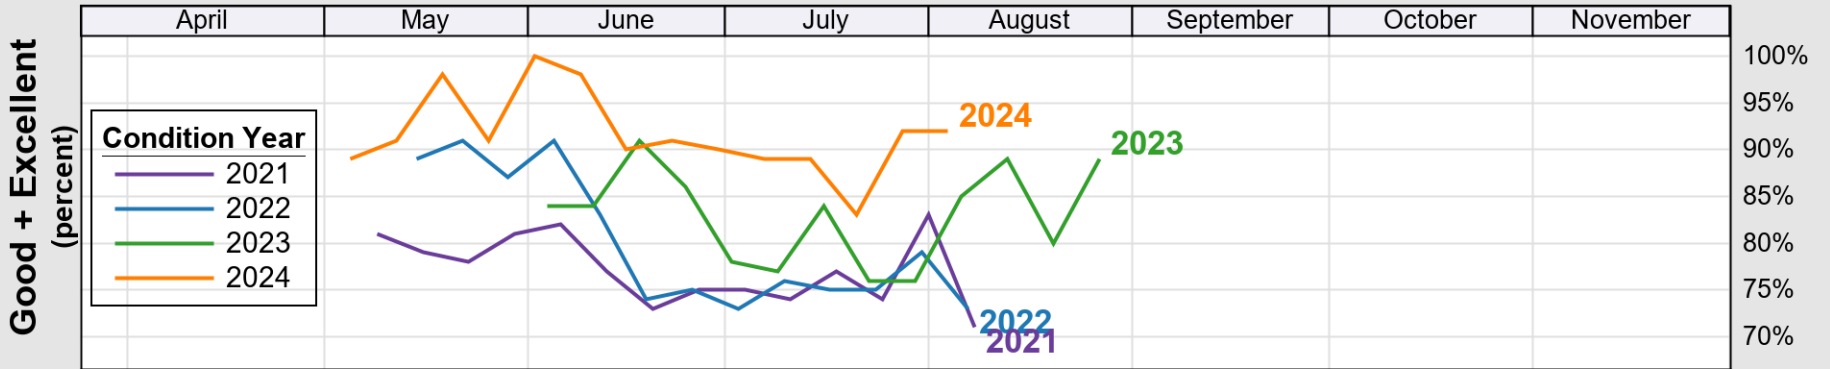

USDA

Crop Progress and Condition: Barley in Wyoming , 2025

NASS

Progress Year(s) ——— 2025 - - - - - 2024 2020 - 2024

Source: National Agricultural Statistics Service (NASS), Crop Progress Report

USDA

Crop Progress and Condition: Corn in Wyoming , 2025