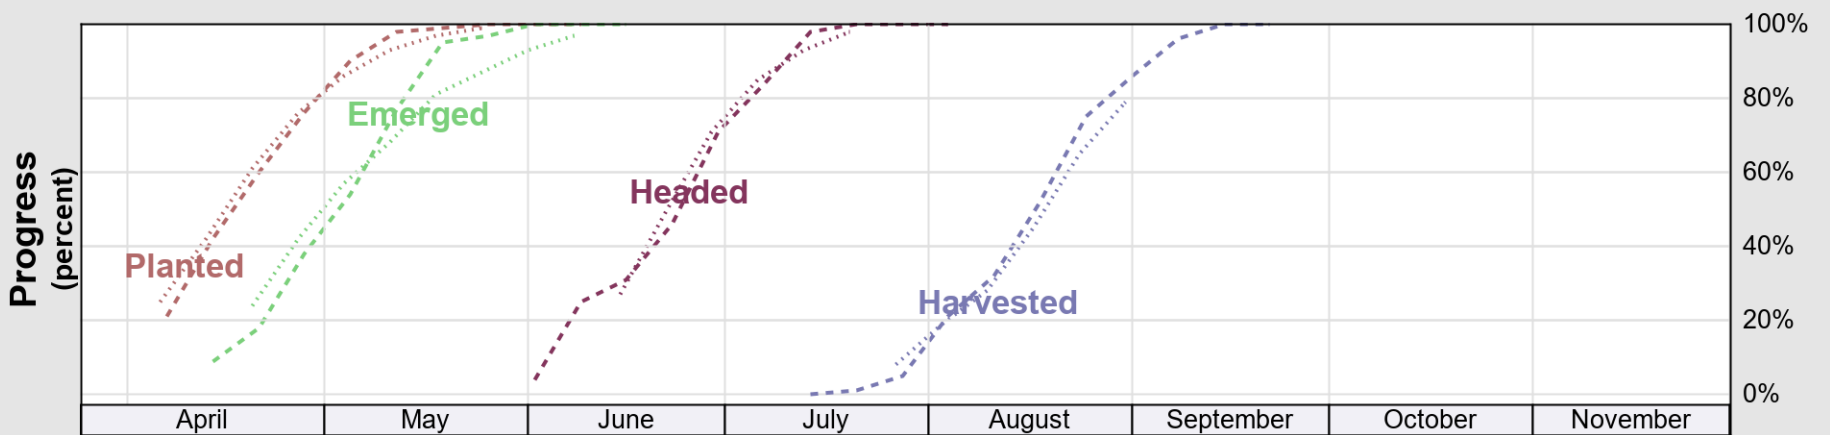

Source: National Agricultural Statistics Service (NASS), Crop Progress Report

USDA

Crop Progress and Condition: Oats in Washington , 2025

NASS

Source: National Agricultural Statistics Service (NASS), Crop Progress Report

Source: National Agricultural Statistics Service (NASS), Crop Progress Report

USDA

Crop Progress and Condition: Spring Wheat in Washington , 2025

NASS

Progress Year(s) ——— 2025 ····· 2024 -·-·-·- 2020 - 2024