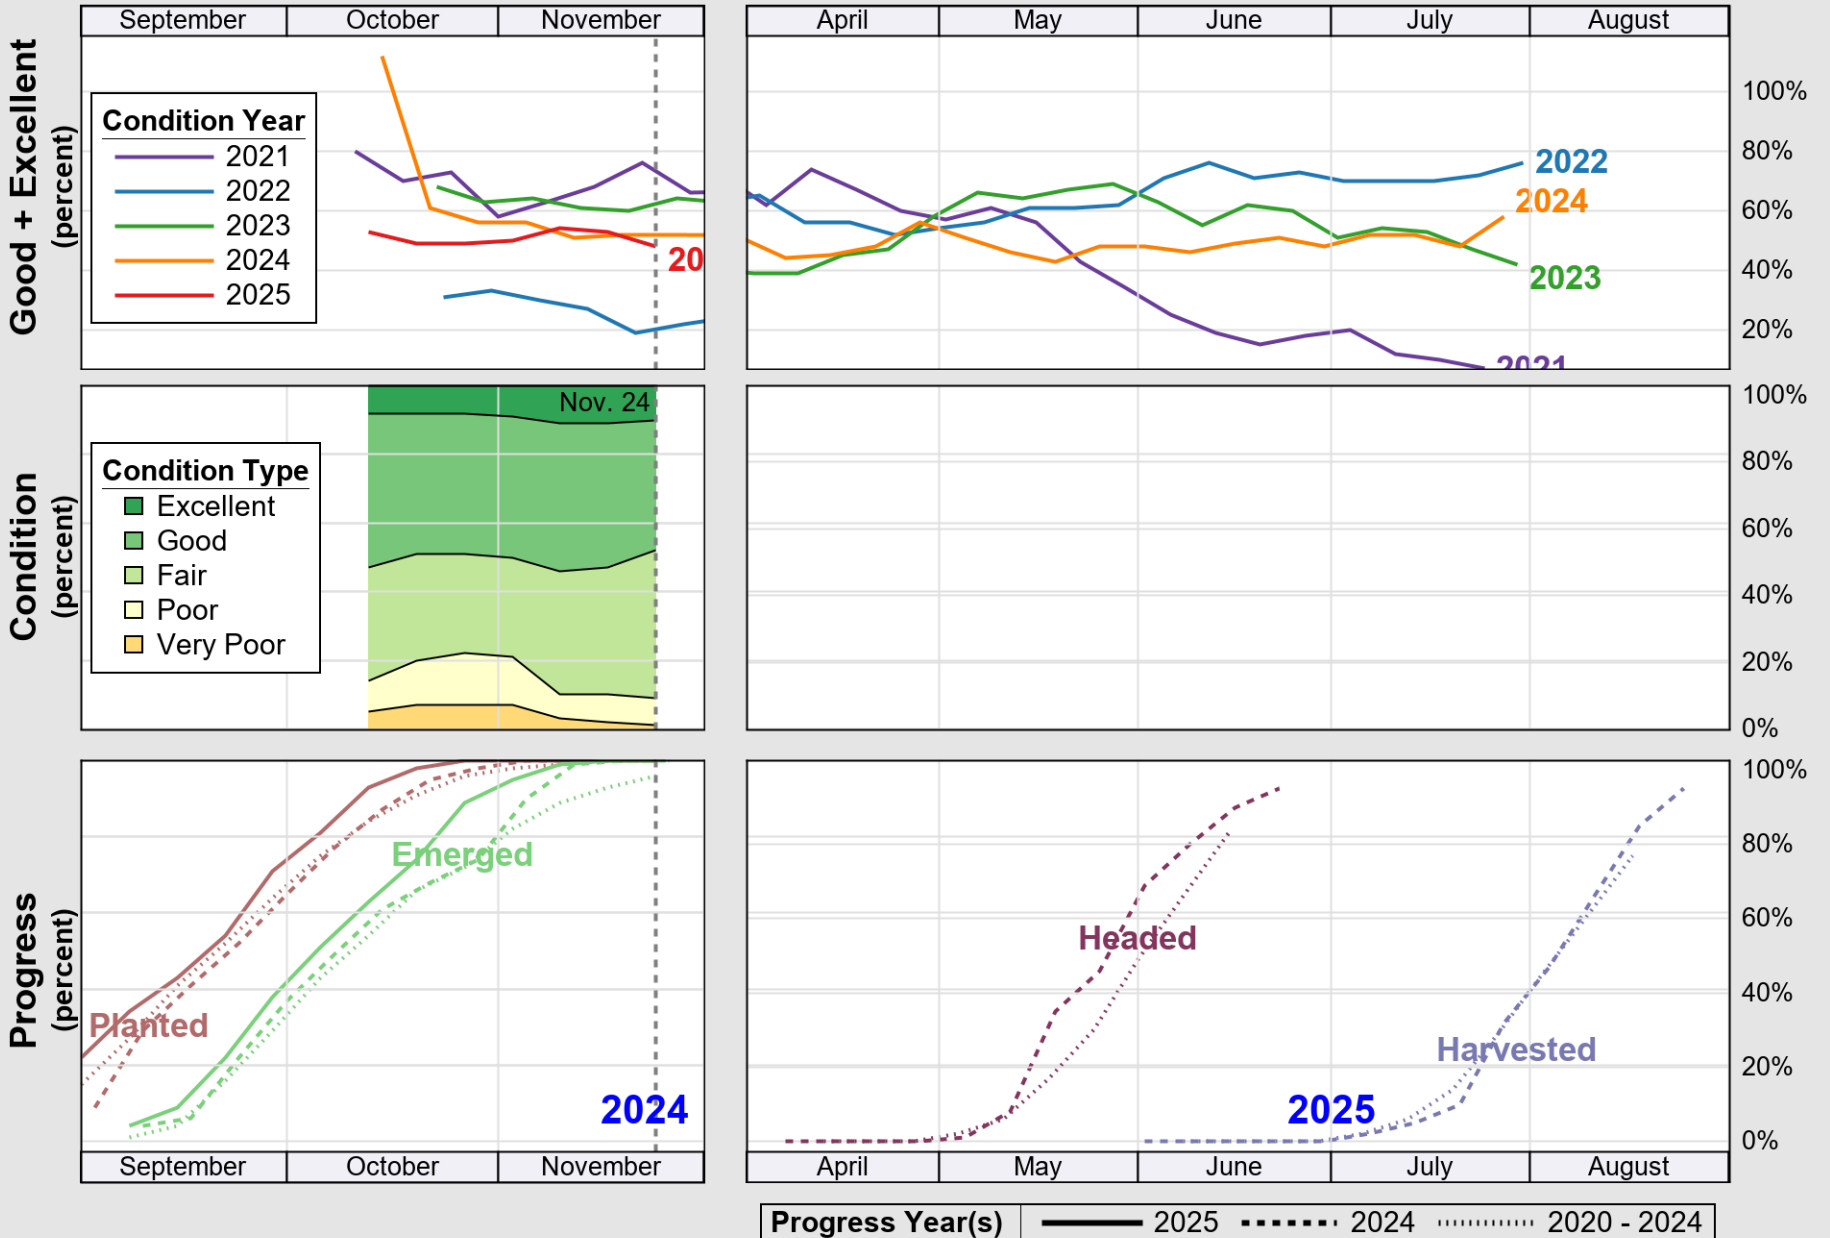

USDA

Crop Progress and Condition: Barley in Washington , 2025

NASS

Source: National Agricultural Statistics Service (NASS), Crop Progress Report

USDA

Crop Progress and Condition: Corn in Washington , 2025

NASS

Source: National Agricultural Statistics Service (NASS), Crop Progress Report

USDA

Crop Progress and Condition: Oats in Washington , 2025

NASS

Source: National Agricultural Statistics Service (NASS), Crop Progress Report

Source: National Agricultural Statistics Service (NASS), Crop Progress Report

USDA

Crop Progress and Condition: Spring Wheat in Washington , 2025

NASS

Progress Year(s) ——— 2025 ····· 2024 -·-·-·- 2020 - 2024

Source: National Agricultural Statistics Service (NASS), Crop Progress Report

USDA

Crop Progress and Condition: Winter Wheat in Washington , 2025

NASS

Source: National Agricultural Statistics Service (NASS), Crop Progress Report