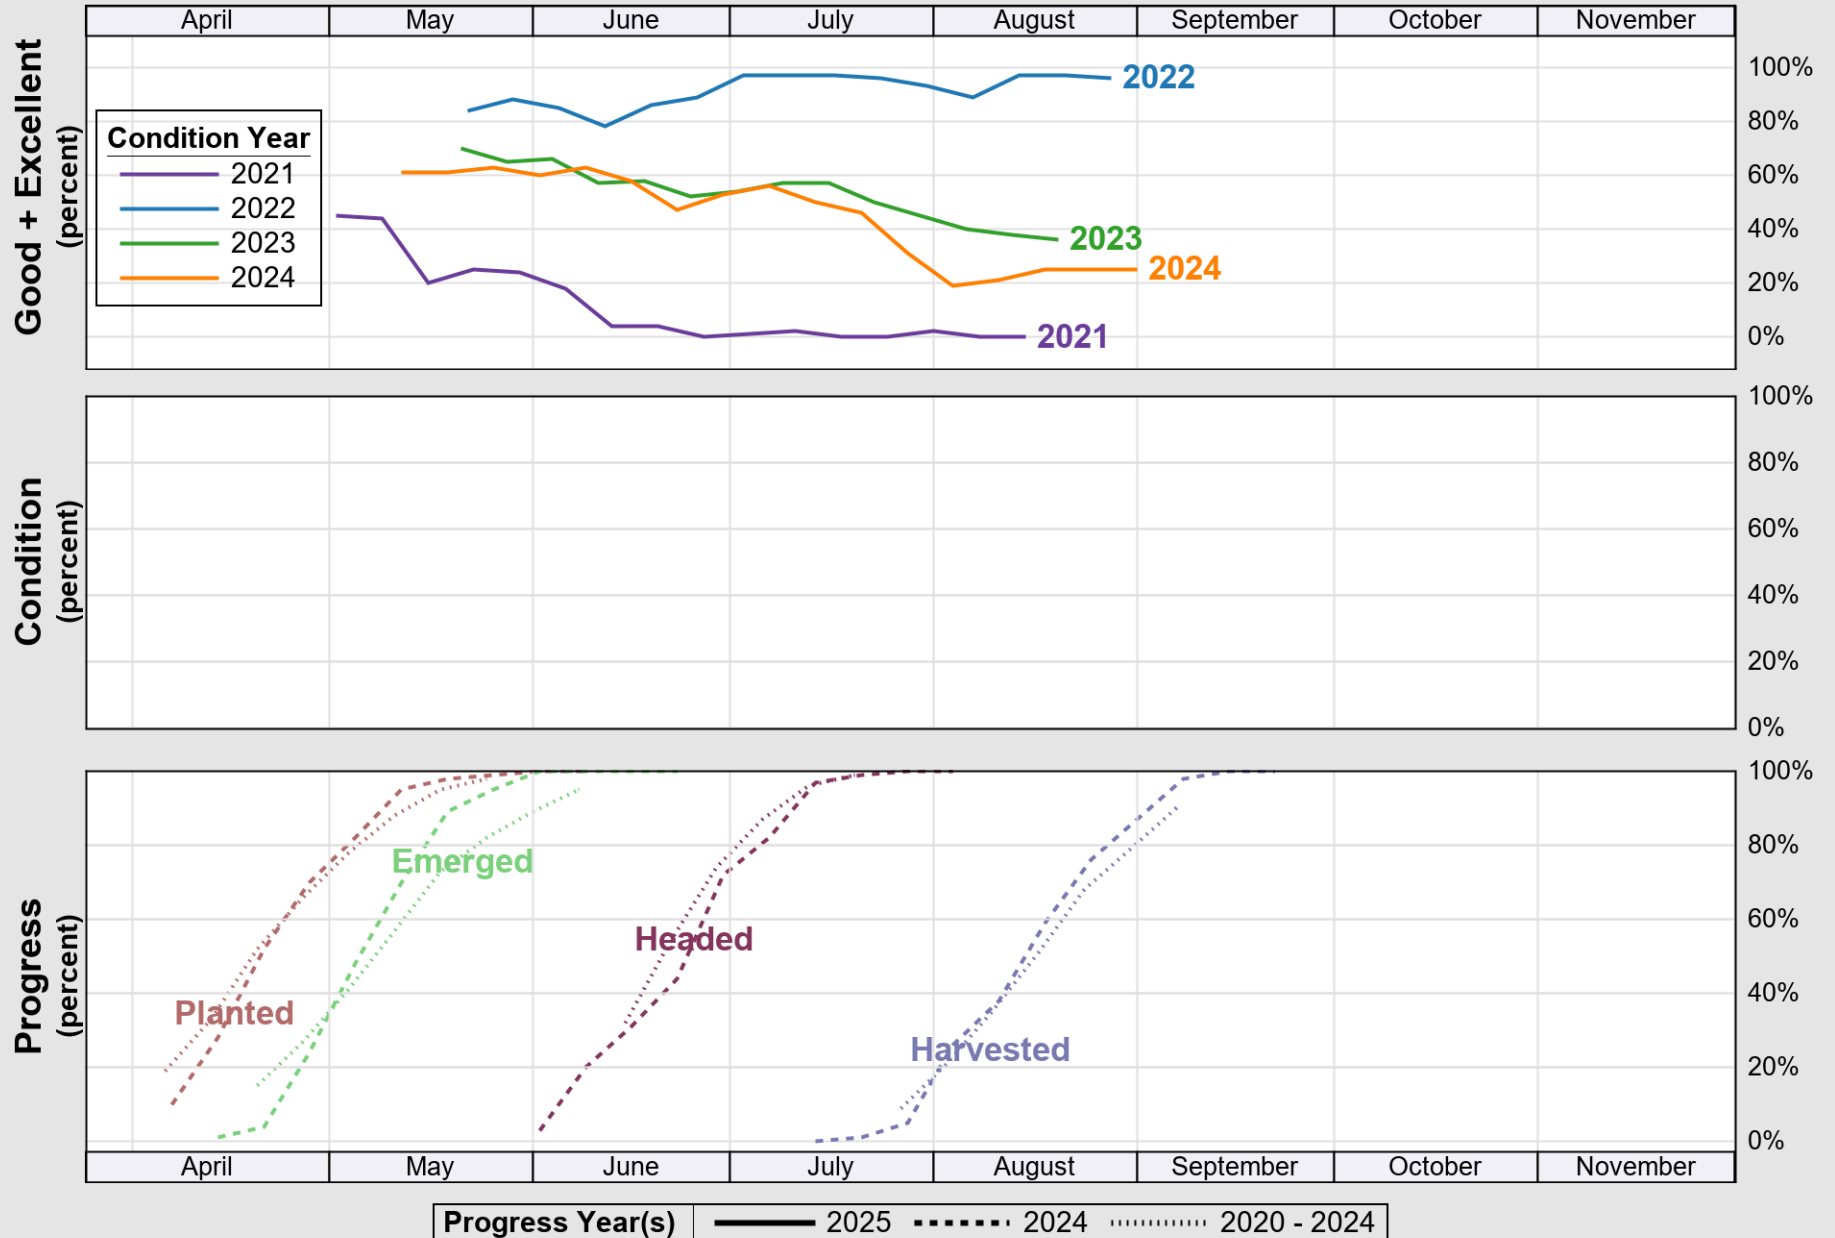

USDA

Crop Progress and Condition: Barley in Washington , 2025

NASS

Source: National Agricultural Statistics Service (NASS), Crop Progress Report

USDA

Crop Progress and Condition: Corn in Washington , 2025

NASS

Source: National Agricultural Statistics Service (NASS), Crop Progress Report

USDA

Crop Progress and Condition: Oats in Washington , 2025

NASS

Source: National Agricultural Statistics Service (NASS), Crop Progress Report

Source: National Agricultural Statistics Service (NASS), Crop Progress Report

USDA

Crop Progress and Condition: Spring Wheat in Washington , 2025

NASS

Progress Year(s) ——— 2025 ····· 2024 -·-·-·- 2020 - 2024