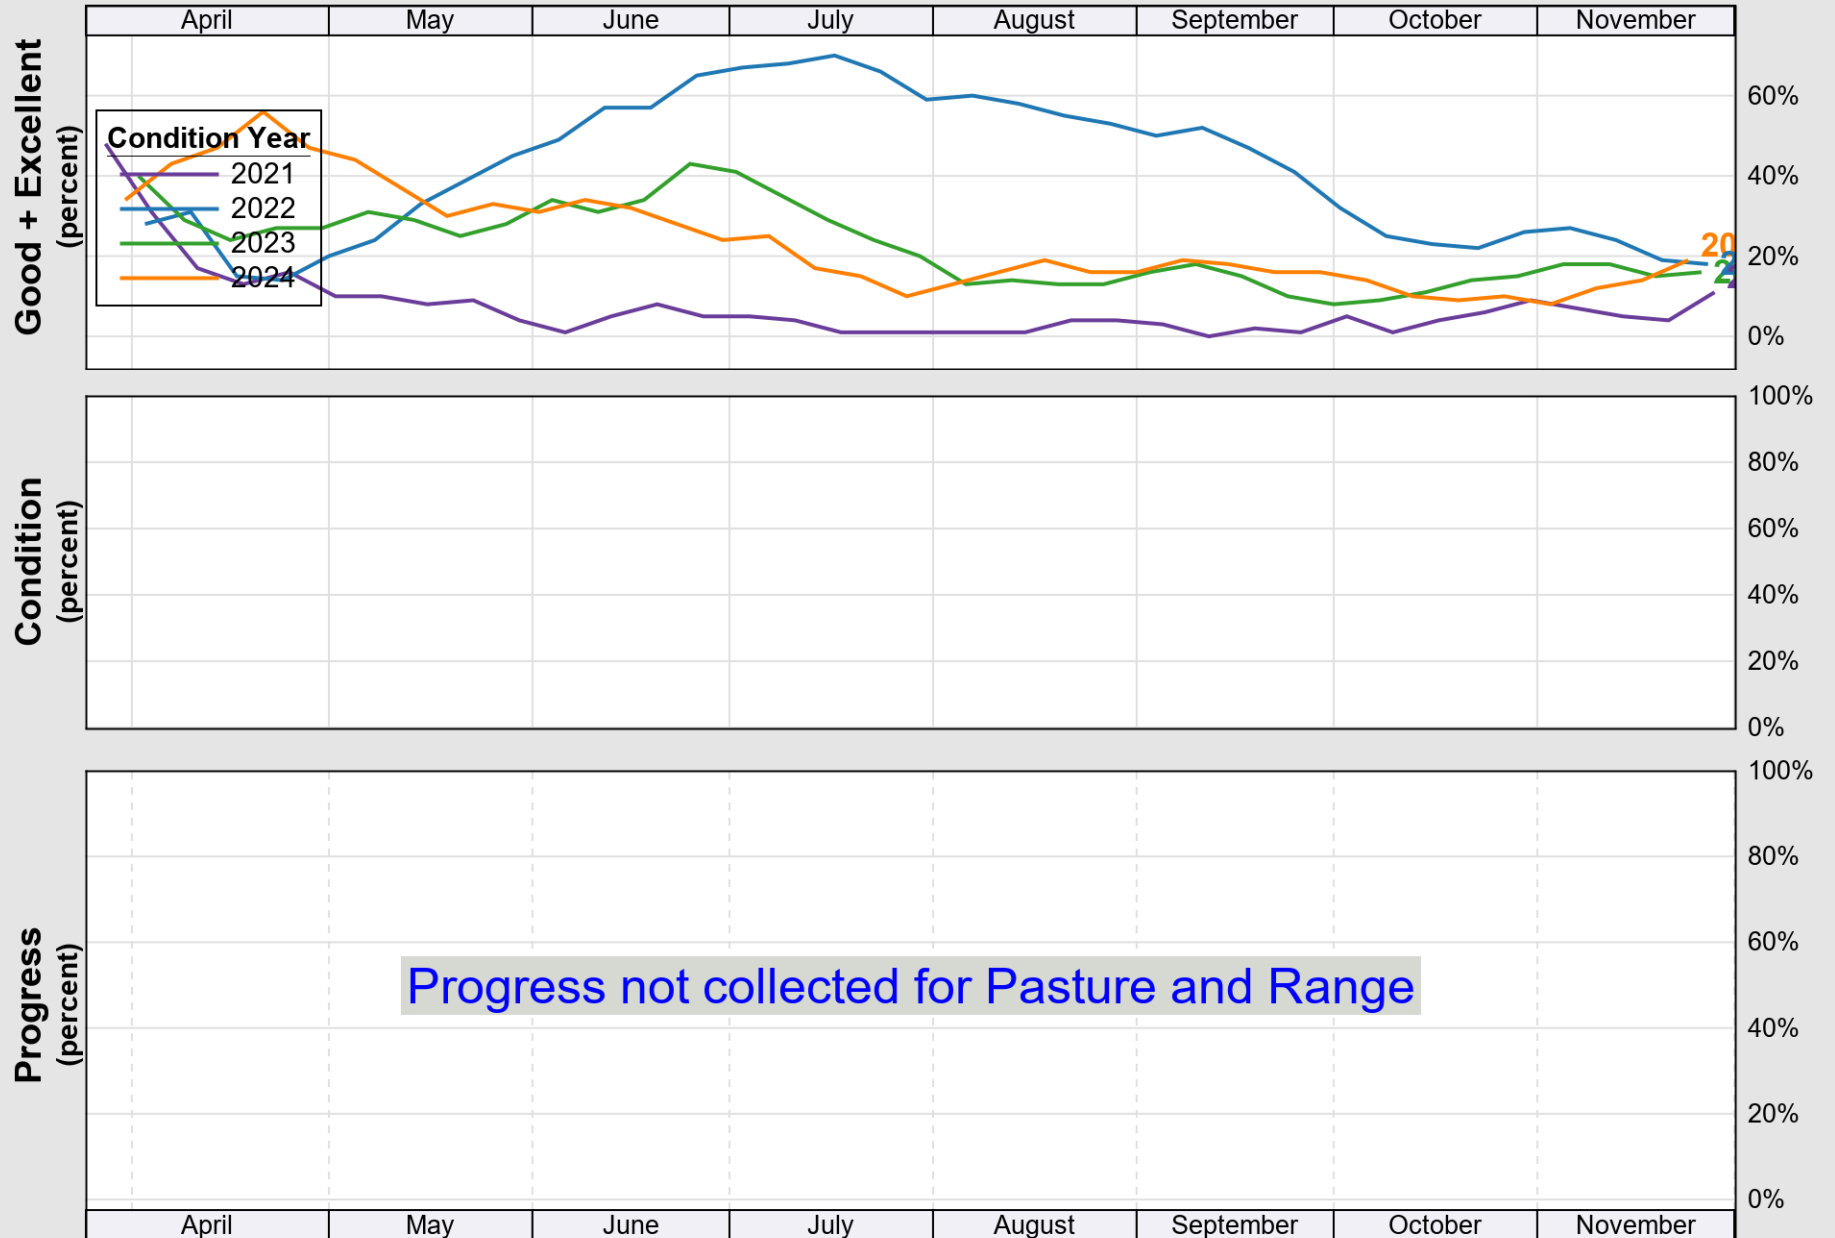

USDA

Crop Progress and Condition: Barley in Washington , 2025

NASS

Source: National Agricultural Statistics Service (NASS), Crop Progress Report

USDA

Crop Progress and Condition: Corn in Washington , 2025

NASS

Source: National Agricultural Statistics Service (NASS), Crop Progress Report

USDA

Crop Progress and Condition: Oats in Washington , 2025

NASS

Source: National Agricultural Statistics Service (NASS), Crop Progress Report

Source: National Agricultural Statistics Service (NASS), Crop Progress Report

USDA

Crop Progress and Condition: Spring Wheat in Washington , 2025

NASS

Progress Year(s) ——— 2025 ····· 2024 -·-·-·- 2020 - 2024