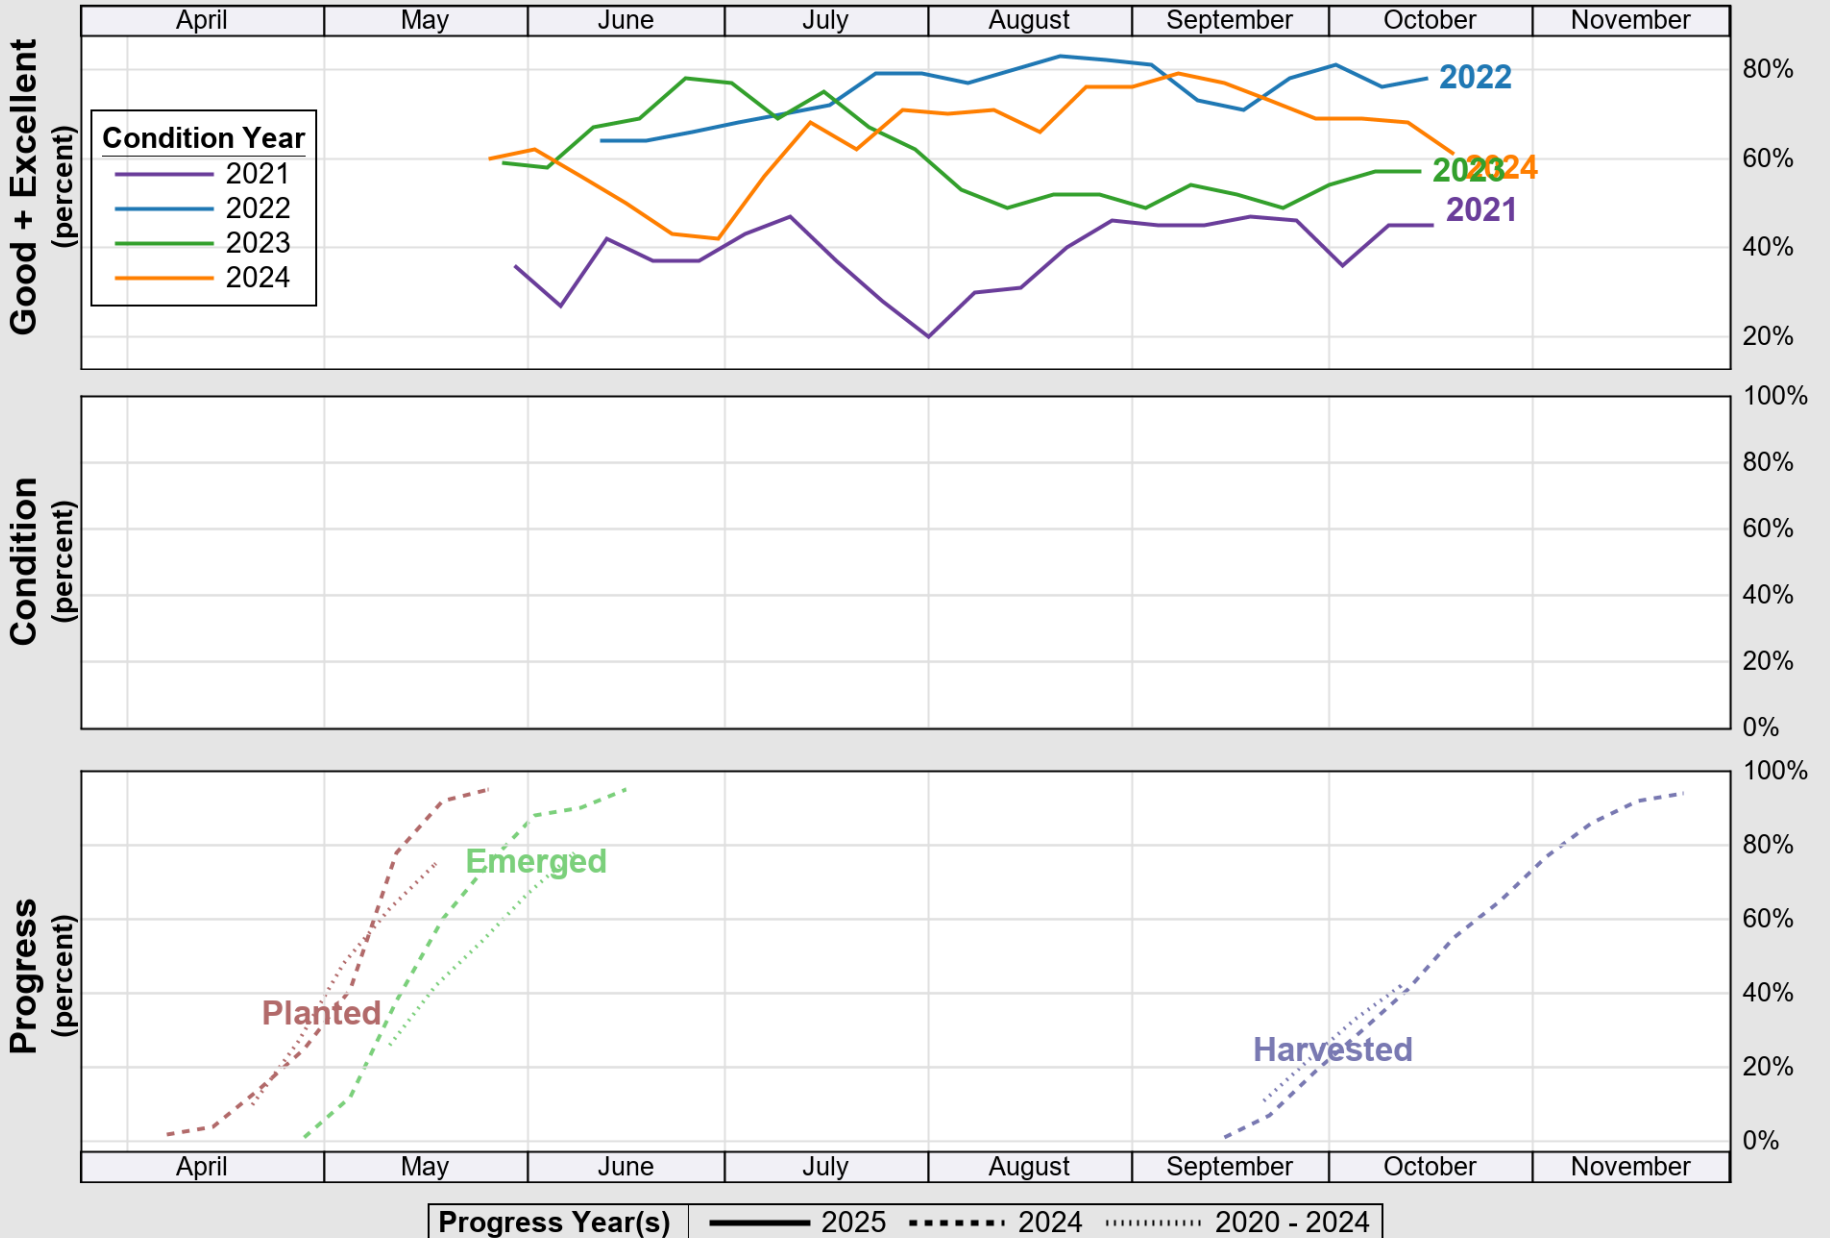

USDA

Crop Progress and Condition: Barley in Washington , 2025

NASS

Source: National Agricultural Statistics Service (NASS), Crop Progress Report

USDA

Crop Progress and Condition: Corn in Washington , 2025

NASS

Source: National Agricultural Statistics Service (NASS), Crop Progress Report

USDA

Crop Progress and Condition: Oats in Washington , 2025

NASS

Source: National Agricultural Statistics Service (NASS), Crop Progress Report

Source: National Agricultural Statistics Service (NASS), Crop Progress Report

USDA

Crop Progress and Condition: Spring Wheat in Washington , 2025

NASS

Progress Year(s) ——— 2025 ····· 2024 -·-·-·- 2020 - 2024