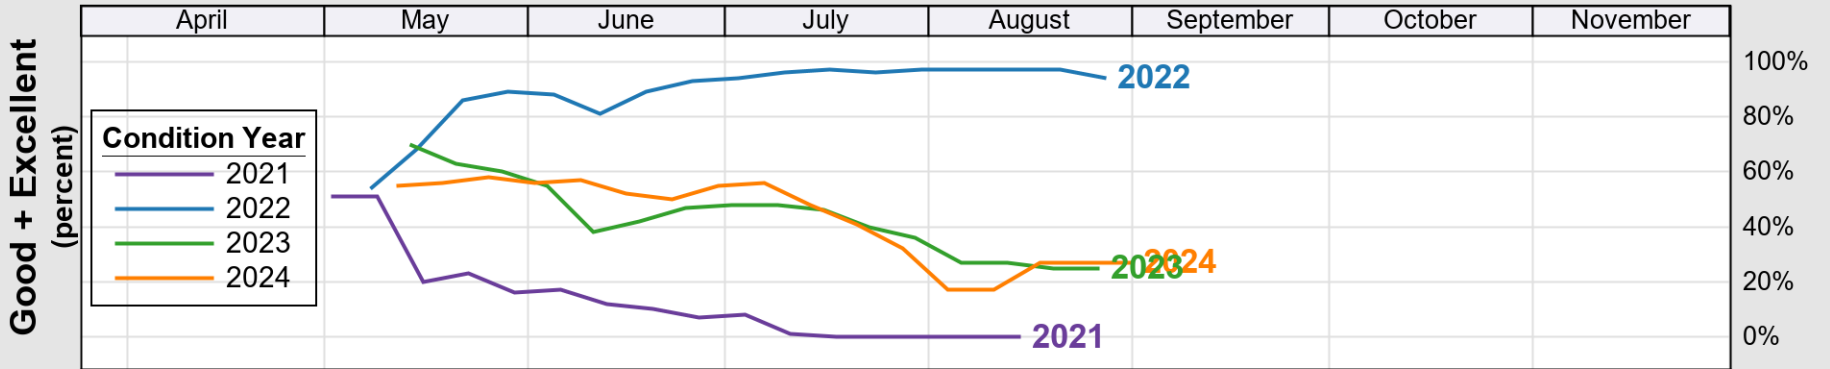

Source: National Agricultural Statistics Service (NASS), Crop Progress Report

USDA

Crop Progress and Condition: Oats in Washington , 2025

NASS

Source: National Agricultural Statistics Service (NASS), Crop Progress Report

Source: National Agricultural Statistics Service (NASS), Crop Progress Report

USDA

Crop Progress and Condition: Spring Wheat in Washington , 2025

NASS

Progress Year(s) ——— 2025 ····· 2024 -·-·-·- 2020 - 2024