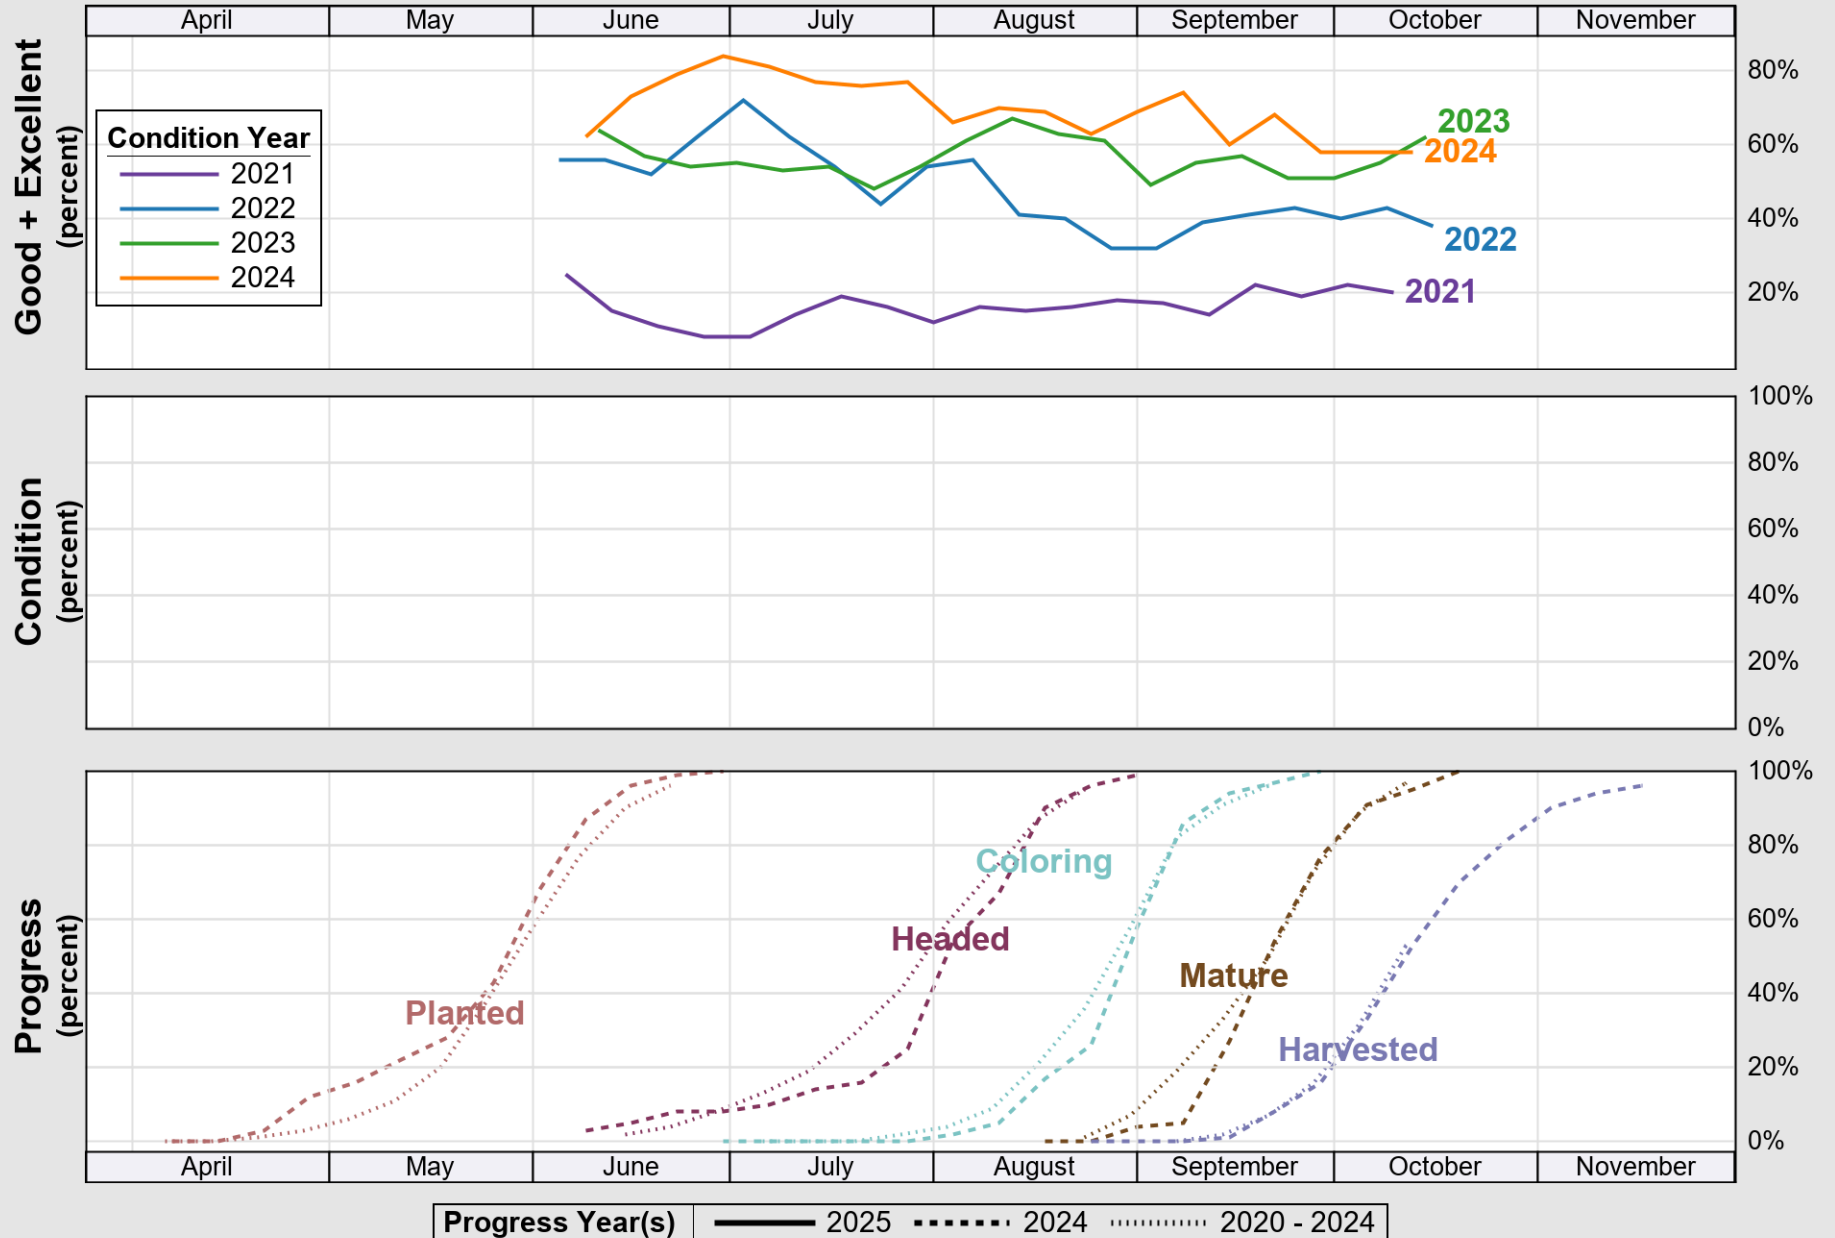

USDA

Crop Progress and Condition: Corn in South Dakota , 2025

NASS

Source: National Agricultural Statistics Service (NASS), Crop Progress Report

USDA

Crop Progress and Condition: Oats in South Dakota , 2025

NASS

Source: National Agricultural Statistics Service (NASS), Crop Progress Report

USDA Crop Progress and Condition: Pasture and Range in South Dakota , 2025 **NASS**

Source: National Agricultural Statistics Service (NASS), Crop Progress Report

USDA

Crop Progress and Condition: Sorghum in South Dakota , 2025

NASS

Source: National Agricultural Statistics Service (NASS), Crop Progress Report

USDA

Crop Progress and Condition: Soybeans in South Dakota , 2025

NASS

Source: National Agricultural Statistics Service (NASS), Crop Progress Report

USDA

Crop Progress and Condition: Spring Wheat in South Dakota , 2025

NASS

Source: National Agricultural Statistics Service (NASS), Crop Progress Report