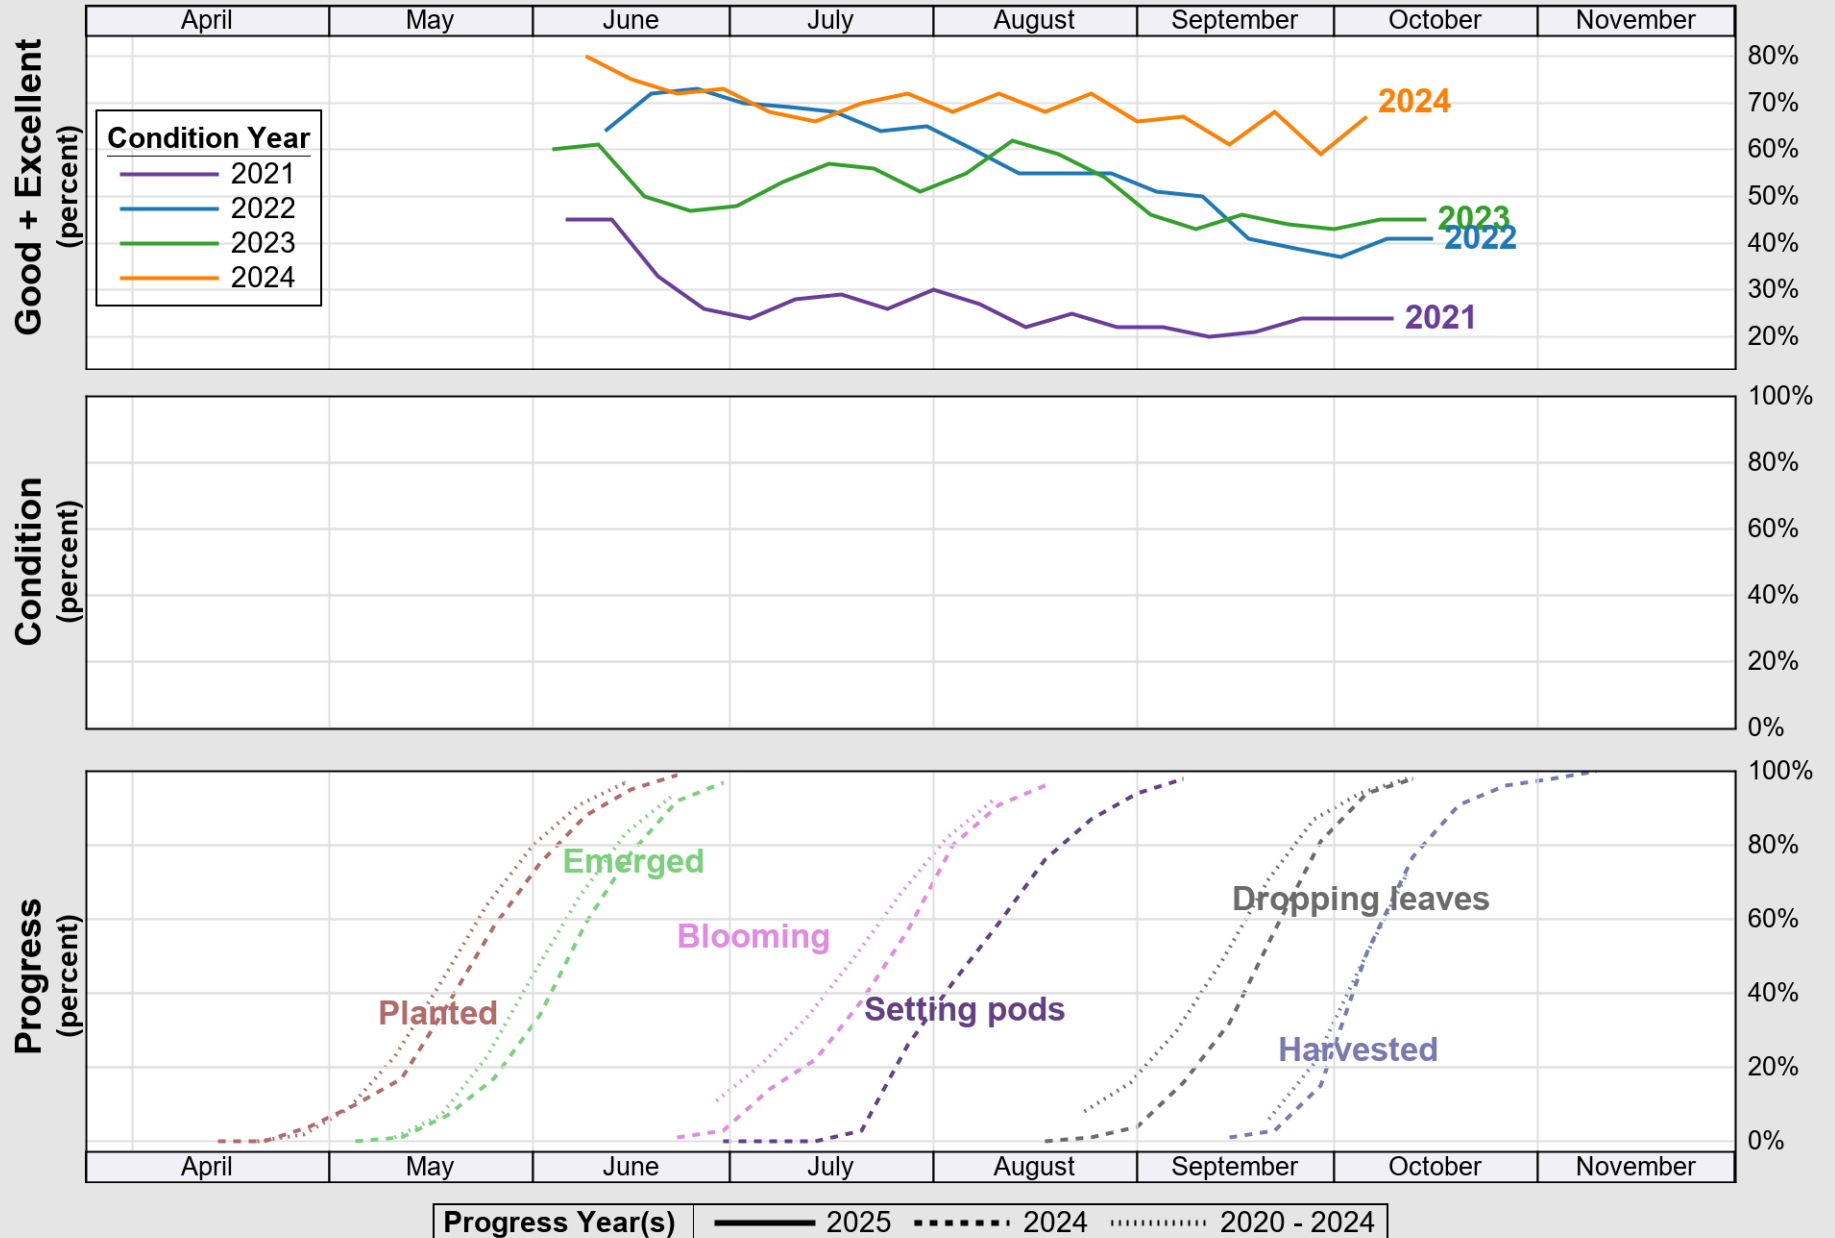

USDA

Crop Progress and Condition: Sorghum in South Dakota , 2025

NASS

Source: National Agricultural Statistics Service (NASS), Crop Progress Report

USDA

Crop Progress and Condition: Soybeans in South Dakota , 2025

NASS

Source: National Agricultural Statistics Service (NASS), Crop Progress Report

USDA

Crop Progress and Condition: Spring Wheat in South Dakota , 2025

NASS

Source: National Agricultural Statistics Service (NASS), Crop Progress Report

USDA

Crop Progress and Condition: Sunflower in South Dakota , 2025

NASS

Source: National Agricultural Statistics Service (NASS), Crop Progress Report

USDA

Crop Progress and Condition: Winter Wheat in South Dakota , 2025

NASS

Progress Year(s) — 2025 ····· 2024 - - - - - 2020 - 2024

Source: National Agricultural Statistics Service (NASS), Crop Progress Report