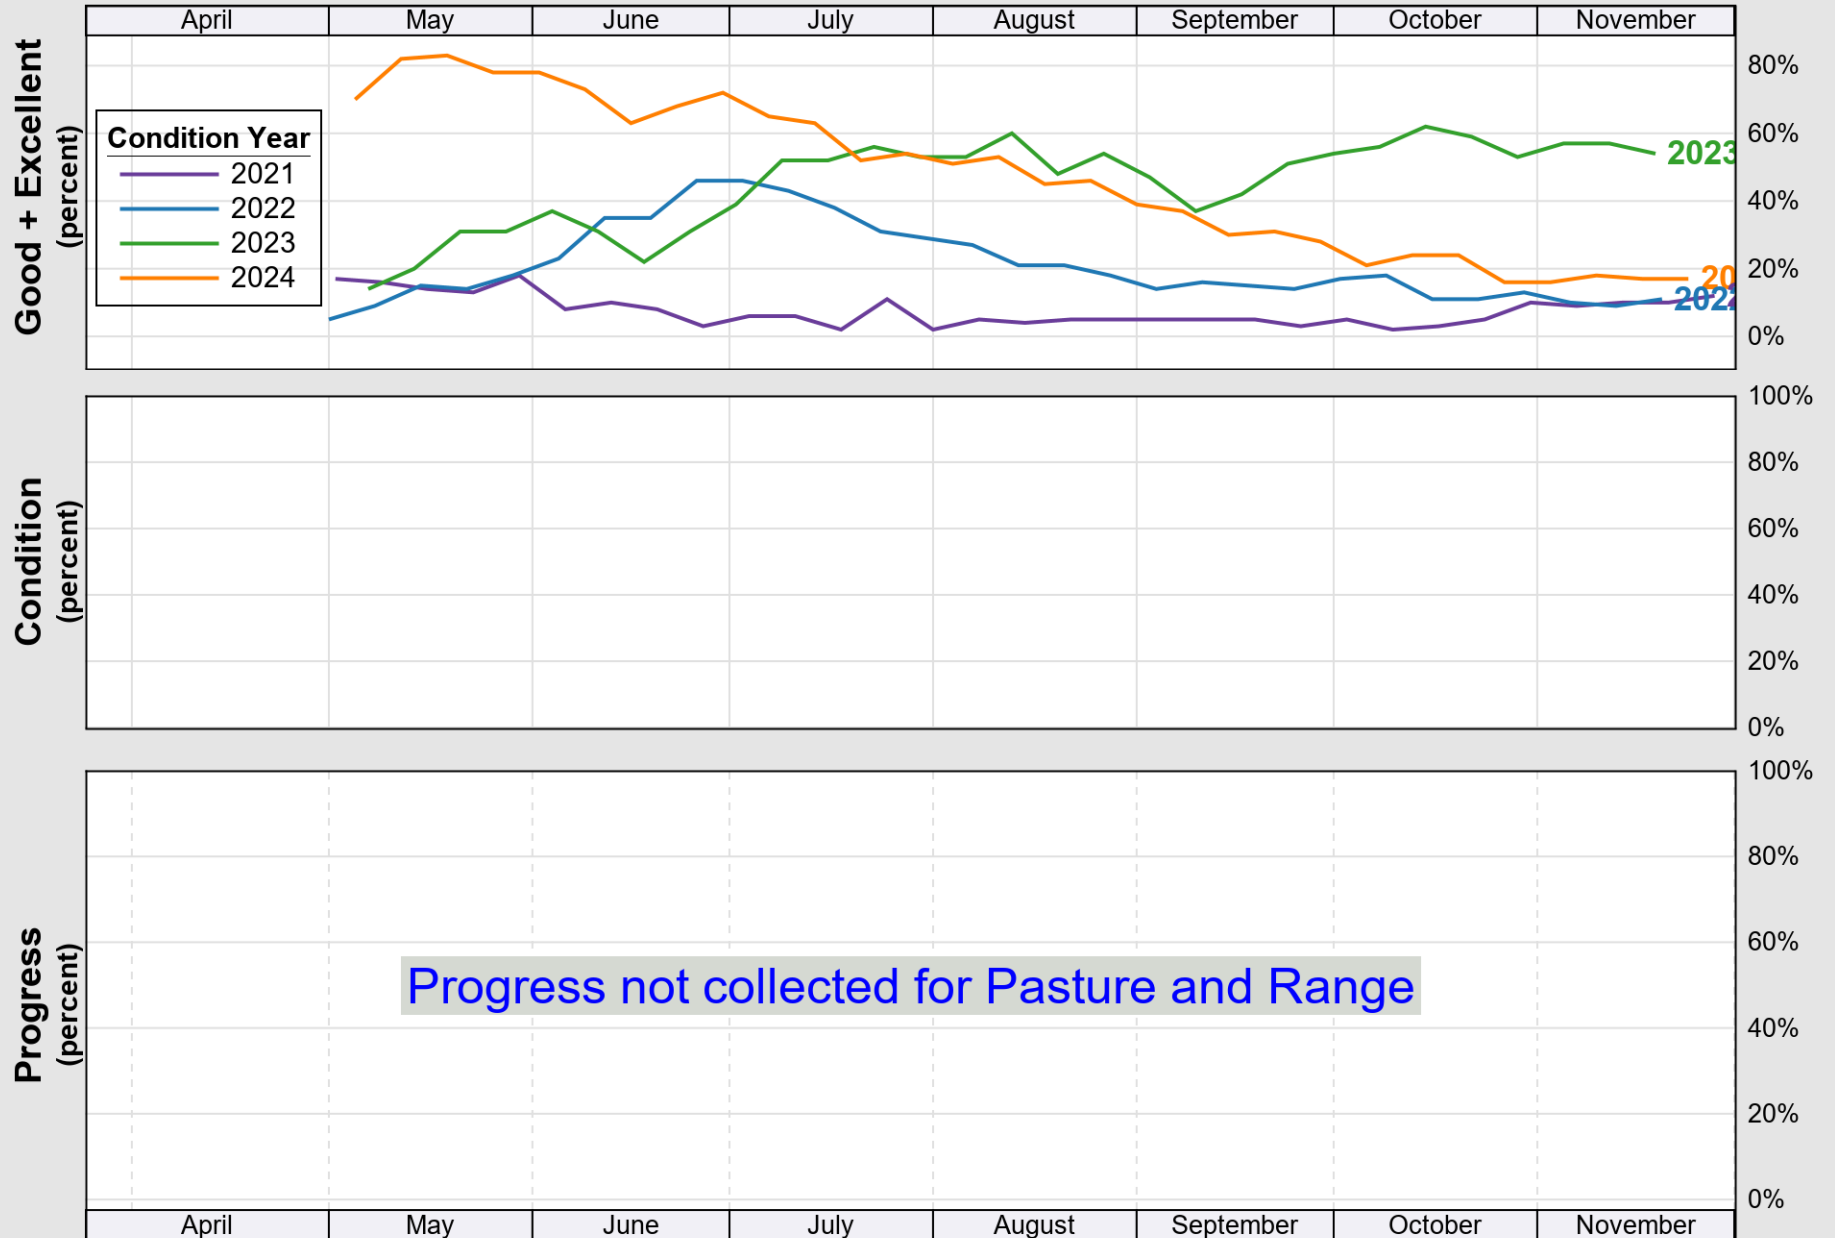

USDA

Crop Progress and Condition: Corn in South Dakota , 2025

NASS

Source: National Agricultural Statistics Service (NASS), Crop Progress Report

USDA

Crop Progress and Condition: Oats in South Dakota , 2025

NASS

Source: National Agricultural Statistics Service (NASS), Crop Progress Report

USDA Crop Progress and Condition: Pasture and Range in South Dakota , 2025 **NASS**

Source: National Agricultural Statistics Service (NASS), Crop Progress Report