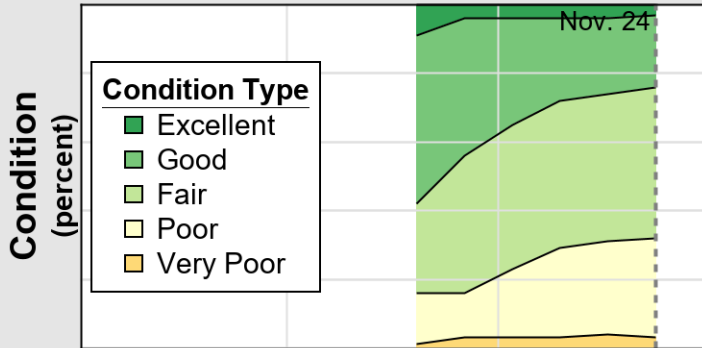

USDA

Crop Progress and Condition: Winter Wheat in South Dakota , 2025

NASS

Progress Year(s) — 2025   ····· 2024   - - - - - 2020 - 2024

Source: National Agricultural Statistics Service (NASS), Crop Progress Report