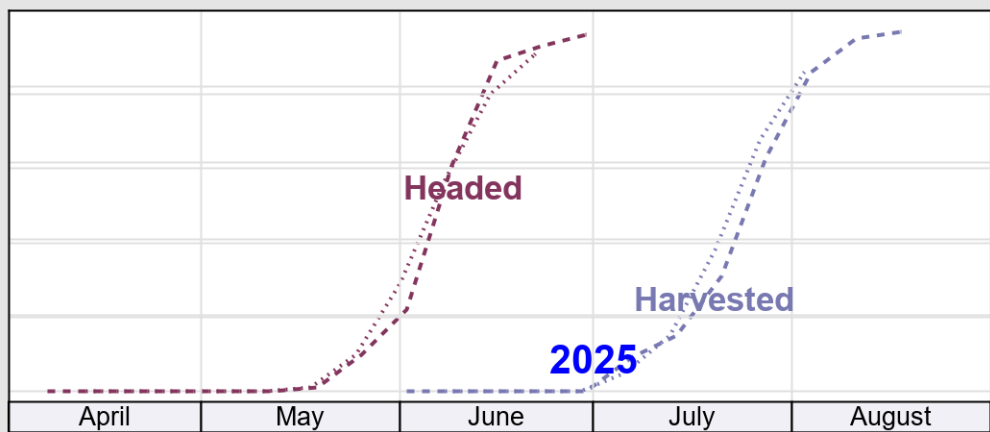

NASS

Source: National Agricultural Statistics Service (NASS), Crop Progress Report

USDA

Crop Progress and Condition: Spring Wheat in South Dakota , 2025

NASS

Source: National Agricultural Statistics Service (NASS), Crop Progress Report

USDA

Crop Progress and Condition: Sunflower in South Dakota , 2025

NASS

Source: National Agricultural Statistics Service (NASS), Crop Progress Report

USDA

Crop Progress and Condition: Winter Wheat in South Dakota , 2025

NASS

Progress Year(s) — 2025 ····· 2024 - - - - - 2020 - 2024

Source: National Agricultural Statistics Service (NASS), Crop Progress Report