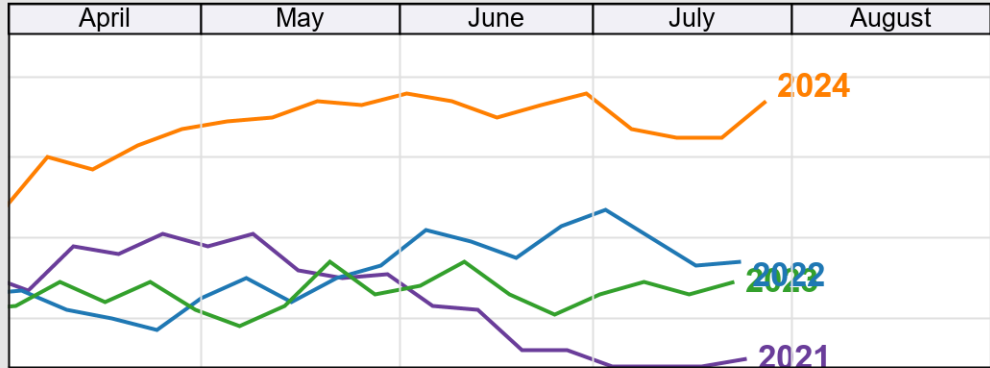

USDA

Crop Progress and Condition: Sunflower in South Dakota , 2025

NASS

Source: National Agricultural Statistics Service (NASS), Crop Progress Report

USDA

Crop Progress and Condition: Winter Wheat in South Dakota , 2025

NASS

Progress Year(s) — 2025 ····· 2024 - - - - - 2020 - 2024

Source: National Agricultural Statistics Service (NASS), Crop Progress Report