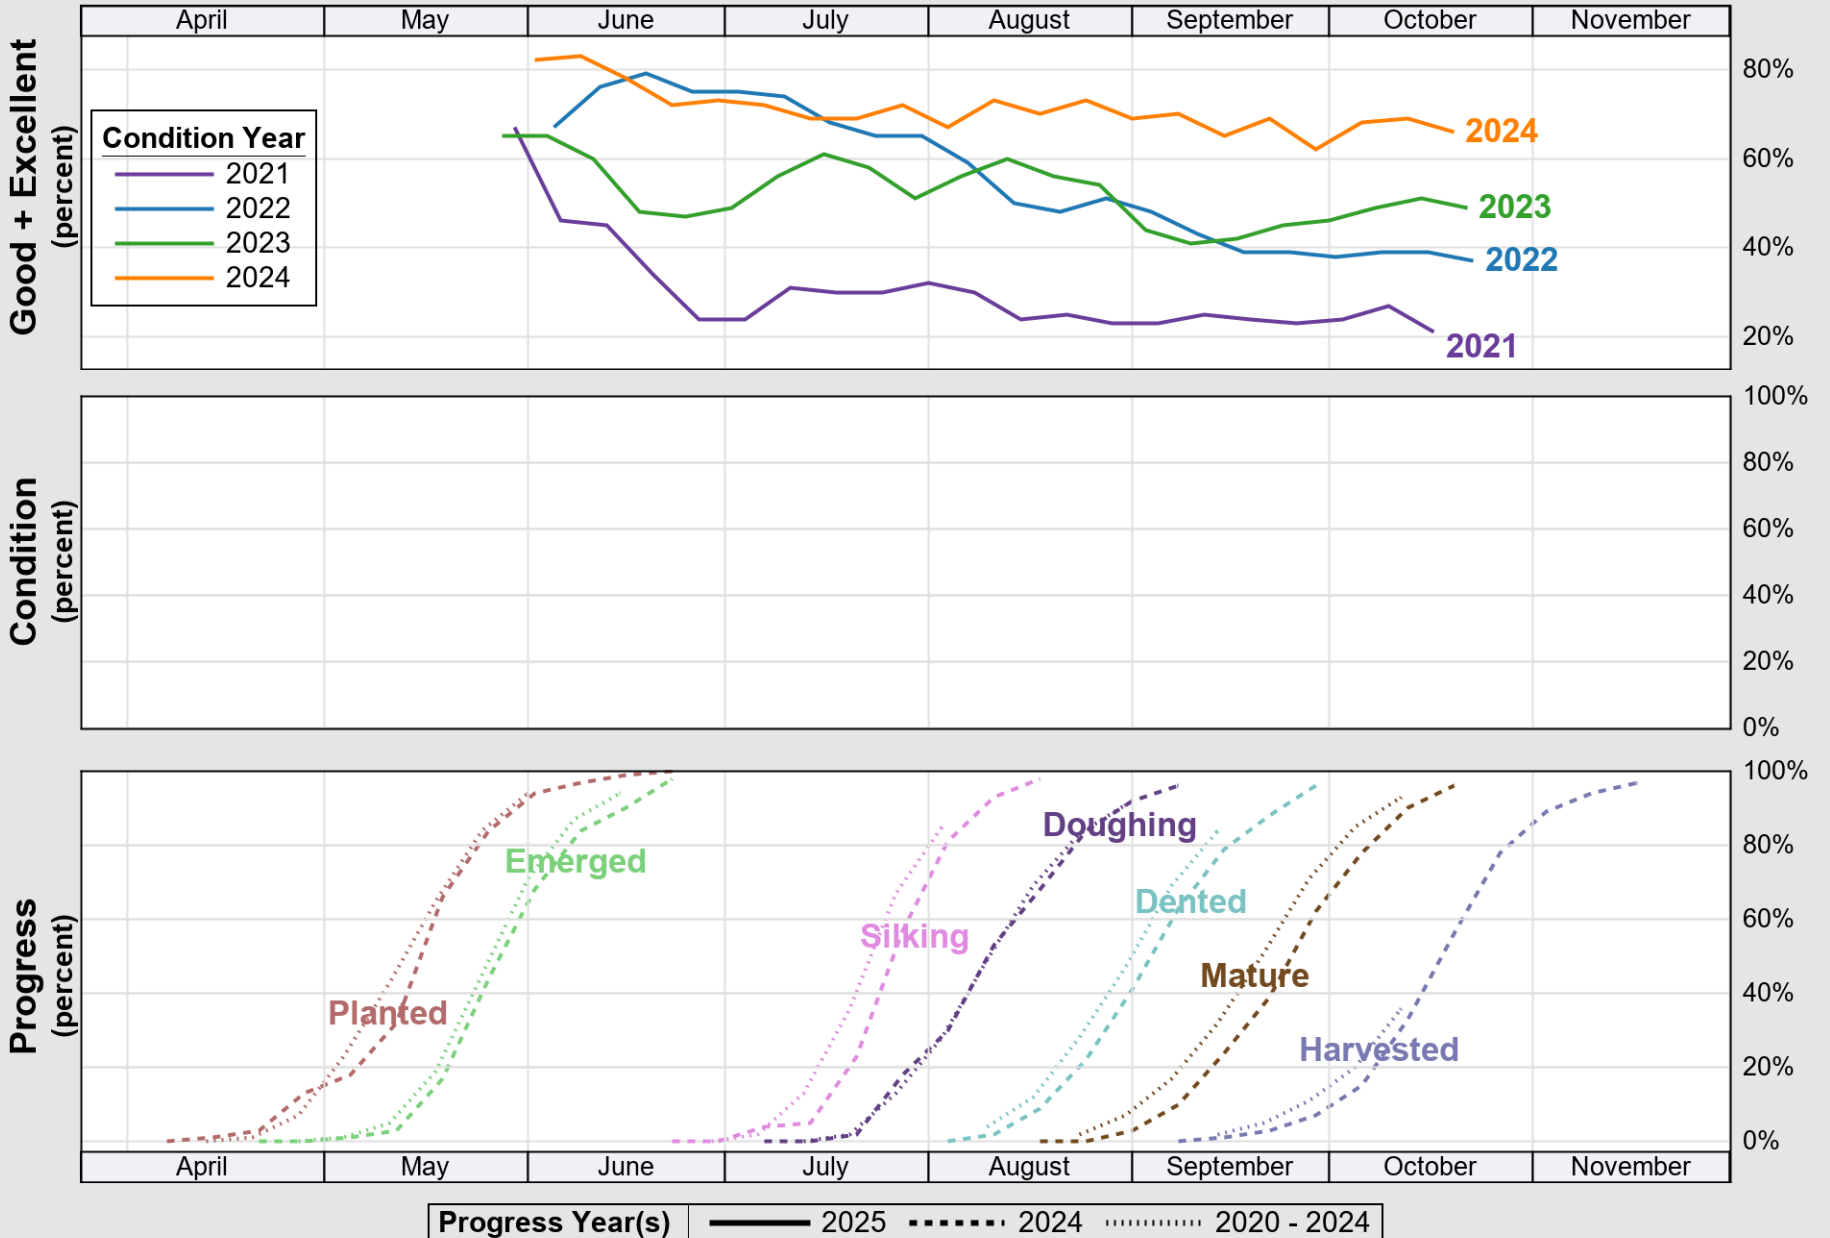

USDA

Crop Progress and Condition: Corn in South Dakota , 2025

NASS

Source: National Agricultural Statistics Service (NASS), Crop Progress Report

USDA

Crop Progress and Condition: Oats in South Dakota , 2025

NASS

Source: National Agricultural Statistics Service (NASS), Crop Progress Report

USDA Crop Progress and Condition: Pasture and Range in South Dakota , 2025 **NASS**

Source: National Agricultural Statistics Service (NASS), Crop Progress Report

USDA

Crop Progress and Condition: Sorghum in South Dakota , 2025

NASS

Source: National Agricultural Statistics Service (NASS), Crop Progress Report

USDA

Crop Progress and Condition: Soybeans in South Dakota , 2025

NASS

Source: National Agricultural Statistics Service (NASS), Crop Progress Report

USDA

Crop Progress and Condition: Spring Wheat in South Dakota , 2025

NASS

Source: National Agricultural Statistics Service (NASS), Crop Progress Report