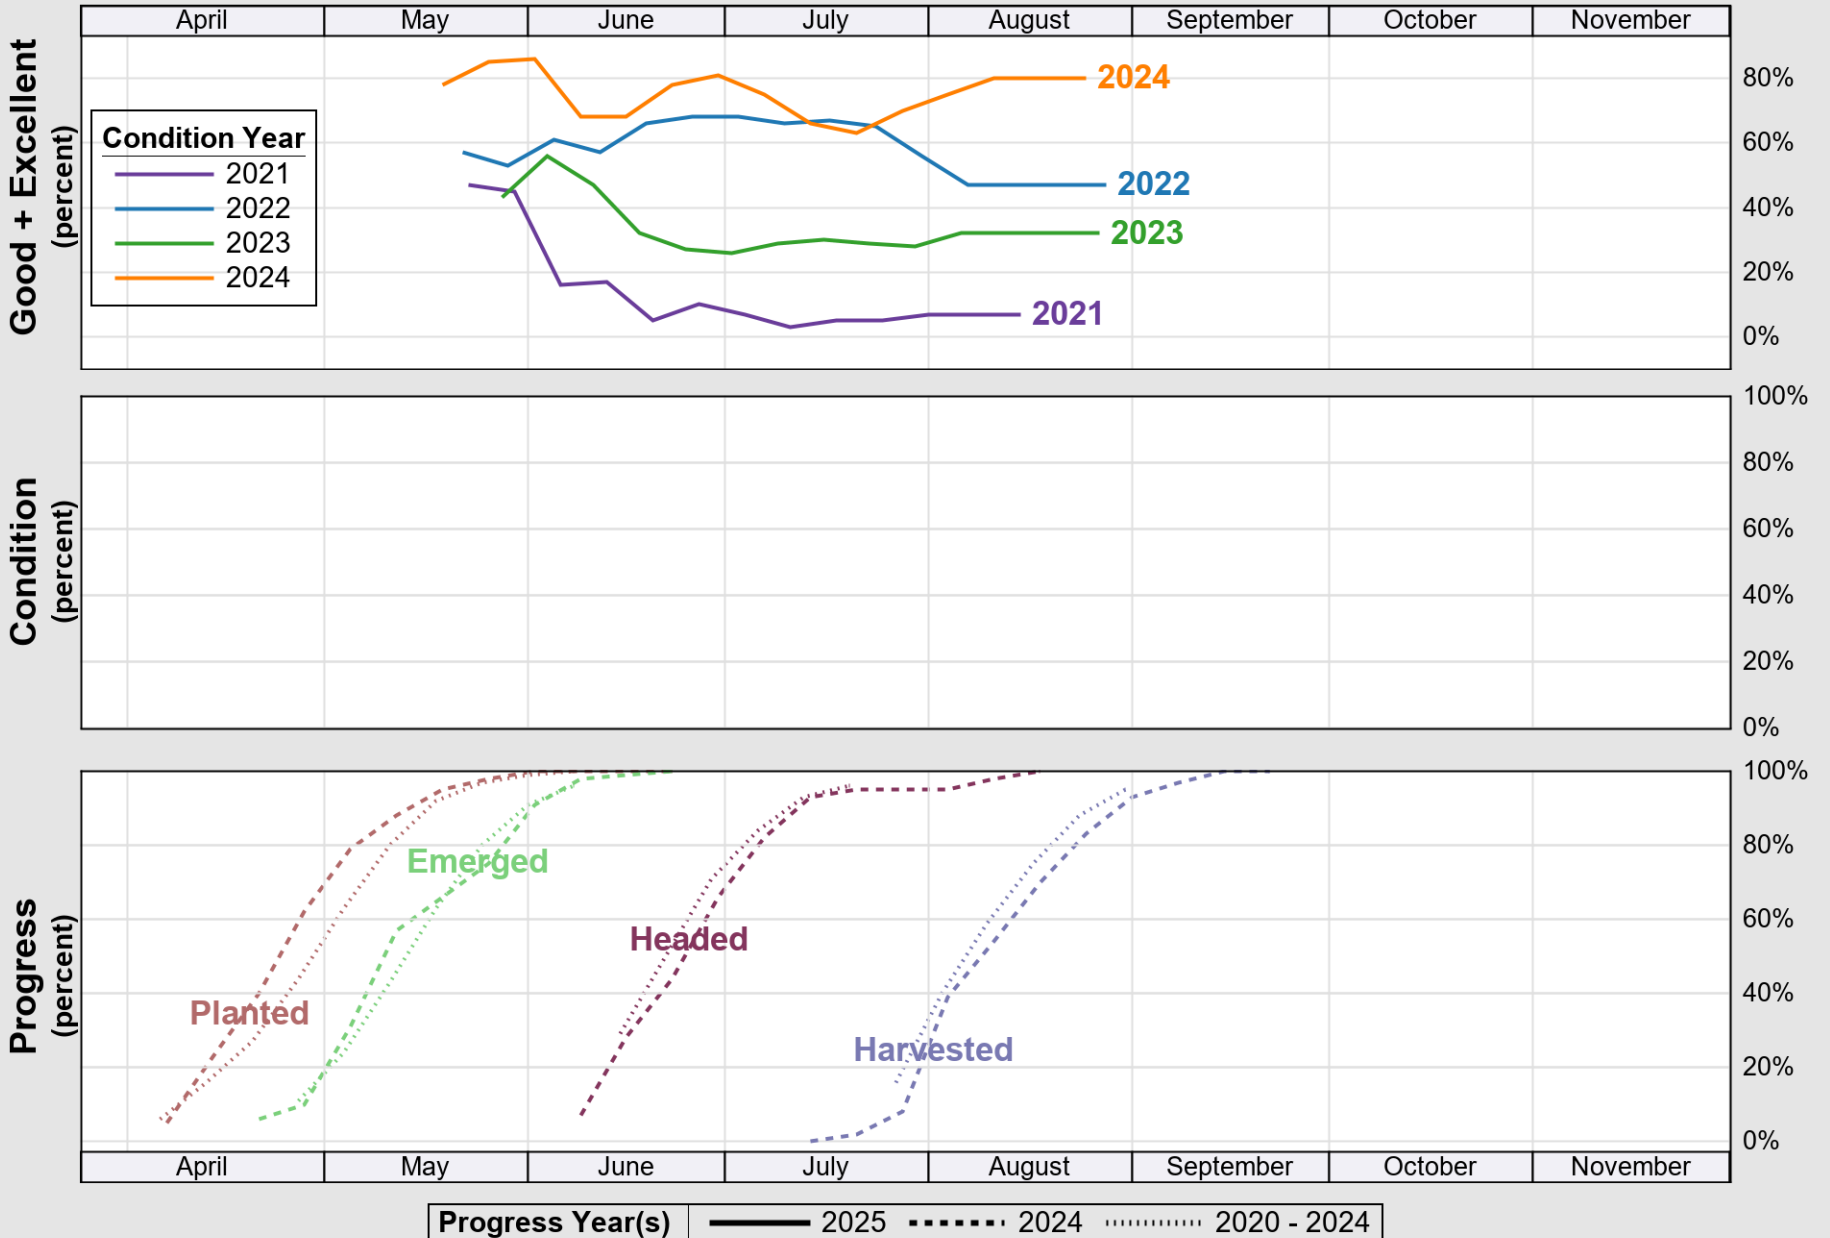

USDA

Crop Progress and Condition: Sorghum in South Dakota , 2025

NASS

Source: National Agricultural Statistics Service (NASS), Crop Progress Report

USDA

Crop Progress and Condition: Soybeans in South Dakota , 2025

NASS

Source: National Agricultural Statistics Service (NASS), Crop Progress Report

USDA

Crop Progress and Condition: Spring Wheat in South Dakota , 2025

NASS

Source: National Agricultural Statistics Service (NASS), Crop Progress Report

USDA

Crop Progress and Condition: Sunflower in South Dakota , 2025

NASS

Source: National Agricultural Statistics Service (NASS), Crop Progress Report

USDA

Crop Progress and Condition: Winter Wheat in South Dakota , 2025

NASS

Progress Year(s) — 2025 ····· 2024 - - - - - 2020 - 2024

Source: National Agricultural Statistics Service (NASS), Crop Progress Report