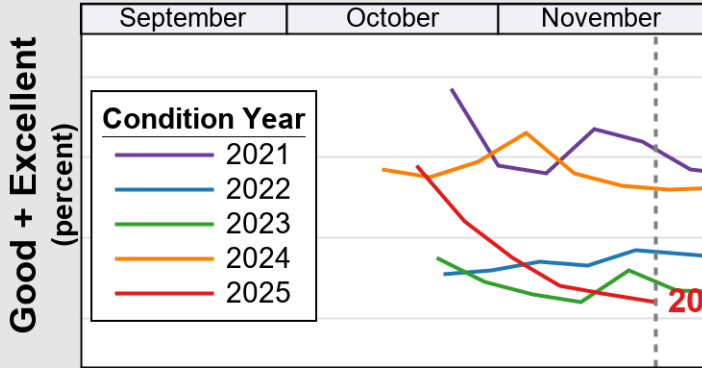

USDA

Crop Progress and Condition: Sunflower in South Dakota , 2025

NASS

Source: National Agricultural Statistics Service (NASS), Crop Progress Report

USDA

Crop Progress and Condition: Winter Wheat in South Dakota , 2025

NASS

Progress Year(s) — 2025 ····· 2024 - - - - - 2020 - 2024

Source: National Agricultural Statistics Service (NASS), Crop Progress Report