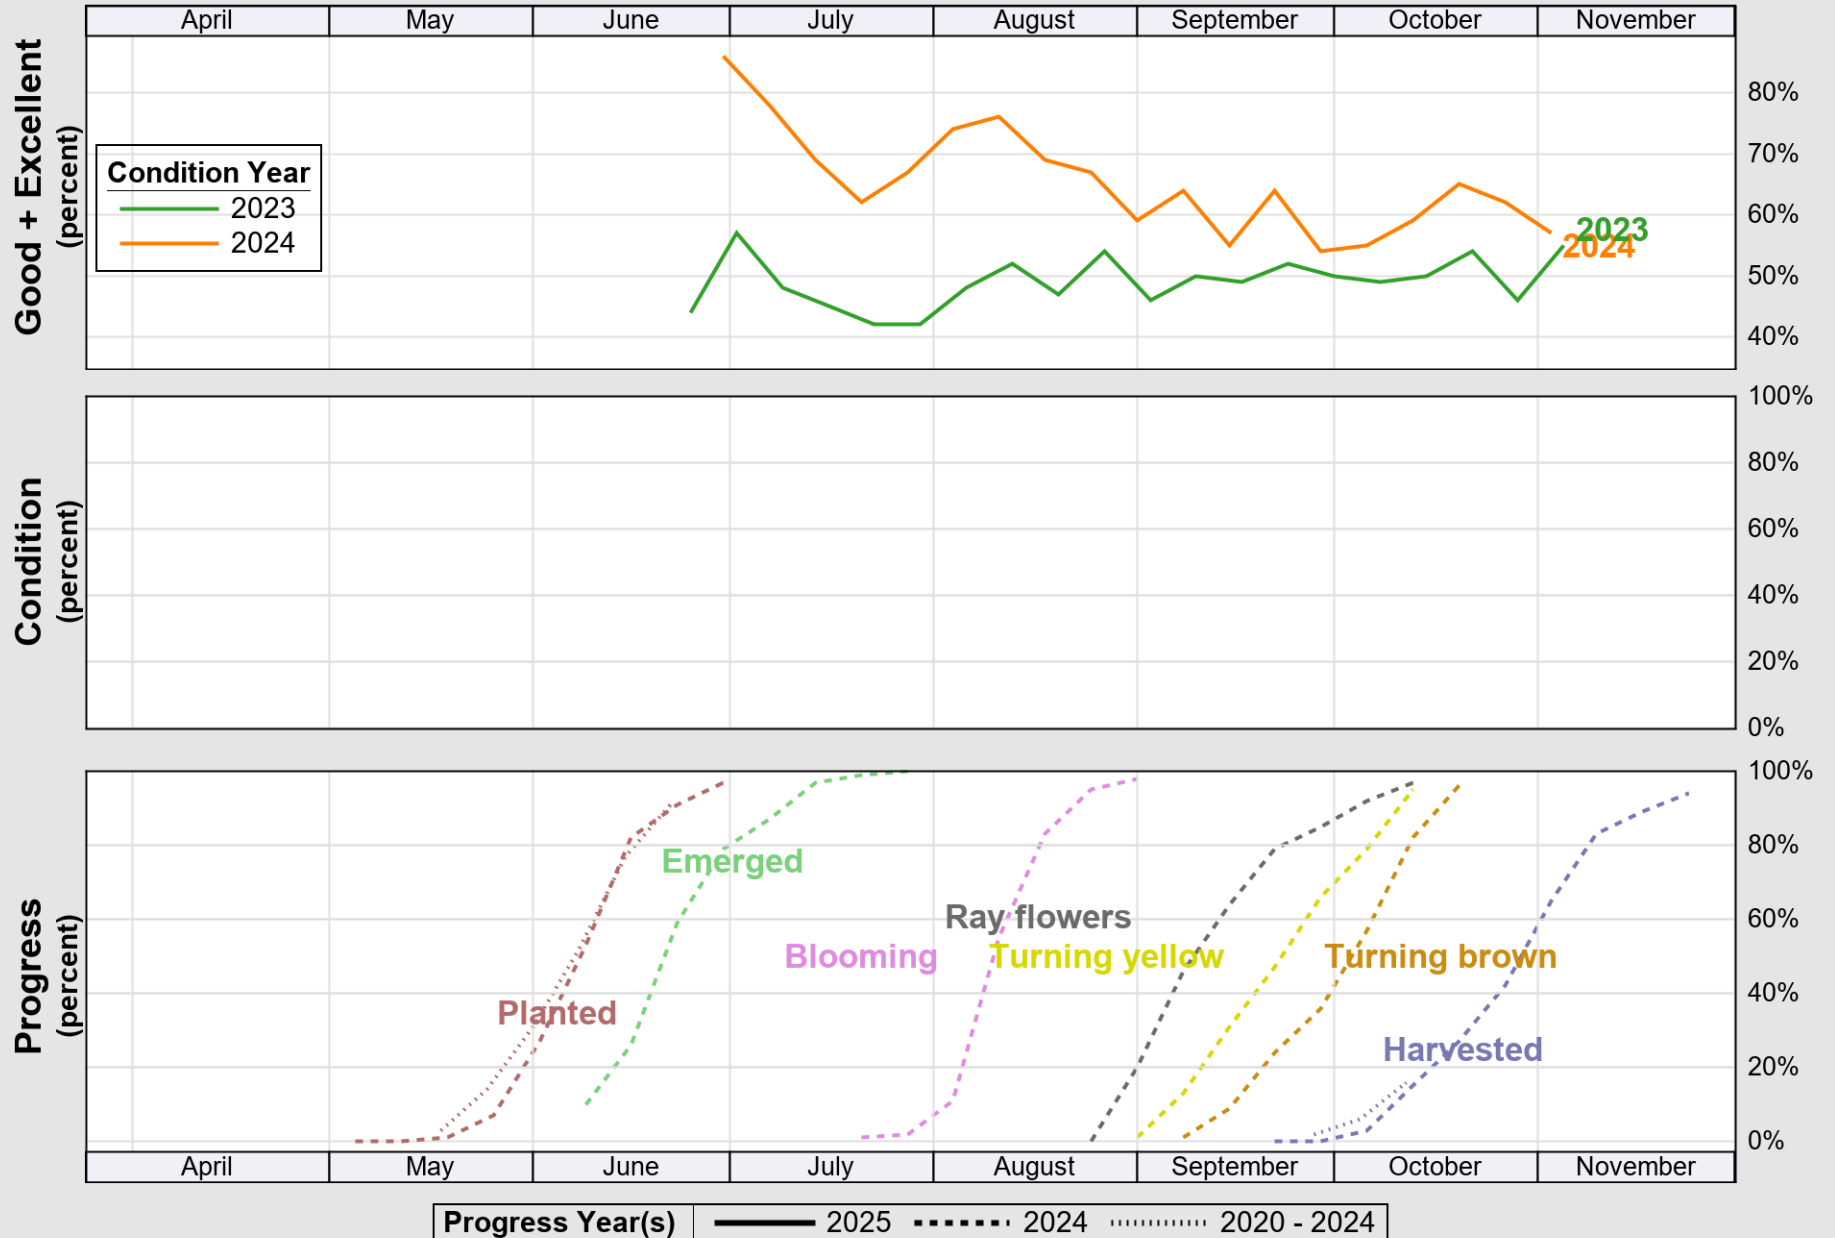

USDA

Crop Progress and Condition: Sorghum in South Dakota , 2025

NASS

Source: National Agricultural Statistics Service (NASS), Crop Progress Report

USDA

Crop Progress and Condition: Soybeans in South Dakota , 2025

NASS

Source: National Agricultural Statistics Service (NASS), Crop Progress Report

USDA

Crop Progress and Condition: Spring Wheat in South Dakota , 2025

NASS

Source: National Agricultural Statistics Service (NASS), Crop Progress Report

USDA

Crop Progress and Condition: Sunflower in South Dakota , 2025

NASS

Source: National Agricultural Statistics Service (NASS), Crop Progress Report

USDA

Crop Progress and Condition: Winter Wheat in South Dakota , 2025

NASS

Progress Year(s) — 2025 ····· 2024 - - - - - 2020 - 2024

Source: National Agricultural Statistics Service (NASS), Crop Progress Report