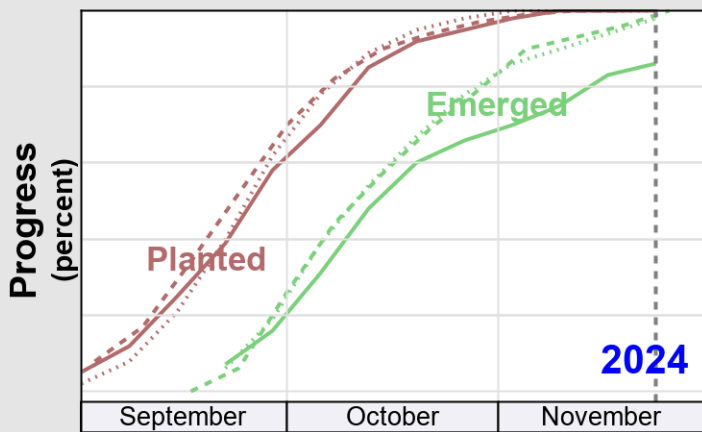

NASS

Source: National Agricultural Statistics Service (NASS), Crop Progress Report

USDA

Crop Progress and Condition: Spring Wheat in South Dakota , 2025

NASS

Source: National Agricultural Statistics Service (NASS), Crop Progress Report

USDA

Crop Progress and Condition: Sunflower in South Dakota , 2025

NASS

Source: National Agricultural Statistics Service (NASS), Crop Progress Report

USDA

Crop Progress and Condition: Winter Wheat in South Dakota , 2025

NASS

Progress Year(s) — 2025 ····· 2024 - - - - - 2020 - 2024

Source: National Agricultural Statistics Service (NASS), Crop Progress Report