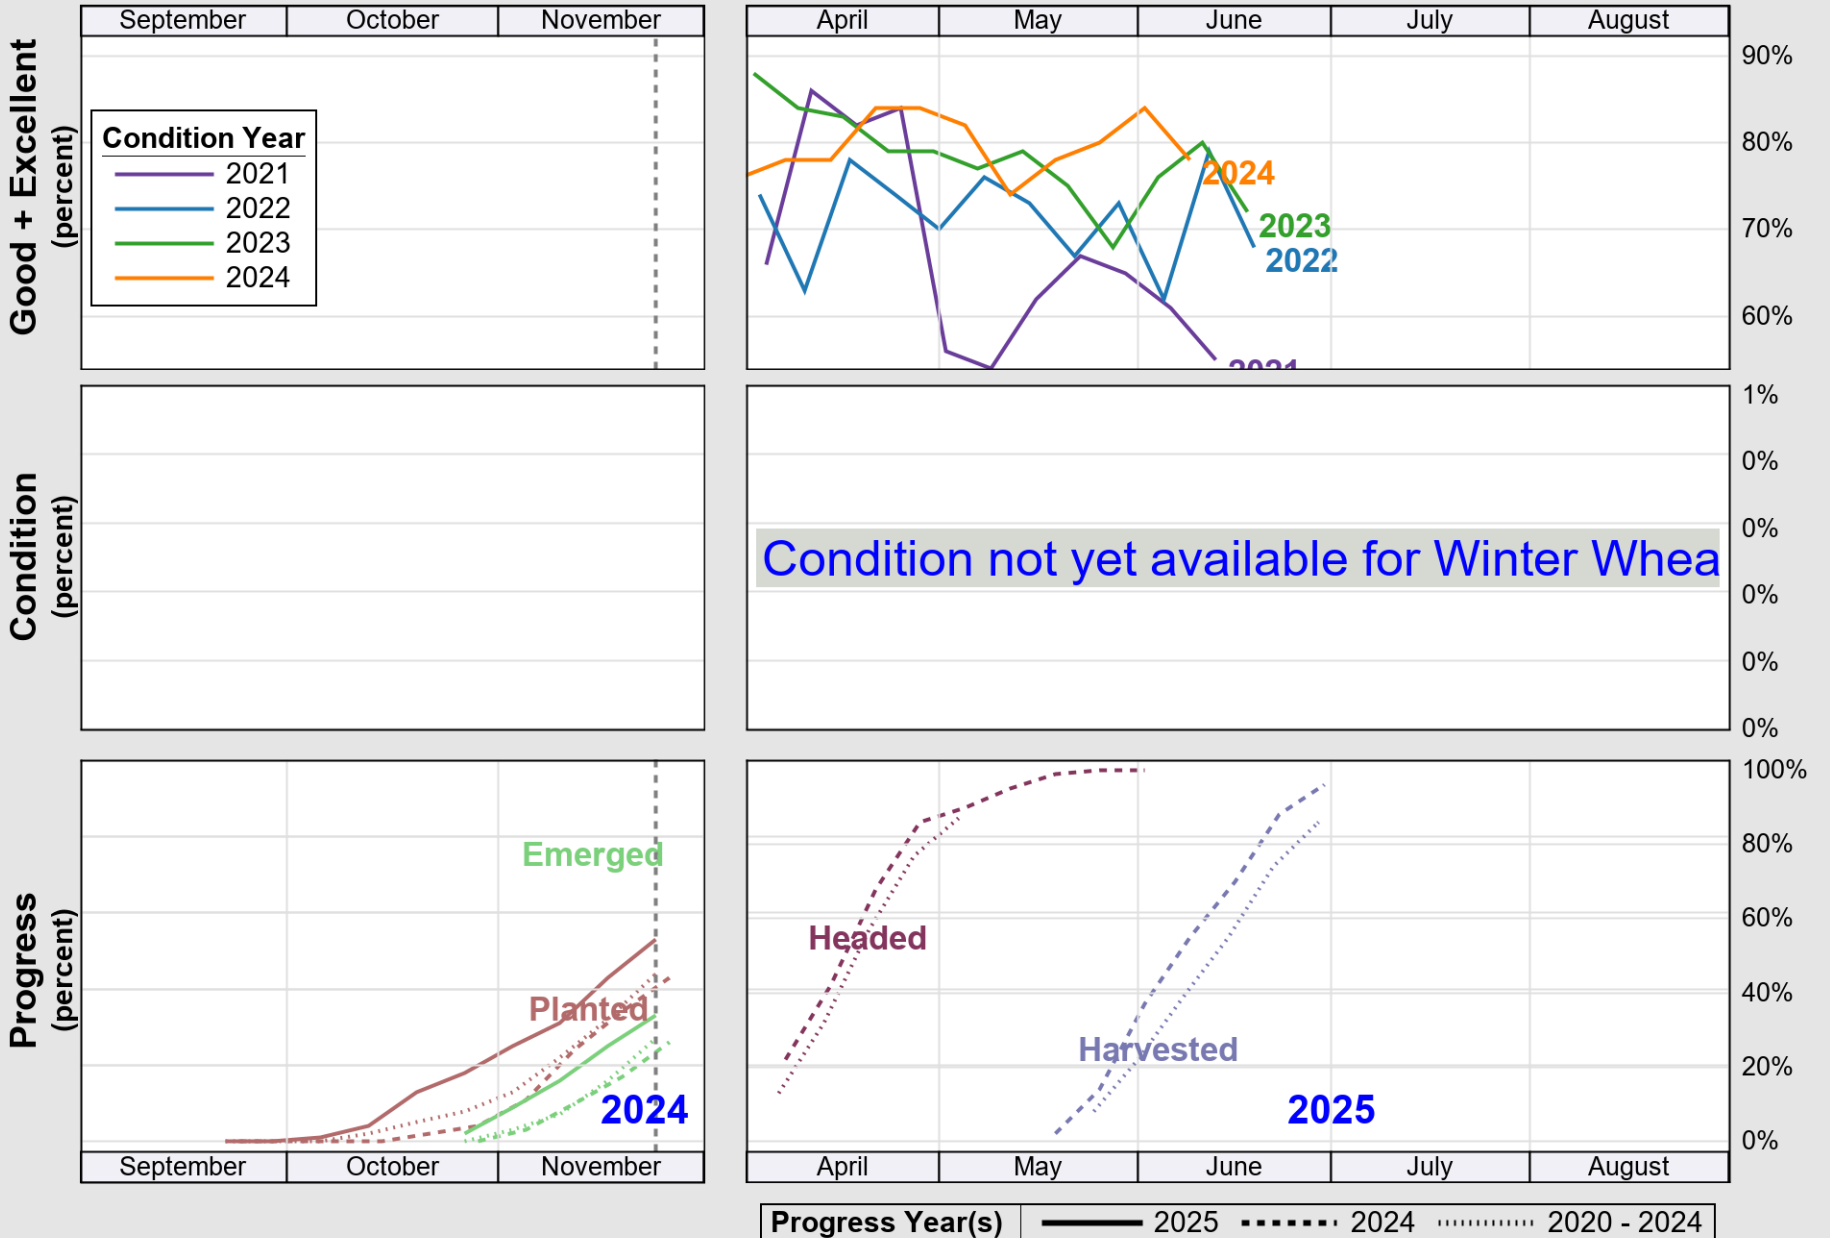

USDA

Crop Progress and Condition: Peanuts in South Carolina , 2025

NASS

Progress Year(s) ——— 2025 2024 - - - - - 2020 - 2024

Source: National Agricultural Statistics Service (NASS), Crop Progress Report

USDA

Crop Progress and Condition: Soybeans in South Carolina , 2025

NASS

Progress Year(s) — 2025 2024 - - - - - 2020 - 2024

Source: National Agricultural Statistics Service (NASS), Crop Progress Report

USDA

Crop Progress and Condition: Winter Wheat in South Carolina , 2025

NASS

Source: National Agricultural Statistics Service (NASS), Crop Progress Report