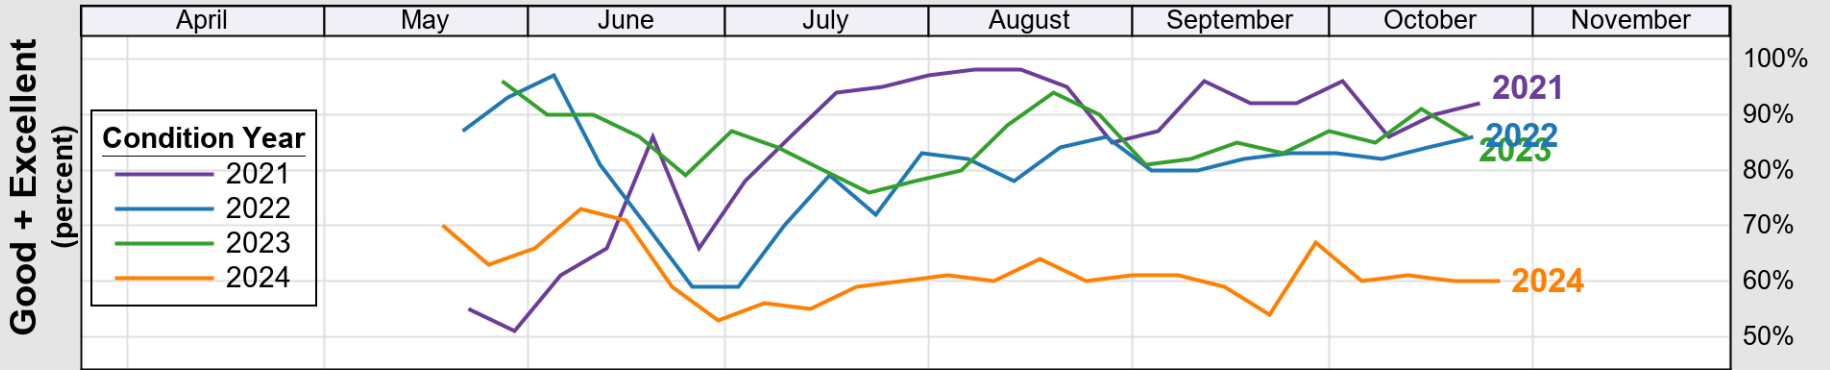

USDA

Crop Progress and Condition: Corn in South Carolina , 2025

NASS

Progress Year(s) ——— 2025 2024 - - - - - 2020 - 2024

Source: National Agricultural Statistics Service (NASS), Crop Progress Report

USDA

Crop Progress and Condition: Cotton in South Carolina , 2025

NASS

Source: National Agricultural Statistics Service (NASS), Crop Progress Report

USDA Crop Progress and Condition: Pasture and Range in South Carolina , 2025 **NASS**

Source: National Agricultural Statistics Service (NASS), Crop Progress Report

USDA

Crop Progress and Condition: Peanuts in South Carolina , 2025

NASS

Progress Year(s) ——— 2025 2024 - - - - - 2020 - 2024

Source: National Agricultural Statistics Service (NASS), Crop Progress Report

USDA

Crop Progress and Condition: Soybeans in South Carolina , 2025

NASS

Progress Year(s) — 2025 2024 - - - - - 2020 - 2024

Source: National Agricultural Statistics Service (NASS), Crop Progress Report

USDA

Crop Progress and Condition: Winter Wheat in South Carolina , 2025