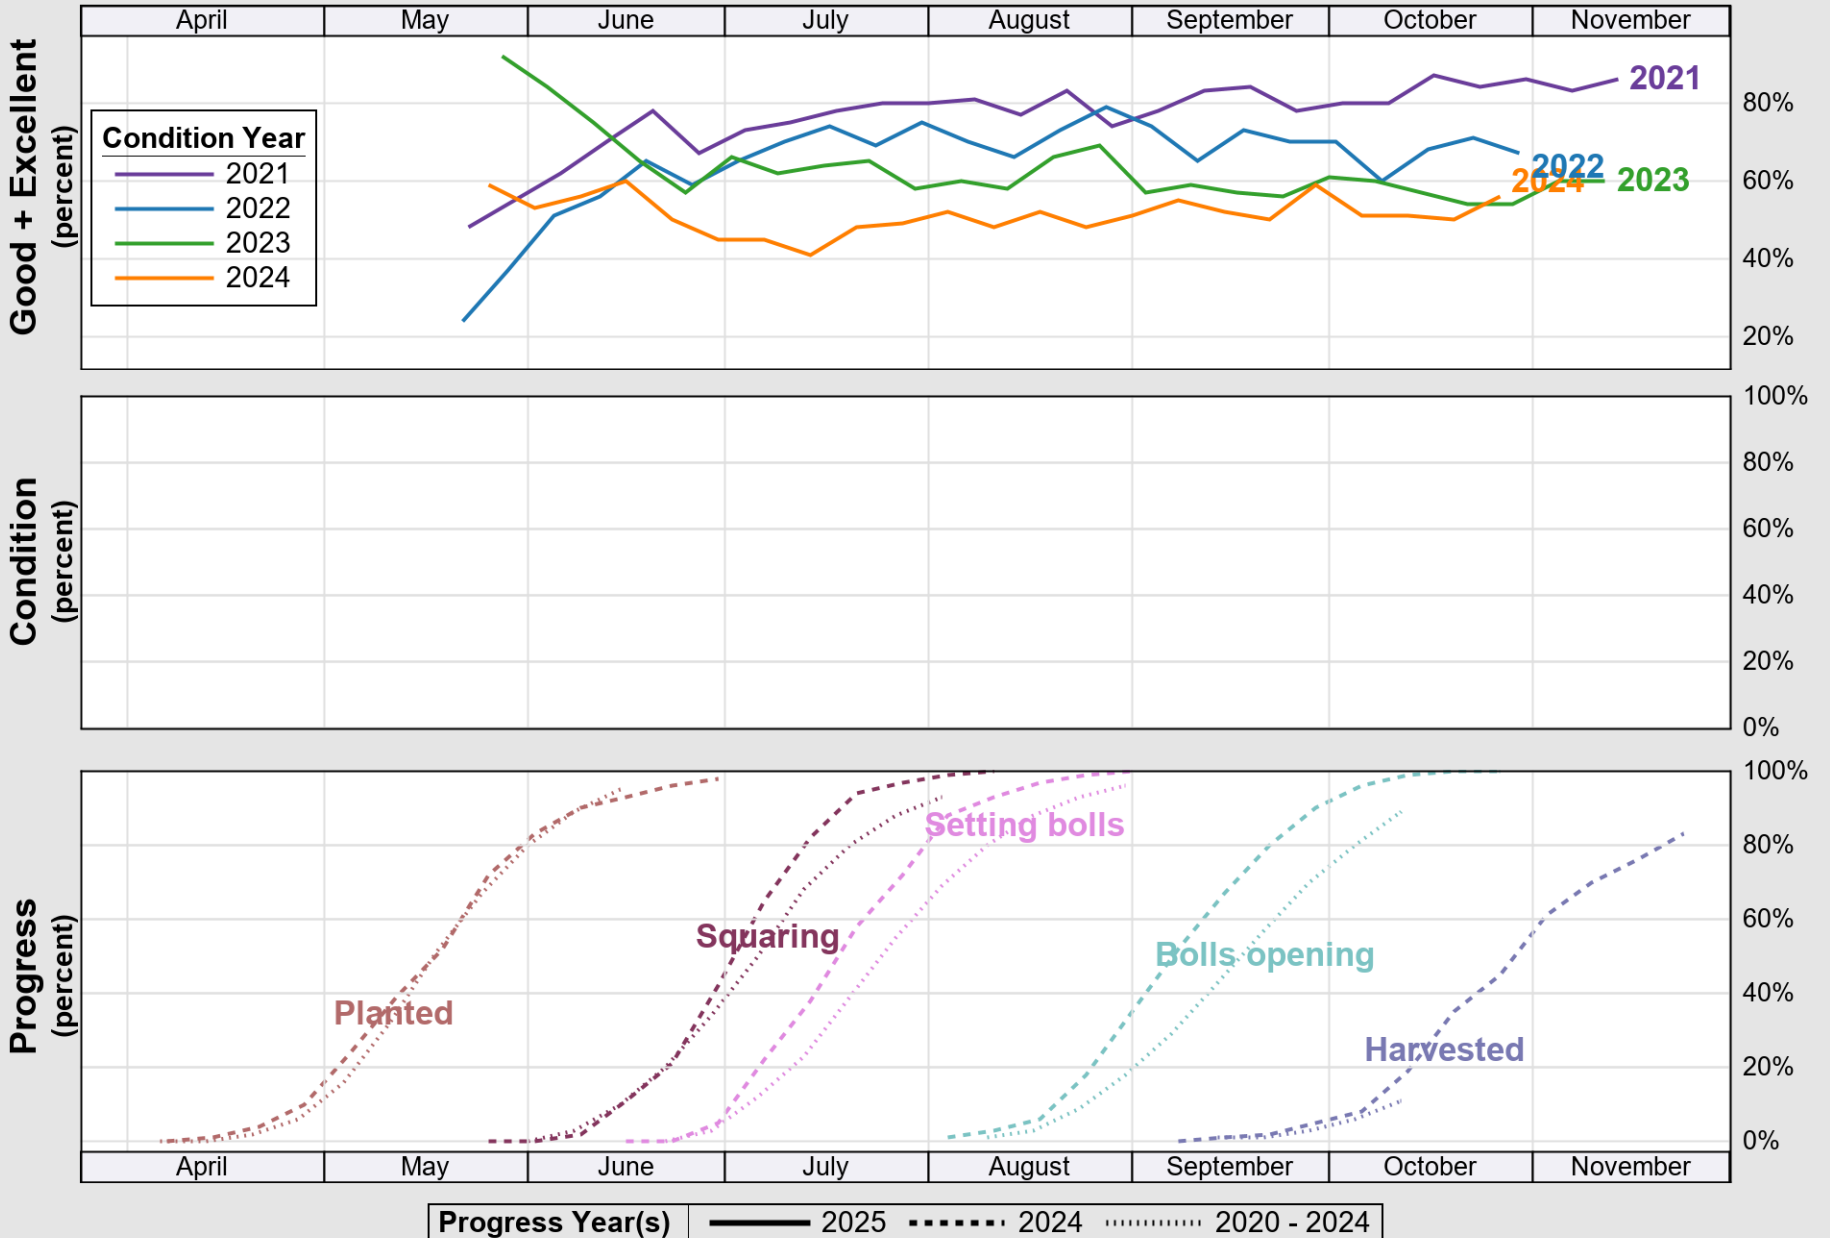

USDA

Crop Progress and Condition: Corn in South Carolina , 2025

NASS

Progress Year(s) ——— 2025 2024 - - - - - 2020 - 2024

Source: National Agricultural Statistics Service (NASS), Crop Progress Report

USDA

Crop Progress and Condition: Cotton in South Carolina , 2025

NASS

Source: National Agricultural Statistics Service (NASS), Crop Progress Report

USDA Crop Progress and Condition: Pasture and Range in South Carolina , 2025 **NASS**

Source: National Agricultural Statistics Service (NASS), Crop Progress Report

USDA

Crop Progress and Condition: Peanuts in South Carolina , 2025

NASS

Progress Year(s) ——— 2025 2024 - - - - - 2020 - 2024

Source: National Agricultural Statistics Service (NASS), Crop Progress Report

USDA

Crop Progress and Condition: Soybeans in South Carolina , 2025

NASS

Progress Year(s) — 2025 2024 - - - - - 2020 - 2024

Source: National Agricultural Statistics Service (NASS), Crop Progress Report

USDA

Crop Progress and Condition: Winter Wheat in South Carolina , 2025