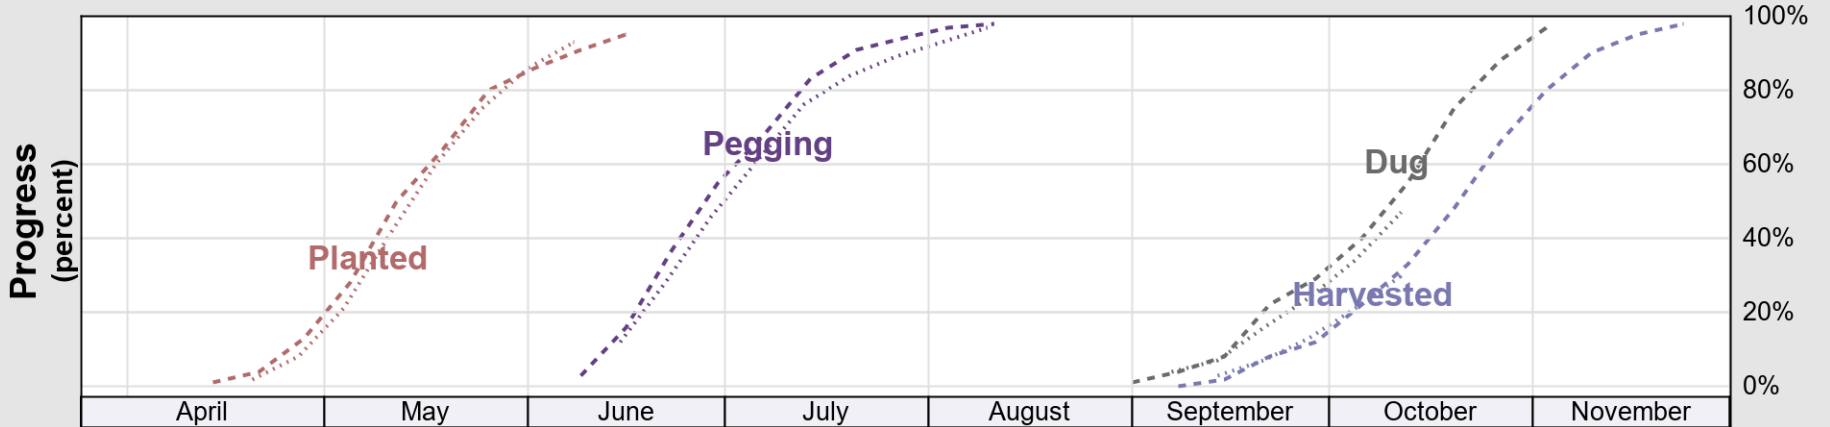

NASS

Source: National Agricultural Statistics Service (NASS), Crop Progress Report

USDA Crop Progress and Condition: Pasture and Range in South Carolina , 2025 **NASS**

Source: National Agricultural Statistics Service (NASS), Crop Progress Report

USDA

Crop Progress and Condition: Peanuts in South Carolina , 2025

NASS

Progress Year(s) ——— 2025 2024 - - - - - 2020 - 2024

Source: National Agricultural Statistics Service (NASS), Crop Progress Report

USDA