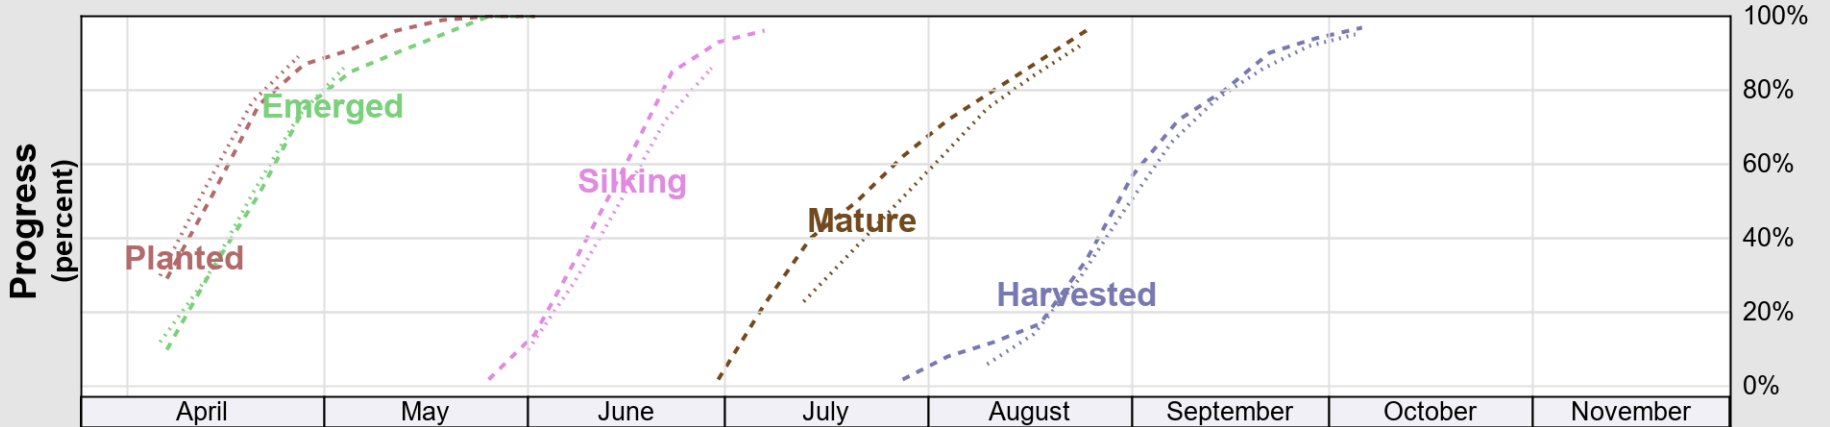

USDA

Crop Progress and Condition: Corn in South Carolina , 2025

NASS

Progress Year(s) ——— 2025 2024 - - - - - 2020 - 2024

Source: National Agricultural Statistics Service (NASS), Crop Progress Report

USDA

Crop Progress and Condition: Cotton in South Carolina , 2025