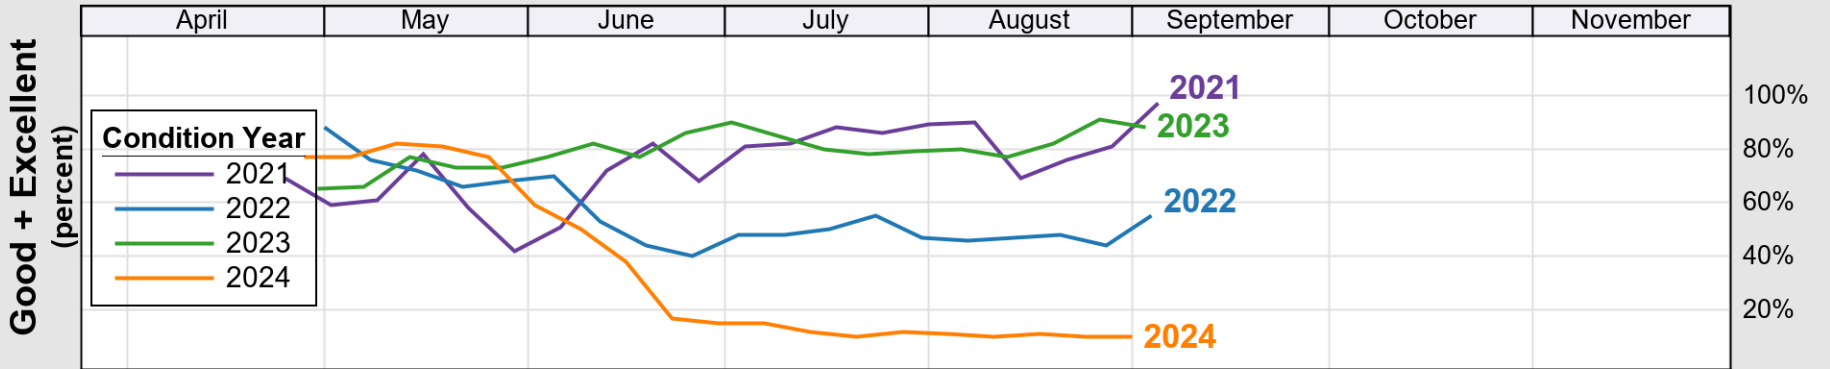

USDA

Crop Progress and Condition: Corn in South Carolina , 2025

NASS

Progress Year(s) ——— 2025 2024 - - - - - 2020 - 2024

Source: National Agricultural Statistics Service (NASS), Crop Progress Report

USDA

Crop Progress and Condition: Cotton in South Carolina , 2025