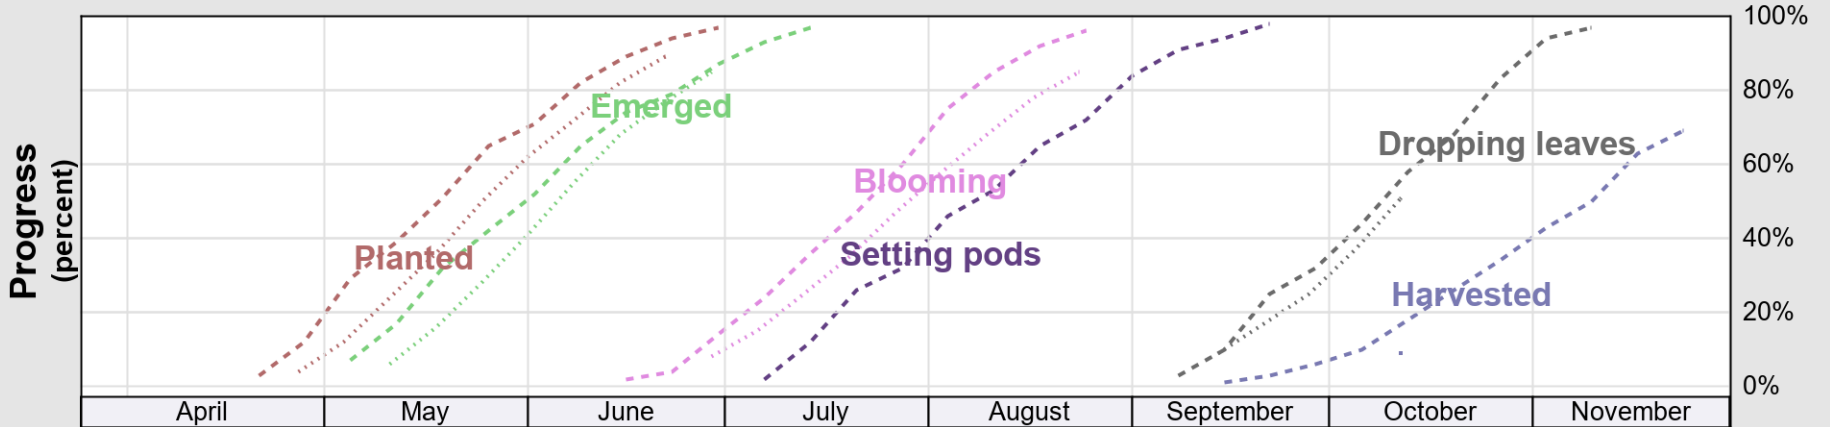

USDA

Crop Progress and Condition: Peanuts in South Carolina , 2025

NASS

Progress Year(s) ——— 2025 2024 - - - - - 2020 - 2024

Source: National Agricultural Statistics Service (NASS), Crop Progress Report

USDA

Crop Progress and Condition: Soybeans in South Carolina , 2025

NASS

Progress Year(s) — 2025 2024 - - - - - 2020 - 2024

Source: National Agricultural Statistics Service (NASS), Crop Progress Report

USDA

Crop Progress and Condition: Winter Wheat in South Carolina , 2025