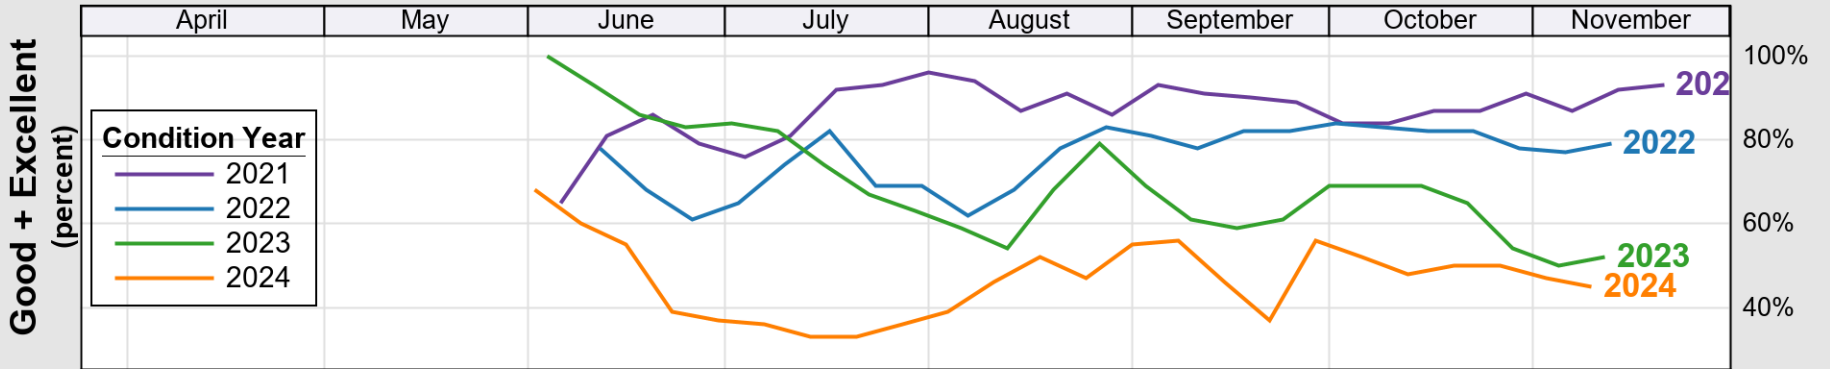

USDA

Crop Progress and Condition: Peanuts in South Carolina , 2025

NASS

Progress Year(s) ——— 2025 2024 - - - - - 2020 - 2024

Source: National Agricultural Statistics Service (NASS), Crop Progress Report

USDA

Crop Progress and Condition: Soybeans in South Carolina , 2025

NASS

Progress Year(s) — 2025 2024 - - - - - 2020 - 2024

Source: National Agricultural Statistics Service (NASS), Crop Progress Report

USDA

Crop Progress and Condition: Winter Wheat in South Carolina , 2025