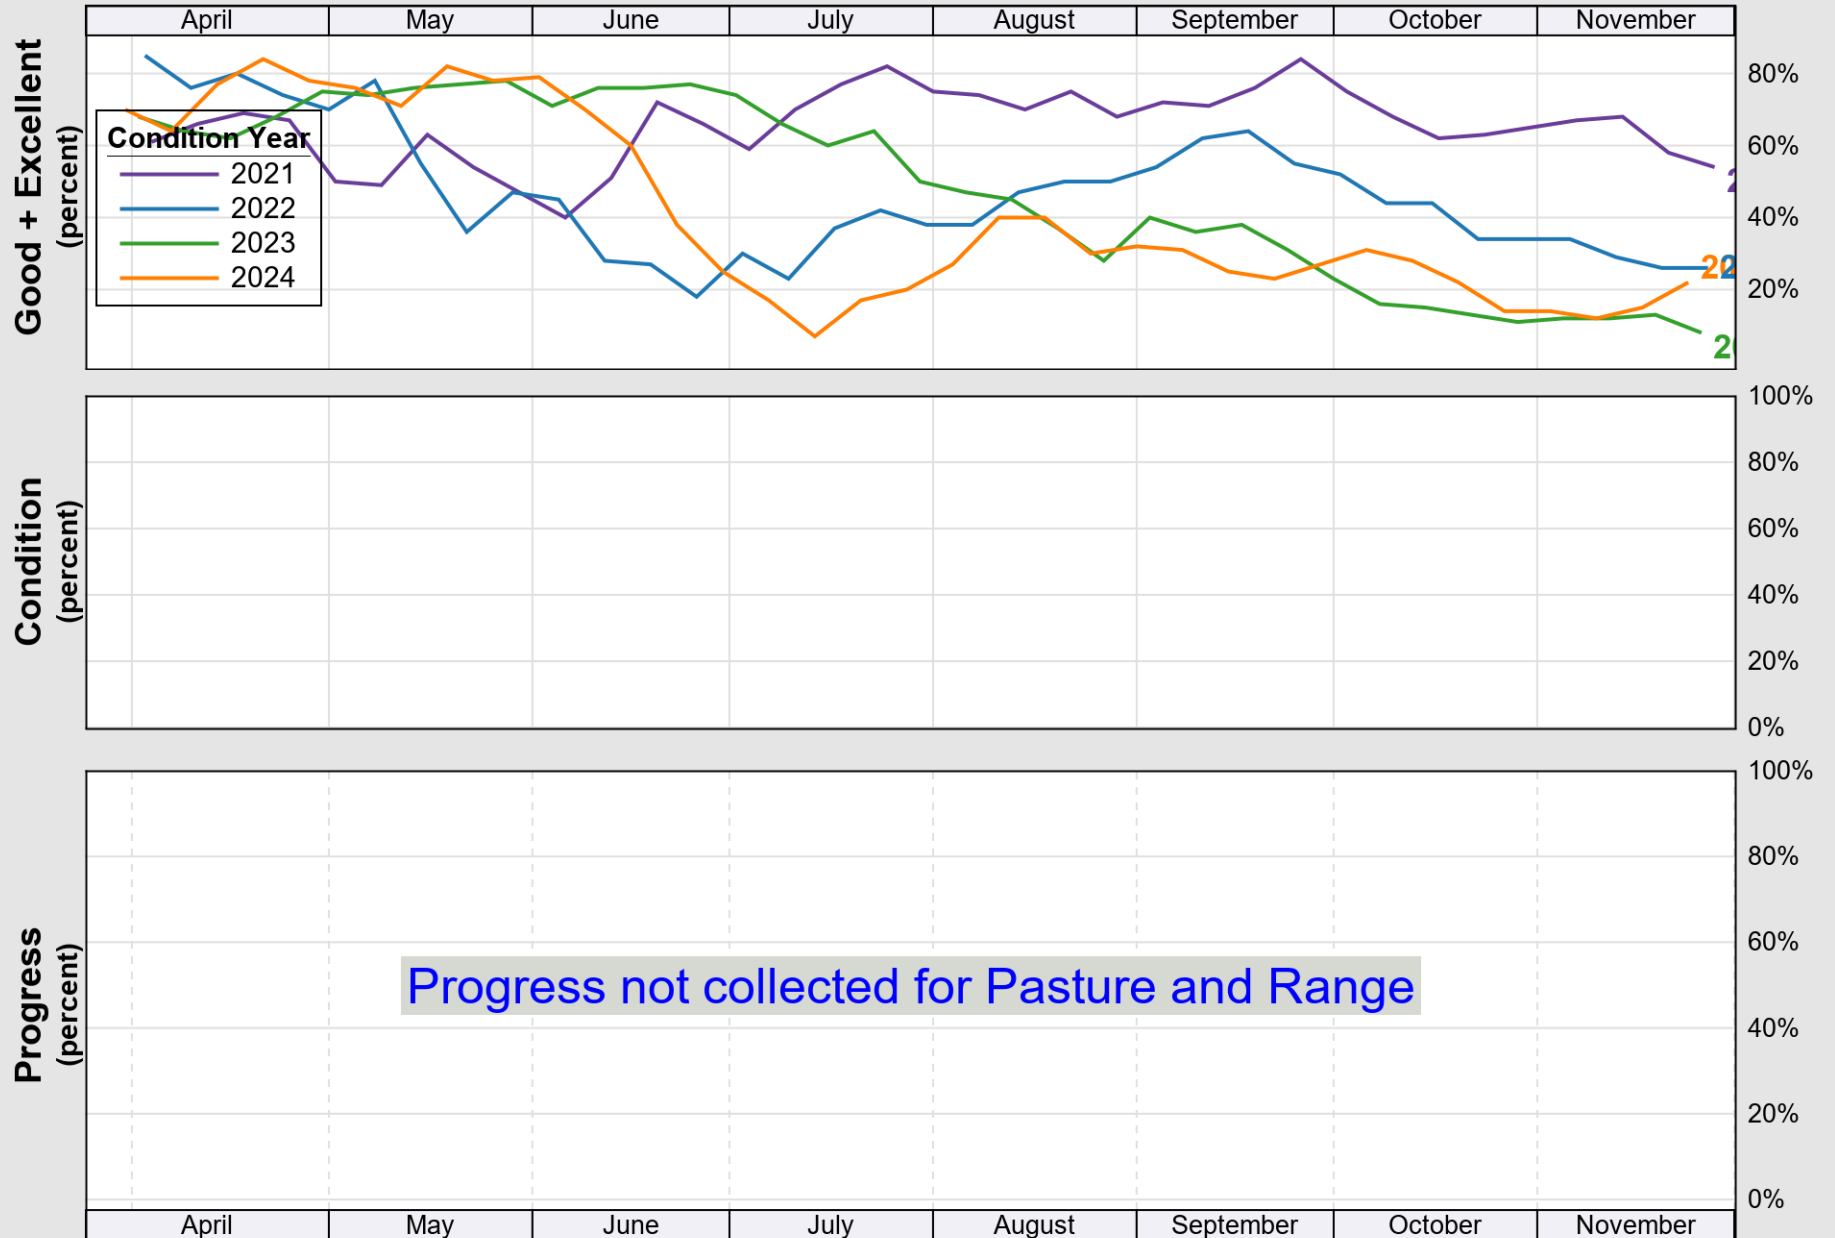

USDA

Crop Progress and Condition: Corn in South Carolina , 2025

NASS

Progress Year(s) ——— 2025 2024 - - - - - 2020 - 2024

Source: National Agricultural Statistics Service (NASS), Crop Progress Report

USDA

Crop Progress and Condition: Cotton in South Carolina , 2025

NASS

Source: National Agricultural Statistics Service (NASS), Crop Progress Report

USDA Crop Progress and Condition: Pasture and Range in South Carolina , 2025 **NASS**

Source: National Agricultural Statistics Service (NASS), Crop Progress Report

USDA

Crop Progress and Condition: Peanuts in South Carolina , 2025

NASS

Progress Year(s) ——— 2025 2024 - - - - - 2020 - 2024

Source: National Agricultural Statistics Service (NASS), Crop Progress Report

USDA

Crop Progress and Condition: Soybeans in South Carolina , 2025

NASS

Progress Year(s) — 2025 2024 - - - - - 2020 - 2024

Source: National Agricultural Statistics Service (NASS), Crop Progress Report

USDA

Crop Progress and Condition: Winter Wheat in South Carolina , 2025