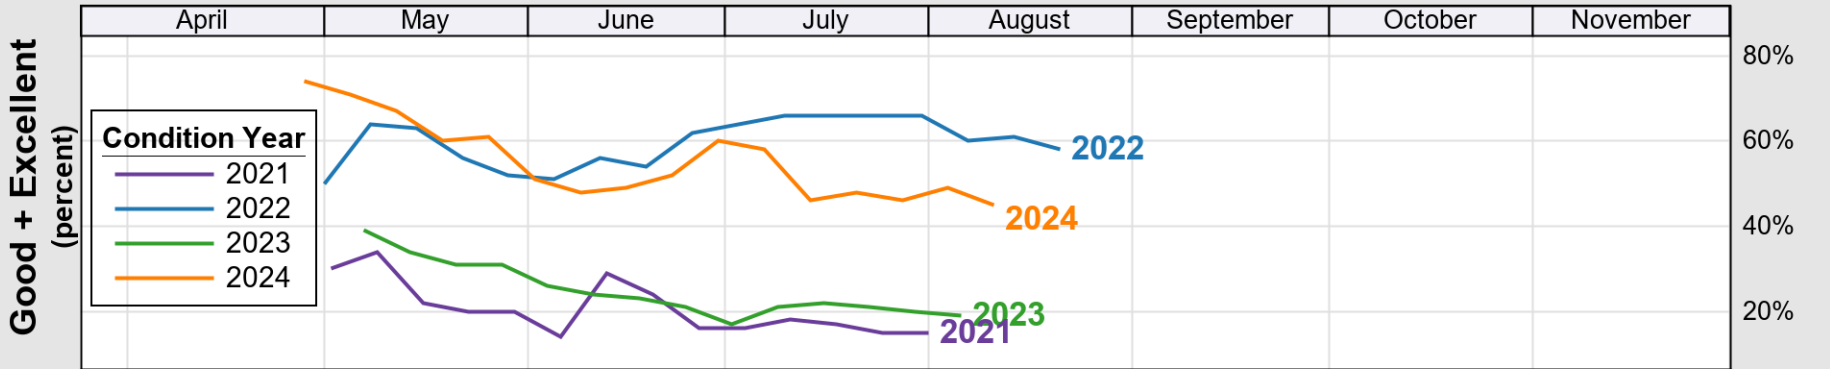

USDA

Crop Progress and Condition: Spring Wheat in Oregon , 2025

NASS

Progress Year(s) ——— 2025   2024   ..... 2020 - 2024

Source: National Agricultural Statistics Service (NASS), Crop Progress Report