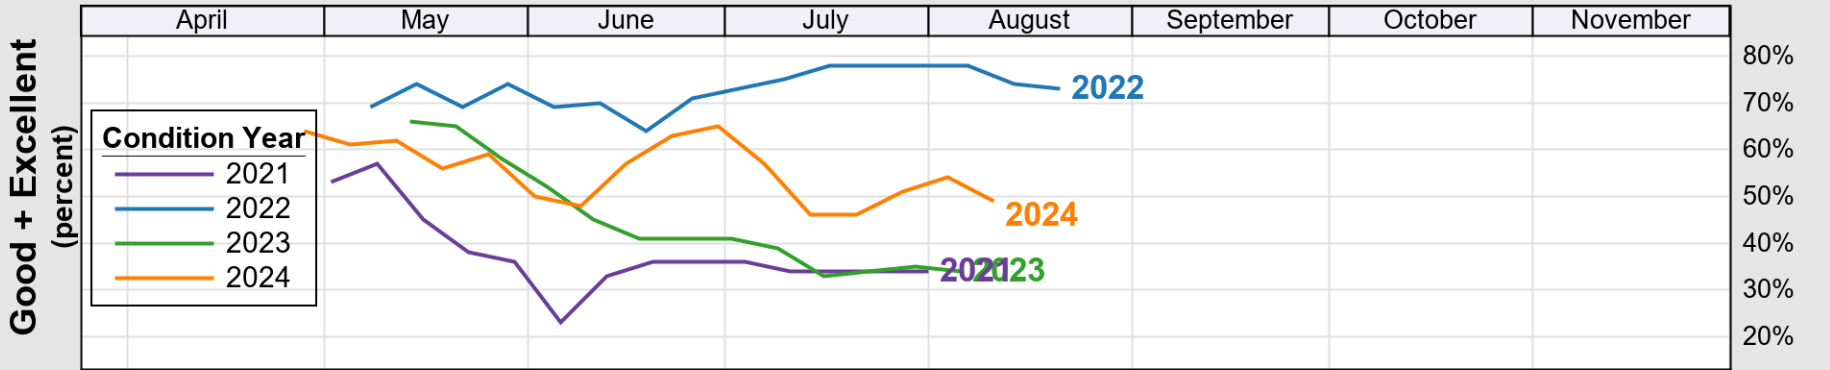

### Crop Progress and Condition: Barley in Oregon , 2025

NASS

Progress Year(s)    — 2025    ..... 2024    - - - - - 2020 - 2024

Source: National Agricultural Statistics Service (NASS), Crop Progress Report