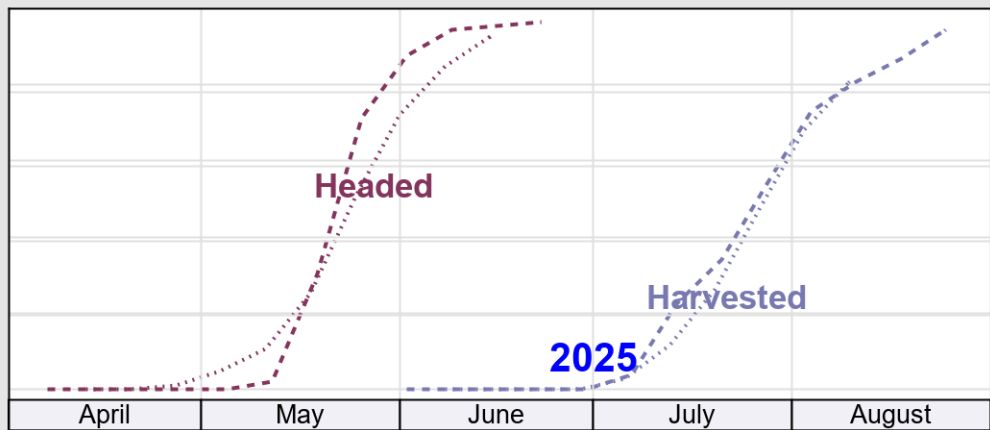

# Crop Progress and Condition: Spring Wheat in Oregon , 2025

NASS

Progress Year(s) ——— 2025    ..... 2024    ..... 2020 - 2024

Source: National Agricultural Statistics Service (NASS), Crop Progress Report

# Crop Progress and Condition: Sugar Beets in Oregon , 2025

NASS

Source: National Agricultural Statistics Service (NASS), Crop Progress Report

USDA

# Crop Progress and Condition: Winter Wheat in Oregon , 2025

NASS

**Progress Year(s)**    ——— 2025    ..... 2024    ..... 2020 - 2024

Source: National Agricultural Statistics Service (NASS), Crop Progress Report