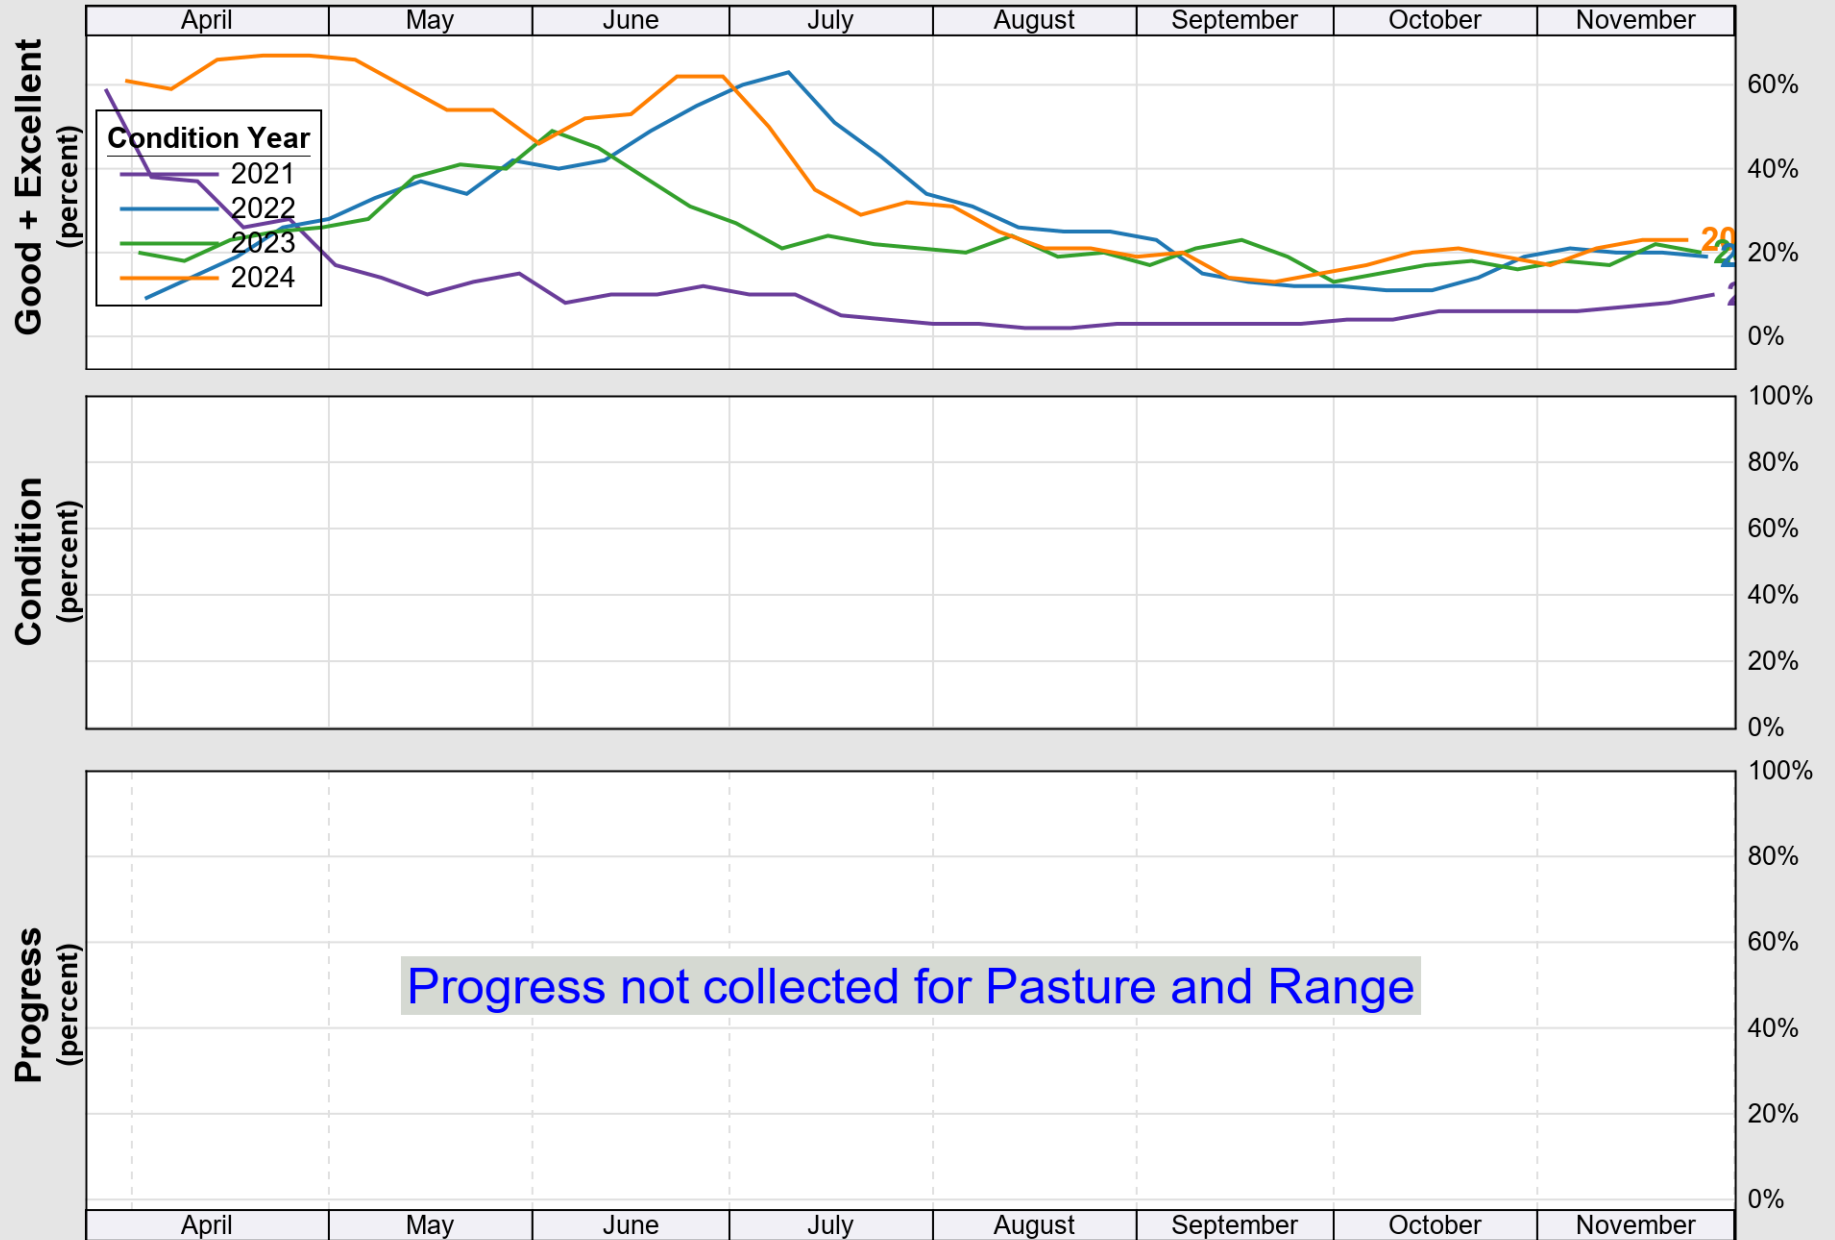

# Crop Progress and Condition: Corn in Oregon , 2025

NASS

Progress Year(s) ——— 2025    ..... 2024    ..... 2020 - 2024

Source: National Agricultural Statistics Service (NASS), Crop Progress Report

USDA

### Crop Progress and Condition: Oats in Oregon , 2025

NASS

Source: National Agricultural Statistics Service (NASS), Crop Progress Report

USDA

# Crop Progress and Condition: Pasture and Range in Oregon , 2025

NASS

Source: National Agricultural Statistics Service (NASS), Crop Progress Report

USDA

# Crop Progress and Condition: Spring Wheat in Oregon , 2025

NASS

Progress Year(s) ——— 2025    ..... 2024    ..... 2020 - 2024

Source: National Agricultural Statistics Service (NASS), Crop Progress Report