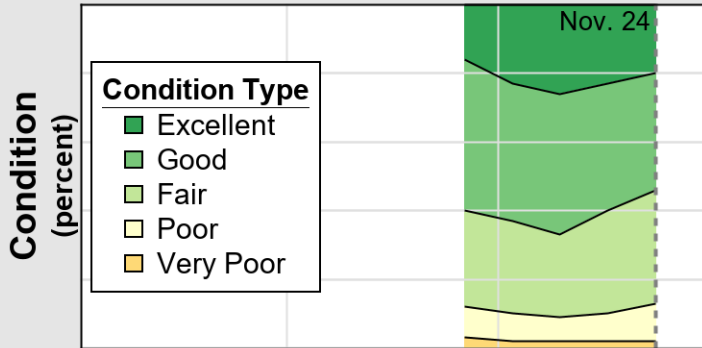

USDA

Crop Progress and Condition: Winter Wheat in Oregon , 2025

NASS

Progress Year(s)   ——— 2025   2024   ..... 2020 - 2024

Source: National Agricultural Statistics Service (NASS), Crop Progress Report