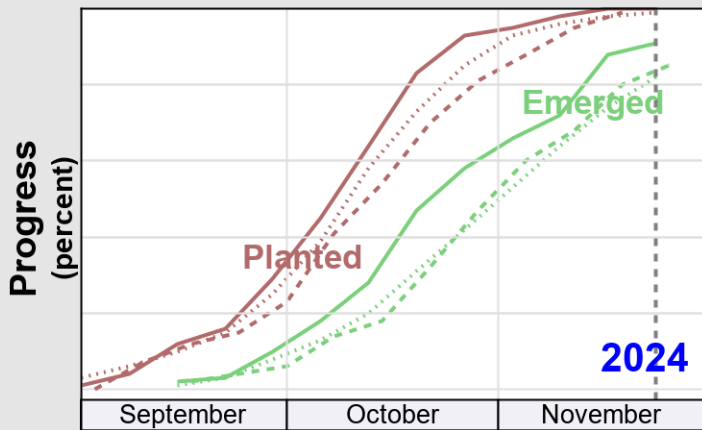

# Crop Progress and Condition: Spring Wheat in Oregon , 2025

NASS

Progress Year(s) ——— 2025    ..... 2024    ..... 2020 - 2024

Source: National Agricultural Statistics Service (NASS), Crop Progress Report

# Crop Progress and Condition: Sugar Beets in Oregon , 2025

NASS

Source: National Agricultural Statistics Service (NASS), Crop Progress Report

USDA

# Crop Progress and Condition: Winter Wheat in Oregon , 2025

NASS

**Progress Year(s)**    ——— 2025    ..... 2024    ..... 2020 - 2024

Source: National Agricultural Statistics Service (NASS), Crop Progress Report