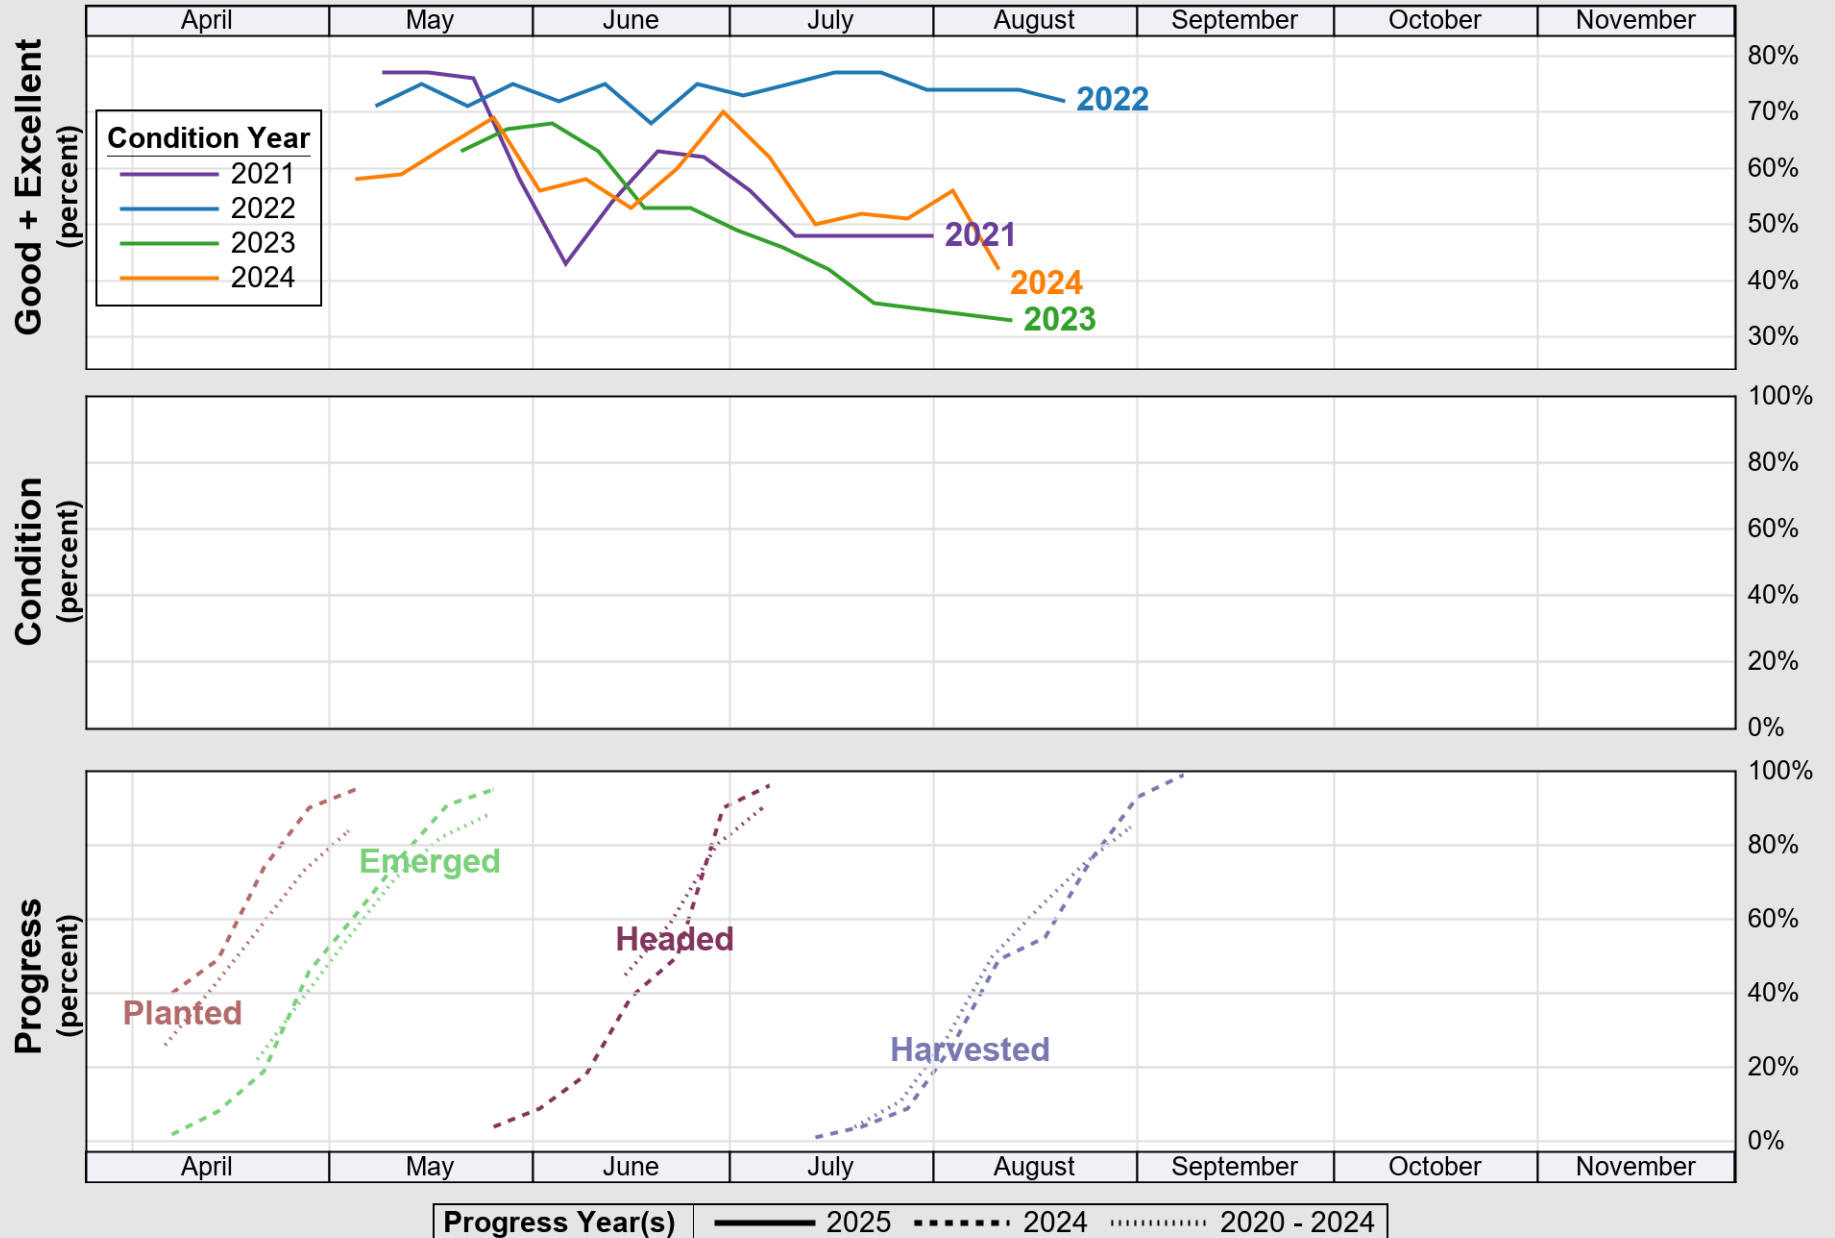

### Crop Progress and Condition: Barley in Oregon , 2025

NASS

Progress Year(s)    — 2025    ..... 2024    - - - - - 2020 - 2024

Source: National Agricultural Statistics Service (NASS), Crop Progress Report

# Crop Progress and Condition: Corn in Oregon , 2025

NASS

Progress Year(s) ——— 2025    ..... 2024    ..... 2020 - 2024

Source: National Agricultural Statistics Service (NASS), Crop Progress Report

USDA

### Crop Progress and Condition: Oats in Oregon , 2025

NASS

Source: National Agricultural Statistics Service (NASS), Crop Progress Report

USDA