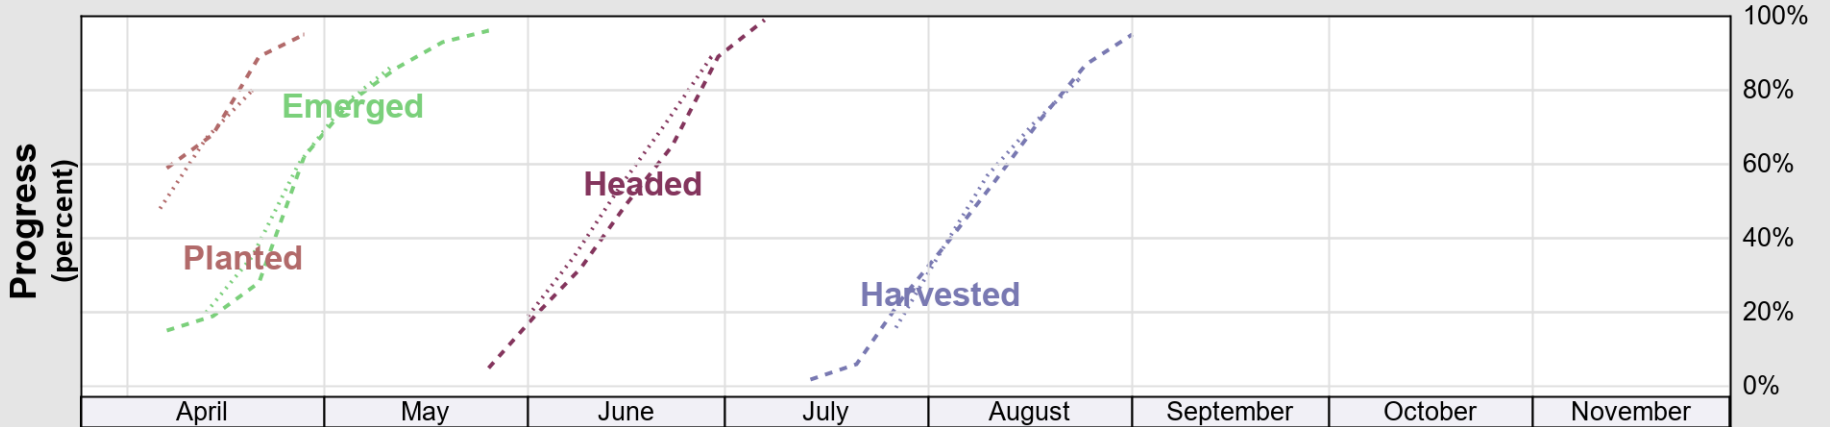

# Crop Progress and Condition: Pasture and Range in Oregon , 2025

NASS

Source: National Agricultural Statistics Service (NASS), Crop Progress Report

USDA

# Crop Progress and Condition: Spring Wheat in Oregon , 2025

NASS

Progress Year(s) ——— 2025    ..... 2024    ..... 2020 - 2024

Source: National Agricultural Statistics Service (NASS), Crop Progress Report