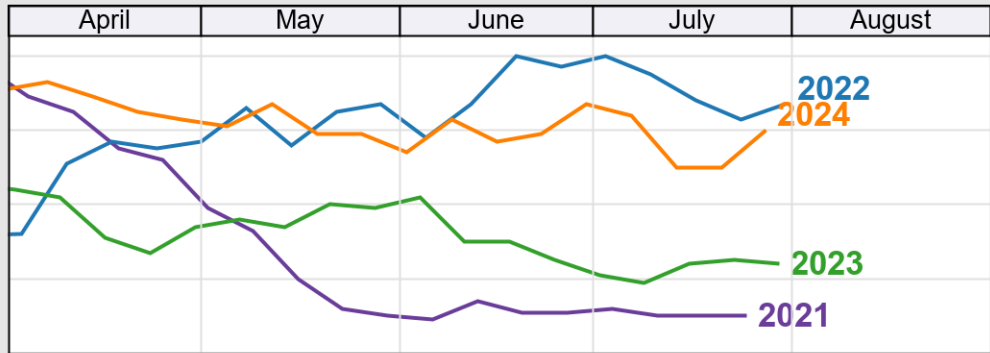

# Crop Progress and Condition: Spring Wheat in Oregon , 2025

NASS

Progress Year(s) ——— 2025    ..... 2024    ..... 2020 - 2024

Source: National Agricultural Statistics Service (NASS), Crop Progress Report

# Crop Progress and Condition: Sugar Beets in Oregon , 2025

NASS

Source: National Agricultural Statistics Service (NASS), Crop Progress Report

USDA

# Crop Progress and Condition: Winter Wheat in Oregon , 2025

NASS

**Progress Year(s)**    ——— 2025    ..... 2024    ..... 2020 - 2024

Source: National Agricultural Statistics Service (NASS), Crop Progress Report