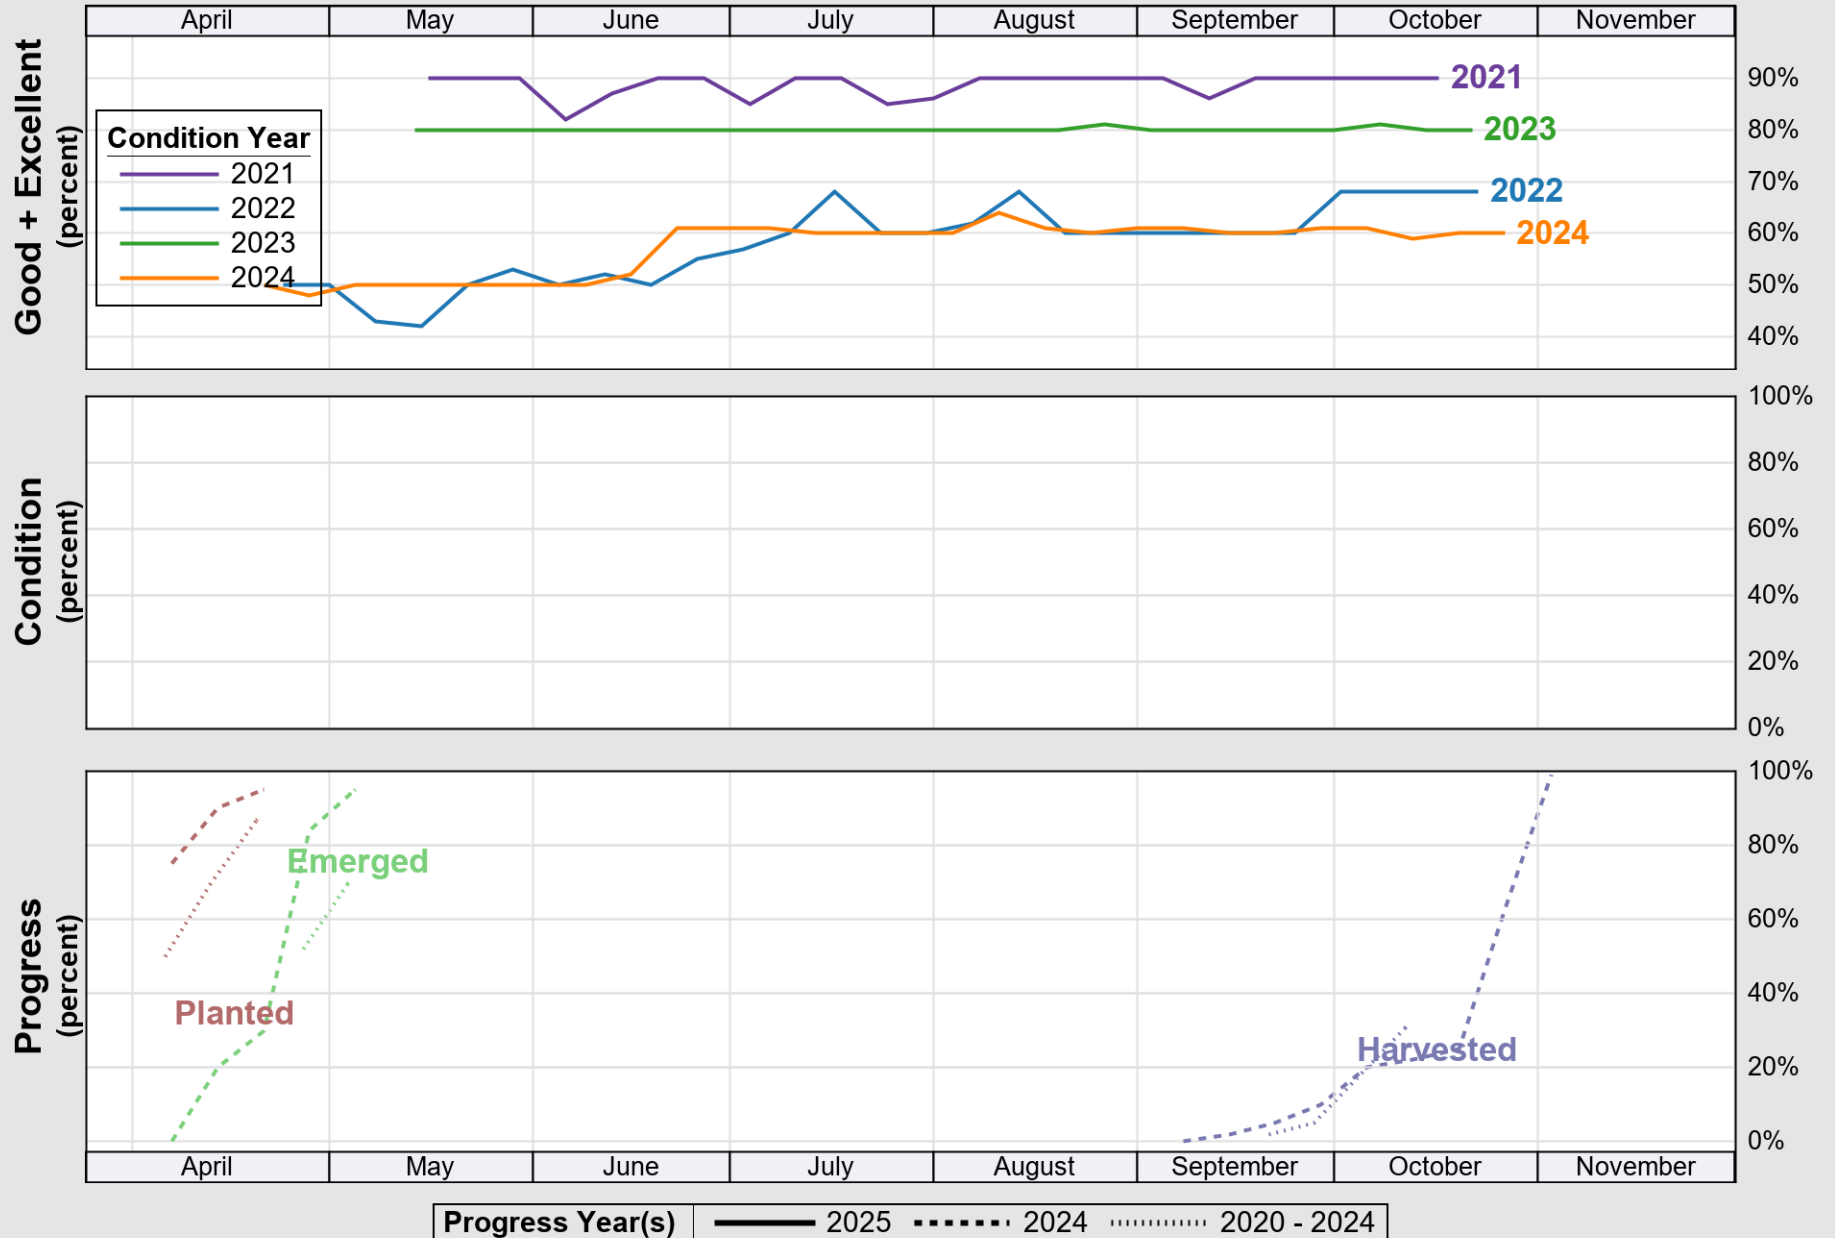

USDA

Crop Progress and Condition: Sugar Beets in Oregon , 2025

NASS

Source: National Agricultural Statistics Service (NASS), Crop Progress Report