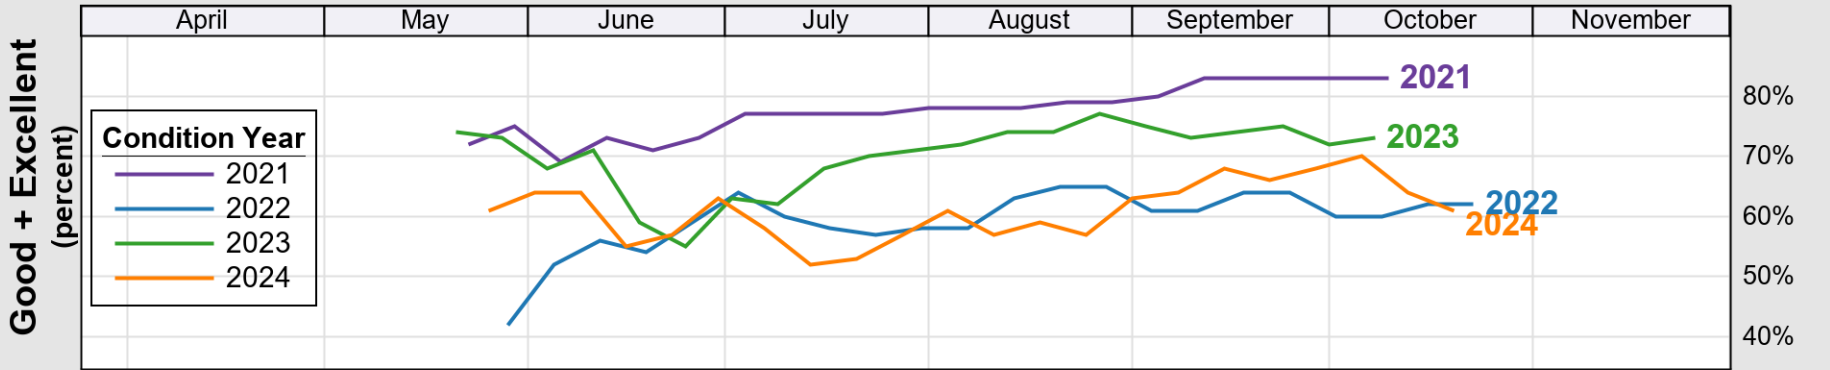

USDA

Crop Progress and Condition: Corn in Oregon , 2025

NASS

Progress Year(s) ——— 2025   2024   ..... 2020 - 2024

Source: National Agricultural Statistics Service (NASS), Crop Progress Report