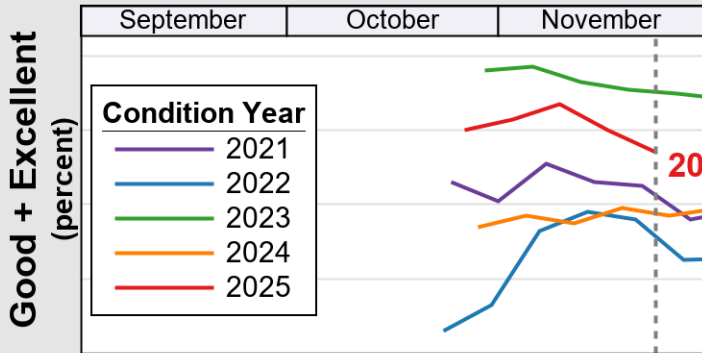

# Crop Progress and Condition: Sugar Beets in Oregon , 2025

NASS

Source: National Agricultural Statistics Service (NASS), Crop Progress Report

USDA

# Crop Progress and Condition: Winter Wheat in Oregon , 2025

NASS

**Progress Year(s)**    ——— 2025    ..... 2024    ..... 2020 - 2024

Source: National Agricultural Statistics Service (NASS), Crop Progress Report