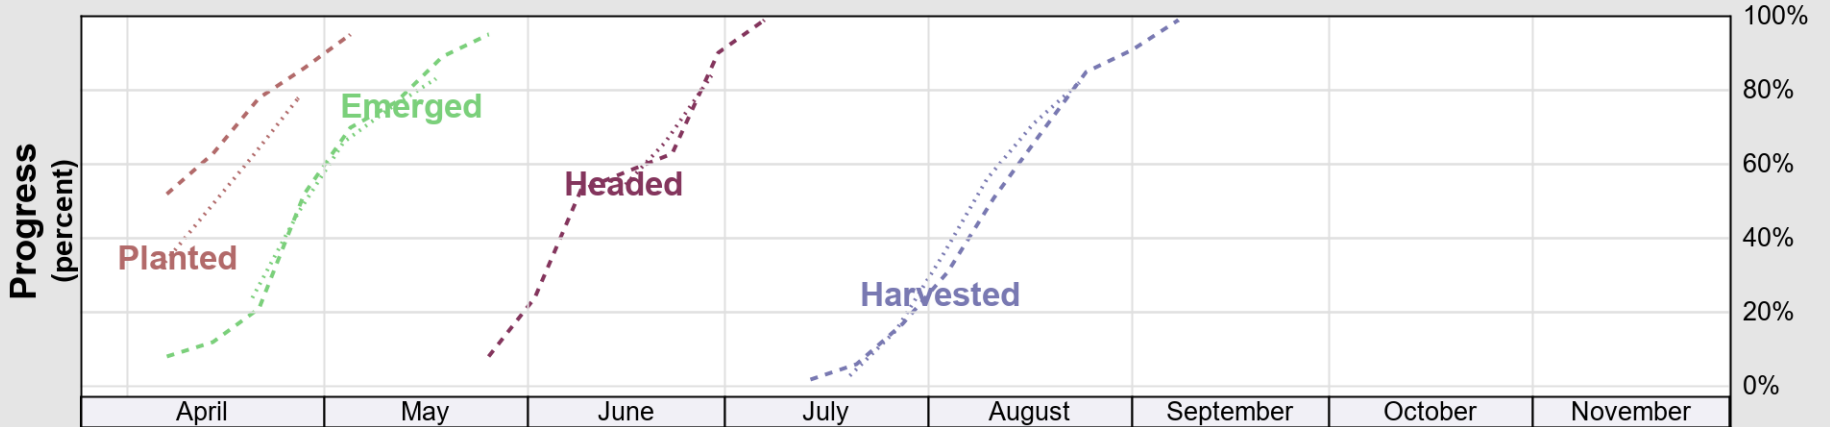

### Crop Progress and Condition: Barley in Oregon , 2025

NASS

Progress Year(s)    — 2025    ..... 2024    - - - - - 2020 - 2024

Source: National Agricultural Statistics Service (NASS), Crop Progress Report