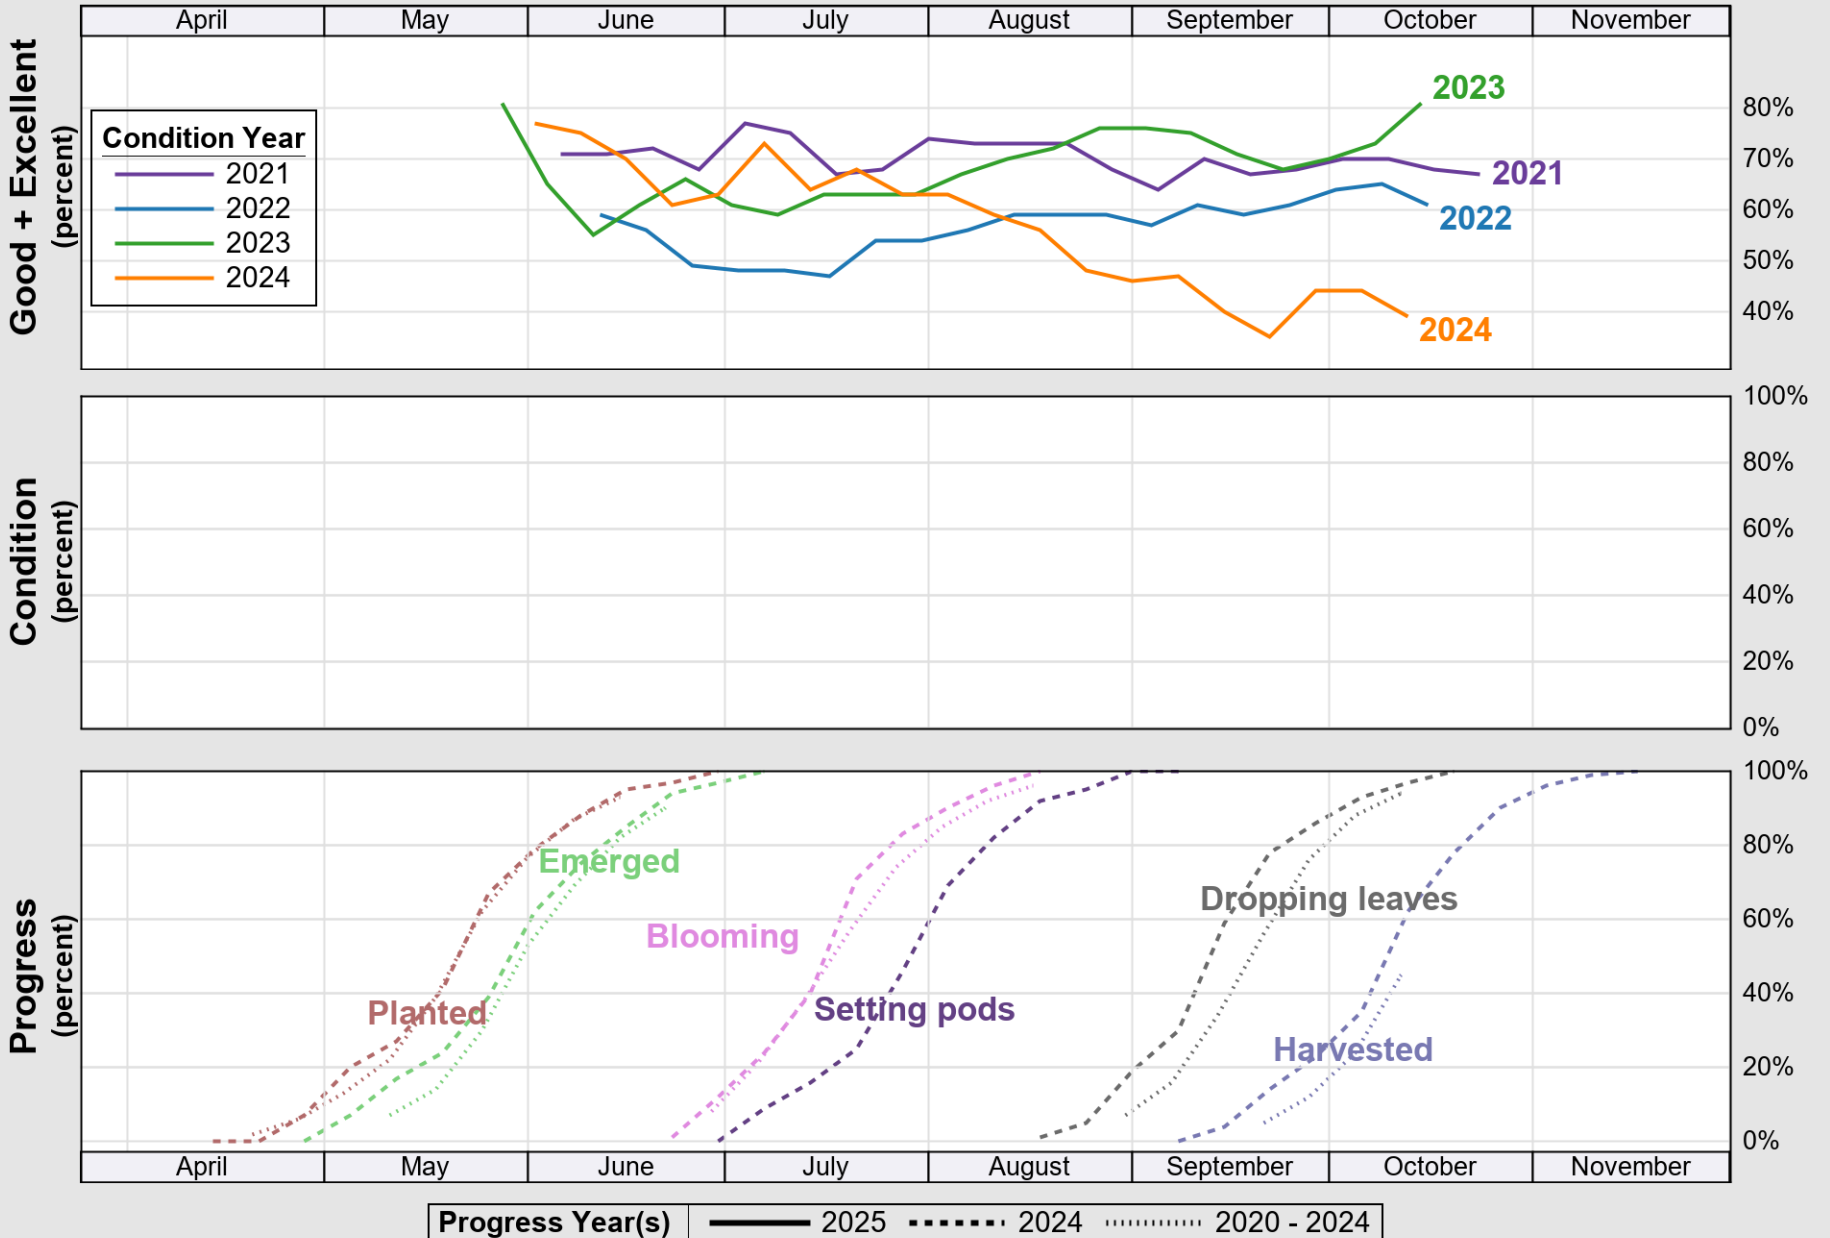

USDA

Crop Progress and Condition: Soybeans in Ohio , 2025

NASS

Source: National Agricultural Statistics Service (NASS), Crop Progress Report