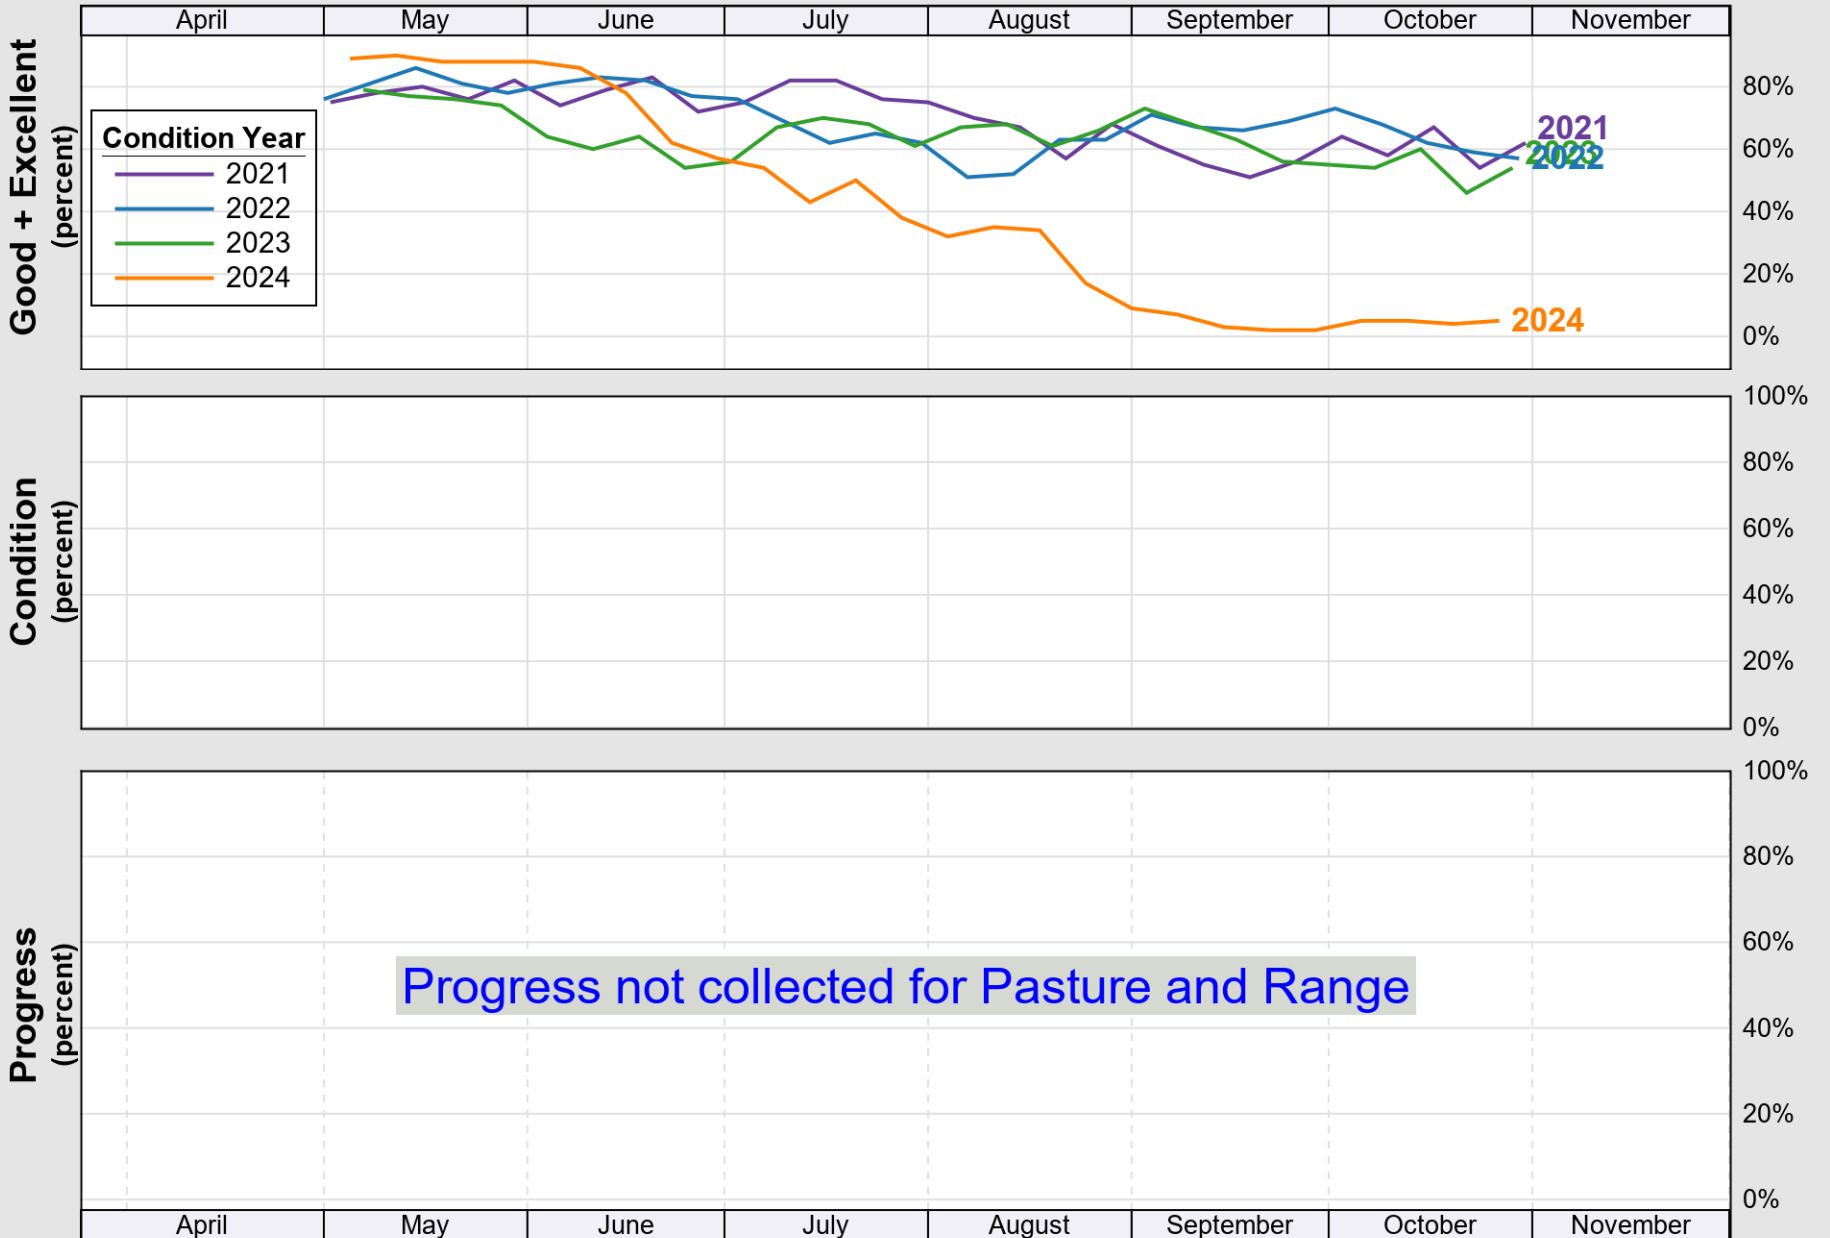

### Crop Progress and Condition: Corn in Ohio , 2025

NASS

Source: National Agricultural Statistics Service (NASS), Crop Progress Report

USDA

# Crop Progress and Condition: Oats in Ohio , 2025

NASS

Source: National Agricultural Statistics Service (NASS), Crop Progress Report

USDA

### Crop Progress and Condition: Pasture and Range in Ohio , 2025

NASS

Source: National Agricultural Statistics Service (NASS), Crop Progress Report

USDA