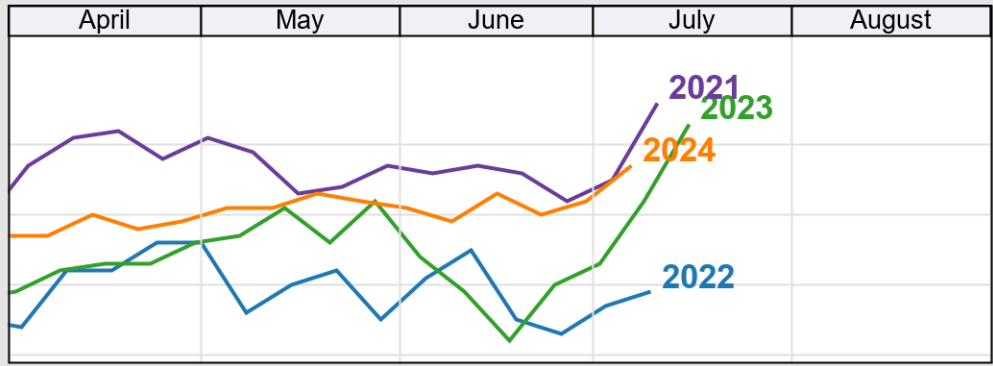

# Crop Progress and Condition: Soybeans in Ohio , 2025

NASS

Source: National Agricultural Statistics Service (NASS), Crop Progress Report

USDA

# Crop Progress and Condition: Winter Wheat in Ohio , 2025

NASS

**Progress Year(s)** ——— 2025    ····· 2024    ..... 2020 - 2024

Source: National Agricultural Statistics Service (NASS), Crop Progress Report