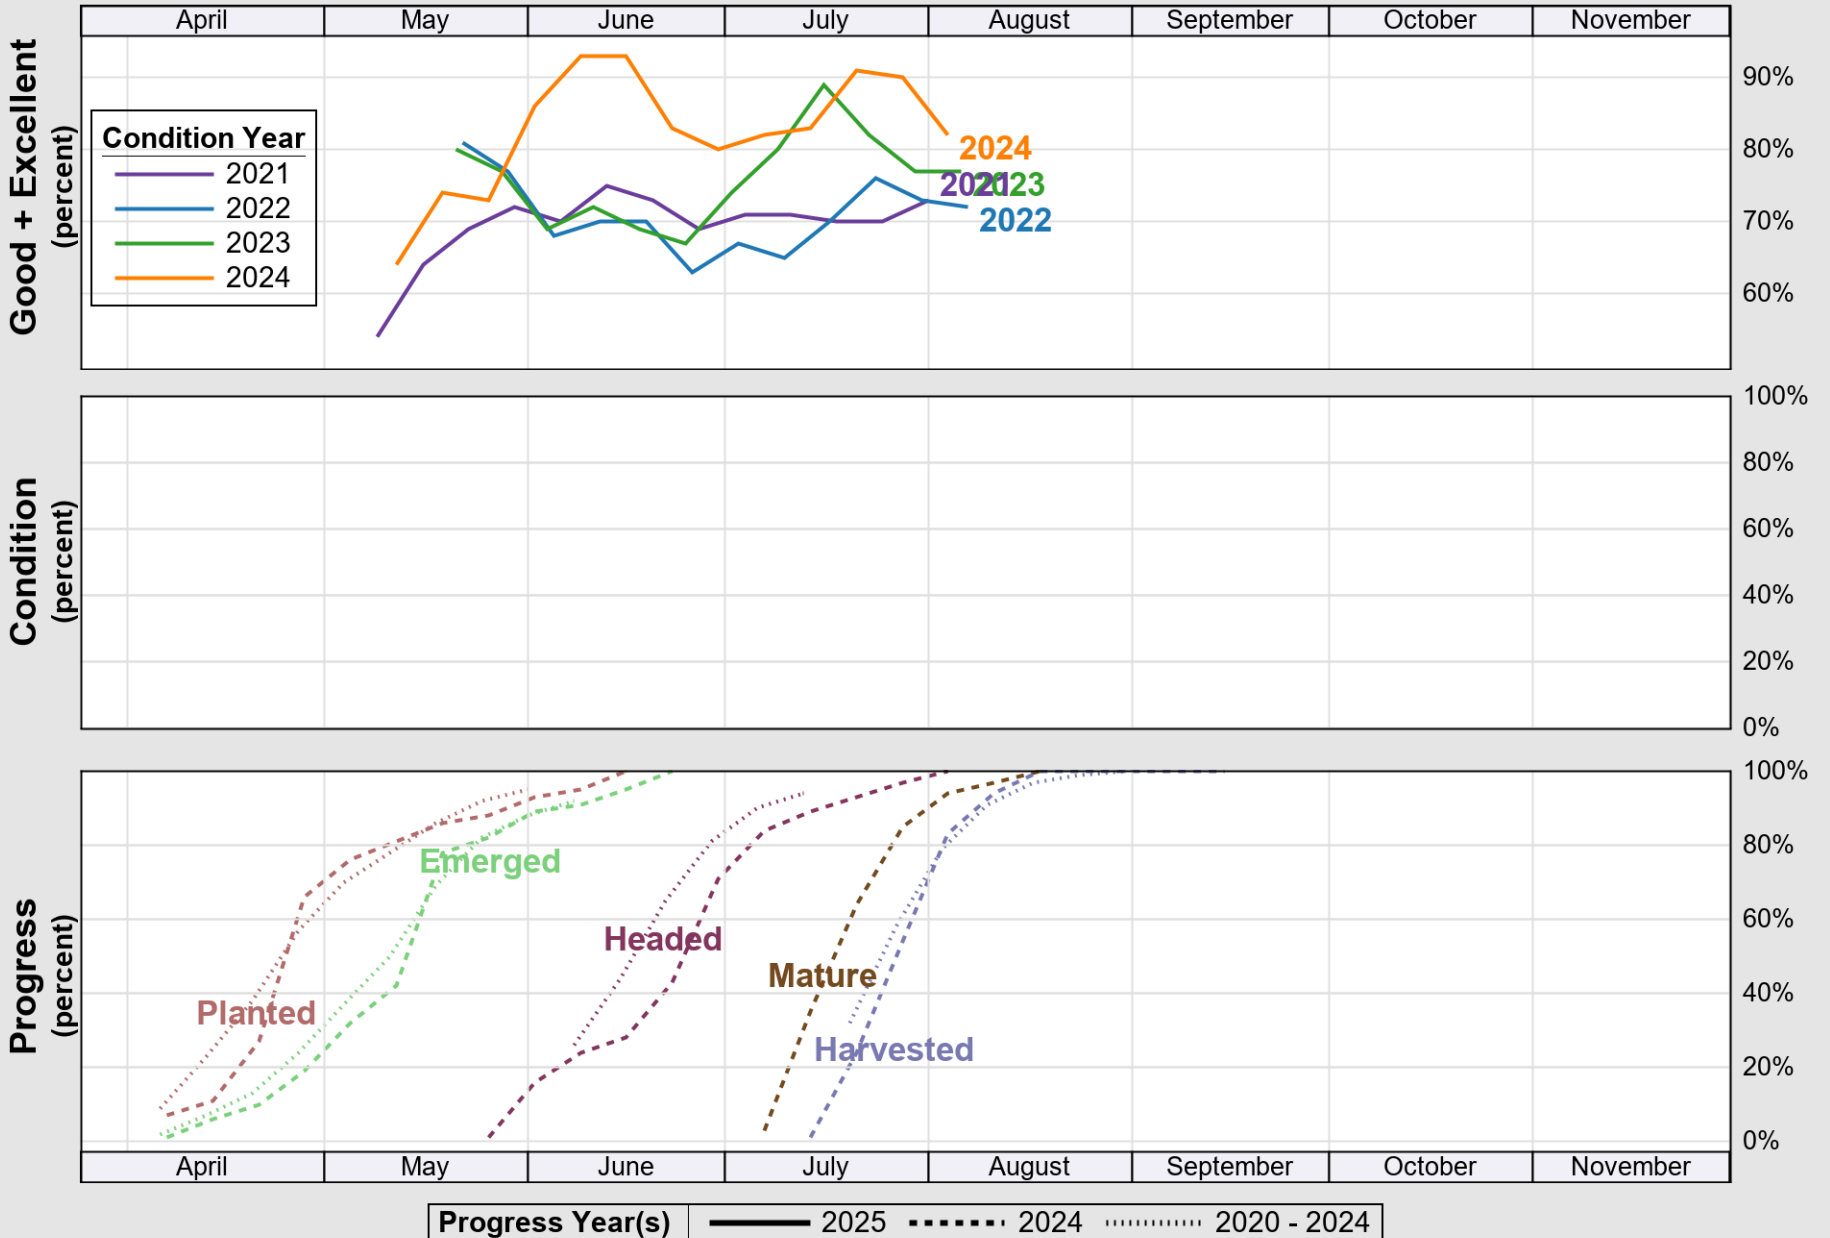

### Crop Progress and Condition: Corn in Ohio , 2025

NASS

Source: National Agricultural Statistics Service (NASS), Crop Progress Report

USDA

# Crop Progress and Condition: Oats in Ohio , 2025

NASS

Source: National Agricultural Statistics Service (NASS), Crop Progress Report

USDA