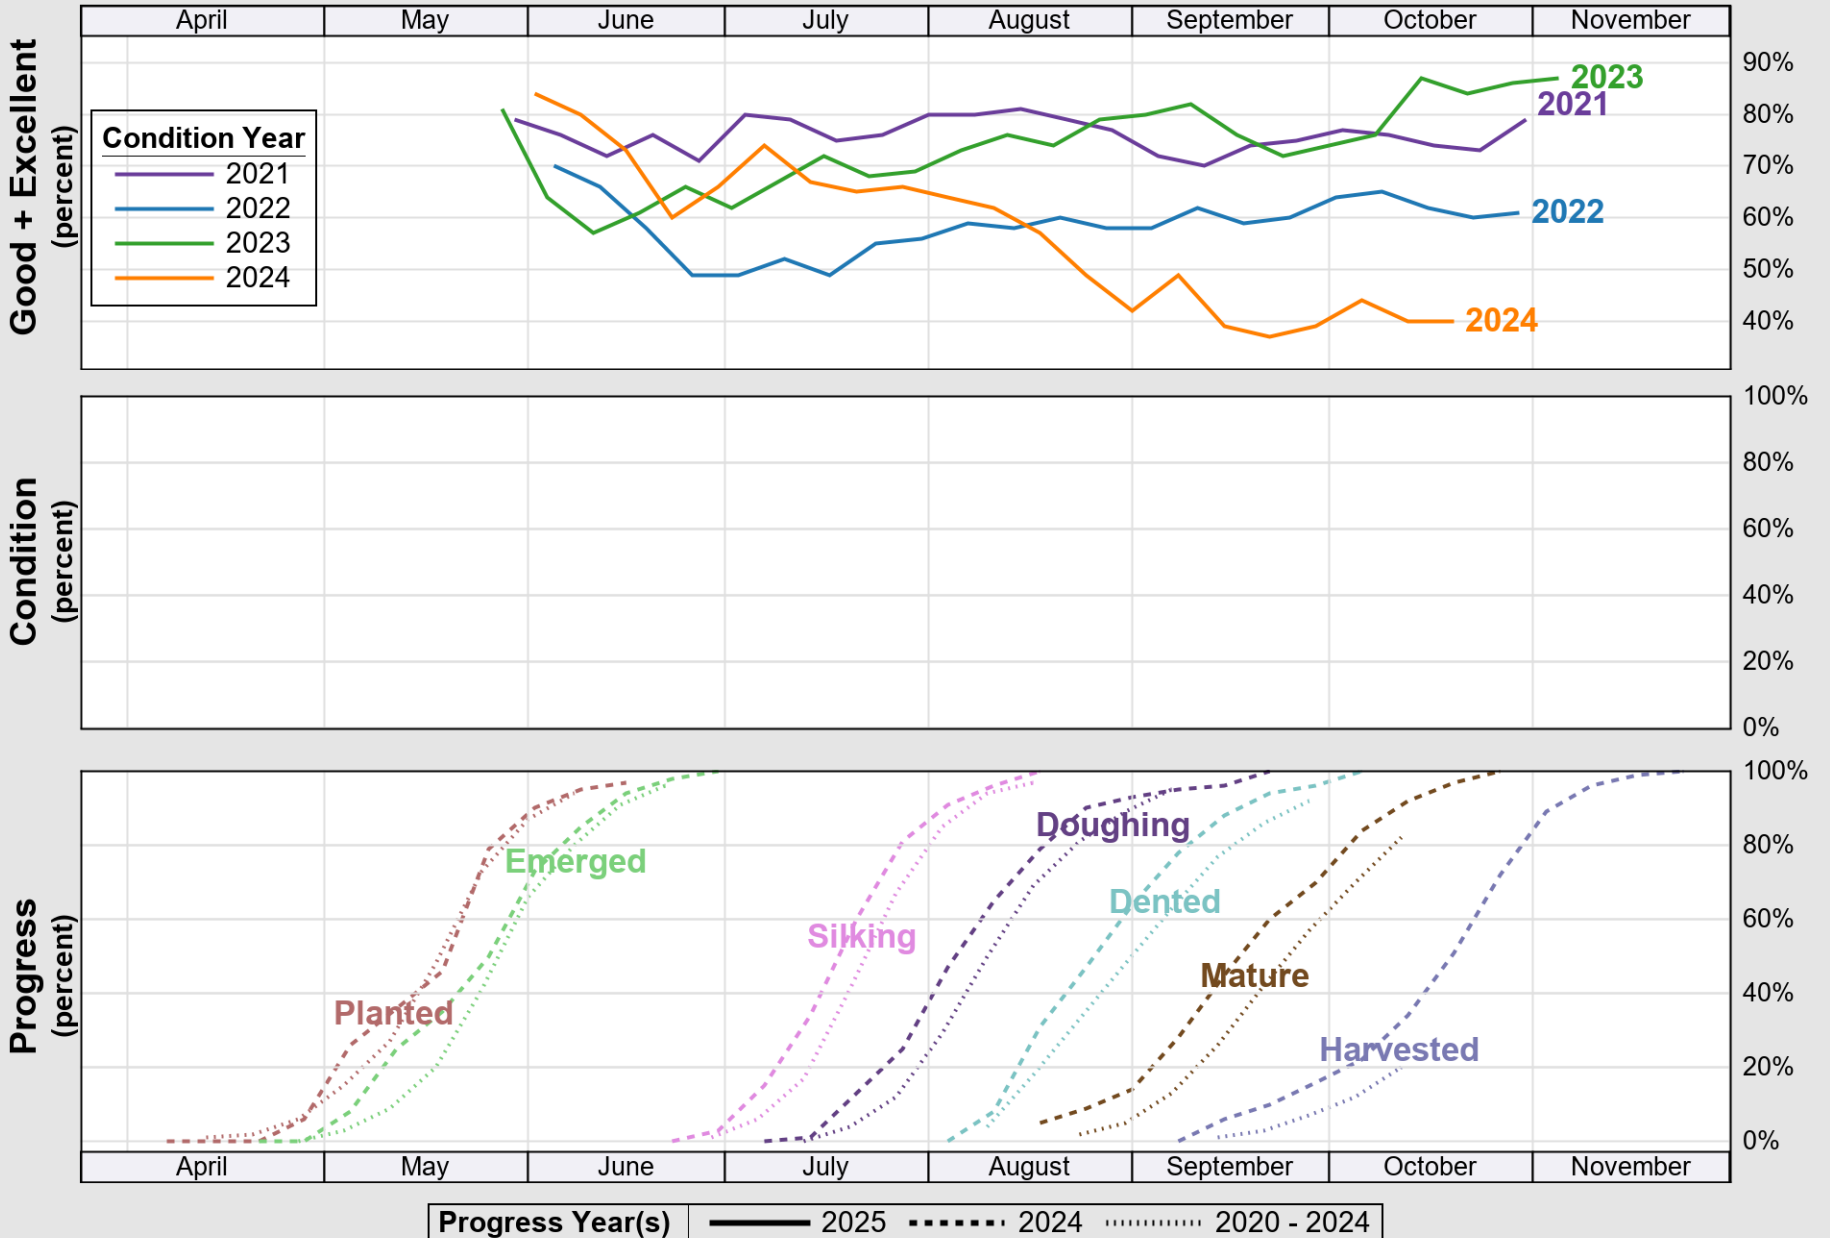

### Crop Progress and Condition: Corn in Ohio , 2025

NASS

Source: National Agricultural Statistics Service (NASS), Crop Progress Report

USDA

# Crop Progress and Condition: Oats in Ohio , 2025

NASS

Source: National Agricultural Statistics Service (NASS), Crop Progress Report

USDA

# Crop Progress and Condition: Winter Wheat in Ohio , 2025

NASS

**Progress Year(s)** ——— 2025    ····· 2024    ..... 2020 - 2024

Source: National Agricultural Statistics Service (NASS), Crop Progress Report