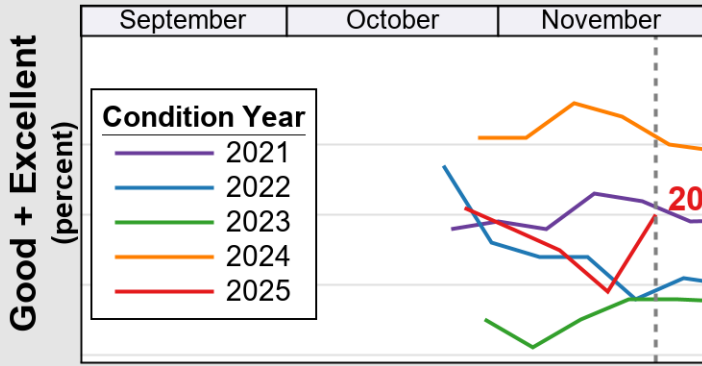

# Crop Progress and Condition: Soybeans in Ohio , 2025

NASS

Source: National Agricultural Statistics Service (NASS), Crop Progress Report

USDA

# Crop Progress and Condition: Winter Wheat in Ohio , 2025

NASS

**Progress Year(s)** ——— 2025    ····· 2024    ..... 2020 - 2024

Source: National Agricultural Statistics Service (NASS), Crop Progress Report