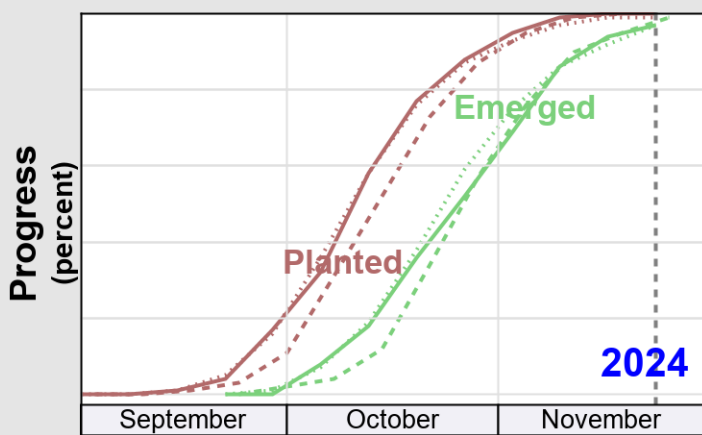

### Crop Progress and Condition: Pasture and Range in Ohio , 2025

NASS

Source: National Agricultural Statistics Service (NASS), Crop Progress Report

USDA

# Crop Progress and Condition: Soybeans in Ohio , 2025

NASS

Source: National Agricultural Statistics Service (NASS), Crop Progress Report

USDA

# Crop Progress and Condition: Winter Wheat in Ohio , 2025

NASS

**Progress Year(s)** ——— 2025    ····· 2024    ..... 2020 - 2024

Source: National Agricultural Statistics Service (NASS), Crop Progress Report