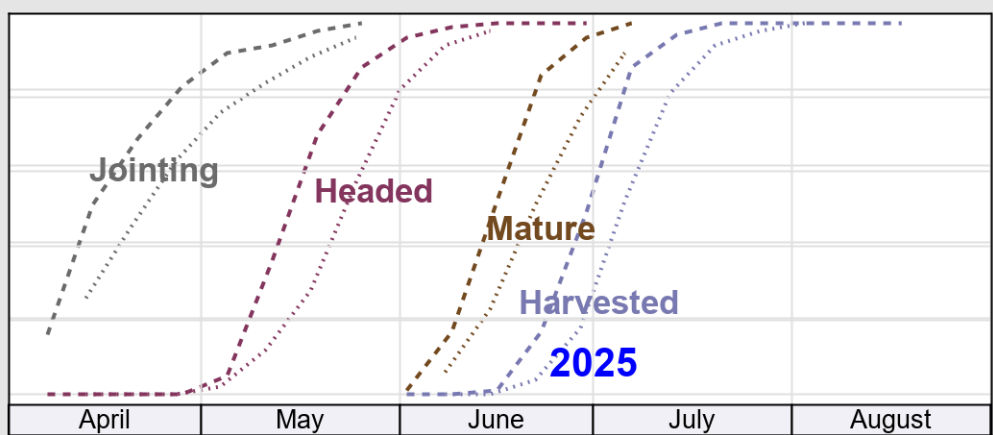

### Crop Progress and Condition: Pasture and Range in Ohio , 2025

NASS

Source: National Agricultural Statistics Service (NASS), Crop Progress Report

USDA

# Crop Progress and Condition: Soybeans in Ohio , 2025

NASS

Source: National Agricultural Statistics Service (NASS), Crop Progress Report

USDA

# Crop Progress and Condition: Winter Wheat in Ohio , 2025

NASS

**Progress Year(s)** ——— 2025    ····· 2024    ..... 2020 - 2024

Source: National Agricultural Statistics Service (NASS), Crop Progress Report