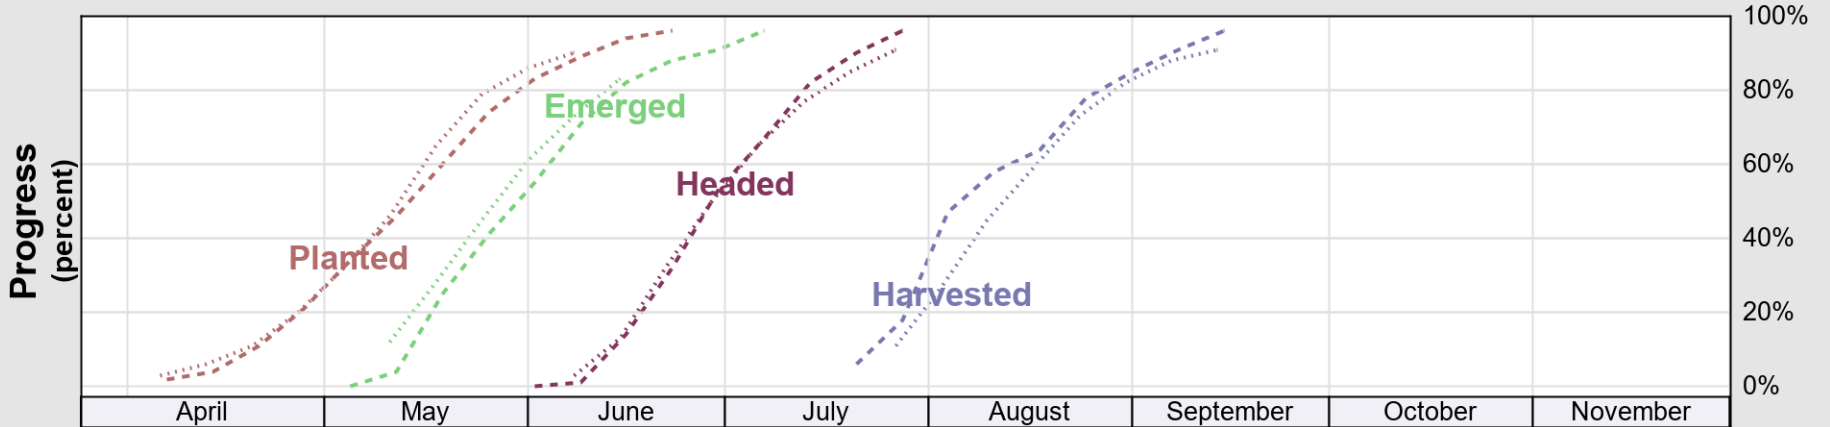

# Crop Progress and Condition: Corn in New York , 2025

NASS

Source: National Agricultural Statistics Service (NASS), Crop Progress Report

USDA

### Crop Progress and Condition: Oats in New York , 2025

NASS

Progress Year(s) ——— 2025    ..... 2024    ..... 2020 - 2024

Source: National Agricultural Statistics Service (NASS), Crop Progress Report

USDA