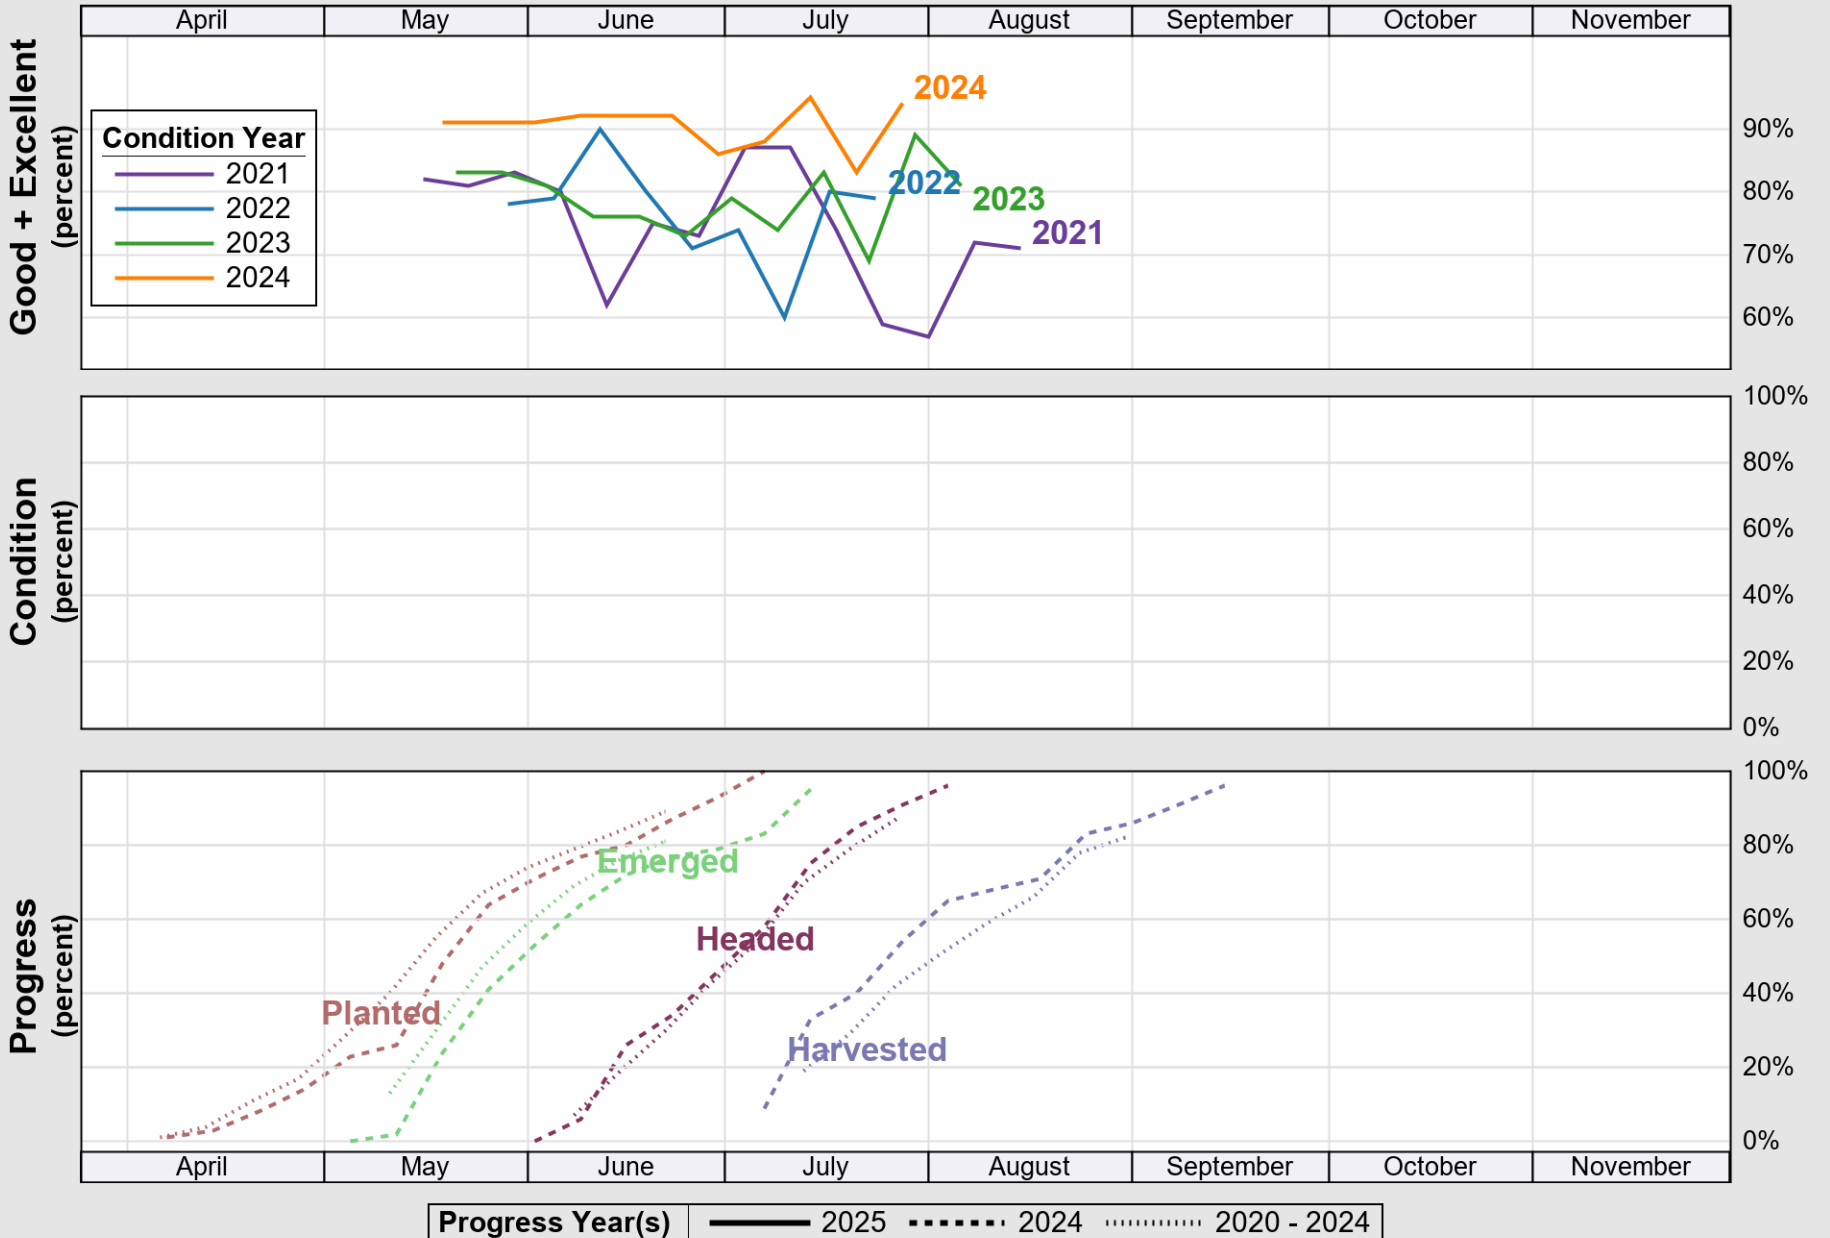

### Crop Progress and Condition: Barley in New York , 2025

NASS

Source: National Agricultural Statistics Service (NASS), Crop Progress Report

USDA

# Crop Progress and Condition: Corn in New York , 2025

NASS

Source: National Agricultural Statistics Service (NASS), Crop Progress Report

USDA

### Crop Progress and Condition: Oats in New York , 2025

NASS

Progress Year(s) ——— 2025    ..... 2024    ..... 2020 - 2024

Source: National Agricultural Statistics Service (NASS), Crop Progress Report

USDA