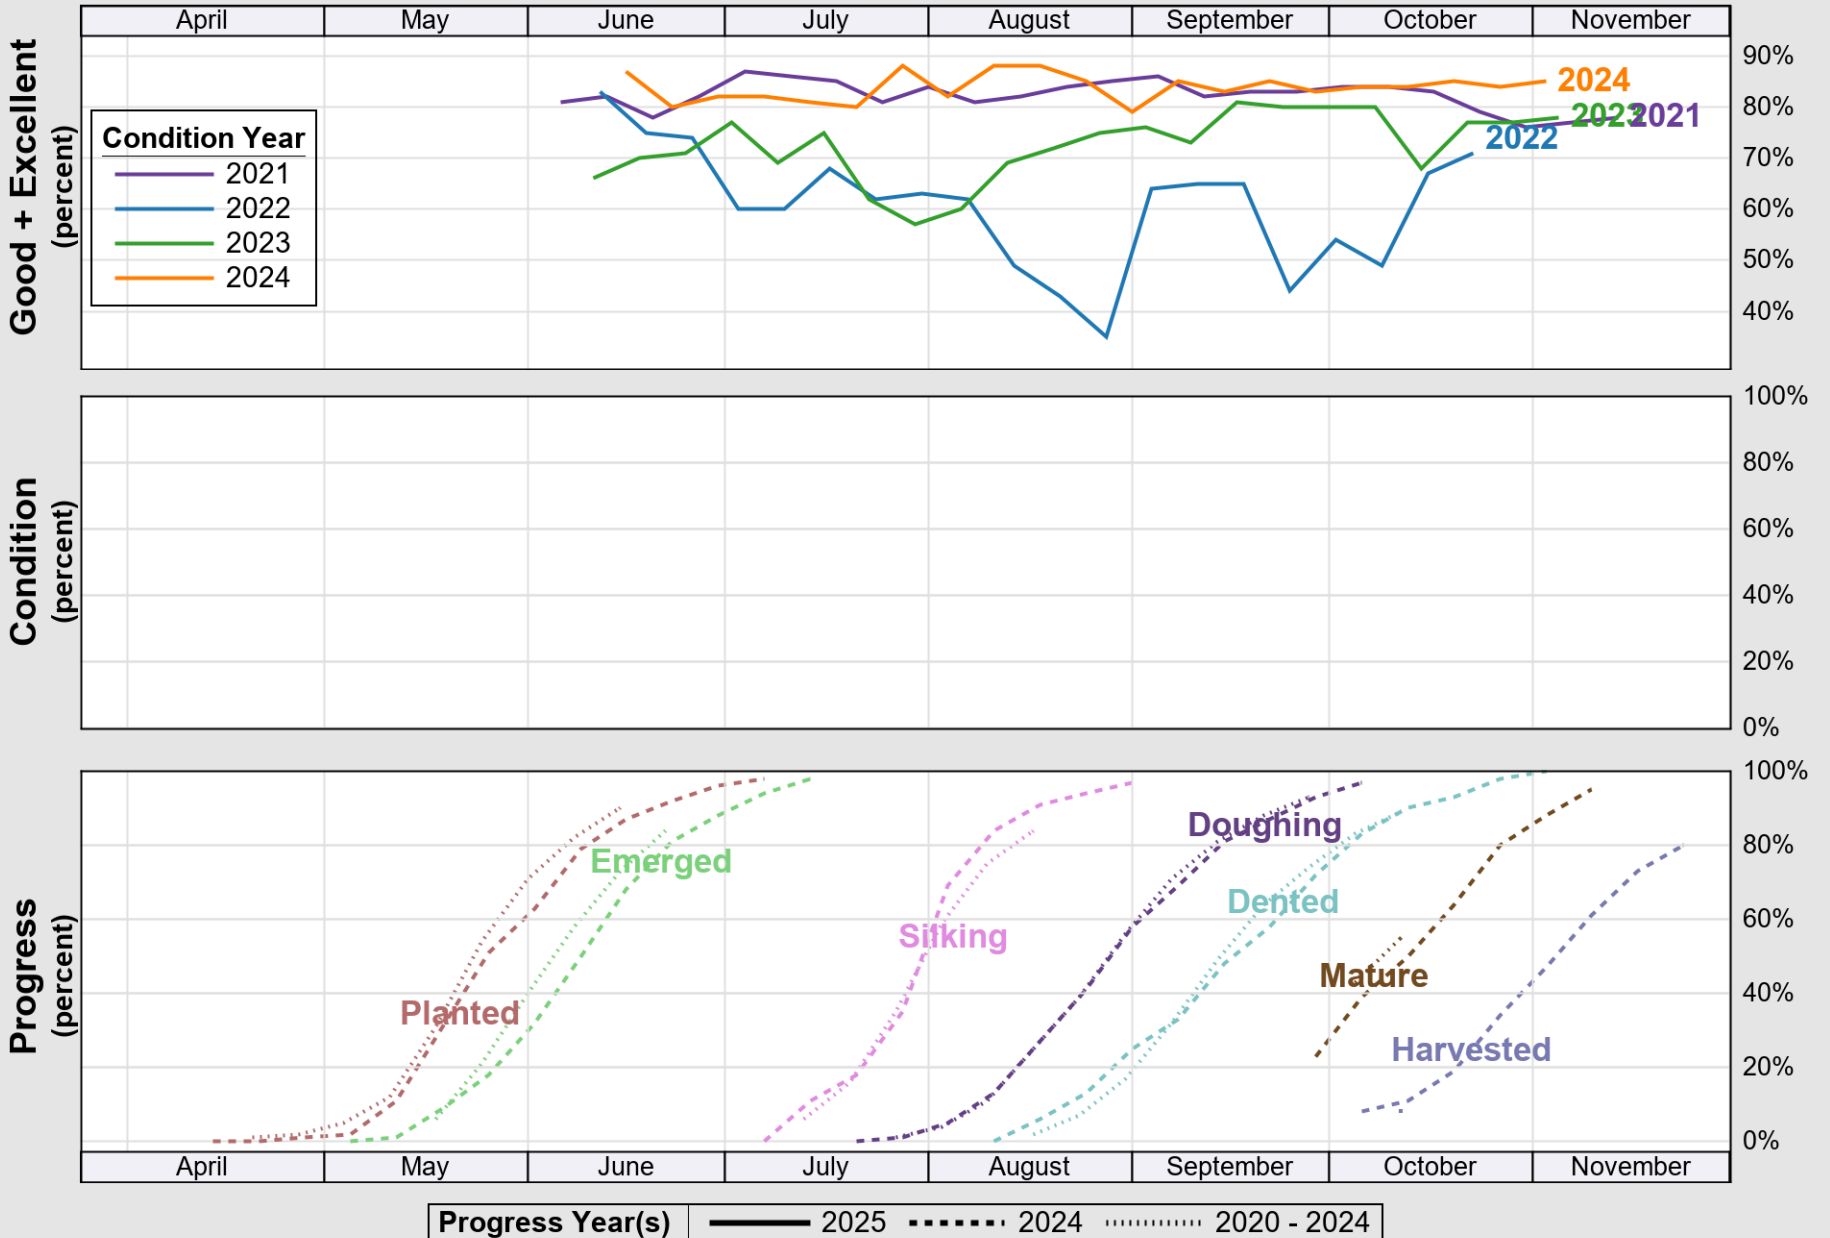

### Crop Progress and Condition: Barley in New York , 2025

NASS

Source: National Agricultural Statistics Service (NASS), Crop Progress Report

USDA

# Crop Progress and Condition: Corn in New York , 2025

NASS

Source: National Agricultural Statistics Service (NASS), Crop Progress Report

USDA

### Crop Progress and Condition: Oats in New York , 2025

NASS

Progress Year(s) ——— 2025    ..... 2024    ..... 2020 - 2024

Source: National Agricultural Statistics Service (NASS), Crop Progress Report

USDA

### Crop Progress and Condition: Winter Wheat in New York , 2025

NASS

**Progress Year(s)** ——— 2025    ····· 2024    ..... 2020 - 2024

Source: National Agricultural Statistics Service (NASS), Crop Progress Report