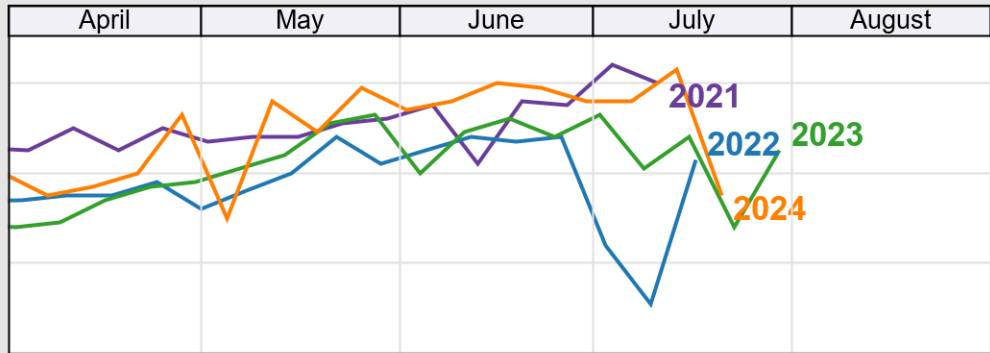

# Crop Progress and Condition: Soybeans in New York , 2025

NASS

Source: National Agricultural Statistics Service (NASS), Crop Progress Report

USDA

### Crop Progress and Condition: Winter Wheat in New York , 2025

NASS

**Progress Year(s)** ——— 2025    ····· 2024    ..... 2020 - 2024

Source: National Agricultural Statistics Service (NASS), Crop Progress Report