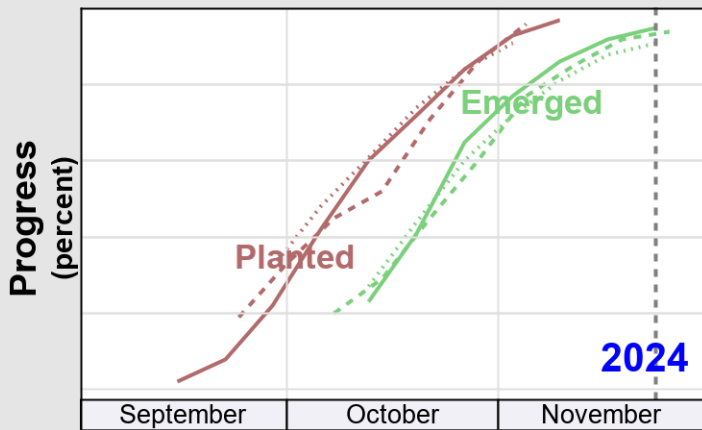

### Crop Progress and Condition: Oats in New York , 2025

NASS

Progress Year(s) ——— 2025    ..... 2024    ..... 2020 - 2024

Source: National Agricultural Statistics Service (NASS), Crop Progress Report

USDA

### Crop Progress and Condition: Pasture and Range in New York , 2025

NASS

Source: National Agricultural Statistics Service (NASS), Crop Progress Report

USDA

# Crop Progress and Condition: Soybeans in New York , 2025

NASS

Source: National Agricultural Statistics Service (NASS), Crop Progress Report

USDA

### Crop Progress and Condition: Winter Wheat in New York , 2025

NASS

**Progress Year(s)** ——— 2025    ····· 2024    ..... 2020 - 2024

Source: National Agricultural Statistics Service (NASS), Crop Progress Report