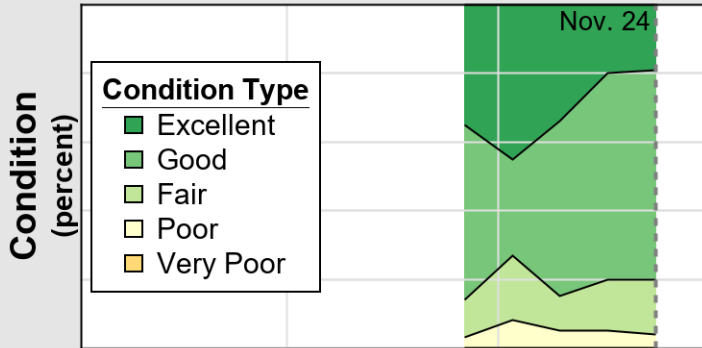

### Crop Progress and Condition: Winter Wheat in New York , 2025

NASS

**Progress Year(s)** ——— 2025    ····· 2024    ..... 2020 - 2024

Source: National Agricultural Statistics Service (NASS), Crop Progress Report