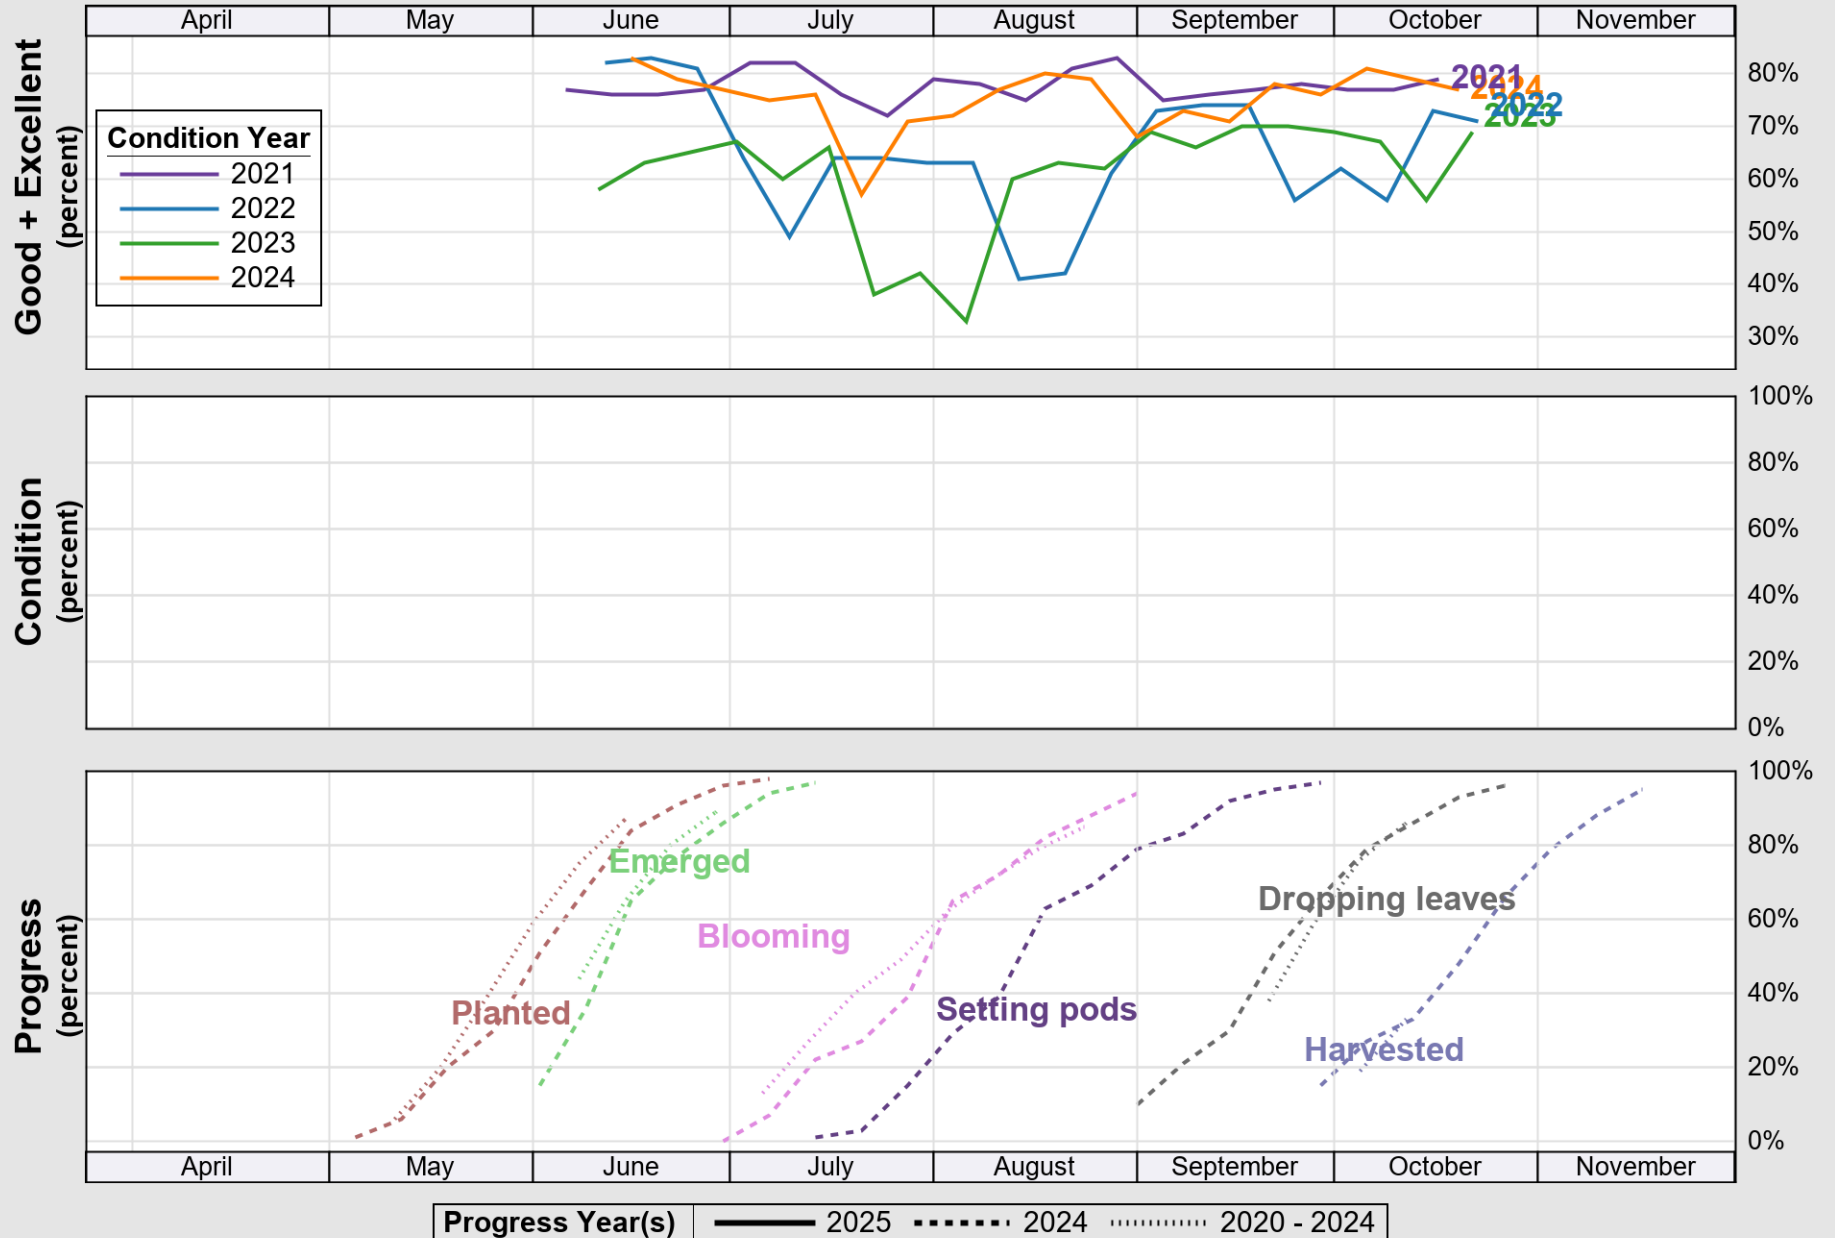

### Crop Progress and Condition: Oats in New York , 2025

NASS

Progress Year(s) ——— 2025    ..... 2024    ..... 2020 - 2024

Source: National Agricultural Statistics Service (NASS), Crop Progress Report

USDA

### Crop Progress and Condition: Pasture and Range in New York , 2025

NASS

Source: National Agricultural Statistics Service (NASS), Crop Progress Report

USDA

# Crop Progress and Condition: Soybeans in New York , 2025

NASS

Source: National Agricultural Statistics Service (NASS), Crop Progress Report

USDA

### Crop Progress and Condition: Winter Wheat in New York , 2025

NASS

**Progress Year(s)** ——— 2025    ····· 2024    ..... 2020 - 2024

Source: National Agricultural Statistics Service (NASS), Crop Progress Report