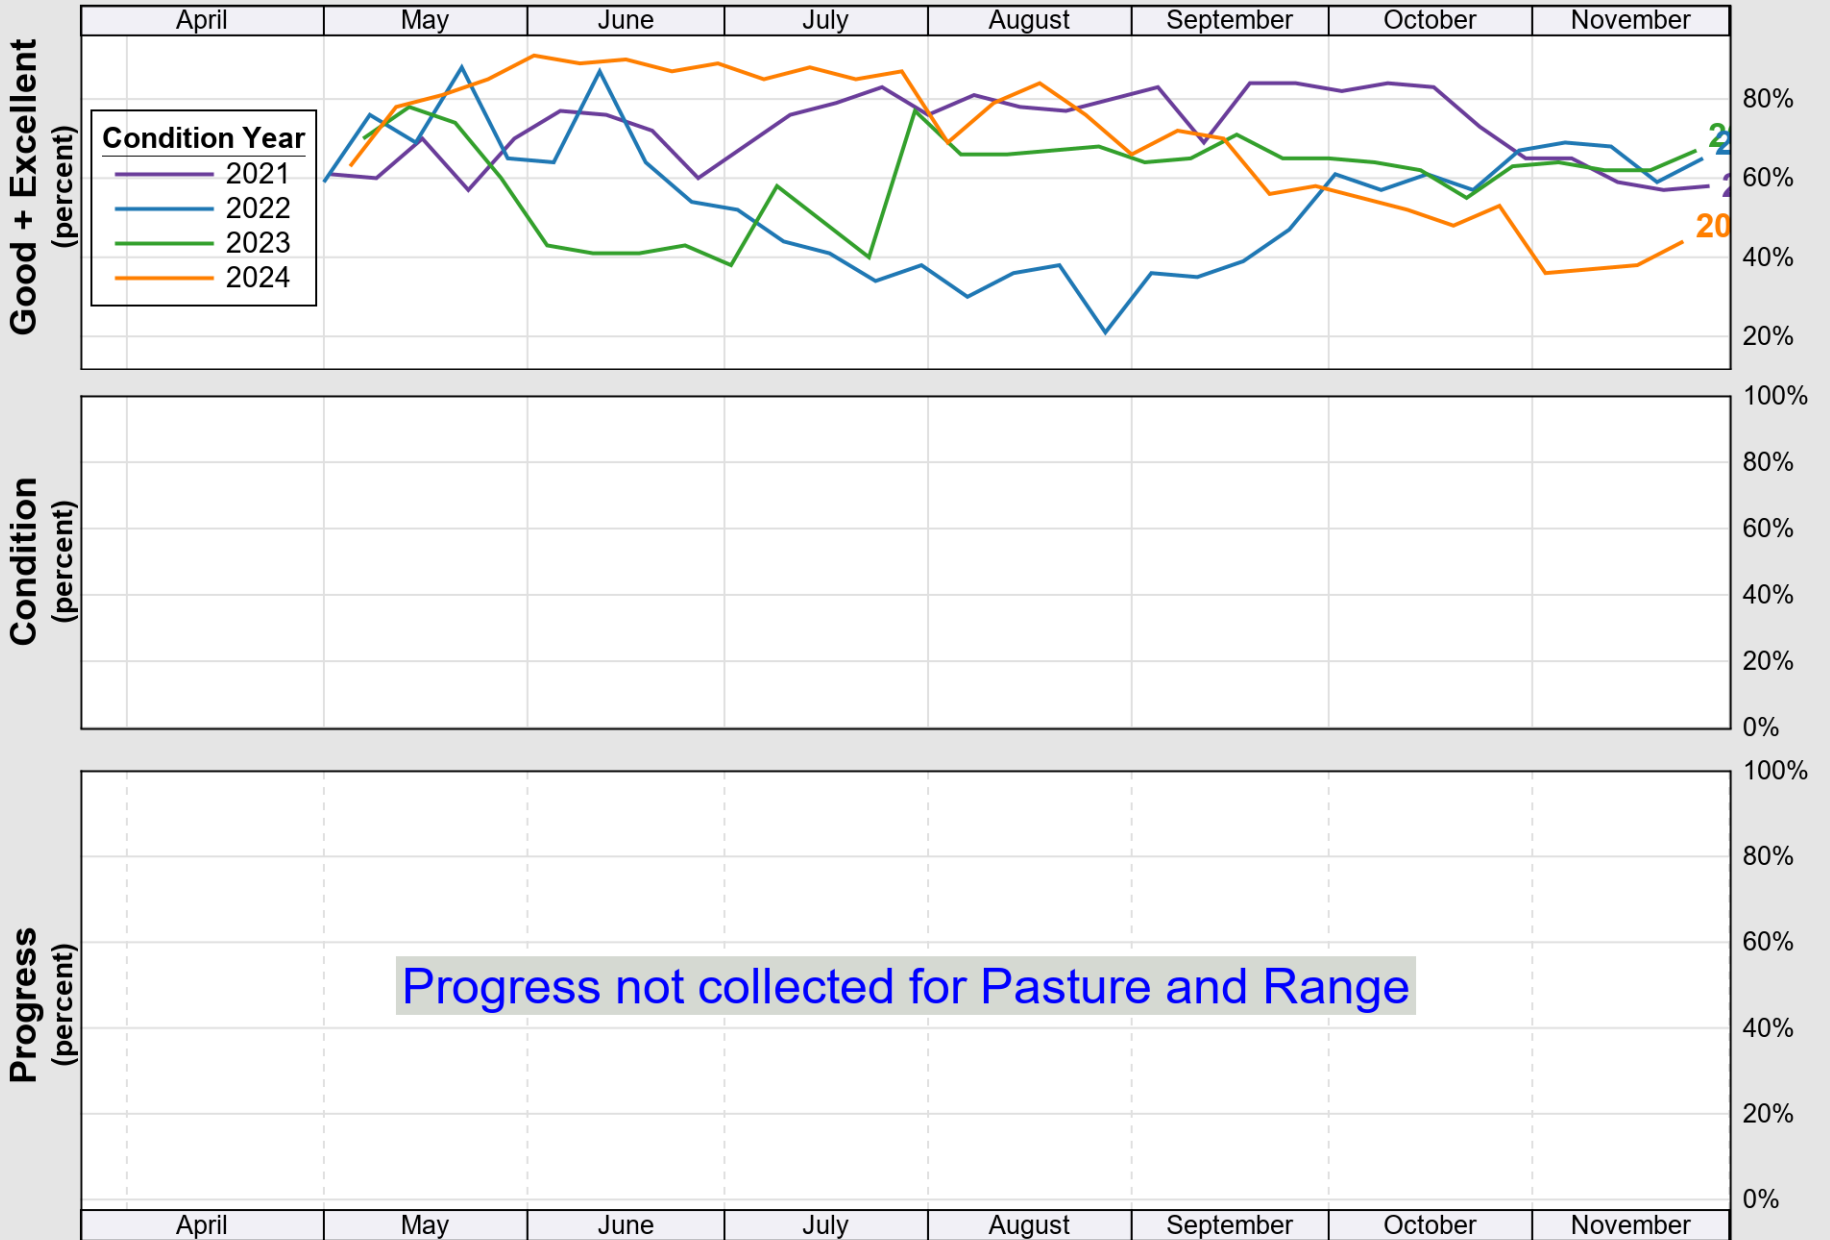

USDA

Crop Progress and Condition: Pasture and Range in New York , 2025

NASS

Source: National Agricultural Statistics Service (NASS), Crop Progress Report