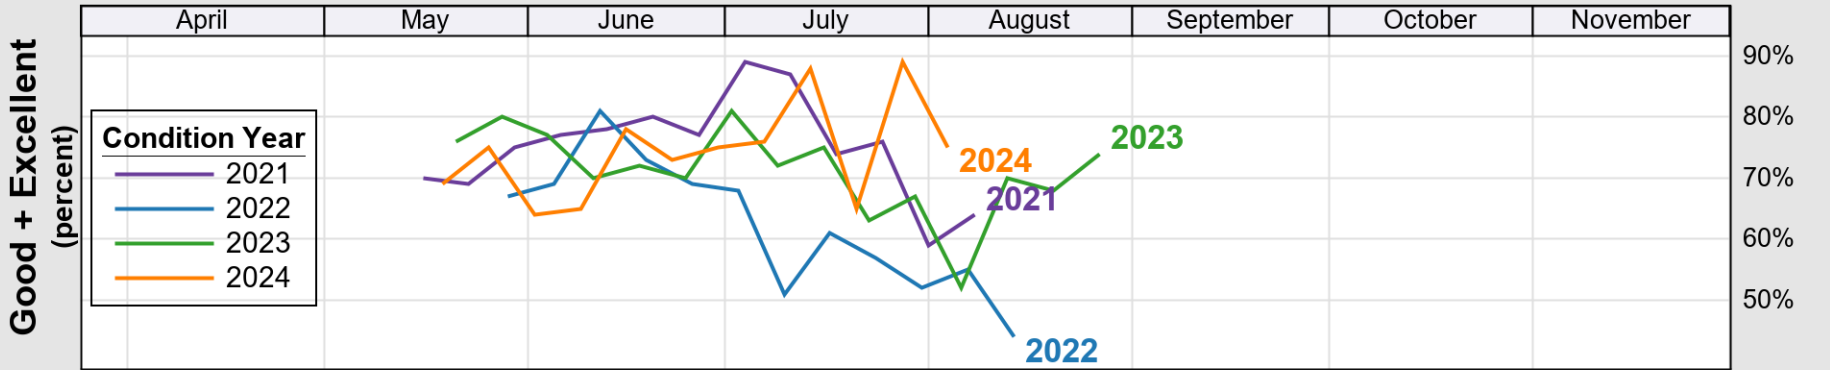

USDA

Crop Progress and Condition: Oats in New York , 2025

NASS

Progress Year(s) ——— 2025   2024   ..... 2020 - 2024

Source: National Agricultural Statistics Service (NASS), Crop Progress Report