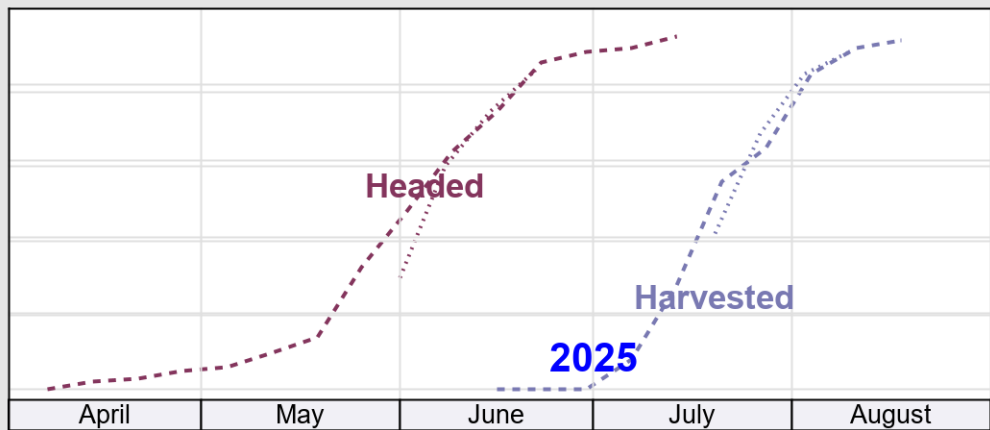

# Crop Progress and Condition: Soybeans in New York , 2025

NASS

Source: National Agricultural Statistics Service (NASS), Crop Progress Report

USDA

### Crop Progress and Condition: Winter Wheat in New York , 2025

NASS

**Progress Year(s)** ——— 2025    ····· 2024    ..... 2020 - 2024

Source: National Agricultural Statistics Service (NASS), Crop Progress Report