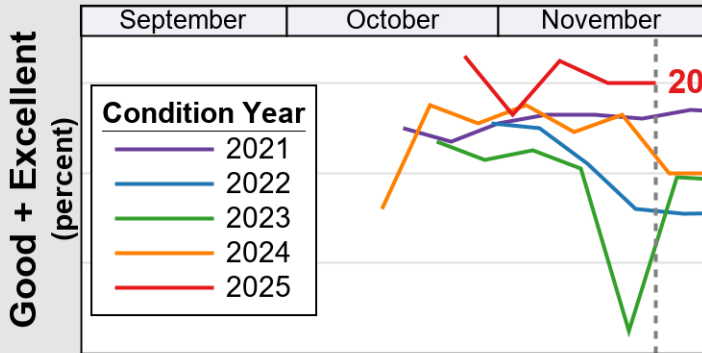

# Crop Progress and Condition: Soybeans in New York , 2025

NASS

Source: National Agricultural Statistics Service (NASS), Crop Progress Report

USDA

### Crop Progress and Condition: Winter Wheat in New York , 2025

NASS

**Progress Year(s)** ——— 2025    ····· 2024    ..... 2020 - 2024

Source: National Agricultural Statistics Service (NASS), Crop Progress Report