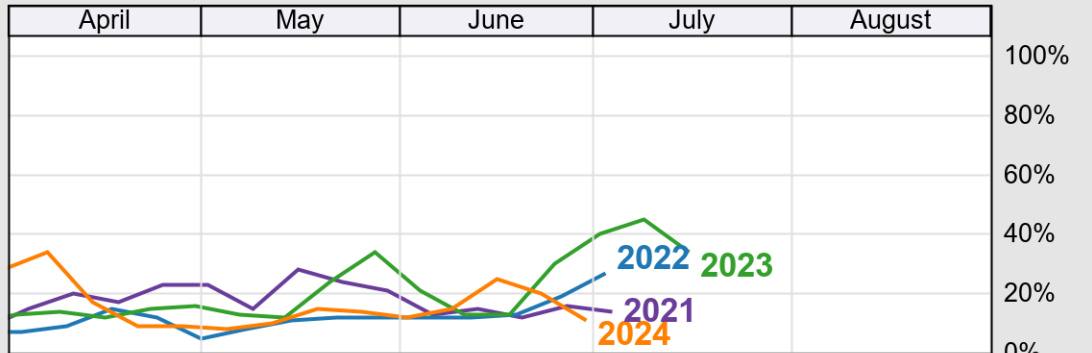

USDA

Crop Progress and Condition: Winter Wheat in New Mexico , 2025

NASS

Progress Year(s)   — 2025   2024   ..... 2020 - 2024

Source: National Agricultural Statistics Service (NASS), Crop Progress Report