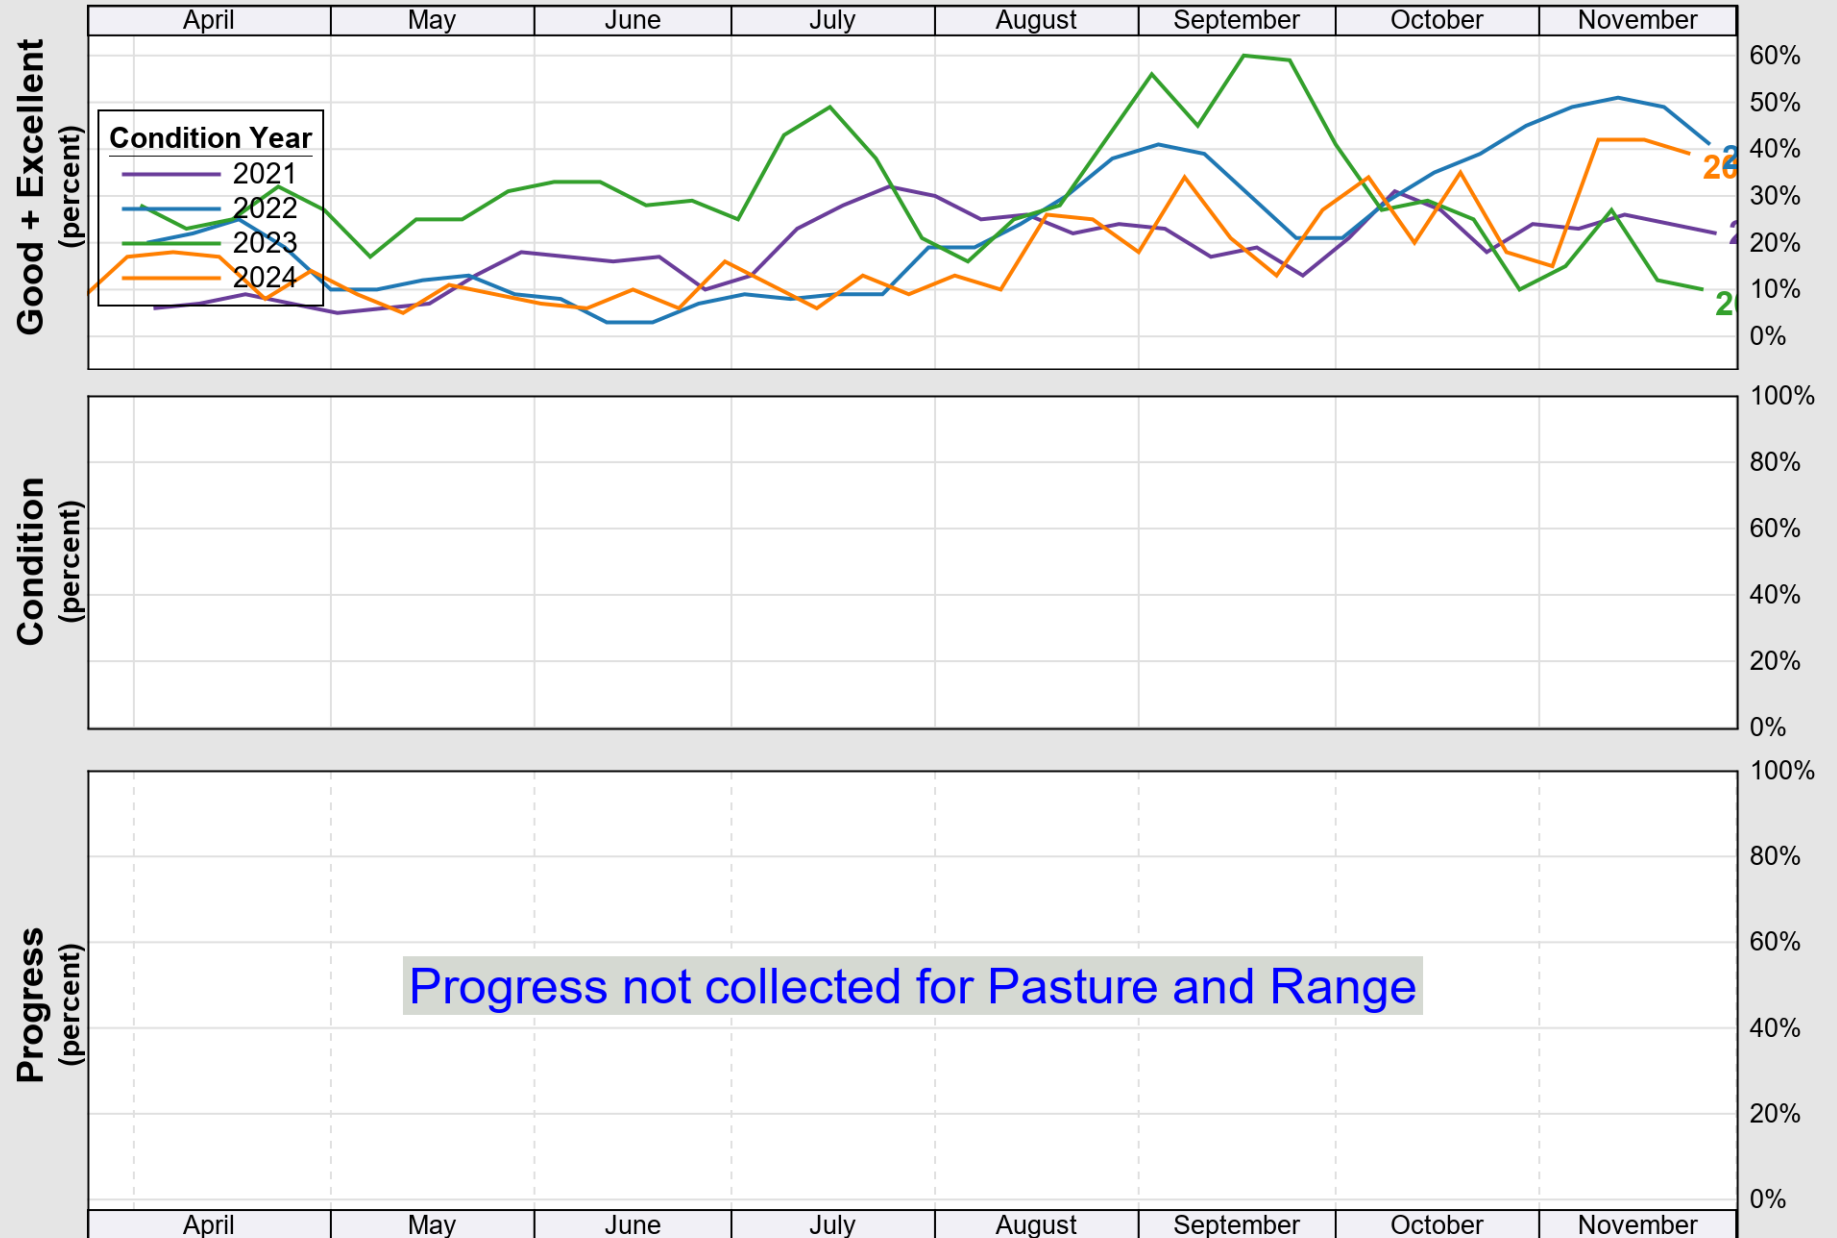

USDA

Crop Progress and Condition: Corn in New Mexico , 2025

NASS

Progress Year(s) — 2025 - - - - 2024 2020 - 2024

Source: National Agricultural Statistics Service (NASS), Crop Progress Report

USDA

Crop Progress and Condition: Cotton in New Mexico , 2025

NASS

Progress Year(s) ——— 2025 2024 2020 - 2024

Source: National Agricultural Statistics Service (NASS), Crop Progress Report

Source: National Agricultural Statistics Service (NASS), Crop Progress Report

USDA

Crop Progress and Condition: Peanuts in New Mexico , 2025

NASS

Source: National Agricultural Statistics Service (NASS), Crop Progress Report

USDA

Crop Progress and Condition: Winter Wheat in New Mexico , 2025

NASS

Progress Year(s) — 2025 2024 2020 - 2024

Source: National Agricultural Statistics Service (NASS), Crop Progress Report