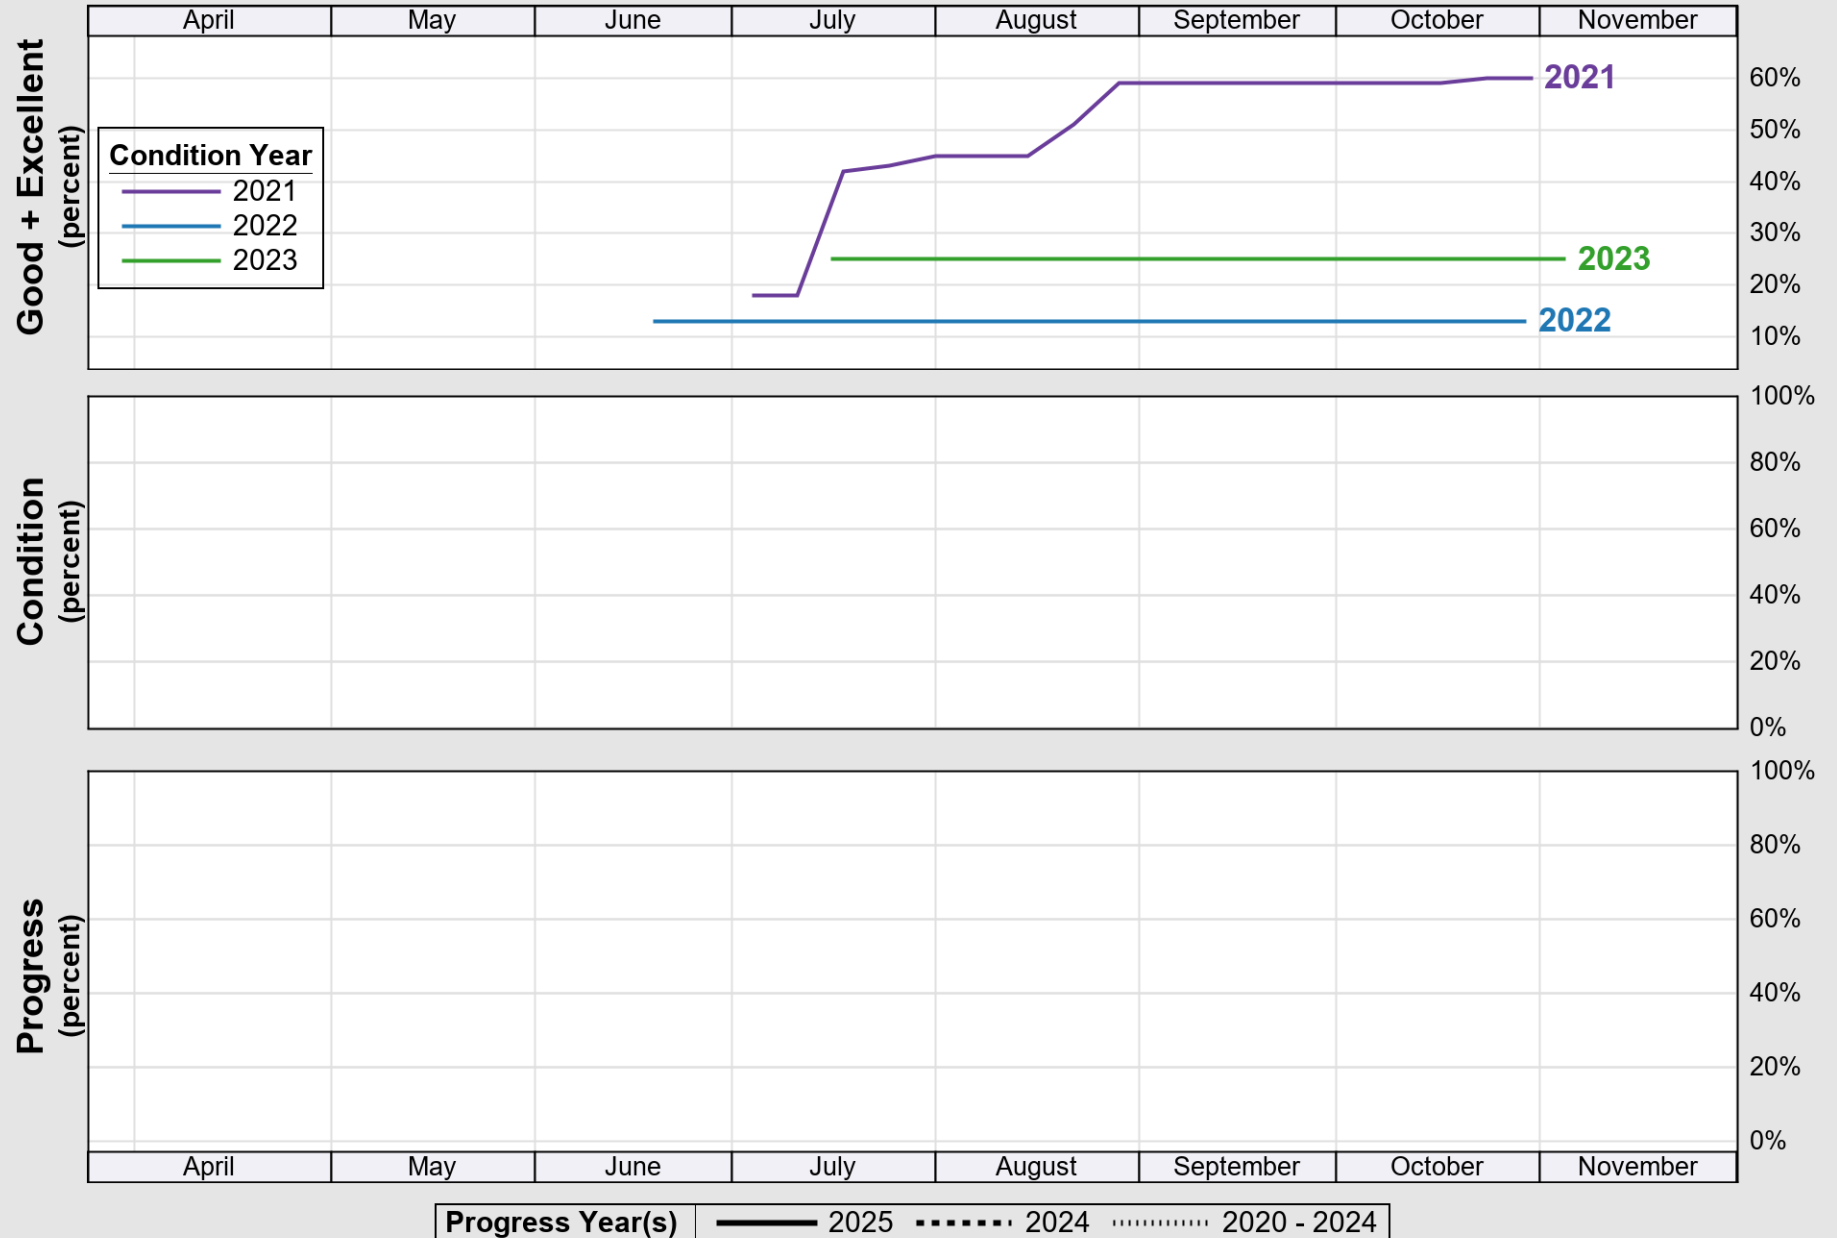

USDA

Crop Progress and Condition: Corn in New Mexico , 2025

NASS

Progress Year(s) — 2025 - - - - 2024 2020 - 2024

Source: National Agricultural Statistics Service (NASS), Crop Progress Report

USDA

Crop Progress and Condition: Cotton in New Mexico , 2025

NASS

Progress Year(s) ——— 2025 2024 2020 - 2024

Source: National Agricultural Statistics Service (NASS), Crop Progress Report

Source: National Agricultural Statistics Service (NASS), Crop Progress Report

USDA

Crop Progress and Condition: Peanuts in New Mexico , 2025

NASS

Source: National Agricultural Statistics Service (NASS), Crop Progress Report

USDA

Crop Progress and Condition: Winter Wheat in New Mexico , 2025

NASS

Progress Year(s) — 2025 2024 2020 - 2024

Source: National Agricultural Statistics Service (NASS), Crop Progress Report