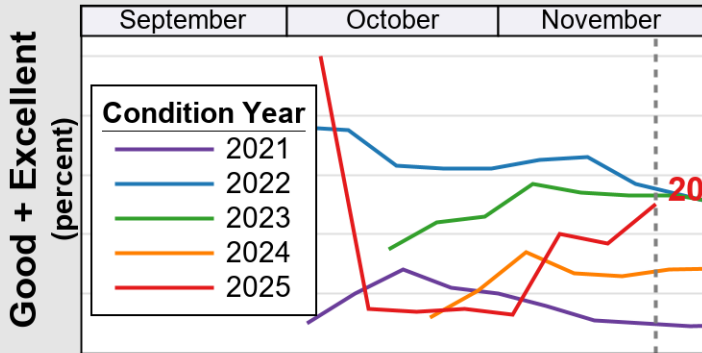

NASS

Progress Year(s) ——— 2025 2024 2020 - 2024

Source: National Agricultural Statistics Service (NASS), Crop Progress Report

Source: National Agricultural Statistics Service (NASS), Crop Progress Report

USDA

Crop Progress and Condition: Peanuts in New Mexico , 2025

NASS

Source: National Agricultural Statistics Service (NASS), Crop Progress Report

USDA

Crop Progress and Condition: Winter Wheat in New Mexico , 2025

NASS

Progress Year(s) — 2025 2024 2020 - 2024

Source: National Agricultural Statistics Service (NASS), Crop Progress Report