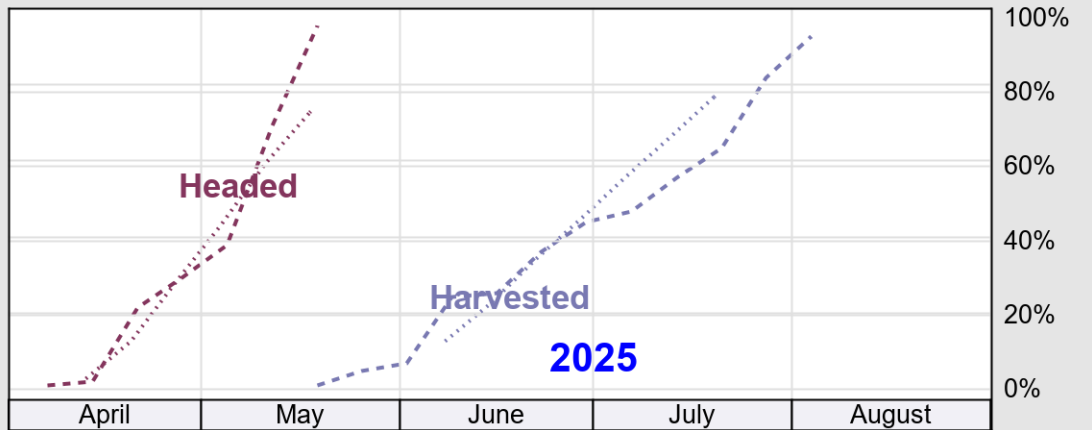

NASS

Progress Year(s) ——— 2025 2024 2020 - 2024

Source: National Agricultural Statistics Service (NASS), Crop Progress Report

Source: National Agricultural Statistics Service (NASS), Crop Progress Report

USDA

Crop Progress and Condition: Peanuts in New Mexico , 2025

NASS

Source: National Agricultural Statistics Service (NASS), Crop Progress Report

USDA

Crop Progress and Condition: Winter Wheat in New Mexico , 2025

NASS

Progress Year(s) — 2025 2024 2020 - 2024

Source: National Agricultural Statistics Service (NASS), Crop Progress Report