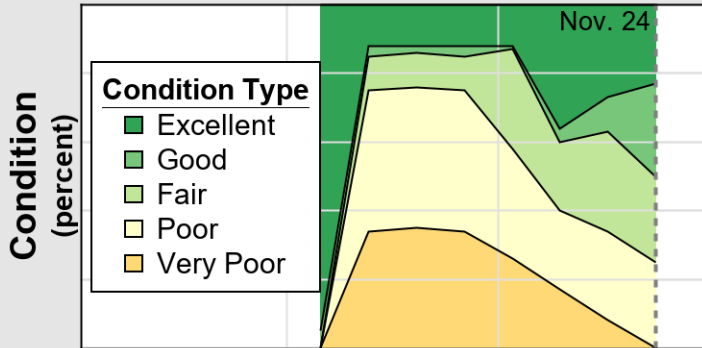

USDA

Crop Progress and Condition: Winter Wheat in New Mexico , 2025

NASS

Progress Year(s)   — 2025   2024   ..... 2020 - 2024

Source: National Agricultural Statistics Service (NASS), Crop Progress Report