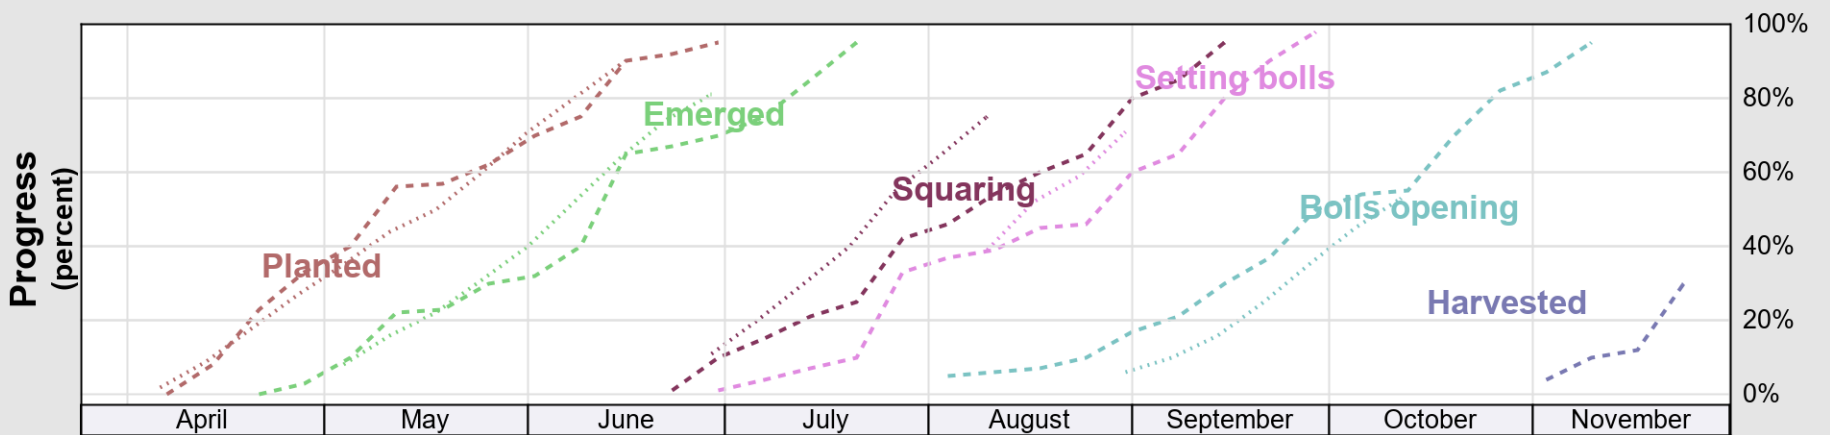

USDA

Crop Progress and Condition: Corn in New Mexico , 2025

NASS

Progress Year(s) — 2025 - - - - 2024 2020 - 2024

Source: National Agricultural Statistics Service (NASS), Crop Progress Report

USDA

Crop Progress and Condition: Cotton in New Mexico , 2025

NASS

Progress Year(s) ——— 2025 2024 2020 - 2024

Source: National Agricultural Statistics Service (NASS), Crop Progress Report

Source: National Agricultural Statistics Service (NASS), Crop Progress Report