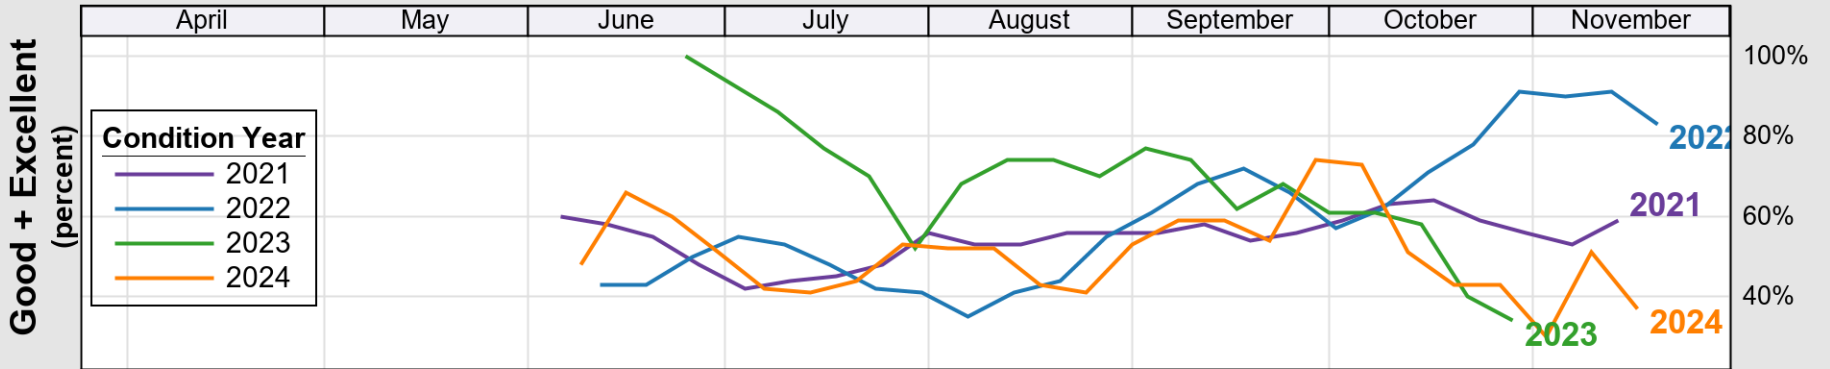

USDA

Crop Progress and Condition: Corn in New Mexico , 2025

NASS

Progress Year(s) — 2025 - - - - 2024 2020 - 2024

Source: National Agricultural Statistics Service (NASS), Crop Progress Report

USDA

Crop Progress and Condition: Cotton in New Mexico , 2025

NASS

Progress Year(s) ——— 2025 2024 2020 - 2024

Source: National Agricultural Statistics Service (NASS), Crop Progress Report

Source: National Agricultural Statistics Service (NASS), Crop Progress Report