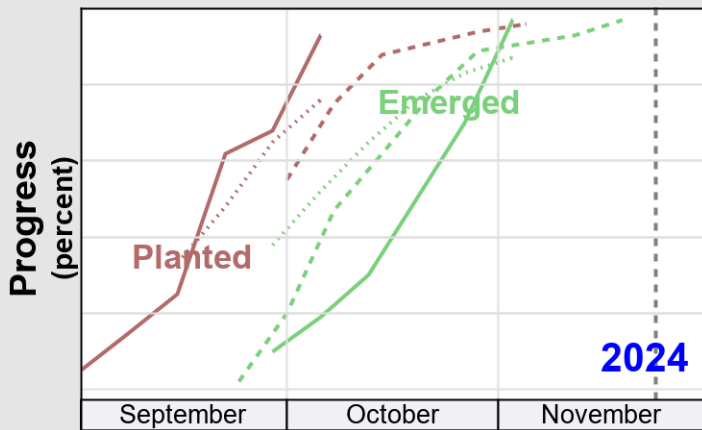

NASS

Progress Year(s) ——— 2025 2024 2020 - 2024

Source: National Agricultural Statistics Service (NASS), Crop Progress Report

Source: National Agricultural Statistics Service (NASS), Crop Progress Report

USDA

Crop Progress and Condition: Peanuts in New Mexico , 2025

NASS

Source: National Agricultural Statistics Service (NASS), Crop Progress Report

USDA

Crop Progress and Condition: Winter Wheat in New Mexico , 2025

NASS

Progress Year(s) — 2025 2024 2020 - 2024

Source: National Agricultural Statistics Service (NASS), Crop Progress Report