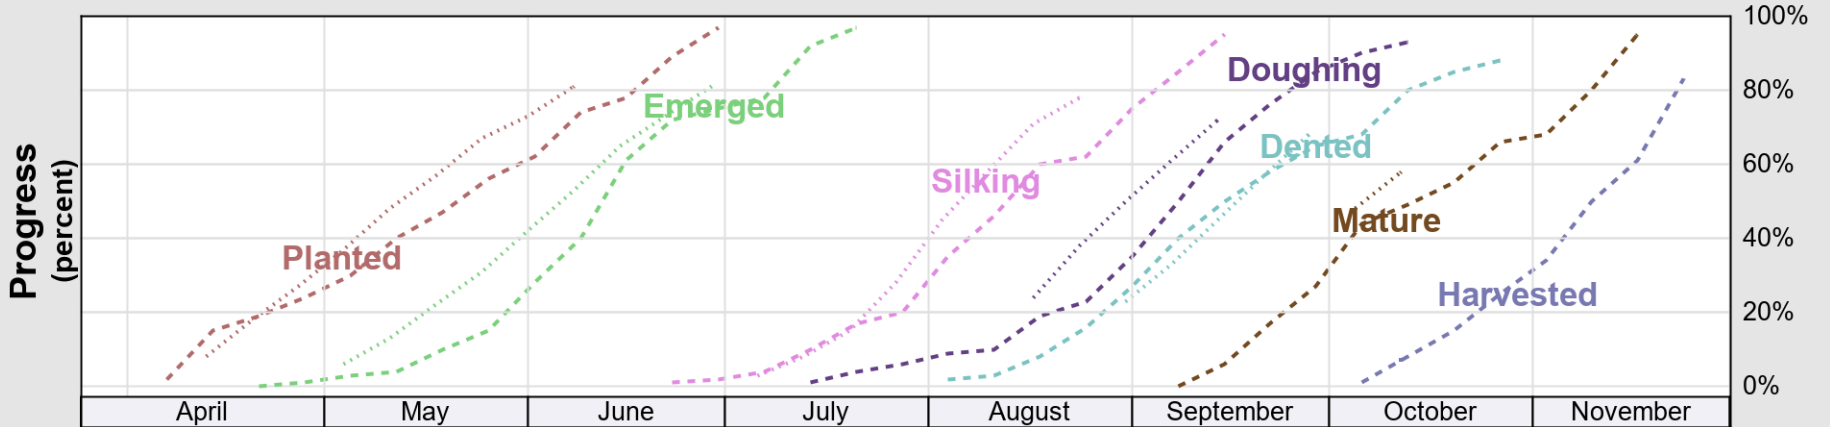

USDA

Crop Progress and Condition: Corn in New Mexico , 2025

NASS

Progress Year(s) — 2025 - - - - 2024 2020 - 2024

Source: National Agricultural Statistics Service (NASS), Crop Progress Report

USDA

Crop Progress and Condition: Cotton in New Mexico , 2025

NASS

Progress Year(s) ——— 2025 2024 2020 - 2024

Source: National Agricultural Statistics Service (NASS), Crop Progress Report

Source: National Agricultural Statistics Service (NASS), Crop Progress Report