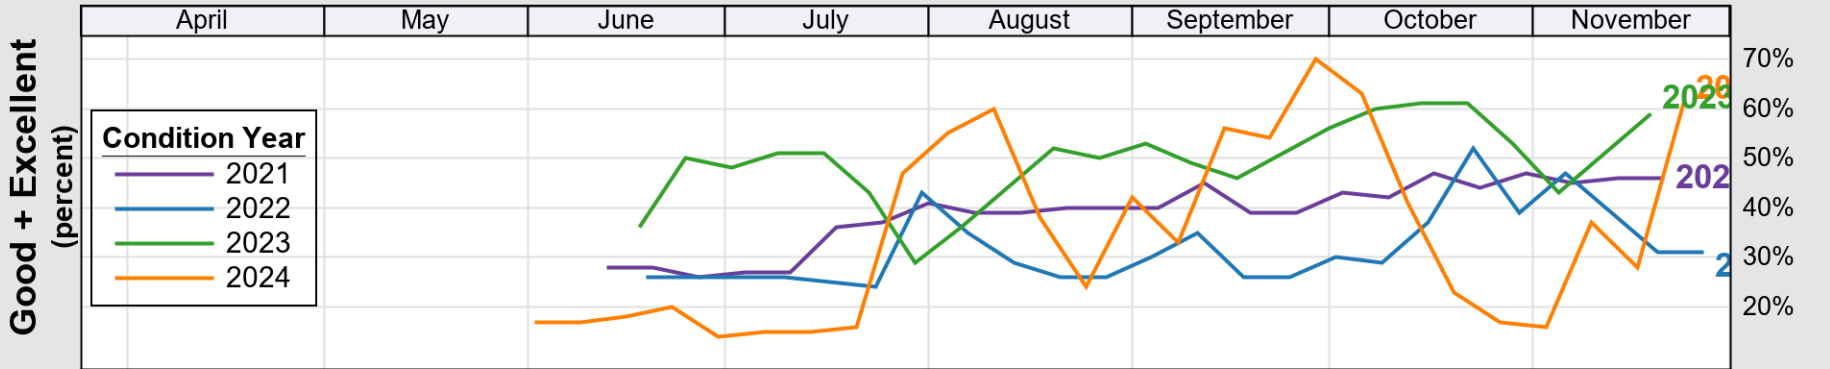

USDA

Crop Progress and Condition: Corn in New Mexico , 2025

NASS

Progress Year(s) — 2025 - - - - 2024 2020 - 2024

Source: National Agricultural Statistics Service (NASS), Crop Progress Report

USDA

Crop Progress and Condition: Cotton in New Mexico , 2025

NASS

Progress Year(s) ——— 2025 2024 2020 - 2024

Source: National Agricultural Statistics Service (NASS), Crop Progress Report

Source: National Agricultural Statistics Service (NASS), Crop Progress Report