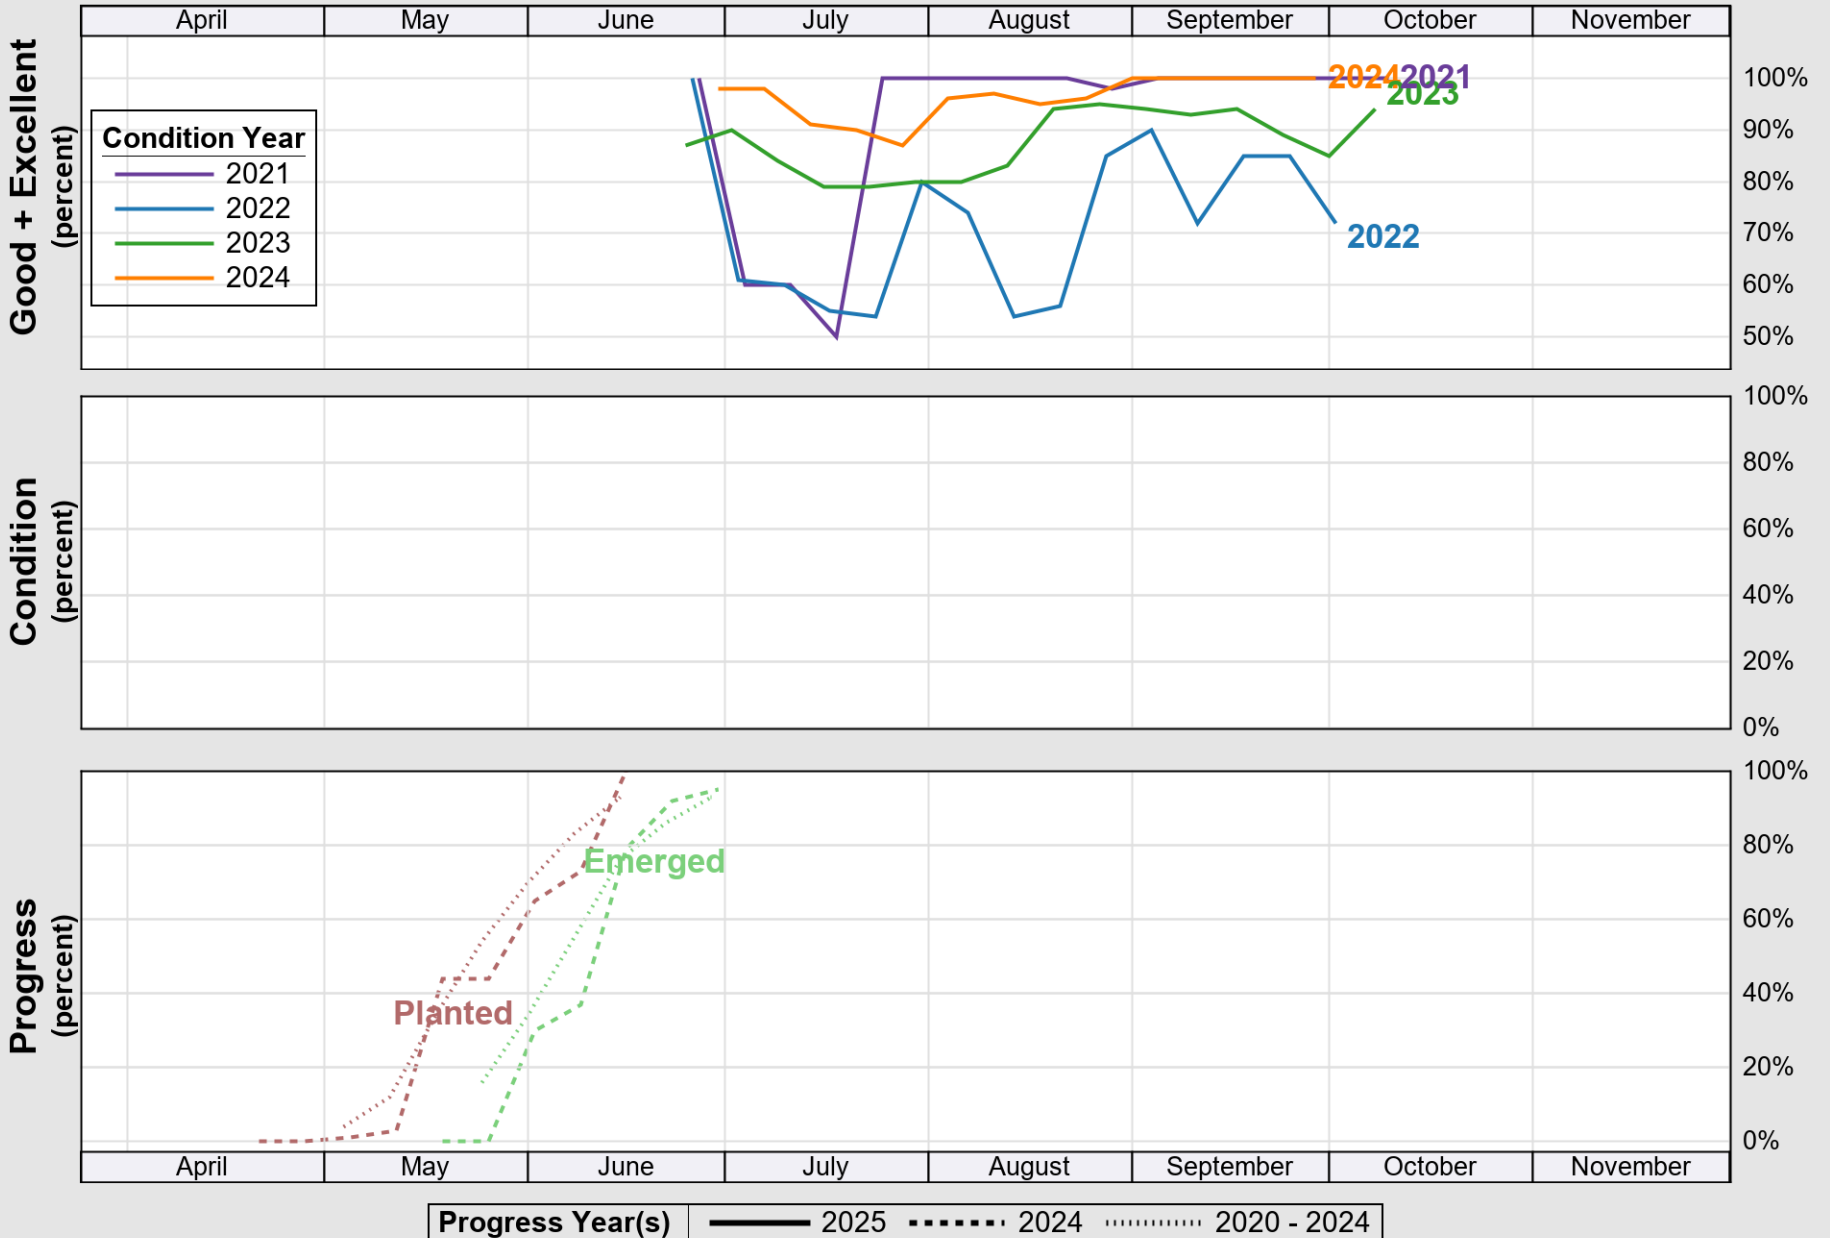

USDA

Crop Progress and Condition: Corn in New Hampshire , 2025

NASS

Source: National Agricultural Statistics Service (NASS), Crop Progress Report

USDA Crop Progress and Condition: Pasture and Range in New Hampshire , 2025 NASS

Source: National Agricultural Statistics Service (NASS), Crop Progress Report