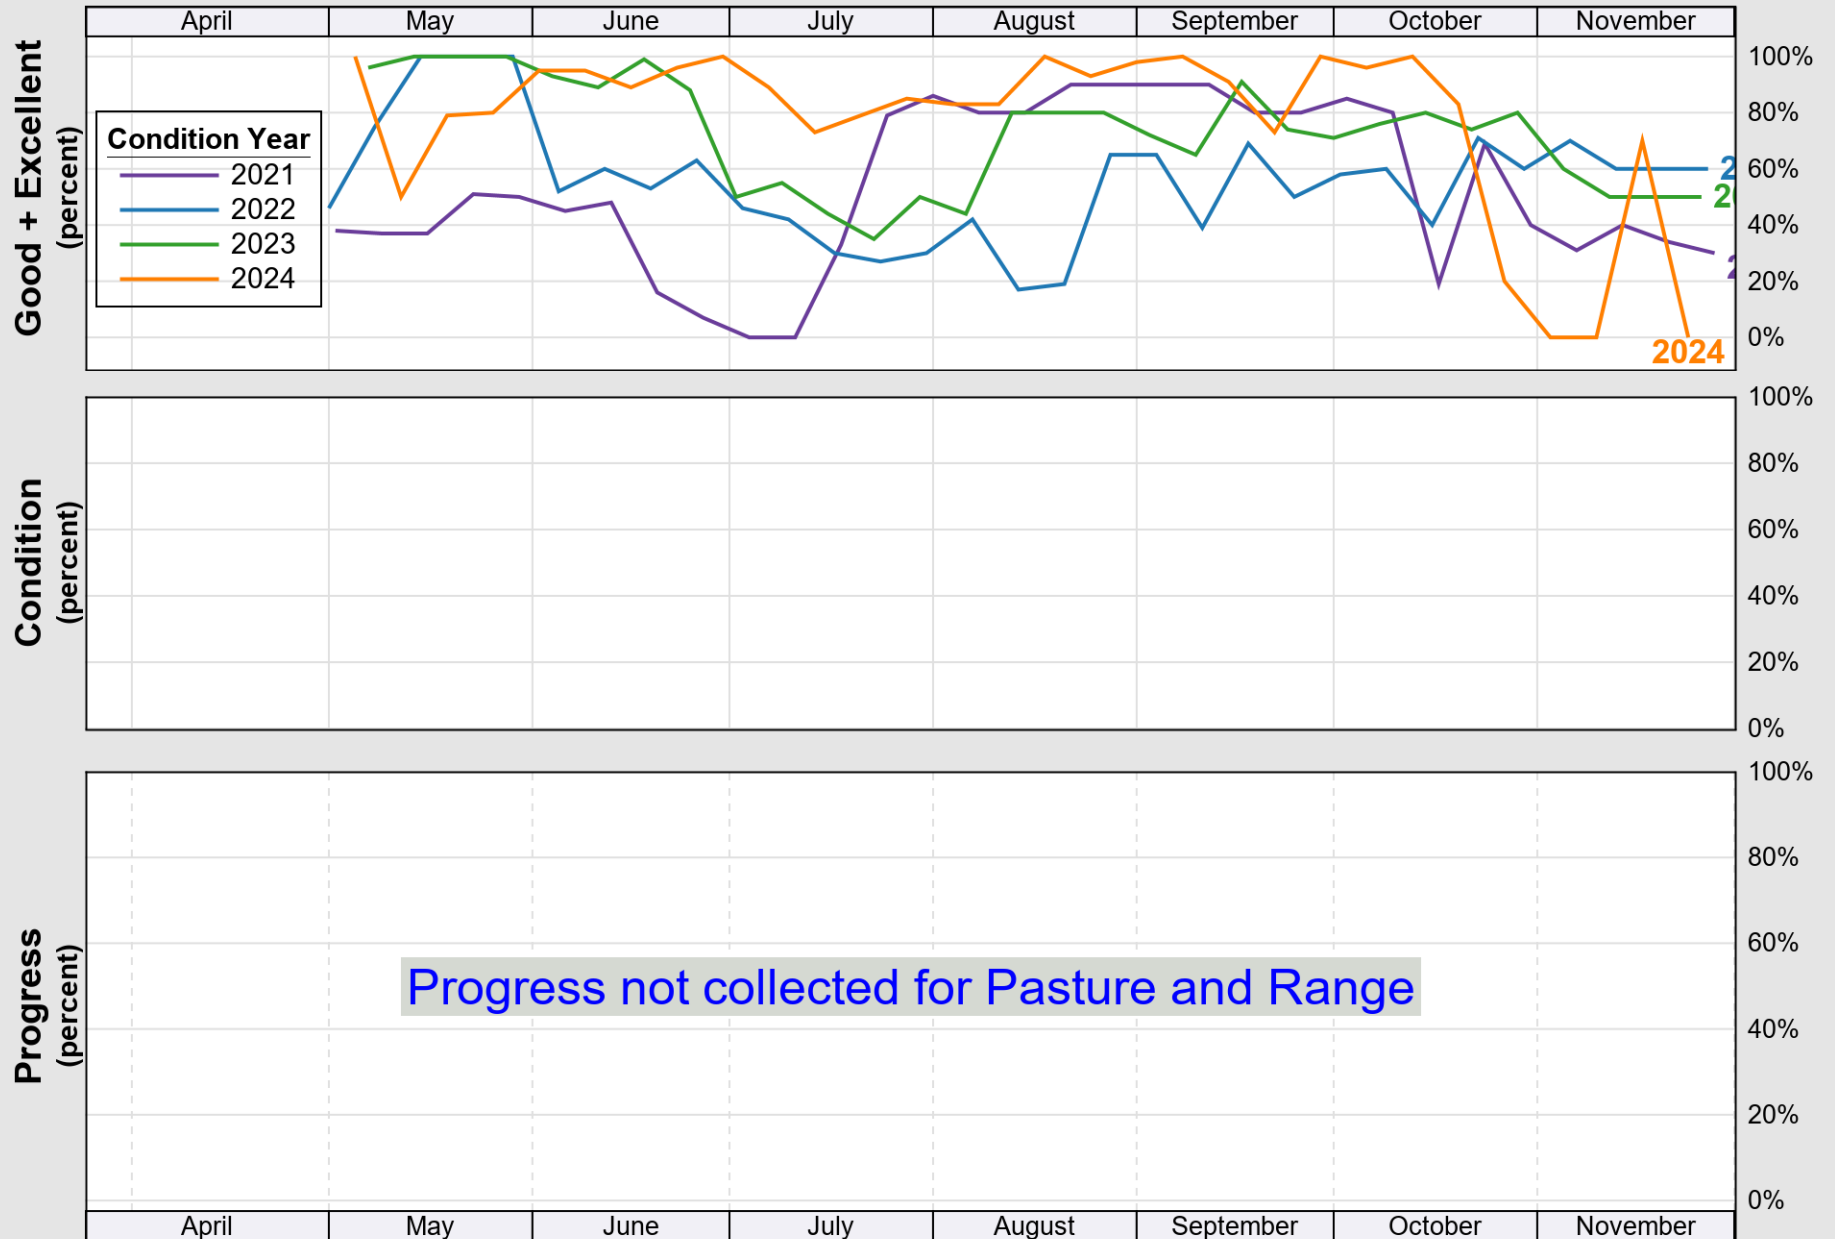

USDA

Crop Progress and Condition: Corn in New Hampshire , 2025

NASS

Source: National Agricultural Statistics Service (NASS), Crop Progress Report

USDA Crop Progress and Condition: Pasture and Range in New Hampshire , 2025 NASS

Source: National Agricultural Statistics Service (NASS), Crop Progress Report