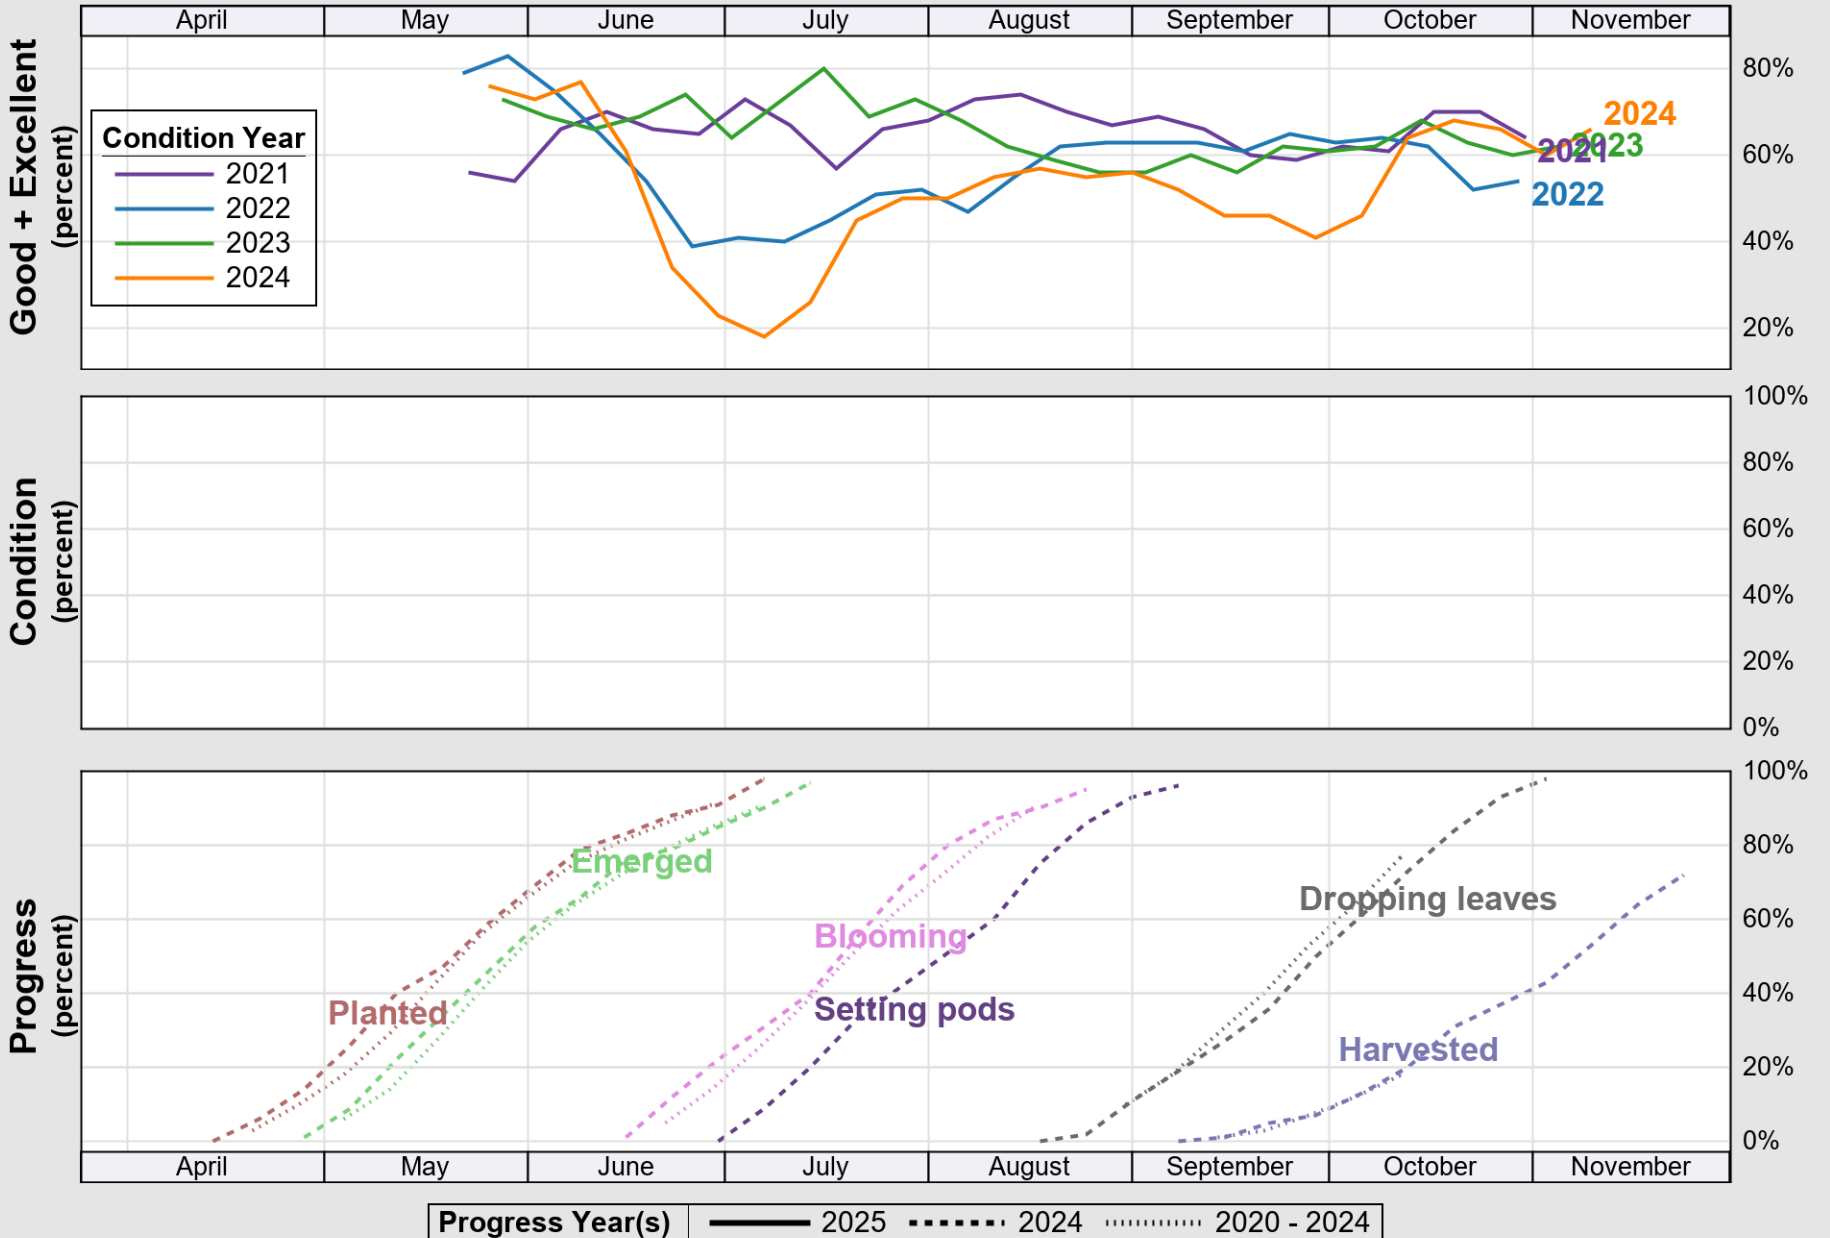

# Crop Progress and Condition: Peanuts in North Carolina , 2025

NASS

Source: National Agricultural Statistics Service (NASS), Crop Progress Report

USDA

# Crop Progress and Condition: Sorghum in North Carolina , 2025

NASS

Source: National Agricultural Statistics Service (NASS), Crop Progress Report

USDA

# Crop Progress and Condition: Soybeans in North Carolina , 2025

NASS

Source: National Agricultural Statistics Service (NASS), Crop Progress Report

USDA