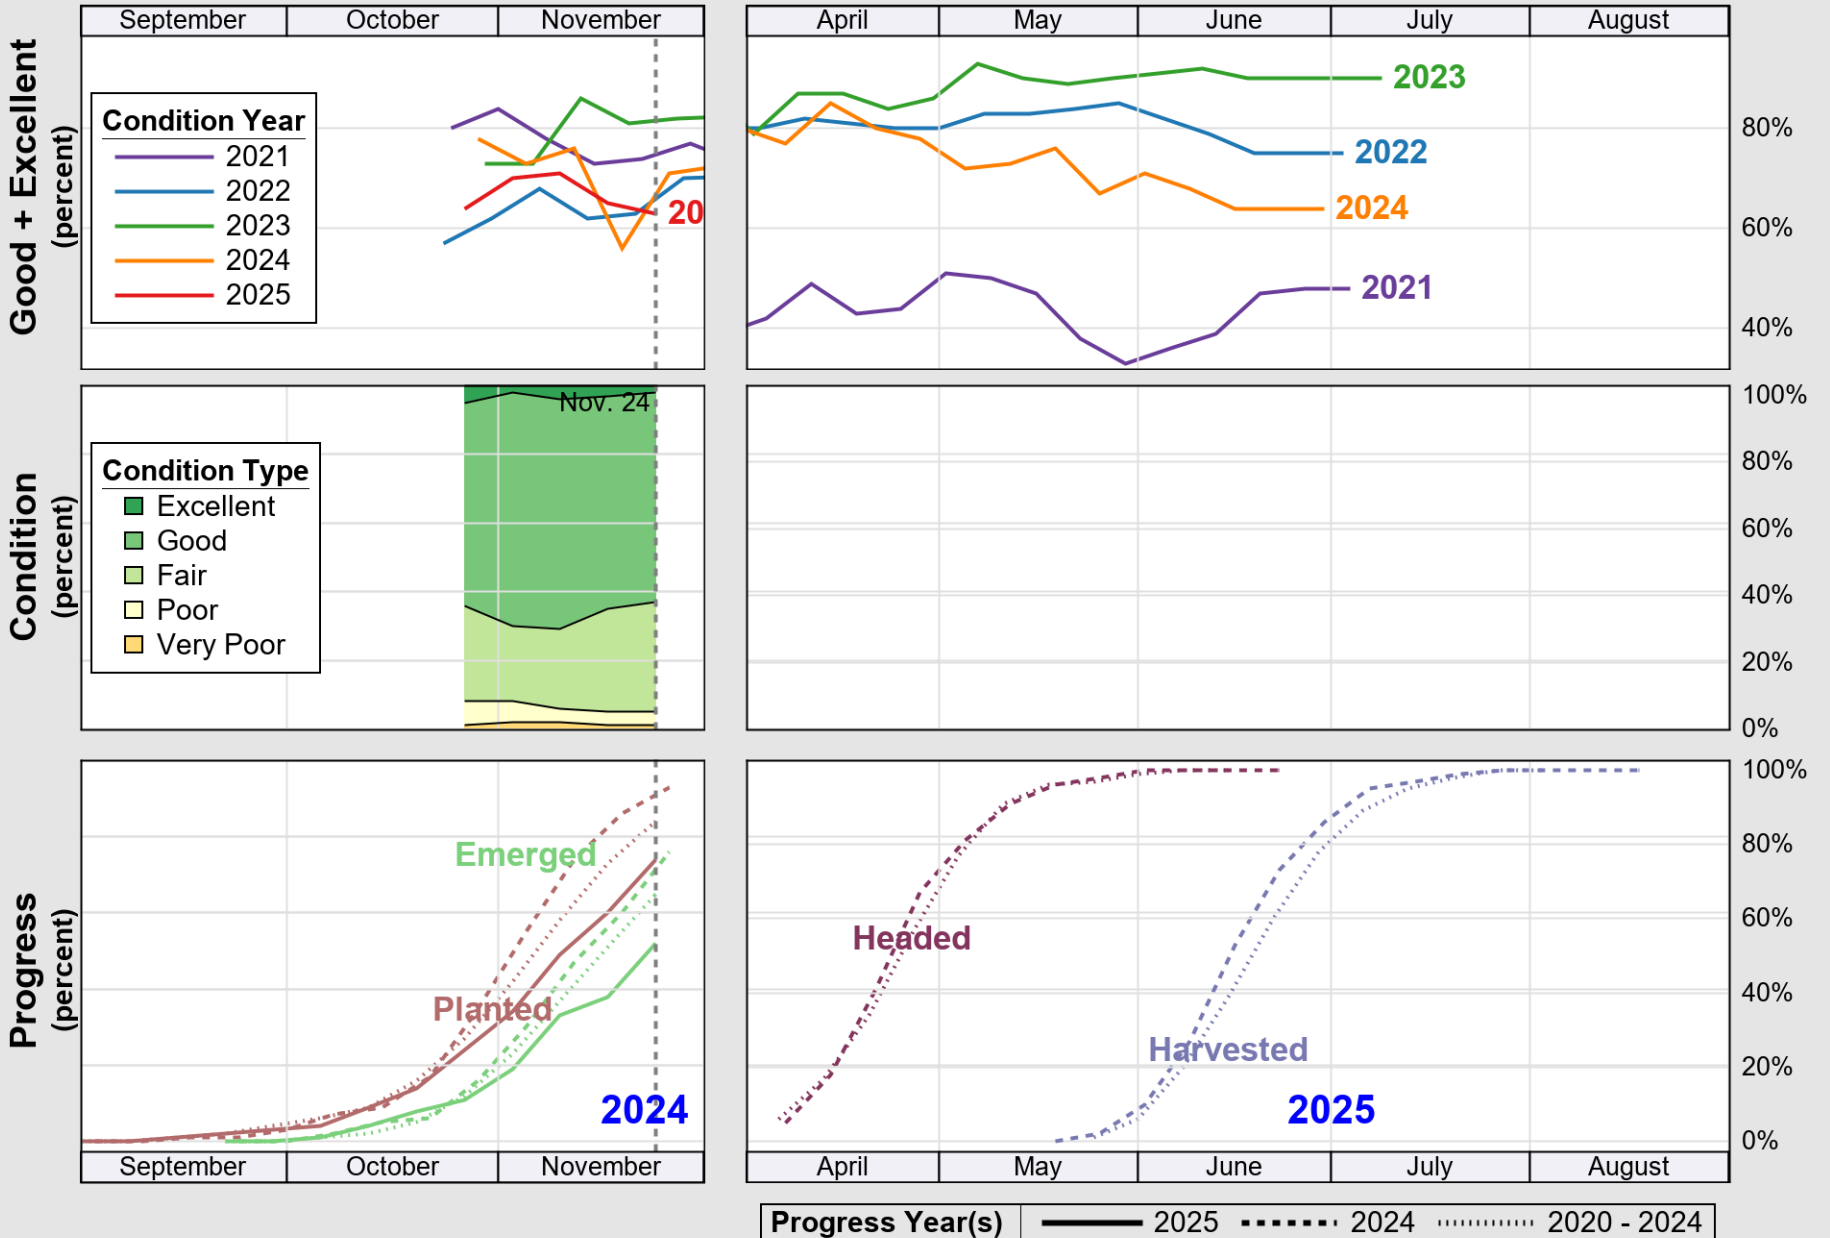

# Crop Progress and Condition: Peanuts in North Carolina , 2025

NASS

Source: National Agricultural Statistics Service (NASS), Crop Progress Report

USDA

# Crop Progress and Condition: Sorghum in North Carolina , 2025

NASS

Source: National Agricultural Statistics Service (NASS), Crop Progress Report

USDA

# Crop Progress and Condition: Soybeans in North Carolina , 2025

NASS

Source: National Agricultural Statistics Service (NASS), Crop Progress Report

USDA

# Crop Progress and Condition: Winter Wheat in North Carolina , 2025

NASS

Source: National Agricultural Statistics Service (NASS), Crop Progress Report