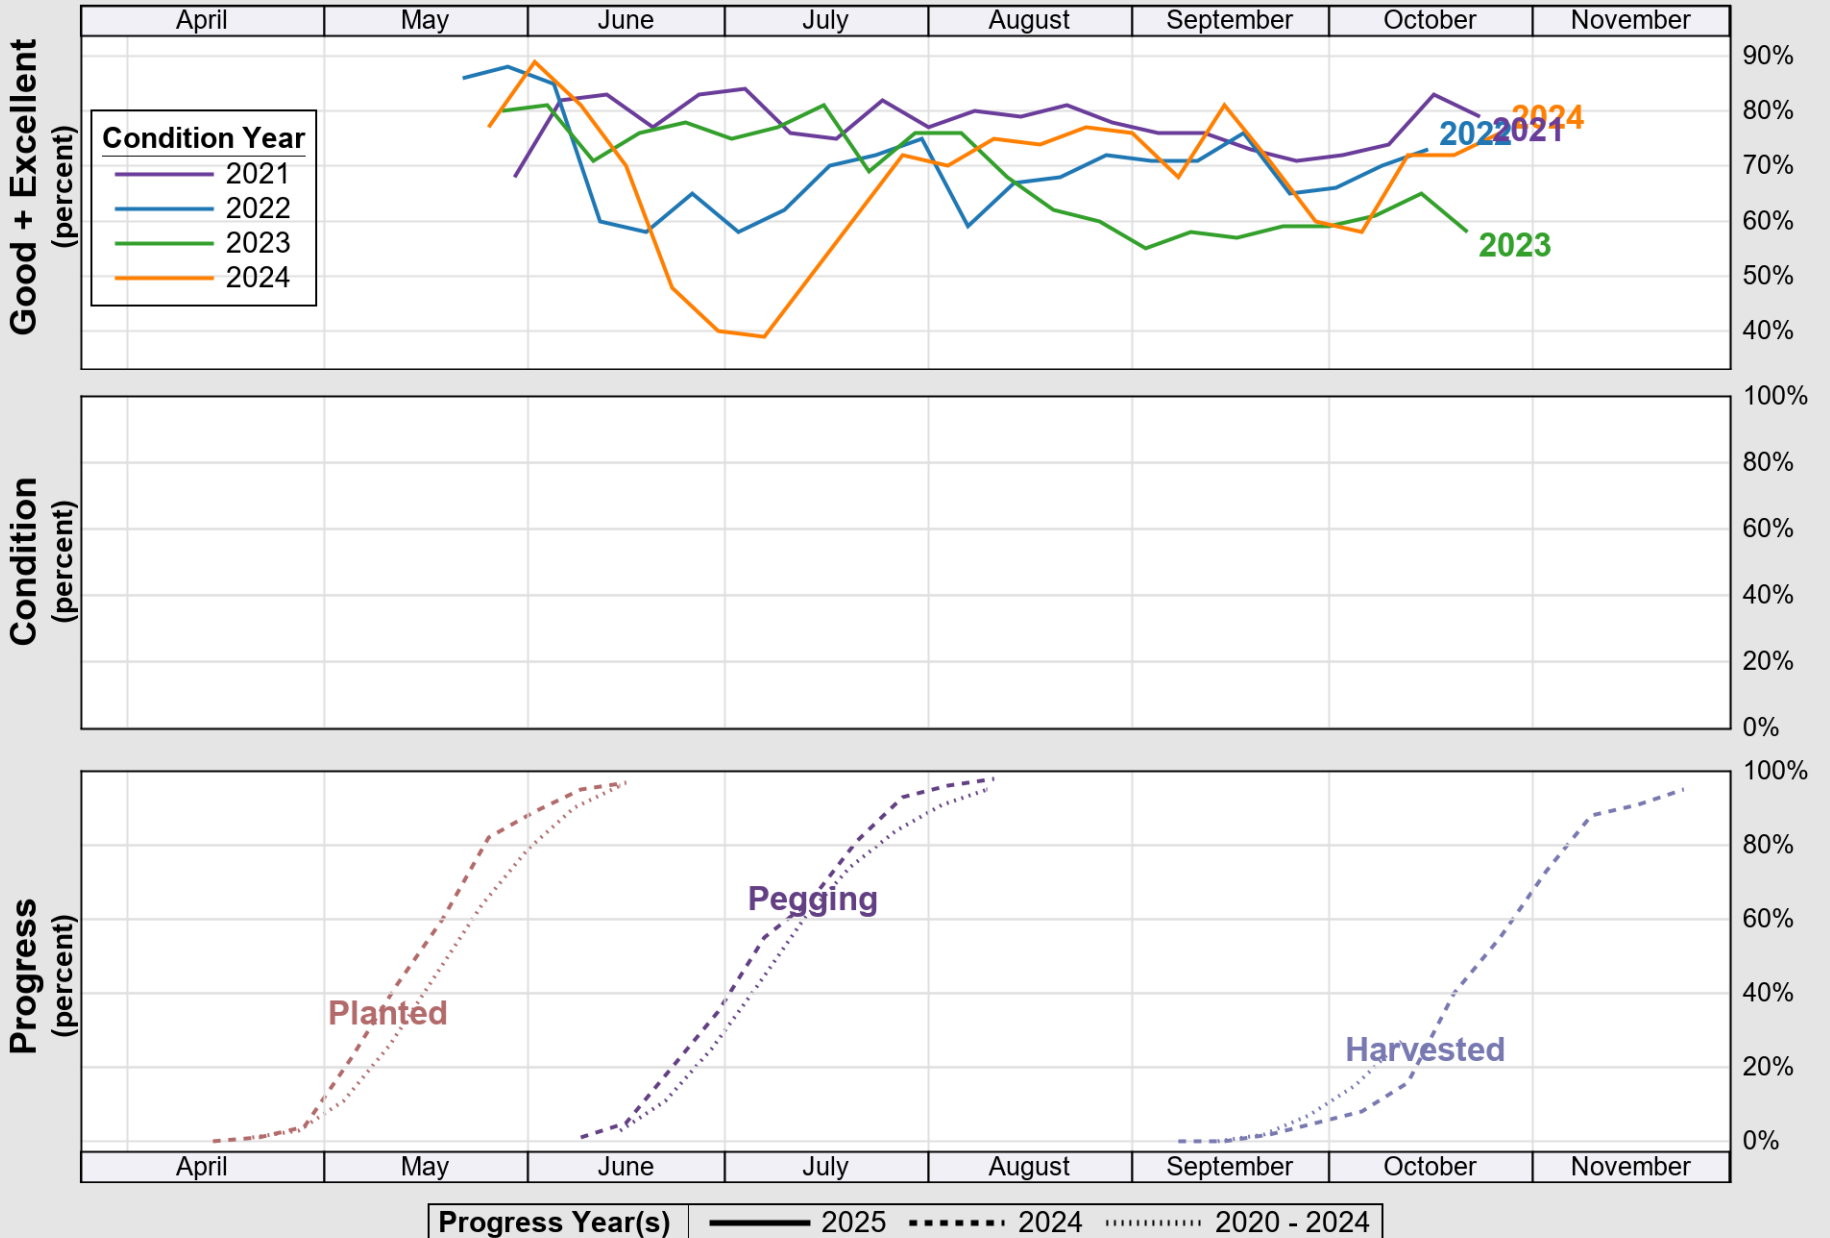

# Crop Progress and Condition: Corn in North Carolina , 2025

NASS

Source: National Agricultural Statistics Service (NASS), Crop Progress Report

USDA

# Crop Progress and Condition: Cotton in North Carolina , 2025

NASS

Source: National Agricultural Statistics Service (NASS), Crop Progress Report

**USDA** Crop Progress and Condition: Pasture and Range in North Carolina , 2025 **NASS**

Source: National Agricultural Statistics Service (NASS), Crop Progress Report

USDA

# Crop Progress and Condition: Peanuts in North Carolina , 2025

NASS

Source: National Agricultural Statistics Service (NASS), Crop Progress Report

USDA