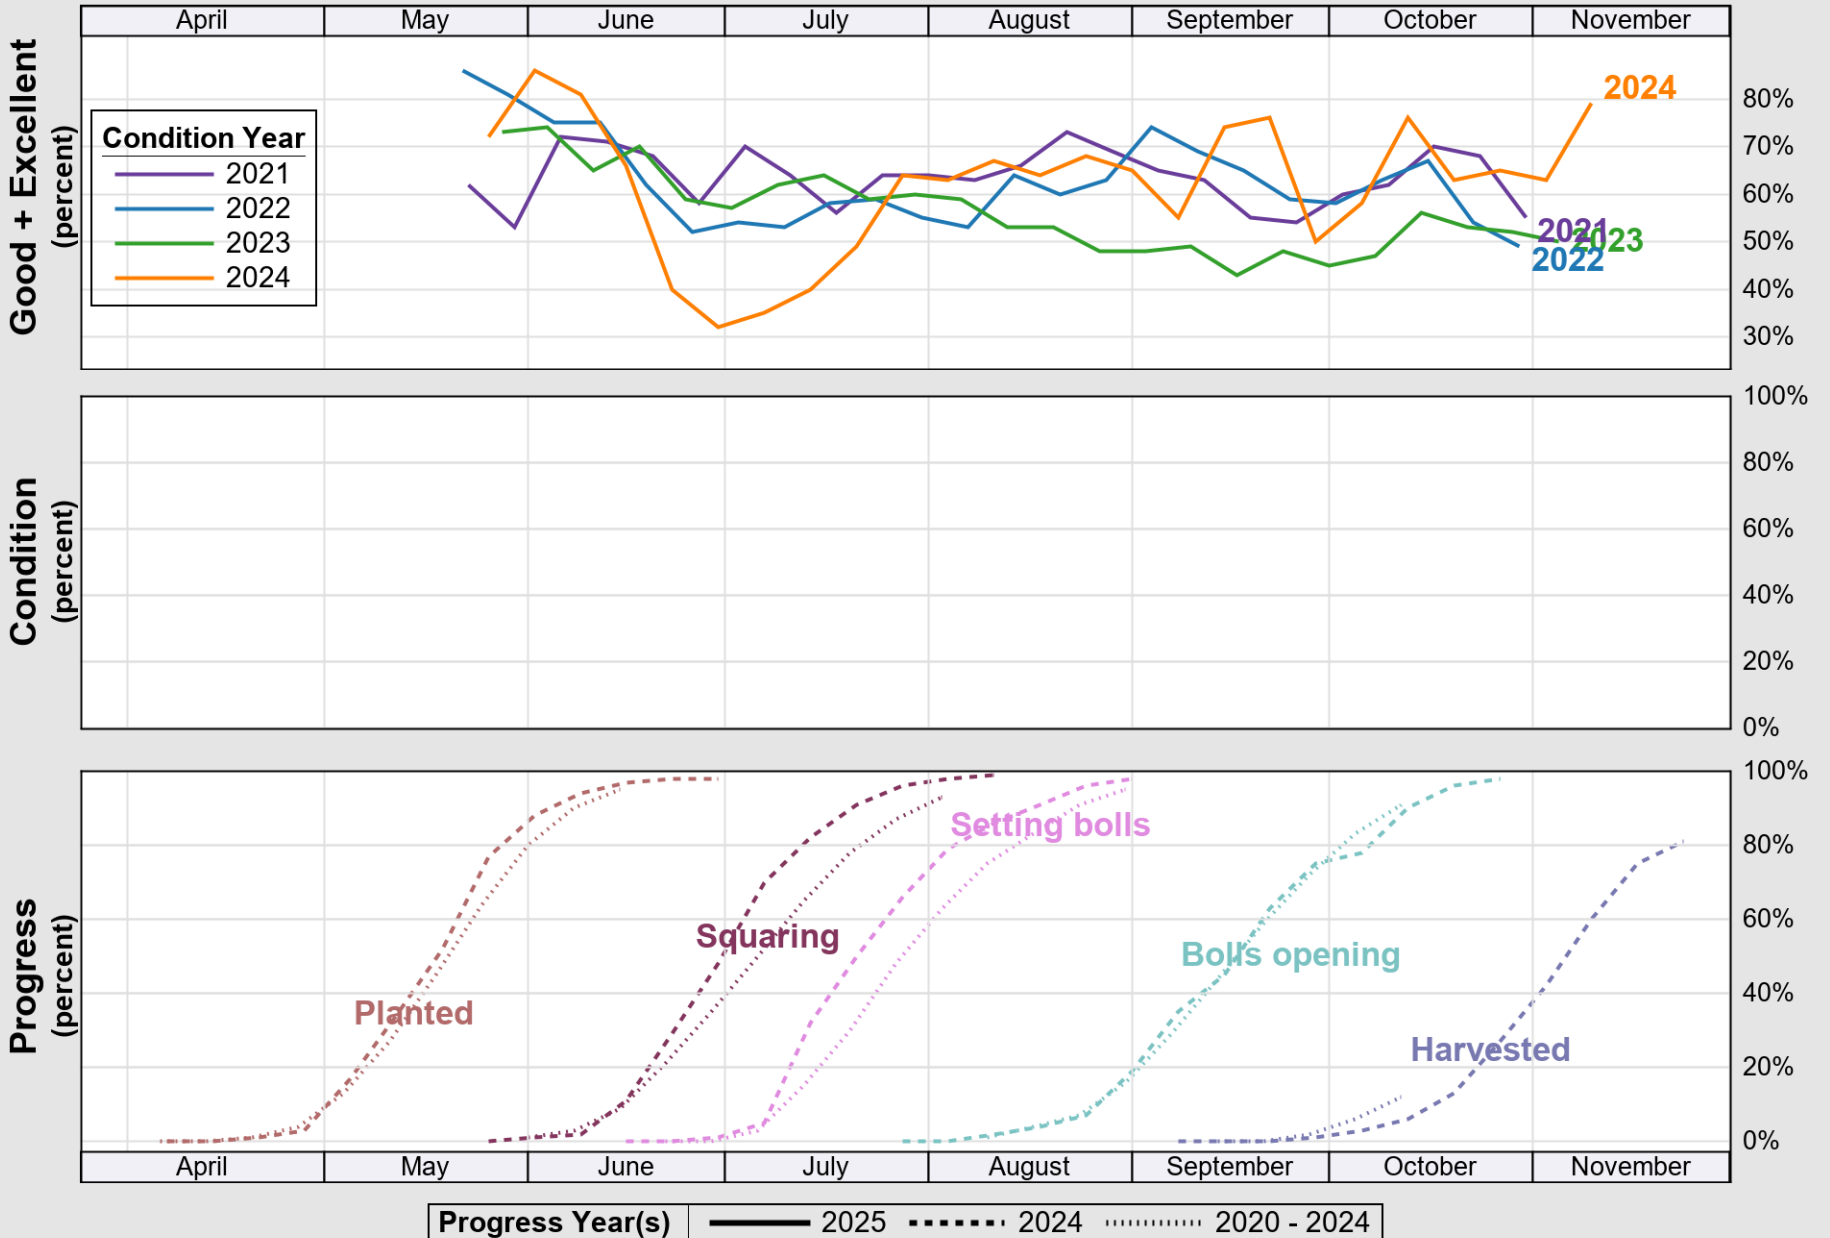

# Crop Progress and Condition: Corn in North Carolina , 2025

NASS

Source: National Agricultural Statistics Service (NASS), Crop Progress Report

USDA

# Crop Progress and Condition: Cotton in North Carolina , 2025

NASS

Source: National Agricultural Statistics Service (NASS), Crop Progress Report

**USDA** Crop Progress and Condition: Pasture and Range in North Carolina , 2025 **NASS**