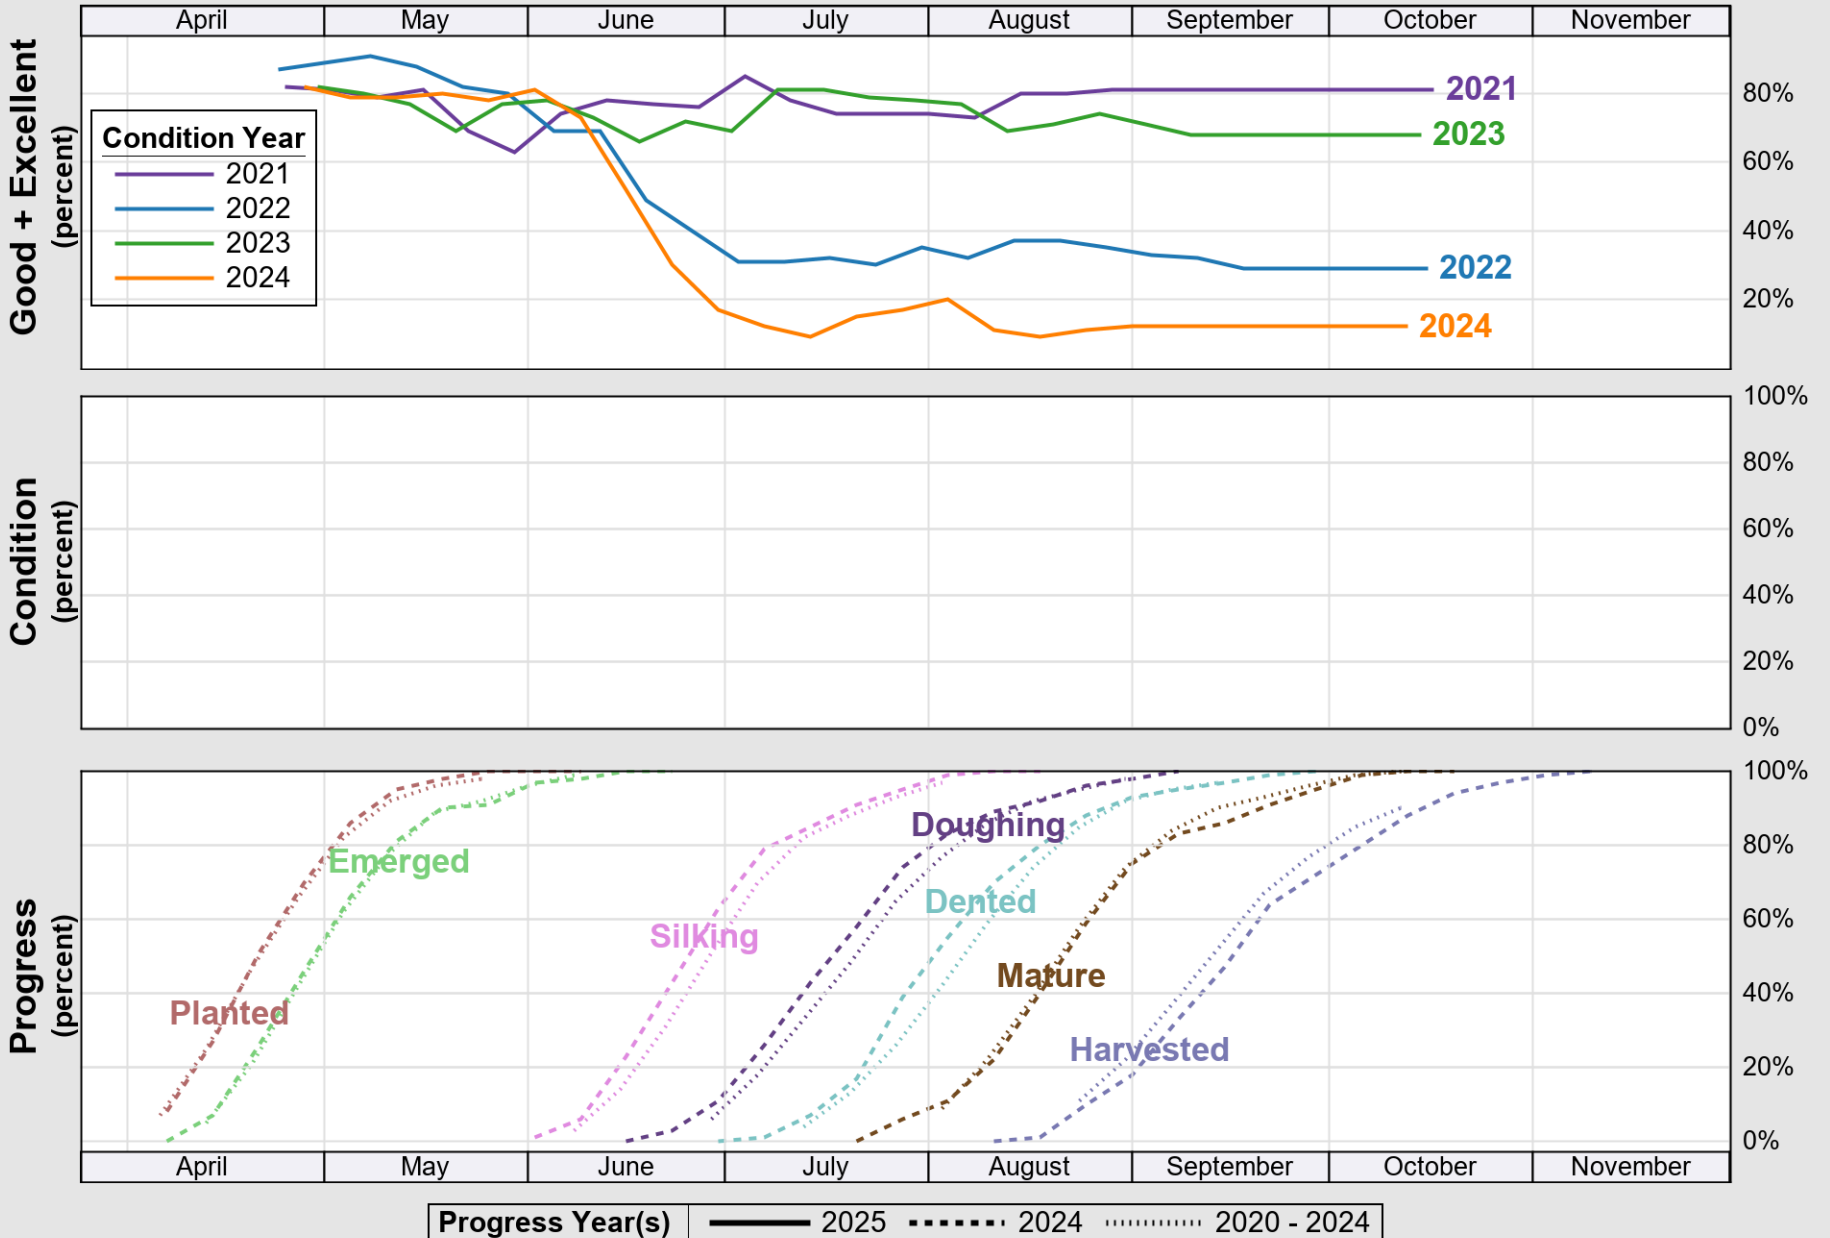

# Crop Progress and Condition: Corn in North Carolina , 2025

NASS

Source: National Agricultural Statistics Service (NASS), Crop Progress Report

USDA

# Crop Progress and Condition: Cotton in North Carolina , 2025

NASS

Source: National Agricultural Statistics Service (NASS), Crop Progress Report

**USDA** Crop Progress and Condition: Pasture and Range in North Carolina , 2025 **NASS**