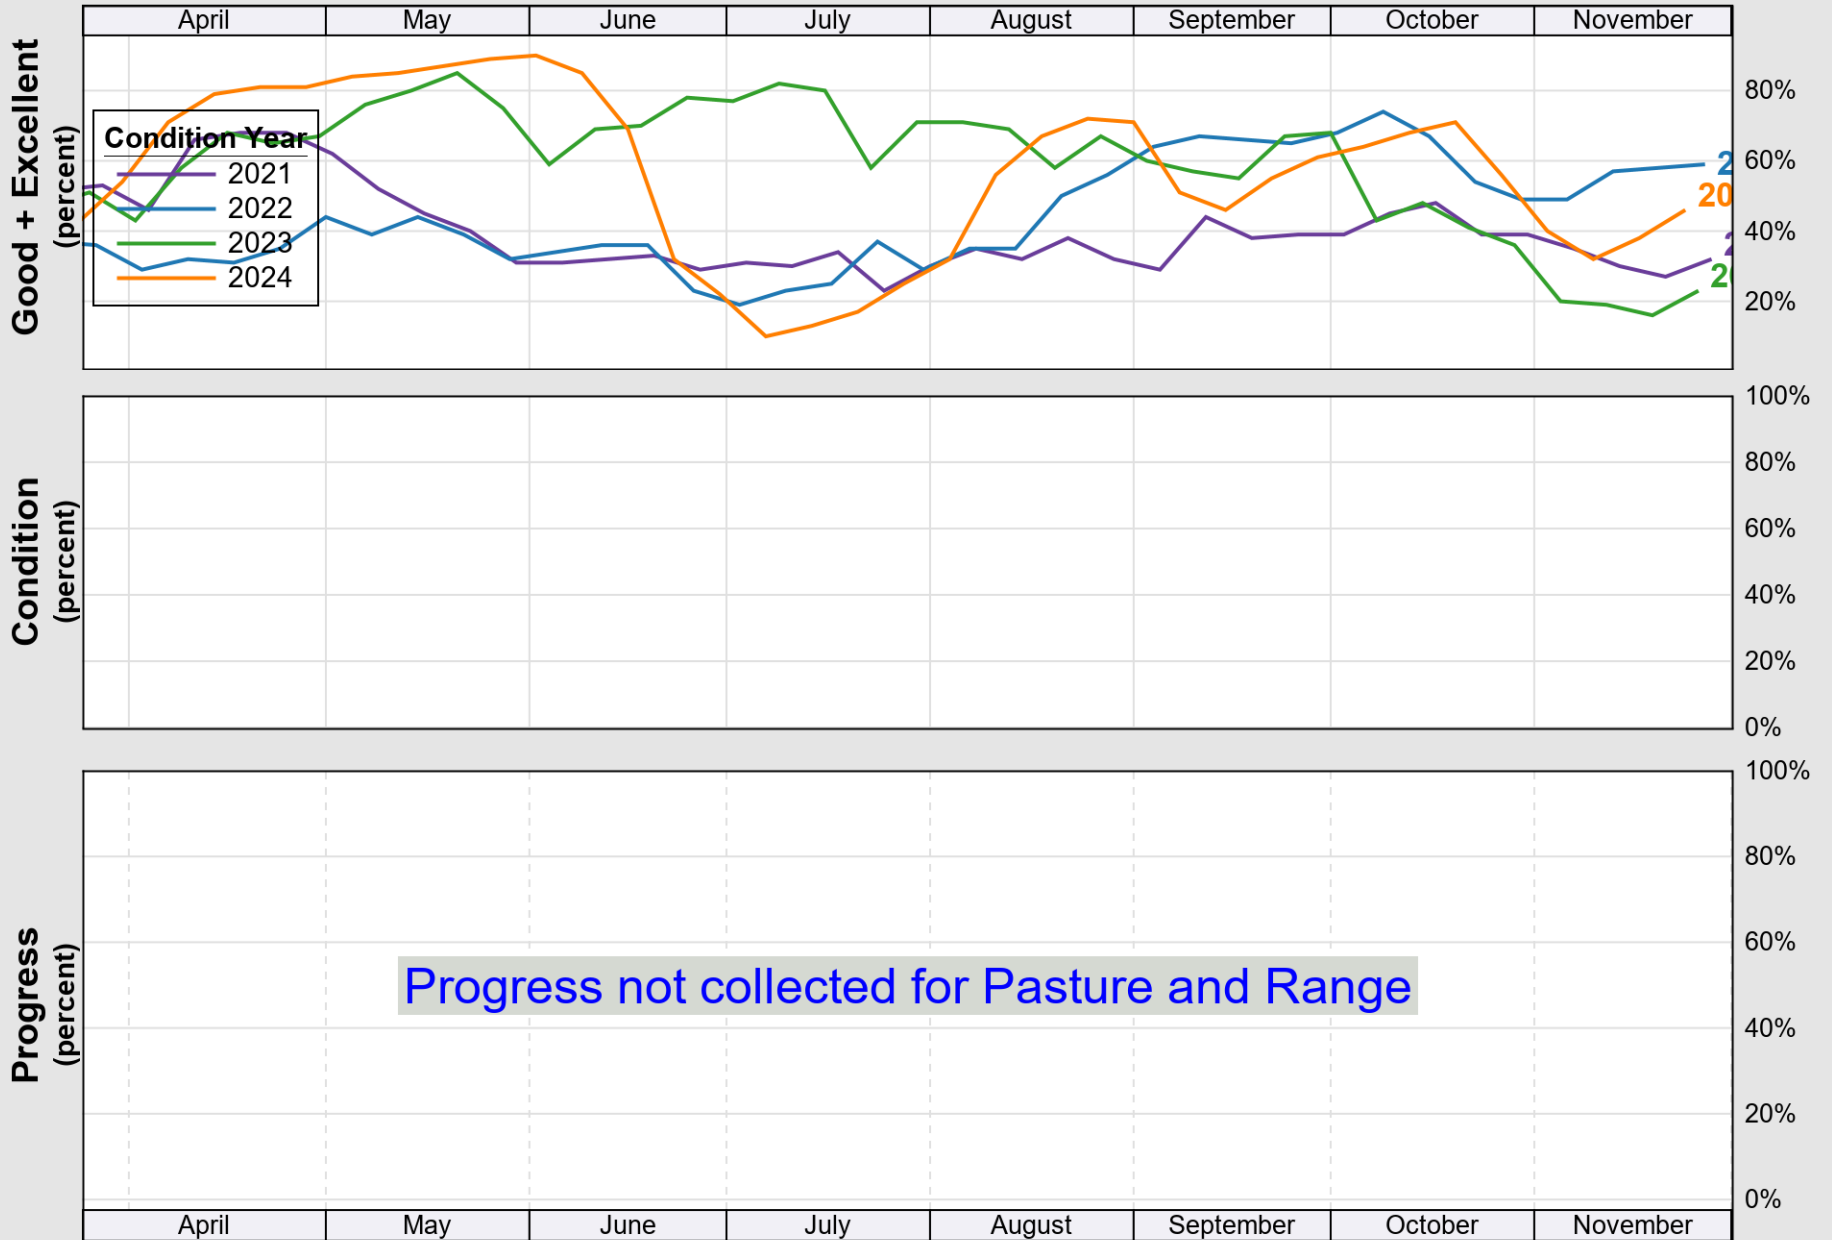

# Crop Progress and Condition: Corn in North Carolina , 2025

NASS

Source: National Agricultural Statistics Service (NASS), Crop Progress Report

USDA

# Crop Progress and Condition: Cotton in North Carolina , 2025

NASS

Source: National Agricultural Statistics Service (NASS), Crop Progress Report

**USDA** Crop Progress and Condition: Pasture and Range in North Carolina , 2025 **NASS**