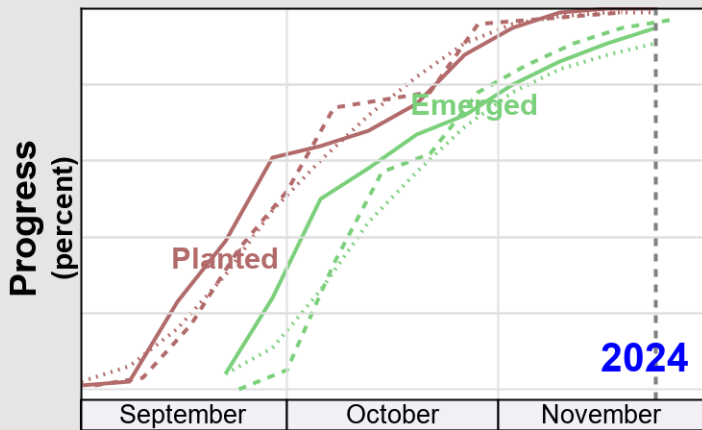

NASS

Source: National Agricultural Statistics Service (NASS), Crop Progress Report

USDA

Crop Progress and Condition: Spring Wheat in Montana , 2025

NASS

Source: National Agricultural Statistics Service (NASS), Crop Progress Report

USDA

Crop Progress and Condition: Sugar Beets in Montana , 2025

NASS

Source: National Agricultural Statistics Service (NASS), Crop Progress Report

USDA

Crop Progress and Condition: Winter Wheat in Montana, 2025

NASS

Progress Year(s) — 2025 2024 2020 - 2024

Source: National Agricultural Statistics Service (NASS), Crop Progress Report