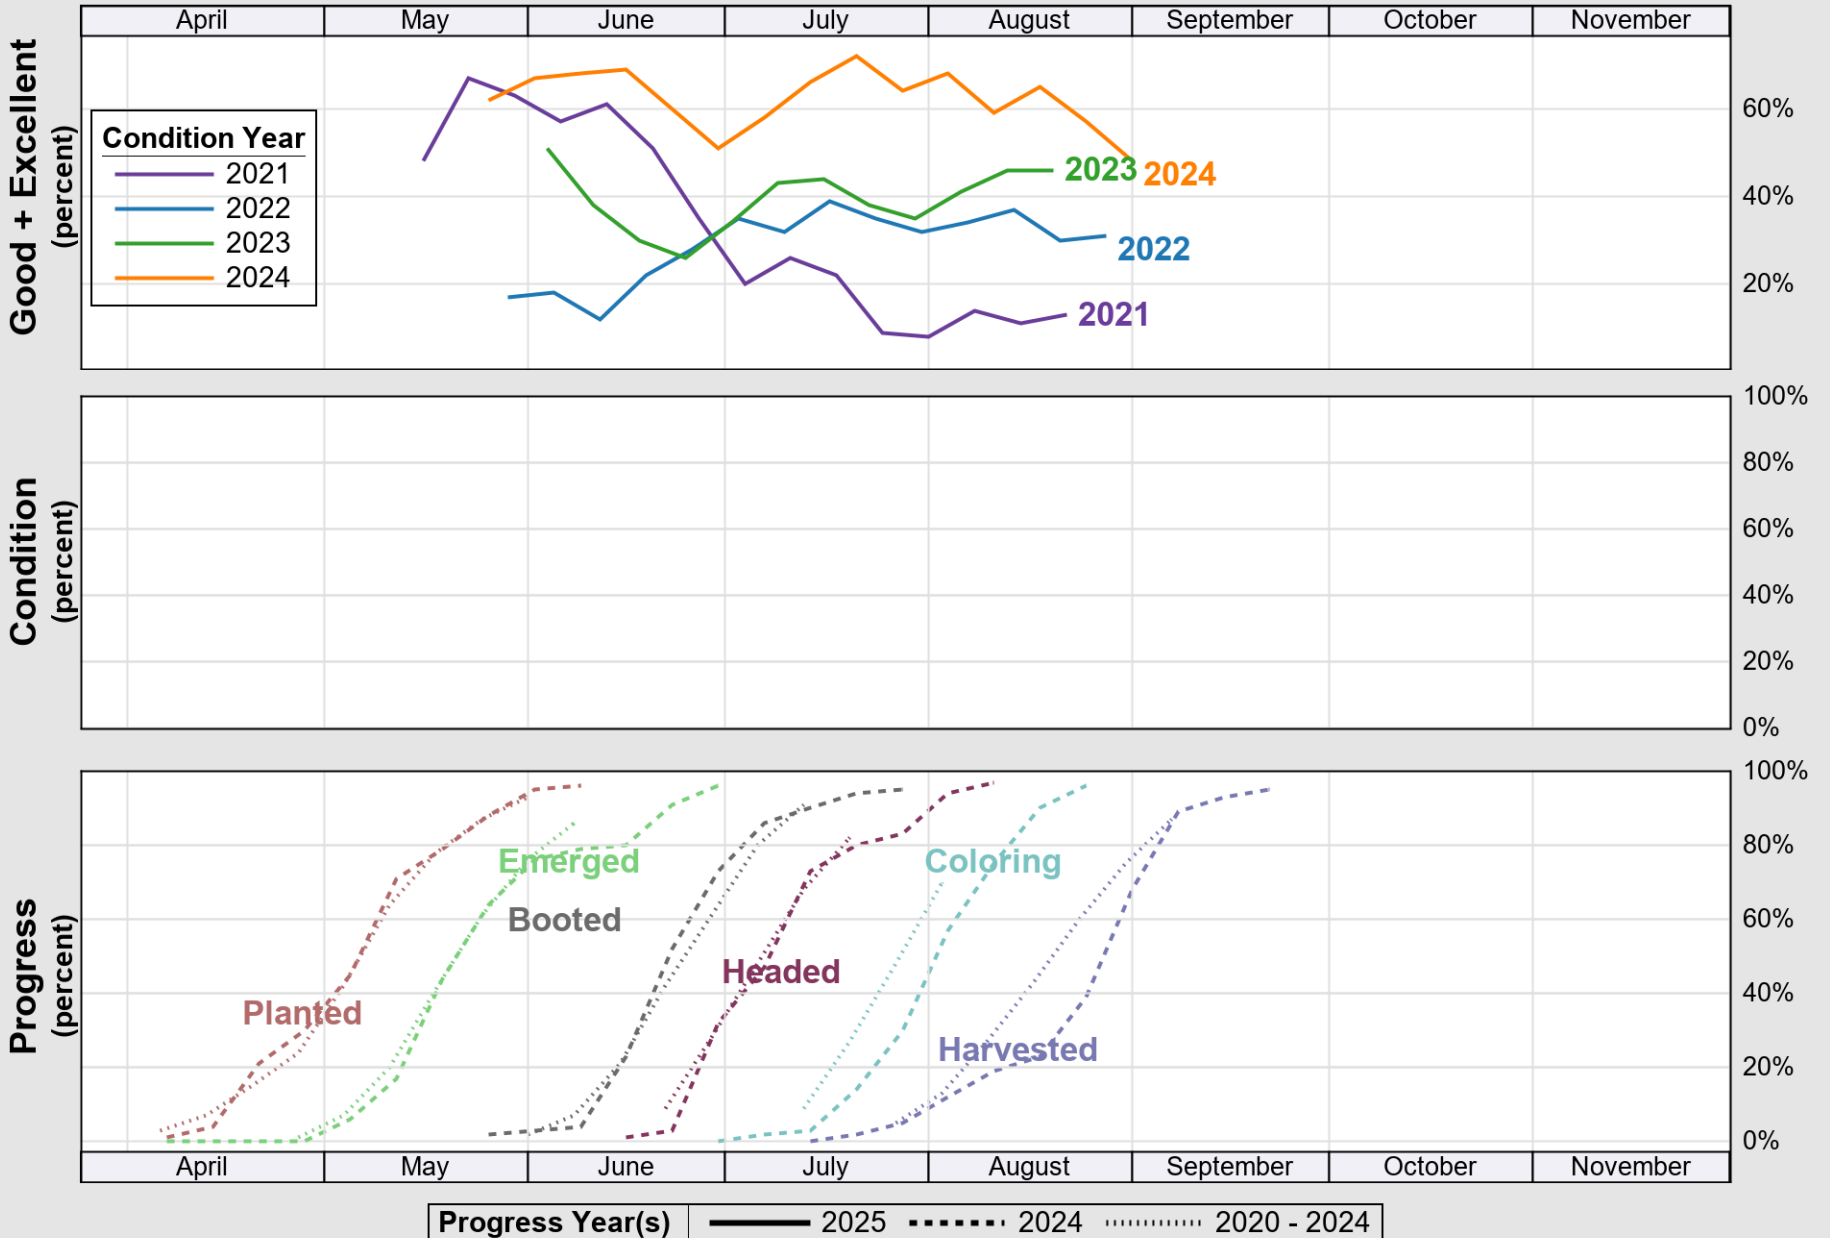

USDA

Crop Progress and Condition: Barley in Montana , 2025

NASS

Source: National Agricultural Statistics Service (NASS), Crop Progress Report

USDA

Crop Progress and Condition: Corn in Montana , 2025

NASS

Source: National Agricultural Statistics Service (NASS), Crop Progress Report

USDA

Crop Progress and Condition: Oats in Montana , 2025

NASS

Source: National Agricultural Statistics Service (NASS), Crop Progress Report

USDA

Crop Progress and Condition: Pasture and Range in Montana , 2025

NASS

Source: National Agricultural Statistics Service (NASS), Crop Progress Report

USDA

Crop Progress and Condition: Spring Wheat in Montana , 2025

NASS

Source: National Agricultural Statistics Service (NASS), Crop Progress Report

NASS

Progress Year(s) — 2025 2024 2020 - 2024

Source: National Agricultural Statistics Service (NASS), Crop Progress Report