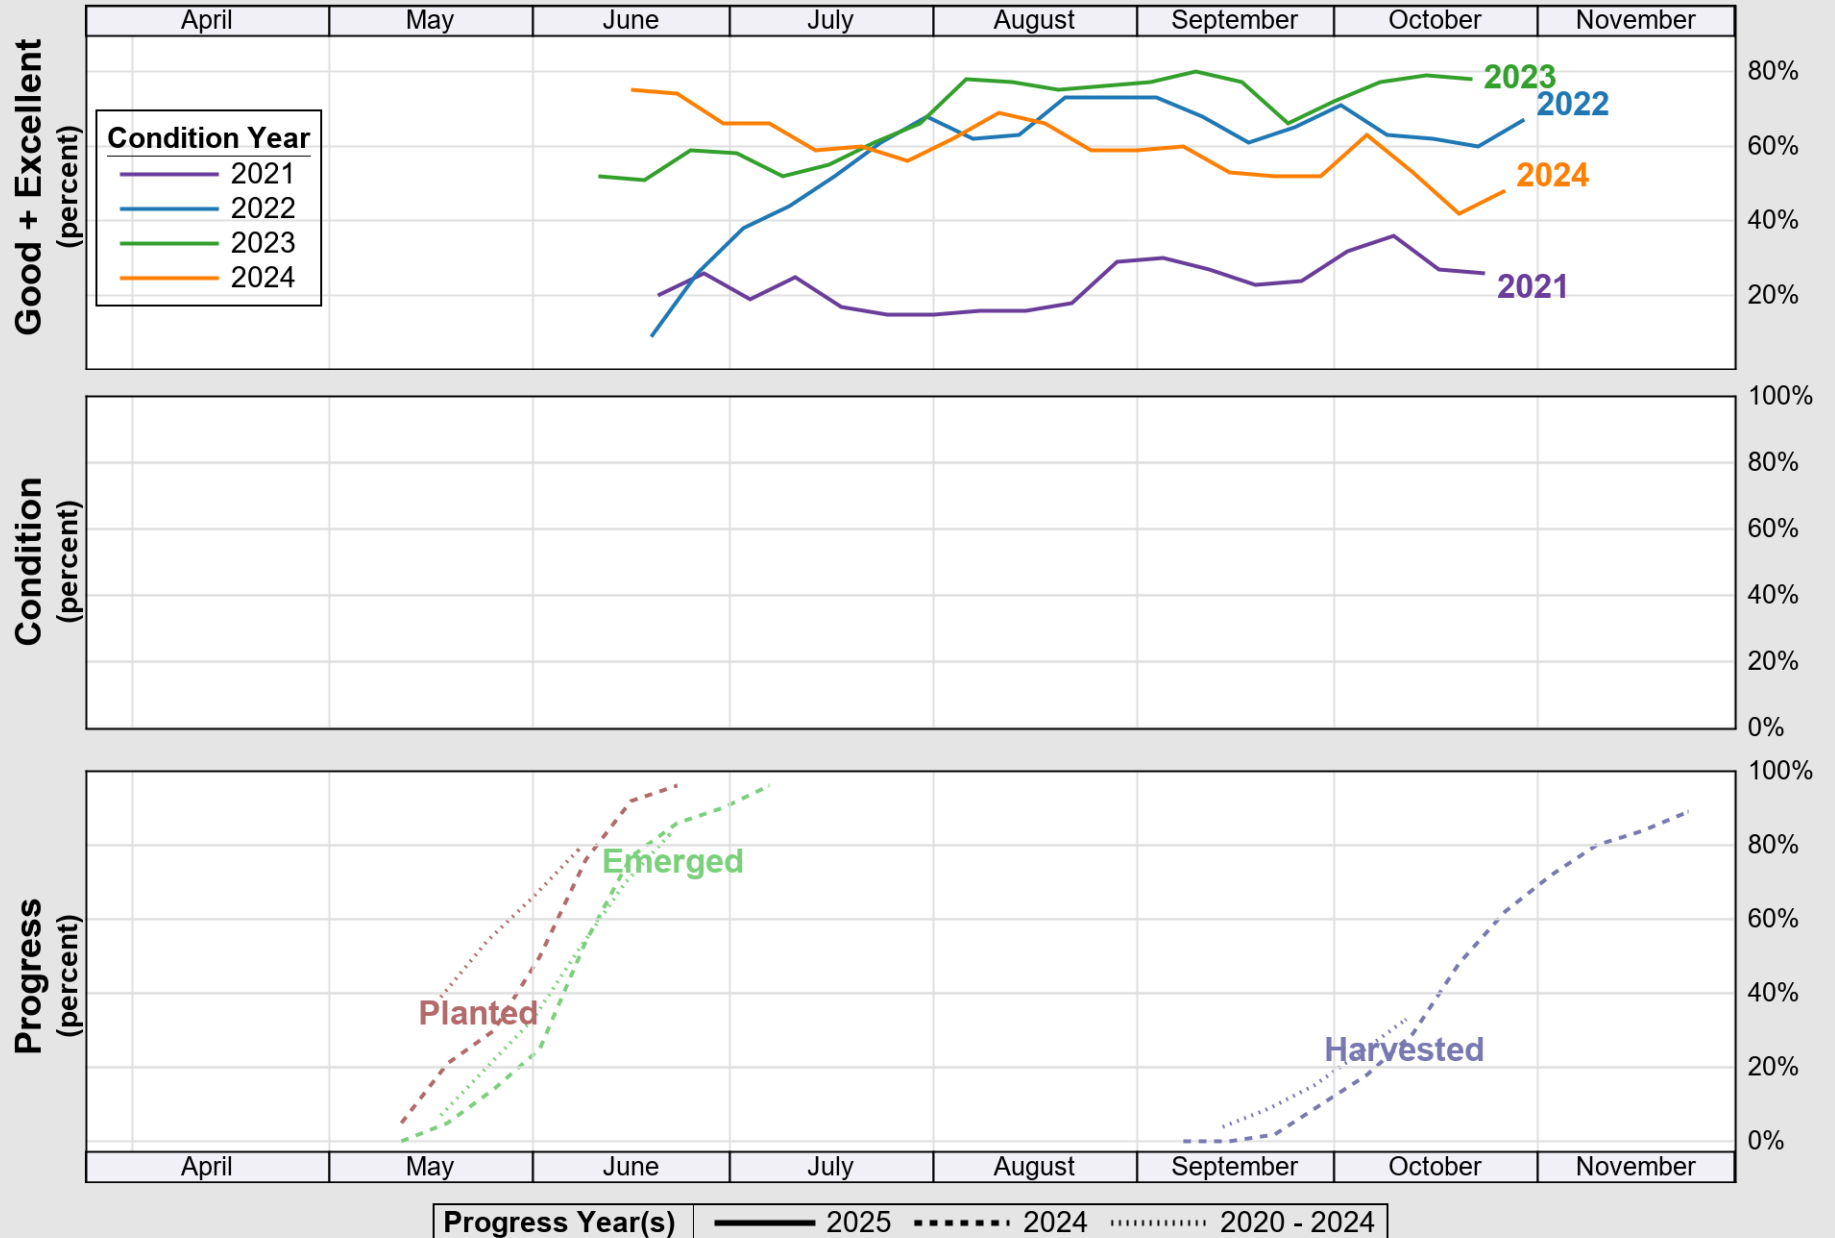

USDA

Crop Progress and Condition: Barley in Montana , 2025

NASS

Source: National Agricultural Statistics Service (NASS), Crop Progress Report

USDA

Crop Progress and Condition: Corn in Montana , 2025

NASS

Source: National Agricultural Statistics Service (NASS), Crop Progress Report

USDA

Crop Progress and Condition: Oats in Montana , 2025

NASS

Source: National Agricultural Statistics Service (NASS), Crop Progress Report

USDA

Crop Progress and Condition: Pasture and Range in Montana , 2025

NASS

Source: National Agricultural Statistics Service (NASS), Crop Progress Report

USDA

Crop Progress and Condition: Spring Wheat in Montana , 2025

NASS

Source: National Agricultural Statistics Service (NASS), Crop Progress Report

NASS

Progress Year(s) — 2025 2024 2020 - 2024

Source: National Agricultural Statistics Service (NASS), Crop Progress Report