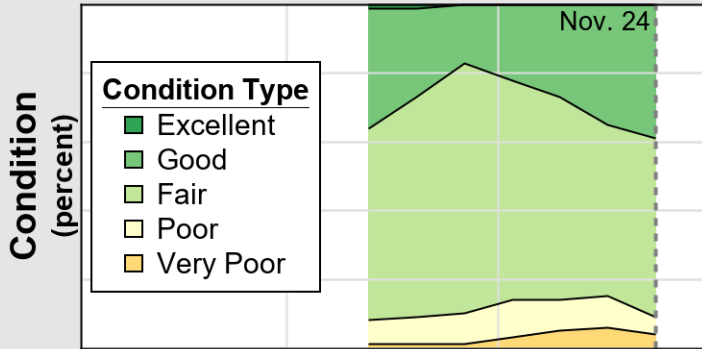

USDA

Crop Progress and Condition: Winter Wheat in Montana, 2025

NASS

Progress Year(s)   — 2025   2024   ..... 2020 - 2024

Source: National Agricultural Statistics Service (NASS), Crop Progress Report