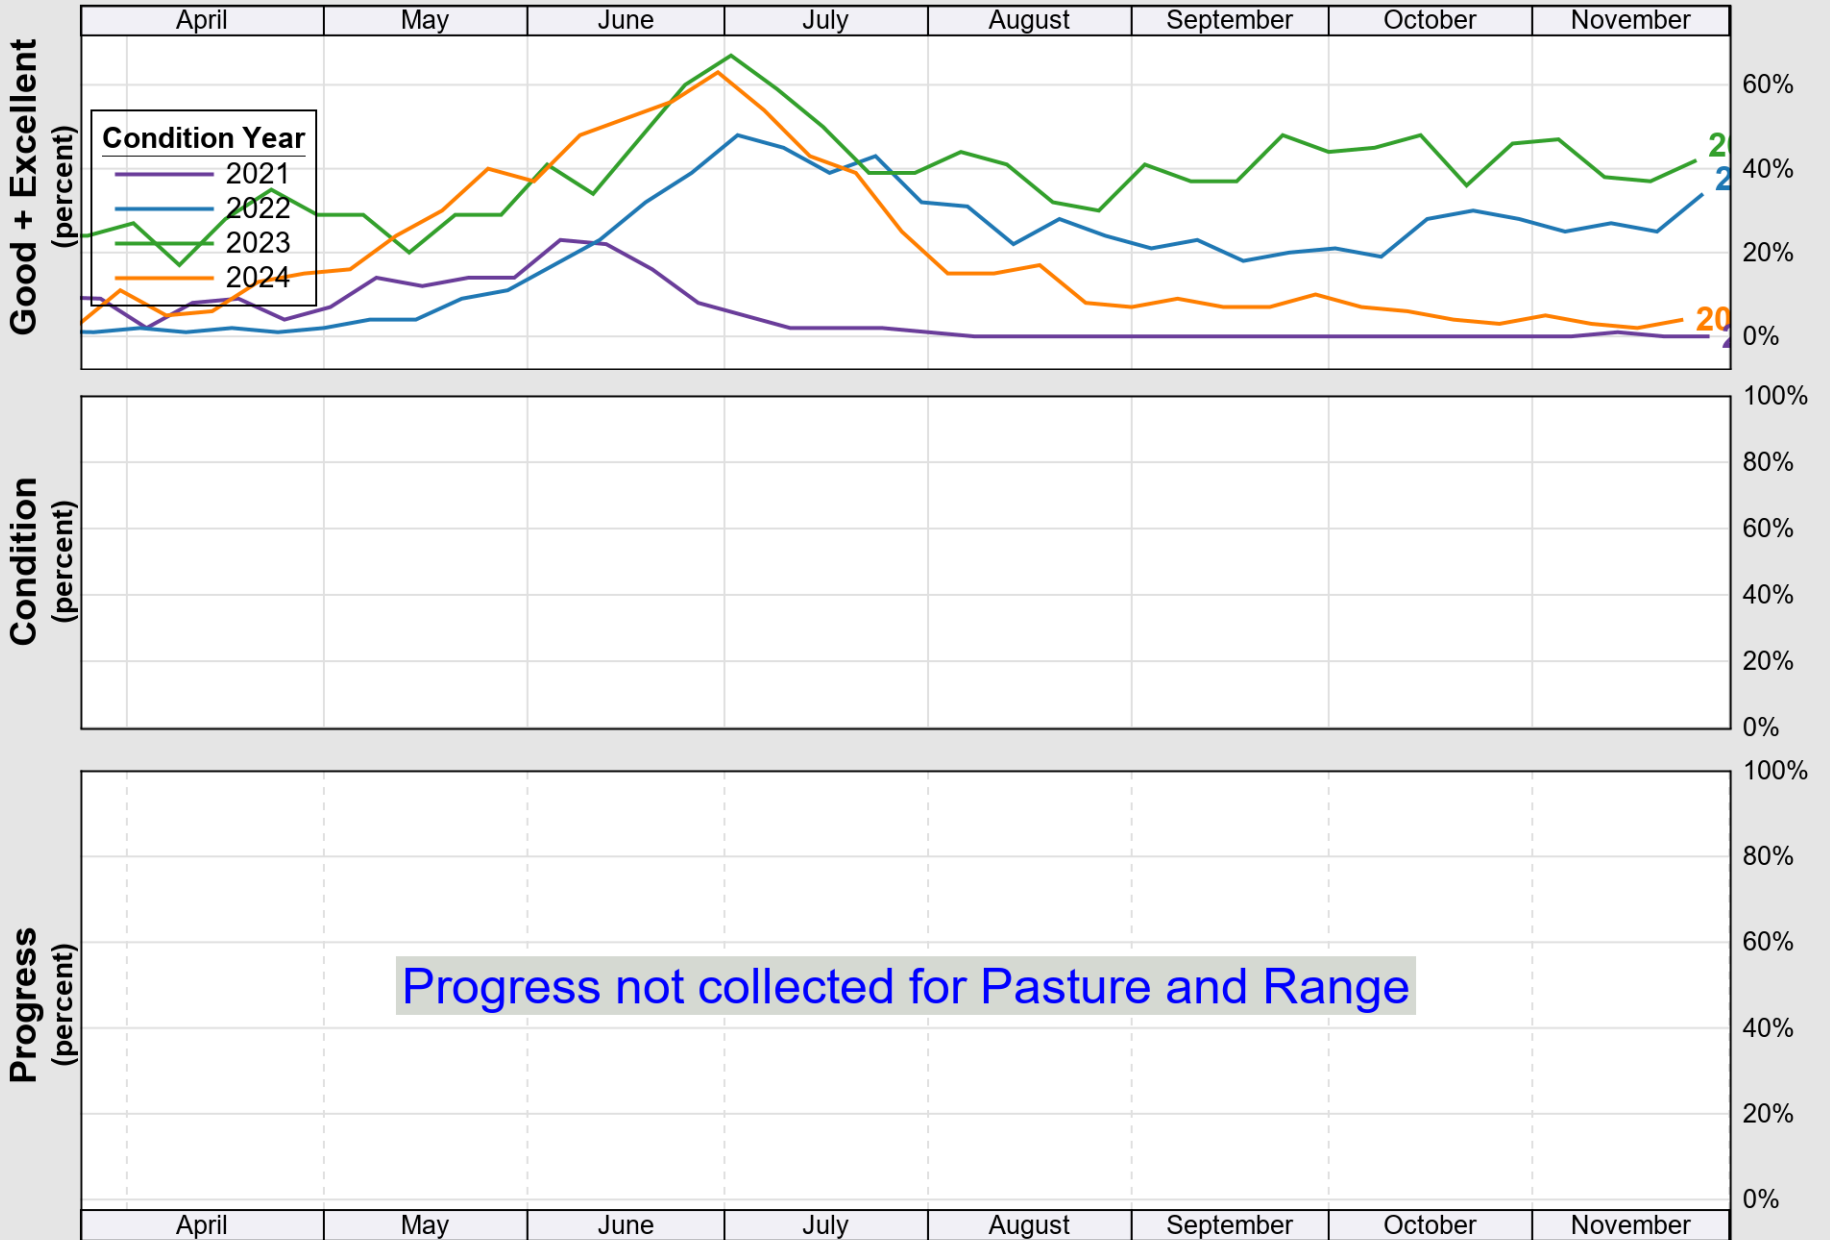

USDA

Crop Progress and Condition: Barley in Montana , 2025

NASS

Source: National Agricultural Statistics Service (NASS), Crop Progress Report

USDA

Crop Progress and Condition: Corn in Montana , 2025

NASS

Source: National Agricultural Statistics Service (NASS), Crop Progress Report

USDA

Crop Progress and Condition: Oats in Montana , 2025

NASS

Source: National Agricultural Statistics Service (NASS), Crop Progress Report

USDA

Crop Progress and Condition: Pasture and Range in Montana , 2025

NASS

Source: National Agricultural Statistics Service (NASS), Crop Progress Report

USDA

Crop Progress and Condition: Spring Wheat in Montana , 2025

NASS

Source: National Agricultural Statistics Service (NASS), Crop Progress Report

USDA

Crop Progress and Condition: Sugar Beets in Montana , 2025

NASS

Source: National Agricultural Statistics Service (NASS), Crop Progress Report

USDA

Crop Progress and Condition: Winter Wheat in Montana, 2025