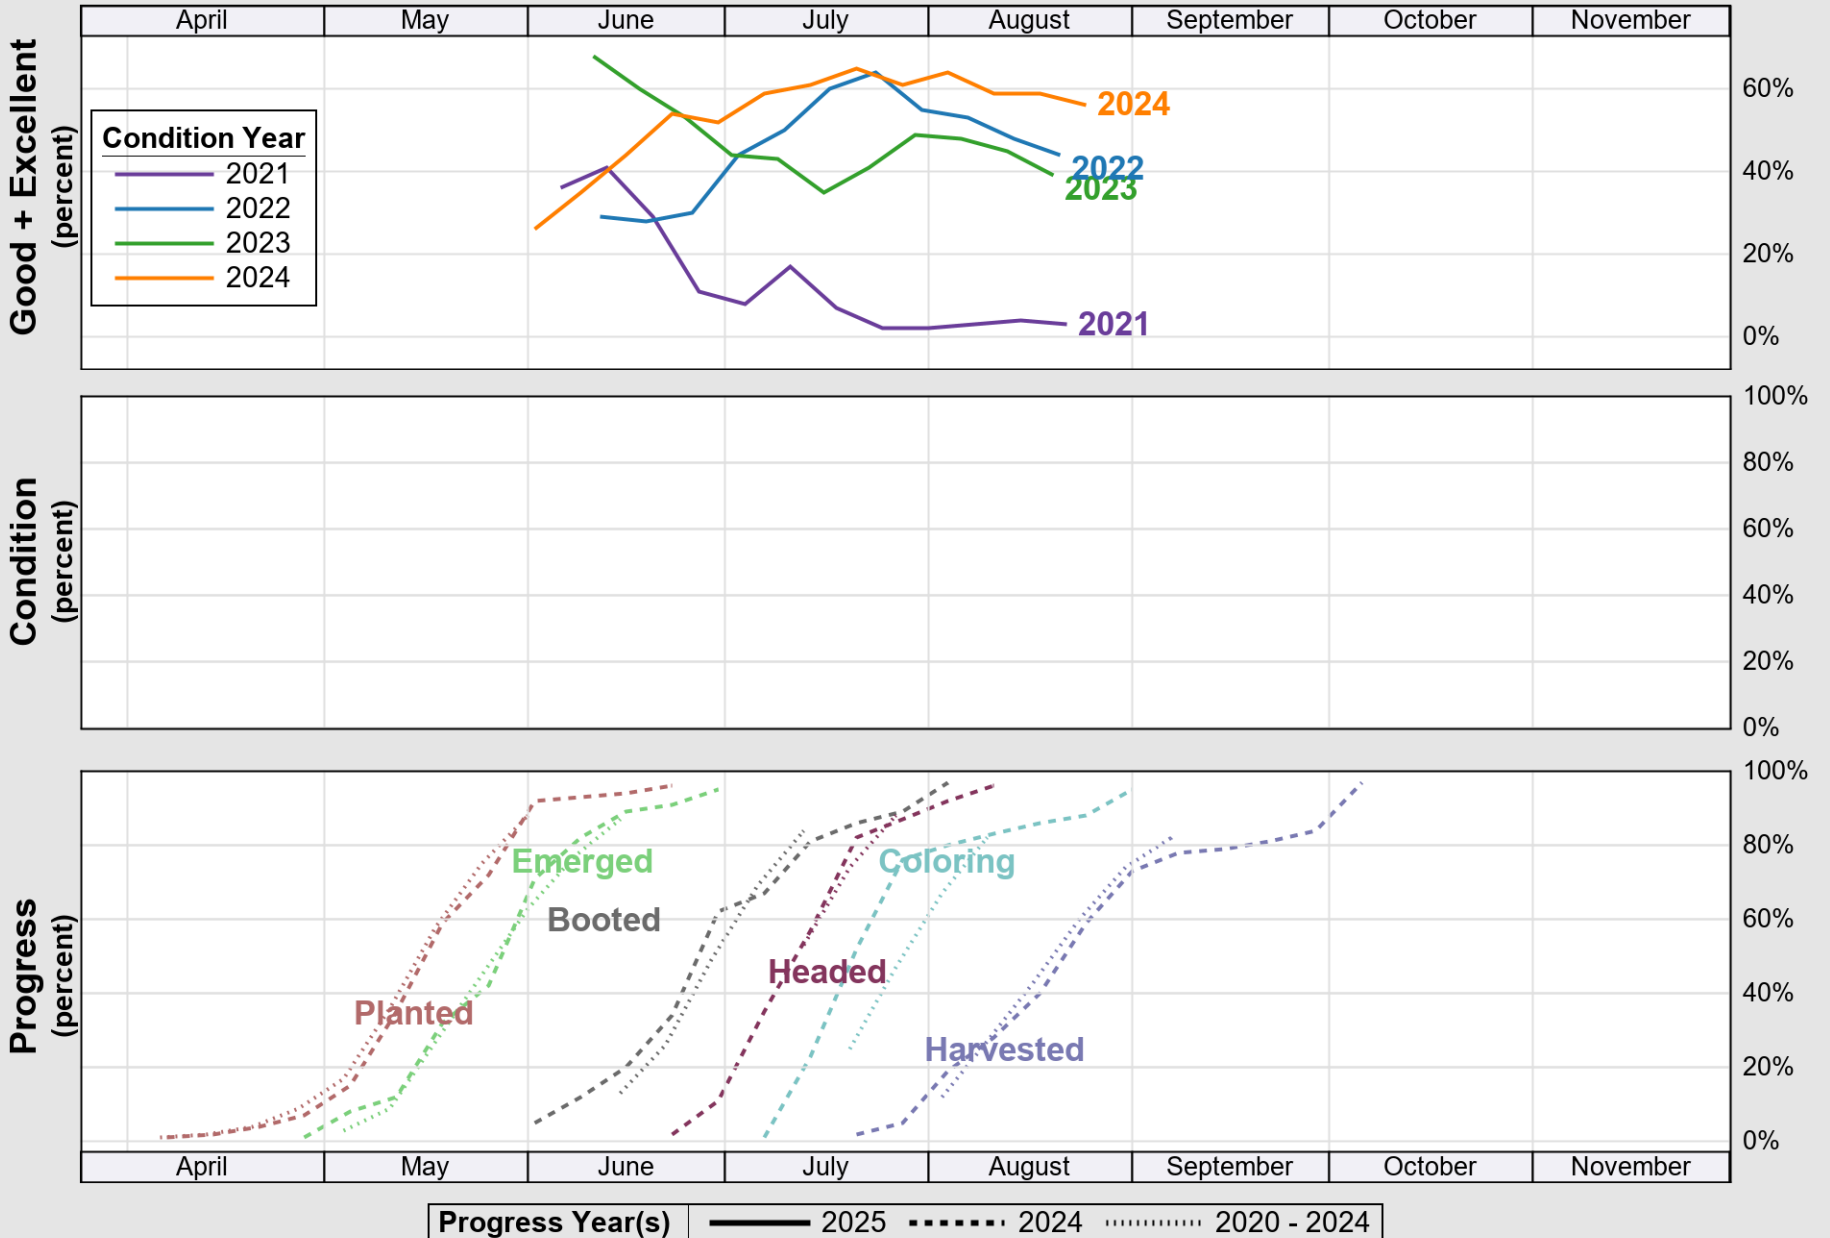

USDA

Crop Progress and Condition: Barley in Montana , 2025

NASS

Source: National Agricultural Statistics Service (NASS), Crop Progress Report

USDA

Crop Progress and Condition: Corn in Montana , 2025

NASS

Source: National Agricultural Statistics Service (NASS), Crop Progress Report

USDA

Crop Progress and Condition: Oats in Montana , 2025

NASS

Source: National Agricultural Statistics Service (NASS), Crop Progress Report

USDA

Crop Progress and Condition: Pasture and Range in Montana , 2025

NASS

Source: National Agricultural Statistics Service (NASS), Crop Progress Report

USDA

Crop Progress and Condition: Spring Wheat in Montana , 2025

NASS

Source: National Agricultural Statistics Service (NASS), Crop Progress Report

NASS

Progress Year(s) — 2025 2024 2020 - 2024

Source: National Agricultural Statistics Service (NASS), Crop Progress Report