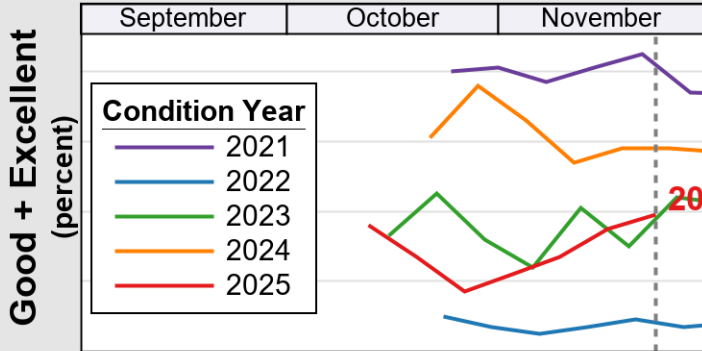

USDA

Crop Progress and Condition: Sugar Beets in Montana , 2025

NASS

Source: National Agricultural Statistics Service (NASS), Crop Progress Report

USDA

Crop Progress and Condition: Winter Wheat in Montana, 2025

NASS

Progress Year(s) — 2025 2024 2020 - 2024

Source: National Agricultural Statistics Service (NASS), Crop Progress Report