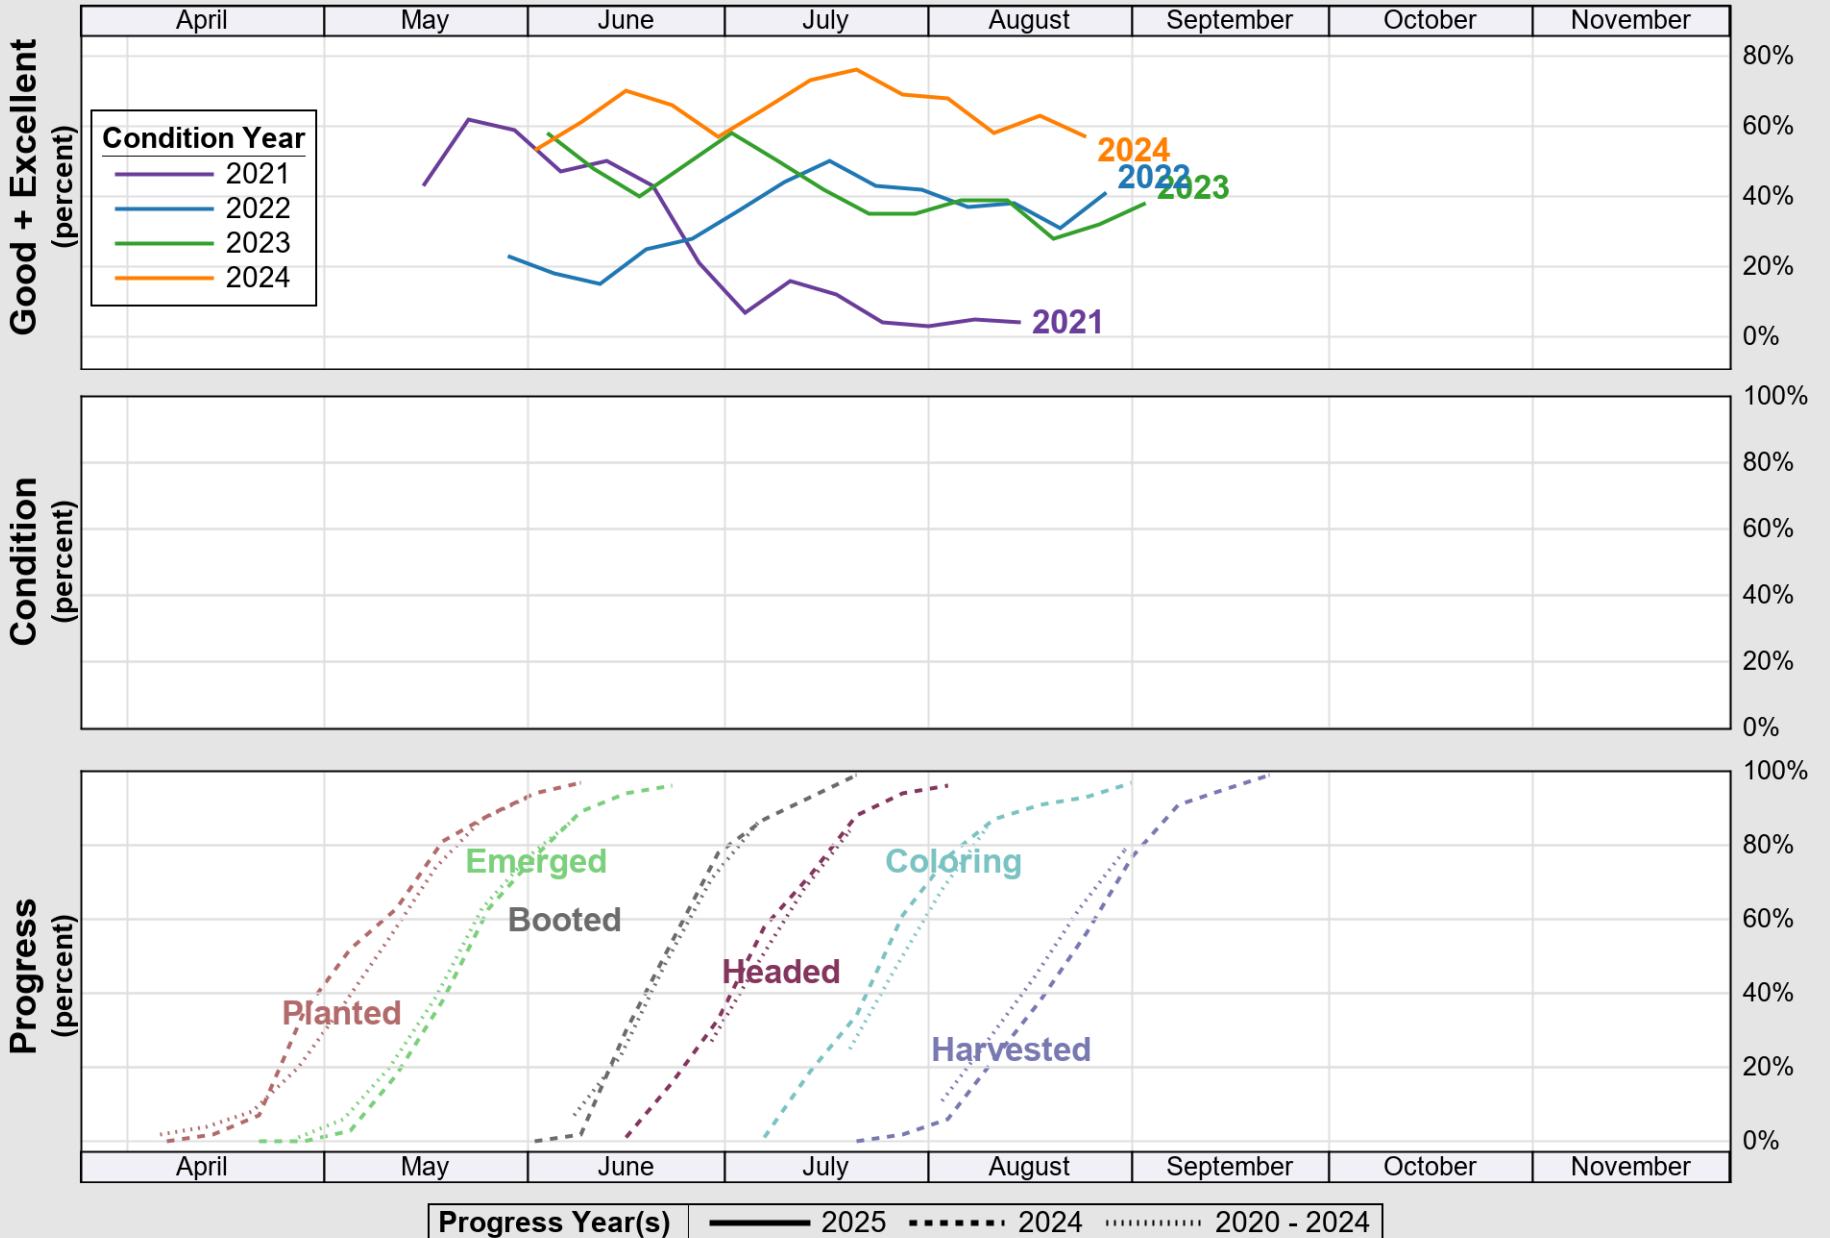

NASS

Source: National Agricultural Statistics Service (NASS), Crop Progress Report

USDA

Crop Progress and Condition: Spring Wheat in Montana , 2025

NASS

Source: National Agricultural Statistics Service (NASS), Crop Progress Report

USDA

Crop Progress and Condition: Sugar Beets in Montana , 2025

NASS

Source: National Agricultural Statistics Service (NASS), Crop Progress Report

USDA

Crop Progress and Condition: Winter Wheat in Montana, 2025

NASS

Progress Year(s) — 2025 2024 2020 - 2024

Source: National Agricultural Statistics Service (NASS), Crop Progress Report