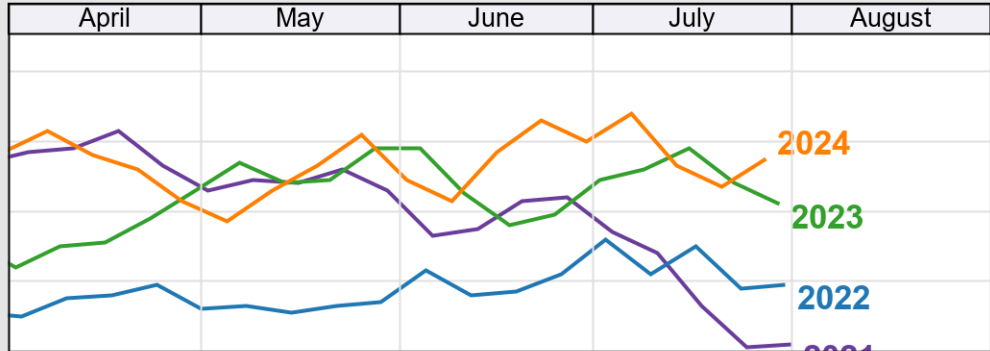

USDA

Crop Progress and Condition: Sugar Beets in Montana , 2025

NASS

Source: National Agricultural Statistics Service (NASS), Crop Progress Report

USDA

Crop Progress and Condition: Winter Wheat in Montana, 2025

NASS

Progress Year(s) — 2025 2024 2020 - 2024

Source: National Agricultural Statistics Service (NASS), Crop Progress Report