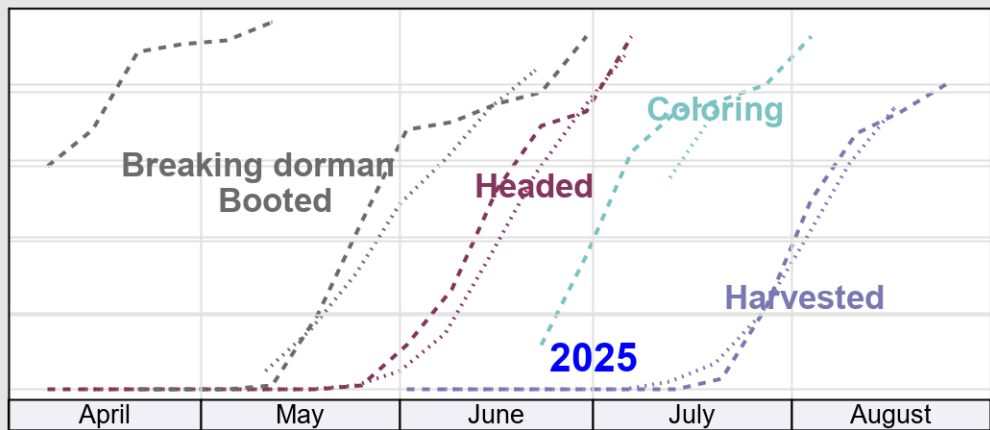

NASS

Source: National Agricultural Statistics Service (NASS), Crop Progress Report

USDA

Crop Progress and Condition: Spring Wheat in Montana , 2025

NASS

Source: National Agricultural Statistics Service (NASS), Crop Progress Report

USDA

Crop Progress and Condition: Sugar Beets in Montana , 2025

NASS

Source: National Agricultural Statistics Service (NASS), Crop Progress Report

USDA

Crop Progress and Condition: Winter Wheat in Montana, 2025

NASS

Progress Year(s) — 2025 2024 2020 - 2024

Source: National Agricultural Statistics Service (NASS), Crop Progress Report