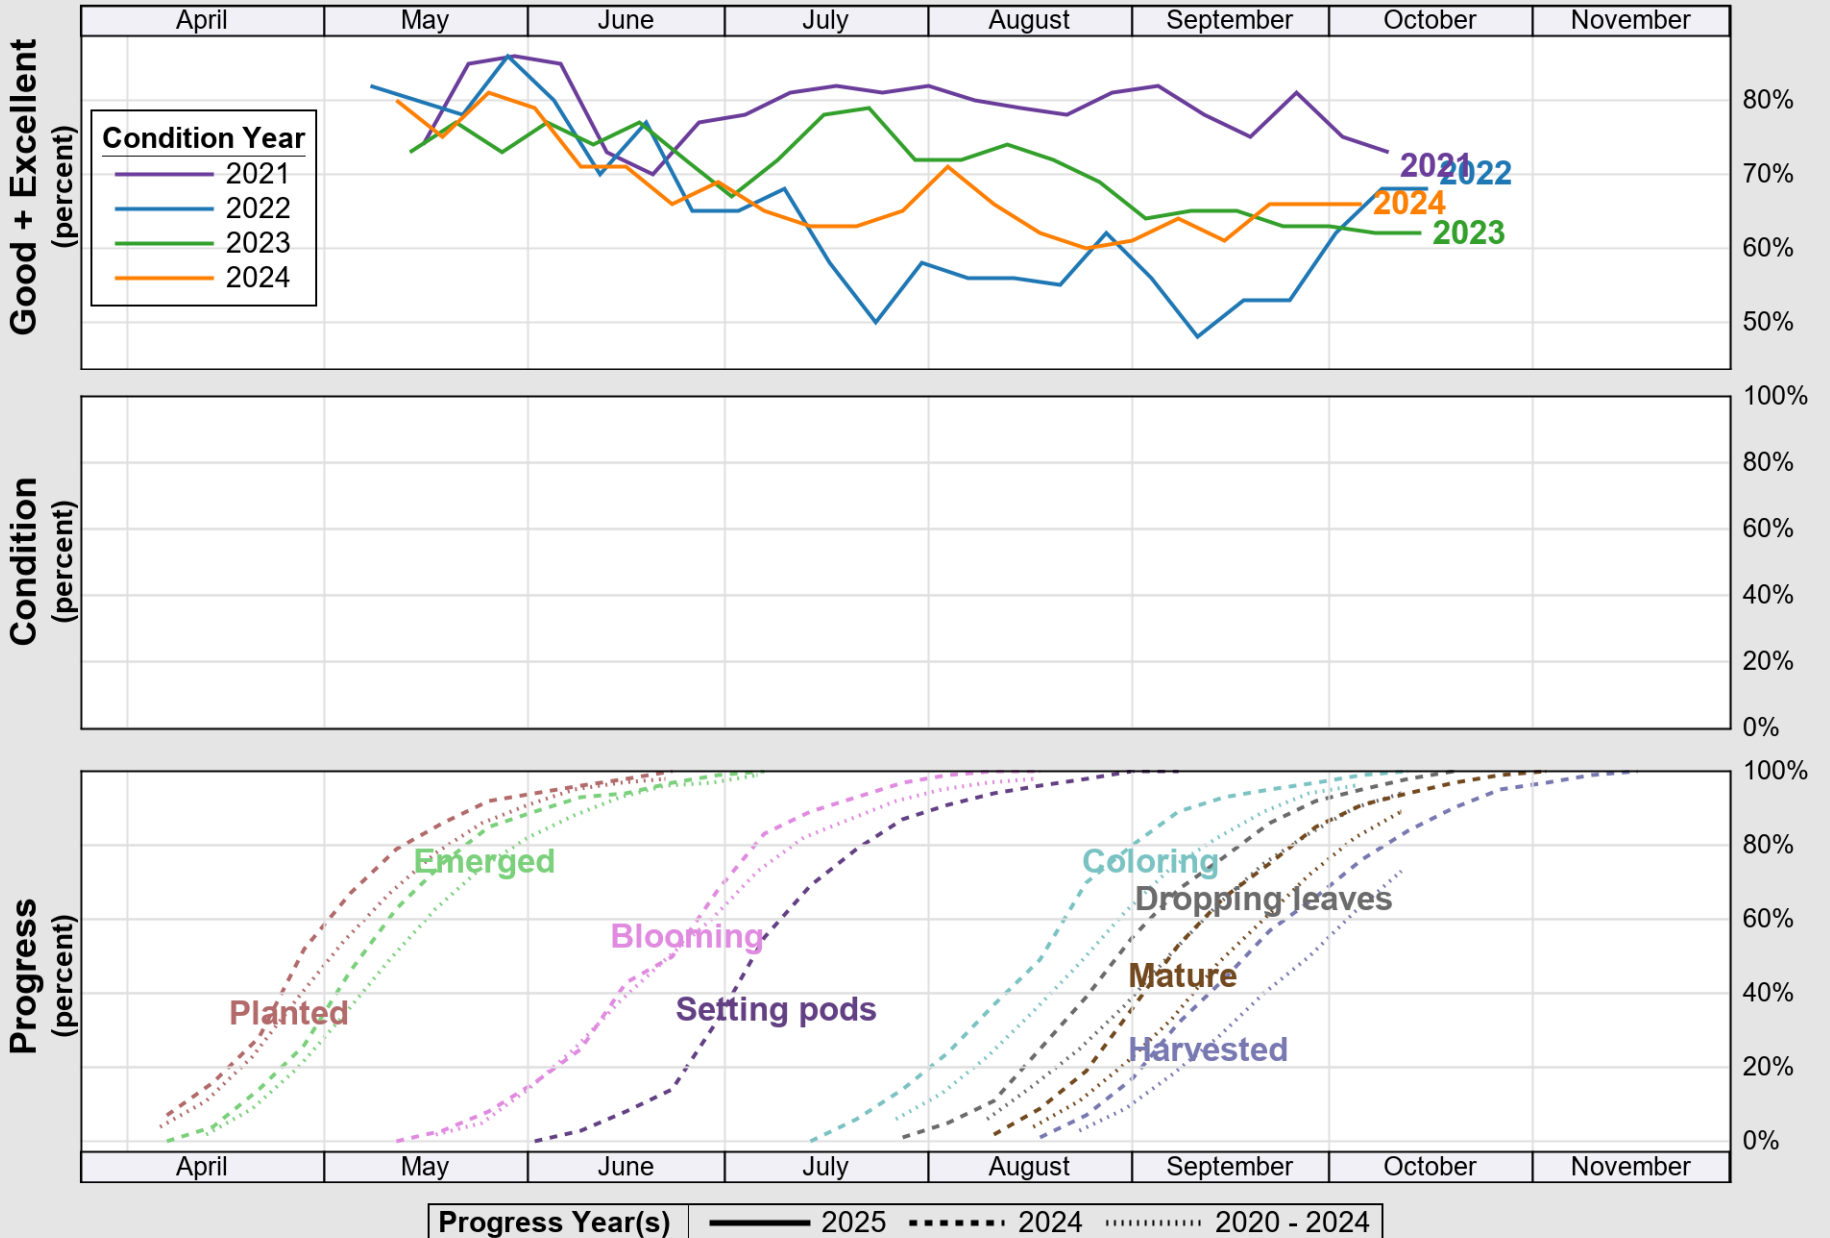

NASS

Source: National Agricultural Statistics Service (NASS), Crop Progress Report

Source: National Agricultural Statistics Service (NASS), Crop Progress Report

USDA

Crop Progress and Condition: Peanuts in Mississippi, 2025

NASS

Source: National Agricultural Statistics Service (NASS), Crop Progress Report

USDA

Crop Progress and Condition: Rice in Mississippi , 2025

NASS

Source: National Agricultural Statistics Service (NASS), Crop Progress Report

USDA

Crop Progress and Condition: Soybeans in Mississippi , 2025

NASS

Source: National Agricultural Statistics Service (NASS), Crop Progress Report

USDA

Crop Progress and Condition: Winter Wheat in Mississippi, 2025