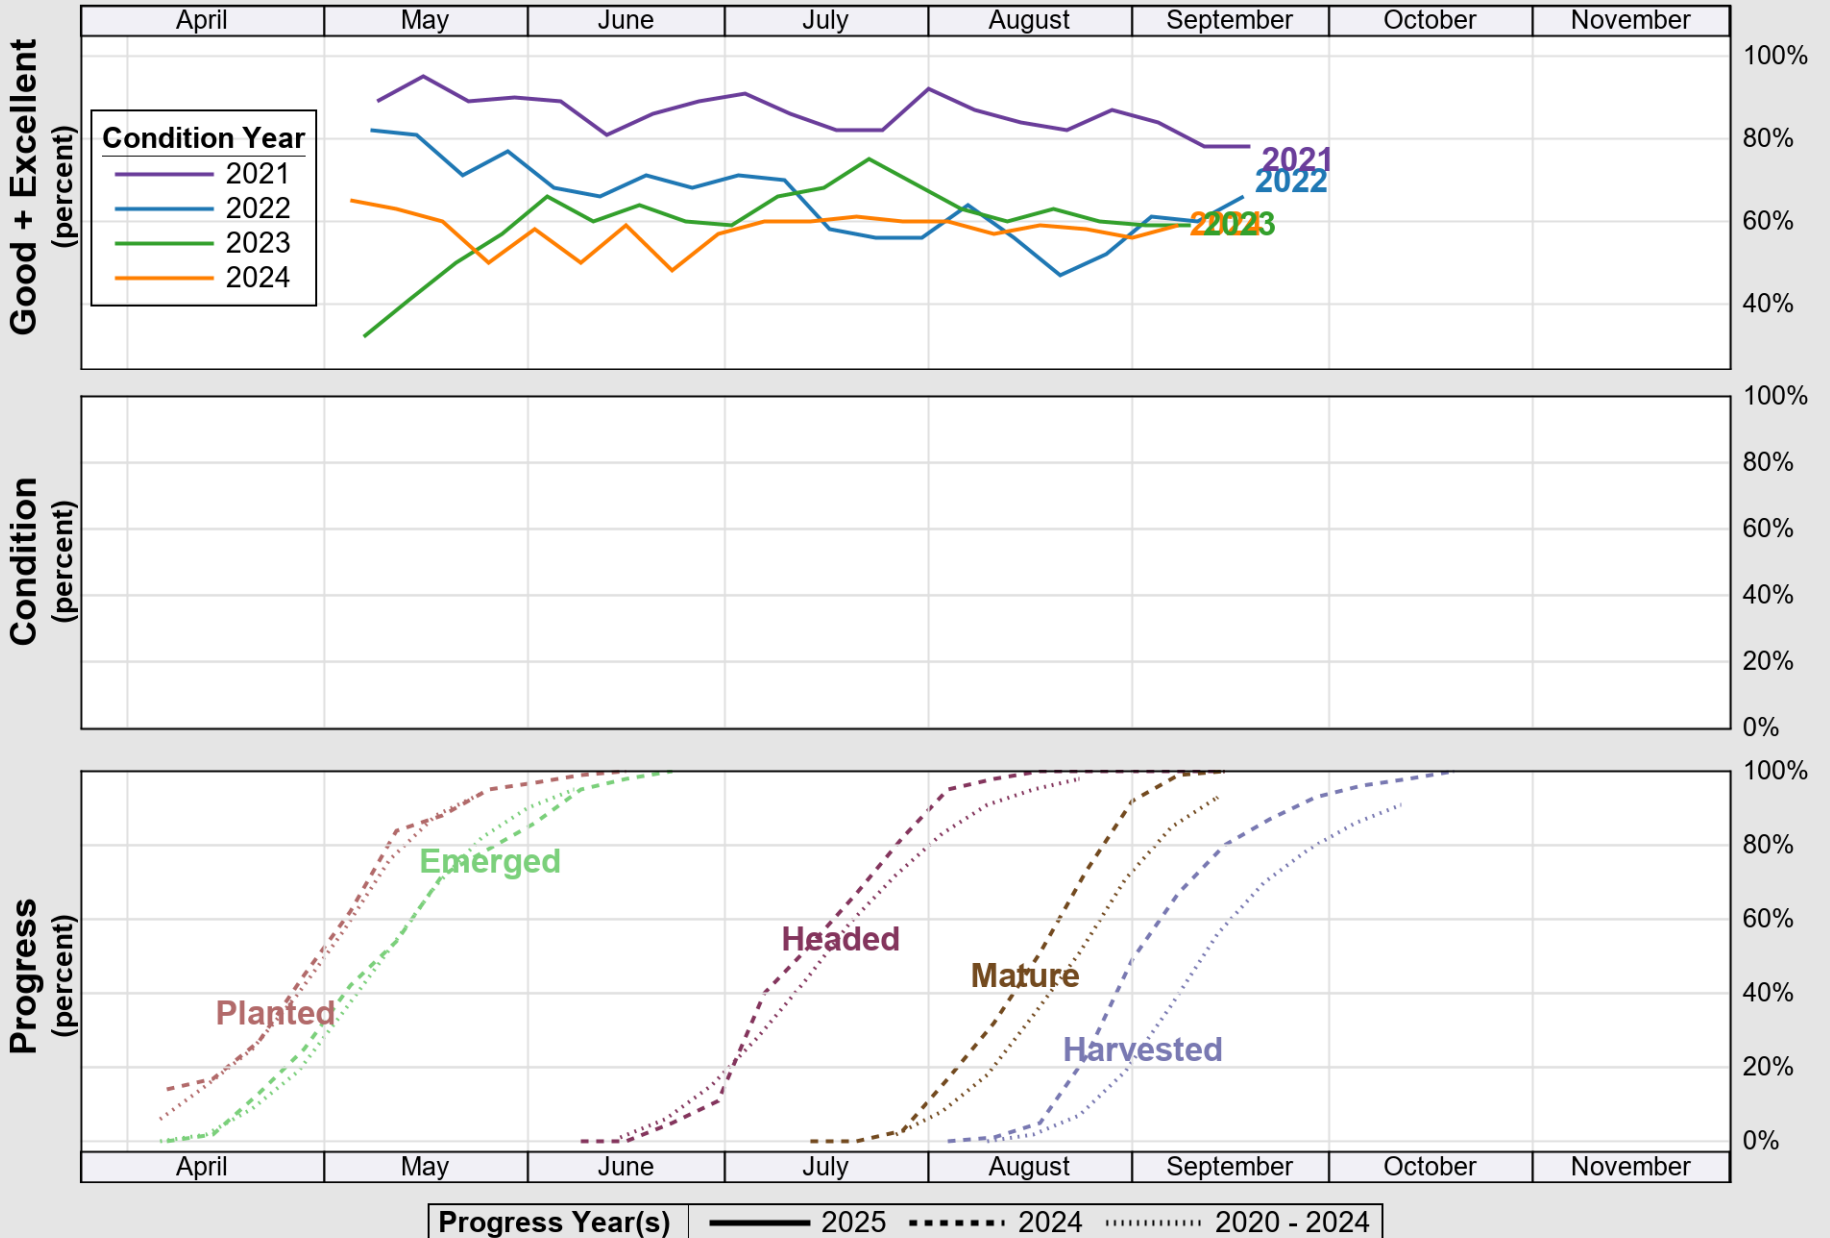

NASS

Source: National Agricultural Statistics Service (NASS), Crop Progress Report

Source: National Agricultural Statistics Service (NASS), Crop Progress Report

USDA

Crop Progress and Condition: Peanuts in Mississippi, 2025

NASS

Source: National Agricultural Statistics Service (NASS), Crop Progress Report

USDA

Crop Progress and Condition: Rice in Mississippi , 2025

NASS

Source: National Agricultural Statistics Service (NASS), Crop Progress Report

USDA

Crop Progress and Condition: Soybeans in Mississippi , 2025

NASS

Source: National Agricultural Statistics Service (NASS), Crop Progress Report

USDA

Crop Progress and Condition: Winter Wheat in Mississippi, 2025