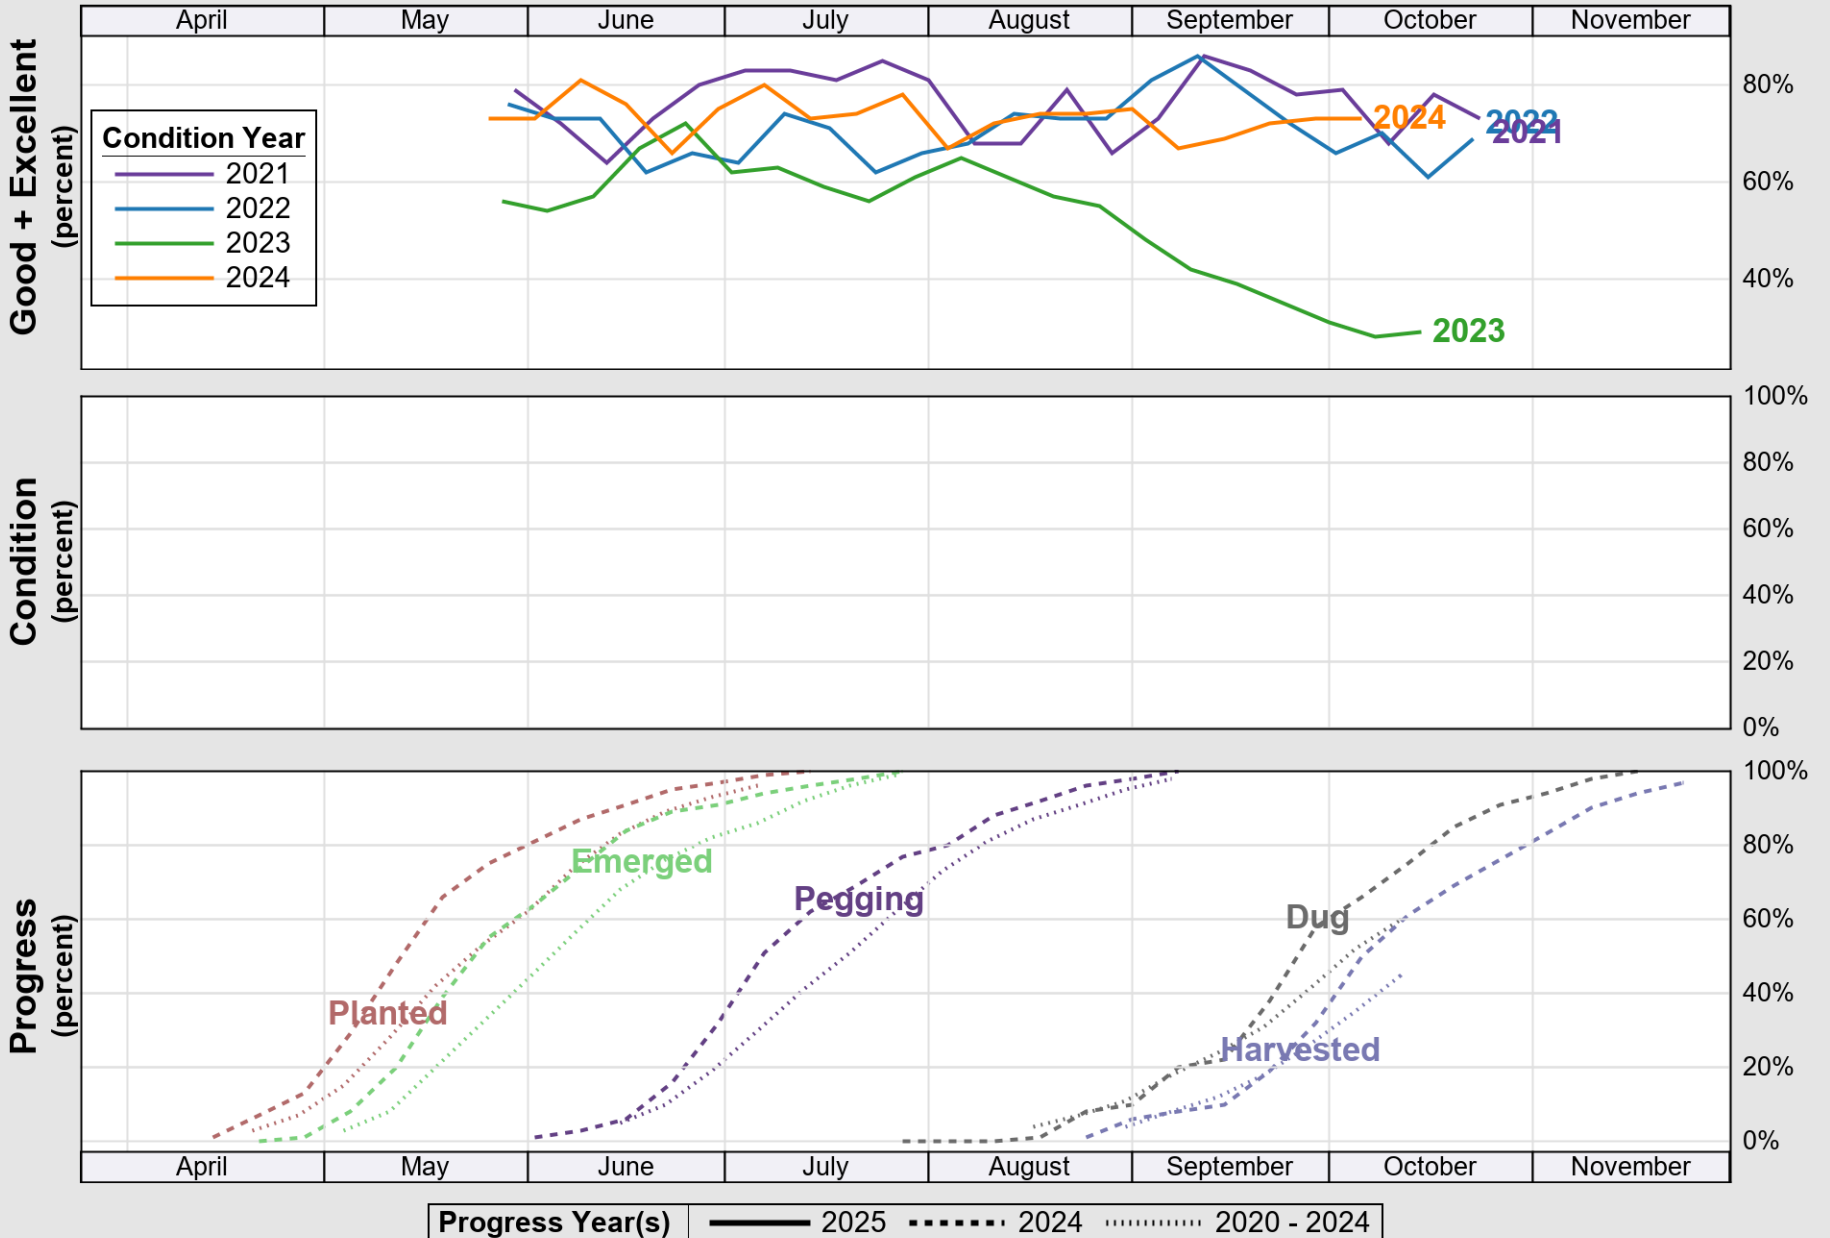

USDA

Crop Progress and Condition: Corn in Mississippi , 2025

NASS

Source: National Agricultural Statistics Service (NASS), Crop Progress Report

USDA

Crop Progress and Condition: Cotton in Mississippi , 2025

NASS

Source: National Agricultural Statistics Service (NASS), Crop Progress Report

Source: National Agricultural Statistics Service (NASS), Crop Progress Report

USDA

Crop Progress and Condition: Peanuts in Mississippi, 2025

NASS

Source: National Agricultural Statistics Service (NASS), Crop Progress Report

USDA

Crop Progress and Condition: Rice in Mississippi , 2025

NASS

Source: National Agricultural Statistics Service (NASS), Crop Progress Report