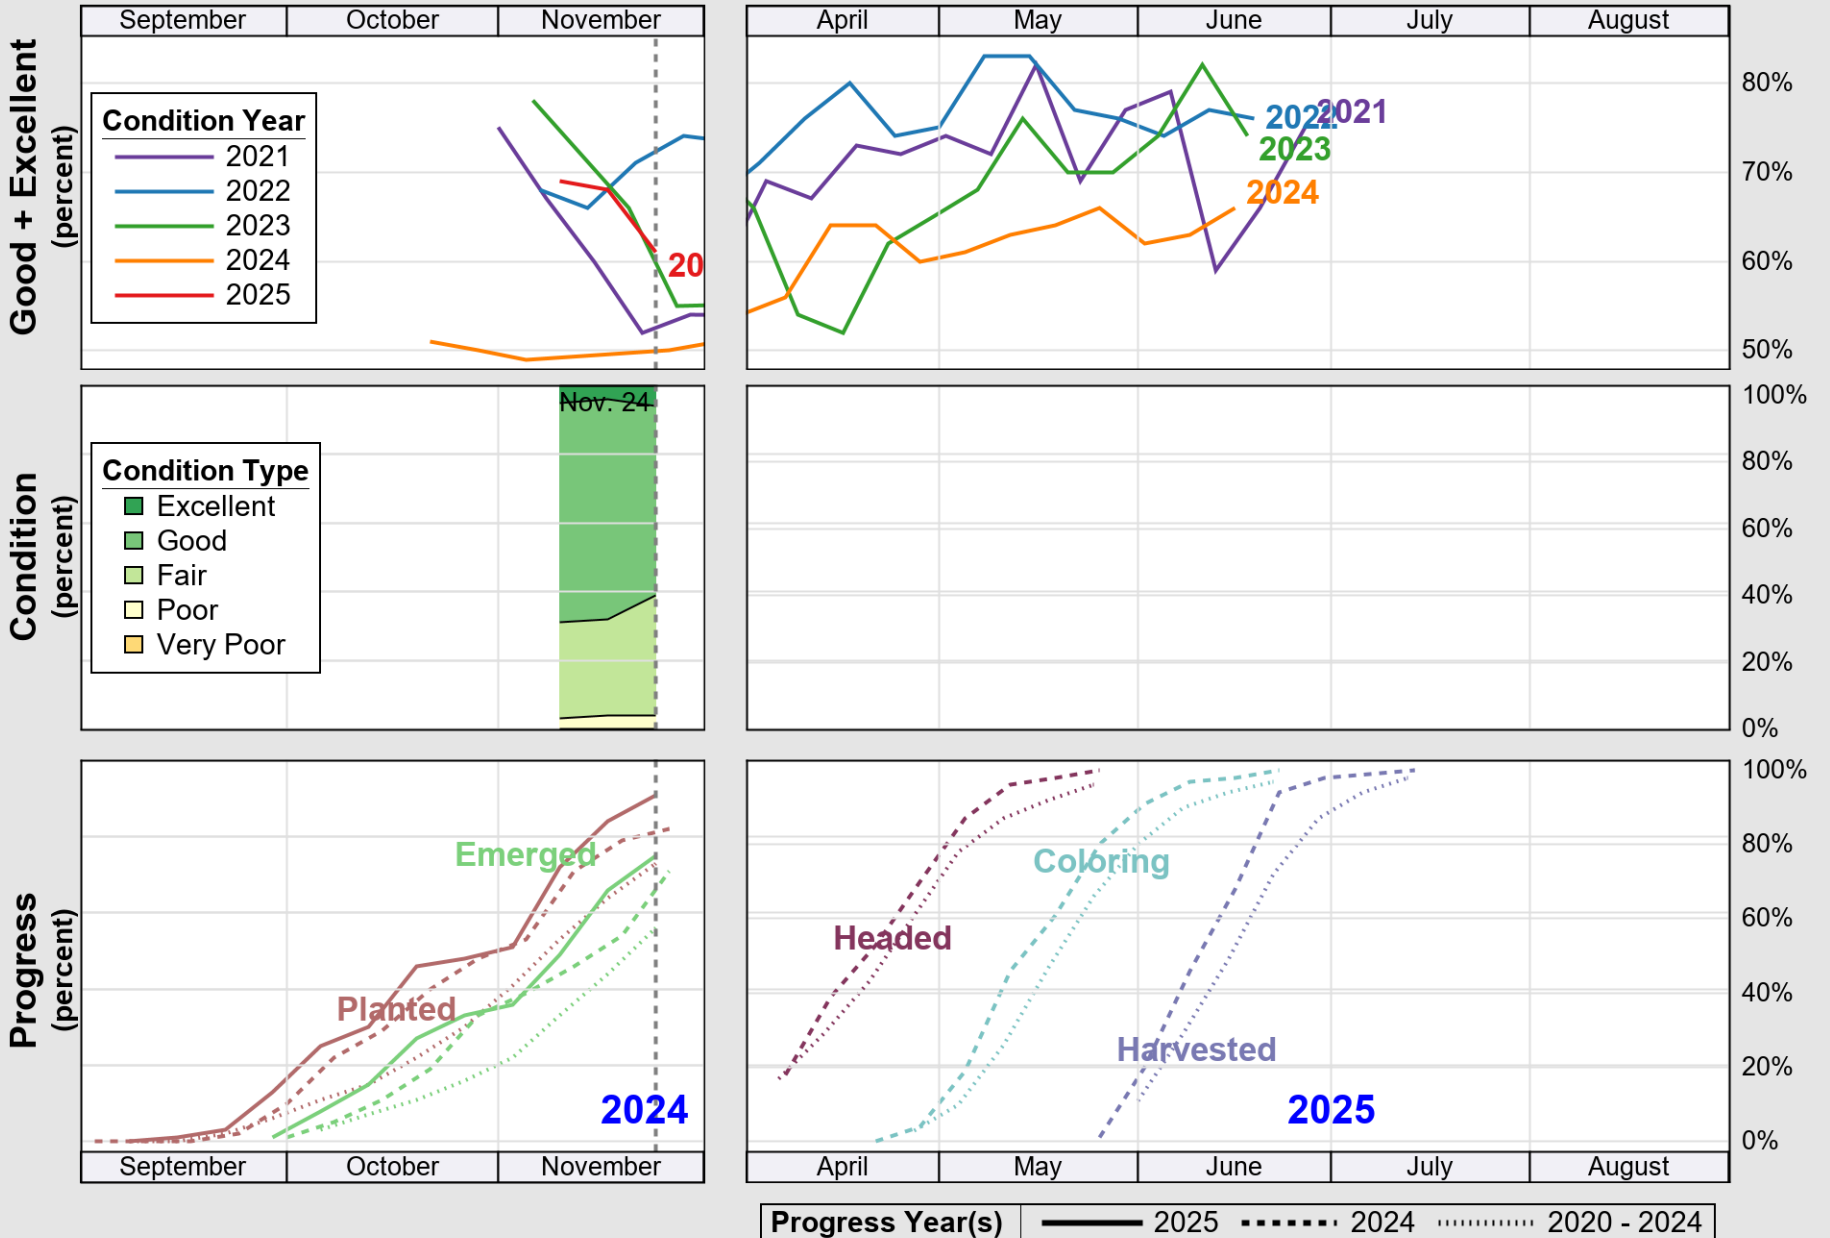

NASS

Source: National Agricultural Statistics Service (NASS), Crop Progress Report

USDA

Crop Progress and Condition: Rice in Mississippi , 2025

NASS

Source: National Agricultural Statistics Service (NASS), Crop Progress Report

USDA

Crop Progress and Condition: Soybeans in Mississippi , 2025

NASS

Source: National Agricultural Statistics Service (NASS), Crop Progress Report

USDA

Crop Progress and Condition: Winter Wheat in Mississippi, 2025

NASS

Source: National Agricultural Statistics Service (NASS), Crop Progress Report