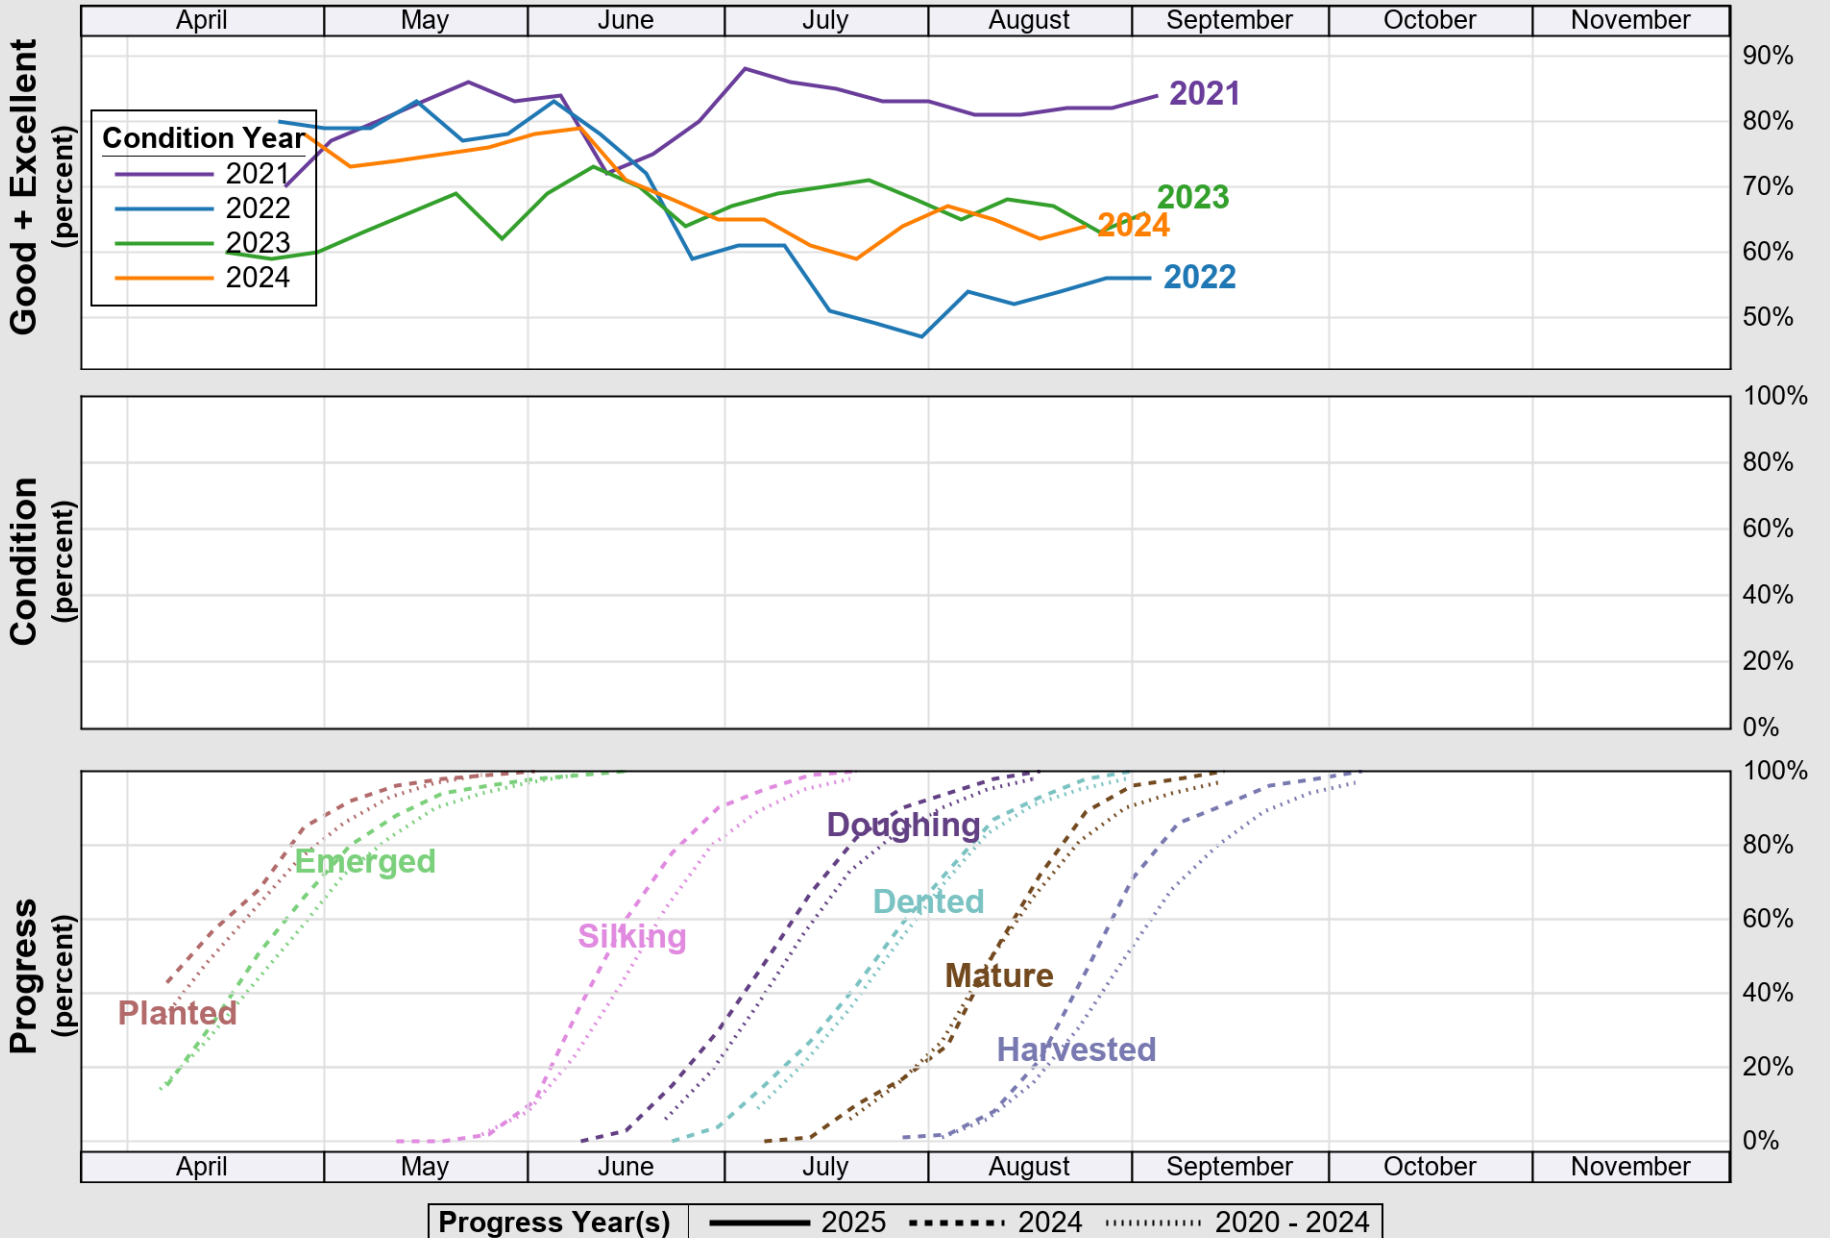

USDA

Crop Progress and Condition: Corn in Mississippi , 2025

NASS

Source: National Agricultural Statistics Service (NASS), Crop Progress Report

USDA

Crop Progress and Condition: Cotton in Mississippi , 2025

NASS

Source: National Agricultural Statistics Service (NASS), Crop Progress Report

Source: National Agricultural Statistics Service (NASS), Crop Progress Report

USDA

Crop Progress and Condition: Peanuts in Mississippi, 2025

NASS

Source: National Agricultural Statistics Service (NASS), Crop Progress Report

USDA

Crop Progress and Condition: Rice in Mississippi , 2025

NASS

Source: National Agricultural Statistics Service (NASS), Crop Progress Report