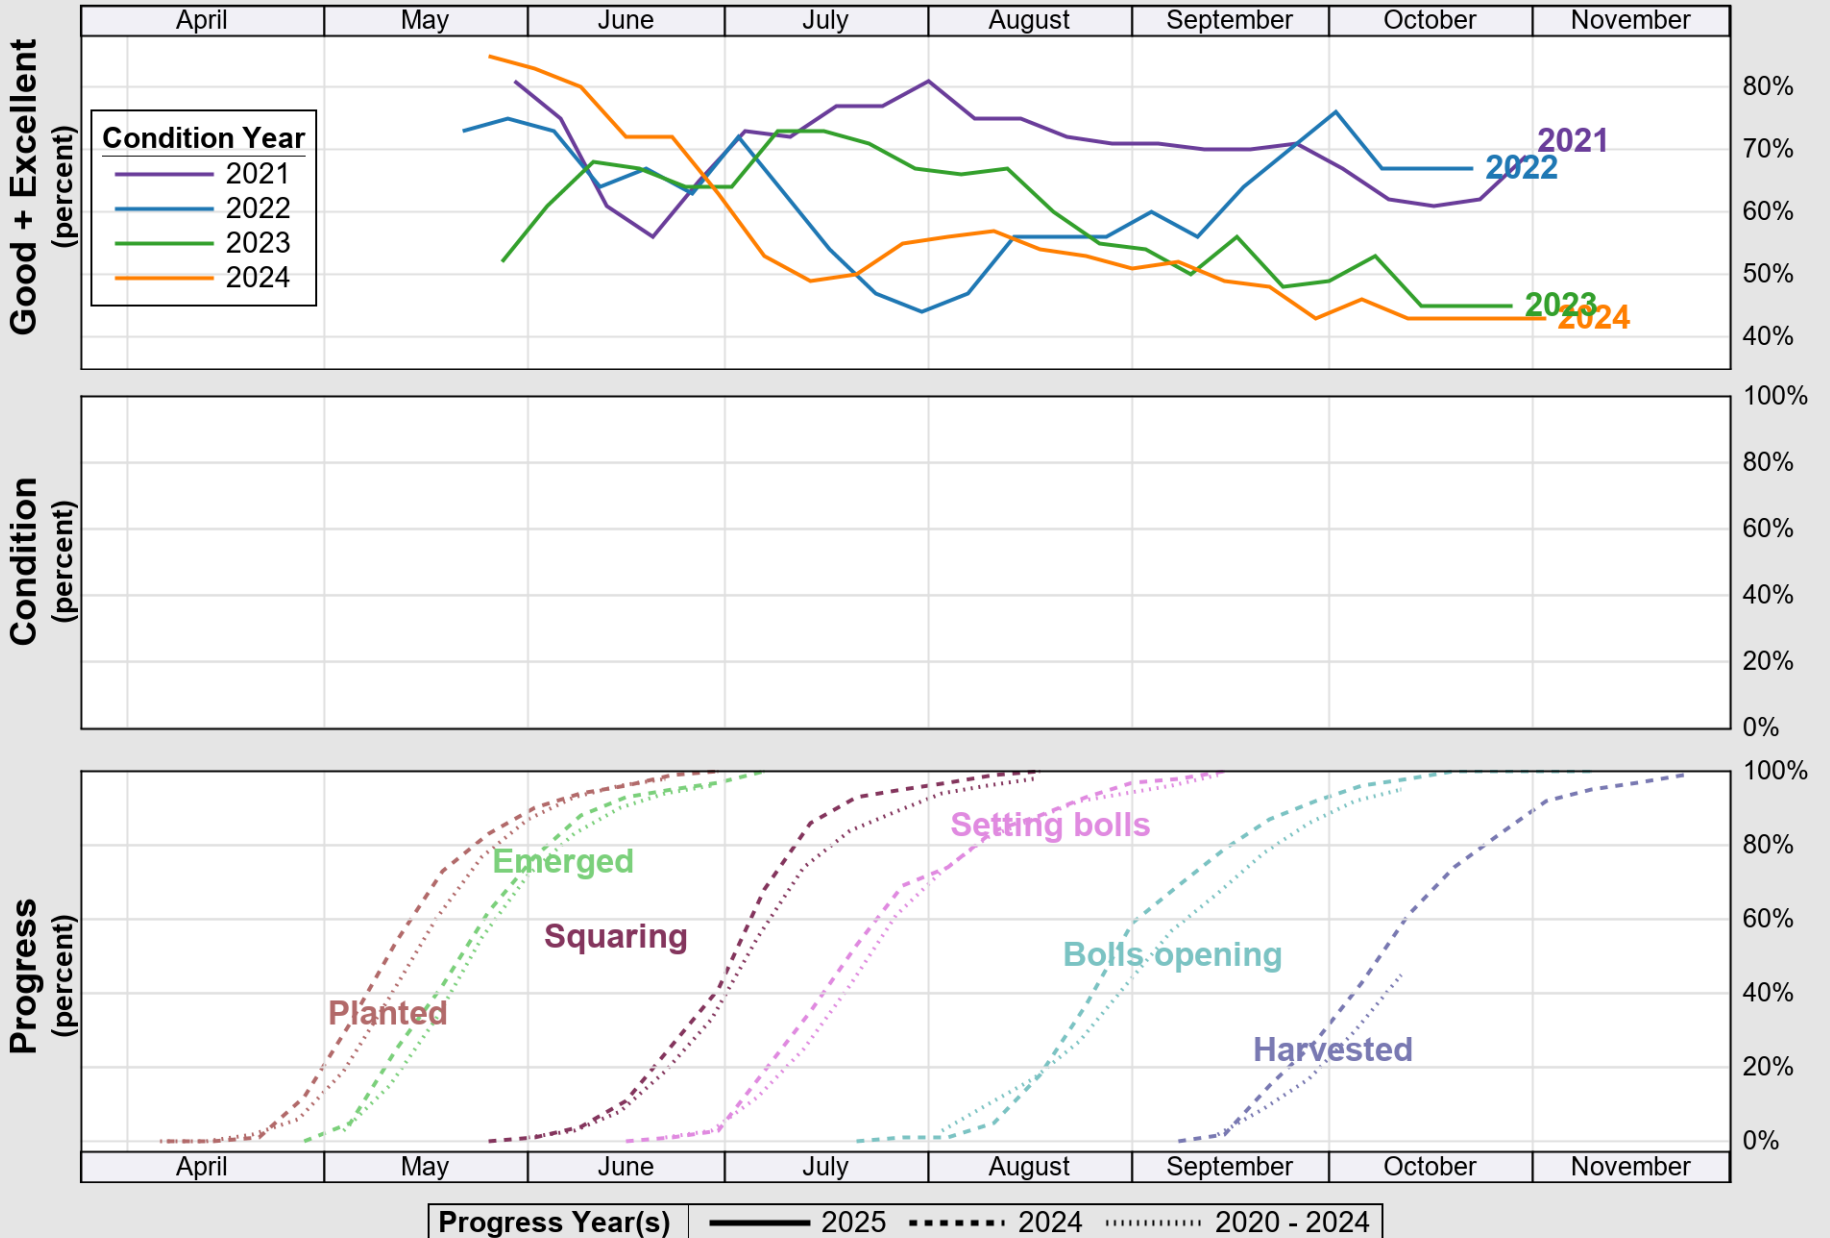

USDA

Crop Progress and Condition: Corn in Mississippi , 2025

NASS

Source: National Agricultural Statistics Service (NASS), Crop Progress Report

USDA

Crop Progress and Condition: Cotton in Mississippi , 2025

NASS

Source: National Agricultural Statistics Service (NASS), Crop Progress Report

Source: National Agricultural Statistics Service (NASS), Crop Progress Report

USDA

Crop Progress and Condition: Peanuts in Mississippi, 2025

NASS

Source: National Agricultural Statistics Service (NASS), Crop Progress Report

USDA

Crop Progress and Condition: Rice in Mississippi , 2025

NASS

Source: National Agricultural Statistics Service (NASS), Crop Progress Report