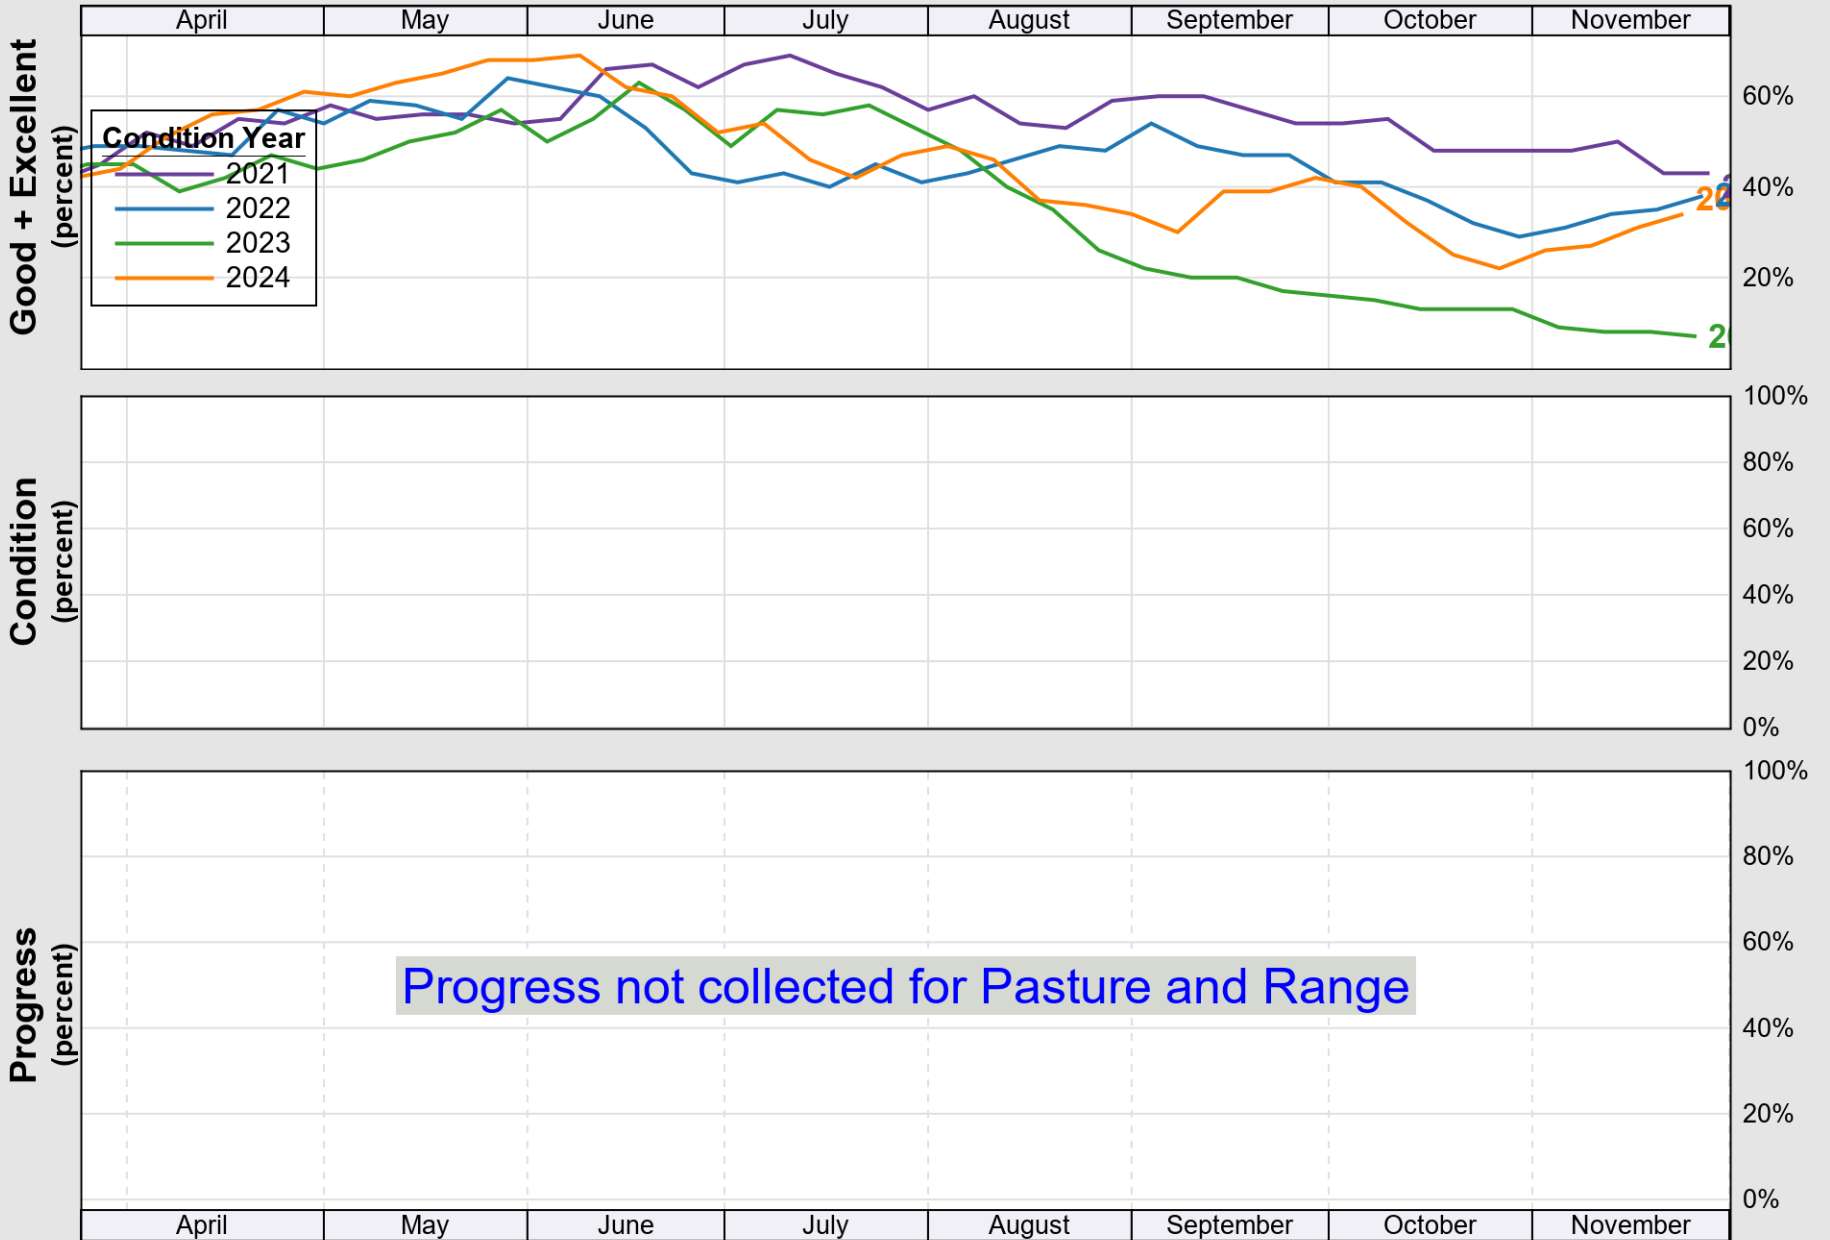

USDA

Crop Progress and Condition: Corn in Mississippi , 2025

NASS

Source: National Agricultural Statistics Service (NASS), Crop Progress Report

USDA

Crop Progress and Condition: Cotton in Mississippi , 2025

NASS

Source: National Agricultural Statistics Service (NASS), Crop Progress Report

Source: National Agricultural Statistics Service (NASS), Crop Progress Report

USDA

Crop Progress and Condition: Peanuts in Mississippi, 2025