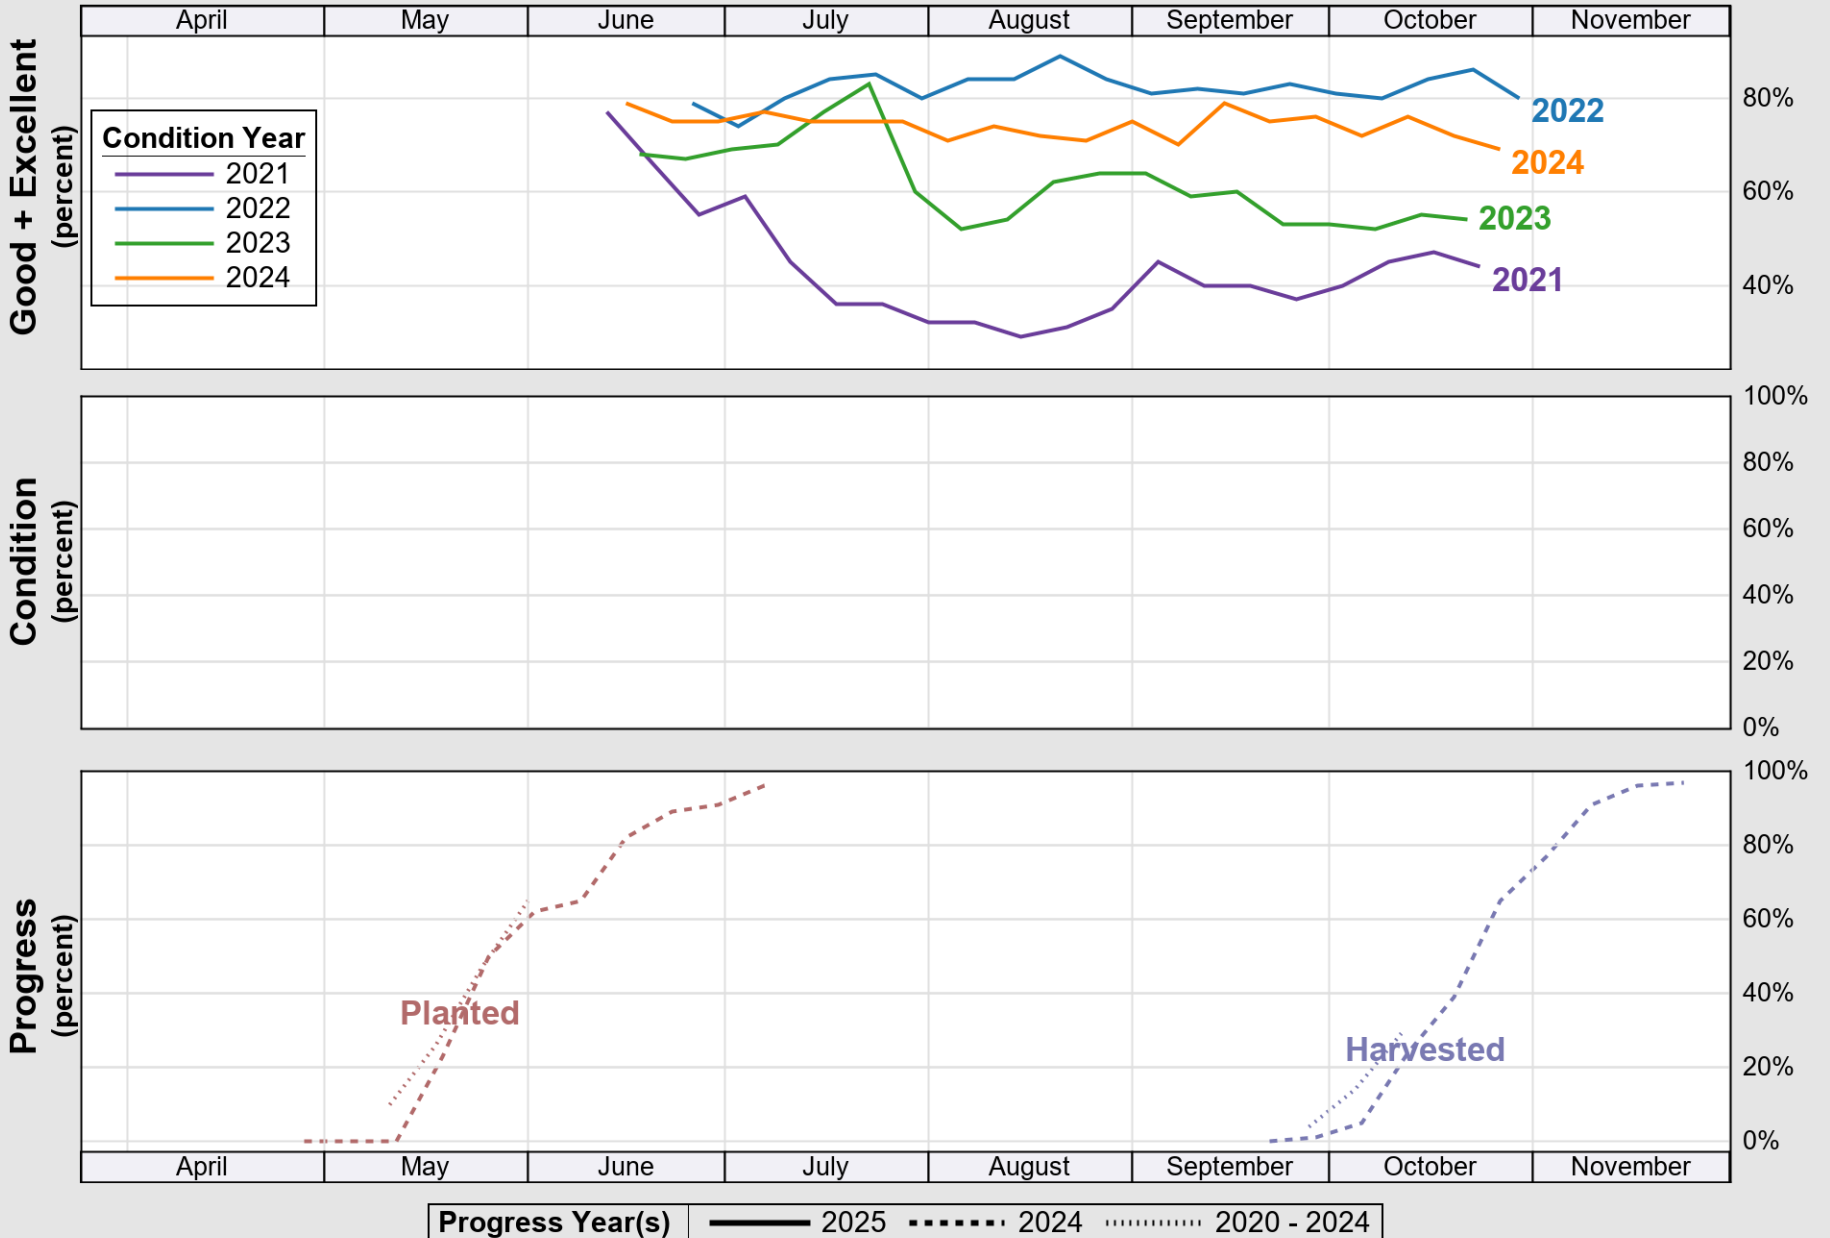

USDA

Crop Progress and Condition: Spring Wheat in Minnesota , 2025

NASS

Source: National Agricultural Statistics Service (NASS), Crop Progress Report

USDA

Crop Progress and Condition: Sugar Beets in Minnesota , 2025

NASS

Source: National Agricultural Statistics Service (NASS), Crop Progress Report

USDA

Crop Progress and Condition: Sunflower in Minnesota , 2025

NASS

Source: National Agricultural Statistics Service (NASS), Crop Progress Report