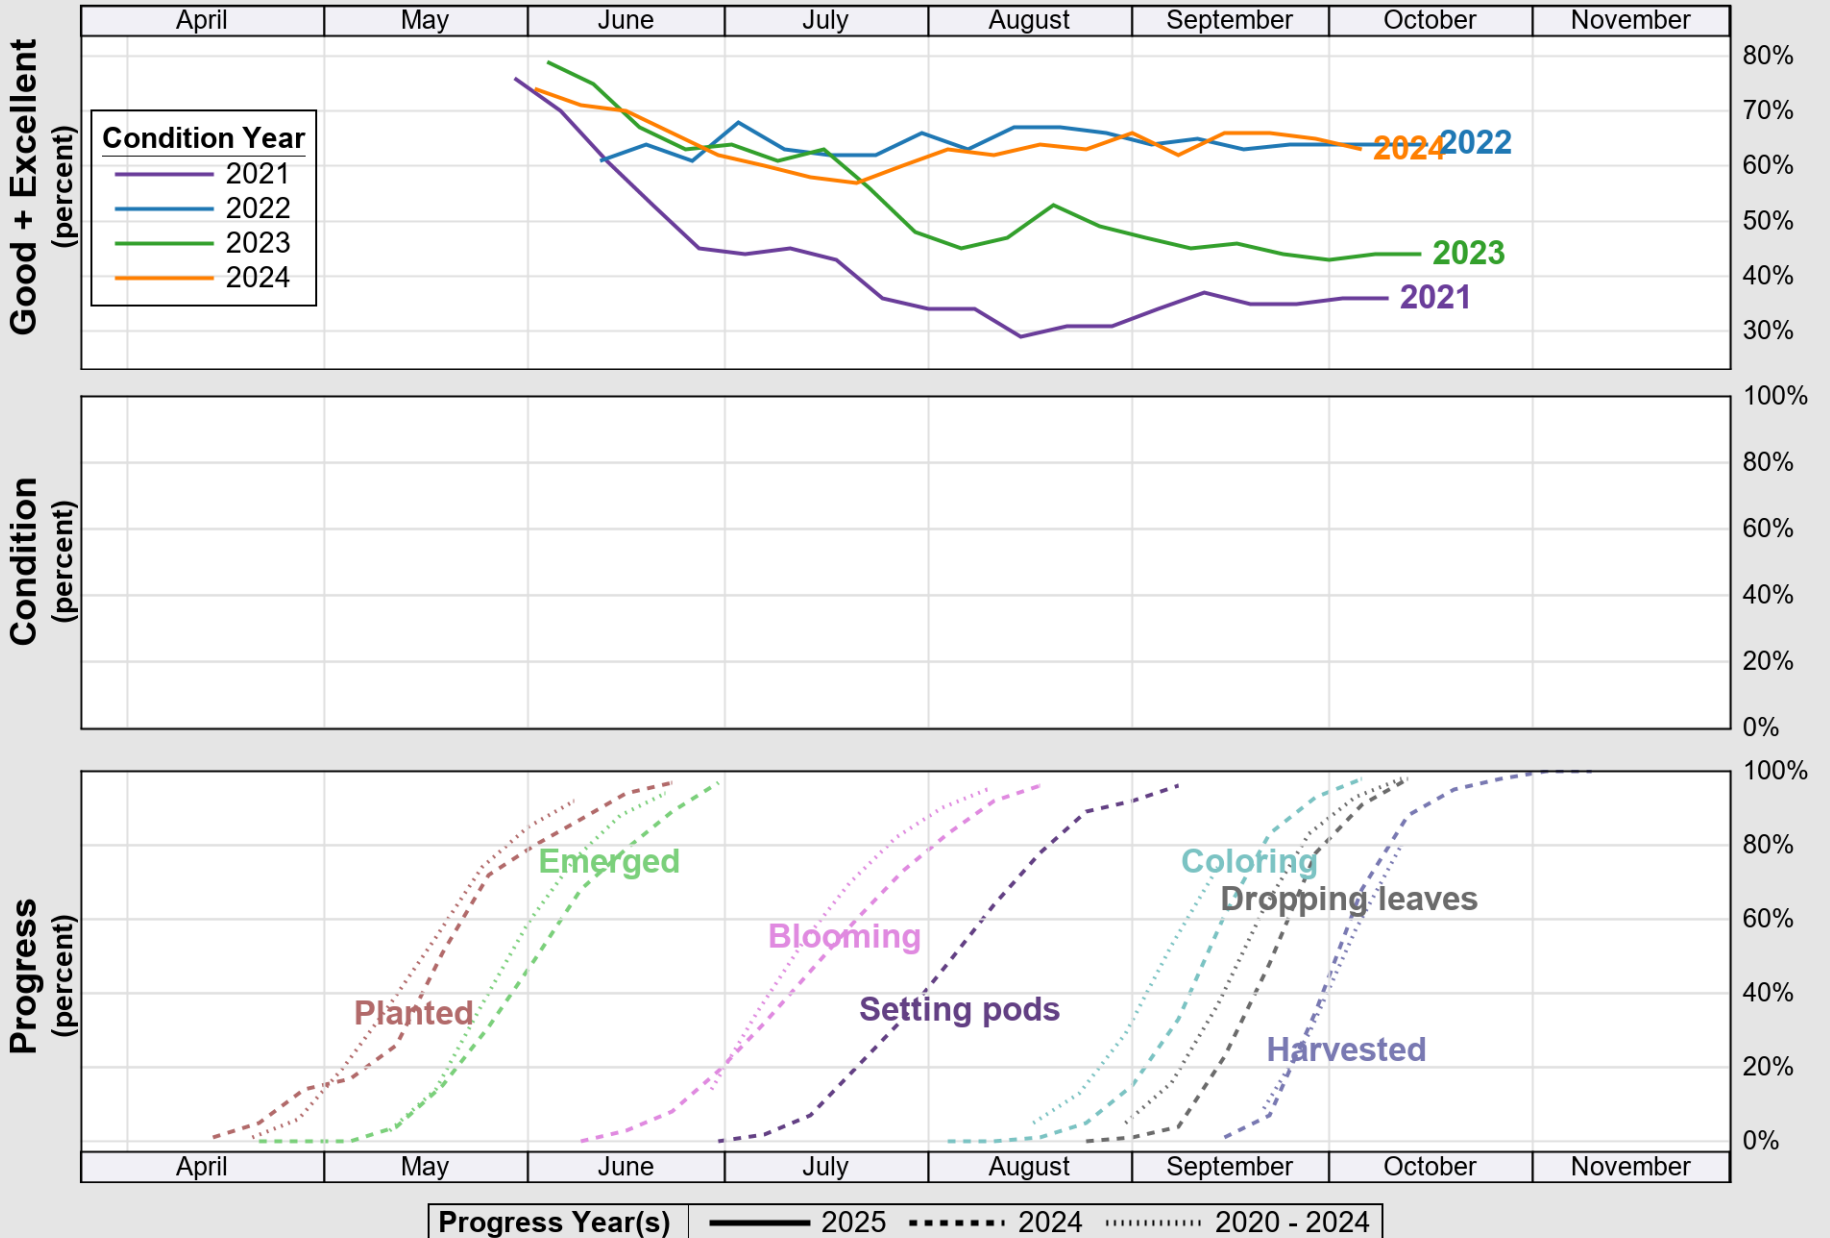

USDA

Crop Progress and Condition: Barley in Minnesota , 2025

NASS

Source: National Agricultural Statistics Service (NASS), Crop Progress Report

USDA

Crop Progress and Condition: Corn in Minnesota , 2025

NASS

Source: National Agricultural Statistics Service (NASS), Crop Progress Report

USDA

Crop Progress and Condition: Oats in Minnesota , 2025

NASS

Progress Year(s) ——— 2025 2024 - - - - - 2020 - 2024

Source: National Agricultural Statistics Service (NASS), Crop Progress Report

Source: National Agricultural Statistics Service (NASS), Crop Progress Report

USDA

Crop Progress and Condition: Soybeans in Minnesota , 2025

NASS

Source: National Agricultural Statistics Service (NASS), Crop Progress Report

USDA

Crop Progress and Condition: Spring Wheat in Minnesota , 2025

NASS

Source: National Agricultural Statistics Service (NASS), Crop Progress Report

USDA

Crop Progress and Condition: Sugar Beets in Minnesota , 2025