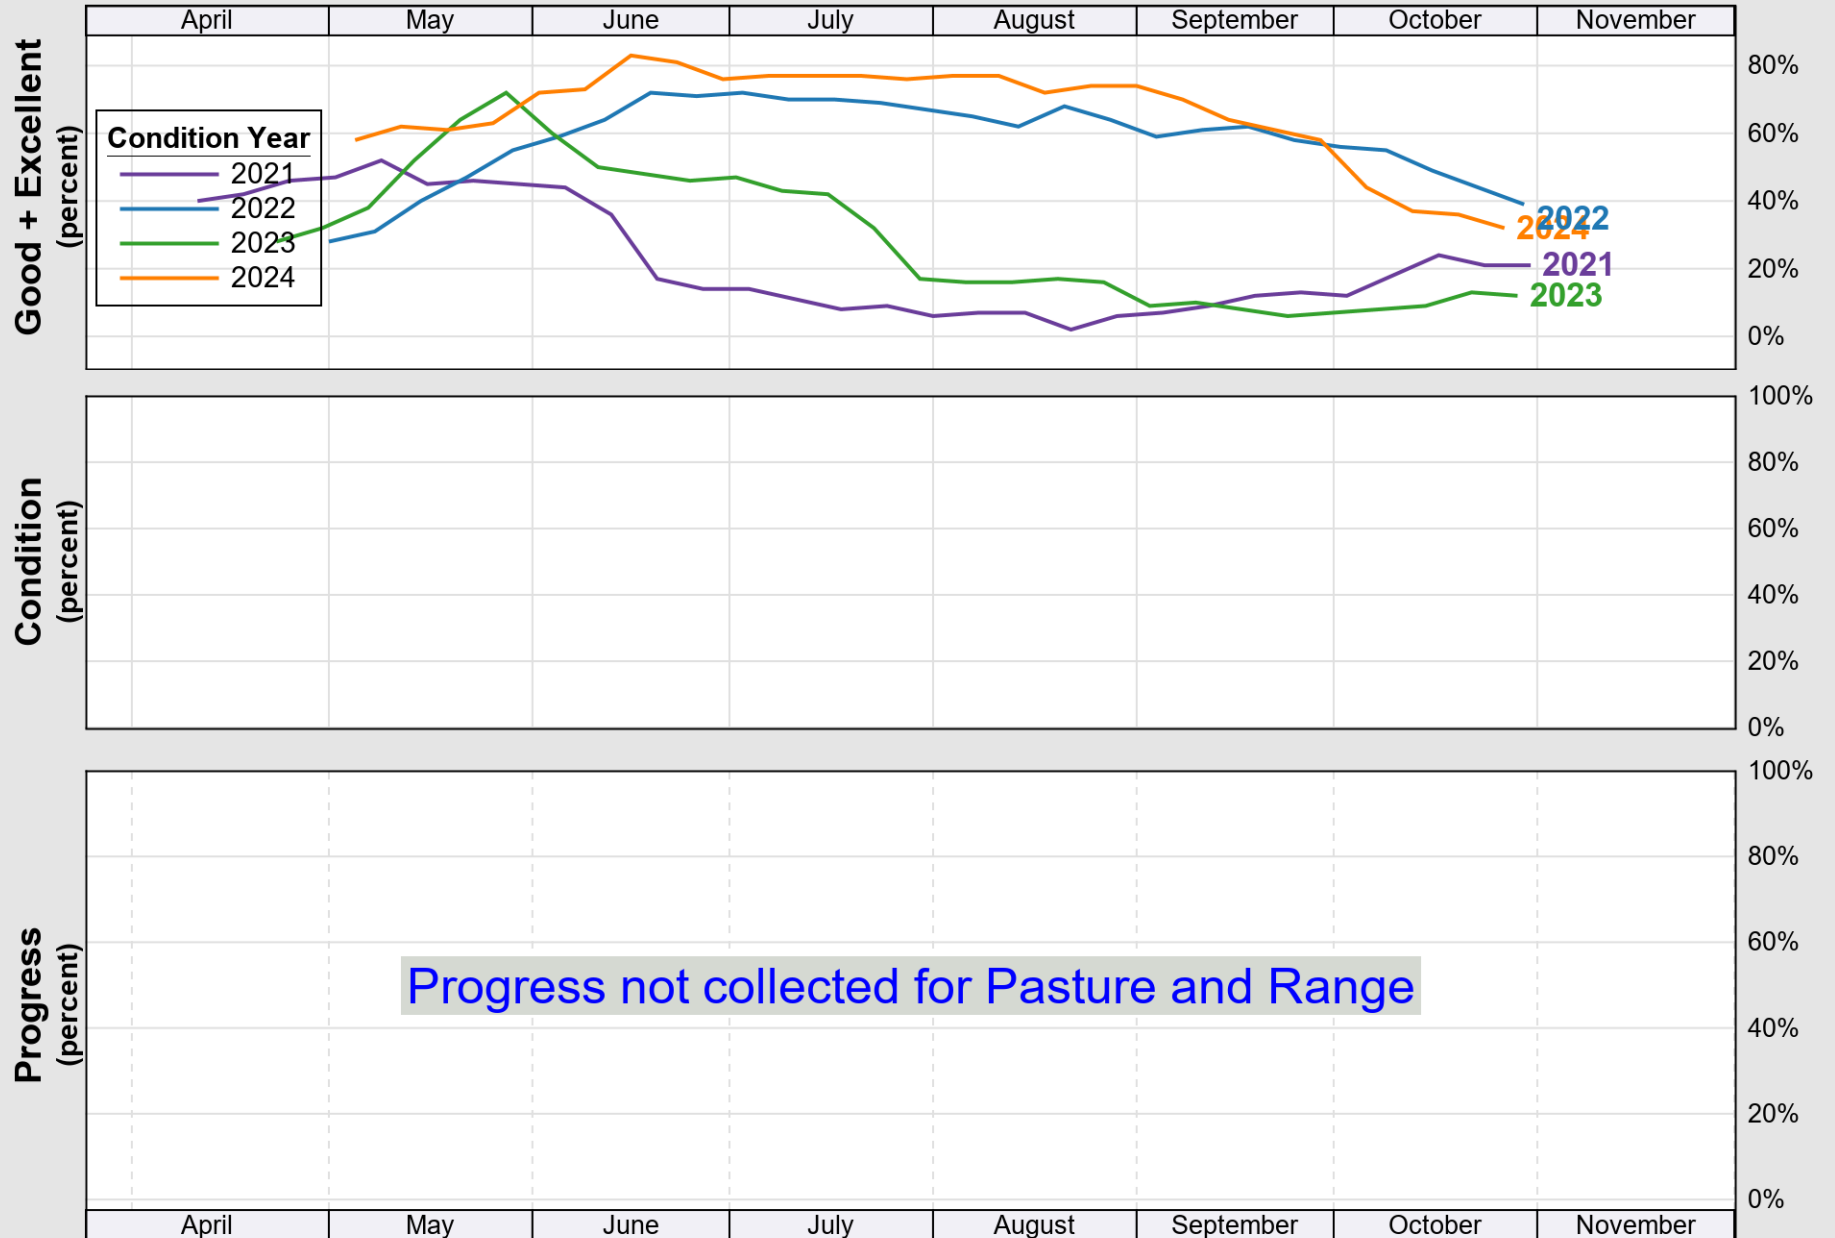

USDA

Crop Progress and Condition: Barley in Minnesota , 2025

NASS

Source: National Agricultural Statistics Service (NASS), Crop Progress Report

USDA

Crop Progress and Condition: Corn in Minnesota , 2025

NASS

Source: National Agricultural Statistics Service (NASS), Crop Progress Report

USDA

Crop Progress and Condition: Oats in Minnesota , 2025

NASS

Progress Year(s) ——— 2025 2024 - - - - - 2020 - 2024

Source: National Agricultural Statistics Service (NASS), Crop Progress Report