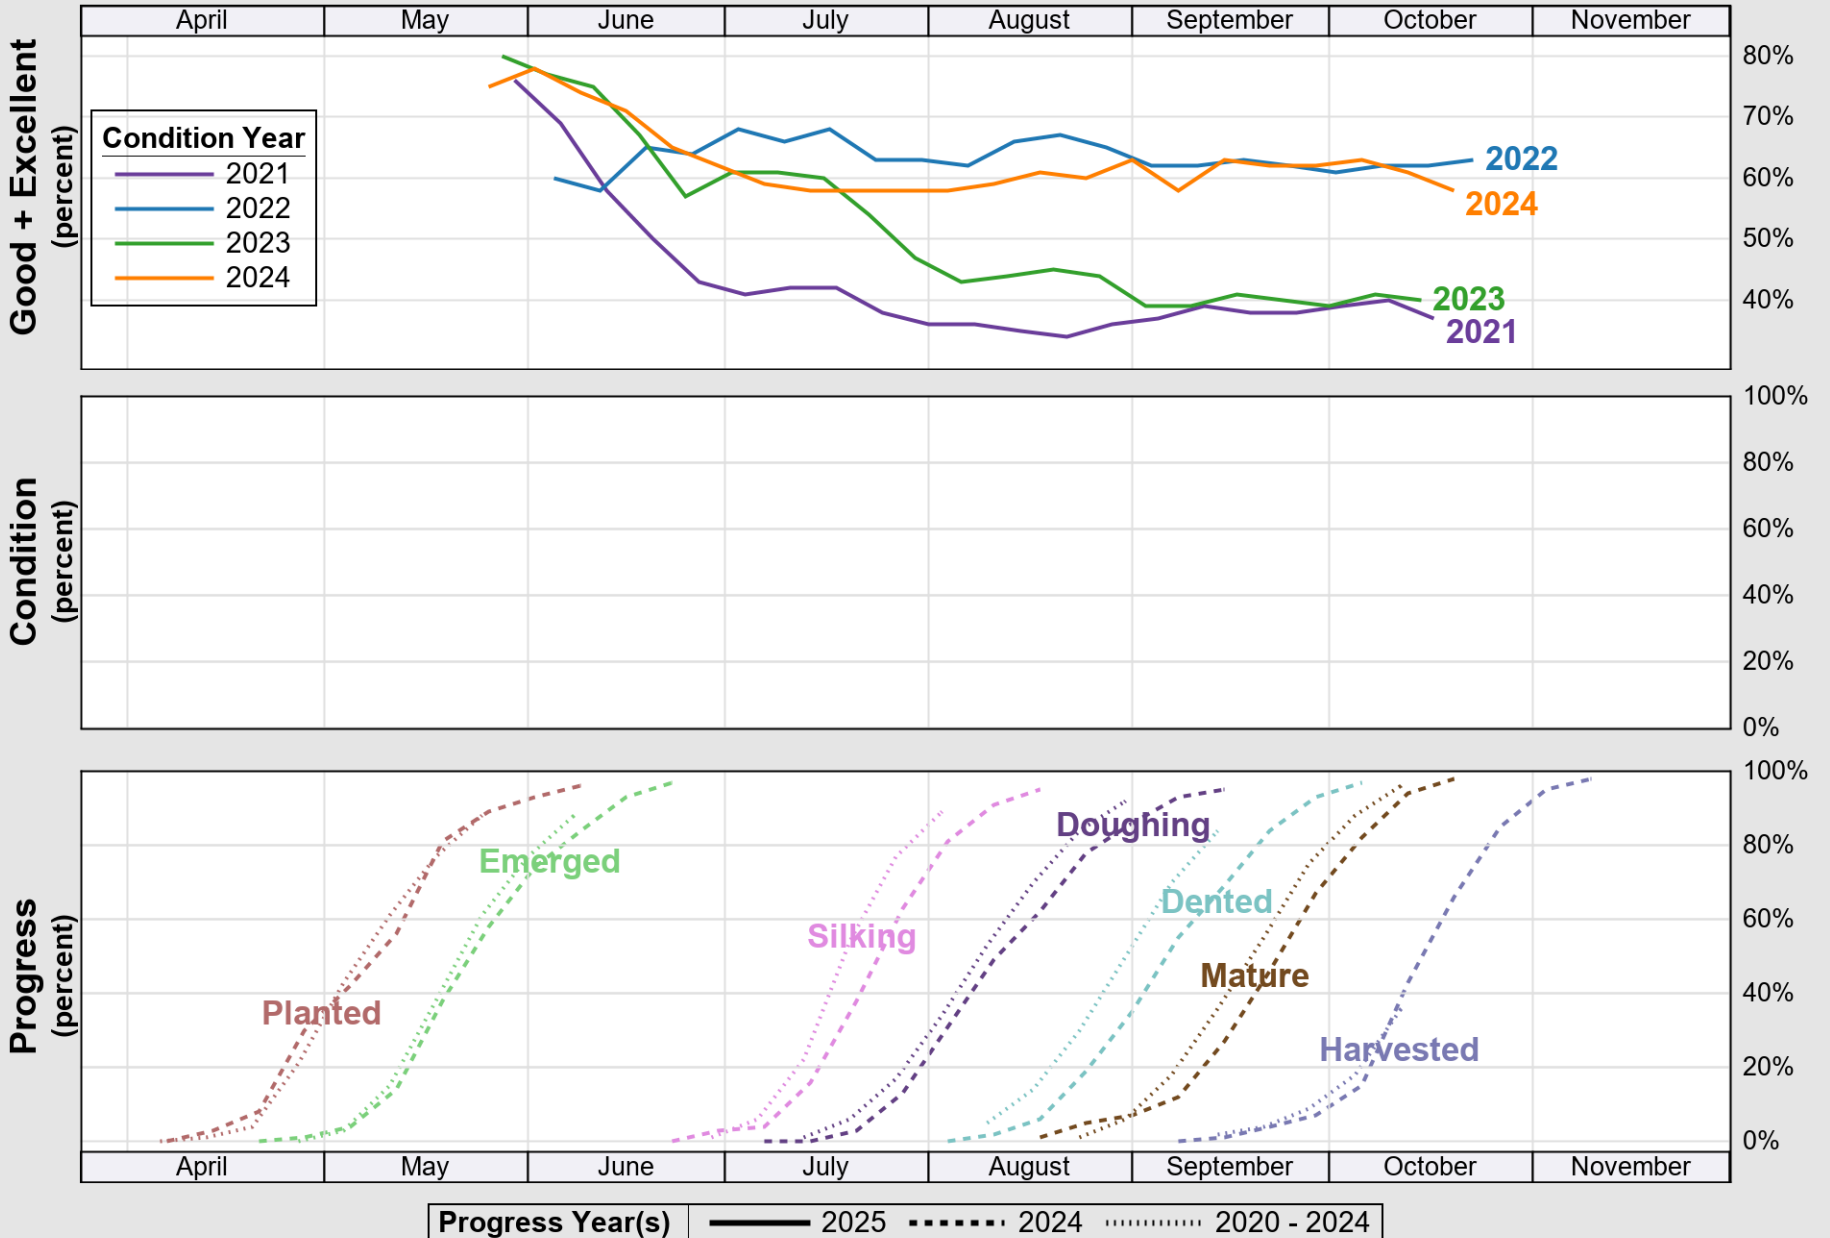

USDA

Crop Progress and Condition: Barley in Minnesota , 2025

NASS

Source: National Agricultural Statistics Service (NASS), Crop Progress Report

USDA

Crop Progress and Condition: Corn in Minnesota , 2025

NASS

Source: National Agricultural Statistics Service (NASS), Crop Progress Report

USDA

Crop Progress and Condition: Oats in Minnesota , 2025

NASS

Progress Year(s) ——— 2025 2024 - - - - - 2020 - 2024

Source: National Agricultural Statistics Service (NASS), Crop Progress Report