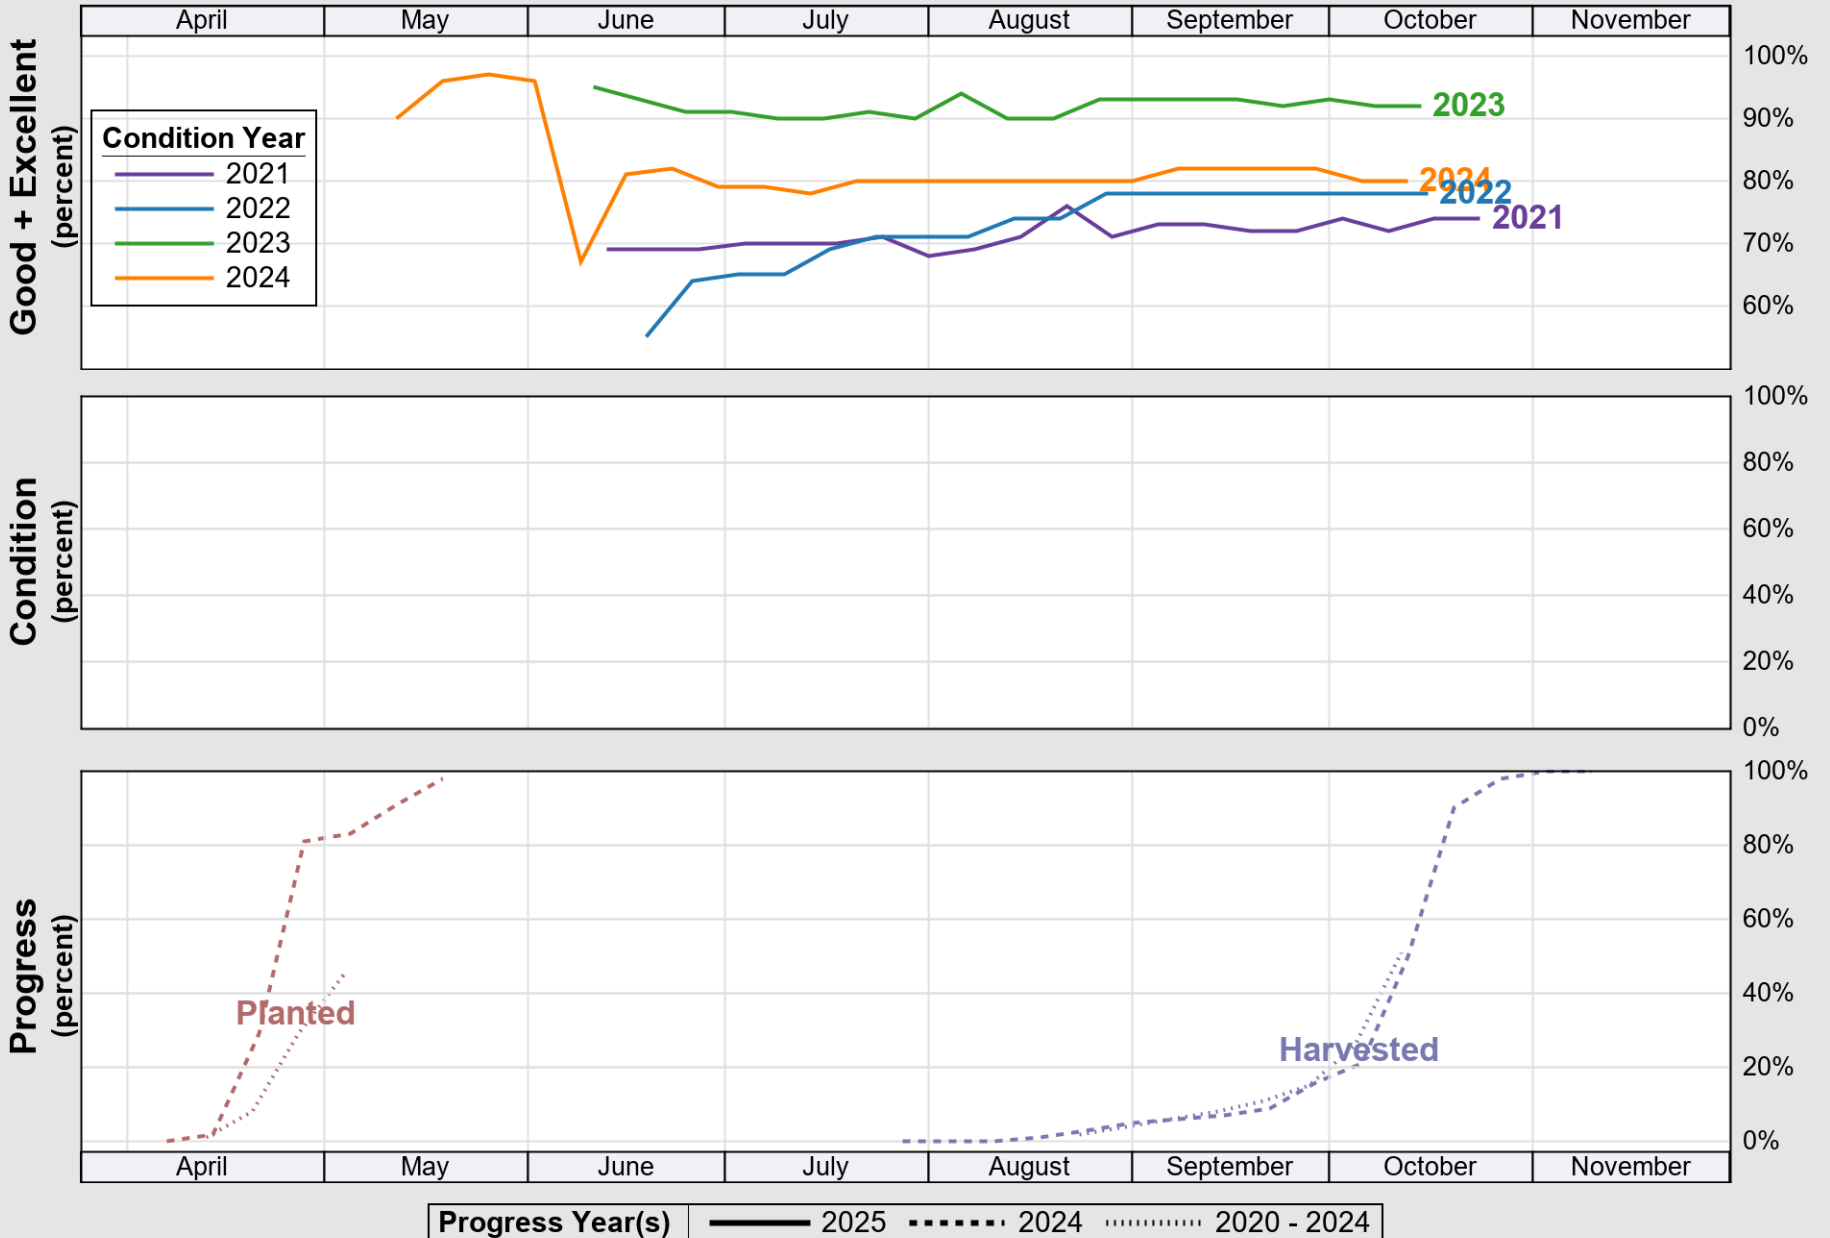

USDA

Crop Progress and Condition: Sugar Beets in Minnesota , 2025

NASS

Source: National Agricultural Statistics Service (NASS), Crop Progress Report