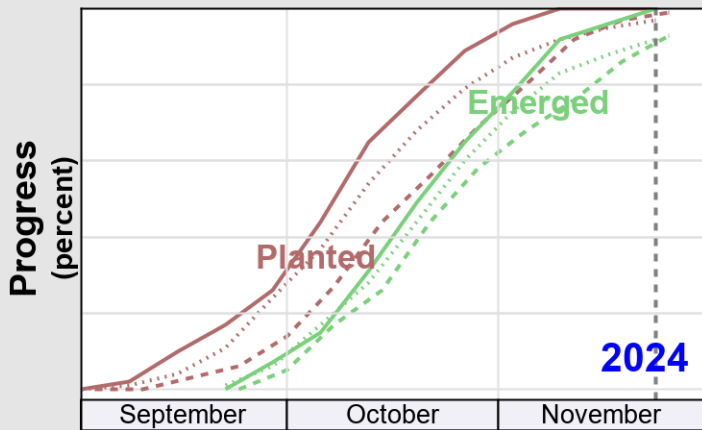

Source: National Agricultural Statistics Service (NASS), Crop Progress Report

Source: National Agricultural Statistics Service (NASS), Crop Progress Report

USDA

Crop Progress and Condition: Soybeans in Michigan , 2025

NASS

Source: National Agricultural Statistics Service (NASS), Crop Progress Report

USDA

Crop Progress and Condition: Sugar Beets in Michigan , 2025

NASS

Source: National Agricultural Statistics Service (NASS), Crop Progress Report

USDA

Crop Progress and Condition: Winter Wheat in Michigan , 2025

NASS

Progress Year(s) ——— 2025 ····· 2024 ········· 2020 - 2024

Source: National Agricultural Statistics Service (NASS), Crop Progress Report