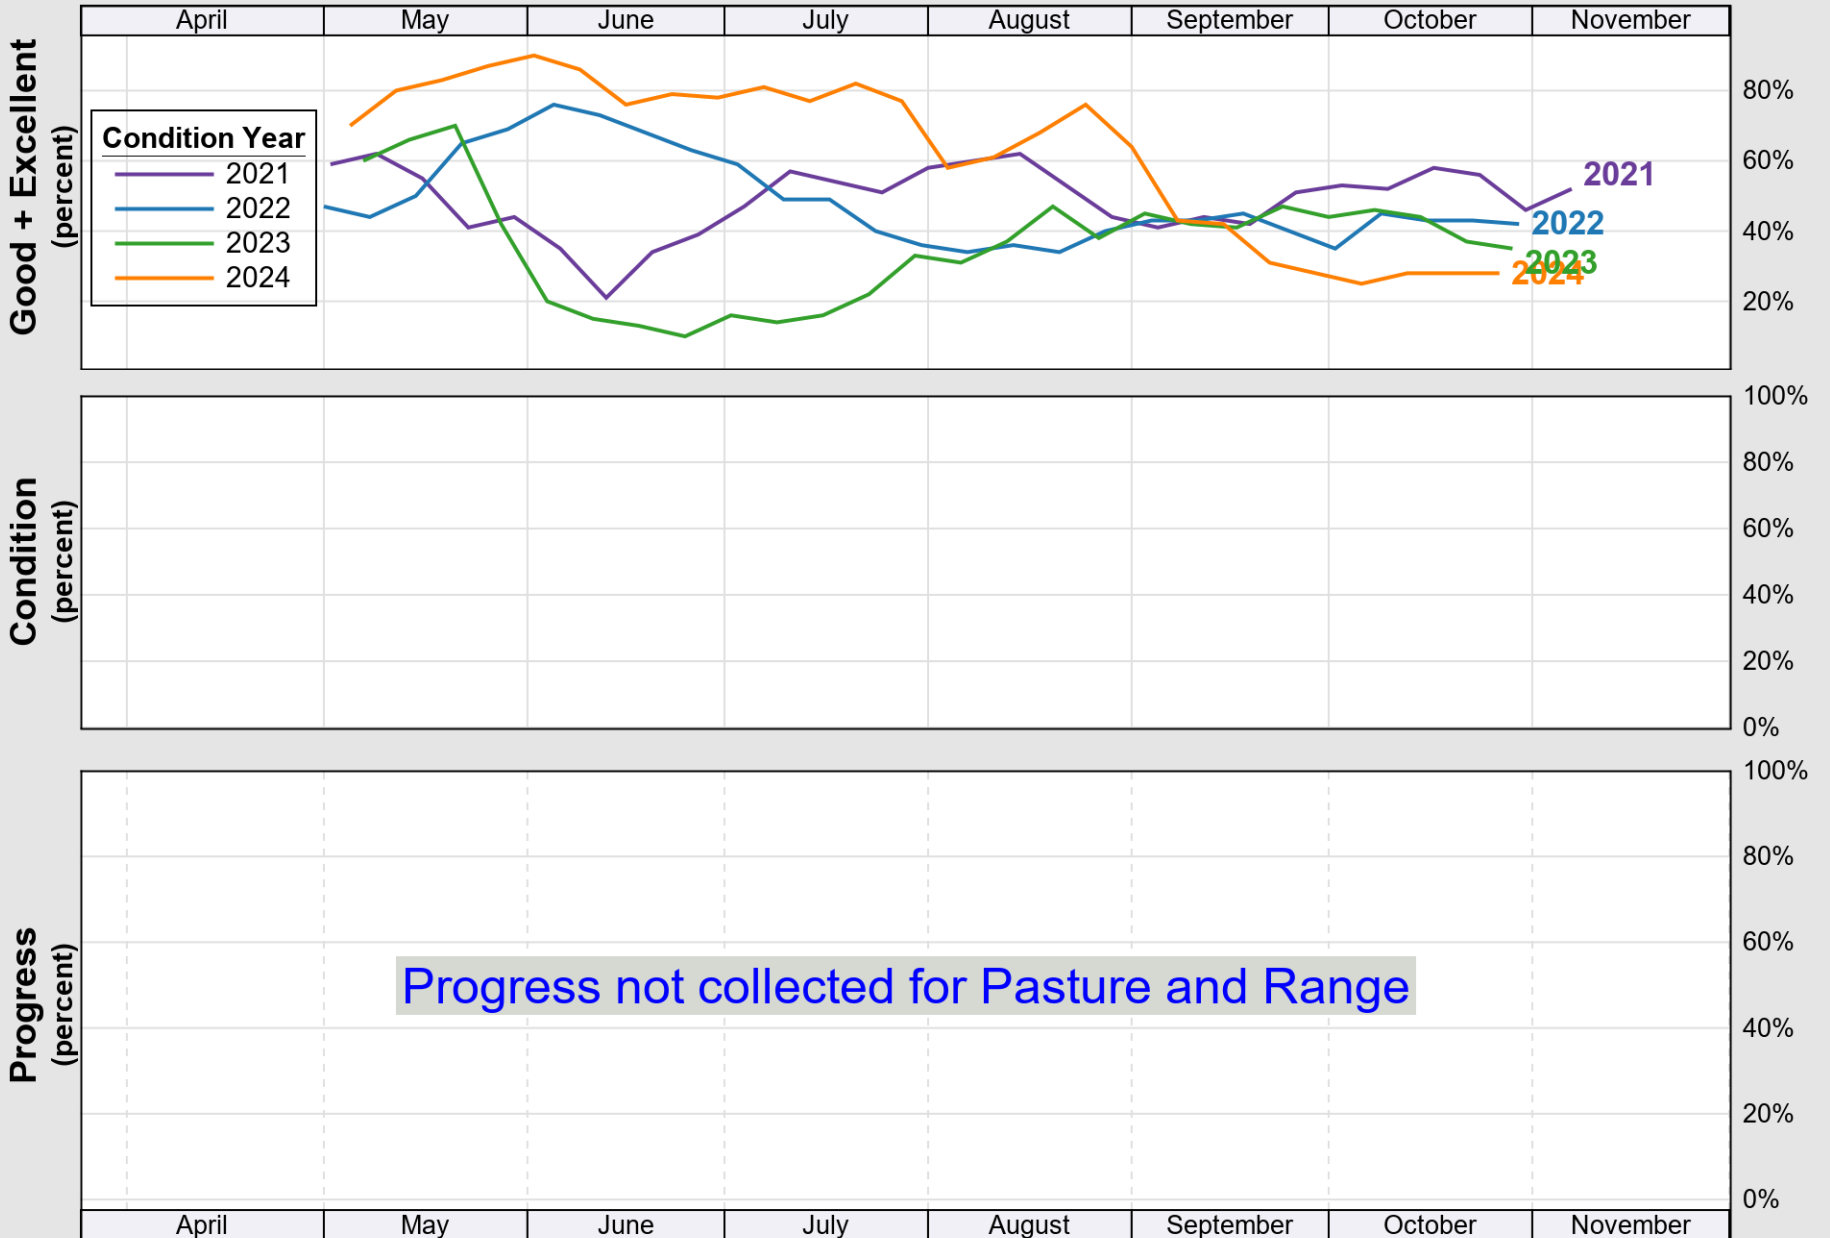

USDA

Crop Progress and Condition: Corn in Michigan , 2025

NASS

Source: National Agricultural Statistics Service (NASS), Crop Progress Report

USDA

Crop Progress and Condition: Oats in Michigan , 2025

NASS

Progress Year(s) ——— 2025 2024 2020 - 2024

Source: National Agricultural Statistics Service (NASS), Crop Progress Report

Source: National Agricultural Statistics Service (NASS), Crop Progress Report

USDA

Crop Progress and Condition: Soybeans in Michigan , 2025

NASS

Source: National Agricultural Statistics Service (NASS), Crop Progress Report

USDA

Crop Progress and Condition: Sugar Beets in Michigan , 2025

NASS

Source: National Agricultural Statistics Service (NASS), Crop Progress Report

USDA

Crop Progress and Condition: Winter Wheat in Michigan , 2025

NASS

Progress Year(s) ——— 2025 ····· 2024 ········· 2020 - 2024

Source: National Agricultural Statistics Service (NASS), Crop Progress Report