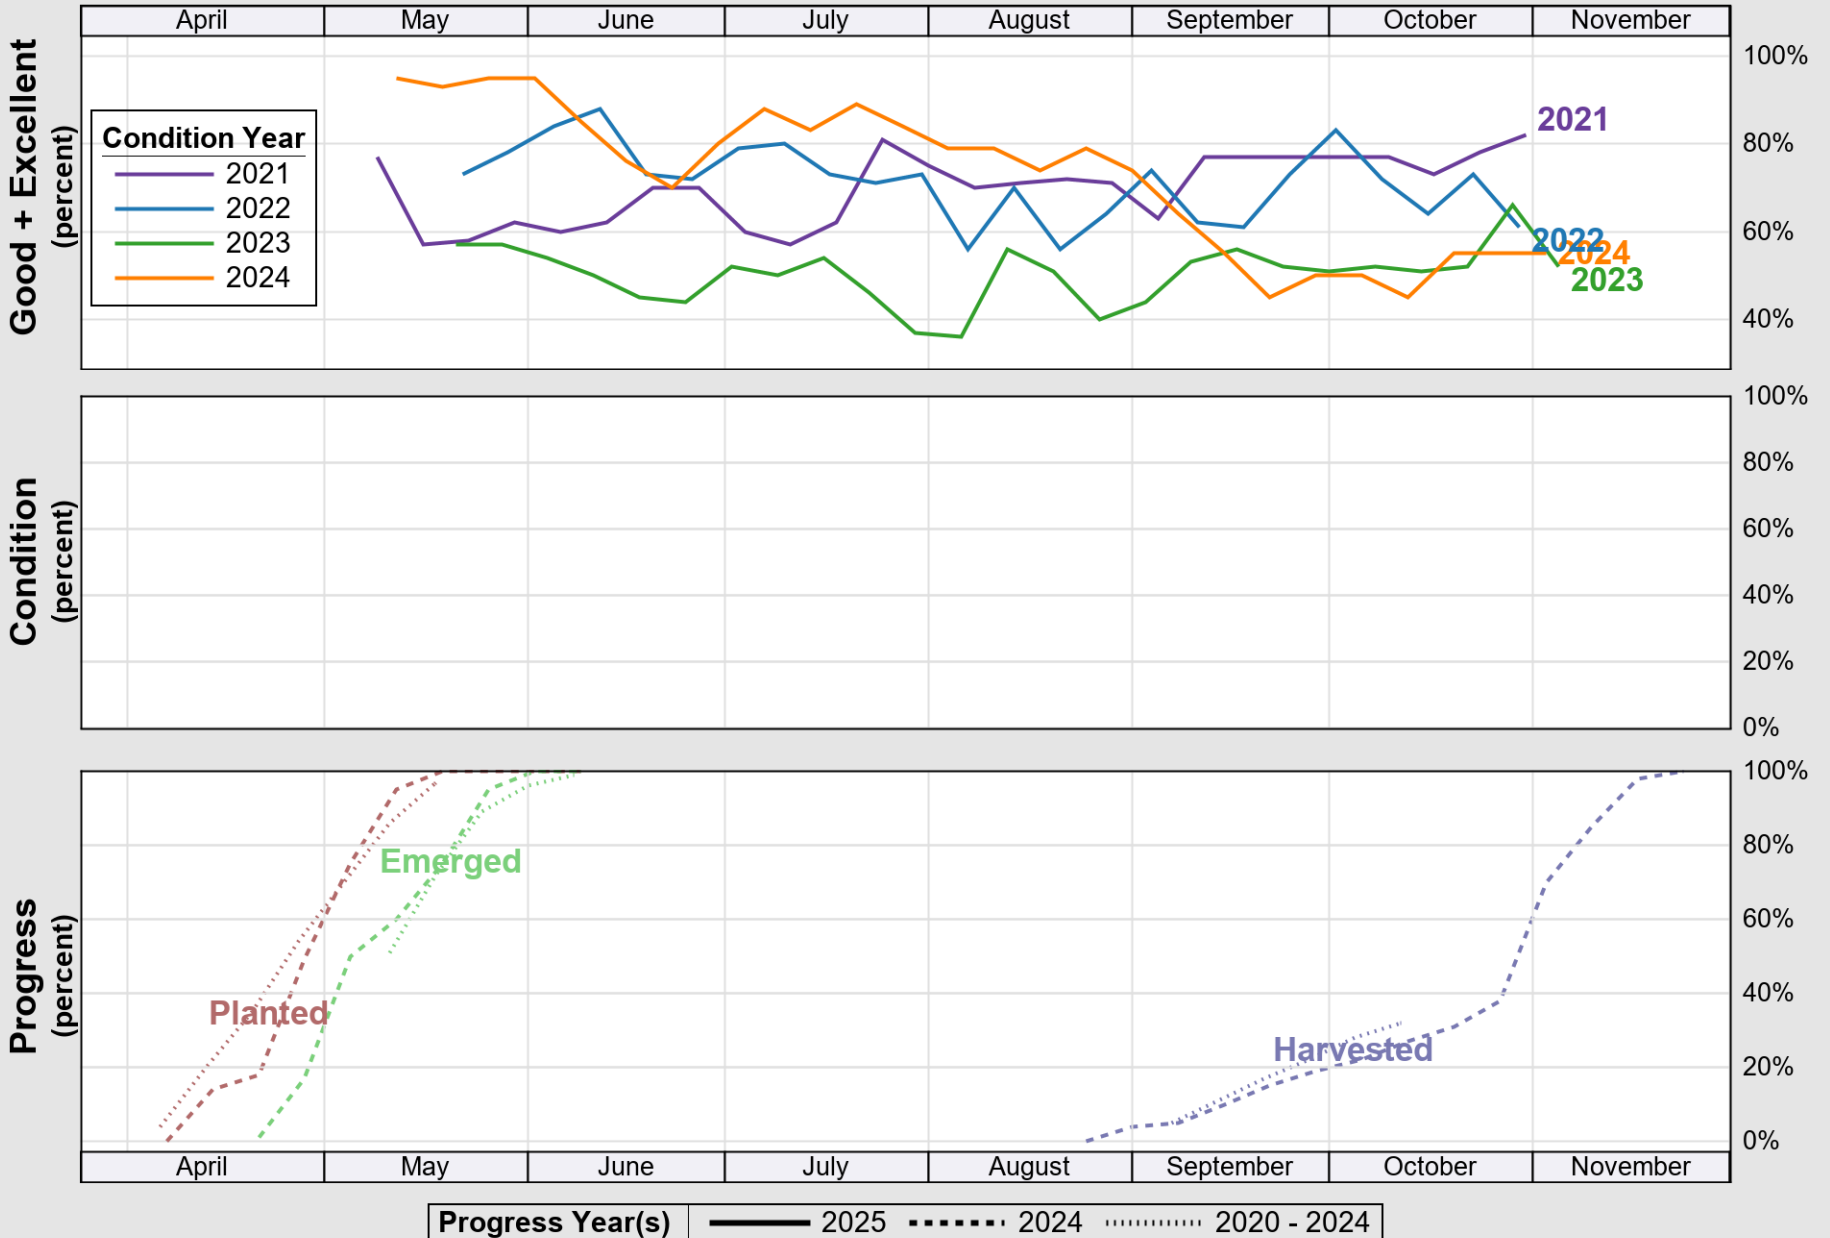

USDA

Crop Progress and Condition: Corn in Michigan , 2025

NASS

Source: National Agricultural Statistics Service (NASS), Crop Progress Report

USDA

Crop Progress and Condition: Oats in Michigan , 2025

NASS

Progress Year(s) ——— 2025 2024 2020 - 2024

Source: National Agricultural Statistics Service (NASS), Crop Progress Report

Source: National Agricultural Statistics Service (NASS), Crop Progress Report

USDA

Crop Progress and Condition: Soybeans in Michigan , 2025

NASS

Source: National Agricultural Statistics Service (NASS), Crop Progress Report

USDA

Crop Progress and Condition: Sugar Beets in Michigan , 2025

NASS

Source: National Agricultural Statistics Service (NASS), Crop Progress Report

USDA

Crop Progress and Condition: Winter Wheat in Michigan , 2025

NASS

Progress Year(s) ——— 2025 ····· 2024 ········· 2020 - 2024

Source: National Agricultural Statistics Service (NASS), Crop Progress Report