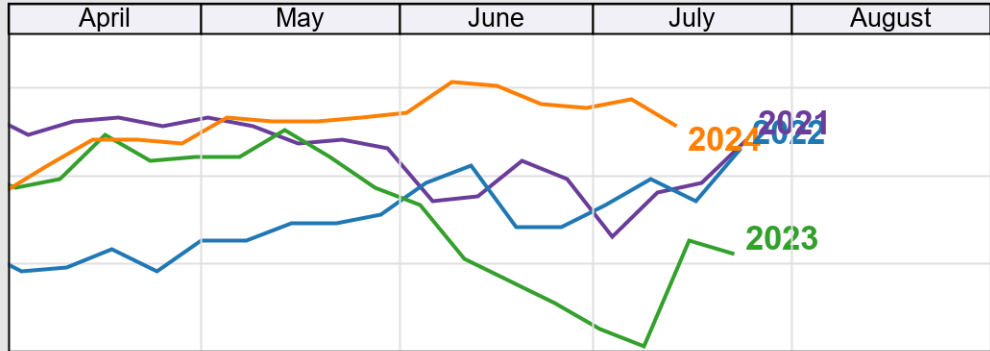

NASS

Source: National Agricultural Statistics Service (NASS), Crop Progress Report

USDA

Crop Progress and Condition: Sugar Beets in Michigan , 2025

NASS

Source: National Agricultural Statistics Service (NASS), Crop Progress Report

USDA

Crop Progress and Condition: Winter Wheat in Michigan , 2025

NASS

Progress Year(s) ——— 2025 ····· 2024 ········· 2020 - 2024

Source: National Agricultural Statistics Service (NASS), Crop Progress Report