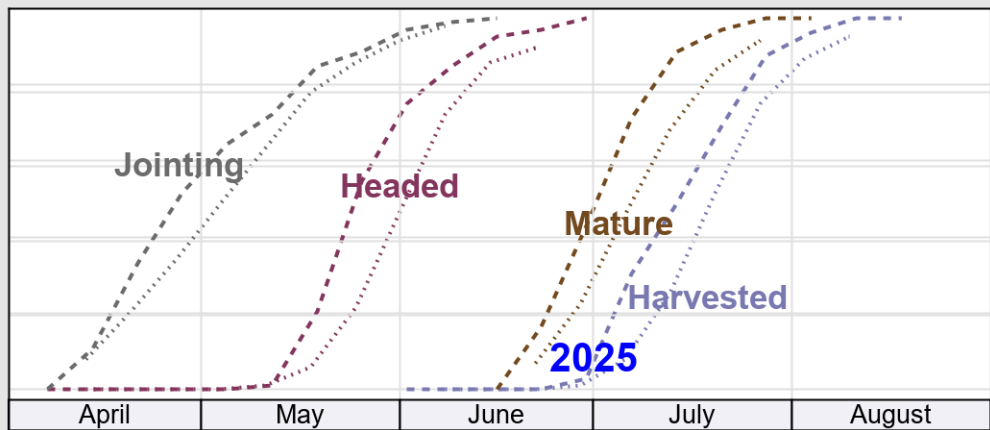

Source: National Agricultural Statistics Service (NASS), Crop Progress Report

Source: National Agricultural Statistics Service (NASS), Crop Progress Report

USDA

Crop Progress and Condition: Soybeans in Michigan , 2025

NASS

Source: National Agricultural Statistics Service (NASS), Crop Progress Report

USDA

Crop Progress and Condition: Sugar Beets in Michigan , 2025

NASS

Source: National Agricultural Statistics Service (NASS), Crop Progress Report

USDA

Crop Progress and Condition: Winter Wheat in Michigan , 2025

NASS

Progress Year(s) ——— 2025 ····· 2024 ········· 2020 - 2024

Source: National Agricultural Statistics Service (NASS), Crop Progress Report