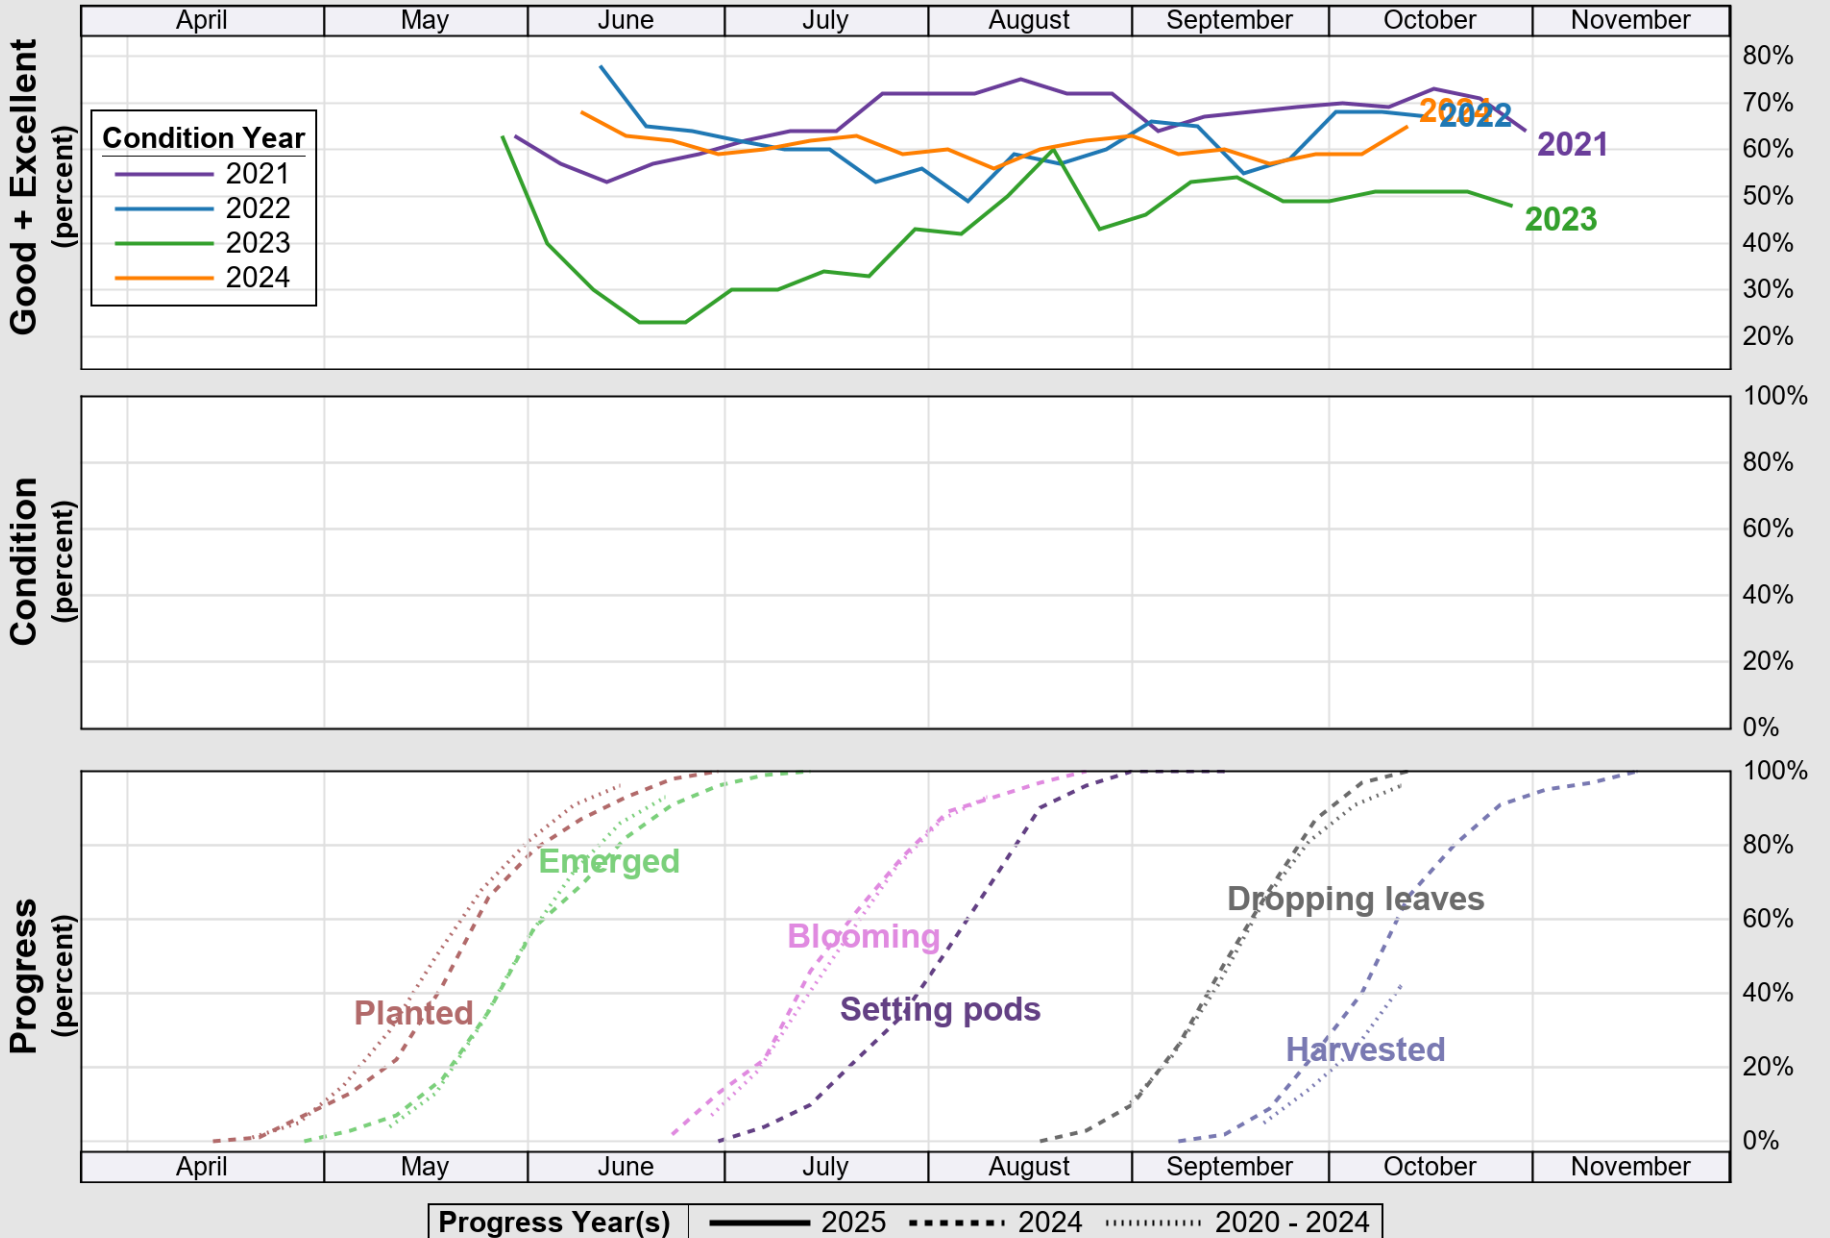

USDA

Crop Progress and Condition: Corn in Michigan , 2025

NASS

Source: National Agricultural Statistics Service (NASS), Crop Progress Report

USDA

Crop Progress and Condition: Oats in Michigan , 2025

NASS

Progress Year(s) ——— 2025 2024 2020 - 2024

Source: National Agricultural Statistics Service (NASS), Crop Progress Report

Source: National Agricultural Statistics Service (NASS), Crop Progress Report

USDA

Crop Progress and Condition: Soybeans in Michigan , 2025

NASS

Source: National Agricultural Statistics Service (NASS), Crop Progress Report

USDA

Crop Progress and Condition: Sugar Beets in Michigan , 2025

NASS

Source: National Agricultural Statistics Service (NASS), Crop Progress Report

USDA

Crop Progress and Condition: Winter Wheat in Michigan , 2025

NASS

Progress Year(s) ——— 2025 ····· 2024 ········· 2020 - 2024

Source: National Agricultural Statistics Service (NASS), Crop Progress Report