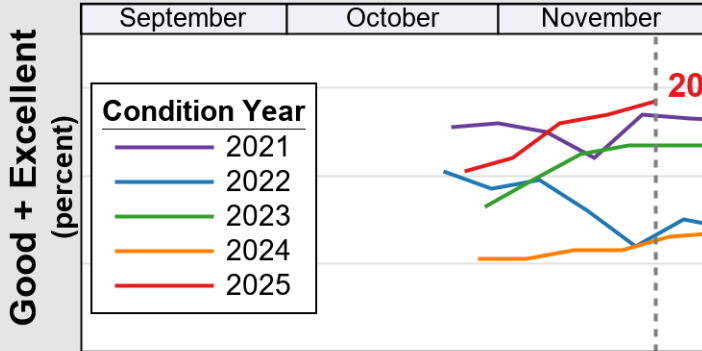

NASS

Source: National Agricultural Statistics Service (NASS), Crop Progress Report

USDA

Crop Progress and Condition: Sugar Beets in Michigan , 2025

NASS

Source: National Agricultural Statistics Service (NASS), Crop Progress Report

USDA

Crop Progress and Condition: Winter Wheat in Michigan , 2025

NASS

Progress Year(s) ——— 2025 ····· 2024 ········· 2020 - 2024

Source: National Agricultural Statistics Service (NASS), Crop Progress Report