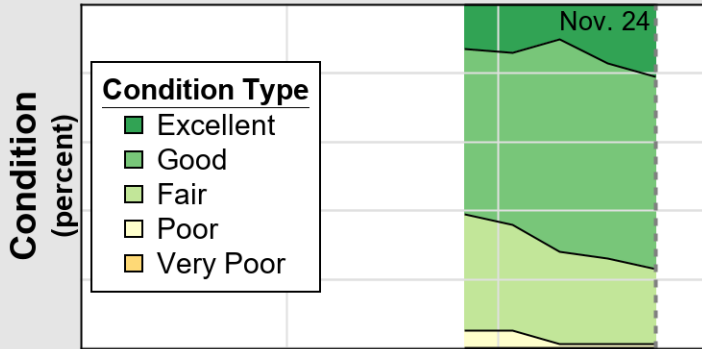

NASS

Source: National Agricultural Statistics Service (NASS), Crop Progress Report

USDA

Crop Progress and Condition: Sugar Beets in Michigan , 2025

NASS

Source: National Agricultural Statistics Service (NASS), Crop Progress Report

USDA

Crop Progress and Condition: Winter Wheat in Michigan , 2025

NASS

Progress Year(s) ——— 2025 ····· 2024 ········· 2020 - 2024

Source: National Agricultural Statistics Service (NASS), Crop Progress Report