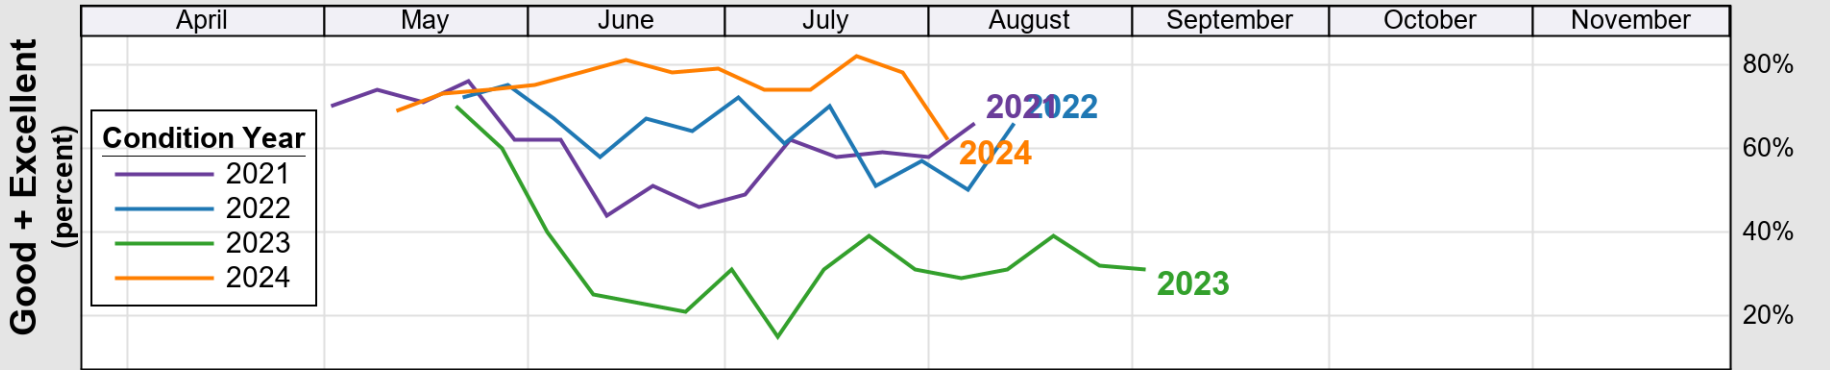

USDA

Crop Progress and Condition: Corn in Michigan , 2025

NASS

Source: National Agricultural Statistics Service (NASS), Crop Progress Report

USDA

Crop Progress and Condition: Oats in Michigan , 2025

NASS

Progress Year(s) ——— 2025 2024 2020 - 2024