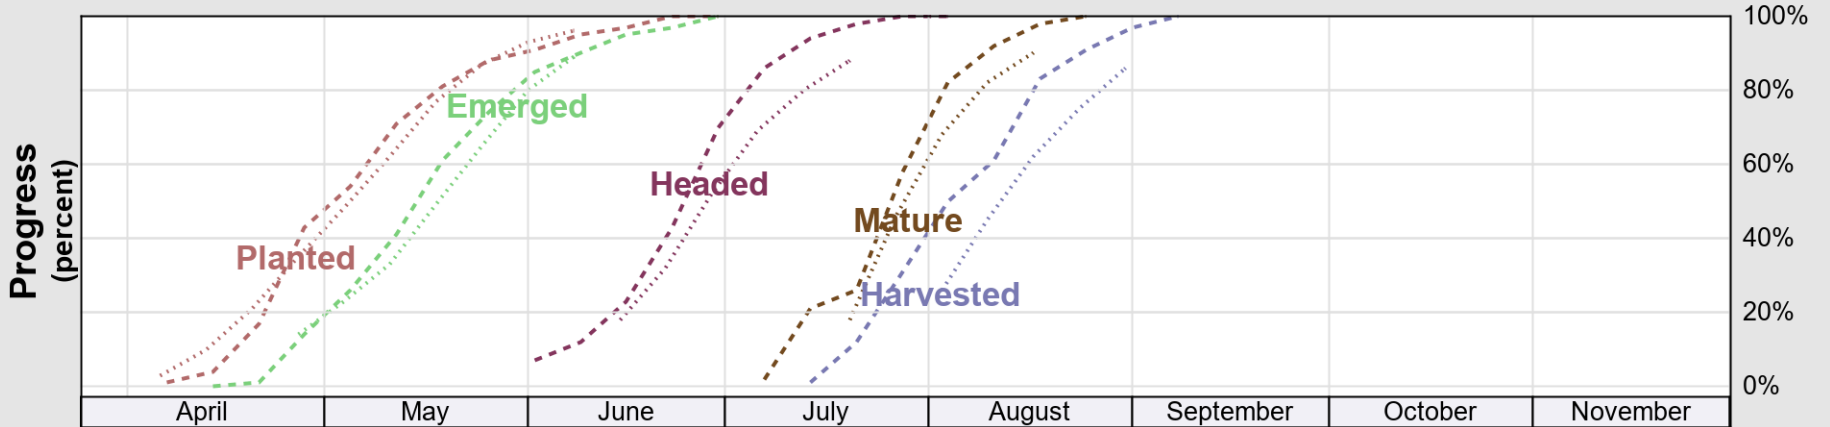

USDA

Crop Progress and Condition: Corn in Michigan , 2025

NASS

Source: National Agricultural Statistics Service (NASS), Crop Progress Report

USDA

Crop Progress and Condition: Oats in Michigan , 2025

NASS

Progress Year(s) ——— 2025 2024 2020 - 2024

Source: National Agricultural Statistics Service (NASS), Crop Progress Report

Source: National Agricultural Statistics Service (NASS), Crop Progress Report

USDA

Crop Progress and Condition: Soybeans in Michigan , 2025