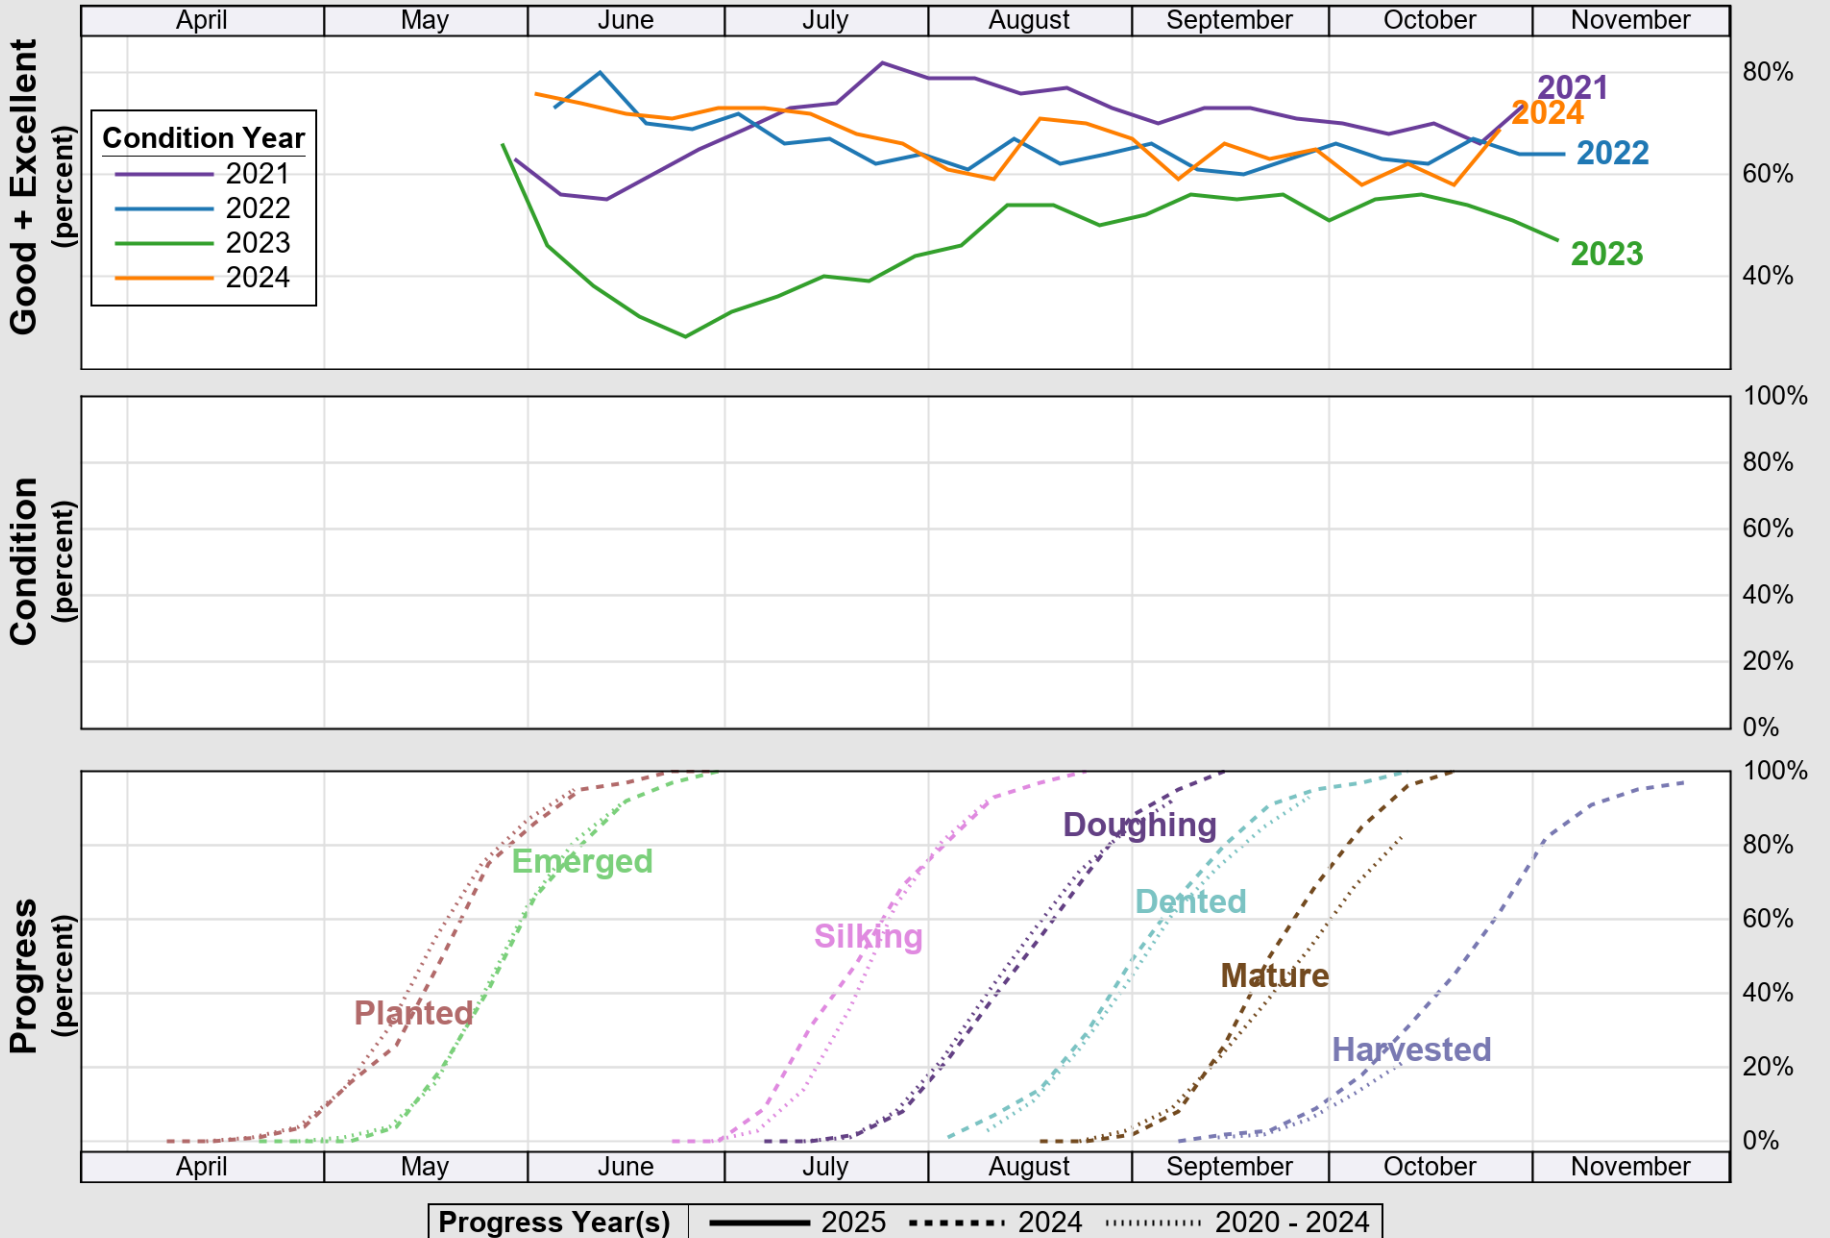

USDA

Crop Progress and Condition: Corn in Michigan , 2025

NASS

Source: National Agricultural Statistics Service (NASS), Crop Progress Report

USDA

Crop Progress and Condition: Oats in Michigan , 2025

NASS

Progress Year(s) ——— 2025 2024 2020 - 2024

Source: National Agricultural Statistics Service (NASS), Crop Progress Report

Source: National Agricultural Statistics Service (NASS), Crop Progress Report

USDA

Crop Progress and Condition: Soybeans in Michigan , 2025

NASS

Source: National Agricultural Statistics Service (NASS), Crop Progress Report

USDA

Crop Progress and Condition: Sugar Beets in Michigan , 2025

NASS

Source: National Agricultural Statistics Service (NASS), Crop Progress Report

USDA

Crop Progress and Condition: Winter Wheat in Michigan , 2025

NASS

Progress Year(s) ——— 2025 ····· 2024 ········· 2020 - 2024

Source: National Agricultural Statistics Service (NASS), Crop Progress Report