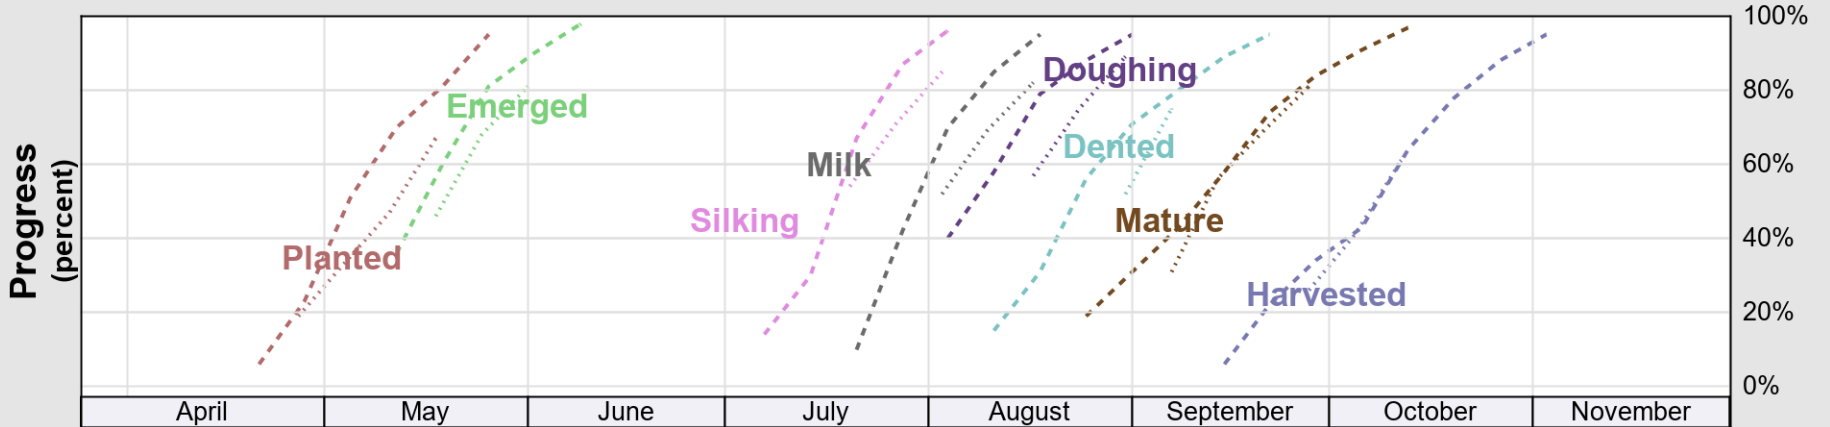

USDA

Crop Progress and Condition: Corn in Maryland , 2025

NASS

Progress Year(s) ——— 2025 ····· 2024 ······ 2020 - 2024

Source: National Agricultural Statistics Service (NASS), Crop Progress Report

Source: National Agricultural Statistics Service (NASS), Crop Progress Report

USDA

Crop Progress and Condition: Soybeans in Maryland , 2025

NASS

Progress Year(s) — 2025 2024 2020 - 2024

Source: National Agricultural Statistics Service (NASS), Crop Progress Report

USDA

Crop Progress and Condition: Winter Wheat in Maryland , 2025