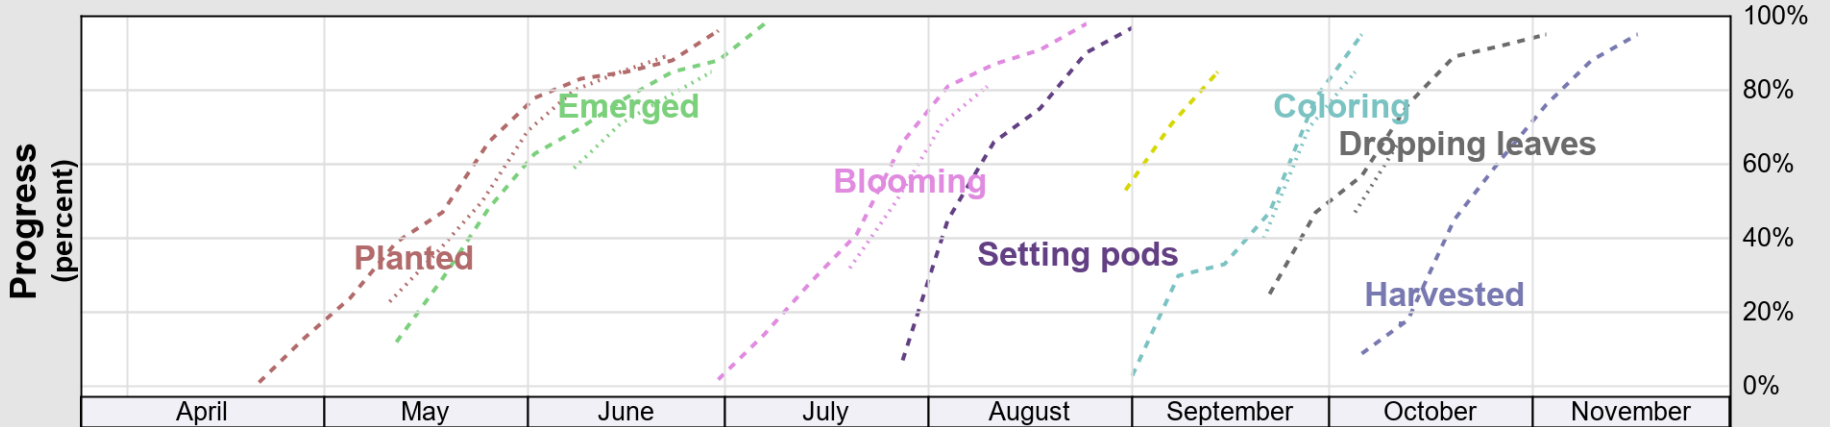

USDA

Crop Progress and Condition: Corn in Maryland , 2025

NASS

Progress Year(s) ——— 2025 ····· 2024 ······ 2020 - 2024

Source: National Agricultural Statistics Service (NASS), Crop Progress Report

Source: National Agricultural Statistics Service (NASS), Crop Progress Report

USDA

Crop Progress and Condition: Soybeans in Maryland , 2025

NASS

Progress Year(s) — 2025 2024 2020 - 2024

Source: National Agricultural Statistics Service (NASS), Crop Progress Report

USDA

Crop Progress and Condition: Winter Wheat in Maryland , 2025