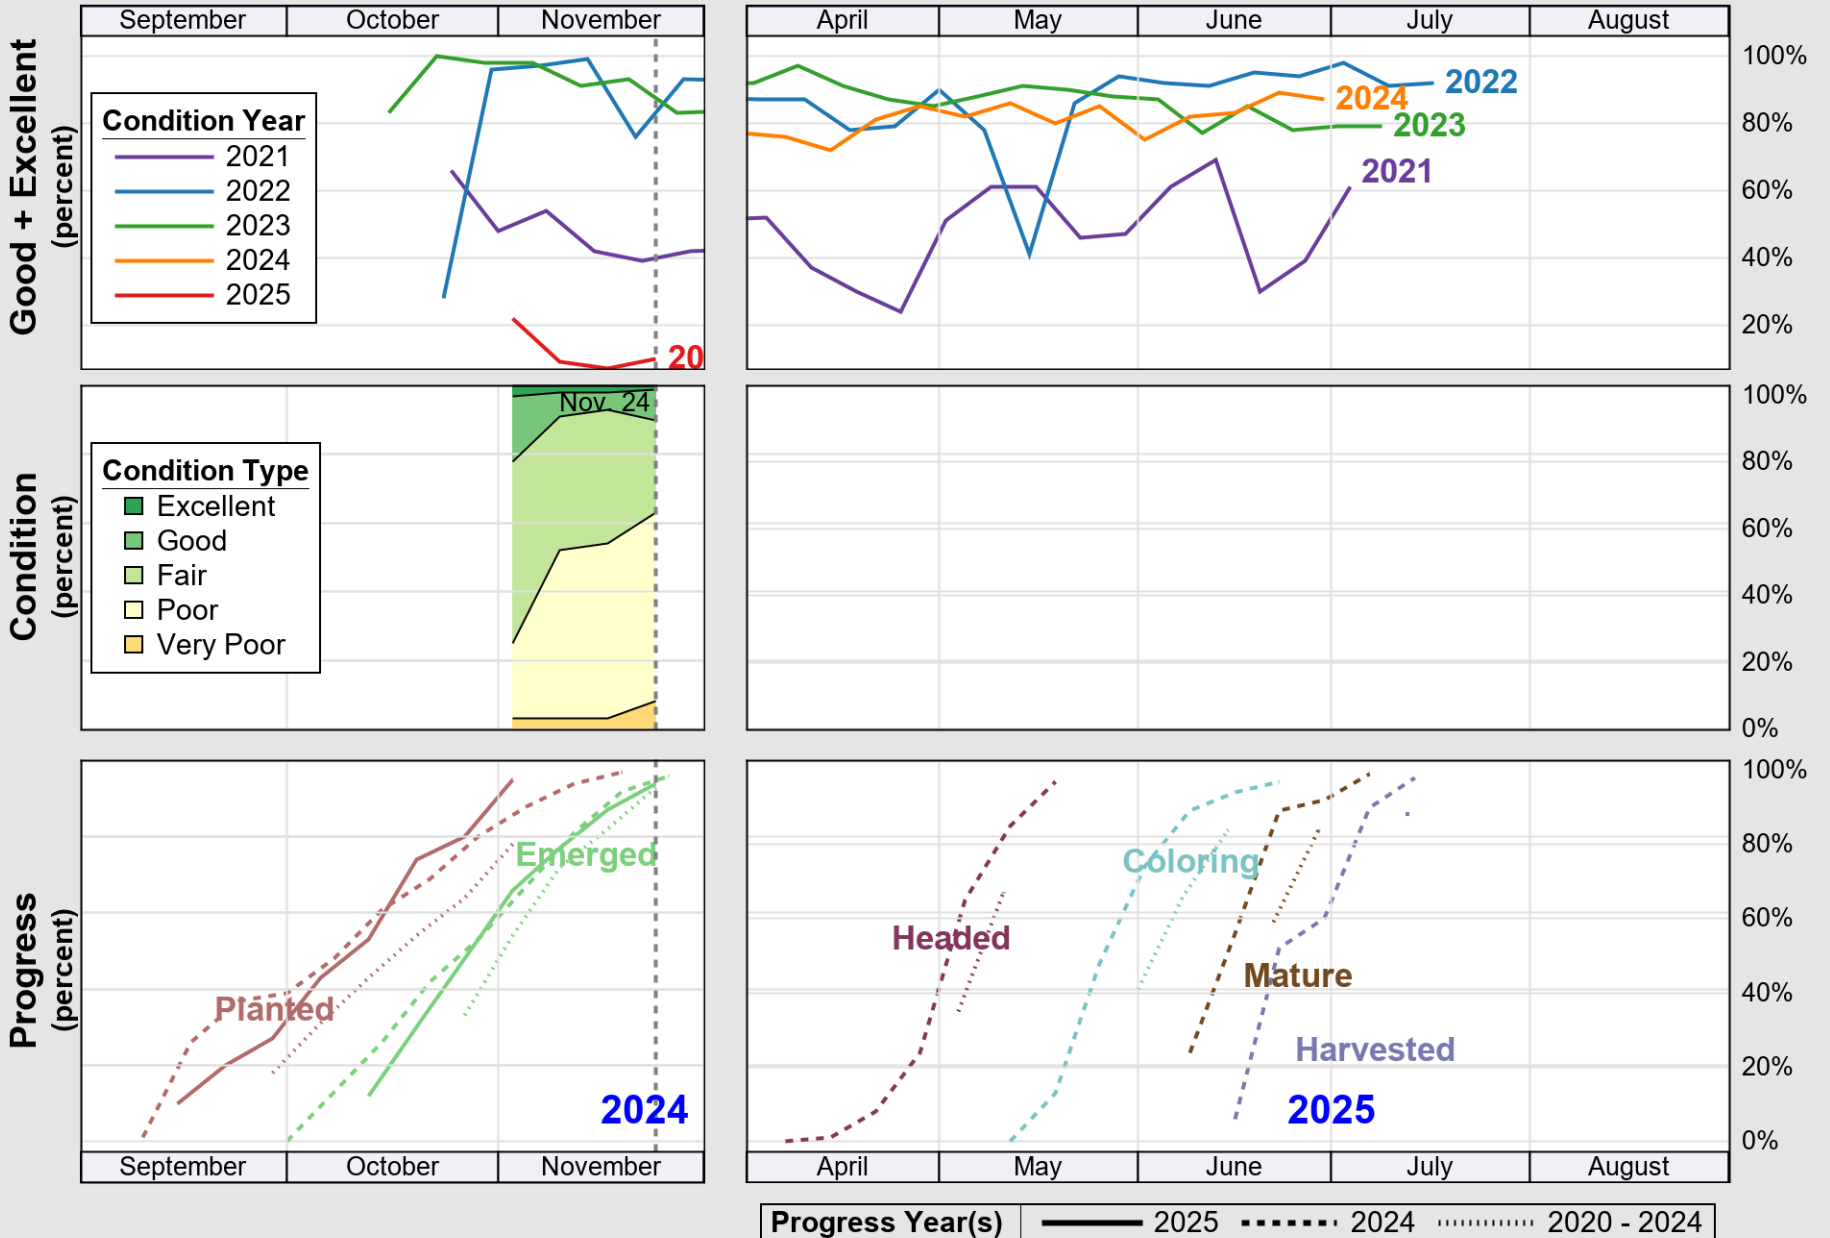

USDA

Crop Progress and Condition: Corn in Maryland , 2025

NASS

Progress Year(s) ——— 2025 ····· 2024 ······ 2020 - 2024

Source: National Agricultural Statistics Service (NASS), Crop Progress Report

Source: National Agricultural Statistics Service (NASS), Crop Progress Report

USDA

Crop Progress and Condition: Soybeans in Maryland , 2025

NASS

Progress Year(s) — 2025 2024 2020 - 2024

Source: National Agricultural Statistics Service (NASS), Crop Progress Report

USDA

Crop Progress and Condition: Winter Wheat in Maryland , 2025

NASS

Source: National Agricultural Statistics Service (NASS), Crop Progress Report