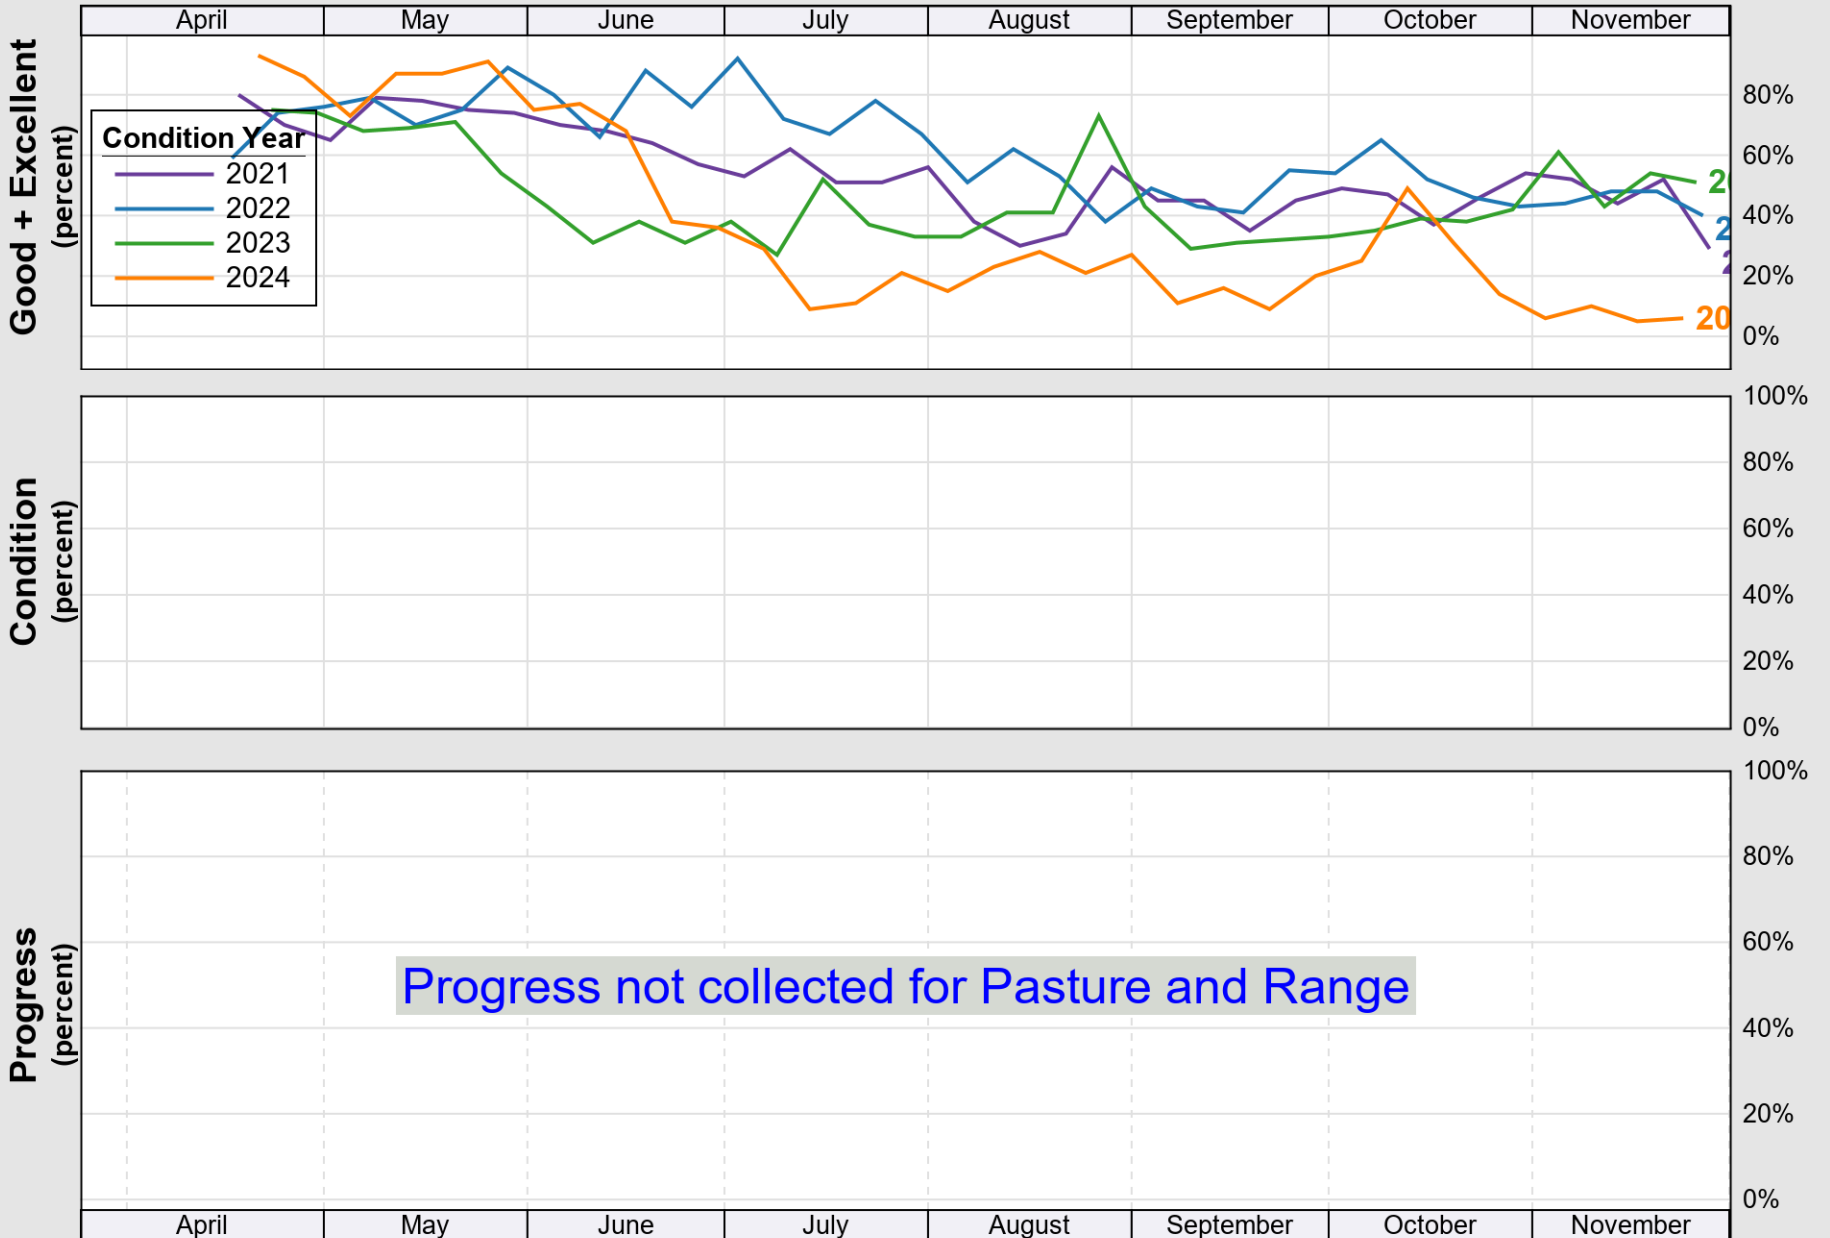

USDA

Crop Progress and Condition: Corn in Maryland , 2025

NASS

Progress Year(s) ——— 2025 ····· 2024 ······ 2020 - 2024

Source: National Agricultural Statistics Service (NASS), Crop Progress Report

Source: National Agricultural Statistics Service (NASS), Crop Progress Report

USDA

Crop Progress and Condition: Soybeans in Maryland , 2025

NASS

Progress Year(s) — 2025 2024 2020 - 2024

Source: National Agricultural Statistics Service (NASS), Crop Progress Report

USDA

Crop Progress and Condition: Winter Wheat in Maryland , 2025

NASS

Source: National Agricultural Statistics Service (NASS), Crop Progress Report