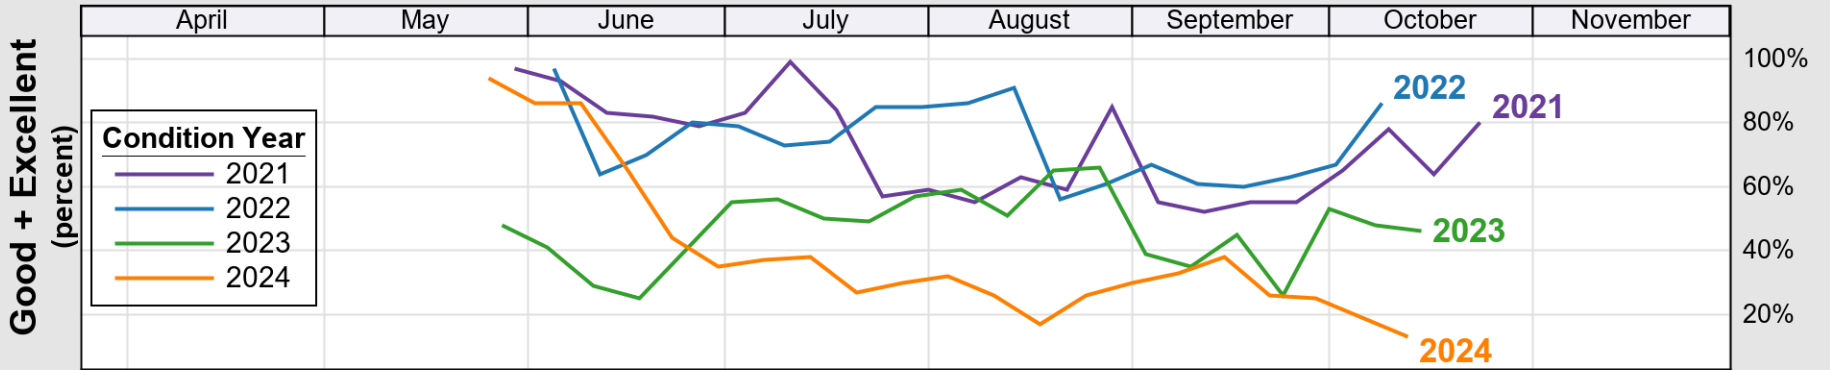

USDA

Crop Progress and Condition: Corn in Maryland , 2025

NASS

Progress Year(s) ——— 2025 ····· 2024 ······ 2020 - 2024

Source: National Agricultural Statistics Service (NASS), Crop Progress Report

Source: National Agricultural Statistics Service (NASS), Crop Progress Report

USDA

Crop Progress and Condition: Soybeans in Maryland , 2025

NASS

Progress Year(s) — 2025 2024 2020 - 2024

Source: National Agricultural Statistics Service (NASS), Crop Progress Report

USDA

Crop Progress and Condition: Winter Wheat in Maryland , 2025