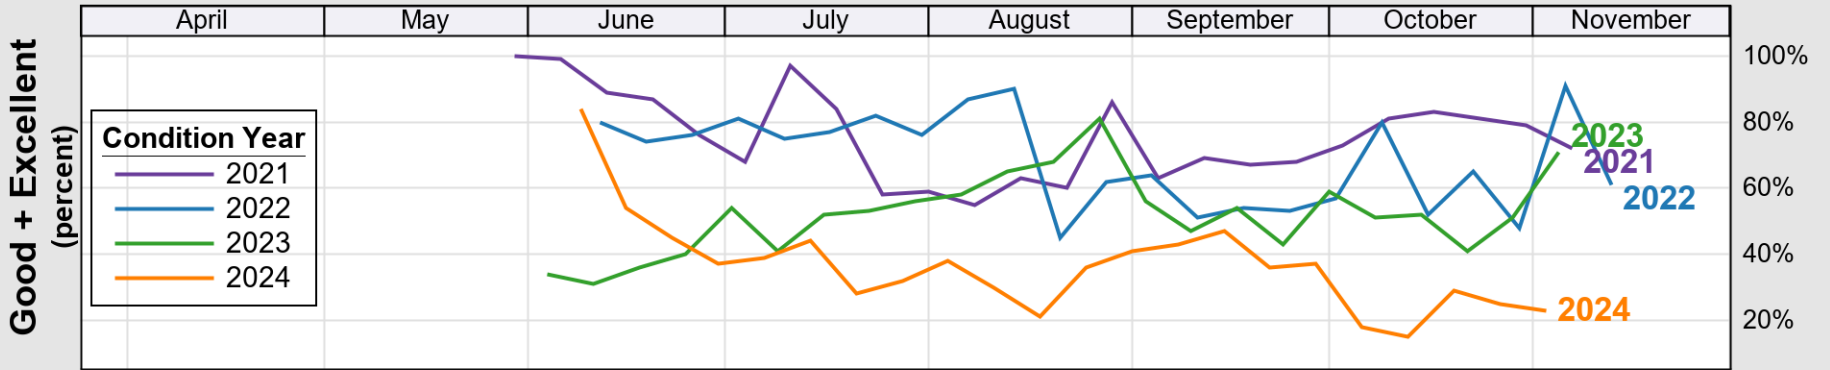

USDA

Crop Progress and Condition: Corn in Maryland , 2025

NASS

Progress Year(s) ——— 2025 ····· 2024 ······ 2020 - 2024

Source: National Agricultural Statistics Service (NASS), Crop Progress Report

Source: National Agricultural Statistics Service (NASS), Crop Progress Report

USDA

Crop Progress and Condition: Soybeans in Maryland , 2025

NASS

Progress Year(s) — 2025 2024 2020 - 2024

Source: National Agricultural Statistics Service (NASS), Crop Progress Report

USDA

Crop Progress and Condition: Winter Wheat in Maryland , 2025