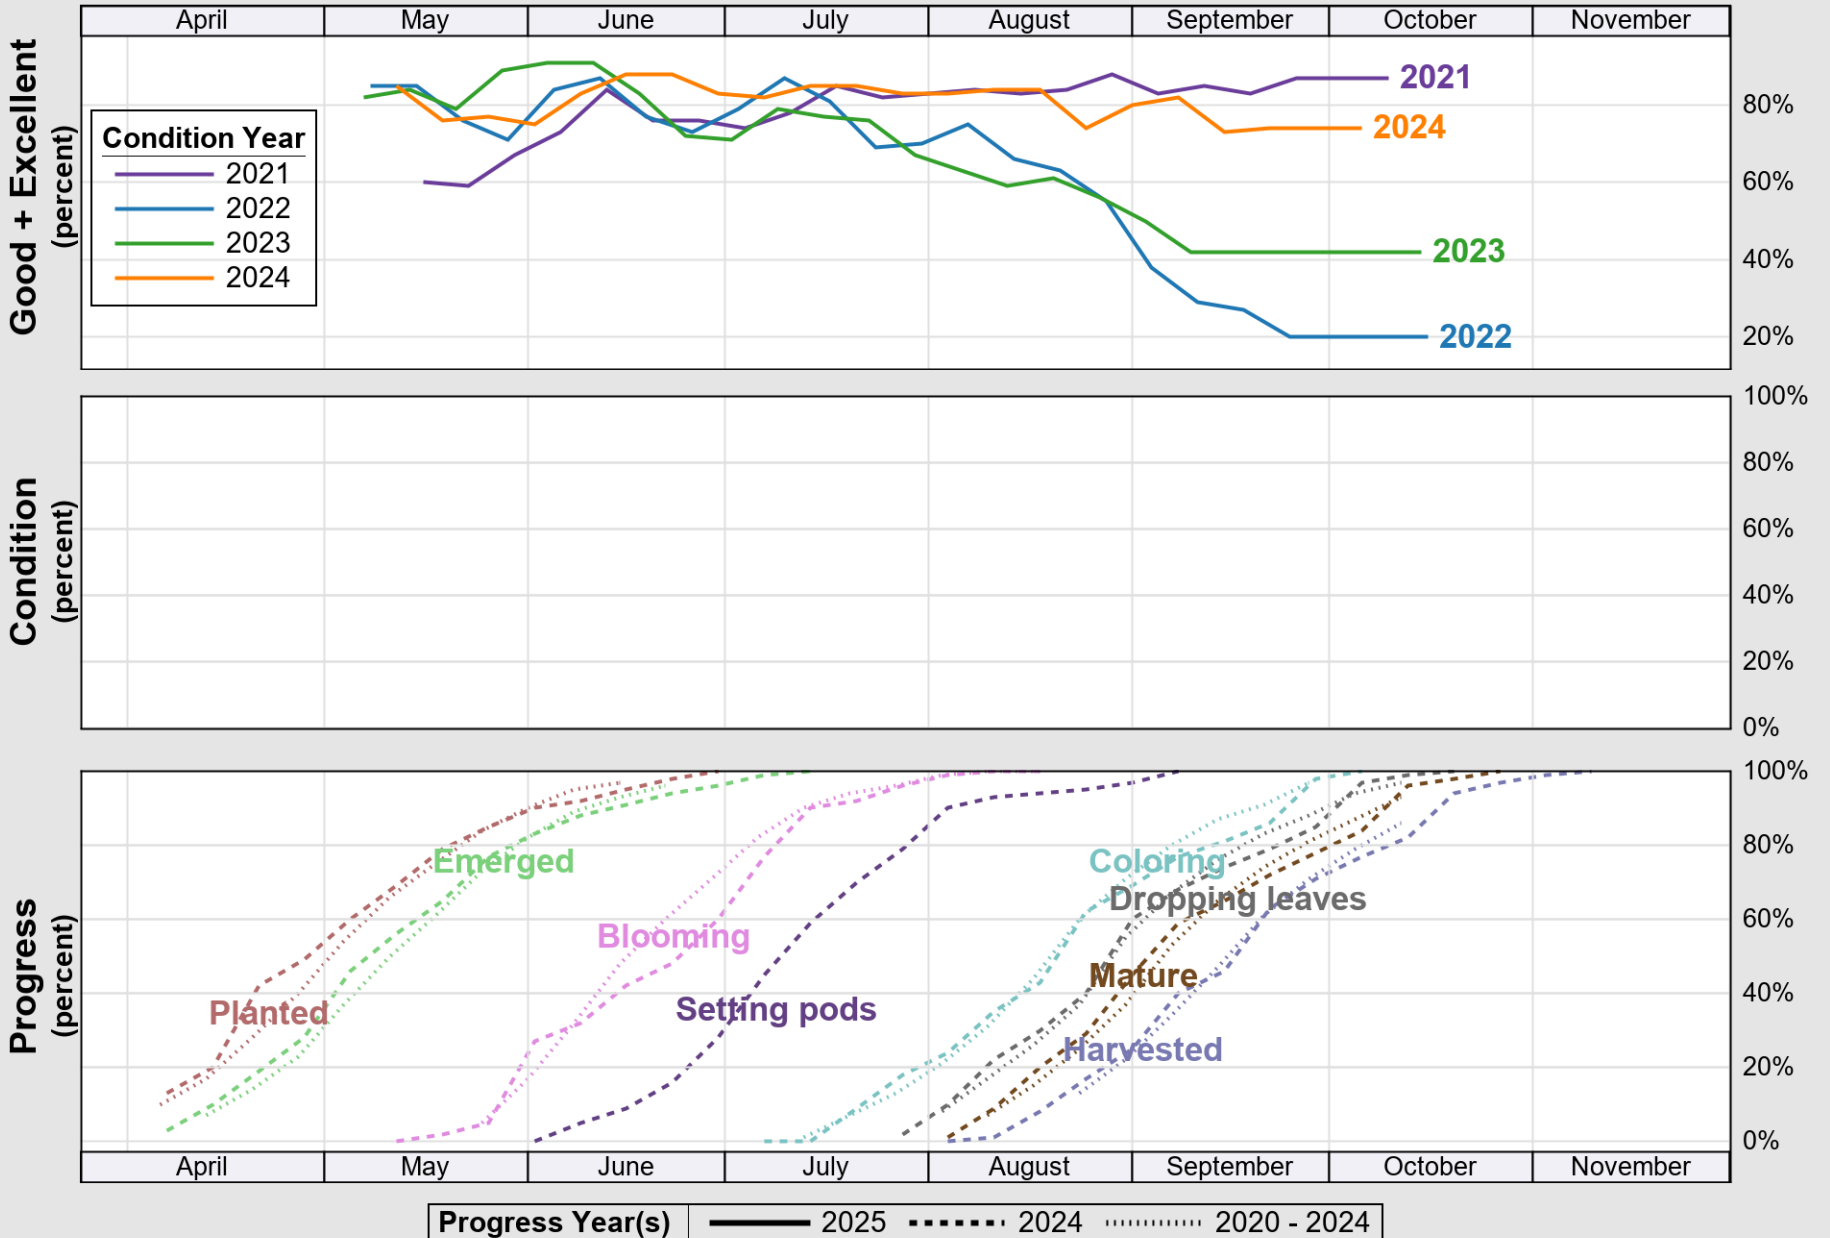

NASS

Progress Year(s) — 2025 2024 - - - - - 2020 - 2024

Source: National Agricultural Statistics Service (NASS), Crop Progress Report

USDA

Crop Progress and Condition: Pasture and Range in Louisiana , 2025

NASS

Source: National Agricultural Statistics Service (NASS), Crop Progress Report

USDA

Crop Progress and Condition: Rice in Louisiana , 2025

NASS

Source: National Agricultural Statistics Service (NASS), Crop Progress Report

USDA

Crop Progress and Condition: Soybeans in Louisiana , 2025

NASS

Source: National Agricultural Statistics Service (NASS), Crop Progress Report

USDA

Crop Progress and Condition: Winter Wheat in Louisiana , 2025