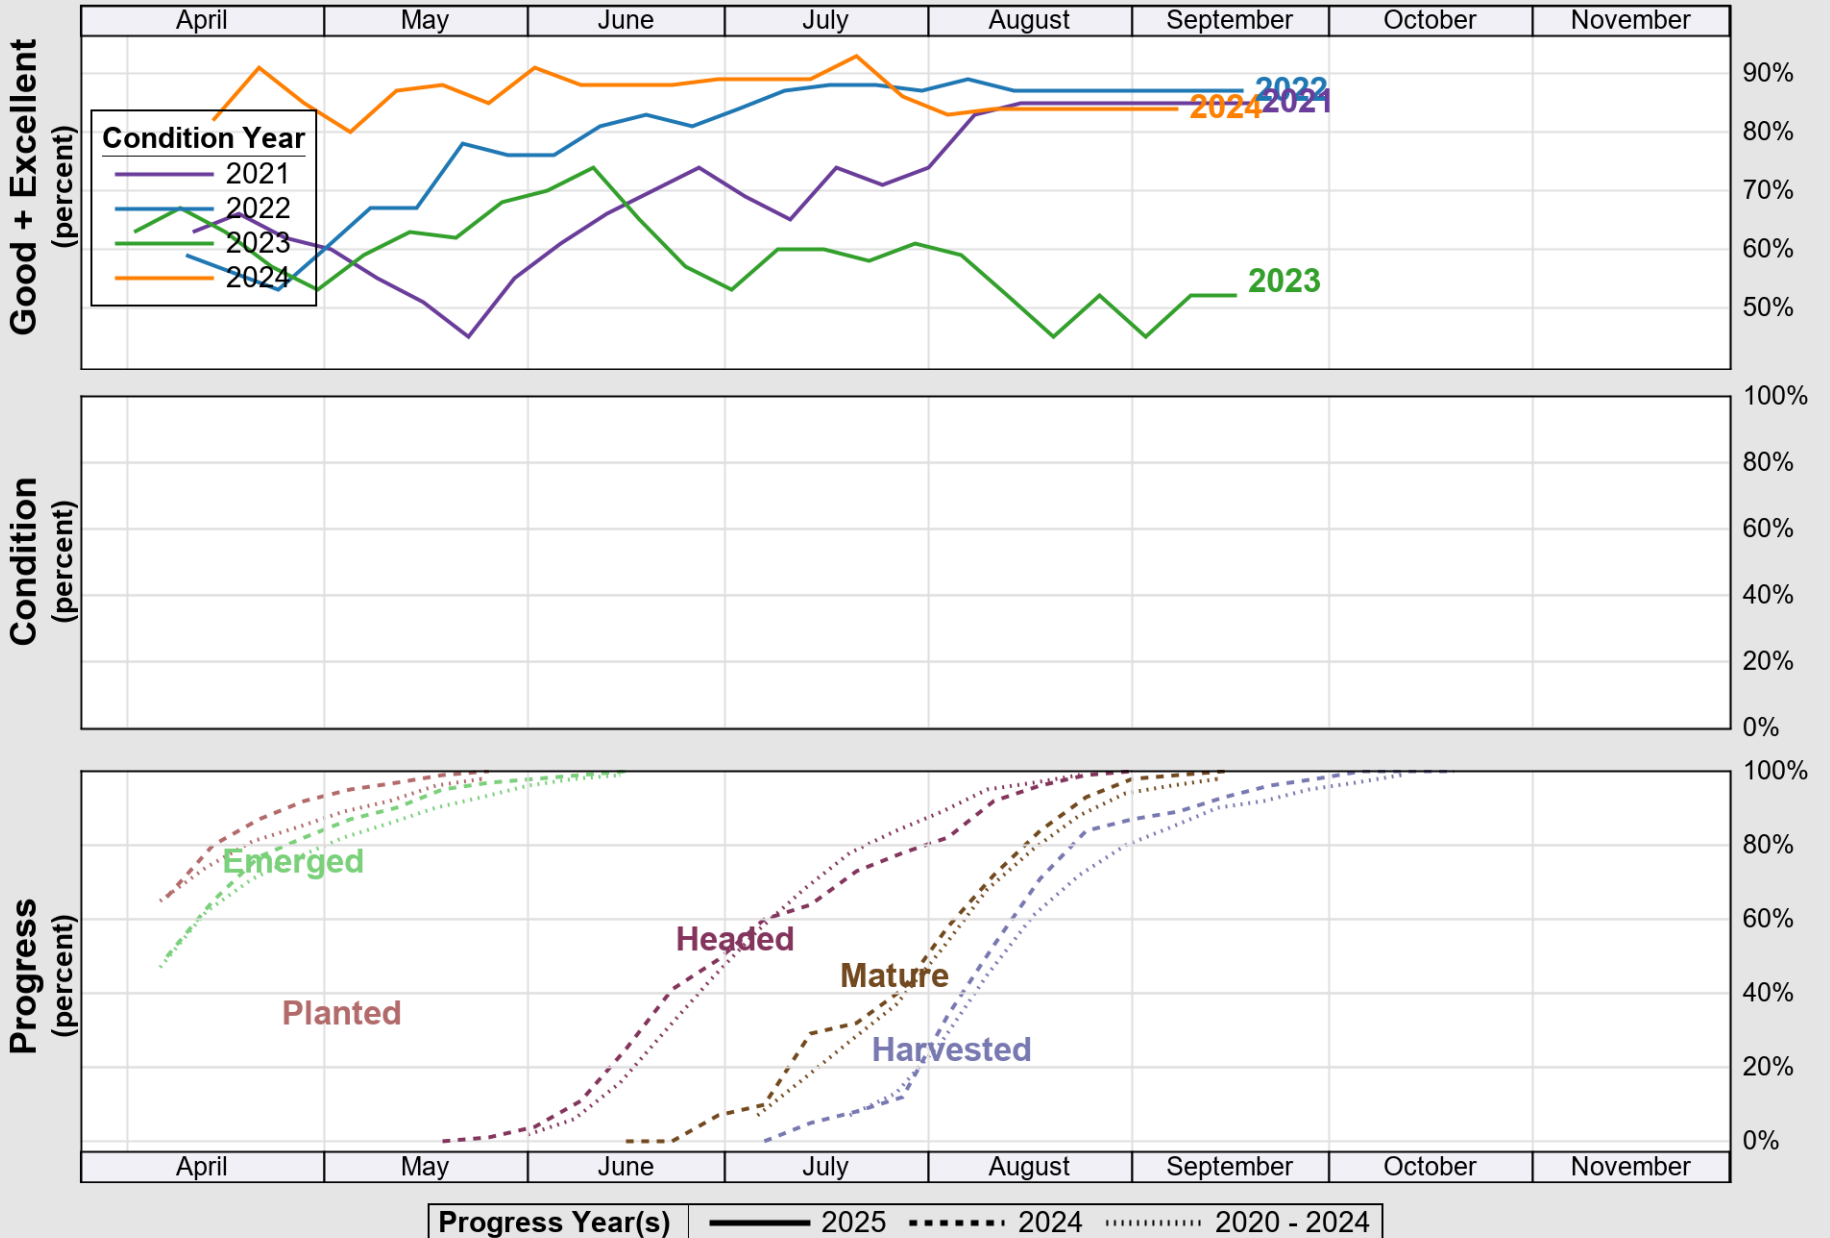

NASS

Progress Year(s) — 2025 2024 - - - - - 2020 - 2024

Source: National Agricultural Statistics Service (NASS), Crop Progress Report

USDA

Crop Progress and Condition: Pasture and Range in Louisiana , 2025

NASS

Source: National Agricultural Statistics Service (NASS), Crop Progress Report

USDA

Crop Progress and Condition: Rice in Louisiana , 2025

NASS

Source: National Agricultural Statistics Service (NASS), Crop Progress Report

USDA

Crop Progress and Condition: Soybeans in Louisiana , 2025

NASS

Source: National Agricultural Statistics Service (NASS), Crop Progress Report

USDA

Crop Progress and Condition: Winter Wheat in Louisiana , 2025