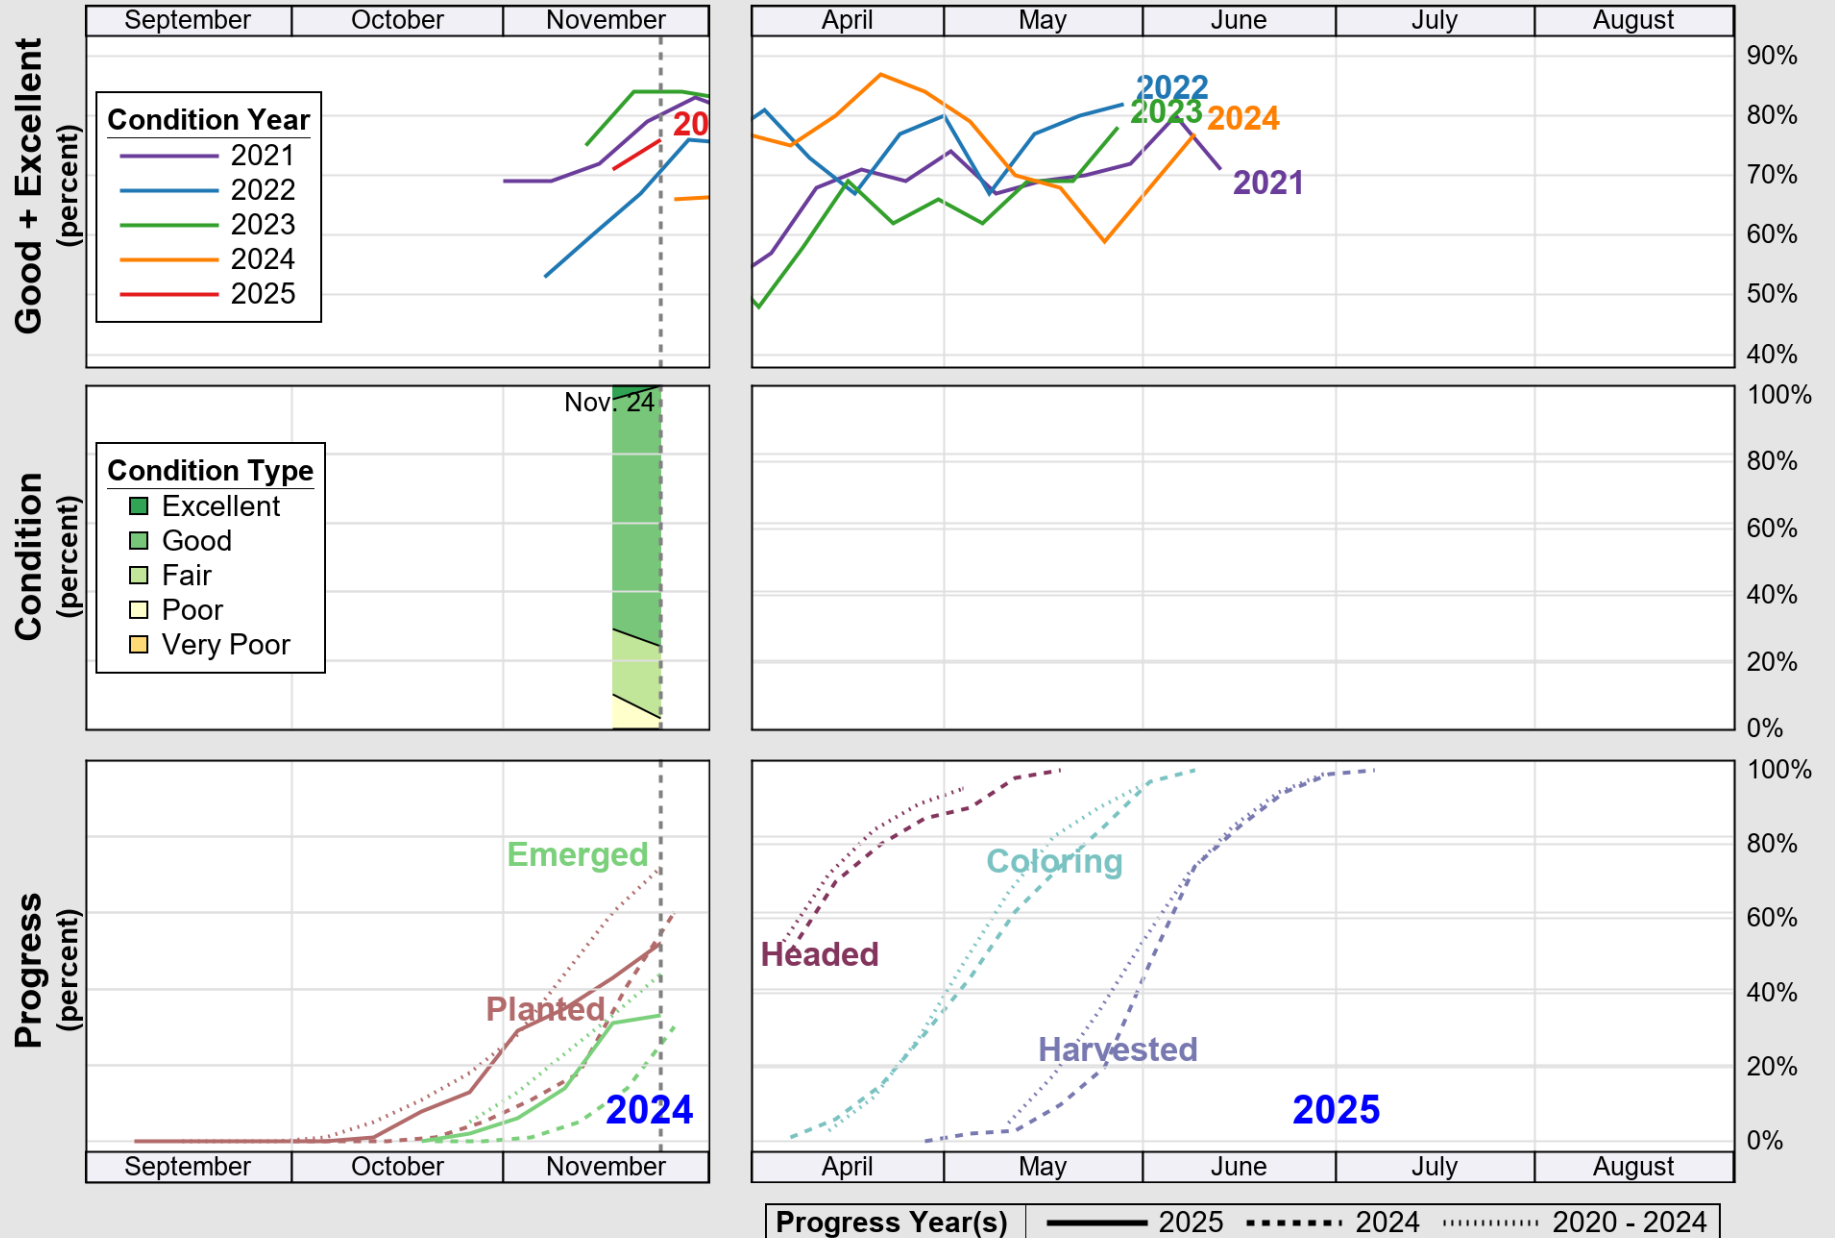

NASS

Source: National Agricultural Statistics Service (NASS), Crop Progress Report

USDA

Crop Progress and Condition: Rice in Louisiana , 2025

NASS

Source: National Agricultural Statistics Service (NASS), Crop Progress Report

USDA

Crop Progress and Condition: Soybeans in Louisiana , 2025

NASS

Source: National Agricultural Statistics Service (NASS), Crop Progress Report

USDA

Crop Progress and Condition: Winter Wheat in Louisiana , 2025

NASS

Source: National Agricultural Statistics Service (NASS), Crop Progress Report