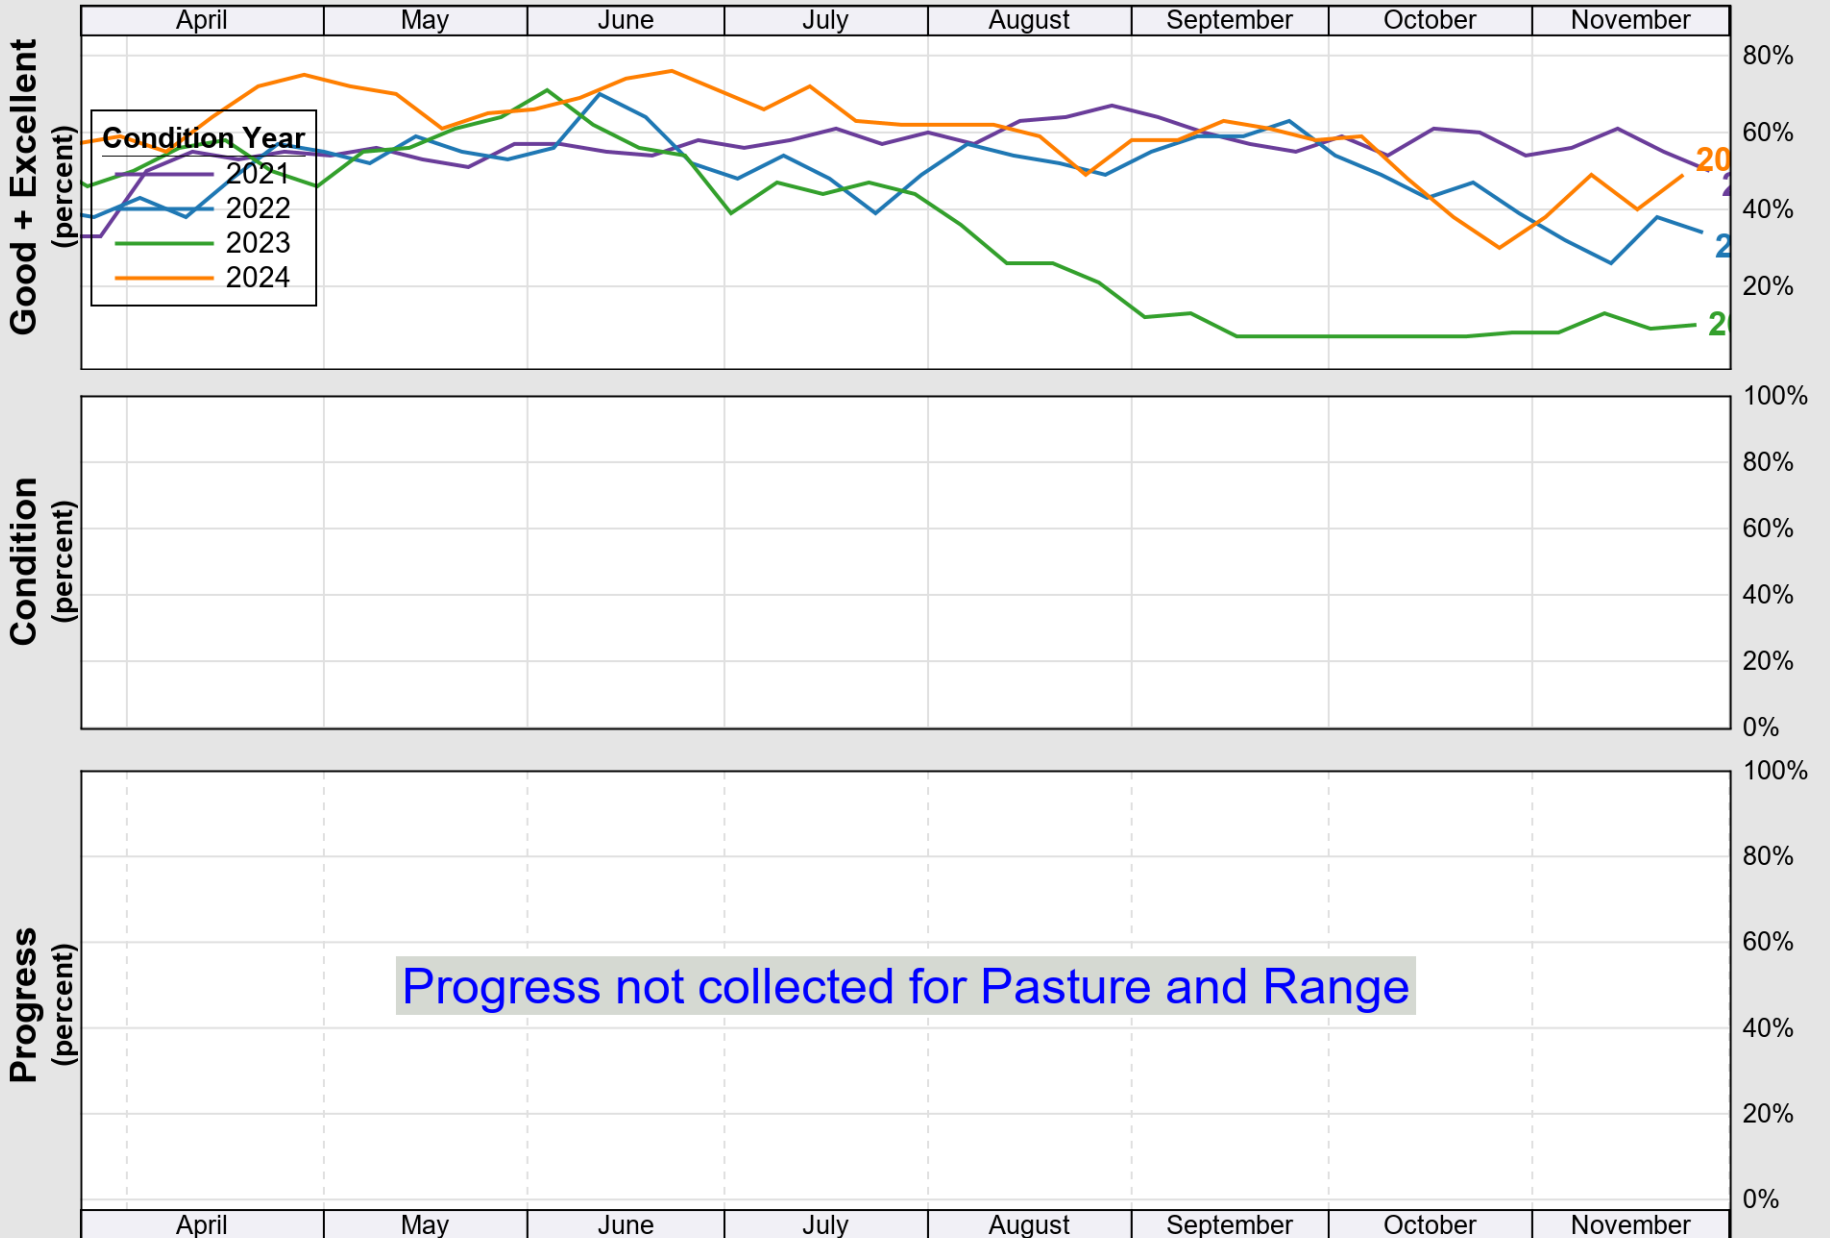

USDA

Crop Progress and Condition: Corn in Louisiana , 2025

NASS

Progress Year(s) ——— 2025 2024 - - - - - 2020 - 2024

Source: National Agricultural Statistics Service (NASS), Crop Progress Report

USDA

Crop Progress and Condition: Cotton in Louisiana, 2025

NASS

Progress Year(s) — 2025 2024 - - - - - 2020 - 2024

Source: National Agricultural Statistics Service (NASS), Crop Progress Report

USDA

Crop Progress and Condition: Pasture and Range in Louisiana , 2025

NASS

Source: National Agricultural Statistics Service (NASS), Crop Progress Report

USDA

Crop Progress and Condition: Rice in Louisiana , 2025

NASS

Source: National Agricultural Statistics Service (NASS), Crop Progress Report