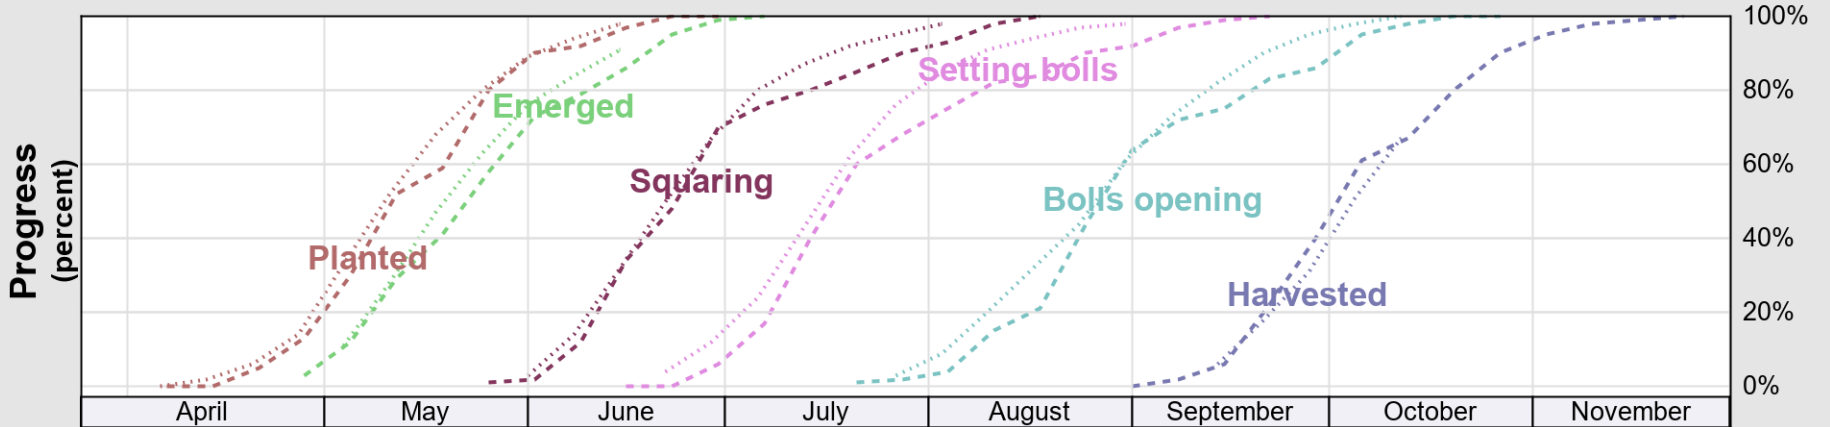

USDA

Crop Progress and Condition: Cotton in Louisiana, 2025

NASS

Progress Year(s)   — 2025   2024   - - - - - 2020 - 2024

Source: National Agricultural Statistics Service (NASS), Crop Progress Report