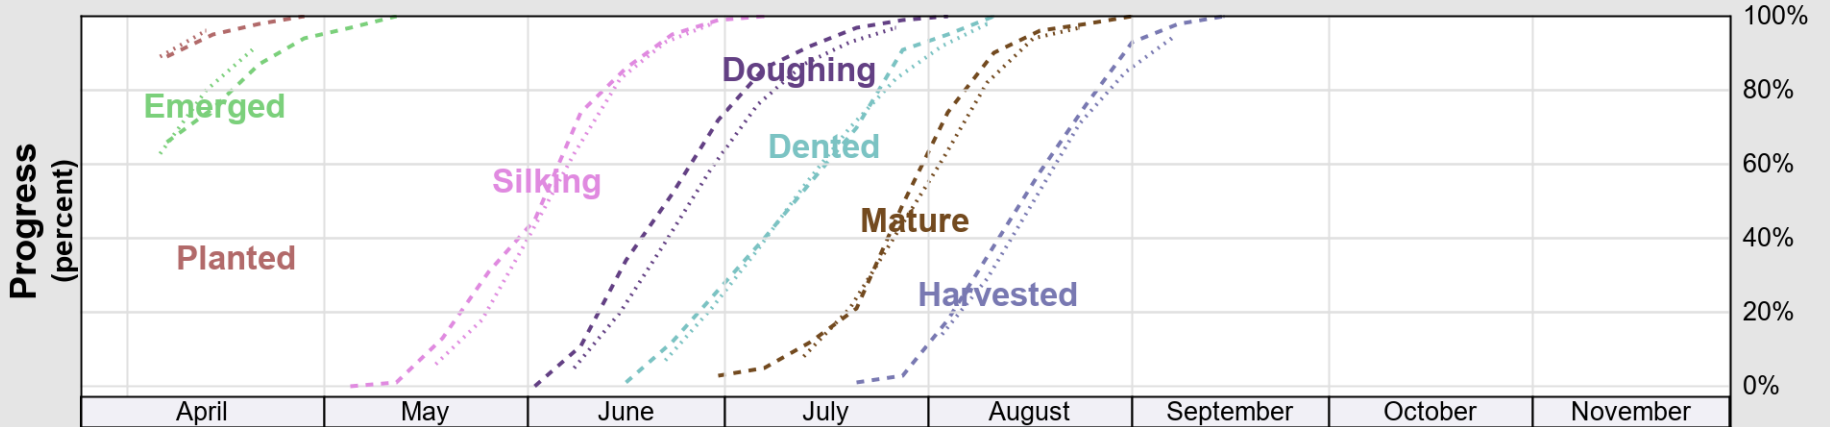

USDA

Crop Progress and Condition: Corn in Louisiana , 2025

NASS

Progress Year(s) ——— 2025 2024 - - - - - 2020 - 2024

Source: National Agricultural Statistics Service (NASS), Crop Progress Report

USDA

Crop Progress and Condition: Cotton in Louisiana, 2025