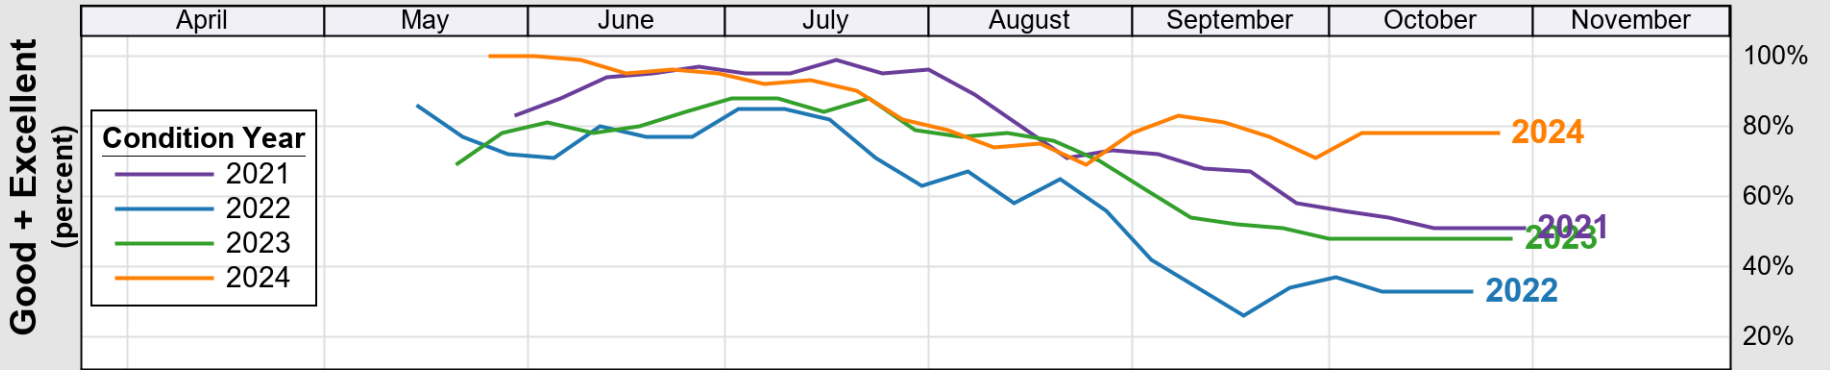

USDA

Crop Progress and Condition: Cotton in Louisiana, 2025

NASS

Progress Year(s)   — 2025   2024   - - - - - 2020 - 2024

Source: National Agricultural Statistics Service (NASS), Crop Progress Report