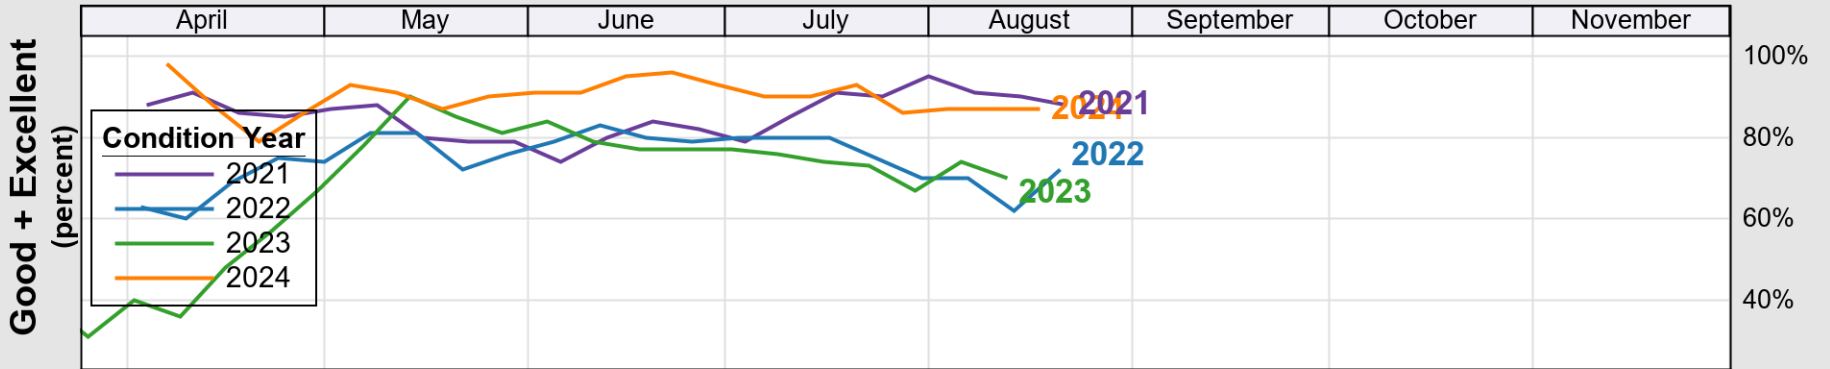

USDA

Crop Progress and Condition: Corn in Louisiana , 2025

NASS

Progress Year(s) ——— 2025 2024 - - - - - 2020 - 2024

Source: National Agricultural Statistics Service (NASS), Crop Progress Report

USDA

Crop Progress and Condition: Cotton in Louisiana, 2025