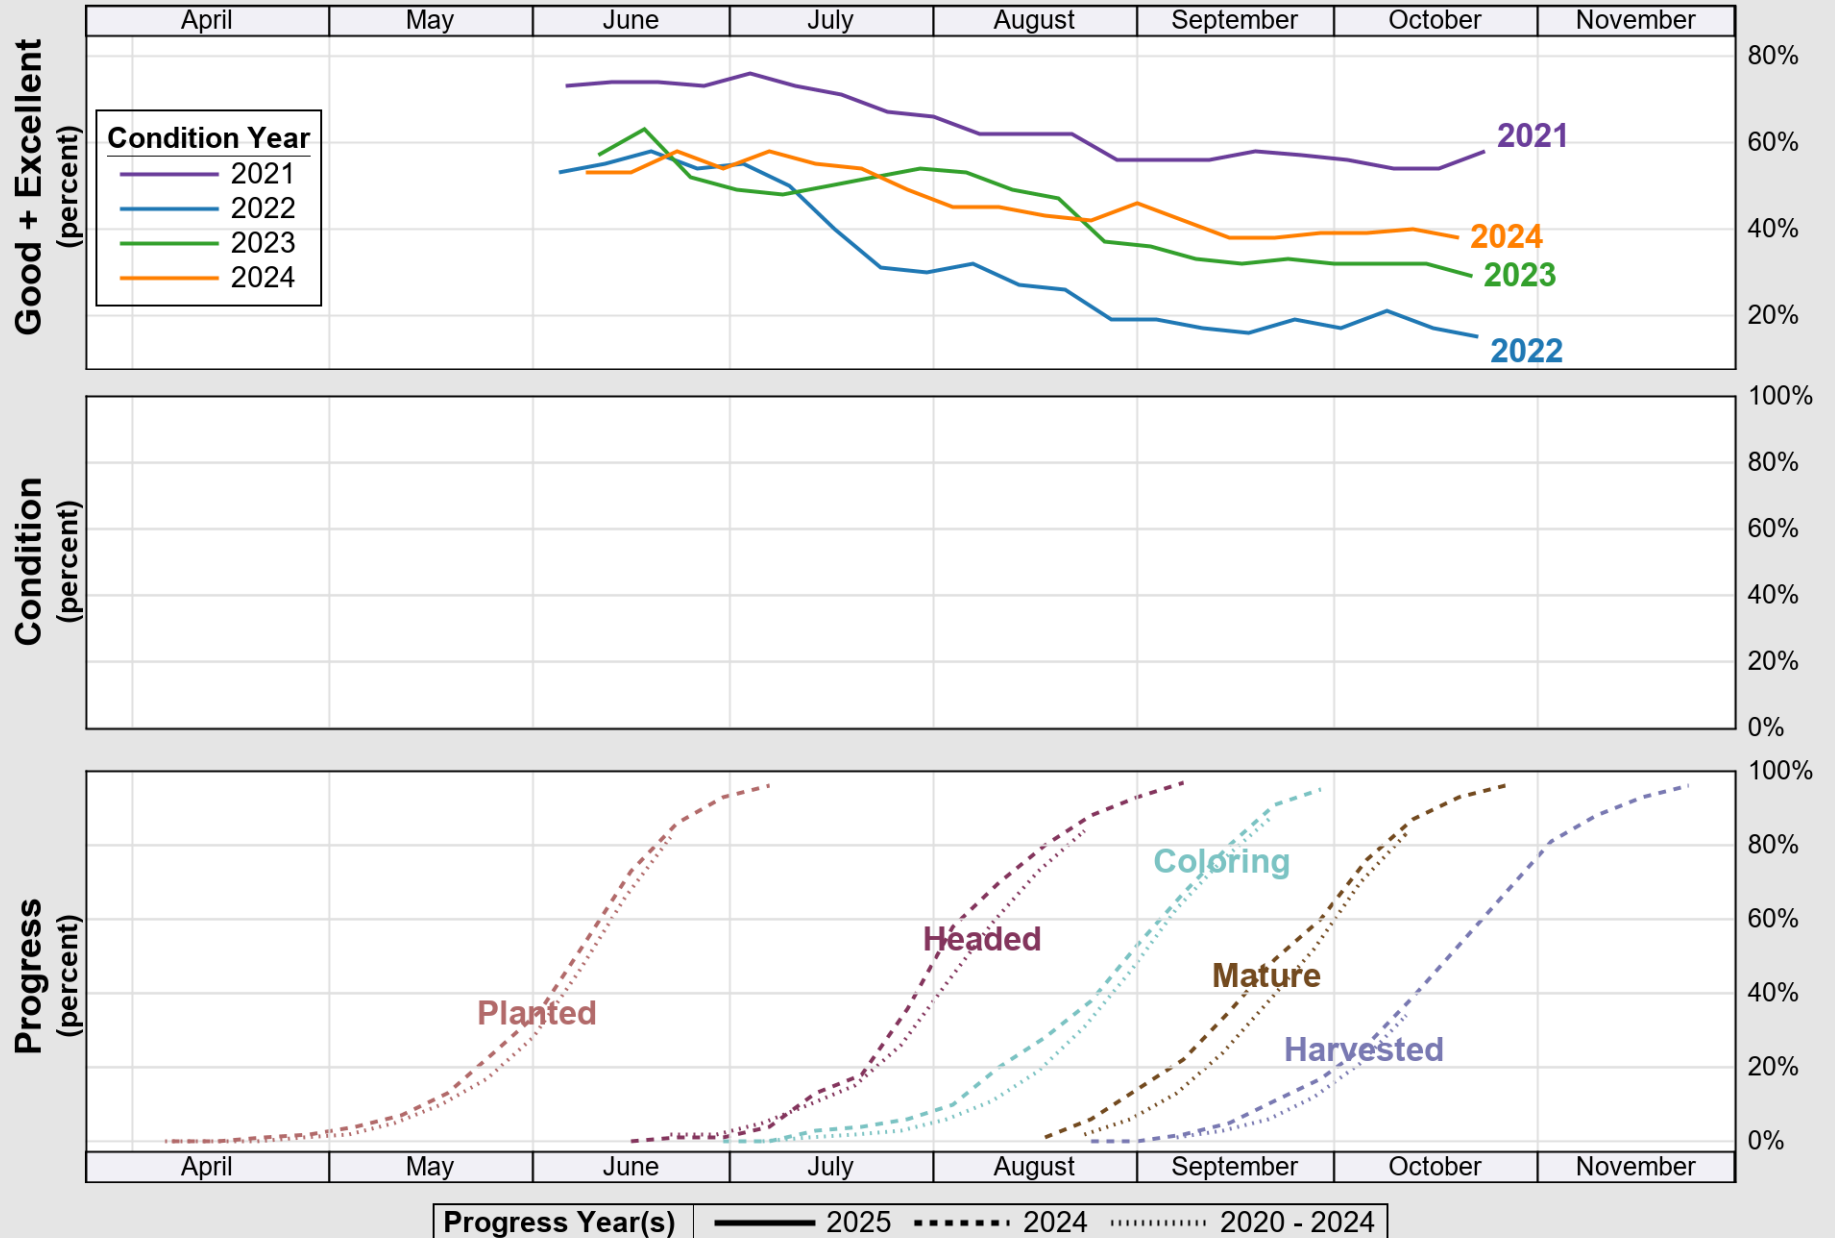

USDA

Crop Progress and Condition: Corn in Kansas , 2025

NASS

Source: National Agricultural Statistics Service (NASS), Crop Progress Report

USDA

Crop Progress and Condition: Cotton in Kansas , 2025

NASS

Source: National Agricultural Statistics Service (NASS), Crop Progress Report

USDA

Crop Progress and Condition: Pasture and Range in Kansas , 2025

NASS

Source: National Agricultural Statistics Service (NASS), Crop Progress Report

USDA

Crop Progress and Condition: Sorghum in Kansas , 2025

NASS

Source: National Agricultural Statistics Service (NASS), Crop Progress Report

USDA

Crop Progress and Condition: Soybeans in Kansas , 2025

NASS

Progress Year(s) — 2025 2024 - - - - - 2020 - 2024

Source: National Agricultural Statistics Service (NASS), Crop Progress Report

NASS

Progress Year(s) ——— 2025 2024 2020 - 2024

Source: National Agricultural Statistics Service (NASS), Crop Progress Report