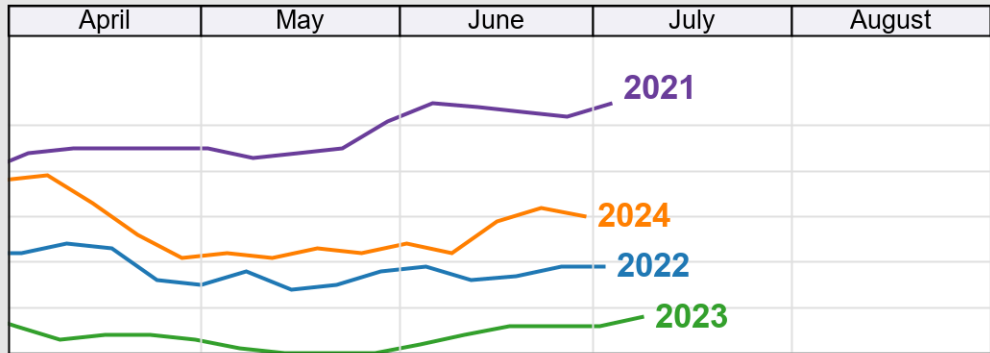

USDA

Crop Progress and Condition: Sunflower in Kansas , 2025

NASS

Source: National Agricultural Statistics Service (NASS), Crop Progress Report

USDA

Crop Progress and Condition: Winter Wheat in Kansas , 2025

NASS

Progress Year(s) ——— 2025 2024 2020 - 2024

Source: National Agricultural Statistics Service (NASS), Crop Progress Report