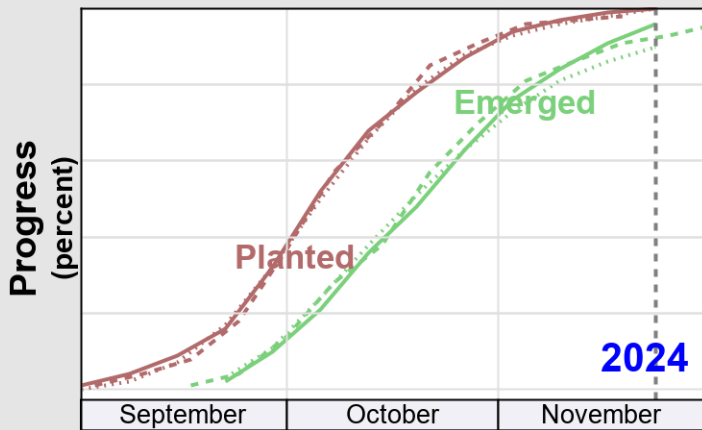

NASS

Source: National Agricultural Statistics Service (NASS), Crop Progress Report

USDA

Crop Progress and Condition: Soybeans in Kansas , 2025

NASS

Progress Year(s) — 2025 2024 - - - - - 2020 - 2024

Source: National Agricultural Statistics Service (NASS), Crop Progress Report

USDA

Crop Progress and Condition: Sunflower in Kansas , 2025

NASS

Source: National Agricultural Statistics Service (NASS), Crop Progress Report

USDA

Crop Progress and Condition: Winter Wheat in Kansas , 2025

NASS

Progress Year(s) ——— 2025 2024 2020 - 2024

Source: National Agricultural Statistics Service (NASS), Crop Progress Report