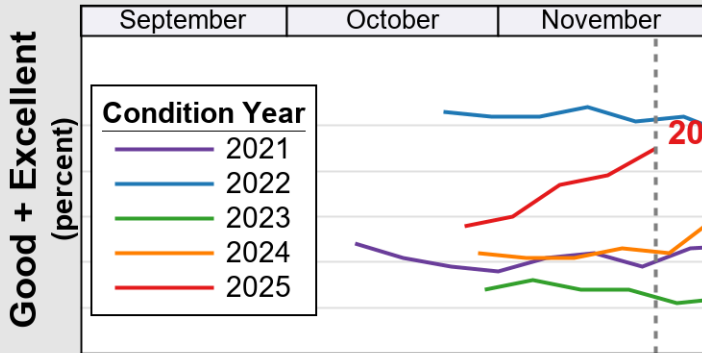

USDA

Crop Progress and Condition: Sunflower in Kansas , 2025

NASS

Source: National Agricultural Statistics Service (NASS), Crop Progress Report

USDA

Crop Progress and Condition: Winter Wheat in Kansas , 2025

NASS

Progress Year(s) ——— 2025 2024 2020 - 2024

Source: National Agricultural Statistics Service (NASS), Crop Progress Report