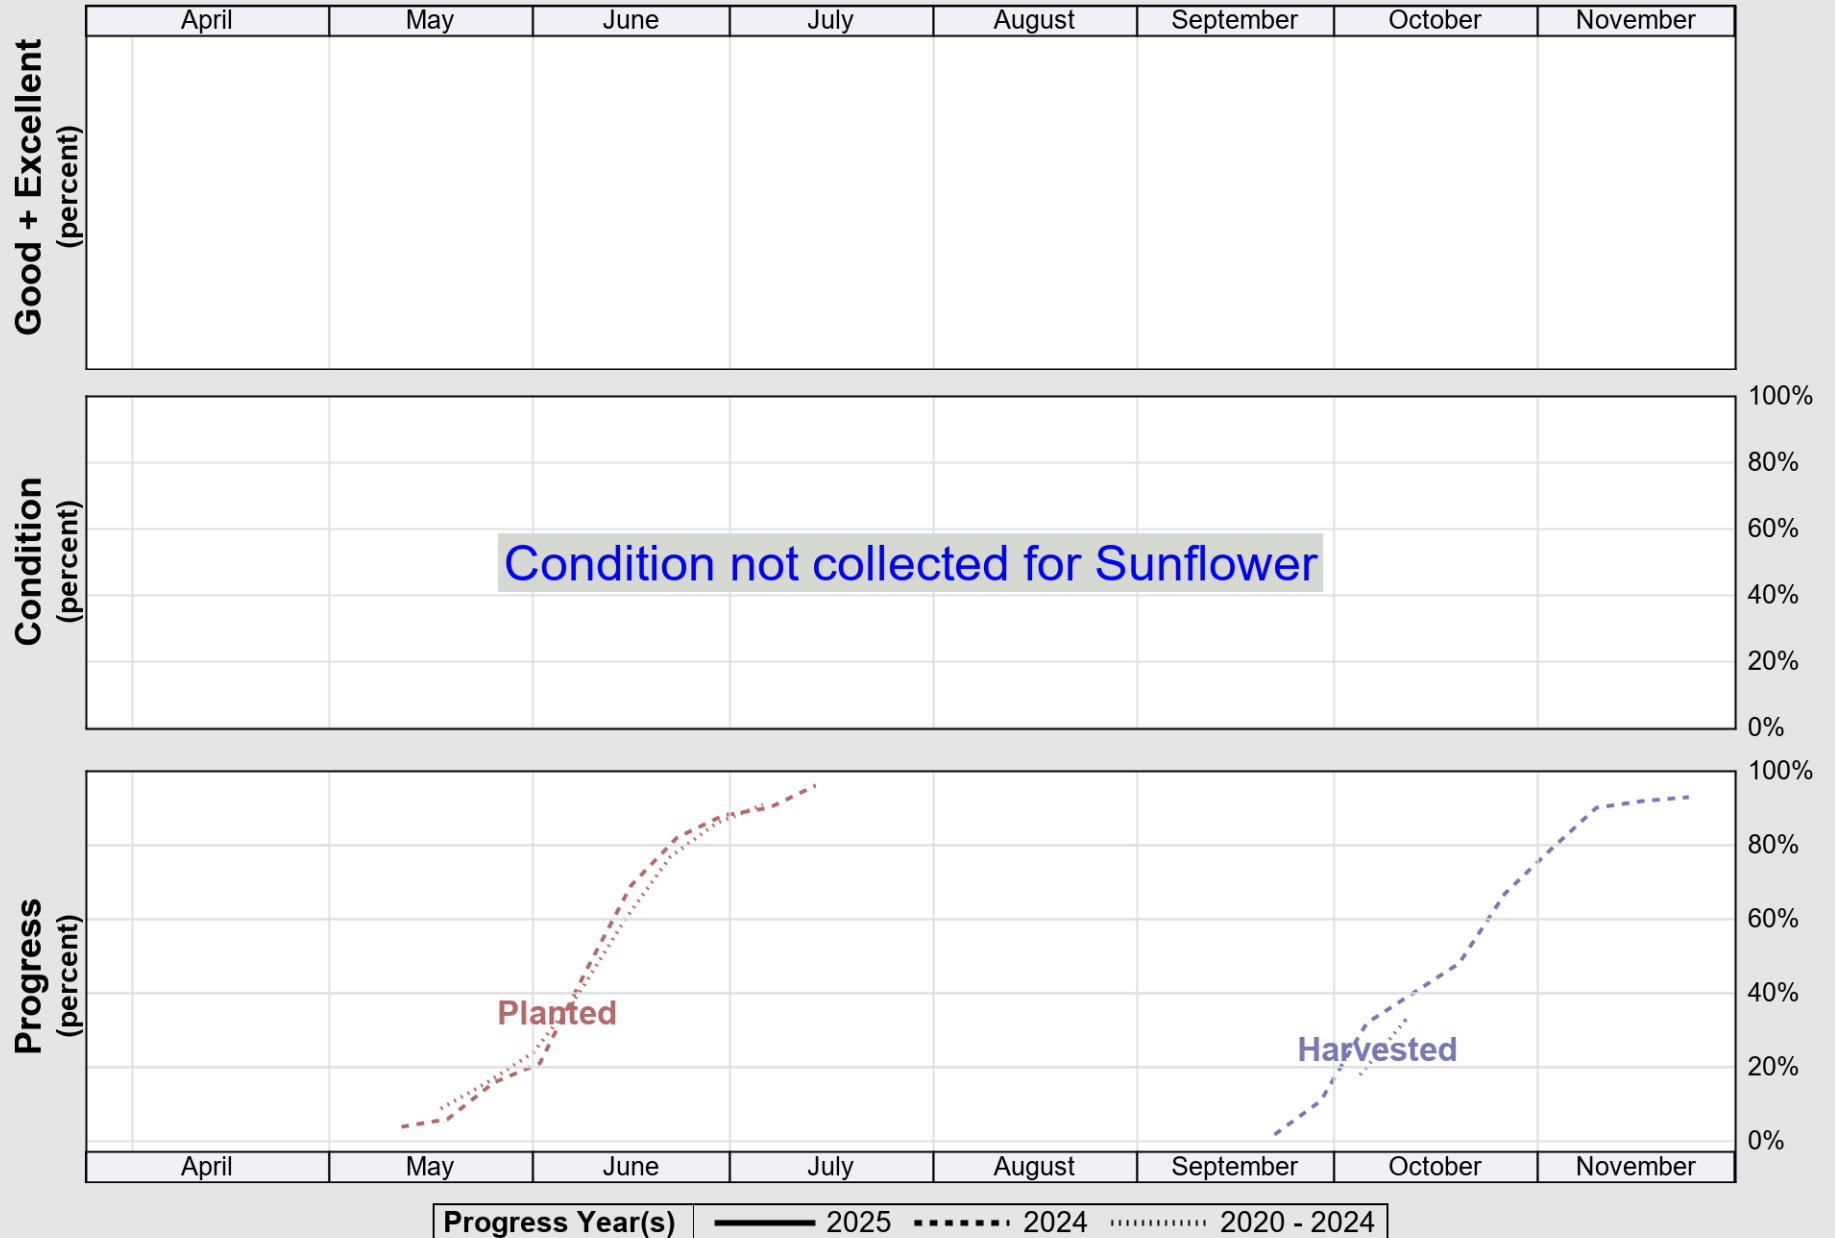

USDA

Crop Progress and Condition: Sunflower in Kansas , 2025

NASS

Source: National Agricultural Statistics Service (NASS), Crop Progress Report