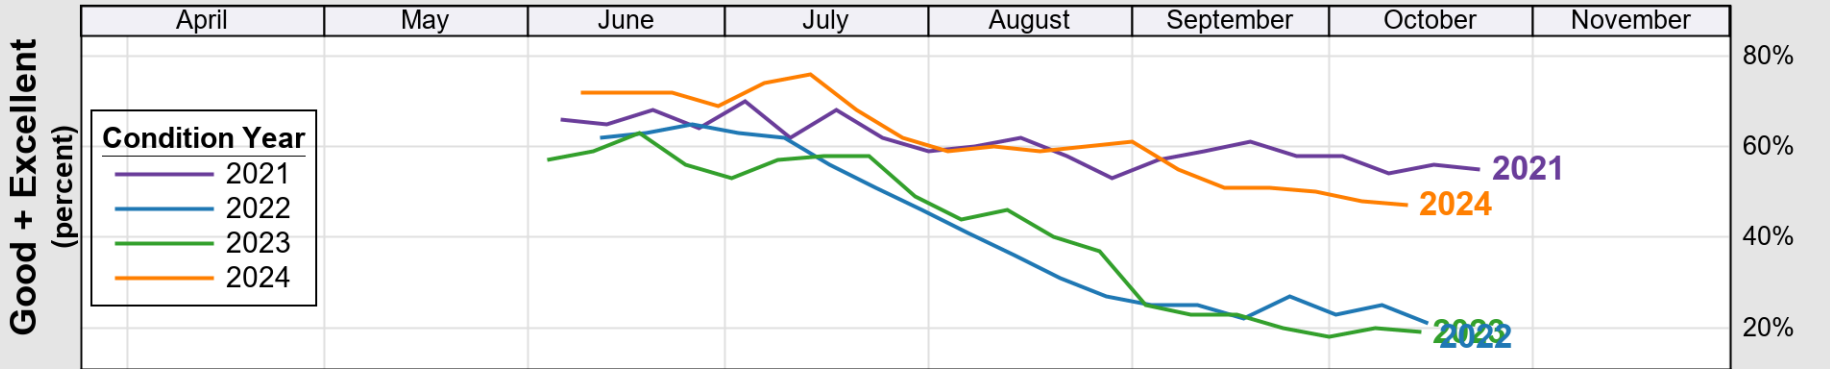

NASS

Source: National Agricultural Statistics Service (NASS), Crop Progress Report

USDA

Crop Progress and Condition: Soybeans in Kansas , 2025

NASS

Progress Year(s) — 2025 2024 - - - - - 2020 - 2024

Source: National Agricultural Statistics Service (NASS), Crop Progress Report