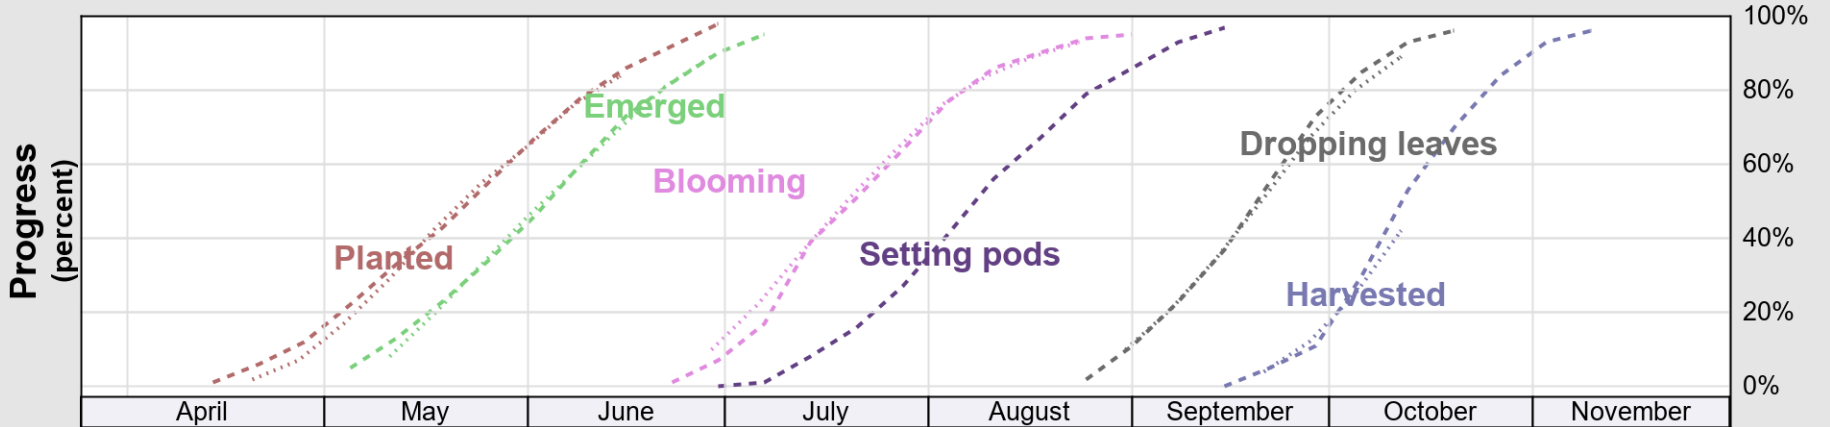

NASS

Source: National Agricultural Statistics Service (NASS), Crop Progress Report

USDA

Crop Progress and Condition: Soybeans in Kansas , 2025

NASS

Progress Year(s) — 2025 2024 - - - - - 2020 - 2024

Source: National Agricultural Statistics Service (NASS), Crop Progress Report