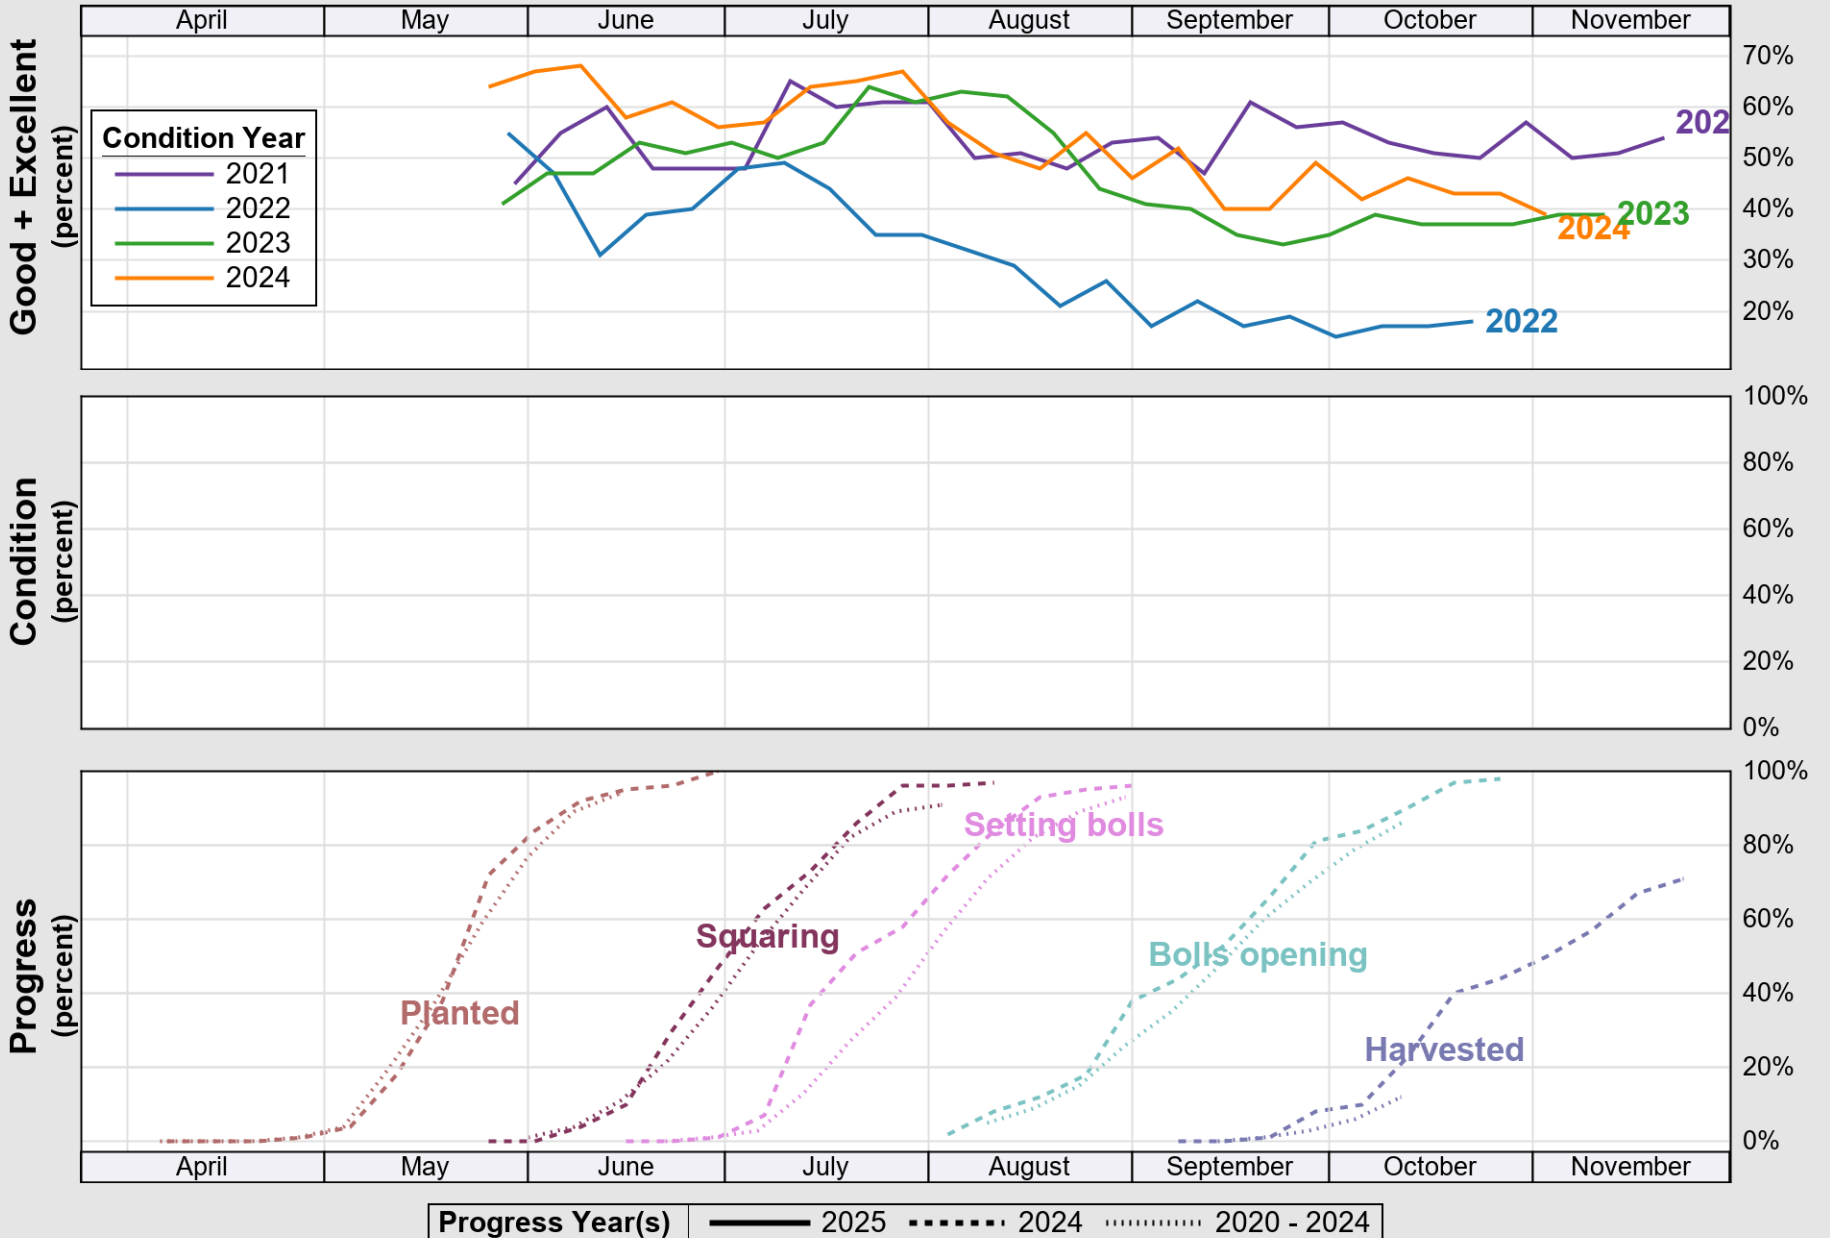

USDA

Crop Progress and Condition: Corn in Kansas , 2025

NASS

Source: National Agricultural Statistics Service (NASS), Crop Progress Report

USDA

Crop Progress and Condition: Cotton in Kansas , 2025

NASS

Source: National Agricultural Statistics Service (NASS), Crop Progress Report

USDA

Crop Progress and Condition: Pasture and Range in Kansas , 2025

NASS

Source: National Agricultural Statistics Service (NASS), Crop Progress Report

USDA

Crop Progress and Condition: Sorghum in Kansas , 2025

NASS

Source: National Agricultural Statistics Service (NASS), Crop Progress Report

USDA

Crop Progress and Condition: Soybeans in Kansas , 2025

NASS

Progress Year(s) — 2025 2024 - - - - - 2020 - 2024

Source: National Agricultural Statistics Service (NASS), Crop Progress Report

NASS

Progress Year(s) ——— 2025 2024 2020 - 2024

Source: National Agricultural Statistics Service (NASS), Crop Progress Report