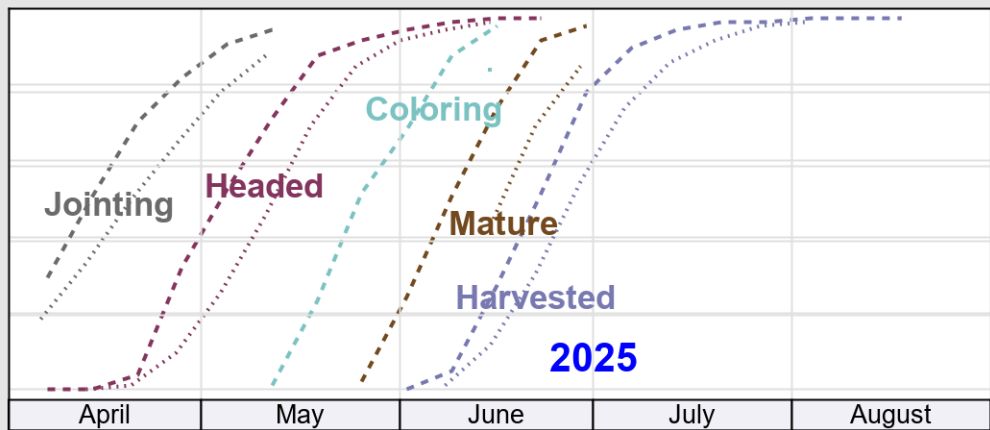

NASS

Source: National Agricultural Statistics Service (NASS), Crop Progress Report

USDA

Crop Progress and Condition: Soybeans in Kansas , 2025

NASS

Progress Year(s) — 2025 2024 - - - - - 2020 - 2024

Source: National Agricultural Statistics Service (NASS), Crop Progress Report

USDA

Crop Progress and Condition: Sunflower in Kansas , 2025

NASS

Source: National Agricultural Statistics Service (NASS), Crop Progress Report

USDA

Crop Progress and Condition: Winter Wheat in Kansas , 2025

NASS

Progress Year(s) ——— 2025 2024 2020 - 2024

Source: National Agricultural Statistics Service (NASS), Crop Progress Report