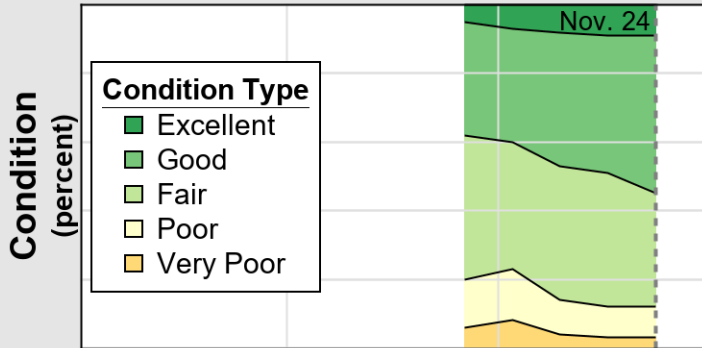

USDA

Crop Progress and Condition: Winter Wheat in Kansas , 2025

NASS

Progress Year(s)   ——— 2025   2024   ..... 2020 - 2024

Source: National Agricultural Statistics Service (NASS), Crop Progress Report