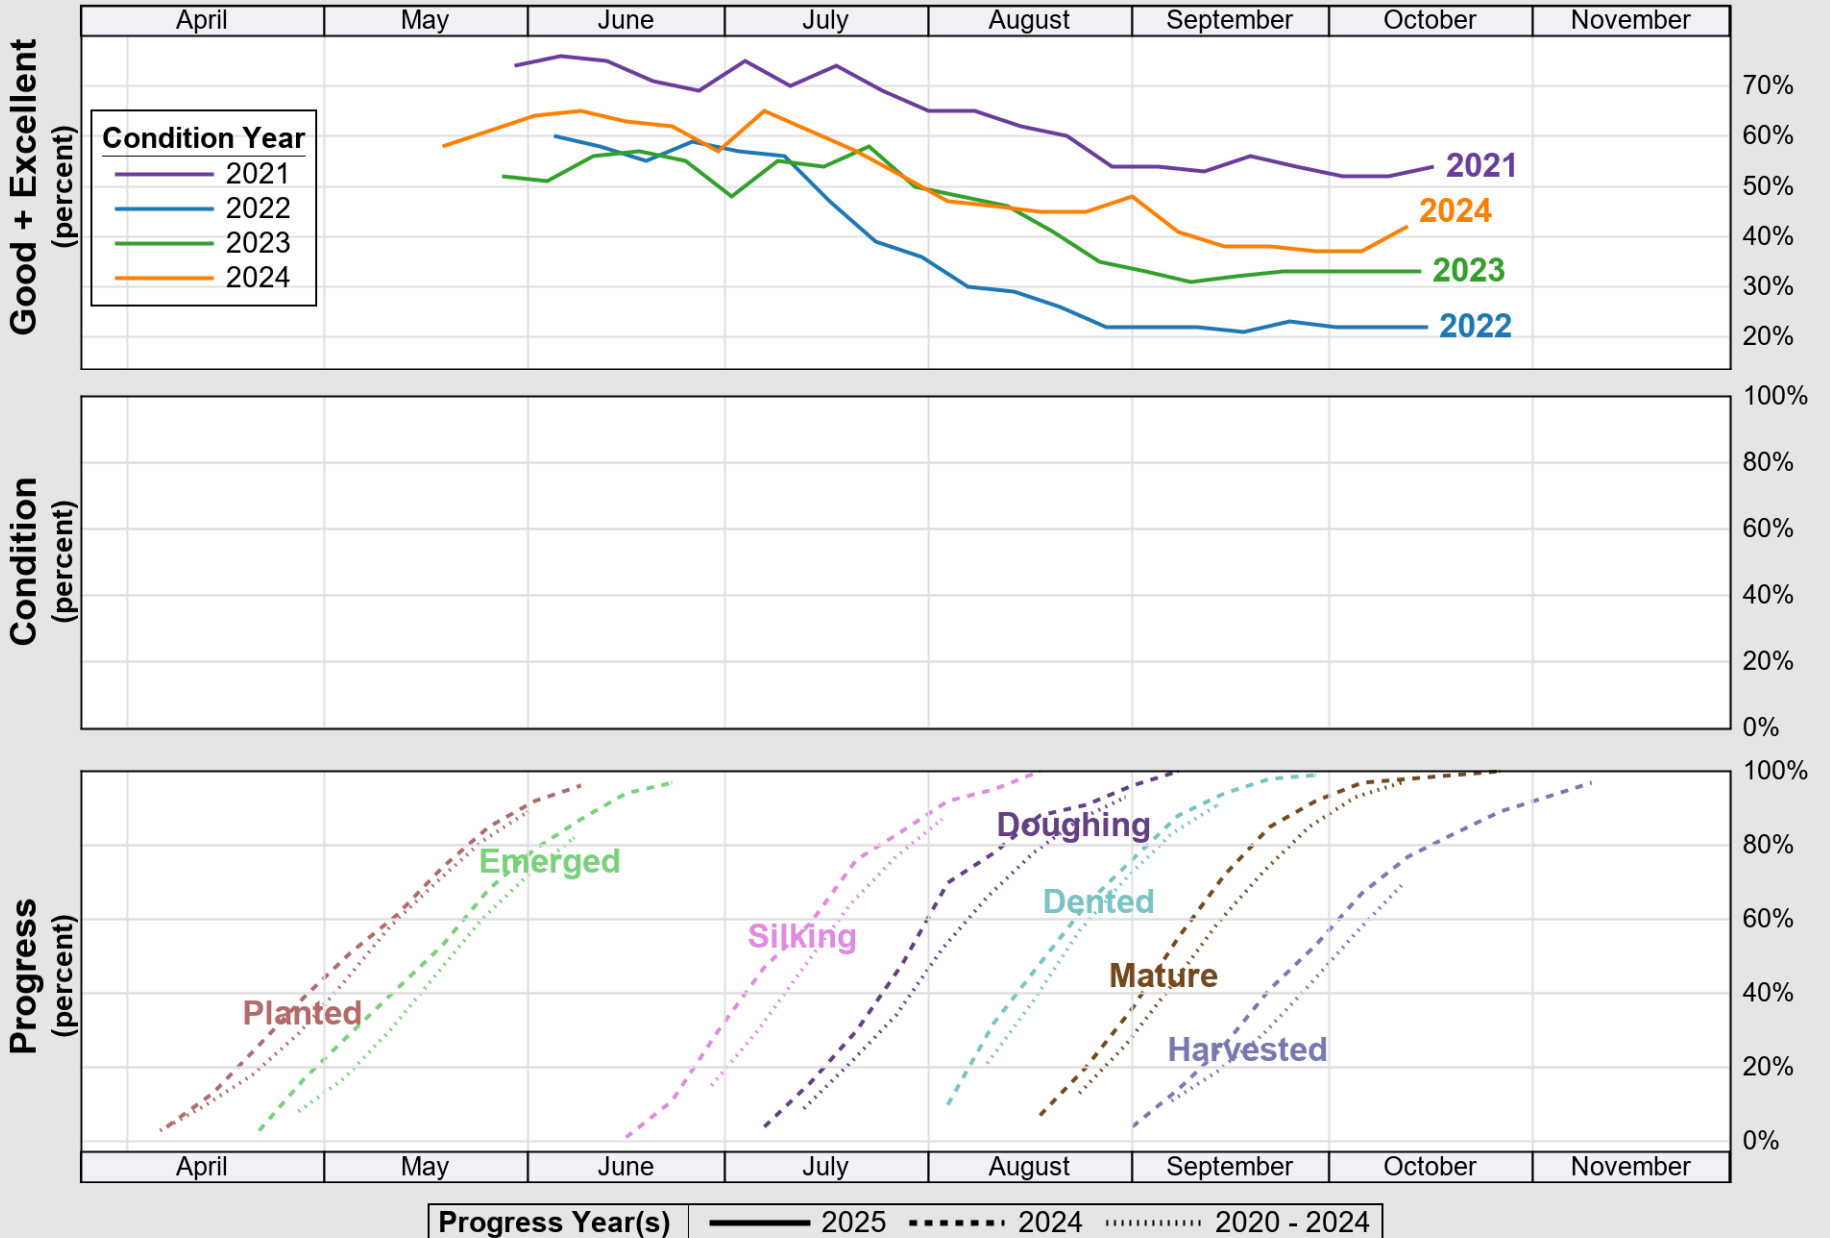

USDA

Crop Progress and Condition: Corn in Kansas , 2025

NASS

Source: National Agricultural Statistics Service (NASS), Crop Progress Report

USDA

Crop Progress and Condition: Cotton in Kansas , 2025

NASS

Source: National Agricultural Statistics Service (NASS), Crop Progress Report

USDA

Crop Progress and Condition: Pasture and Range in Kansas , 2025

NASS

Source: National Agricultural Statistics Service (NASS), Crop Progress Report

USDA

Crop Progress and Condition: Sorghum in Kansas , 2025

NASS

Source: National Agricultural Statistics Service (NASS), Crop Progress Report

USDA

Crop Progress and Condition: Soybeans in Kansas , 2025

NASS

Progress Year(s) — 2025 2024 - - - - - 2020 - 2024

Source: National Agricultural Statistics Service (NASS), Crop Progress Report

NASS

Progress Year(s) ——— 2025 2024 2020 - 2024

Source: National Agricultural Statistics Service (NASS), Crop Progress Report