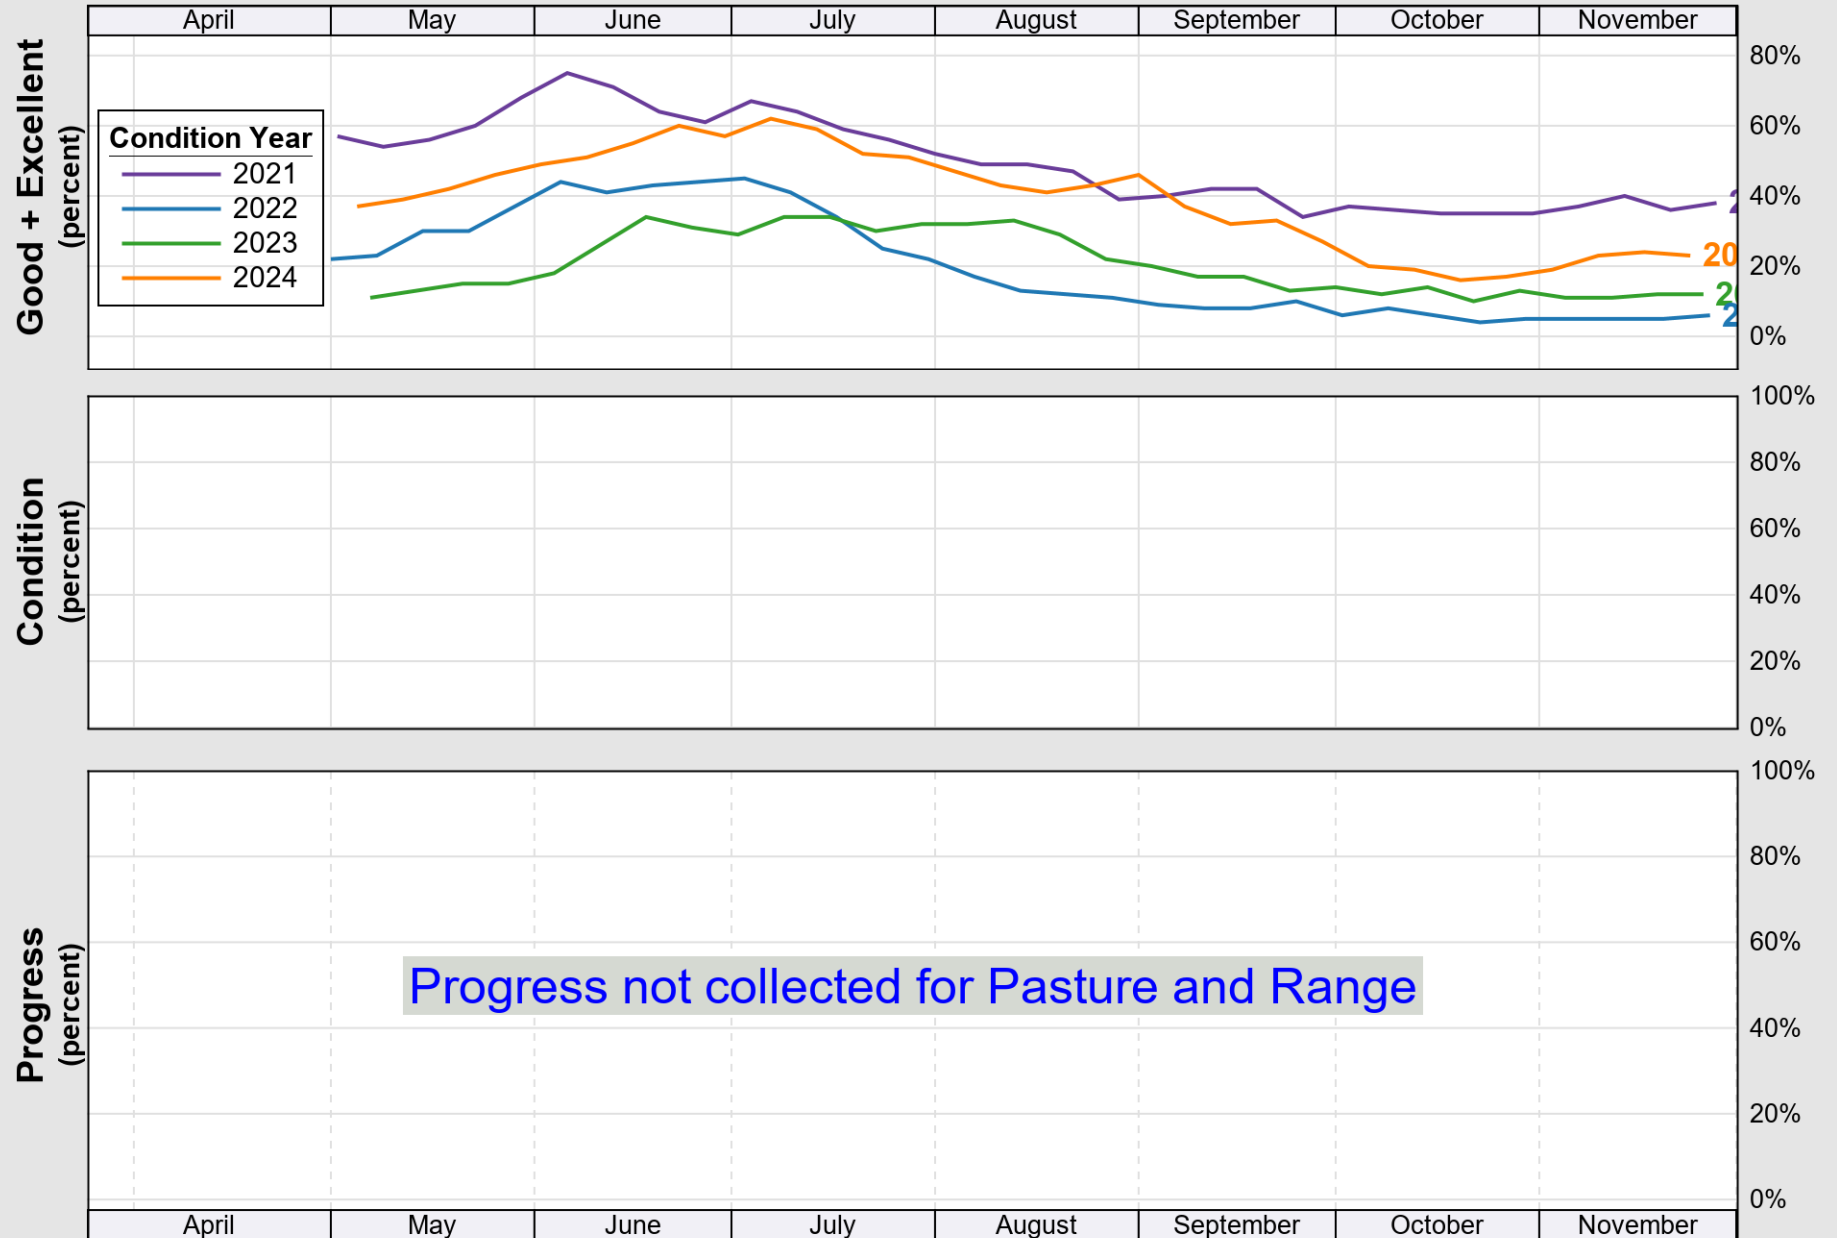

USDA

Crop Progress and Condition: Corn in Kansas , 2025

NASS

Source: National Agricultural Statistics Service (NASS), Crop Progress Report

USDA

Crop Progress and Condition: Cotton in Kansas , 2025

NASS

Source: National Agricultural Statistics Service (NASS), Crop Progress Report

USDA

Crop Progress and Condition: Pasture and Range in Kansas , 2025

NASS

Source: National Agricultural Statistics Service (NASS), Crop Progress Report

USDA

Crop Progress and Condition: Sorghum in Kansas , 2025

NASS

Source: National Agricultural Statistics Service (NASS), Crop Progress Report

USDA

Crop Progress and Condition: Soybeans in Kansas , 2025

NASS

Progress Year(s) — 2025 2024 - - - - - 2020 - 2024

Source: National Agricultural Statistics Service (NASS), Crop Progress Report

NASS

Progress Year(s) ——— 2025 2024 2020 - 2024

Source: National Agricultural Statistics Service (NASS), Crop Progress Report