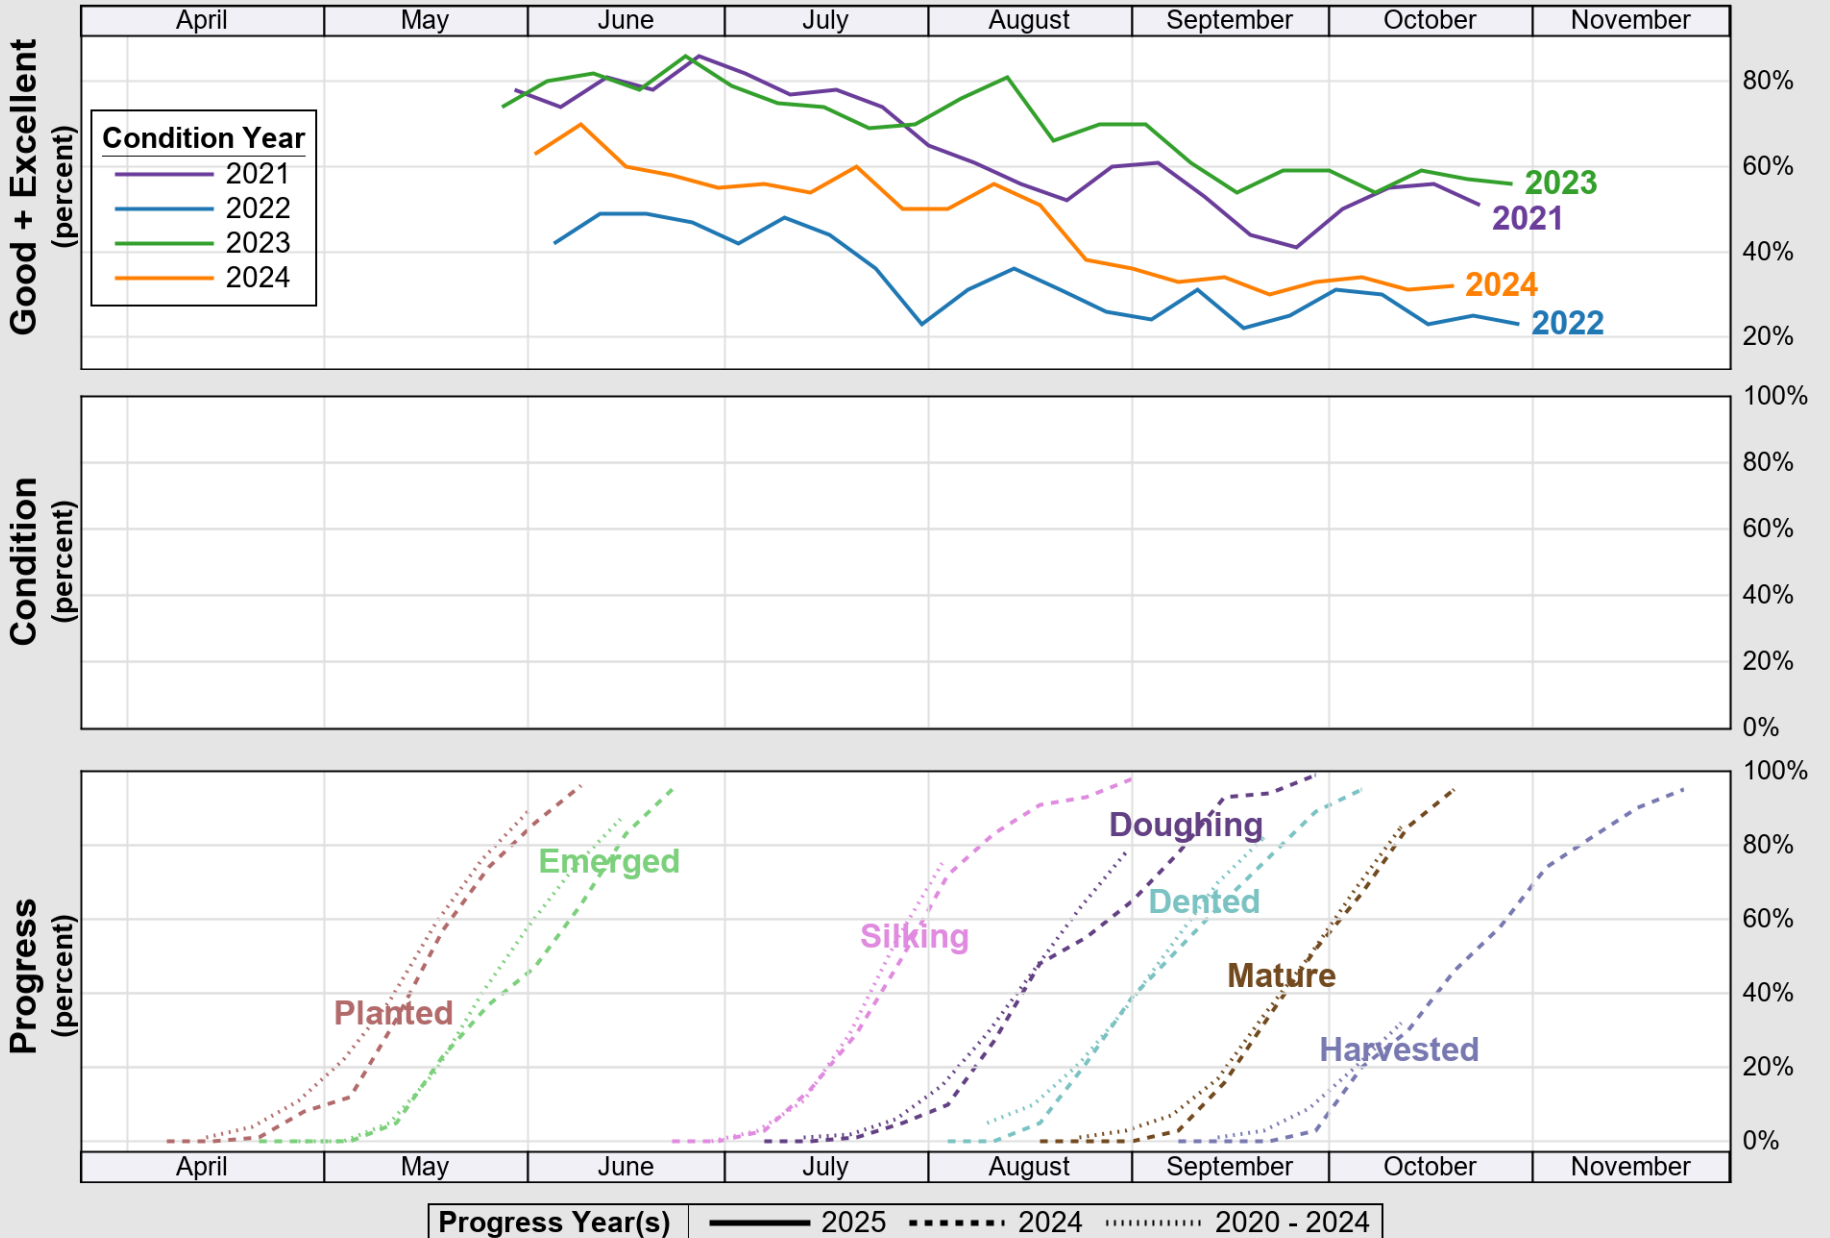

USDA

Crop Progress and Condition: Barley in Colorado , 2025

NASS

Progress Year(s) — 2025 2024 - - - - - 2020 - 2024

Source: National Agricultural Statistics Service (NASS), Crop Progress Report

USDA

Crop Progress and Condition: Corn in Colorado , 2025

NASS

Source: National Agricultural Statistics Service (NASS), Crop Progress Report

USDA

Crop Progress and Condition: Pasture and Range in Colorado , 2025

NASS

Source: National Agricultural Statistics Service (NASS), Crop Progress Report

USDA

Crop Progress and Condition: Sorghum in Colorado , 2025

NASS

Progress Year(s) — 2025 - - - - 2024 2020 - 2024

Source: National Agricultural Statistics Service (NASS), Crop Progress Report

Source: National Agricultural Statistics Service (NASS), Crop Progress Report