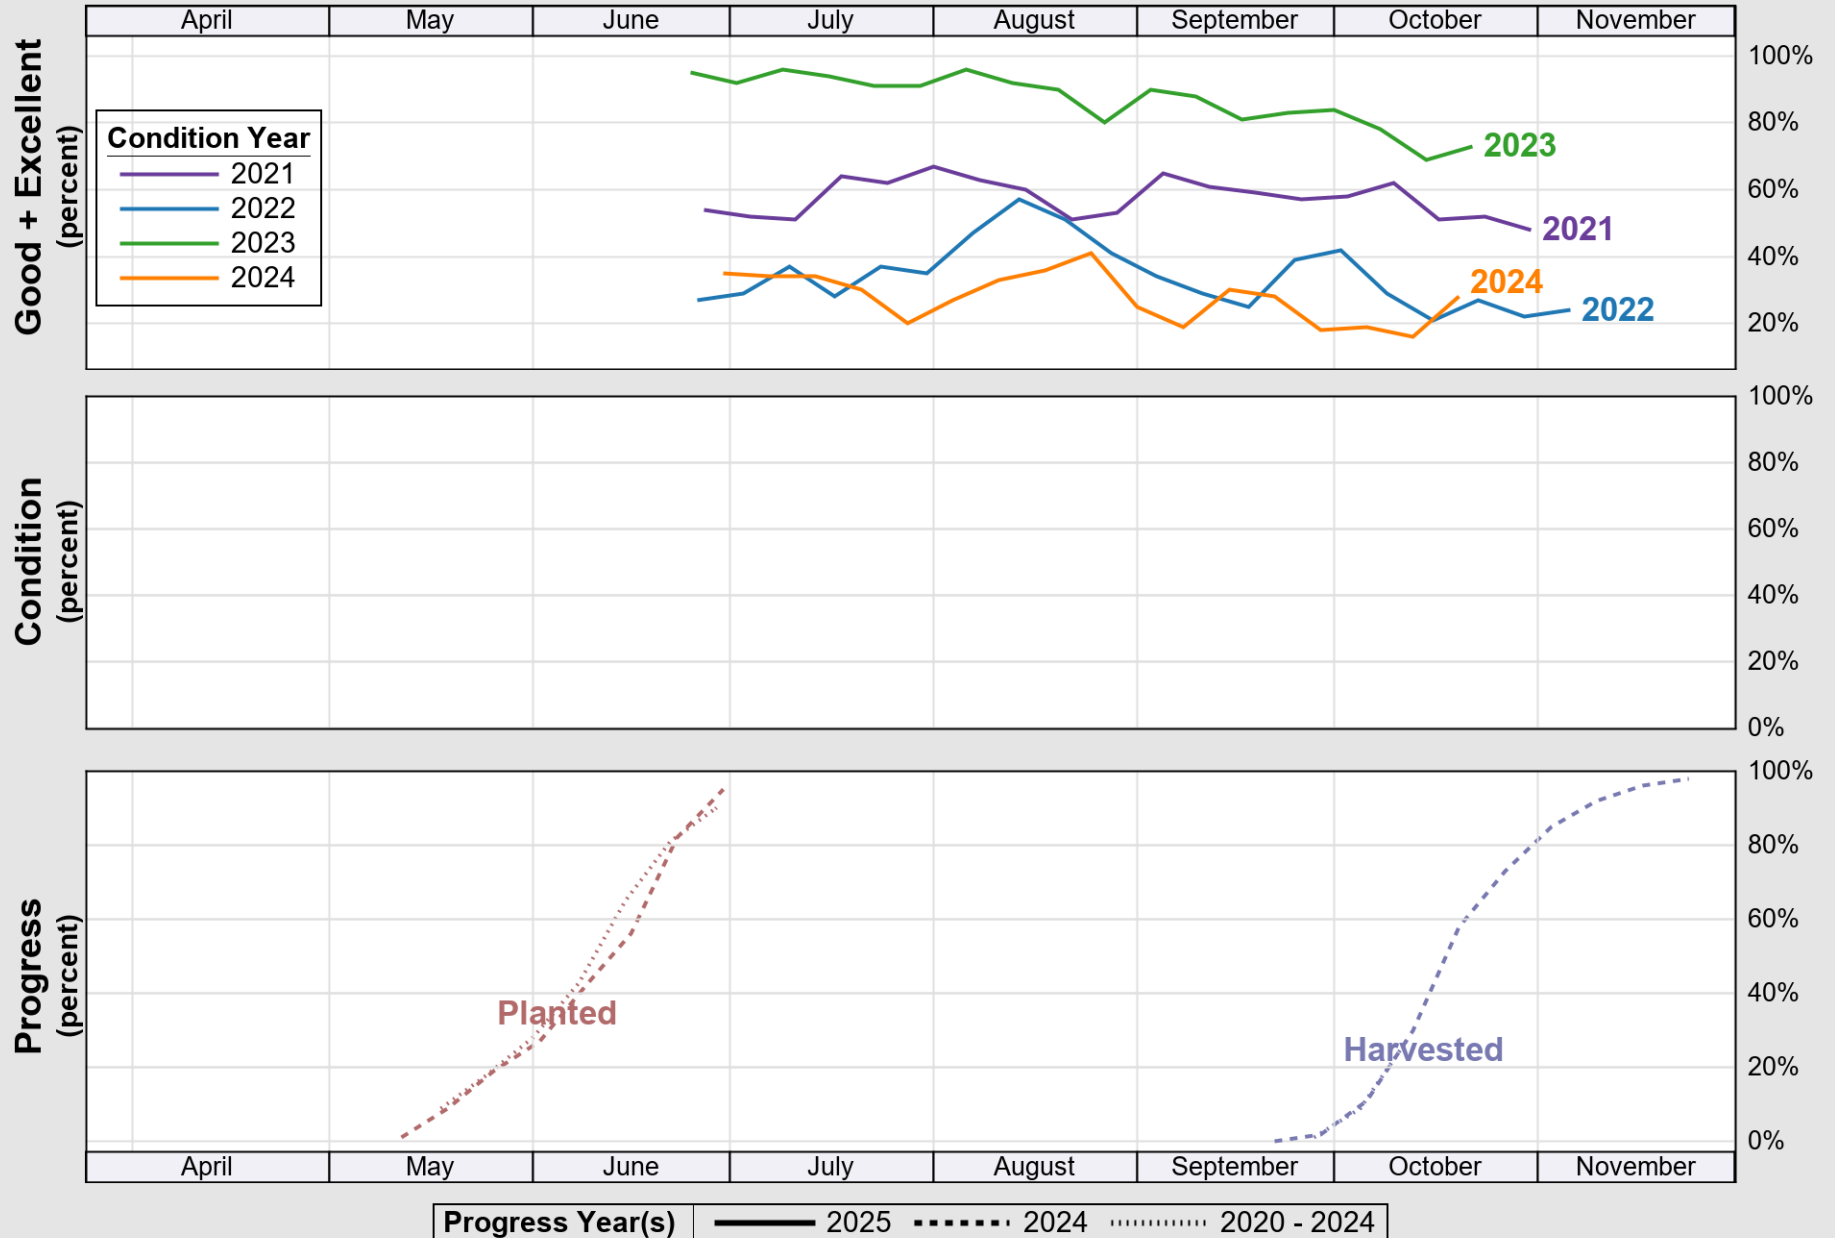

USDA

Crop Progress and Condition: Barley in Colorado , 2025

NASS

Progress Year(s) — 2025 2024 - - - - - 2020 - 2024

Source: National Agricultural Statistics Service (NASS), Crop Progress Report

USDA

Crop Progress and Condition: Corn in Colorado , 2025

NASS

Source: National Agricultural Statistics Service (NASS), Crop Progress Report

USDA

Crop Progress and Condition: Pasture and Range in Colorado , 2025

NASS

Source: National Agricultural Statistics Service (NASS), Crop Progress Report

USDA

Crop Progress and Condition: Sorghum in Colorado , 2025

NASS

Progress Year(s) — 2025 - - - - 2024 2020 - 2024

Source: National Agricultural Statistics Service (NASS), Crop Progress Report

Source: National Agricultural Statistics Service (NASS), Crop Progress Report

USDA

Crop Progress and Condition: Sunflower in Colorado , 2025

NASS

Source: National Agricultural Statistics Service (NASS), Crop Progress Report

USDA

Crop Progress and Condition: Winter Wheat in Colorado , 2025