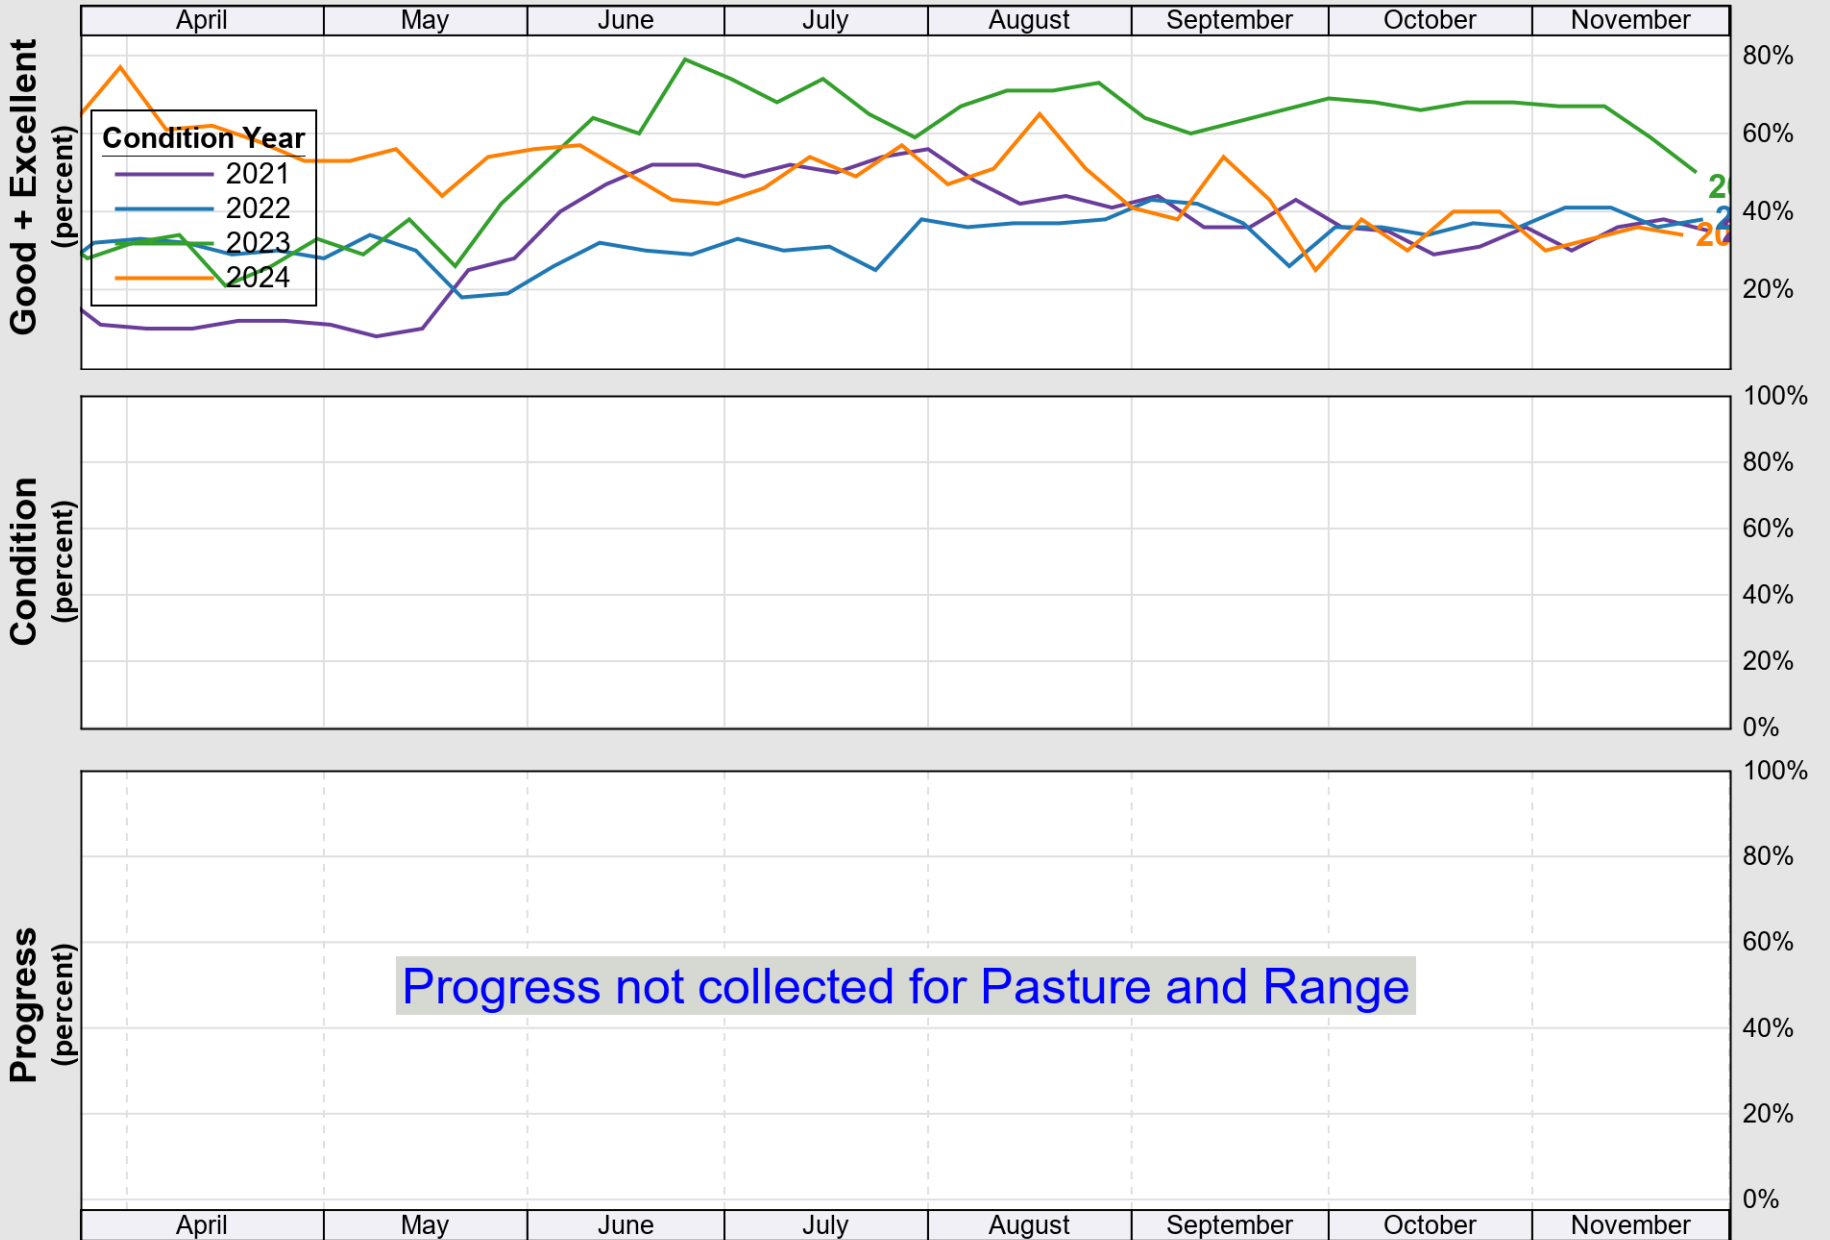

USDA

Crop Progress and Condition: Barley in Colorado , 2025

NASS

Progress Year(s) — 2025 2024 - - - - - 2020 - 2024

Source: National Agricultural Statistics Service (NASS), Crop Progress Report

USDA

Crop Progress and Condition: Corn in Colorado , 2025

NASS

Source: National Agricultural Statistics Service (NASS), Crop Progress Report

USDA

Crop Progress and Condition: Pasture and Range in Colorado , 2025

NASS

Source: National Agricultural Statistics Service (NASS), Crop Progress Report

USDA

Crop Progress and Condition: Sorghum in Colorado , 2025

NASS

Progress Year(s) — 2025 - - - - 2024 2020 - 2024

Source: National Agricultural Statistics Service (NASS), Crop Progress Report

Source: National Agricultural Statistics Service (NASS), Crop Progress Report