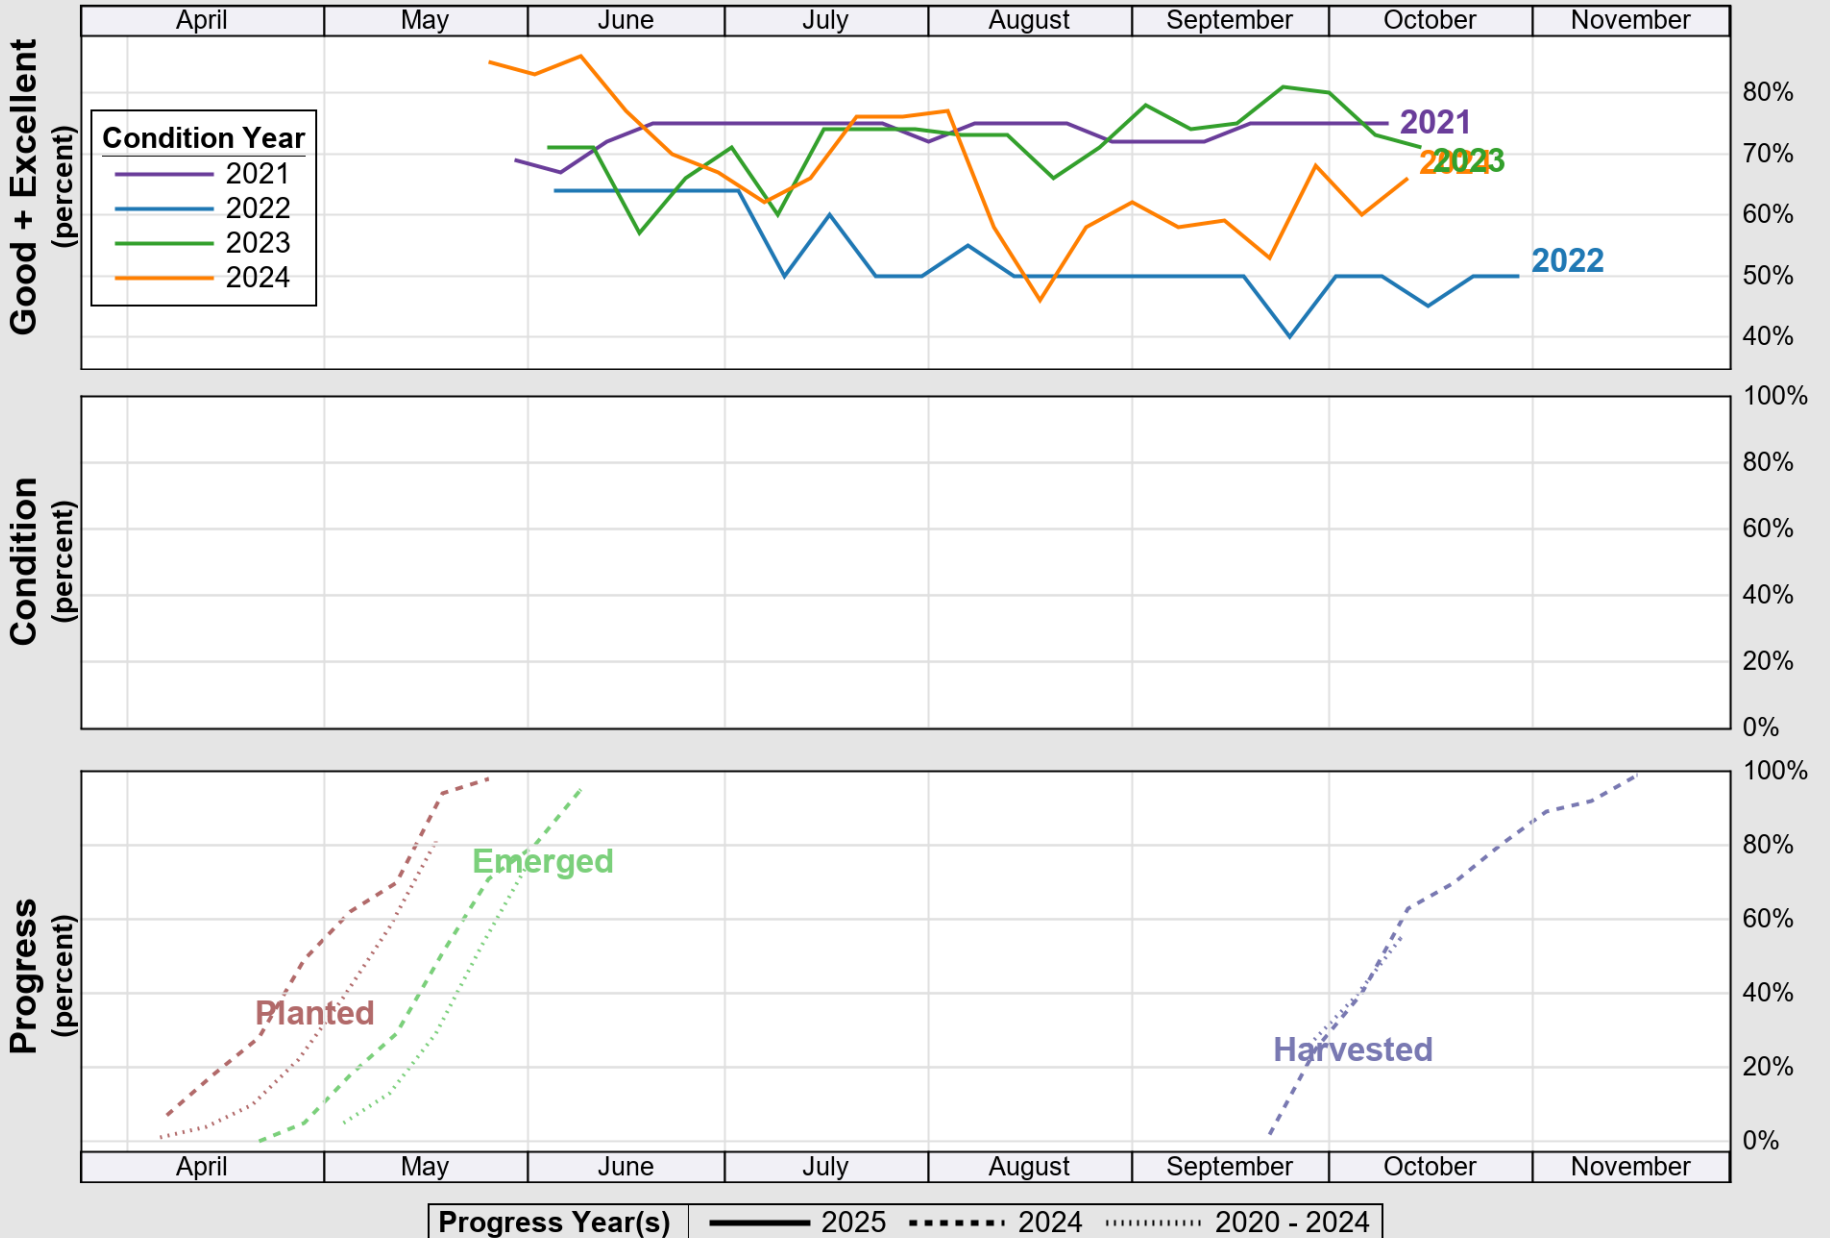

USDA

Crop Progress and Condition: Barley in Colorado , 2025

NASS

Progress Year(s) — 2025 2024 - - - - - 2020 - 2024

Source: National Agricultural Statistics Service (NASS), Crop Progress Report

USDA

Crop Progress and Condition: Corn in Colorado , 2025

USDA

Crop Progress and Condition: Sorghum in Colorado , 2025

NASS

Progress Year(s) — 2025 - - - - 2024 2020 - 2024

Source: National Agricultural Statistics Service (NASS), Crop Progress Report

Source: National Agricultural Statistics Service (NASS), Crop Progress Report

USDA

Crop Progress and Condition: Sunflower in Colorado , 2025

NASS

Source: National Agricultural Statistics Service (NASS), Crop Progress Report

USDA

Crop Progress and Condition: Winter Wheat in Colorado , 2025