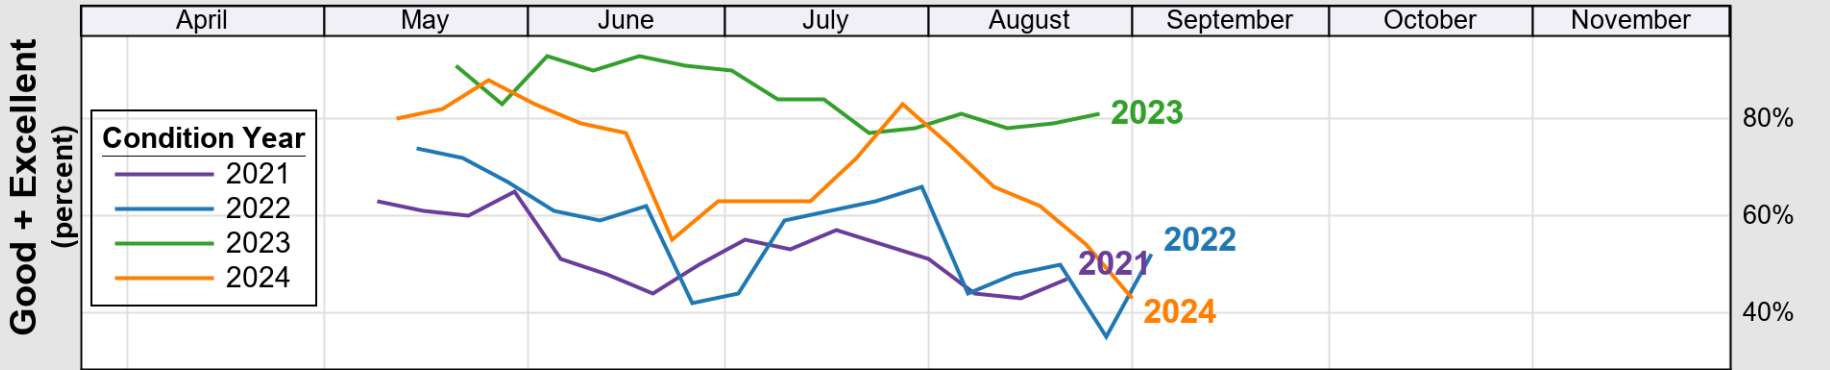

USDA

Crop Progress and Condition: Barley in Colorado , 2025

NASS

Progress Year(s) — 2025 2024 - - - - - 2020 - 2024

Source: National Agricultural Statistics Service (NASS), Crop Progress Report

USDA

Crop Progress and Condition: Corn in Colorado , 2025