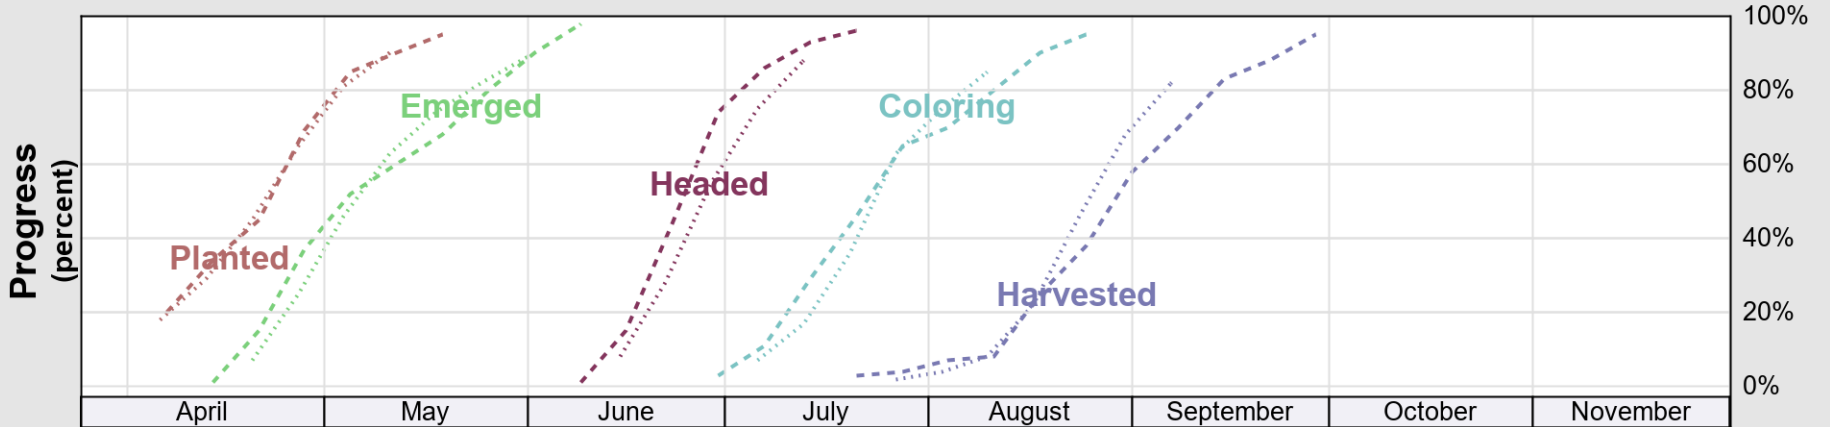

USDA

Crop Progress and Condition: Barley in Colorado , 2025

NASS

Progress Year(s) — 2025 2024 - - - - - 2020 - 2024

Source: National Agricultural Statistics Service (NASS), Crop Progress Report

USDA

Crop Progress and Condition: Corn in Colorado , 2025