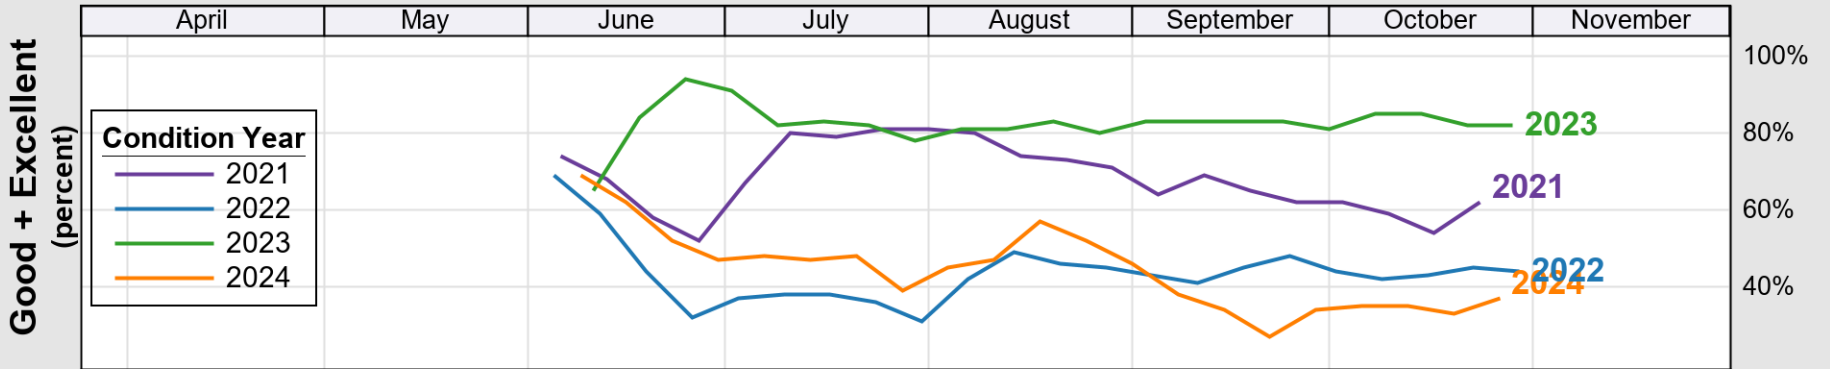

USDA

Crop Progress and Condition: Barley in Colorado , 2025

NASS

Progress Year(s) — 2025 2024 - - - - - 2020 - 2024

Source: National Agricultural Statistics Service (NASS), Crop Progress Report

USDA

Crop Progress and Condition: Corn in Colorado , 2025

NASS

Source: National Agricultural Statistics Service (NASS), Crop Progress Report

USDA

Crop Progress and Condition: Pasture and Range in Colorado , 2025

NASS

Source: National Agricultural Statistics Service (NASS), Crop Progress Report

USDA

Crop Progress and Condition: Sorghum in Colorado , 2025

NASS

Progress Year(s) — 2025 - - - - 2024 2020 - 2024

Source: National Agricultural Statistics Service (NASS), Crop Progress Report

Source: National Agricultural Statistics Service (NASS), Crop Progress Report