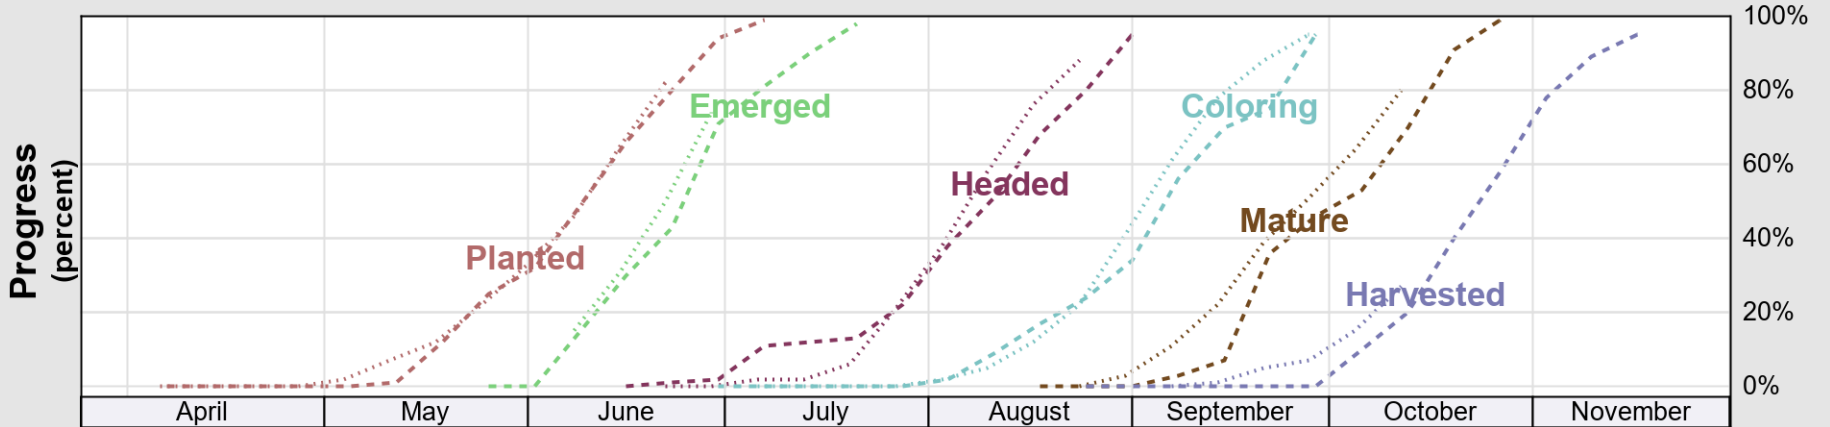

USDA

Crop Progress and Condition: Barley in Colorado , 2025

NASS

Progress Year(s) — 2025 2024 - - - - - 2020 - 2024

Source: National Agricultural Statistics Service (NASS), Crop Progress Report

USDA

Crop Progress and Condition: Corn in Colorado , 2025

NASS

Source: National Agricultural Statistics Service (NASS), Crop Progress Report

USDA

Crop Progress and Condition: Pasture and Range in Colorado , 2025

NASS

Source: National Agricultural Statistics Service (NASS), Crop Progress Report

USDA

Crop Progress and Condition: Sorghum in Colorado , 2025

NASS

Progress Year(s) — 2025 - - - - 2024 2020 - 2024

Source: National Agricultural Statistics Service (NASS), Crop Progress Report

Source: National Agricultural Statistics Service (NASS), Crop Progress Report