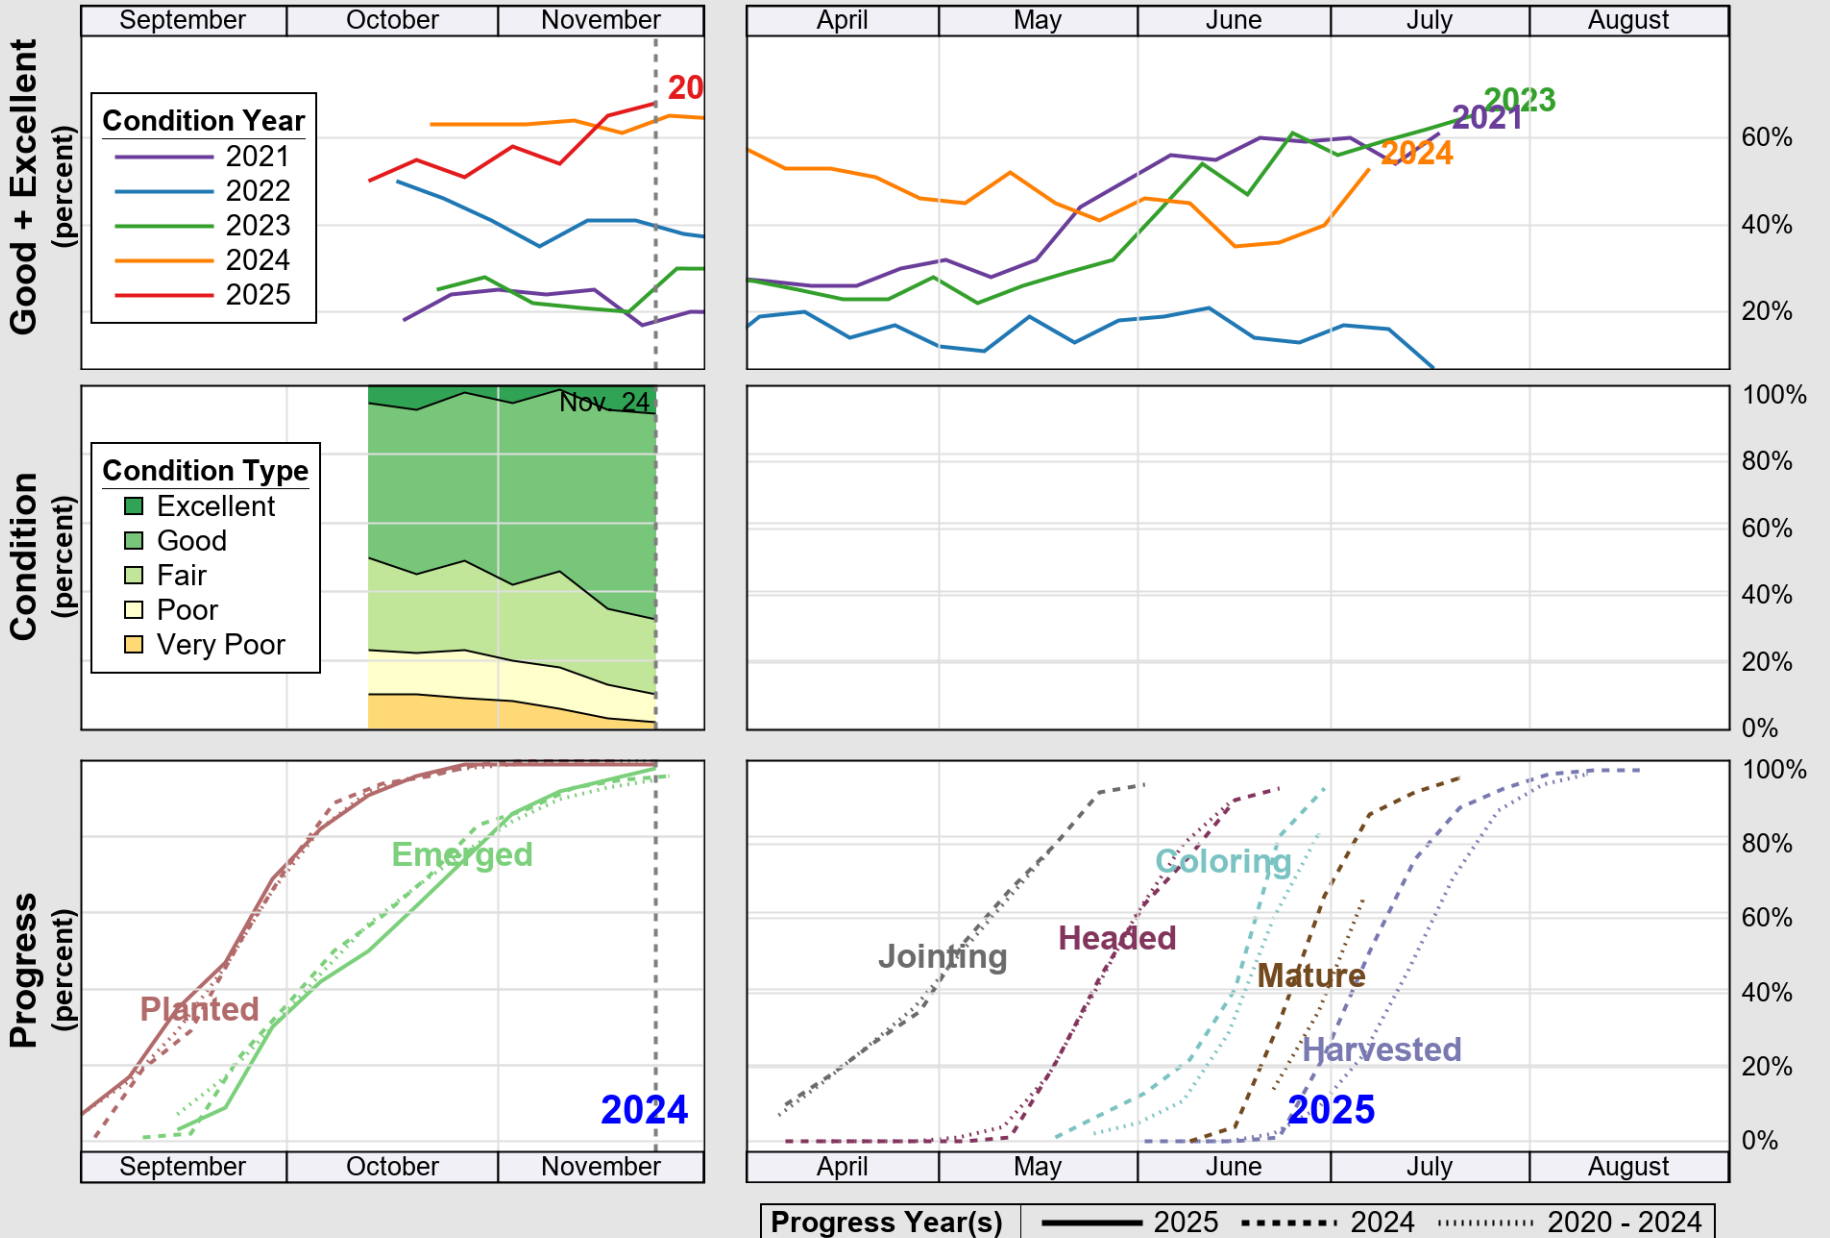

USDA

Crop Progress and Condition: Barley in Colorado , 2025

NASS

Progress Year(s) — 2025 2024 - - - - - 2020 - 2024

Source: National Agricultural Statistics Service (NASS), Crop Progress Report

USDA

Crop Progress and Condition: Corn in Colorado , 2025

USDA

Crop Progress and Condition: Sorghum in Colorado , 2025

NASS

Progress Year(s) — 2025 - - - - 2024 2020 - 2024

Source: National Agricultural Statistics Service (NASS), Crop Progress Report

Source: National Agricultural Statistics Service (NASS), Crop Progress Report

USDA

Crop Progress and Condition: Sunflower in Colorado , 2025

NASS

Source: National Agricultural Statistics Service (NASS), Crop Progress Report

USDA

Crop Progress and Condition: Winter Wheat in Colorado , 2025

NASS

Source: National Agricultural Statistics Service (NASS), Crop Progress Report