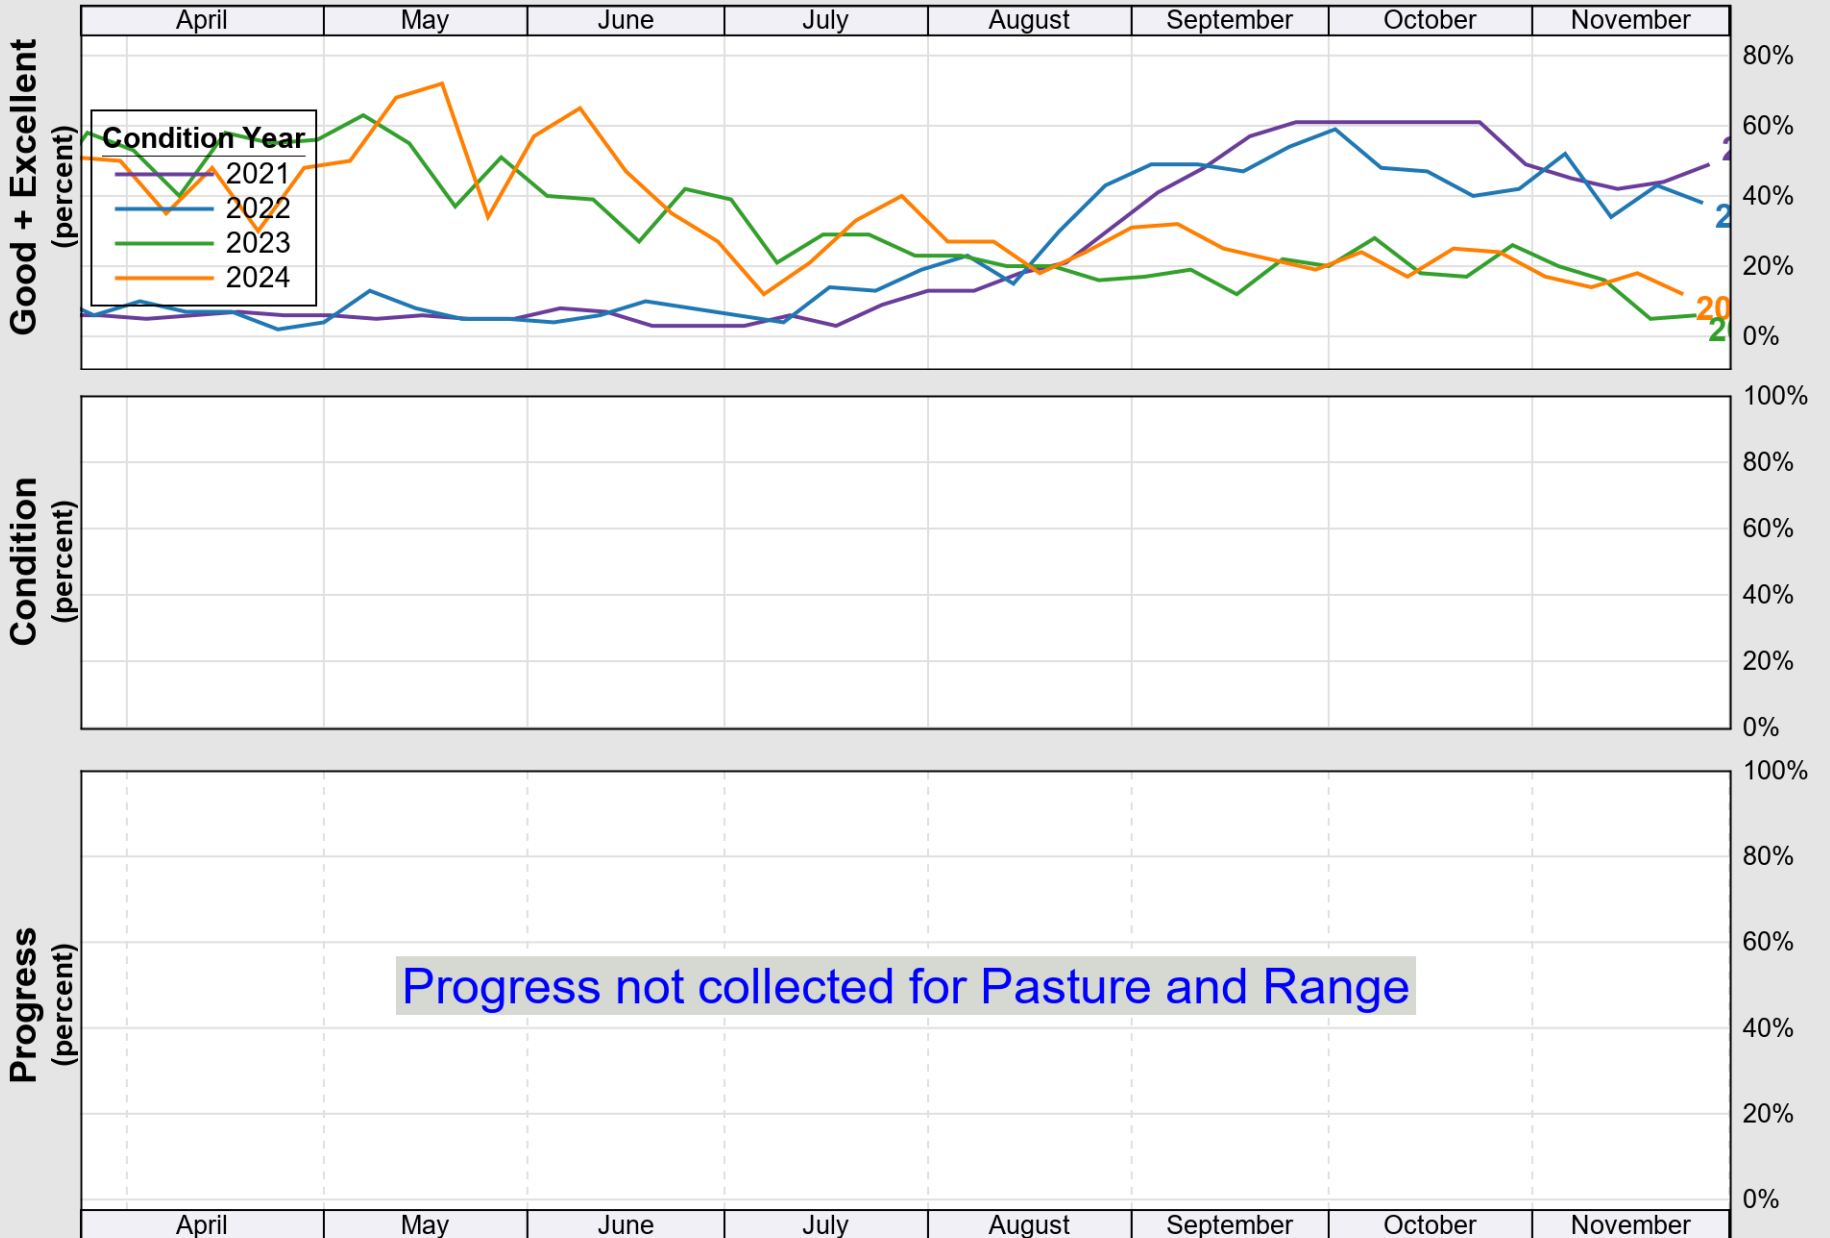

USDA

Crop Progress and Condition: Cotton in Arizona , 2025

NASS

Progress Year(s) — 2025 2024 2020 - 2024

Source: National Agricultural Statistics Service (NASS), Crop Progress Report

USDA

Crop Progress and Condition: Pasture and Range in Arizona , 2025

NASS

Source: National Agricultural Statistics Service (NASS), Crop Progress Report