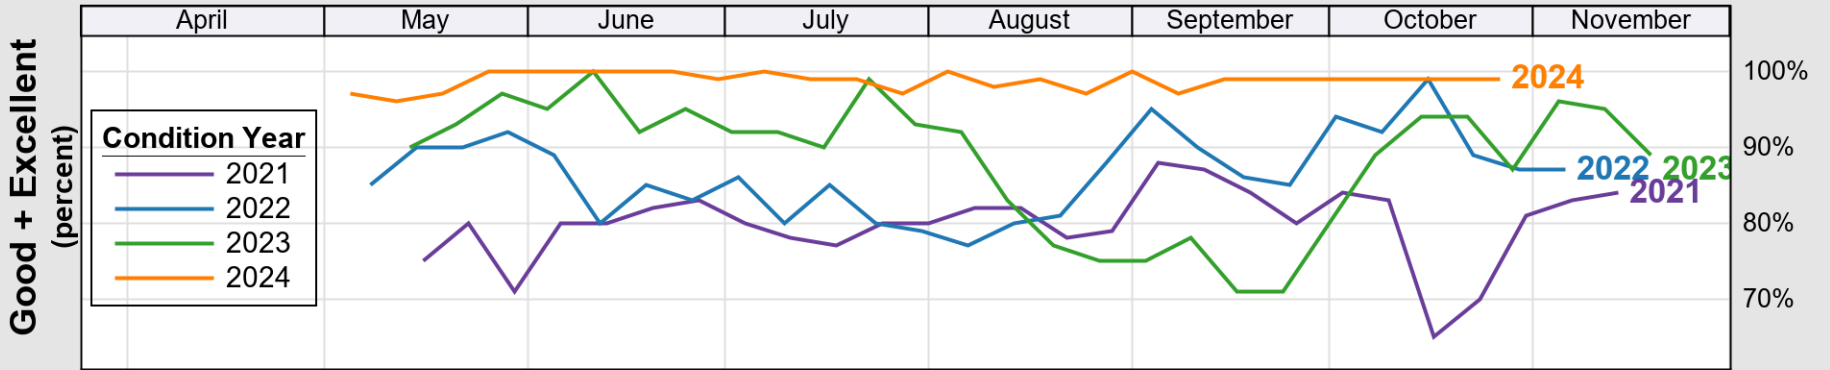

USDA

Crop Progress and Condition: Cotton in Arizona , 2025

NASS

Progress Year(s) — 2025 2024 2020 - 2024

Source: National Agricultural Statistics Service (NASS), Crop Progress Report

USDA

Crop Progress and Condition: Pasture and Range in Arizona , 2025