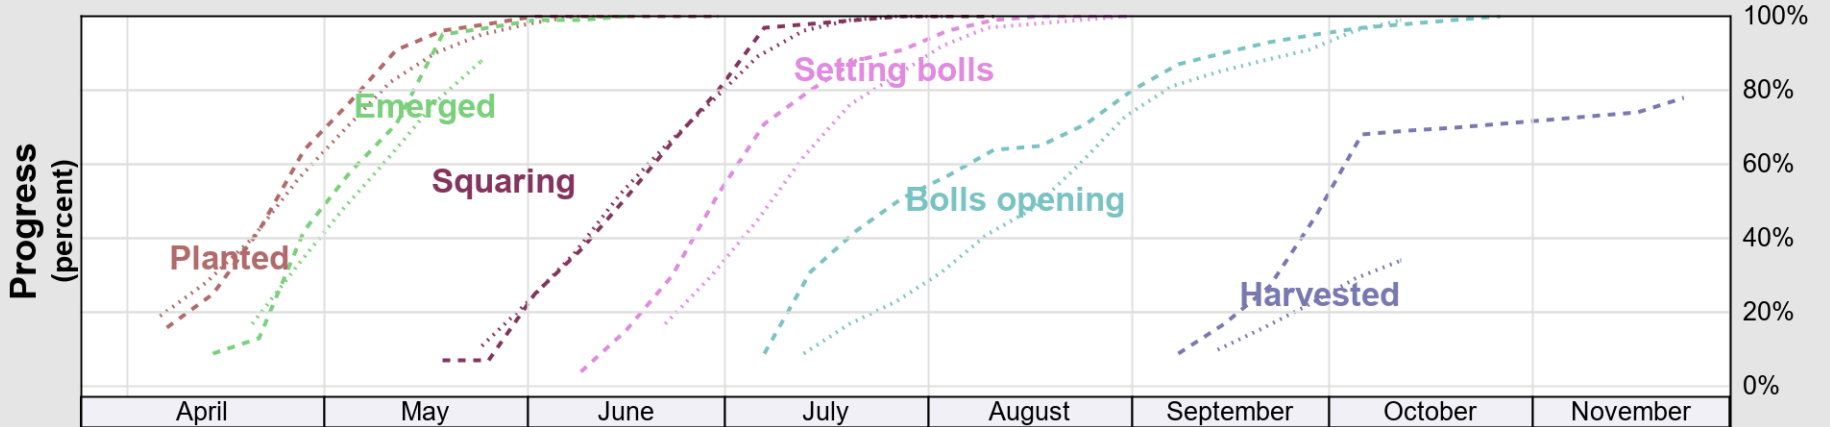

USDA

Crop Progress and Condition: Cotton in Arizona , 2025

NASS

Progress Year(s) — 2025 2024 2020 - 2024

Source: National Agricultural Statistics Service (NASS), Crop Progress Report

USDA

Crop Progress and Condition: Pasture and Range in Arizona , 2025