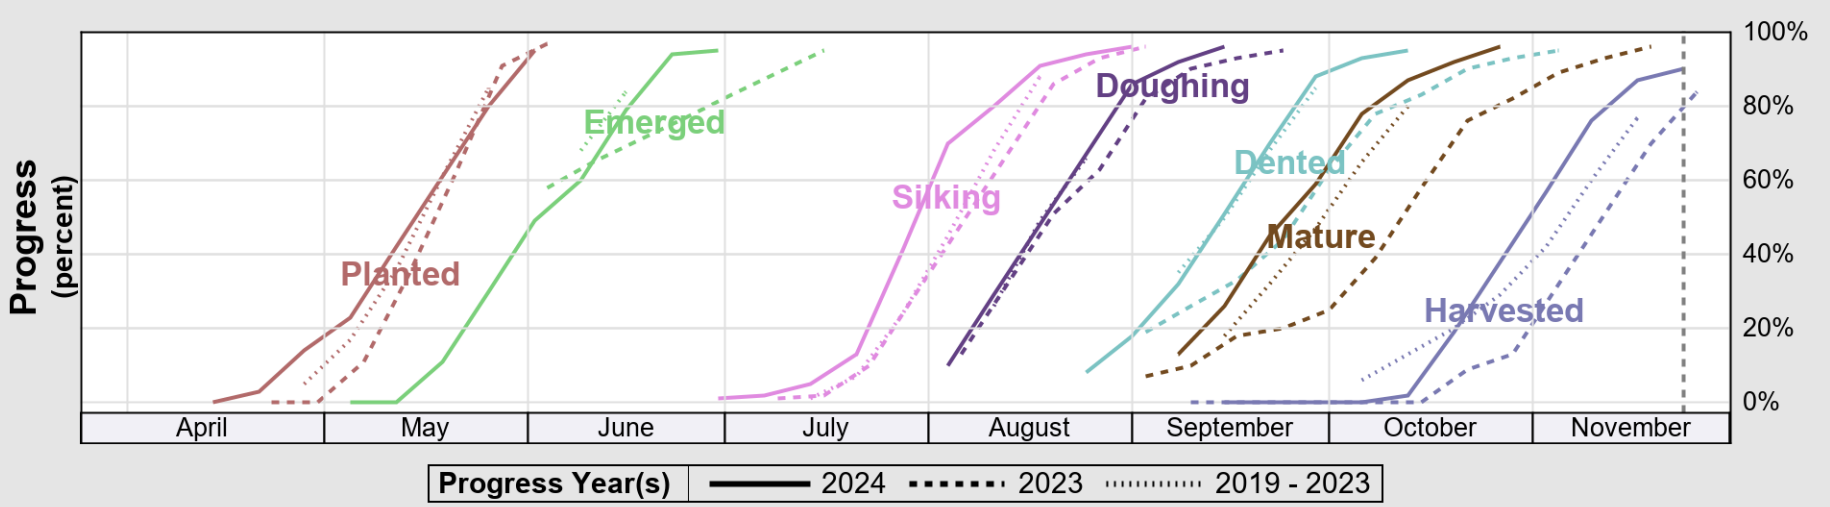

USDA

Crop Progress and Condition: Barley in Wyoming , 2024

NASS

Progress Year(s) ——— 2024 ······ 2023 ········· 2019 - 2023

Source: National Agricultural Statistics Service (NASS), Crop Progress Report

USDA

Crop Progress and Condition: Corn in Wyoming , 2024

NASS

Progress Year(s) ——— 2024 2023 2019 - 2023

Source: National Agricultural Statistics Service (NASS), Crop Progress Report

USDA

Crop Progress and Condition: Pasture and Range in Wyoming , 2024

NASS

Source: National Agricultural Statistics Service (NASS), Crop Progress Report

USDA

Crop Progress and Condition: Sugar Beets in Wyoming , 2024

NASS

Progress Year(s) ——— 2024 - - - - - 2023 ······ 2019 - 2023