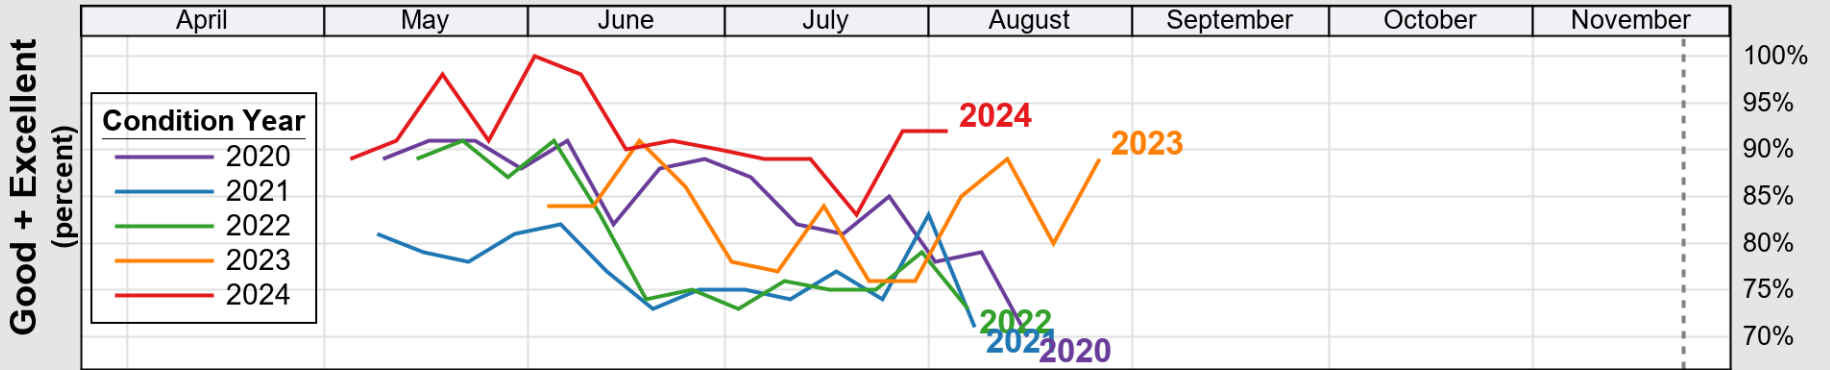

USDA

Crop Progress and Condition: Barley in Wyoming , 2024

NASS

Progress Year(s) ——— 2024 ······ 2023 ········· 2019 - 2023

Source: National Agricultural Statistics Service (NASS), Crop Progress Report

USDA

Crop Progress and Condition: Corn in Wyoming , 2024

NASS

Progress Year(s) ——— 2024 2023 2019 - 2023

Source: National Agricultural Statistics Service (NASS), Crop Progress Report

USDA

Crop Progress and Condition: Pasture and Range in Wyoming , 2024