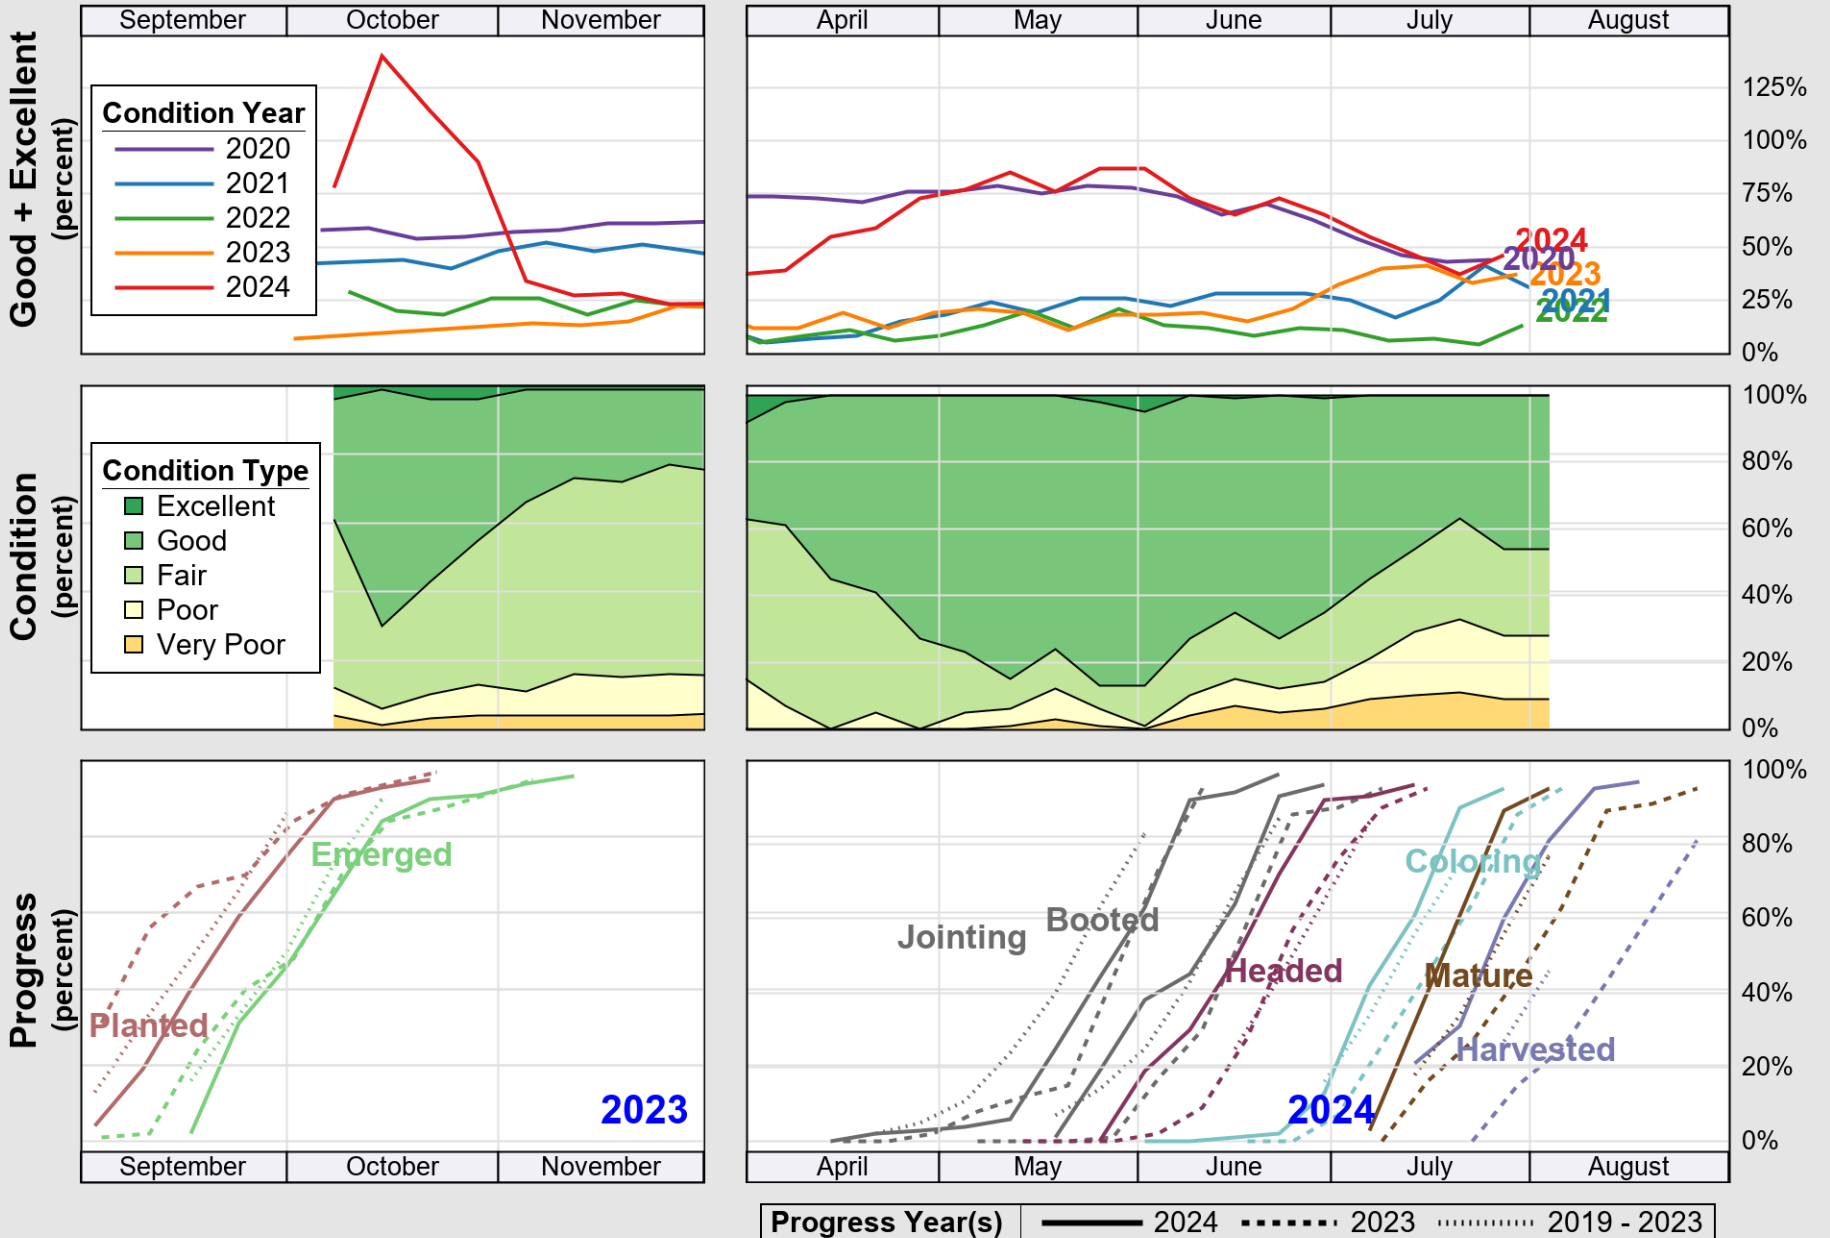

USDA

Crop Progress and Condition: Barley in Wyoming , 2024

NASS

Progress Year(s) ——— 2024 ······ 2023 ········· 2019 - 2023

Source: National Agricultural Statistics Service (NASS), Crop Progress Report

USDA

Crop Progress and Condition: Corn in Wyoming , 2024

NASS

Progress Year(s) ——— 2024 2023 2019 - 2023

Source: National Agricultural Statistics Service (NASS), Crop Progress Report

USDA

Crop Progress and Condition: Pasture and Range in Wyoming , 2024

NASS

Source: National Agricultural Statistics Service (NASS), Crop Progress Report

USDA

Crop Progress and Condition: Sugar Beets in Wyoming , 2024

NASS

Progress Year(s) ——— 2024 - - - - - 2023 ······ 2019 - 2023

Source: National Agricultural Statistics Service (NASS), Crop Progress Report

USDA

Crop Progress and Condition: Winter Wheat in Wyoming, 2024

NASS

Source: National Agricultural Statistics Service (NASS), Crop Progress Report