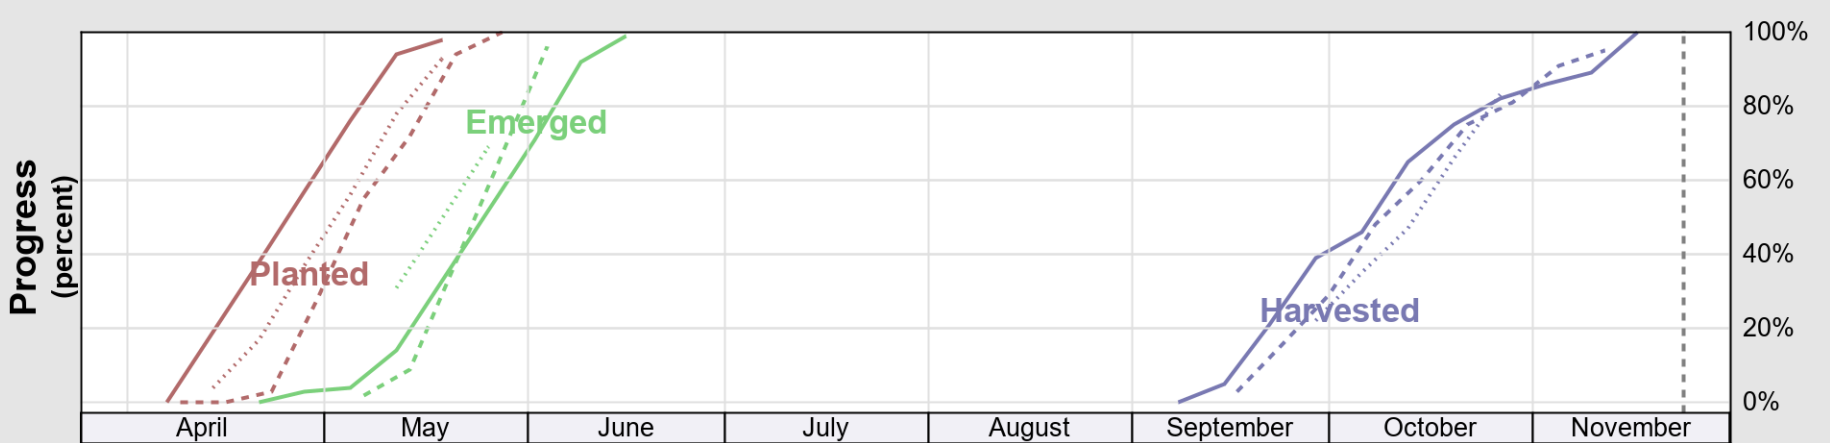

Crop Progress and Condition: Corn in Wyoming , 2024

NASS

Progress Year(s) ——— 2024 2023 2019 - 2023

Source: National Agricultural Statistics Service (NASS), Crop Progress Report

USDA

Crop Progress and Condition: Pasture and Range in Wyoming , 2024

NASS

Source: National Agricultural Statistics Service (NASS), Crop Progress Report

USDA

Crop Progress and Condition: Sugar Beets in Wyoming , 2024

NASS

Progress Year(s) ——— 2024 - - - - - 2023 ······ 2019 - 2023

Source: National Agricultural Statistics Service (NASS), Crop Progress Report

USDA

Crop Progress and Condition: Winter Wheat in Wyoming, 2024

NASS

Source: National Agricultural Statistics Service (NASS), Crop Progress Report