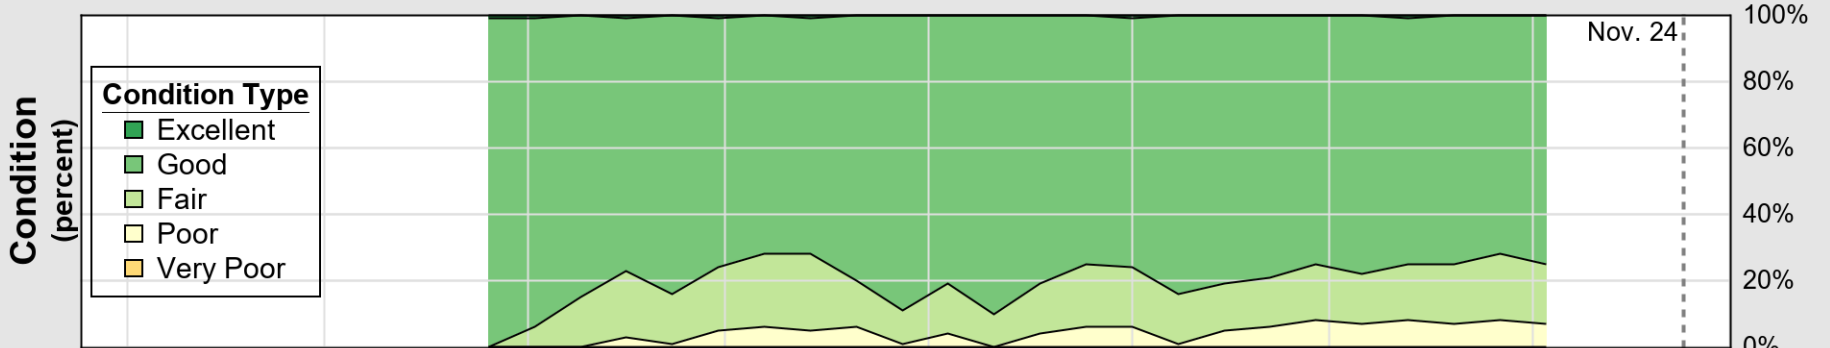

USDA

Crop Progress and Condition: Barley in Wyoming , 2024

NASS

Progress Year(s) ——— 2024 ······ 2023 ········· 2019 - 2023

Source: National Agricultural Statistics Service (NASS), Crop Progress Report

USDA

Crop Progress and Condition: Corn in Wyoming , 2024

NASS

Progress Year(s) ——— 2024 2023 2019 - 2023

Source: National Agricultural Statistics Service (NASS), Crop Progress Report

USDA

Crop Progress and Condition: Pasture and Range in Wyoming , 2024

NASS

Source: National Agricultural Statistics Service (NASS), Crop Progress Report

USDA

Crop Progress and Condition: Sugar Beets in Wyoming , 2024

NASS

Progress Year(s) ——— 2024 - - - - - 2023 ······ 2019 - 2023