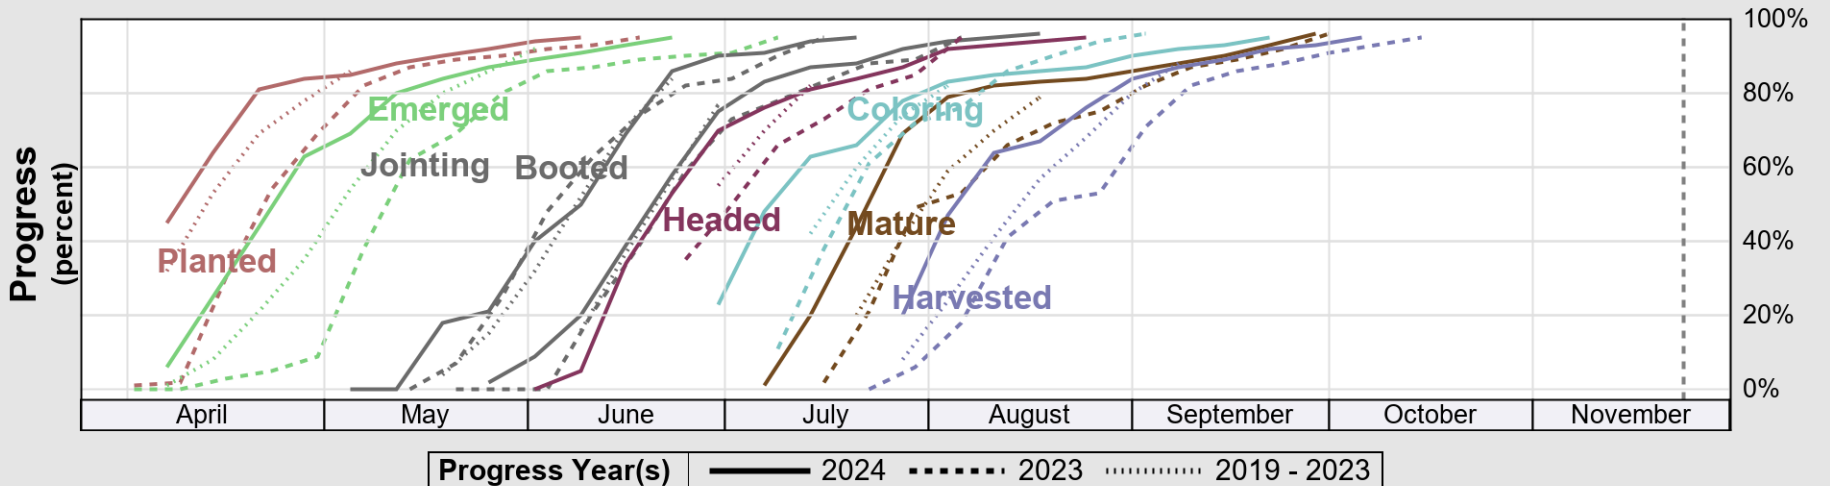

USDA

Crop Progress and Condition: Barley in Wyoming , 2024

NASS

Progress Year(s) ——— 2024 ······ 2023 ········· 2019 - 2023

Source: National Agricultural Statistics Service (NASS), Crop Progress Report

USDA

Crop Progress and Condition: Corn in Wyoming , 2024

NASS

Progress Year(s) ——— 2024 2023 2019 - 2023

Source: National Agricultural Statistics Service (NASS), Crop Progress Report

USDA

Crop Progress and Condition: Pasture and Range in Wyoming , 2024

NASS

Source: National Agricultural Statistics Service (NASS), Crop Progress Report

USDA

Crop Progress and Condition: Sugar Beets in Wyoming , 2024

NASS

Progress Year(s) ——— 2024 - - - - - 2023 ······ 2019 - 2023