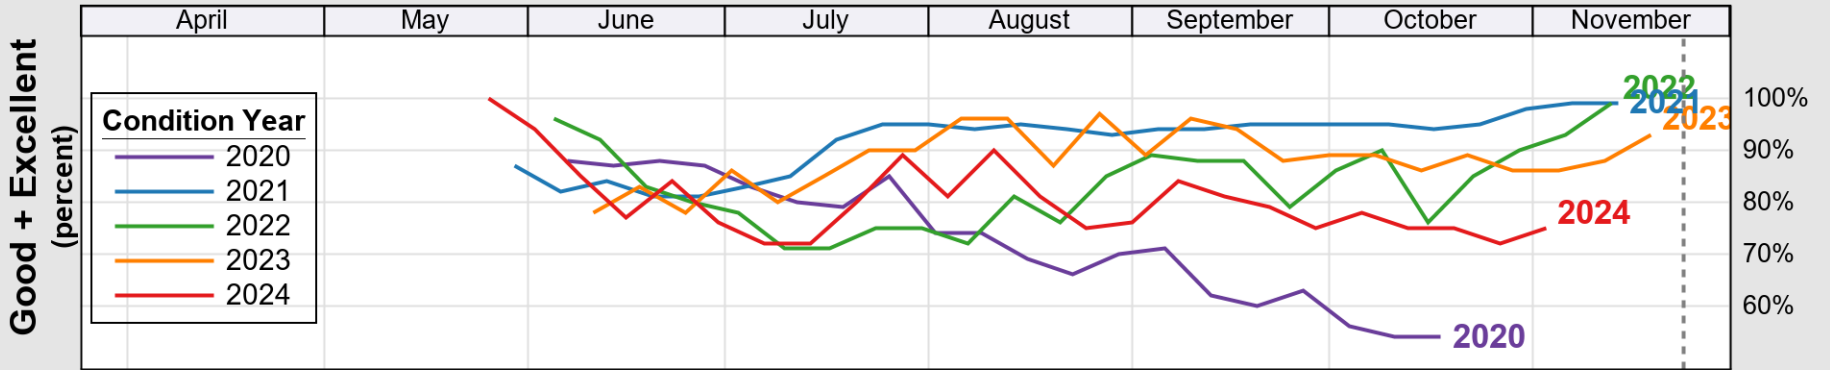

USDA

Crop Progress and Condition: Barley in Wyoming , 2024

NASS

Progress Year(s) ——— 2024 ······ 2023 ········· 2019 - 2023

Source: National Agricultural Statistics Service (NASS), Crop Progress Report

USDA

Crop Progress and Condition: Corn in Wyoming , 2024

NASS

Progress Year(s) ——— 2024 2023 2019 - 2023

Source: National Agricultural Statistics Service (NASS), Crop Progress Report

USDA

Crop Progress and Condition: Pasture and Range in Wyoming , 2024

NASS

Source: National Agricultural Statistics Service (NASS), Crop Progress Report

USDA

Crop Progress and Condition: Sugar Beets in Wyoming , 2024

NASS

Progress Year(s) ——— 2024 - - - - - 2023 ······ 2019 - 2023