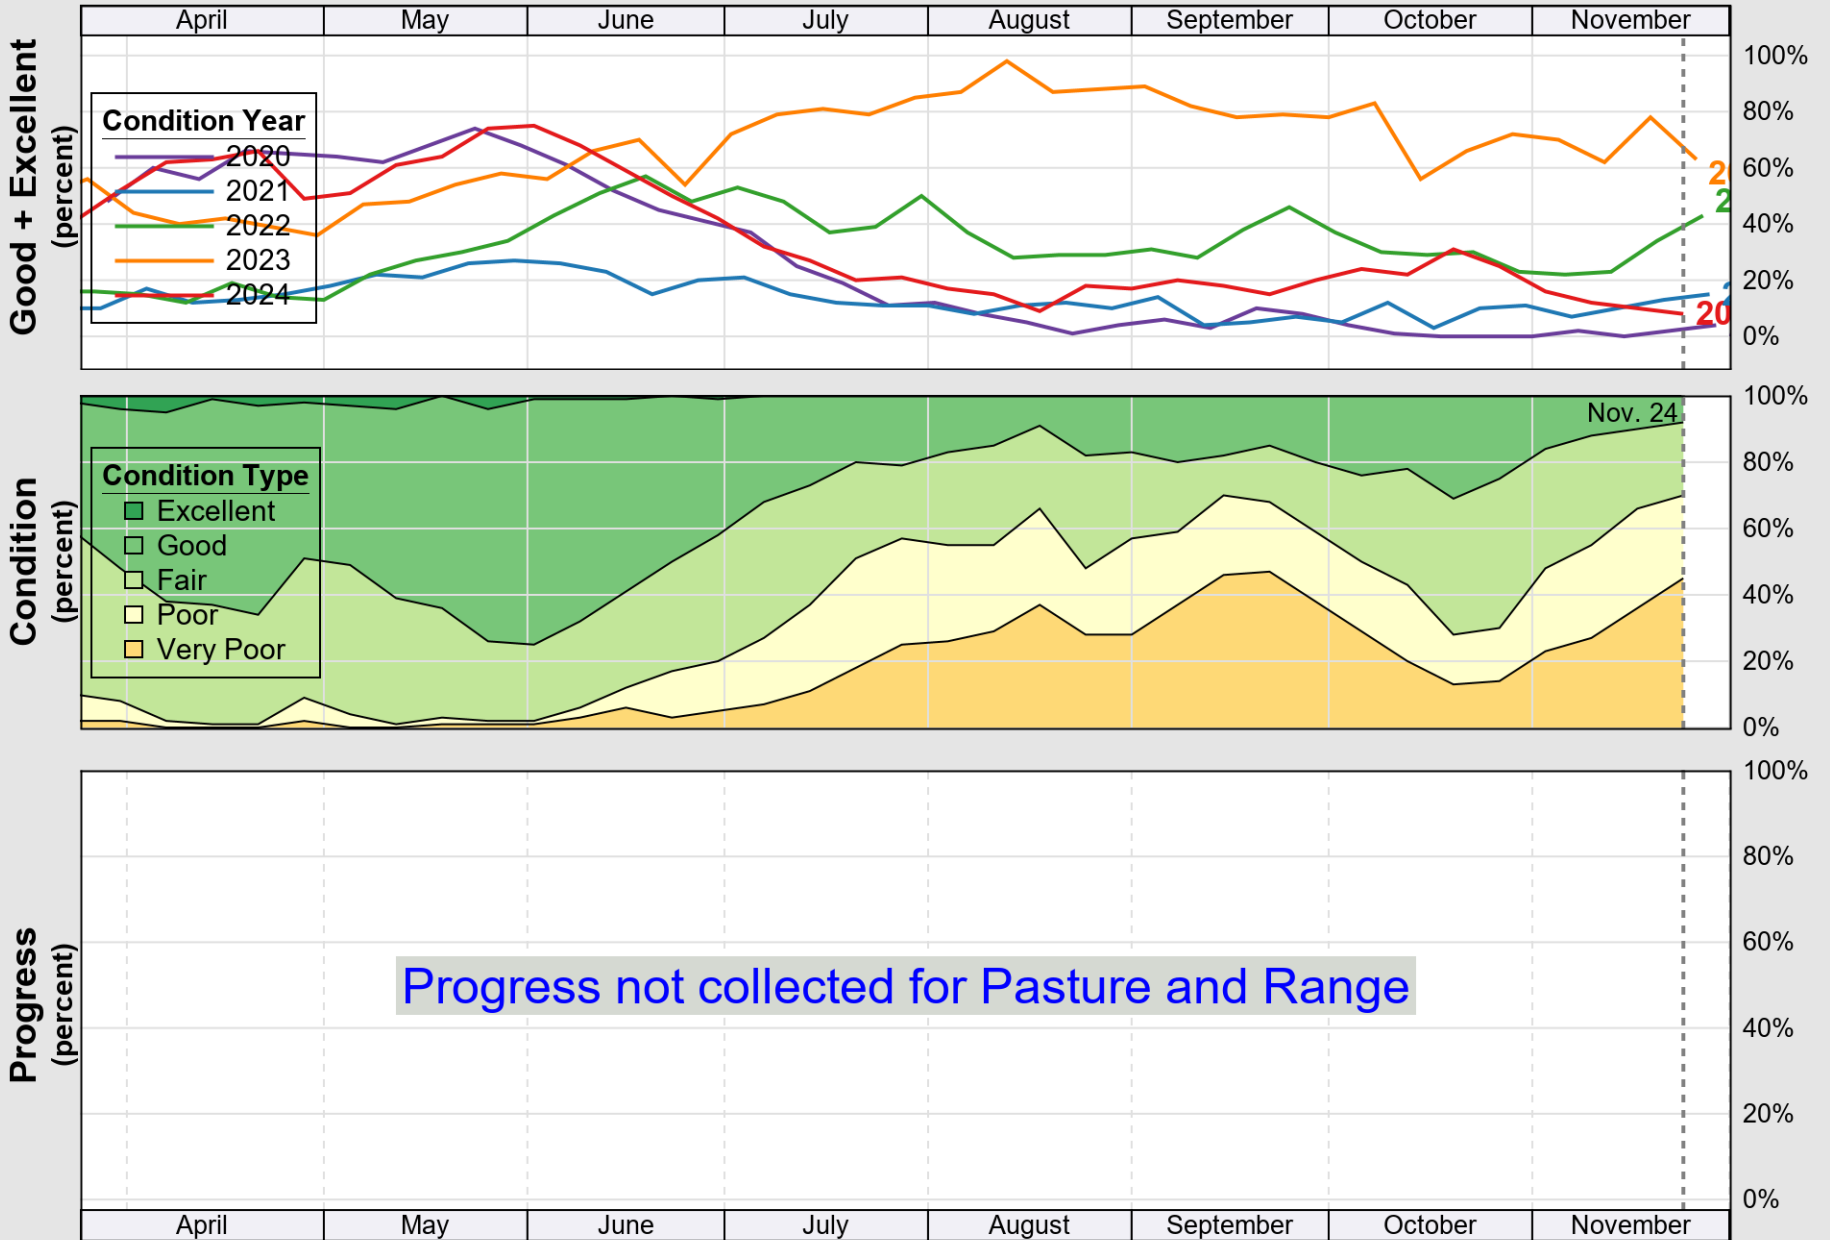

USDA

Crop Progress and Condition: Barley in Wyoming , 2024

NASS

Progress Year(s) ——— 2024 ······ 2023 ········· 2019 - 2023

Source: National Agricultural Statistics Service (NASS), Crop Progress Report

USDA

Crop Progress and Condition: Corn in Wyoming , 2024

NASS

Progress Year(s) ——— 2024 2023 2019 - 2023

Source: National Agricultural Statistics Service (NASS), Crop Progress Report

USDA

Crop Progress and Condition: Pasture and Range in Wyoming , 2024

NASS

Source: National Agricultural Statistics Service (NASS), Crop Progress Report

USDA

Crop Progress and Condition: Sugar Beets in Wyoming , 2024

NASS

Progress Year(s) ——— 2024 - - - - - 2023 ······ 2019 - 2023