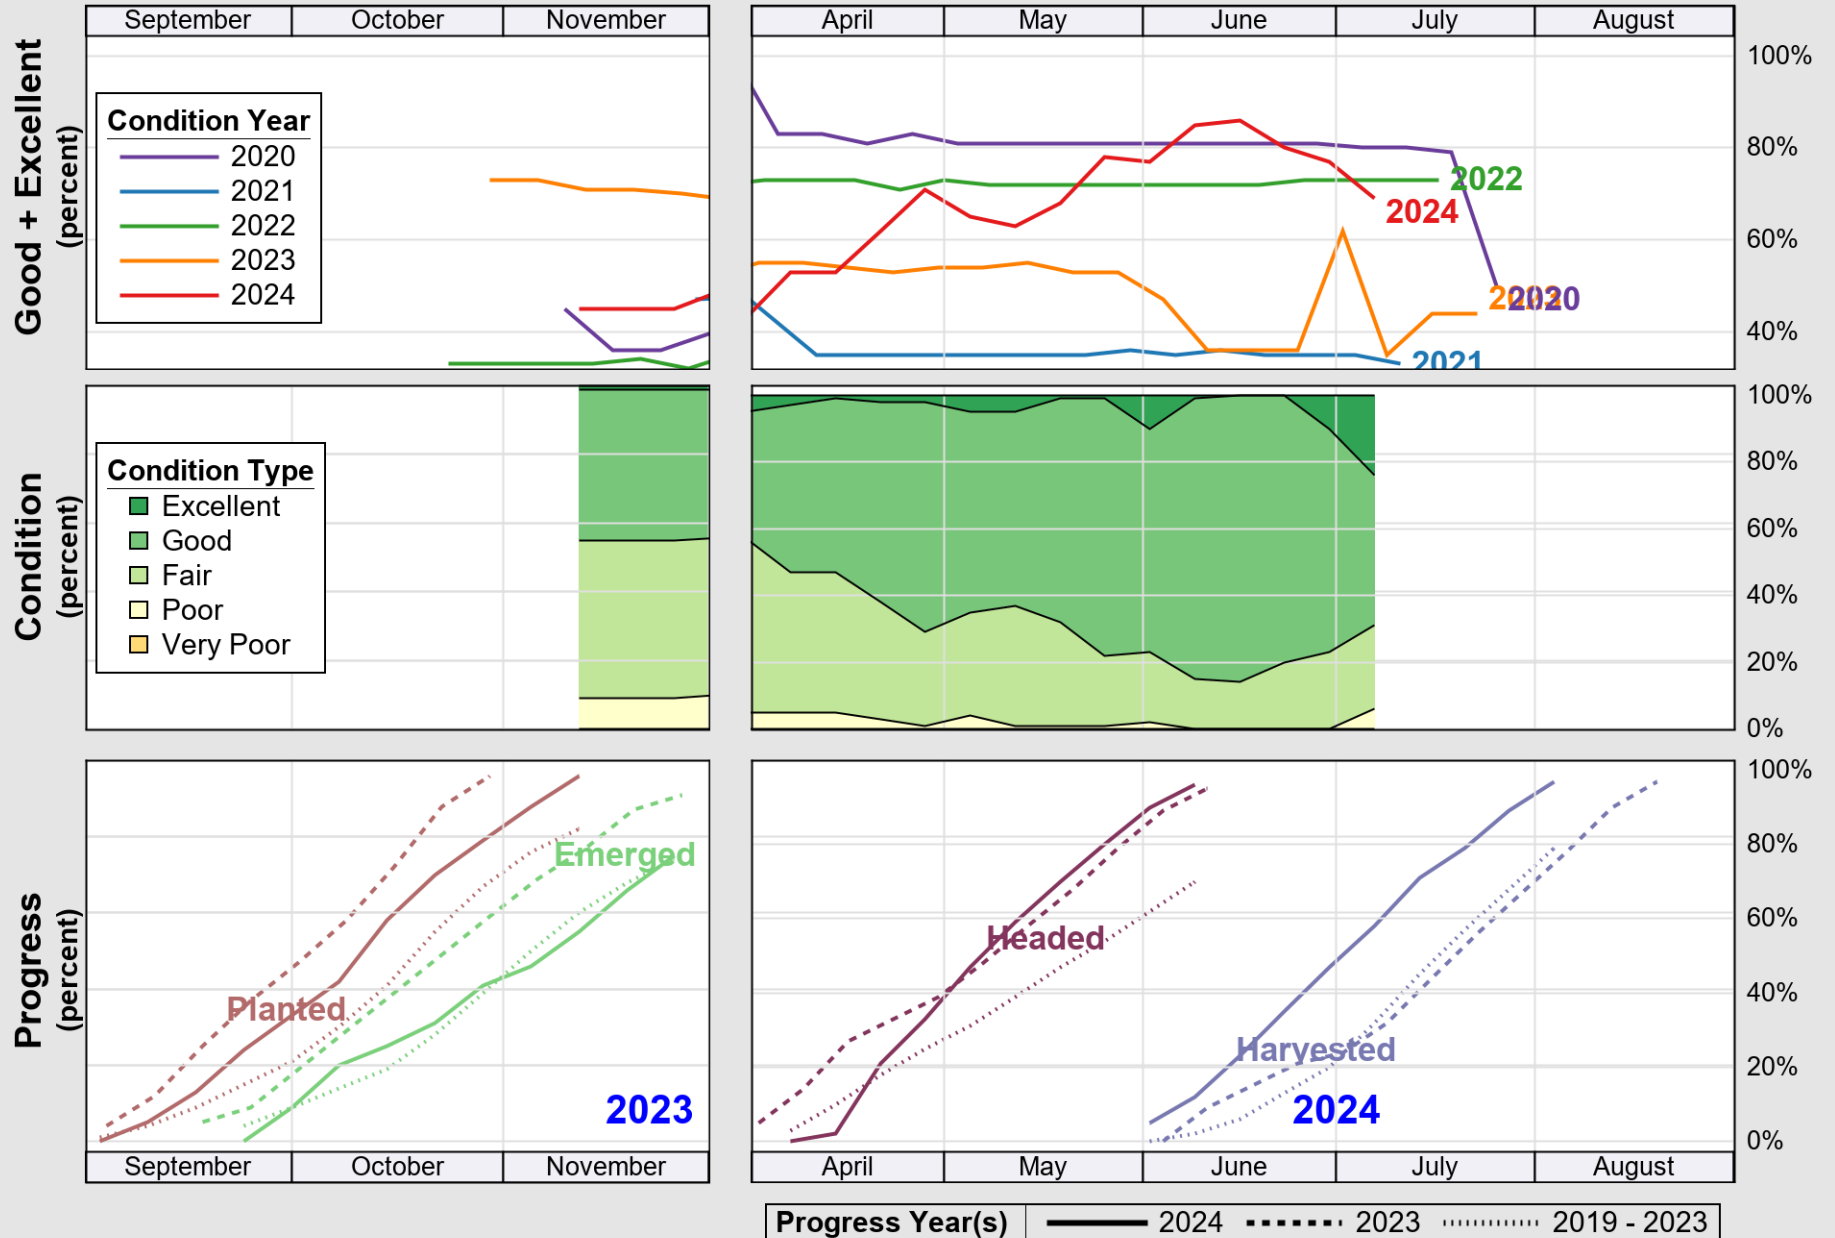

USDA

Crop Progress and Condition: Corn in West Virginia , 2024

NASS

Source: National Agricultural Statistics Service (NASS), Crop Progress Report

USDA Crop Progress and Condition: Pasture and Range in West Virginia , 2024 **NASS**

Source: National Agricultural Statistics Service (NASS), Crop Progress Report

USDA

Crop Progress and Condition: Soybeans in West Virginia , 2024

NASS

Source: National Agricultural Statistics Service (NASS), Crop Progress Report

USDA

Crop Progress and Condition: Winter Wheat in West Virginia , 2024

NASS

Source: National Agricultural Statistics Service (NASS), Crop Progress Report