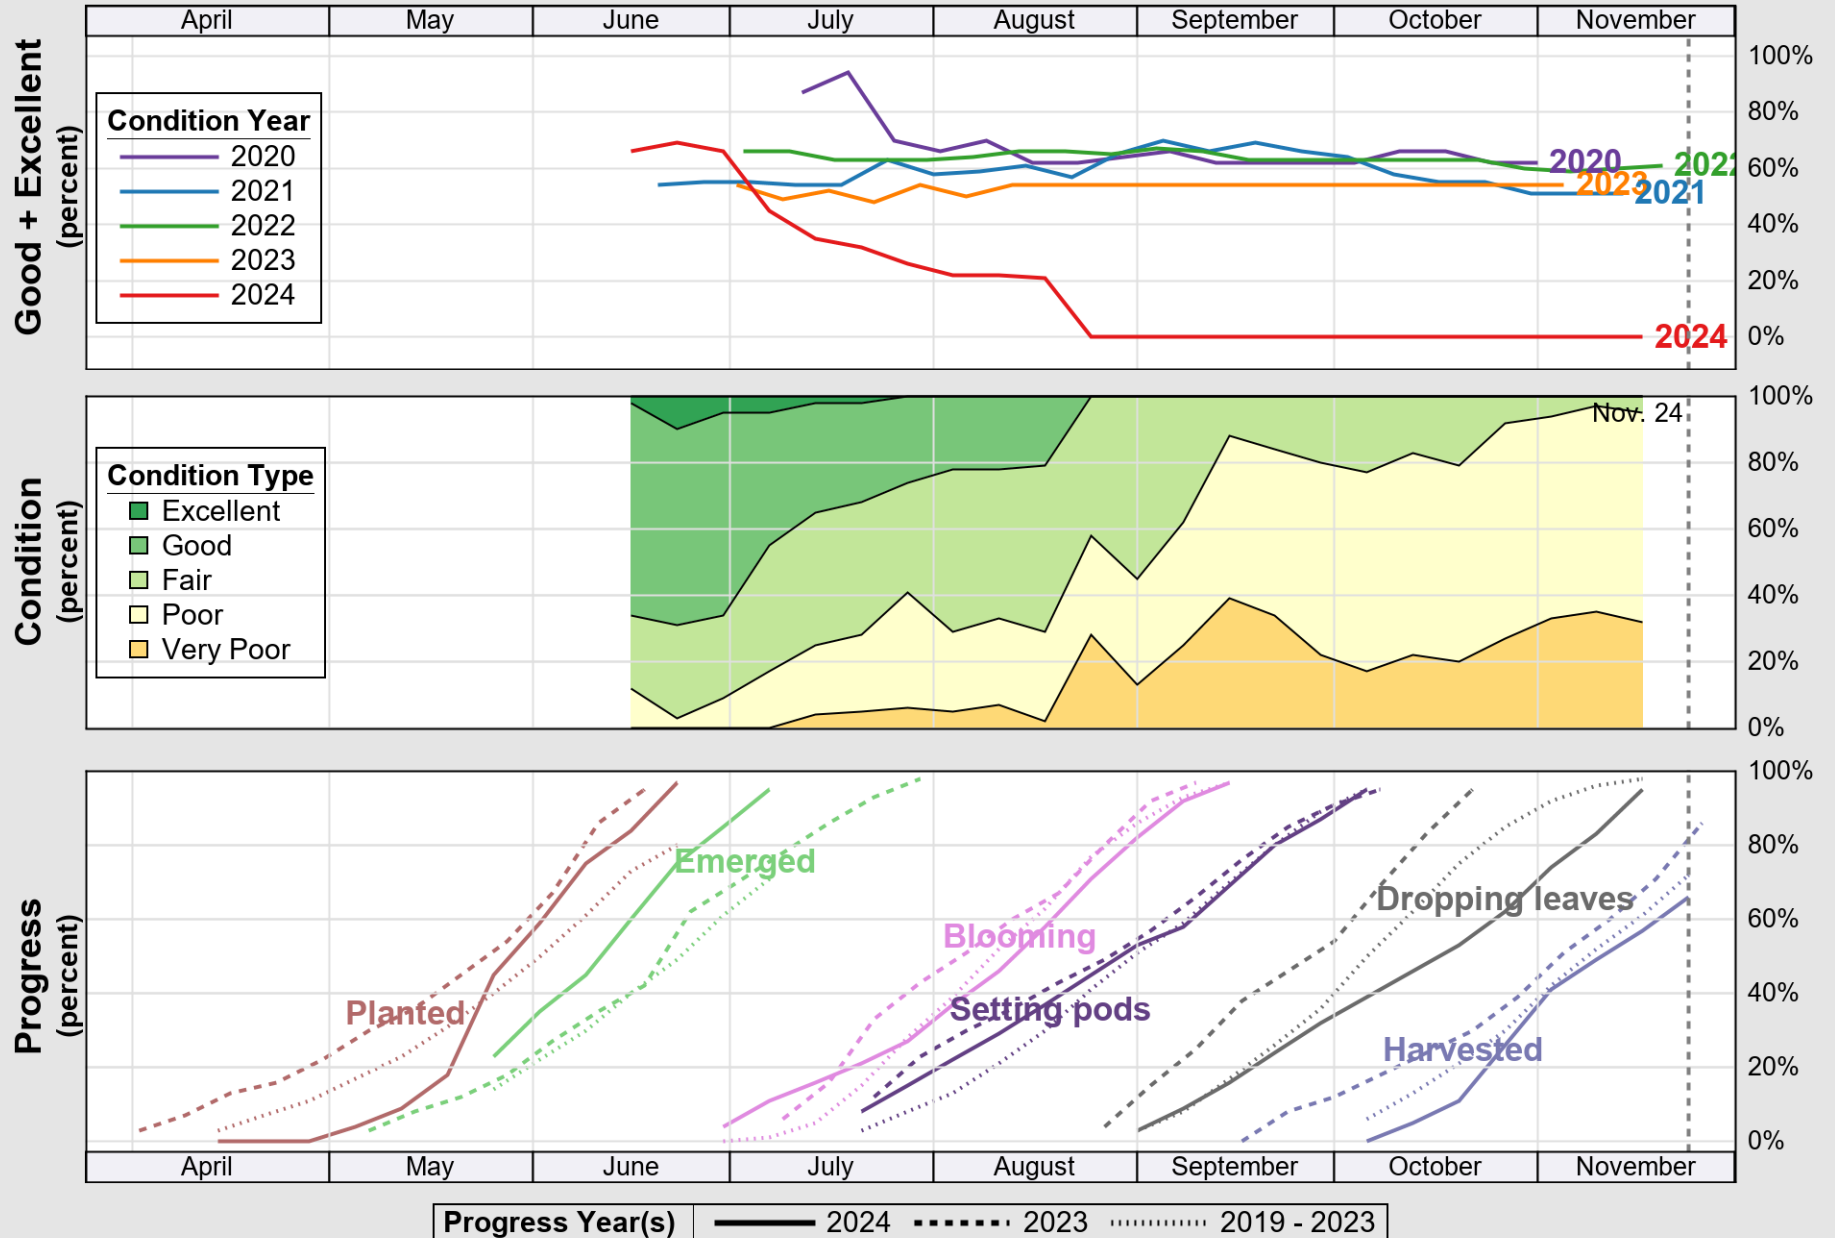

USDA

Crop Progress and Condition: Corn in West Virginia , 2024

NASS

Source: National Agricultural Statistics Service (NASS), Crop Progress Report

USDA Crop Progress and Condition: Pasture and Range in West Virginia , 2024 **NASS**

Source: National Agricultural Statistics Service (NASS), Crop Progress Report

USDA

Crop Progress and Condition: Soybeans in West Virginia , 2024

NASS

Source: National Agricultural Statistics Service (NASS), Crop Progress Report

USDA

Crop Progress and Condition: Winter Wheat in West Virginia , 2024

NASS

Source: National Agricultural Statistics Service (NASS), Crop Progress Report