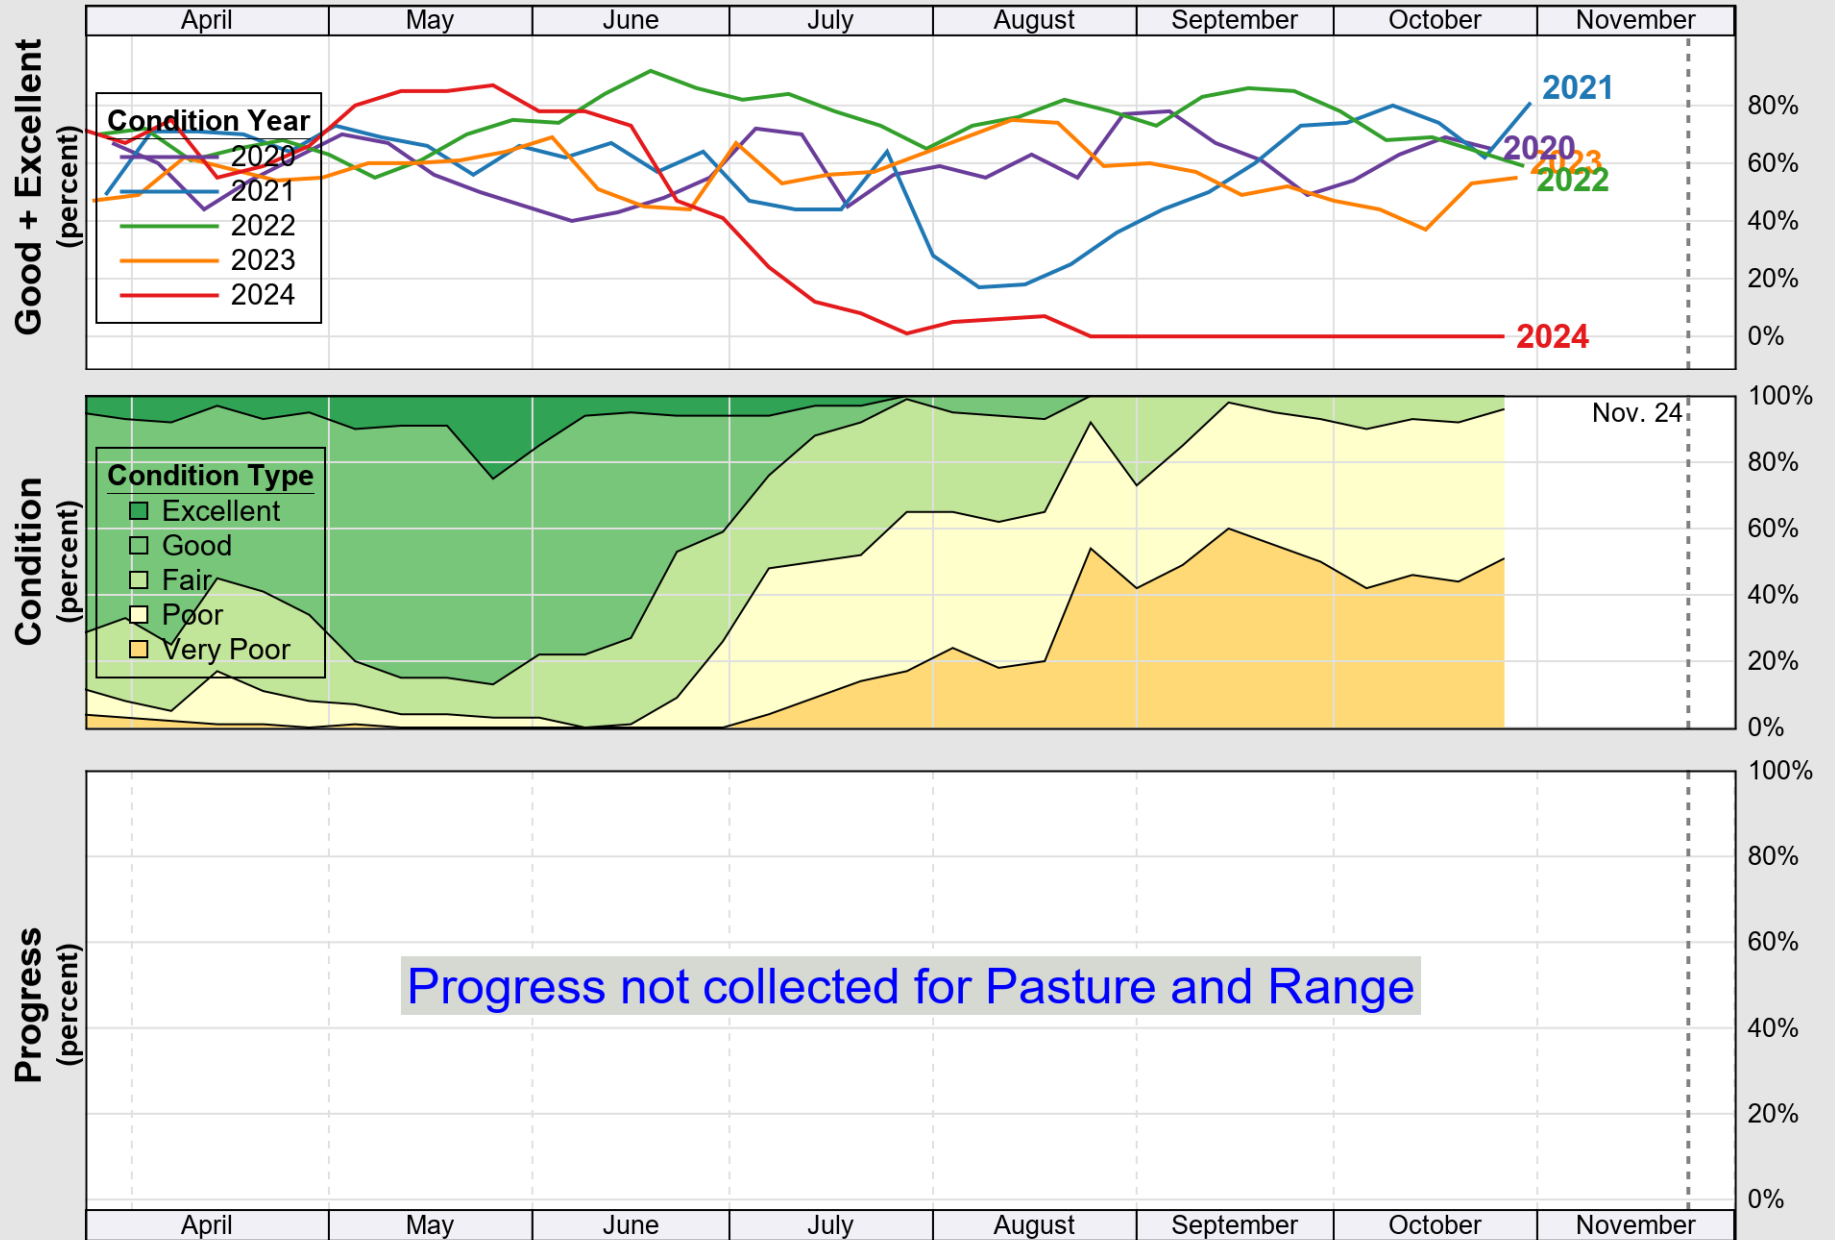

USDA

Crop Progress and Condition: Corn in West Virginia , 2024

NASS

Source: National Agricultural Statistics Service (NASS), Crop Progress Report

USDA Crop Progress and Condition: Pasture and Range in West Virginia , 2024 **NASS**

Source: National Agricultural Statistics Service (NASS), Crop Progress Report

USDA

Crop Progress and Condition: Soybeans in West Virginia , 2024

NASS

Source: National Agricultural Statistics Service (NASS), Crop Progress Report

USDA

Crop Progress and Condition: Winter Wheat in West Virginia , 2024

NASS

Source: National Agricultural Statistics Service (NASS), Crop Progress Report