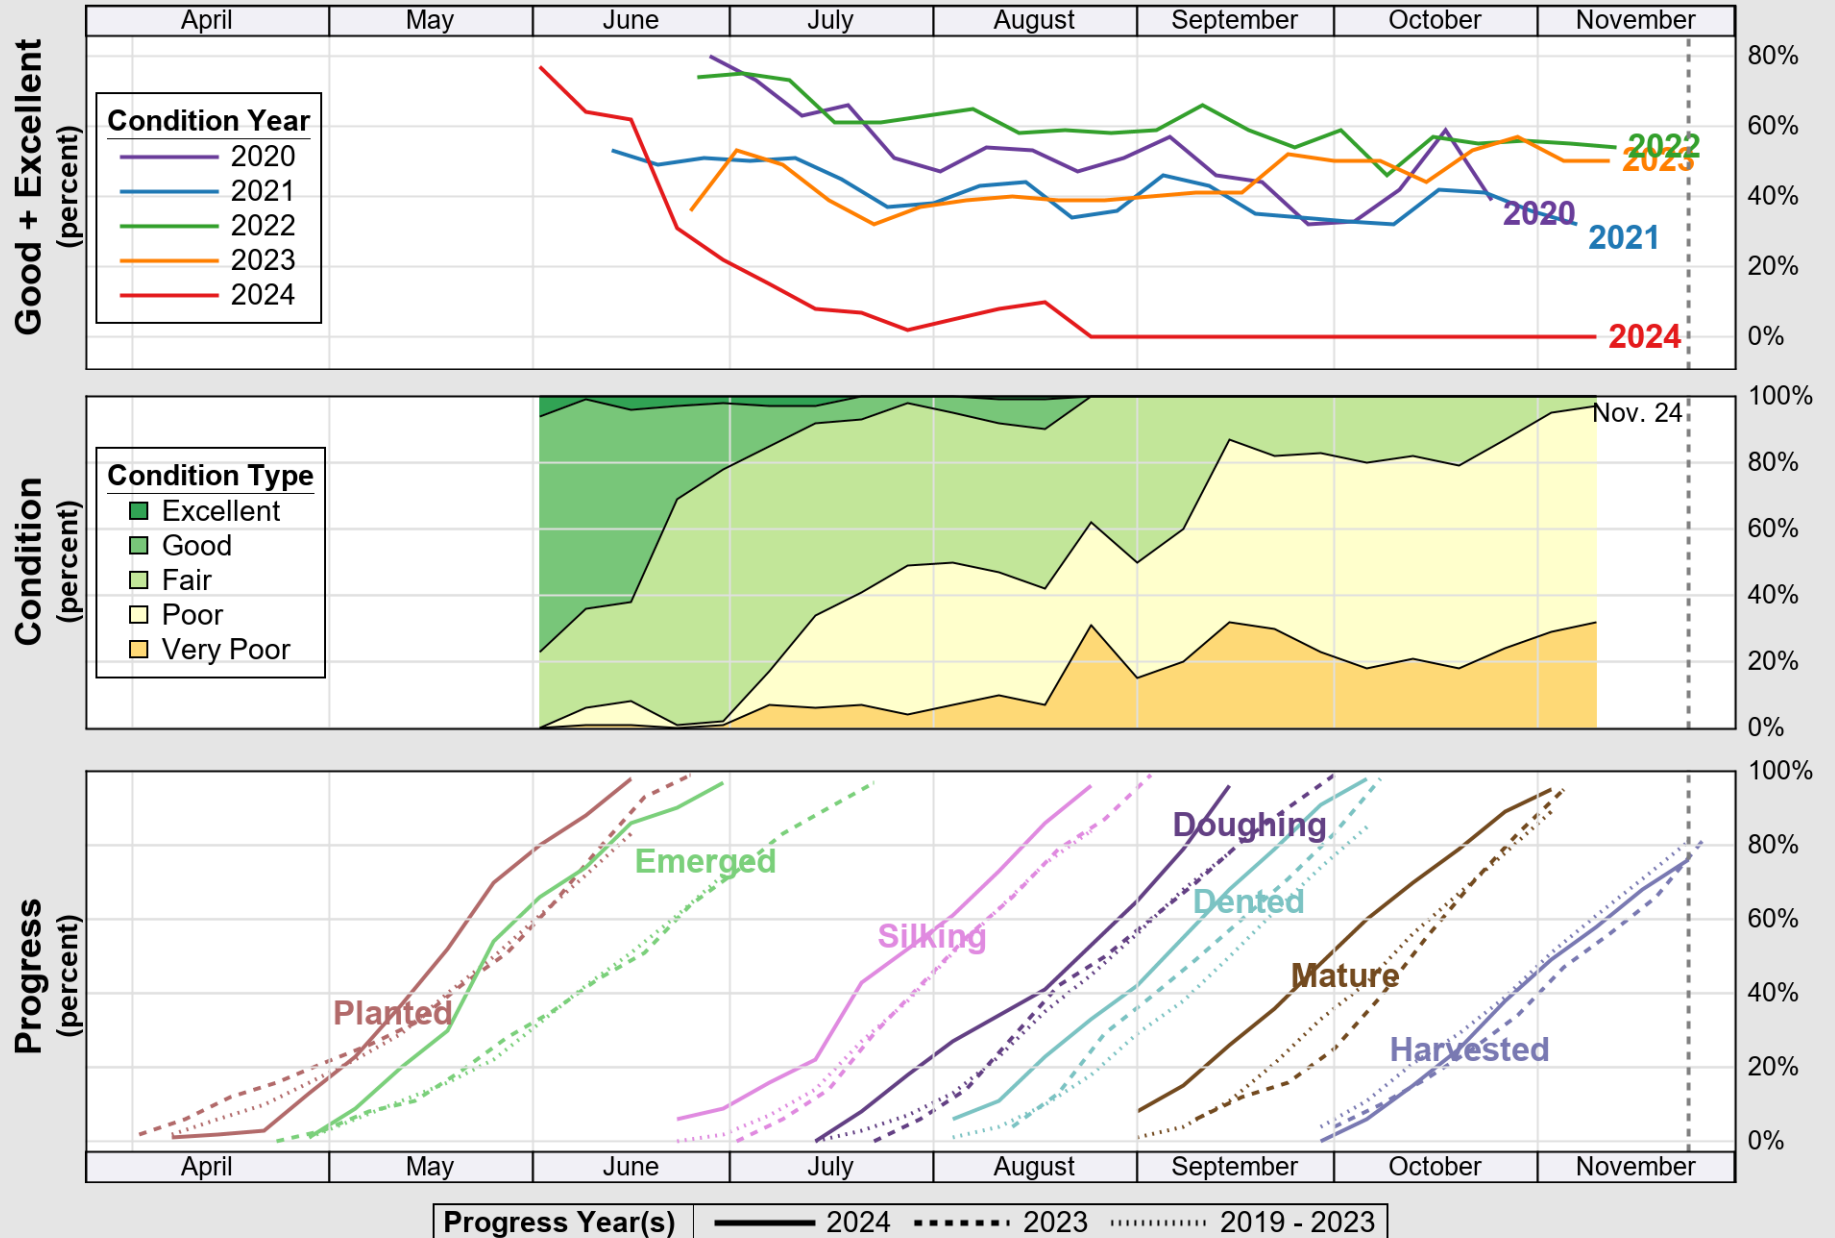

USDA

Crop Progress and Condition: Corn in West Virginia , 2024

NASS

Source: National Agricultural Statistics Service (NASS), Crop Progress Report

USDA Crop Progress and Condition: Pasture and Range in West Virginia , 2024 **NASS**

Source: National Agricultural Statistics Service (NASS), Crop Progress Report

USDA

Crop Progress and Condition: Soybeans in West Virginia , 2024

NASS

Source: National Agricultural Statistics Service (NASS), Crop Progress Report

USDA

Crop Progress and Condition: Winter Wheat in West Virginia , 2024

NASS

Source: National Agricultural Statistics Service (NASS), Crop Progress Report