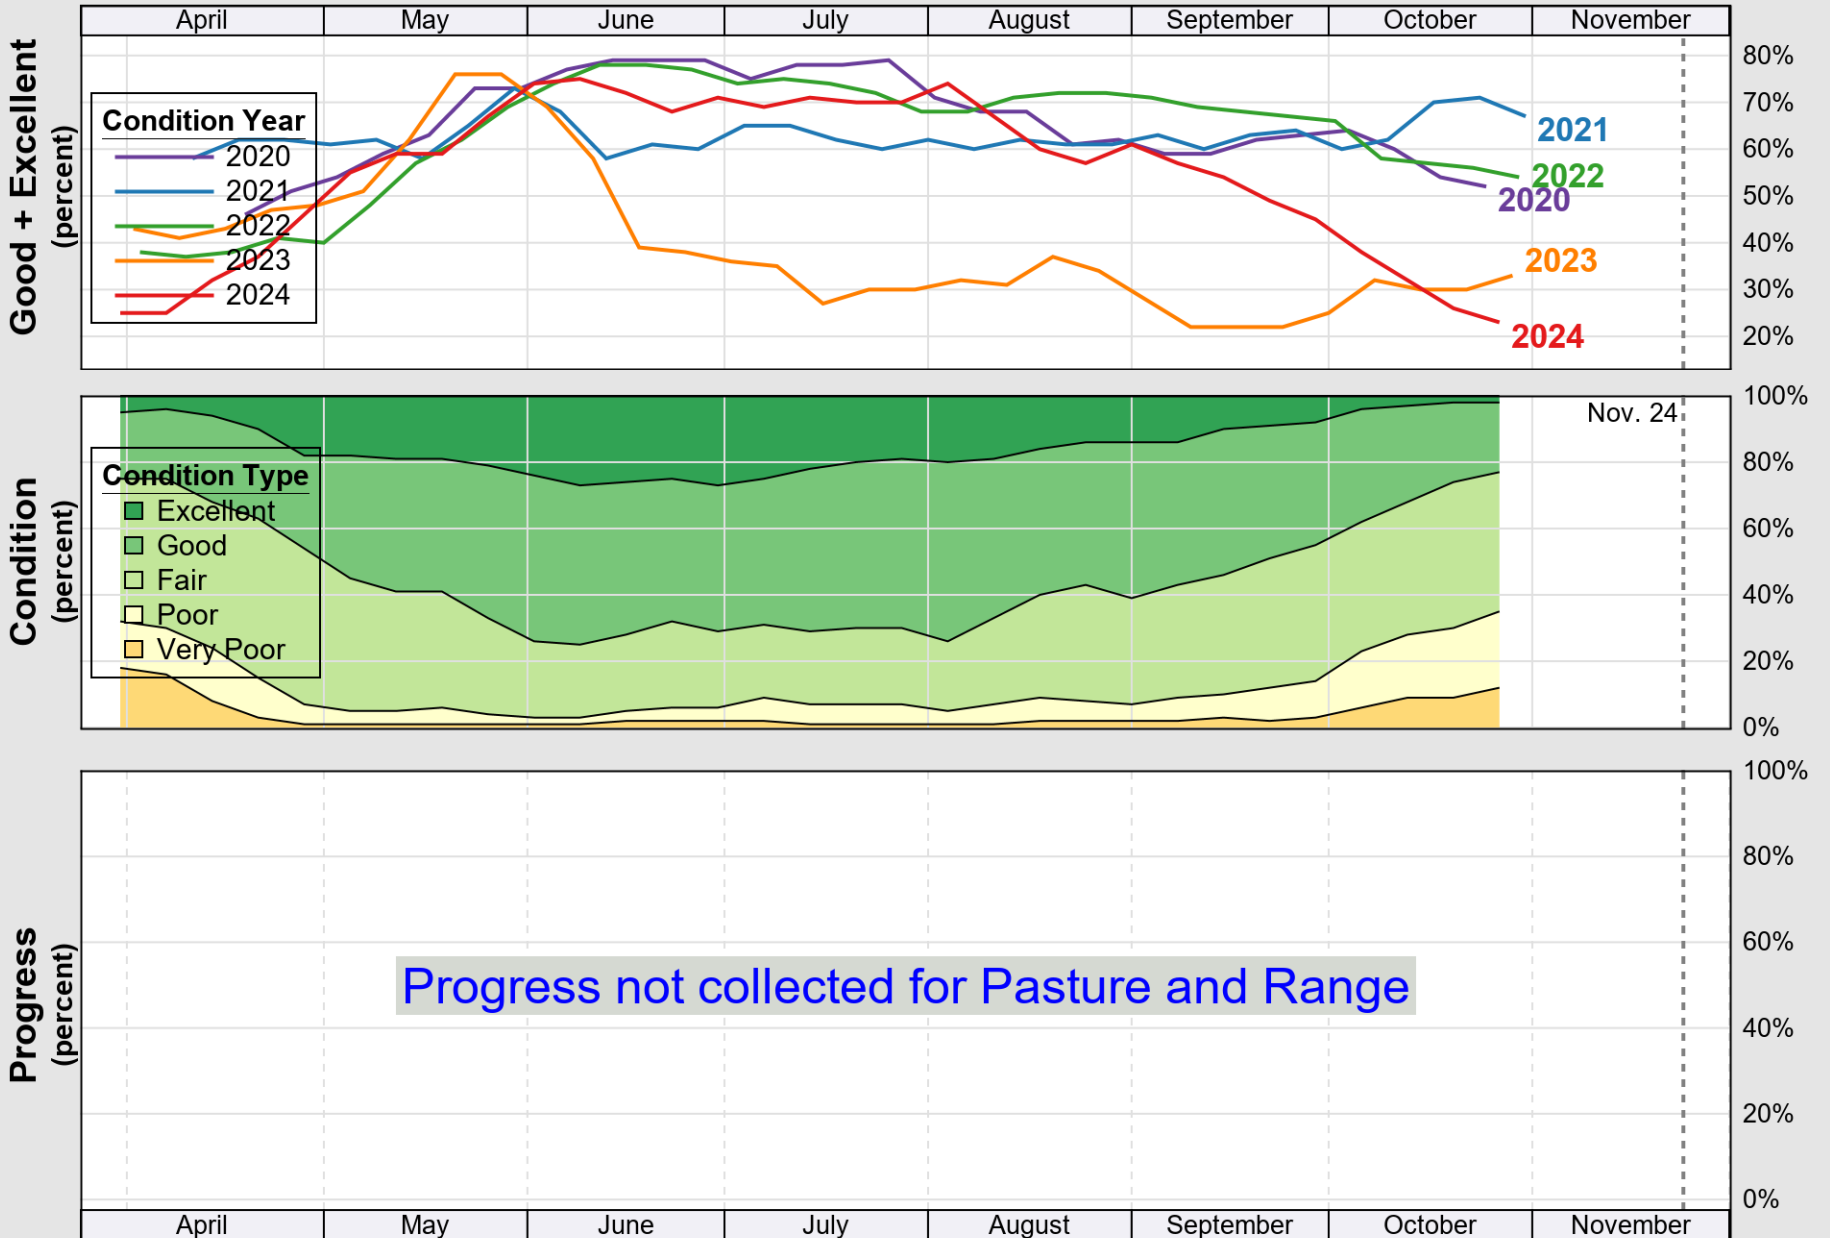

# Crop Progress and Condition: Corn in Wisconsin , 2024

NASS

Source: National Agricultural Statistics Service (NASS), Crop Progress Report

USDA

# Crop Progress and Condition: Oats in Wisconsin , 2024

NASS

Source: National Agricultural Statistics Service (NASS), Crop Progress Report

Source: National Agricultural Statistics Service (NASS), Crop Progress Report