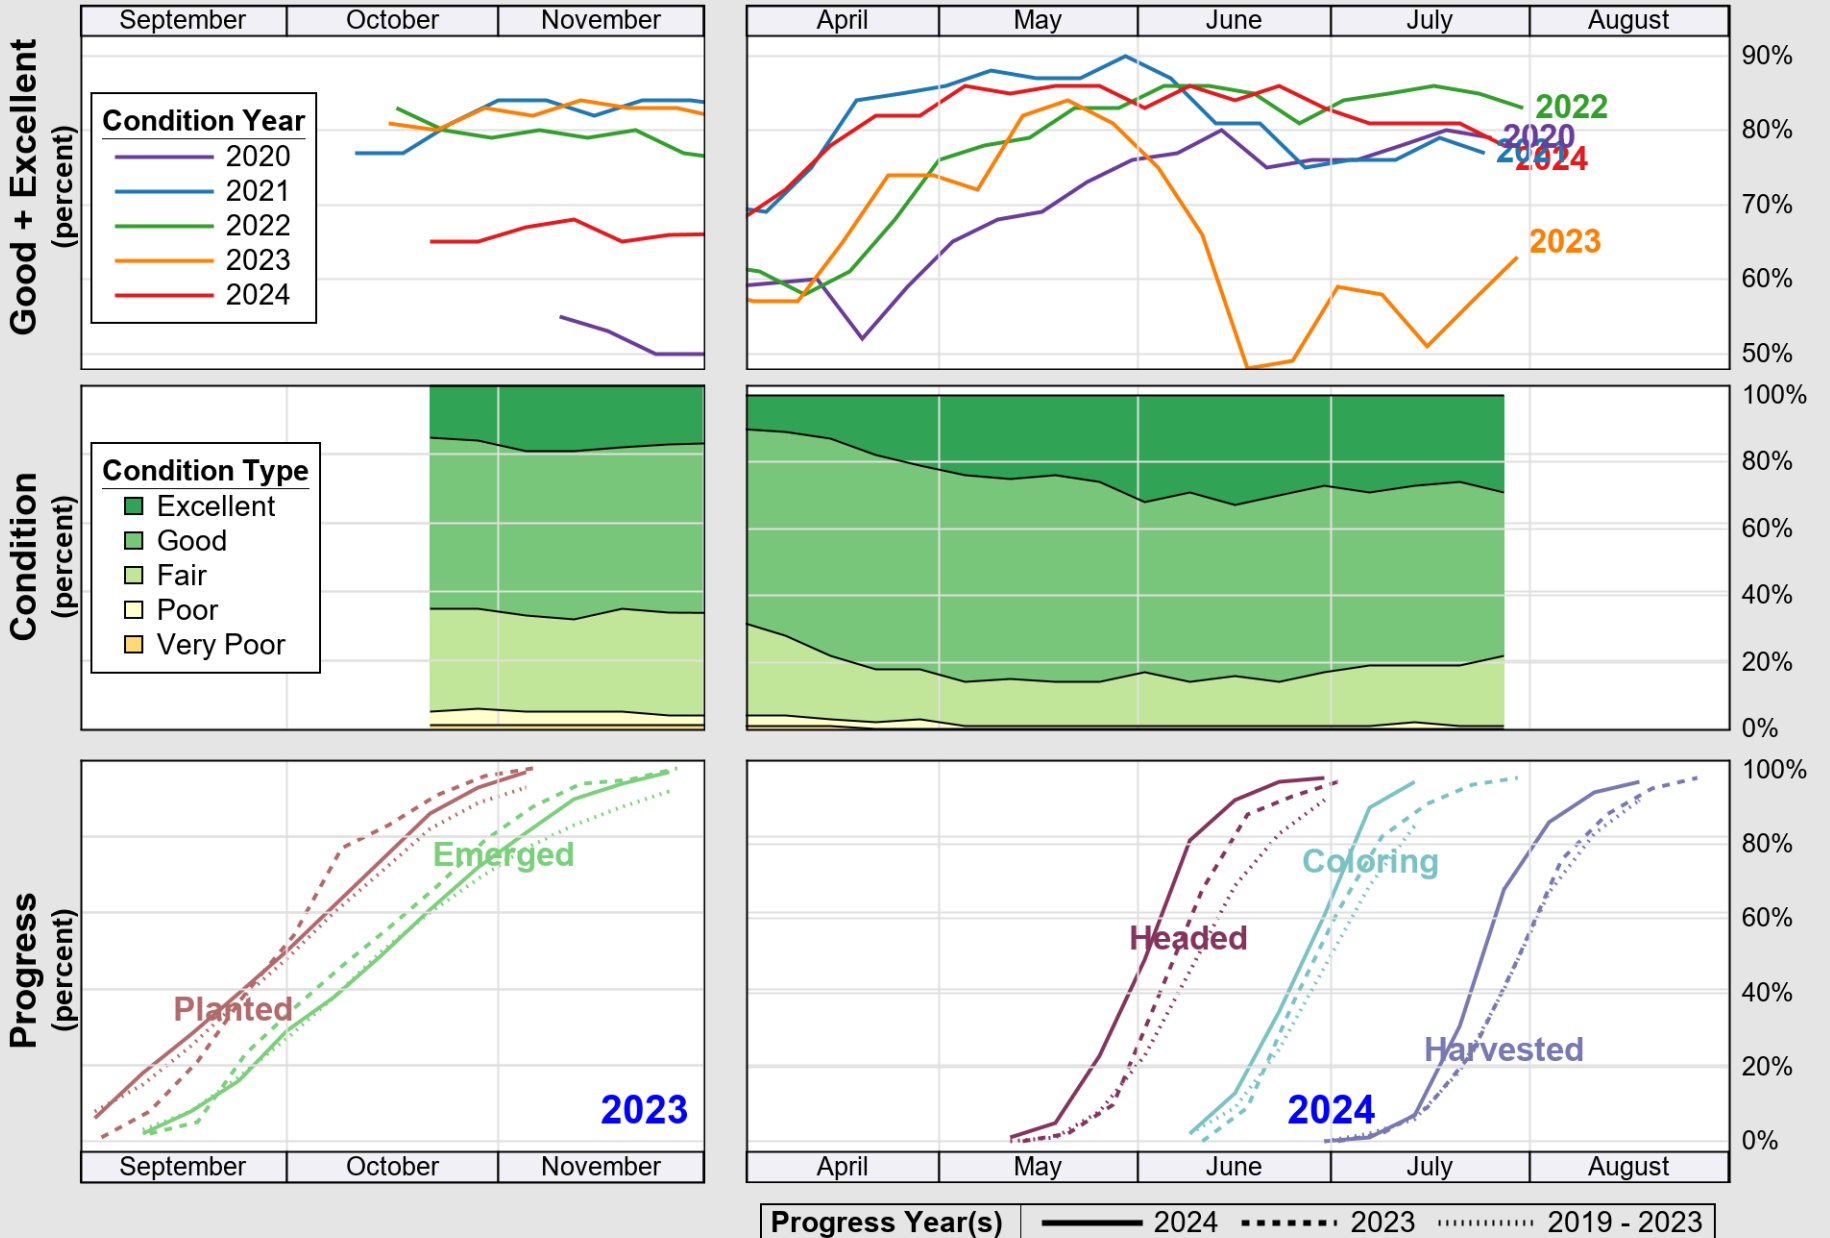

# Crop Progress and Condition: Corn in Wisconsin , 2024

NASS

Source: National Agricultural Statistics Service (NASS), Crop Progress Report

USDA

# Crop Progress and Condition: Soybeans in Wisconsin , 2024

NASS

Source: National Agricultural Statistics Service (NASS), Crop Progress Report

USDA

# Crop Progress and Condition: Winter Wheat in Wisconsin , 2024

NASS

Source: National Agricultural Statistics Service (NASS), Crop Progress Report