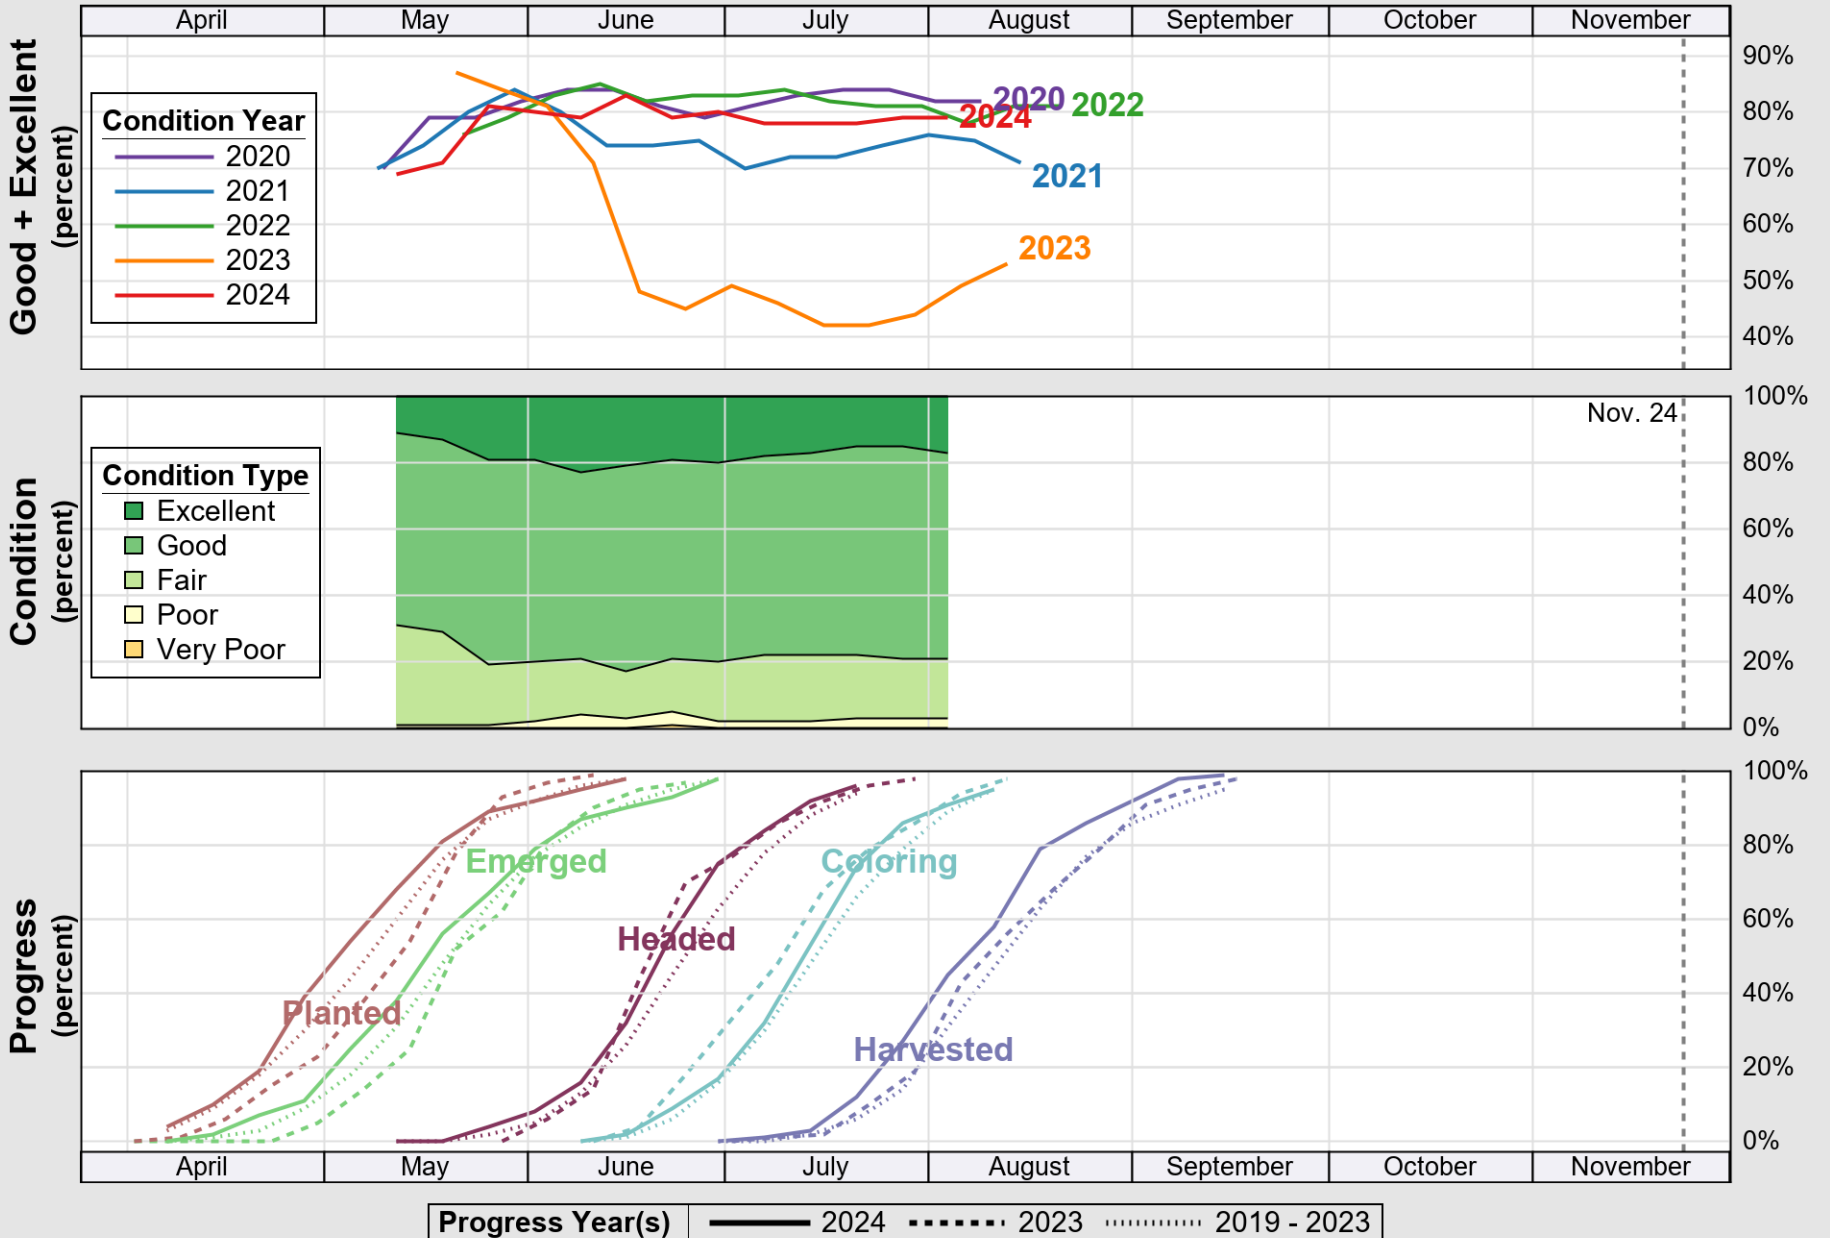

# Crop Progress and Condition: Corn in Wisconsin , 2024

NASS

Source: National Agricultural Statistics Service (NASS), Crop Progress Report

USDA

# Crop Progress and Condition: Oats in Wisconsin , 2024

NASS

Source: National Agricultural Statistics Service (NASS), Crop Progress Report

Source: National Agricultural Statistics Service (NASS), Crop Progress Report