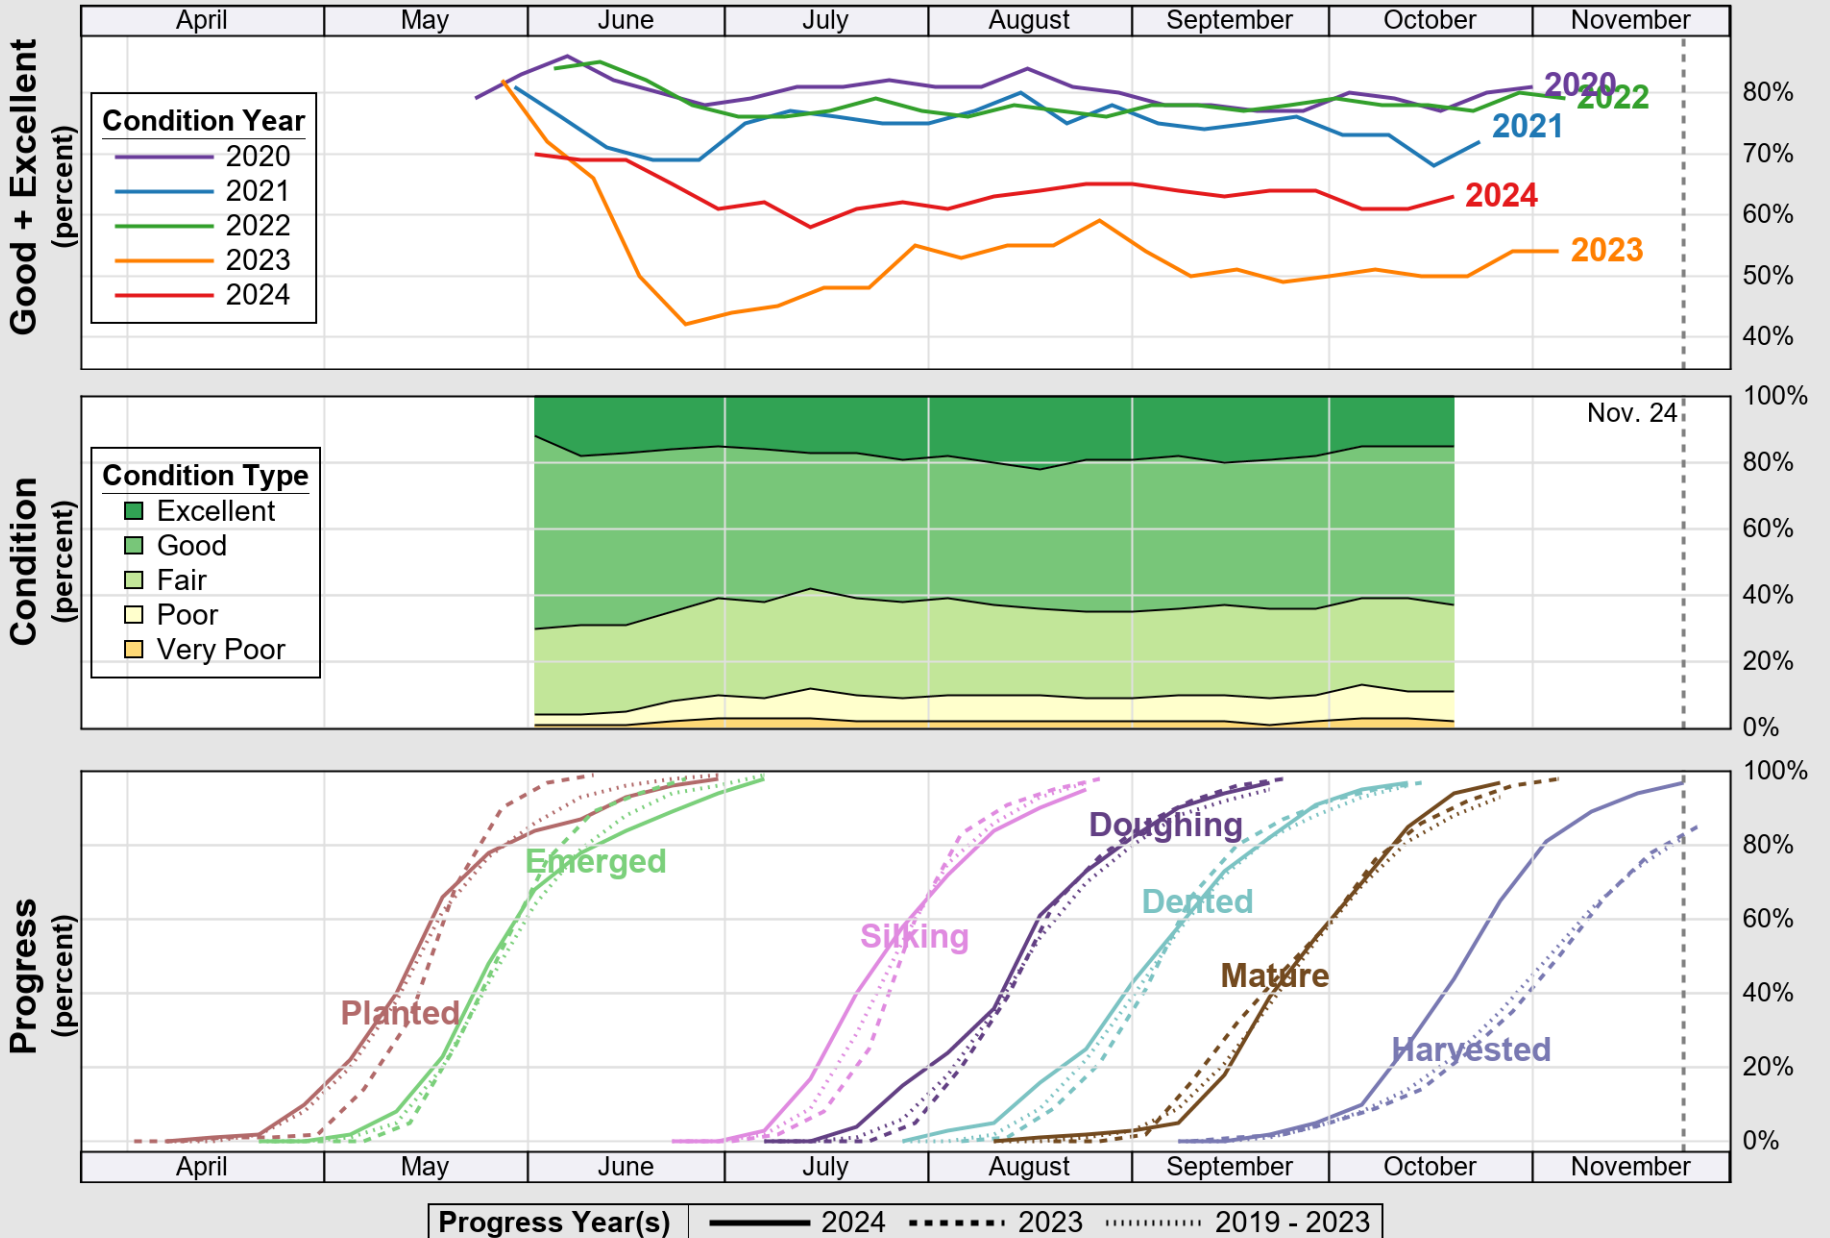

# Crop Progress and Condition: Corn in Wisconsin , 2024

NASS

Source: National Agricultural Statistics Service (NASS), Crop Progress Report

USDA

# Crop Progress and Condition: Oats in Wisconsin , 2024

NASS

Source: National Agricultural Statistics Service (NASS), Crop Progress Report

Source: National Agricultural Statistics Service (NASS), Crop Progress Report