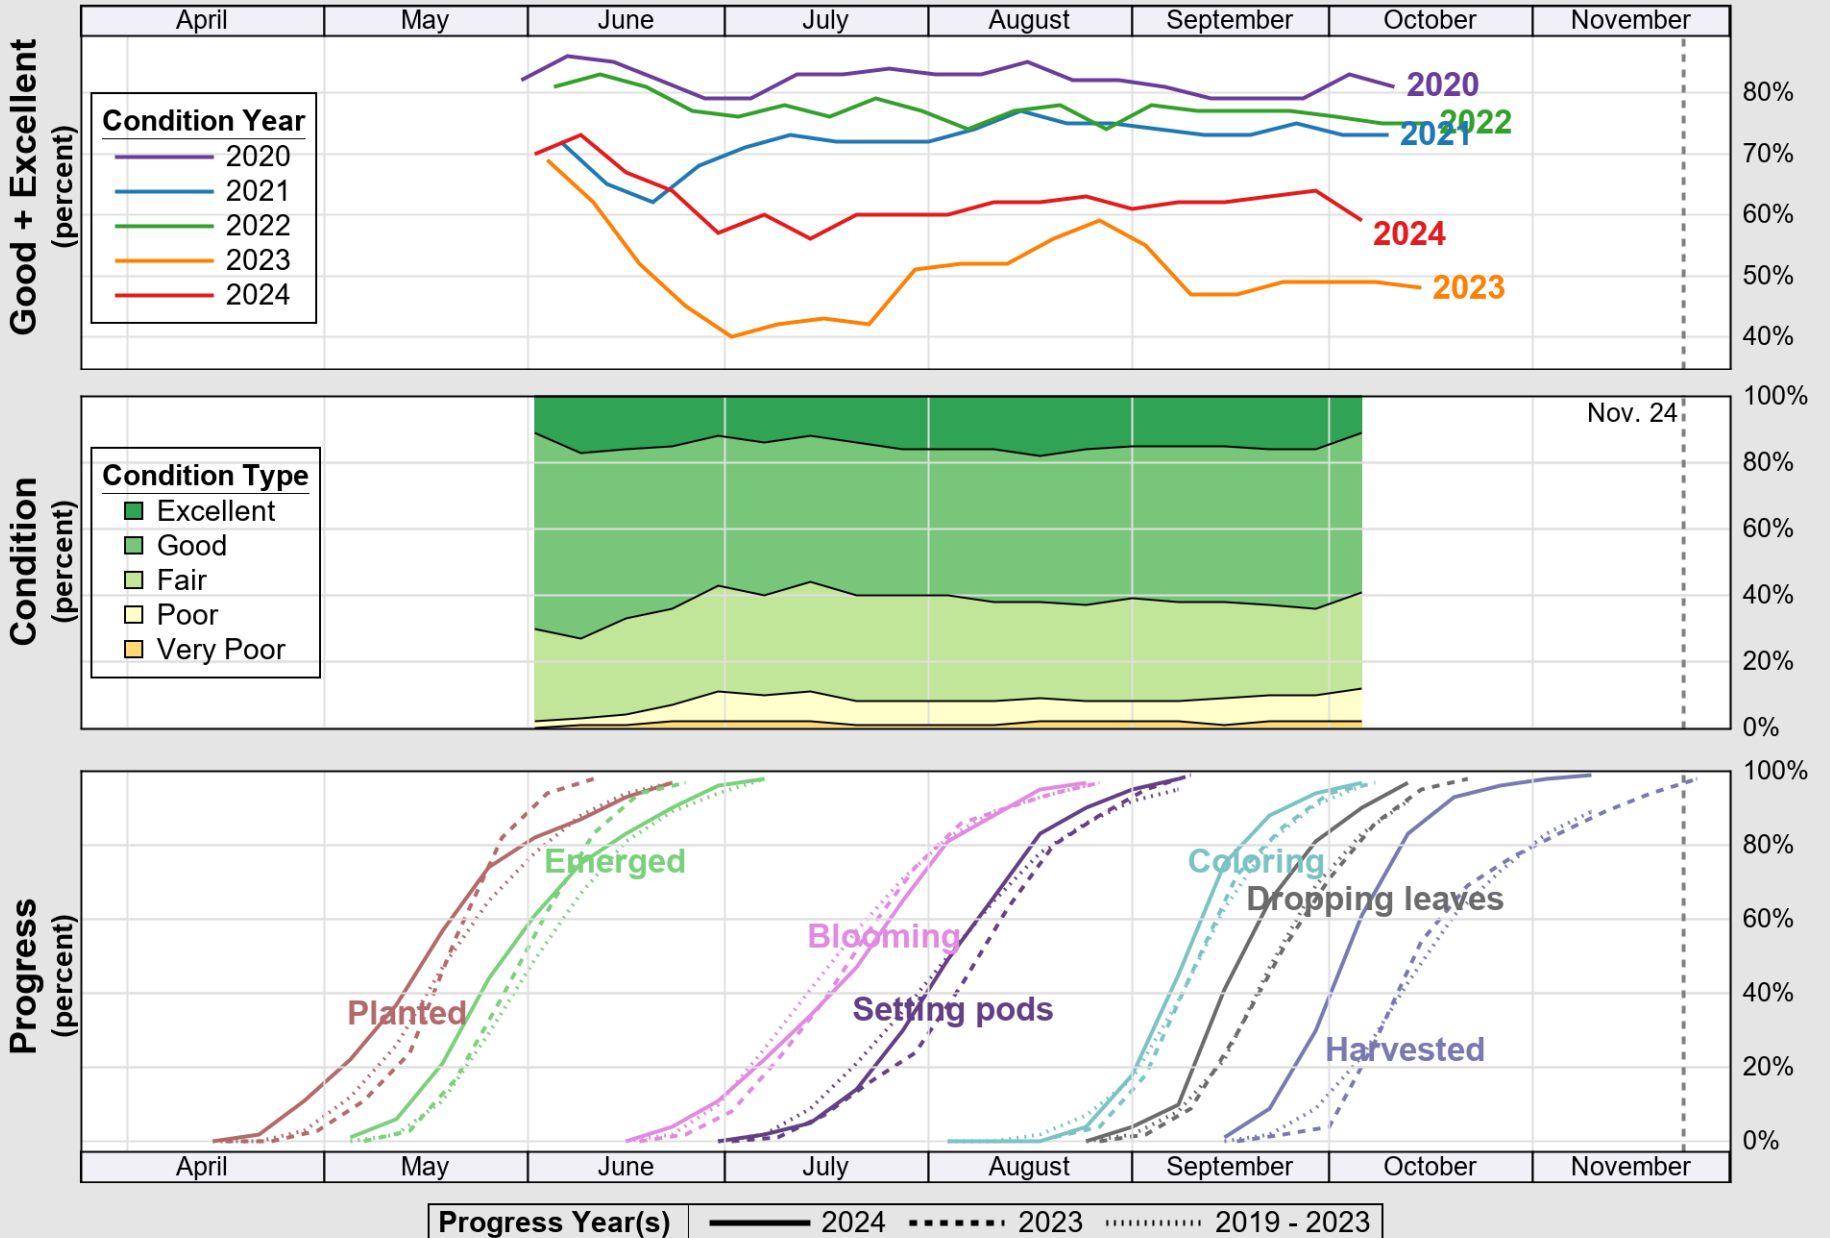

USDA

Crop Progress and Condition: Soybeans in Wisconsin , 2024

NASS

Source: National Agricultural Statistics Service (NASS), Crop Progress Report