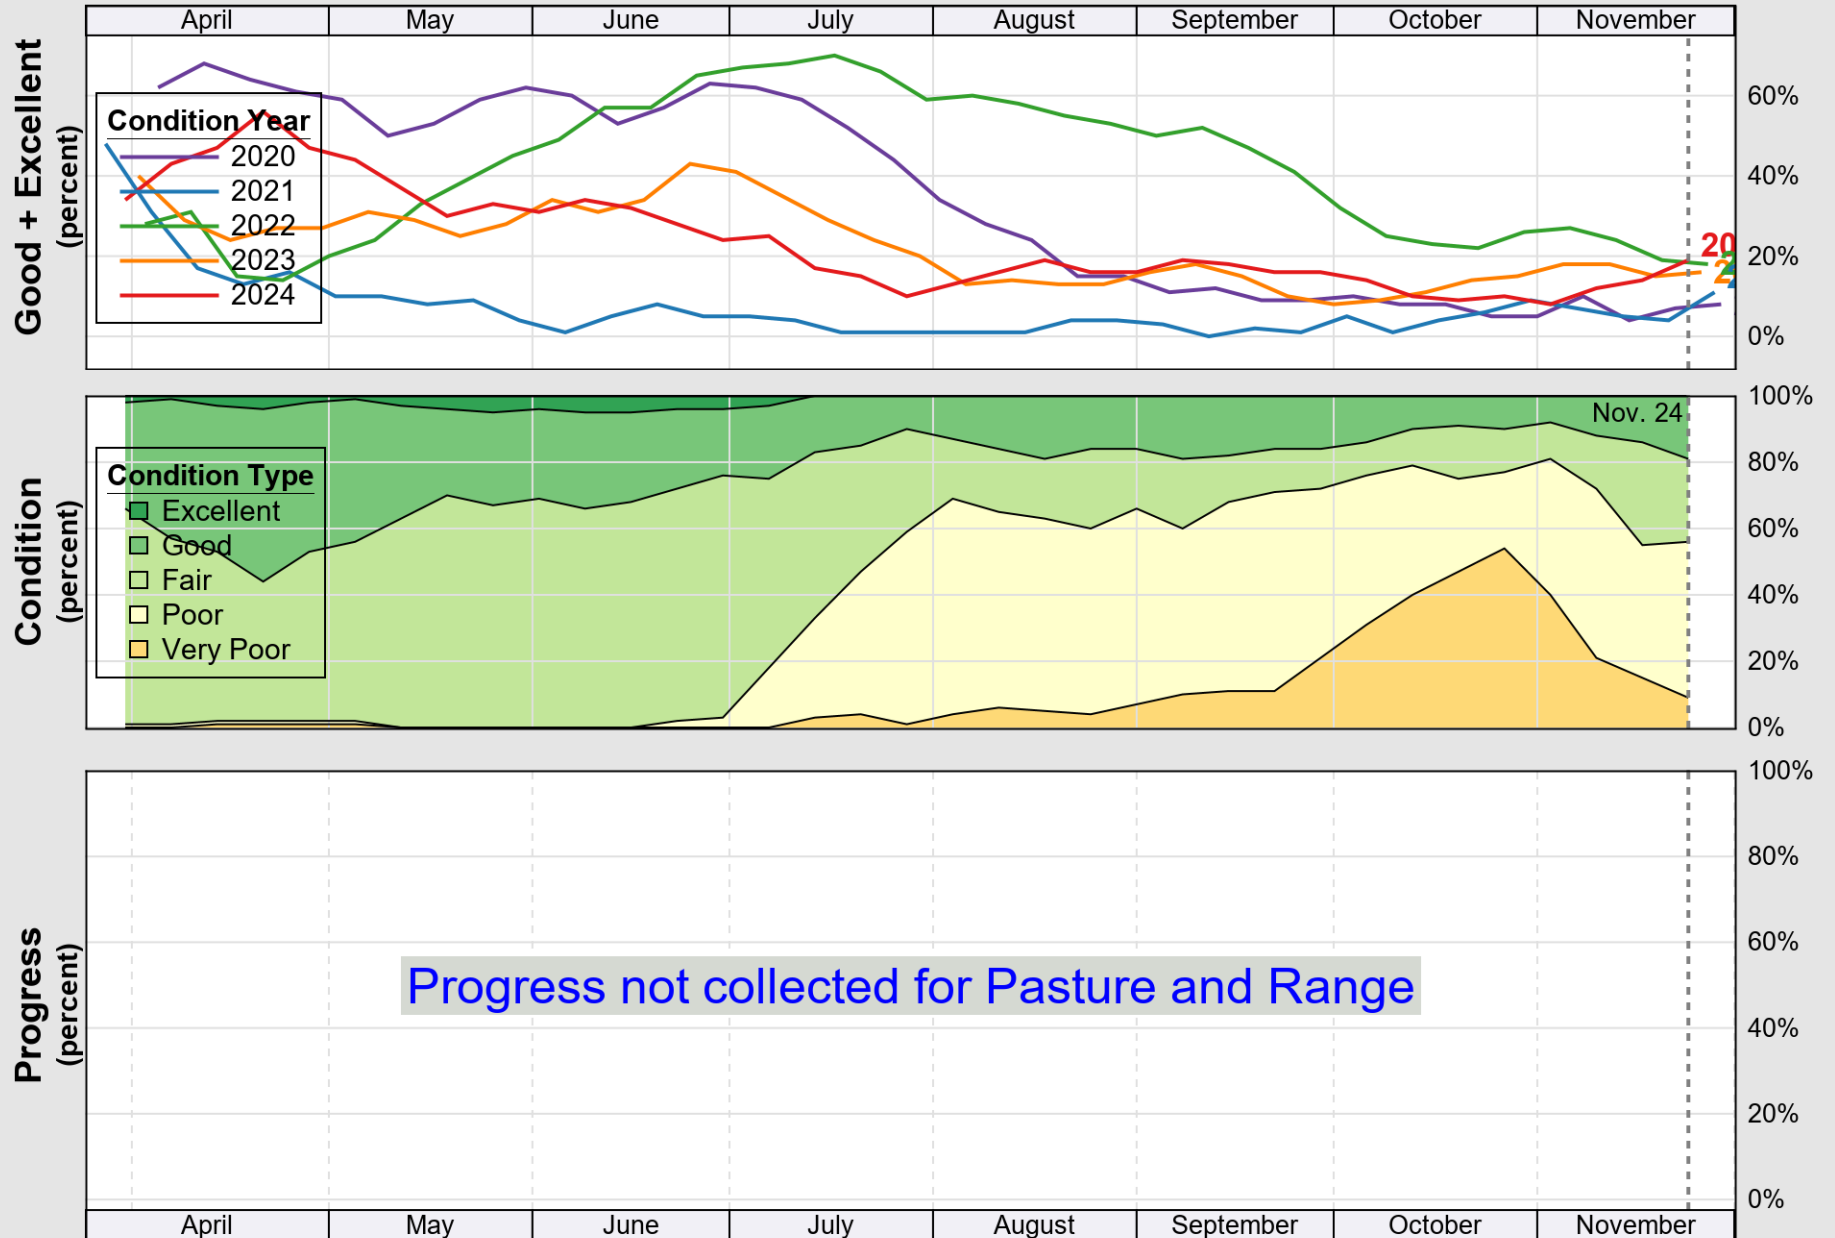

USDA

Crop Progress and Condition: Barley in Washington , 2024

NASS

Progress Year(s) ——— 2024 2023 2019 - 2023

Source: National Agricultural Statistics Service (NASS), Crop Progress Report

USDA

Crop Progress and Condition: Corn in Washington , 2024

NASS

Source: National Agricultural Statistics Service (NASS), Crop Progress Report

USDA

Crop Progress and Condition: Oats in Washington , 2024

NASS

Progress Year(s) — 2024 2023 2019 - 2023

Source: National Agricultural Statistics Service (NASS), Crop Progress Report

Source: National Agricultural Statistics Service (NASS), Crop Progress Report

USDA

Crop Progress and Condition: Spring Wheat in Washington , 2024

NASS

Source: National Agricultural Statistics Service (NASS), Crop Progress Report

USDA

Crop Progress and Condition: Sugar Beets in Washington , 2024

NASS

Source: National Agricultural Statistics Service (NASS), Crop Progress Report

USDA

Crop Progress and Condition: Winter Wheat in Washington , 2024