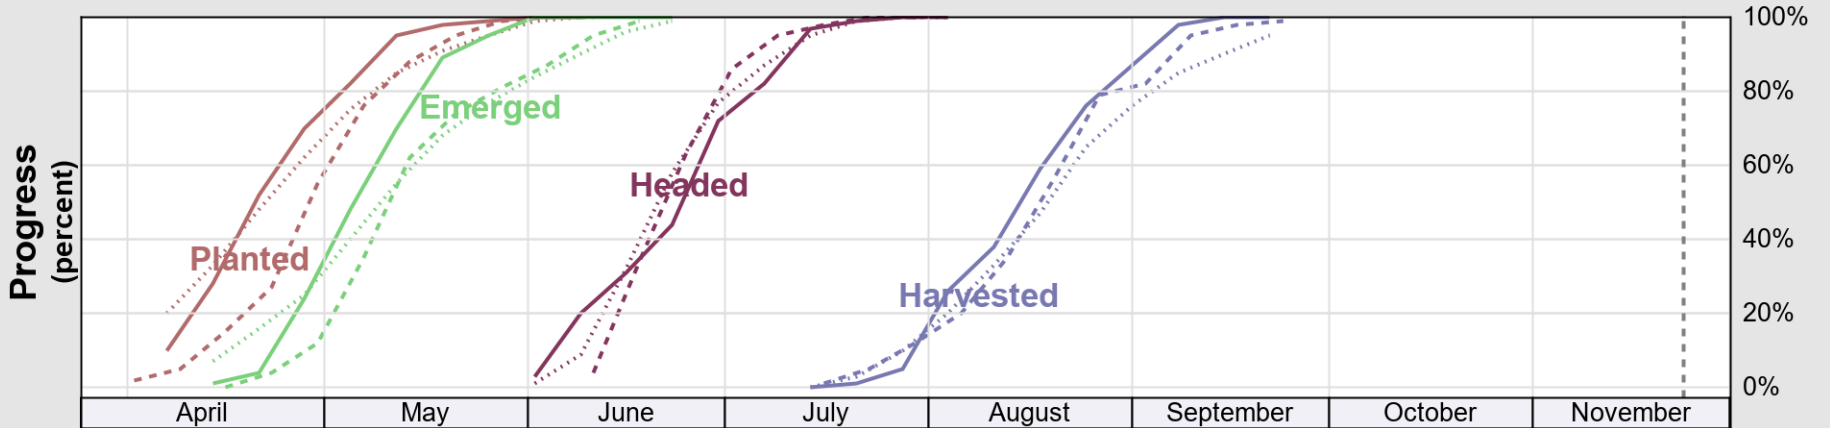

USDA

Crop Progress and Condition: Barley in Washington , 2024

NASS

Progress Year(s) ——— 2024 2023 2019 - 2023

Source: National Agricultural Statistics Service (NASS), Crop Progress Report

USDA

Crop Progress and Condition: Corn in Washington , 2024

NASS

Source: National Agricultural Statistics Service (NASS), Crop Progress Report

USDA

Crop Progress and Condition: Oats in Washington , 2024

NASS

Progress Year(s) — 2024 2023 2019 - 2023

Source: National Agricultural Statistics Service (NASS), Crop Progress Report