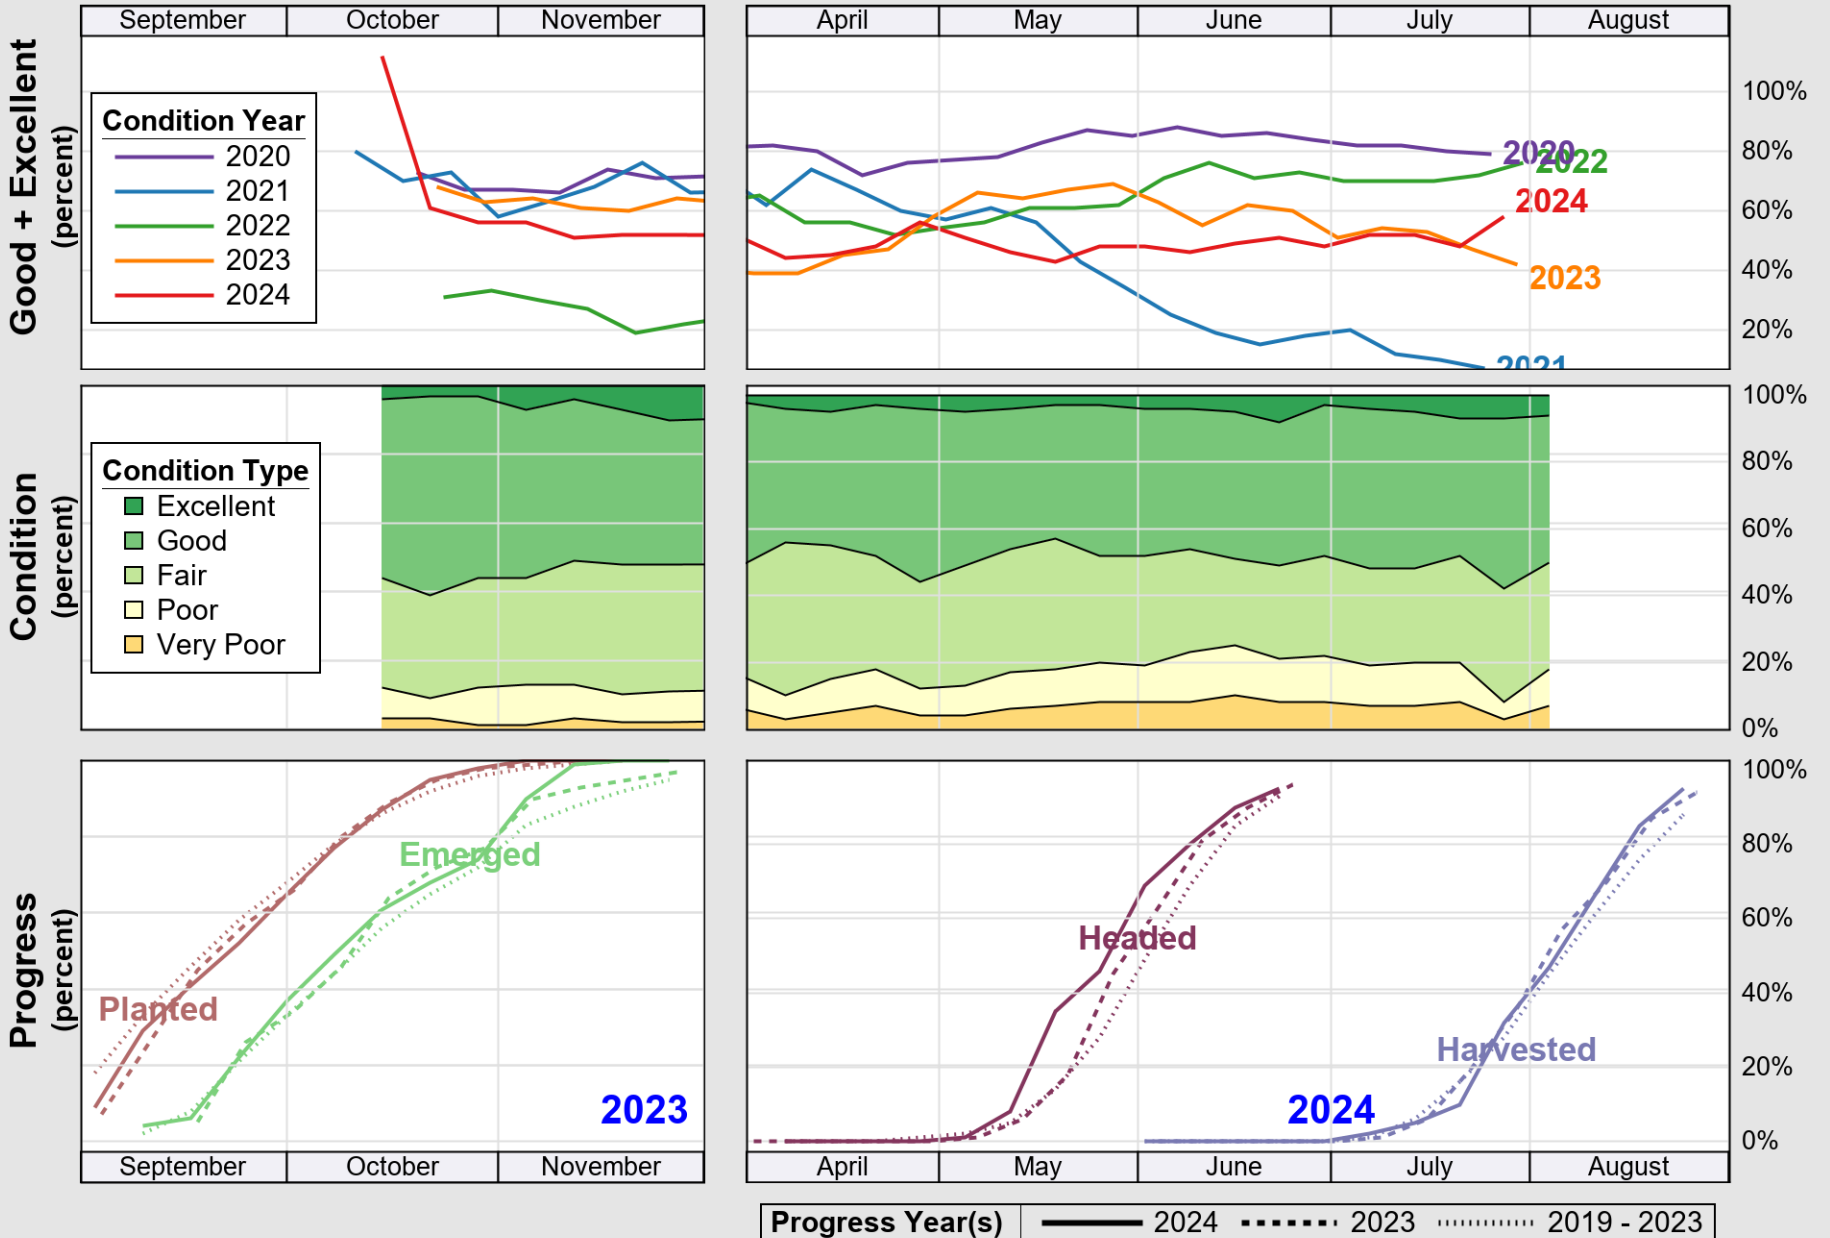

USDA

Crop Progress and Condition: Barley in Washington , 2024

NASS

Progress Year(s) ——— 2024 2023 2019 - 2023

Source: National Agricultural Statistics Service (NASS), Crop Progress Report

USDA

Crop Progress and Condition: Corn in Washington , 2024

Source: National Agricultural Statistics Service (NASS), Crop Progress Report

USDA

Crop Progress and Condition: Spring Wheat in Washington , 2024

NASS

Source: National Agricultural Statistics Service (NASS), Crop Progress Report

USDA

Crop Progress and Condition: Sugar Beets in Washington , 2024

NASS

Source: National Agricultural Statistics Service (NASS), Crop Progress Report

USDA

Crop Progress and Condition: Winter Wheat in Washington , 2024

NASS

Source: National Agricultural Statistics Service (NASS), Crop Progress Report