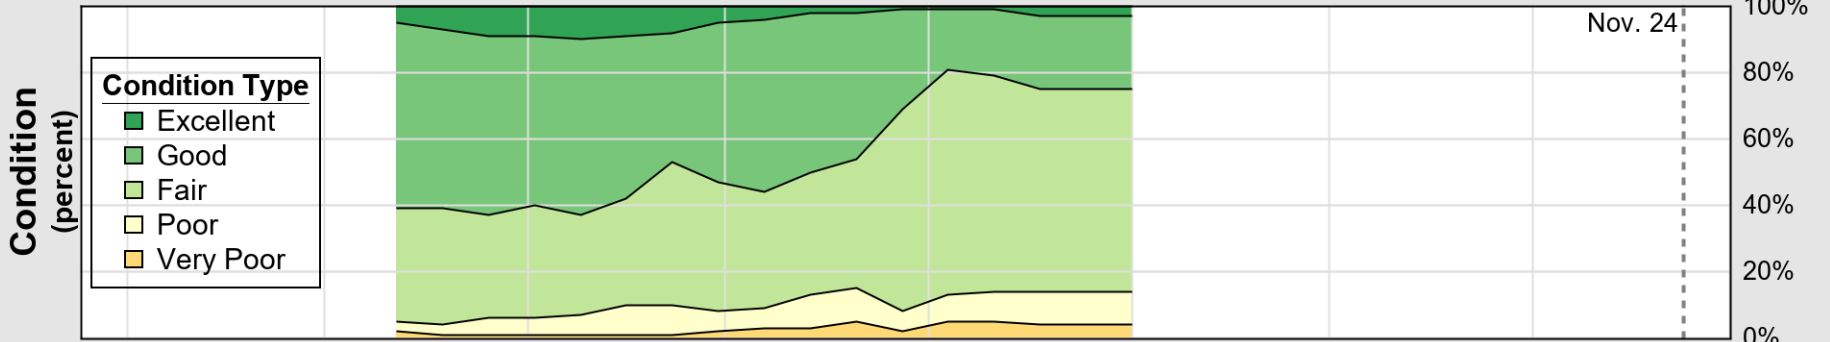

USDA

Crop Progress and Condition: Barley in Washington , 2024

NASS

Progress Year(s) ——— 2024 2023 2019 - 2023

Source: National Agricultural Statistics Service (NASS), Crop Progress Report

USDA

Crop Progress and Condition: Corn in Washington , 2024