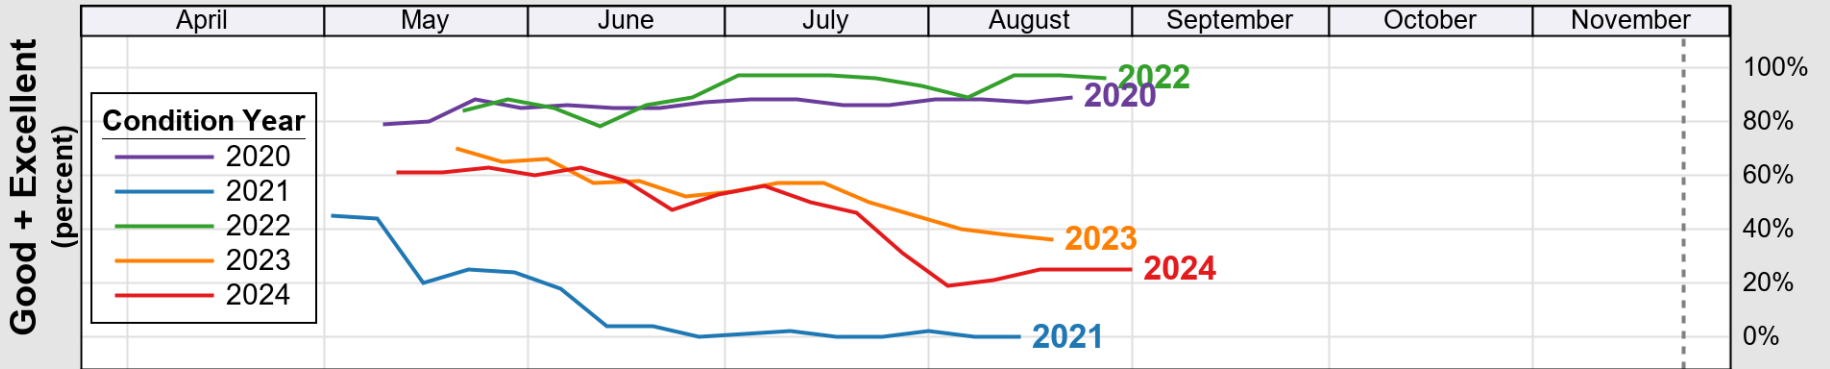

USDA

Crop Progress and Condition: Barley in Washington , 2024

NASS

Progress Year(s) ——— 2024 2023 2019 - 2023

Source: National Agricultural Statistics Service (NASS), Crop Progress Report

USDA

Crop Progress and Condition: Corn in Washington , 2024