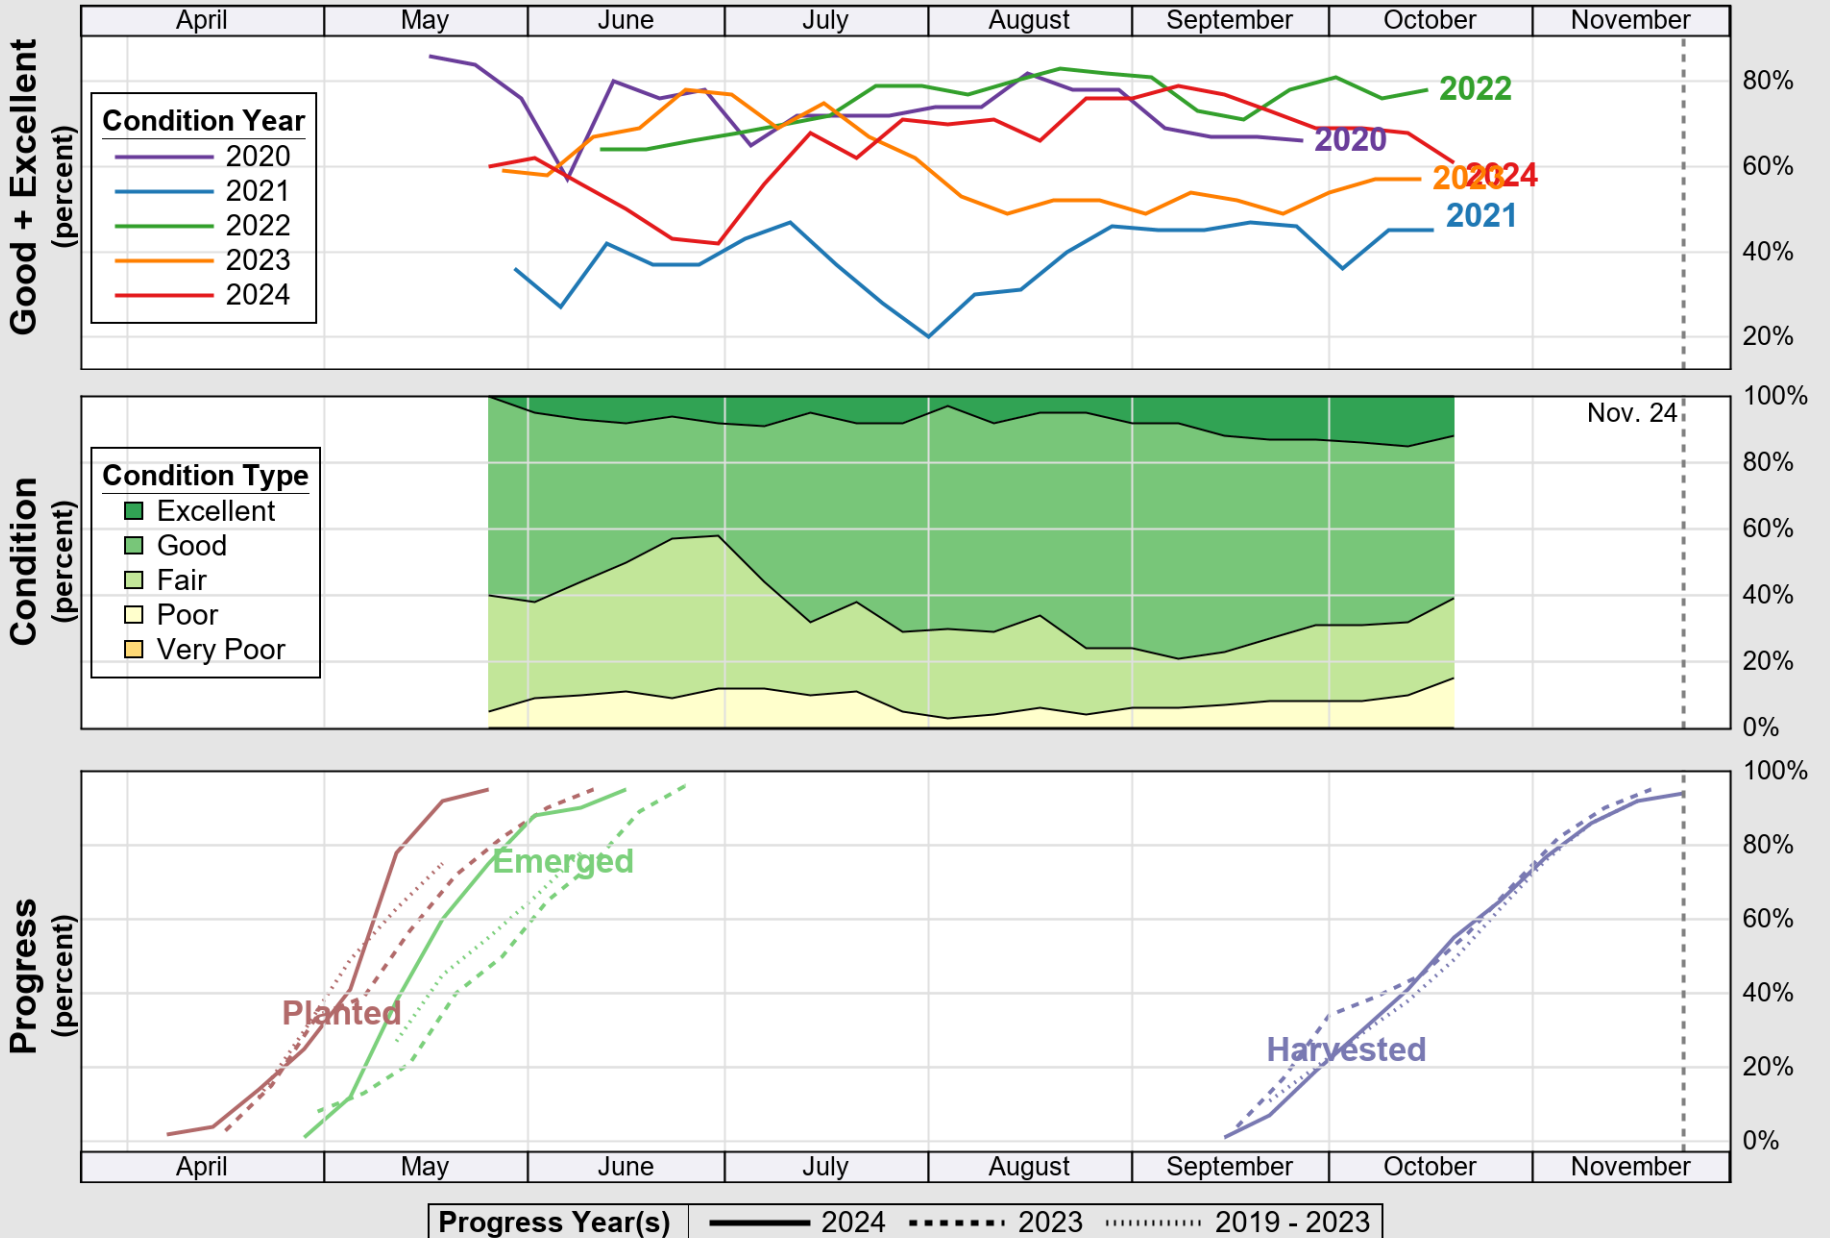

USDA

Crop Progress and Condition: Barley in Washington , 2024

NASS

Progress Year(s) ——— 2024 2023 2019 - 2023

Source: National Agricultural Statistics Service (NASS), Crop Progress Report

USDA

Crop Progress and Condition: Corn in Washington , 2024

NASS

Source: National Agricultural Statistics Service (NASS), Crop Progress Report

USDA

Crop Progress and Condition: Oats in Washington , 2024

NASS

Progress Year(s) — 2024 2023 2019 - 2023

Source: National Agricultural Statistics Service (NASS), Crop Progress Report

Source: National Agricultural Statistics Service (NASS), Crop Progress Report

USDA

Crop Progress and Condition: Spring Wheat in Washington , 2024

NASS

Source: National Agricultural Statistics Service (NASS), Crop Progress Report

USDA

Crop Progress and Condition: Sugar Beets in Washington , 2024

NASS

Source: National Agricultural Statistics Service (NASS), Crop Progress Report

USDA

Crop Progress and Condition: Winter Wheat in Washington , 2024