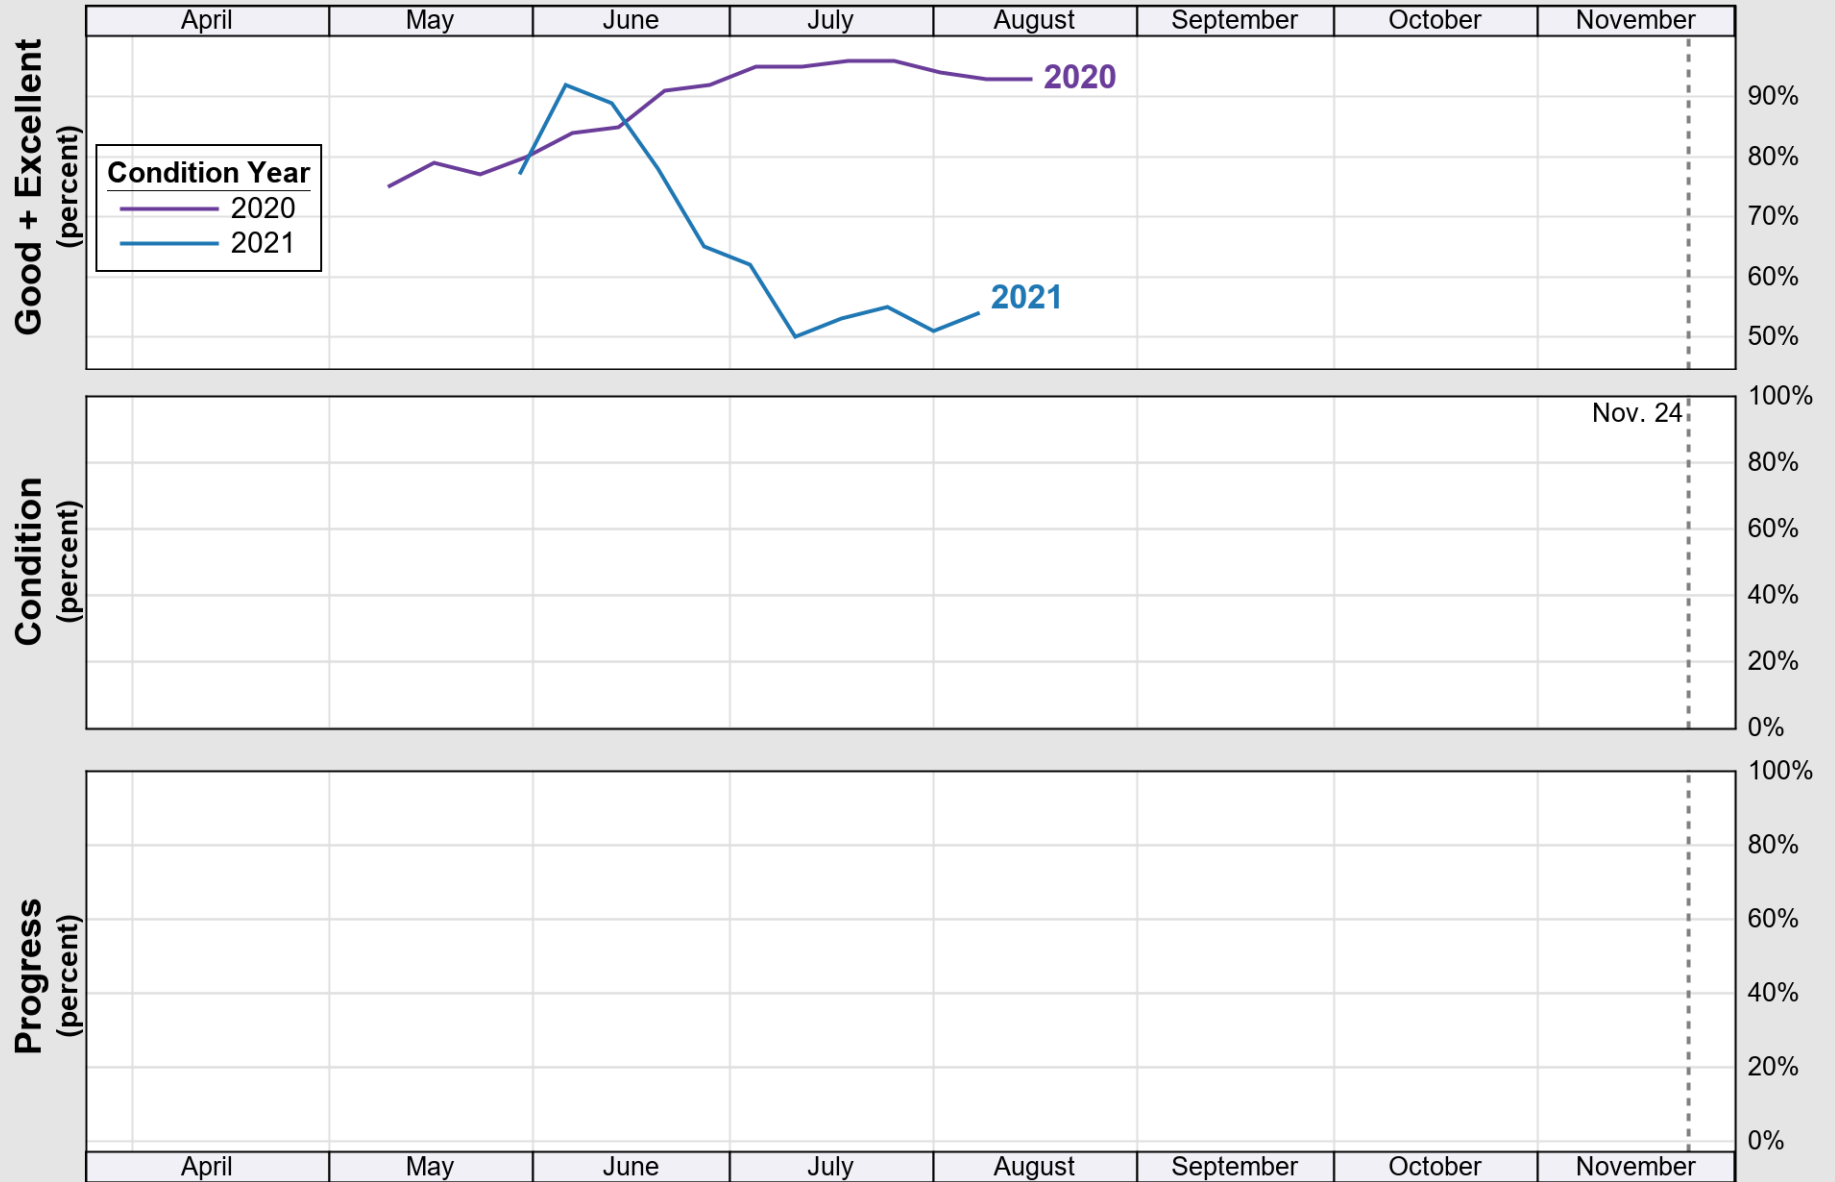

USDA

Crop Progress and Condition: Barley in Washington , 2024

NASS

Progress Year(s) ——— 2024 2023 2019 - 2023

Source: National Agricultural Statistics Service (NASS), Crop Progress Report

USDA

Crop Progress and Condition: Corn in Washington , 2024

NASS

Source: National Agricultural Statistics Service (NASS), Crop Progress Report

USDA

Crop Progress and Condition: Oats in Washington , 2024

NASS

Progress Year(s) — 2024 2023 2019 - 2023

Source: National Agricultural Statistics Service (NASS), Crop Progress Report

Source: National Agricultural Statistics Service (NASS), Crop Progress Report

USDA

Crop Progress and Condition: Spring Wheat in Washington , 2024

NASS

Source: National Agricultural Statistics Service (NASS), Crop Progress Report