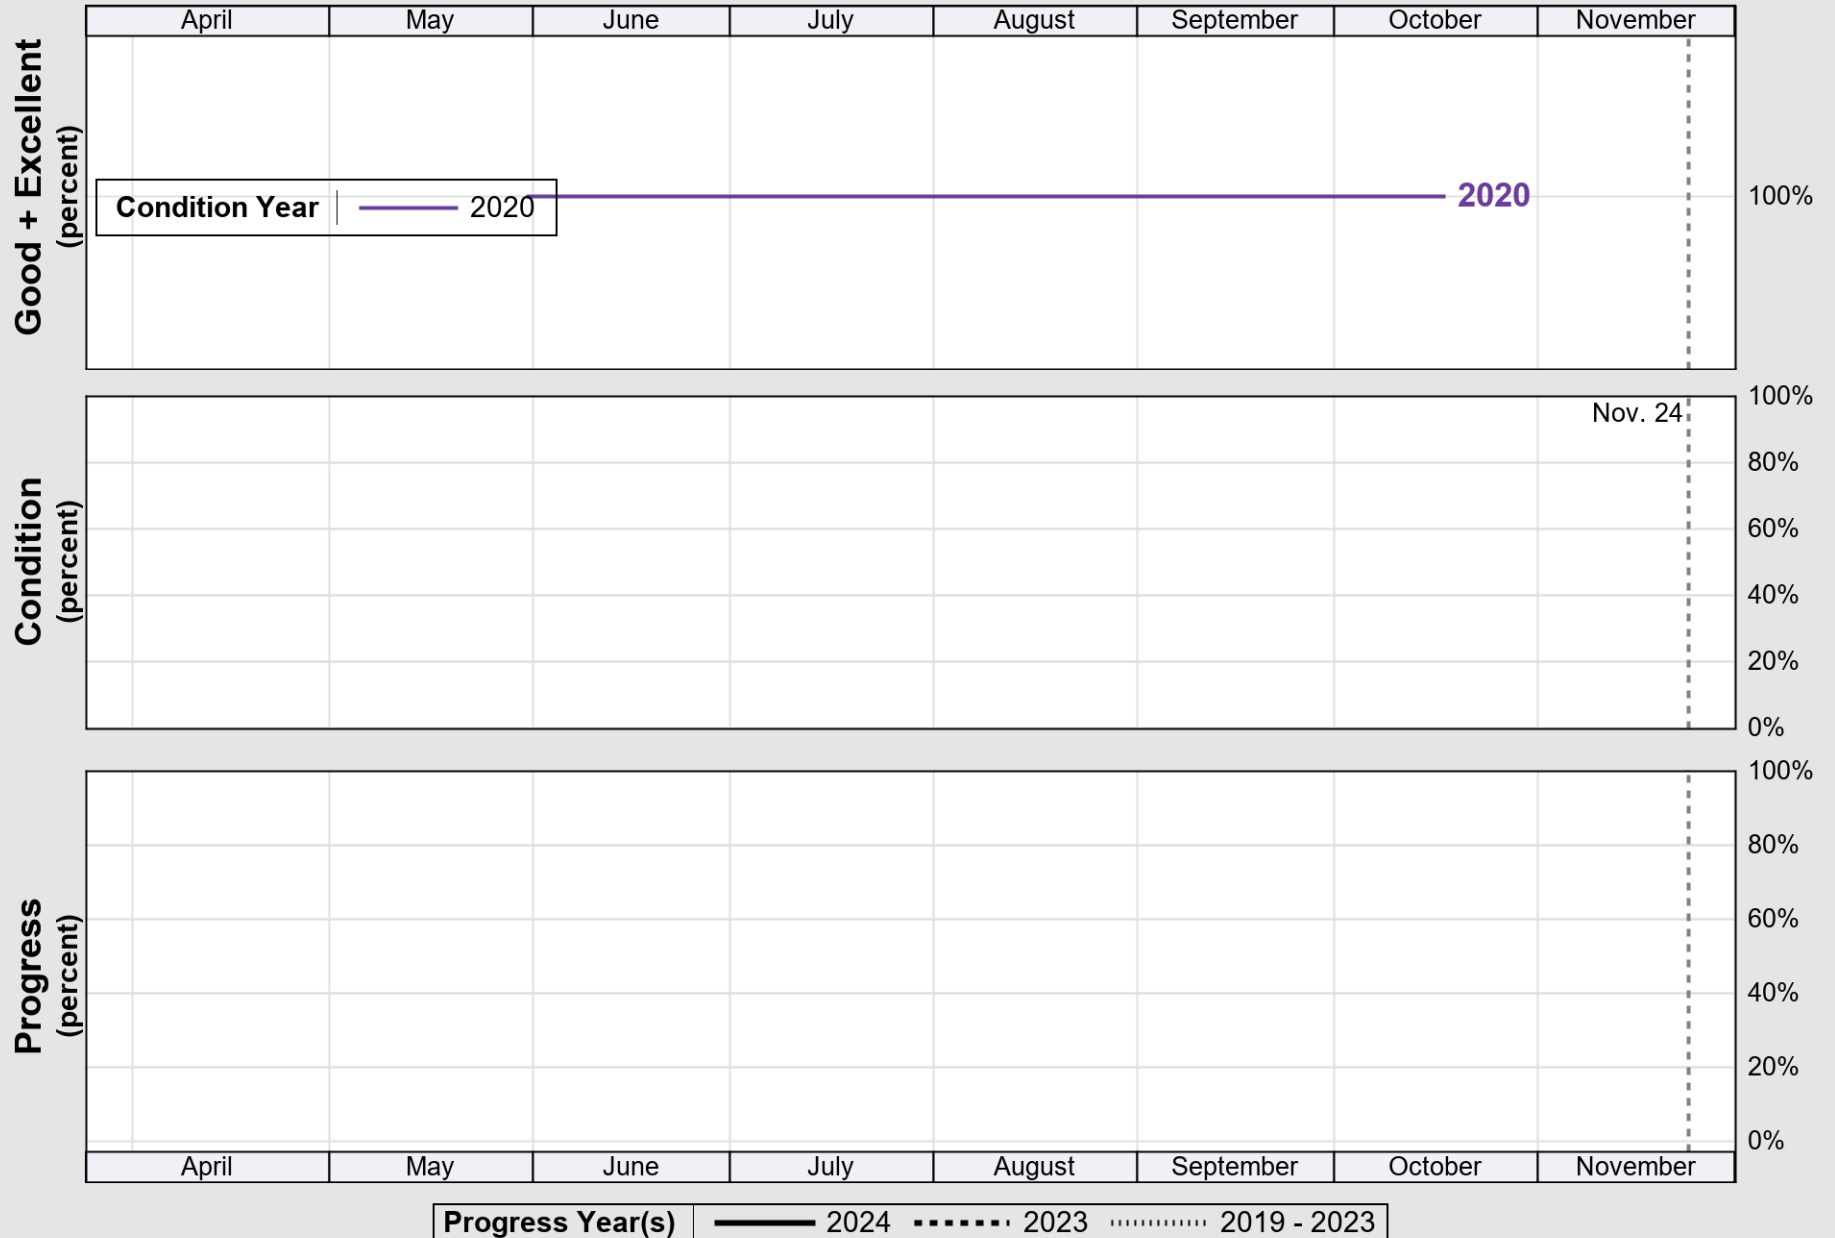

NASS

Source: National Agricultural Statistics Service (NASS), Crop Progress Report

USDA

Crop Progress and Condition: Oats in Washington , 2024

NASS

Progress Year(s) — 2024 2023 2019 - 2023

Source: National Agricultural Statistics Service (NASS), Crop Progress Report

Source: National Agricultural Statistics Service (NASS), Crop Progress Report

USDA

Crop Progress and Condition: Spring Wheat in Washington , 2024

NASS

Source: National Agricultural Statistics Service (NASS), Crop Progress Report

USDA

Crop Progress and Condition: Sugar Beets in Washington , 2024

NASS

Source: National Agricultural Statistics Service (NASS), Crop Progress Report

USDA

Crop Progress and Condition: Winter Wheat in Washington , 2024