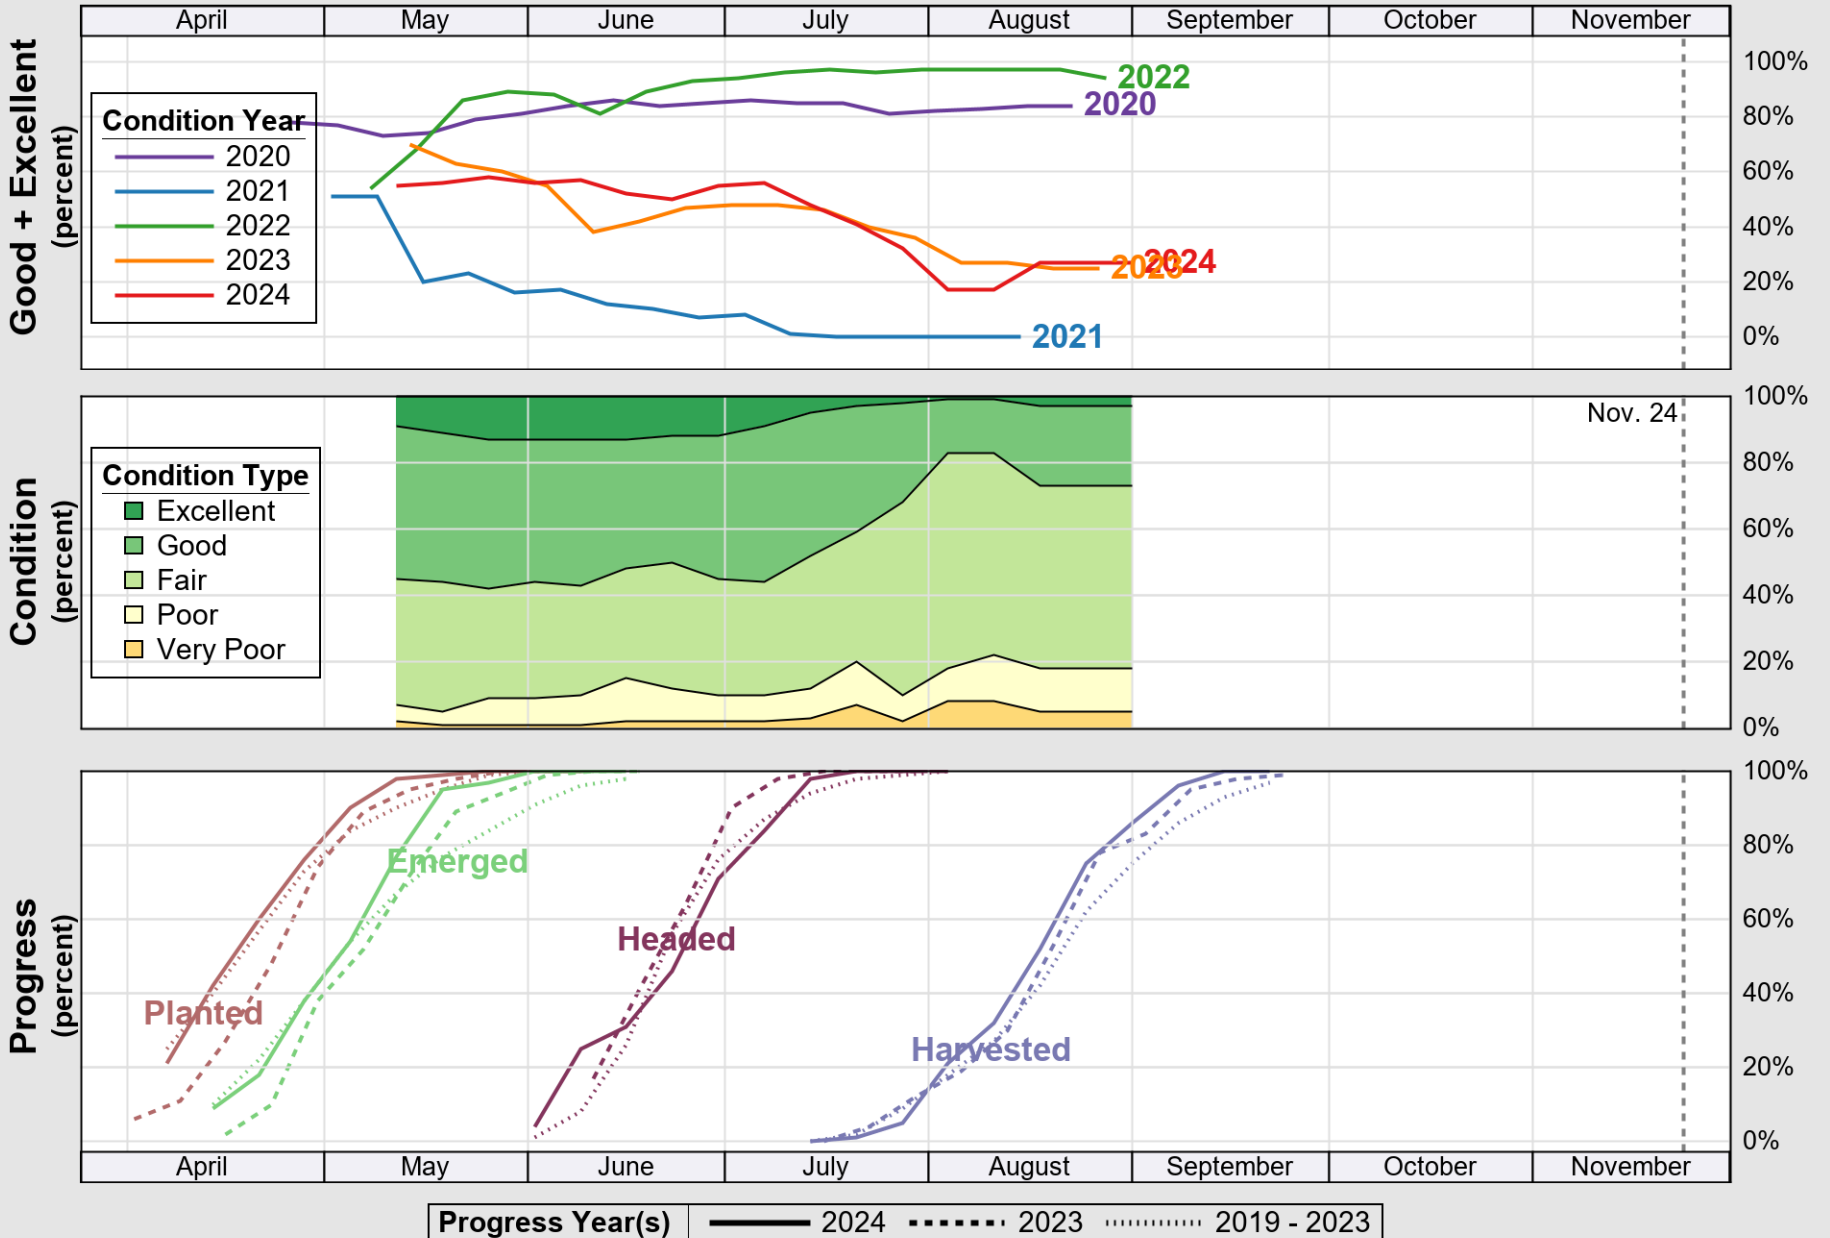

USDA

Crop Progress and Condition: Barley in Washington , 2024

NASS

Progress Year(s) ——— 2024 2023 2019 - 2023

Source: National Agricultural Statistics Service (NASS), Crop Progress Report

USDA

Crop Progress and Condition: Corn in Washington , 2024

NASS

Source: National Agricultural Statistics Service (NASS), Crop Progress Report

USDA

Crop Progress and Condition: Oats in Washington , 2024

NASS

Progress Year(s) — 2024 2023 2019 - 2023

Source: National Agricultural Statistics Service (NASS), Crop Progress Report

Source: National Agricultural Statistics Service (NASS), Crop Progress Report

USDA

Crop Progress and Condition: Spring Wheat in Washington , 2024

NASS

Source: National Agricultural Statistics Service (NASS), Crop Progress Report

USDA

Crop Progress and Condition: Sugar Beets in Washington , 2024

NASS

Source: National Agricultural Statistics Service (NASS), Crop Progress Report

USDA

Crop Progress and Condition: Winter Wheat in Washington , 2024