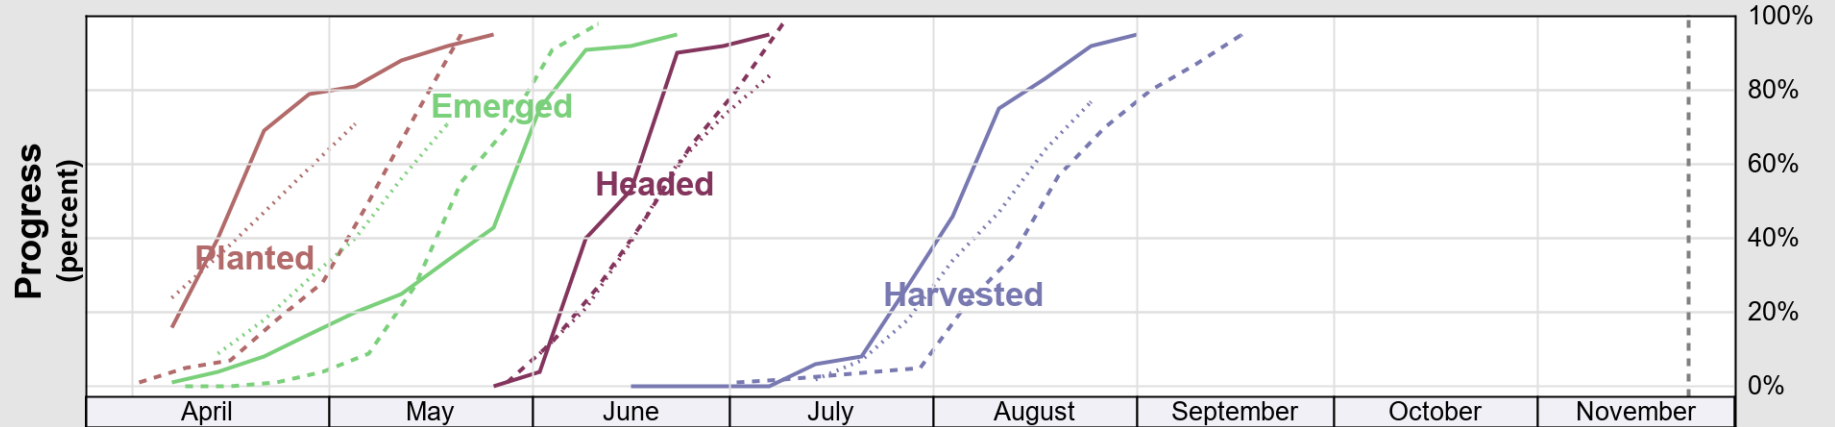

### Crop Progress and Condition: Barley in Utah , 2024

NASS

Progress Year(s) ——— 2024    ..... 2023    ..... 2019 - 2023

Source: National Agricultural Statistics Service (NASS), Crop Progress Report

USDA