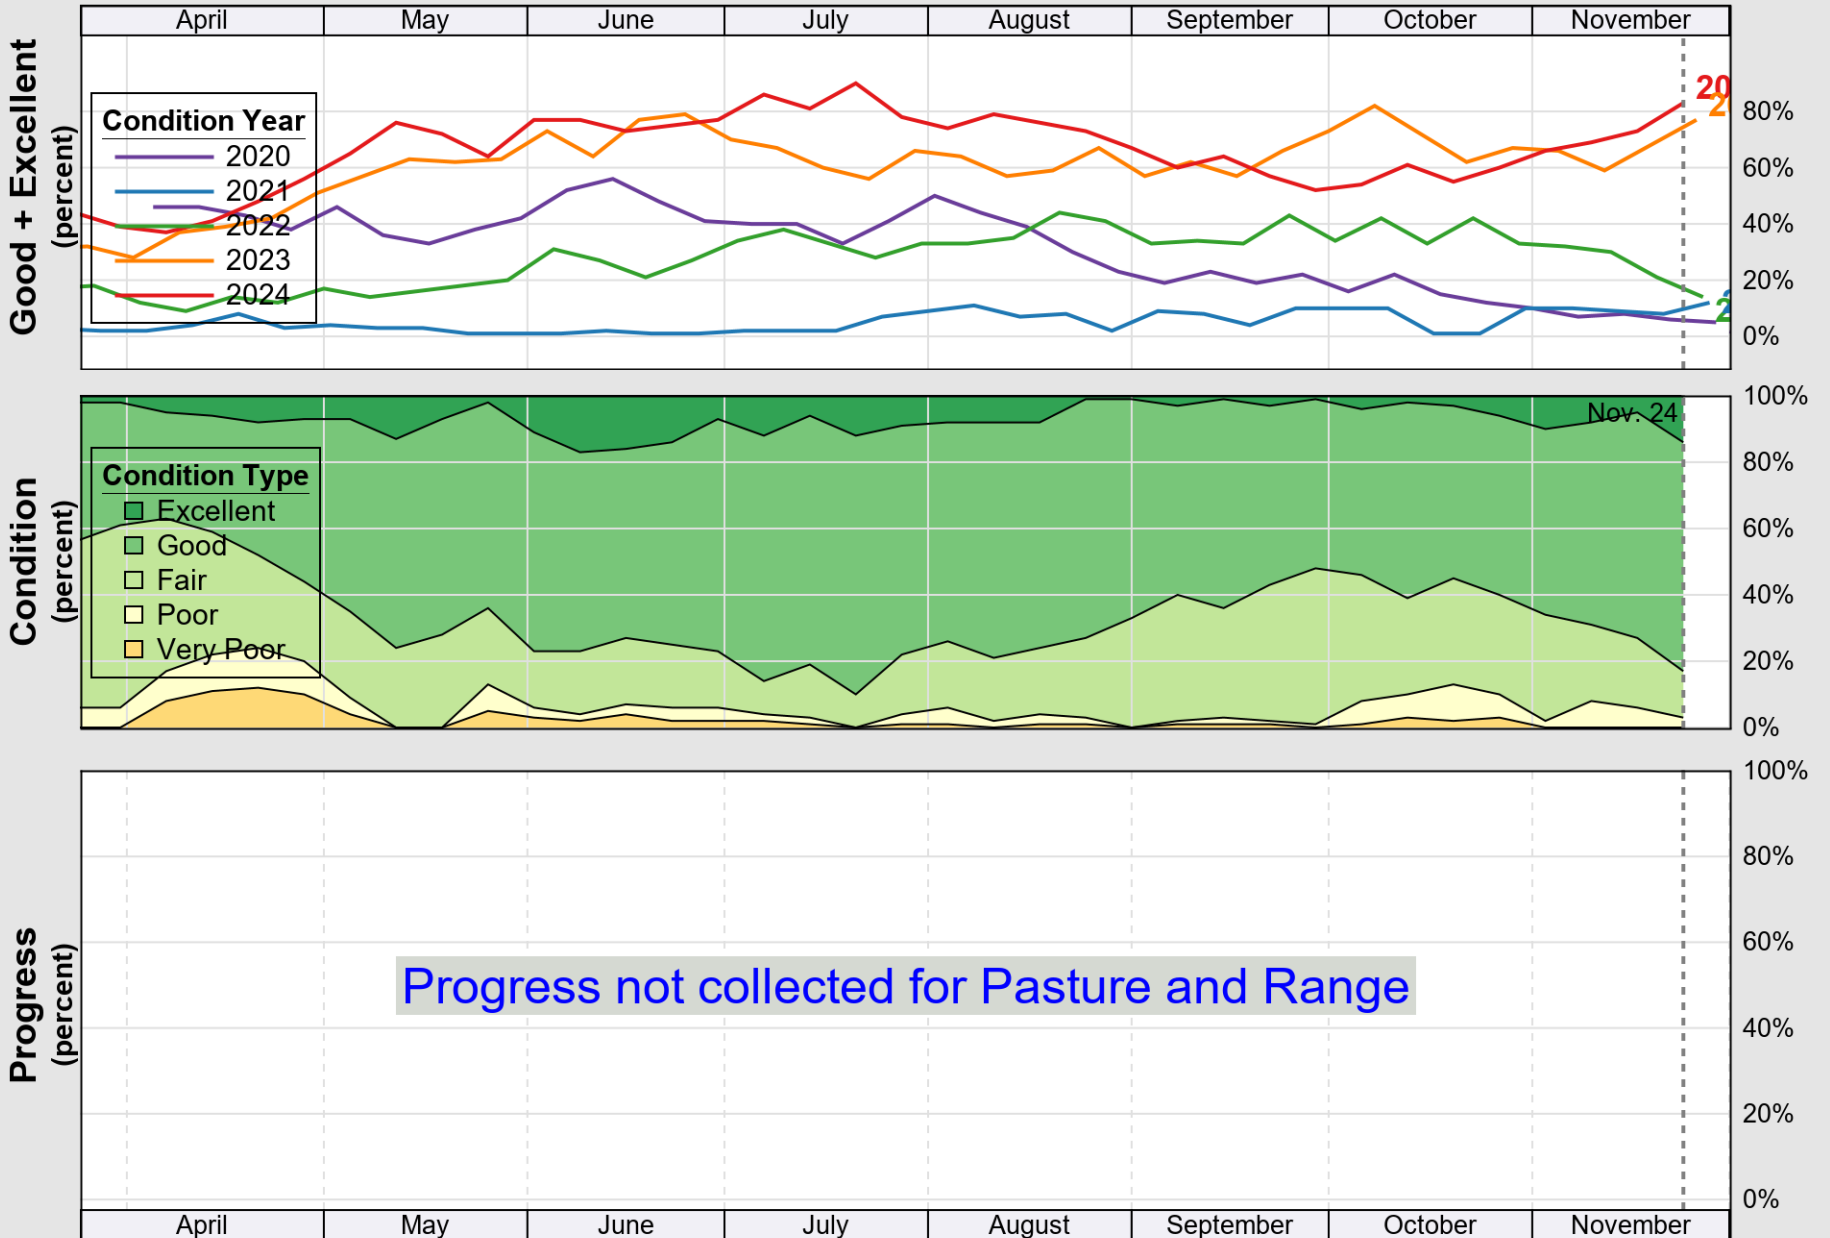

### Crop Progress and Condition: Barley in Utah , 2024

NASS

Progress Year(s) ——— 2024    ..... 2023    ..... 2019 - 2023

Source: National Agricultural Statistics Service (NASS), Crop Progress Report

USDA

# Crop Progress and Condition: Corn in Utah , 2024

NASS

Source: National Agricultural Statistics Service (NASS), Crop Progress Report

USDA

# Crop Progress and Condition: Pasture and Range in Utah , 2024

NASS

Source: National Agricultural Statistics Service (NASS), Crop Progress Report

USDA

### Crop Progress and Condition: Winter Wheat in Utah , 2024

NASS

Source: National Agricultural Statistics Service (NASS), Crop Progress Report