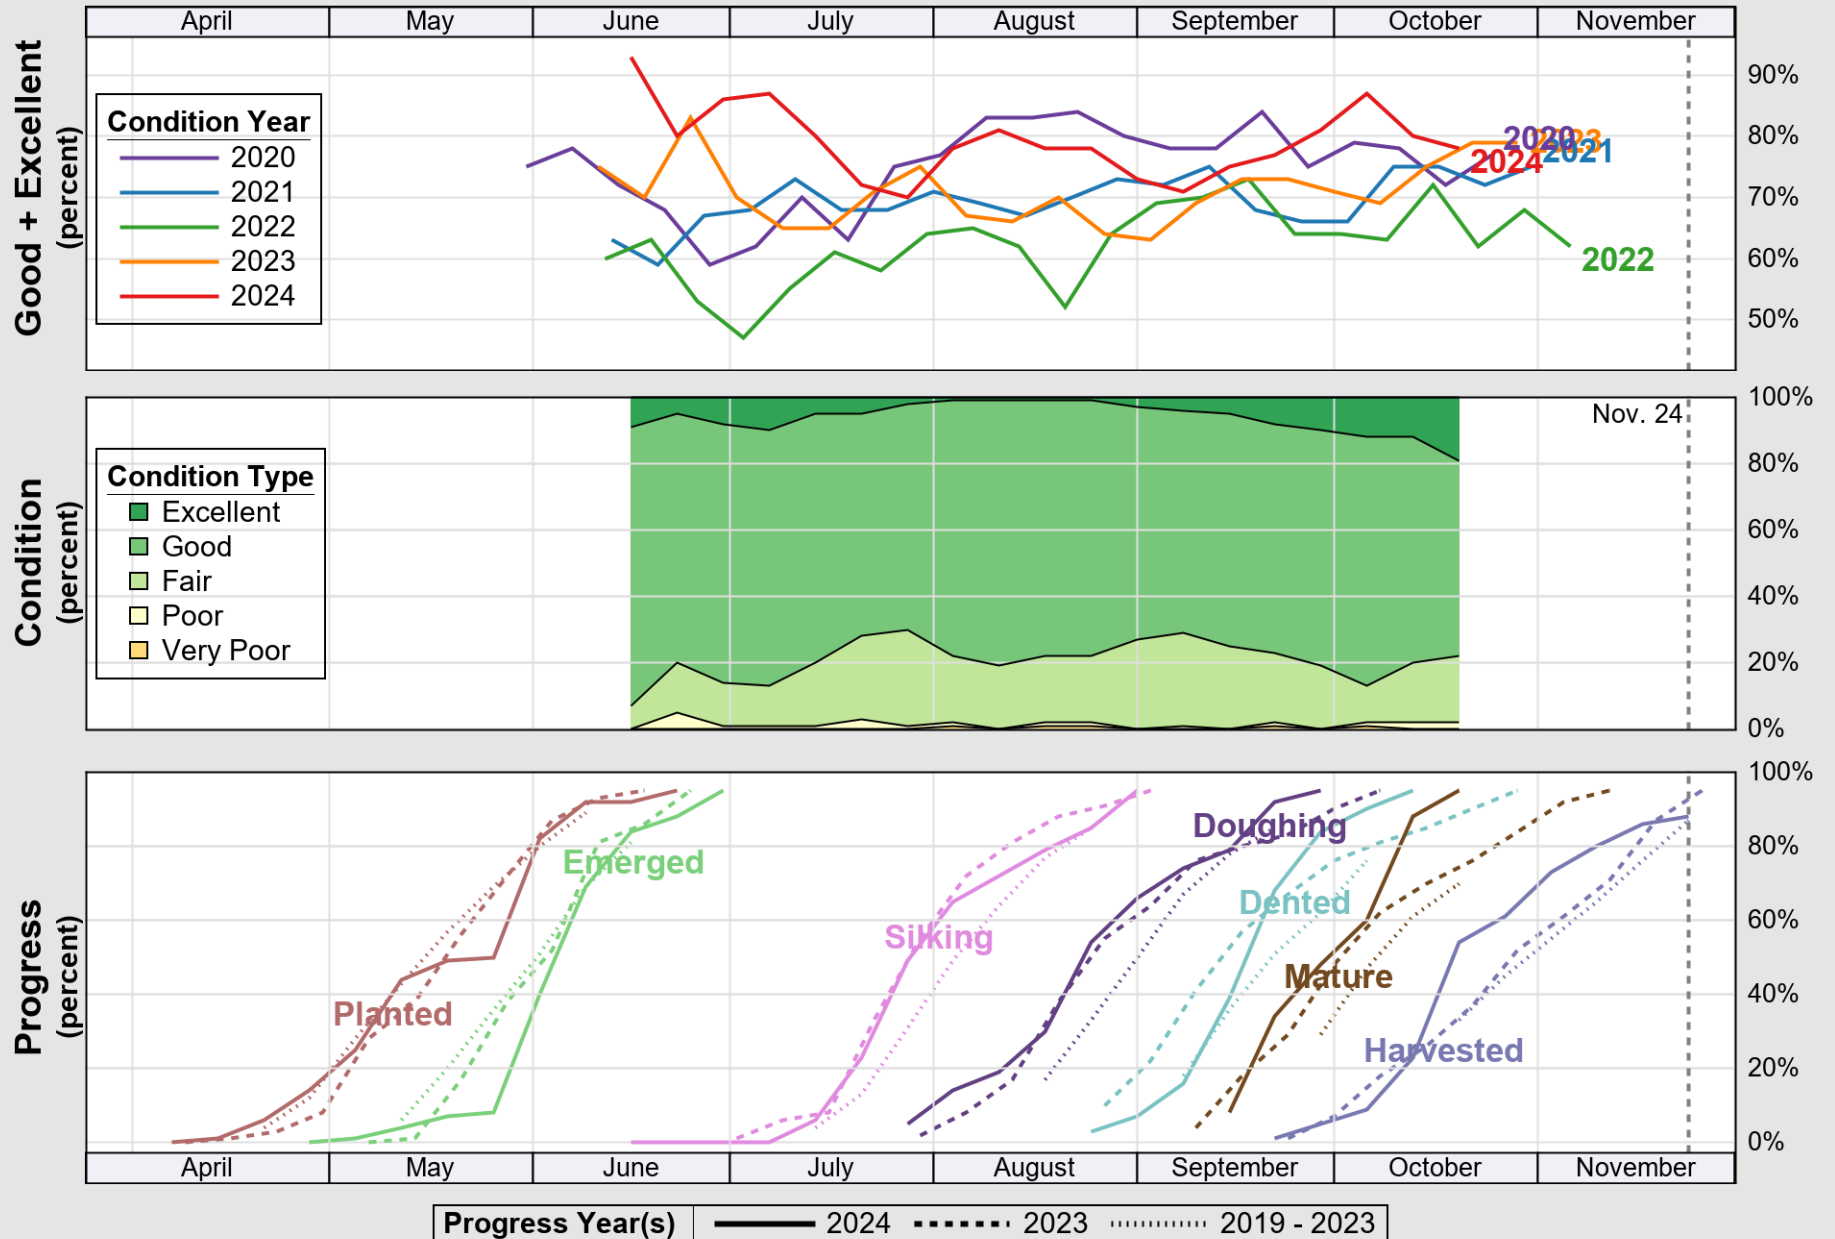

### Crop Progress and Condition: Barley in Utah , 2024

NASS

Progress Year(s) ——— 2024    ..... 2023    ..... 2019 - 2023

Source: National Agricultural Statistics Service (NASS), Crop Progress Report

USDA

# Crop Progress and Condition: Corn in Utah , 2024

NASS

Source: National Agricultural Statistics Service (NASS), Crop Progress Report

USDA

# Crop Progress and Condition: Pasture and Range in Utah , 2024

NASS

Source: National Agricultural Statistics Service (NASS), Crop Progress Report

USDA