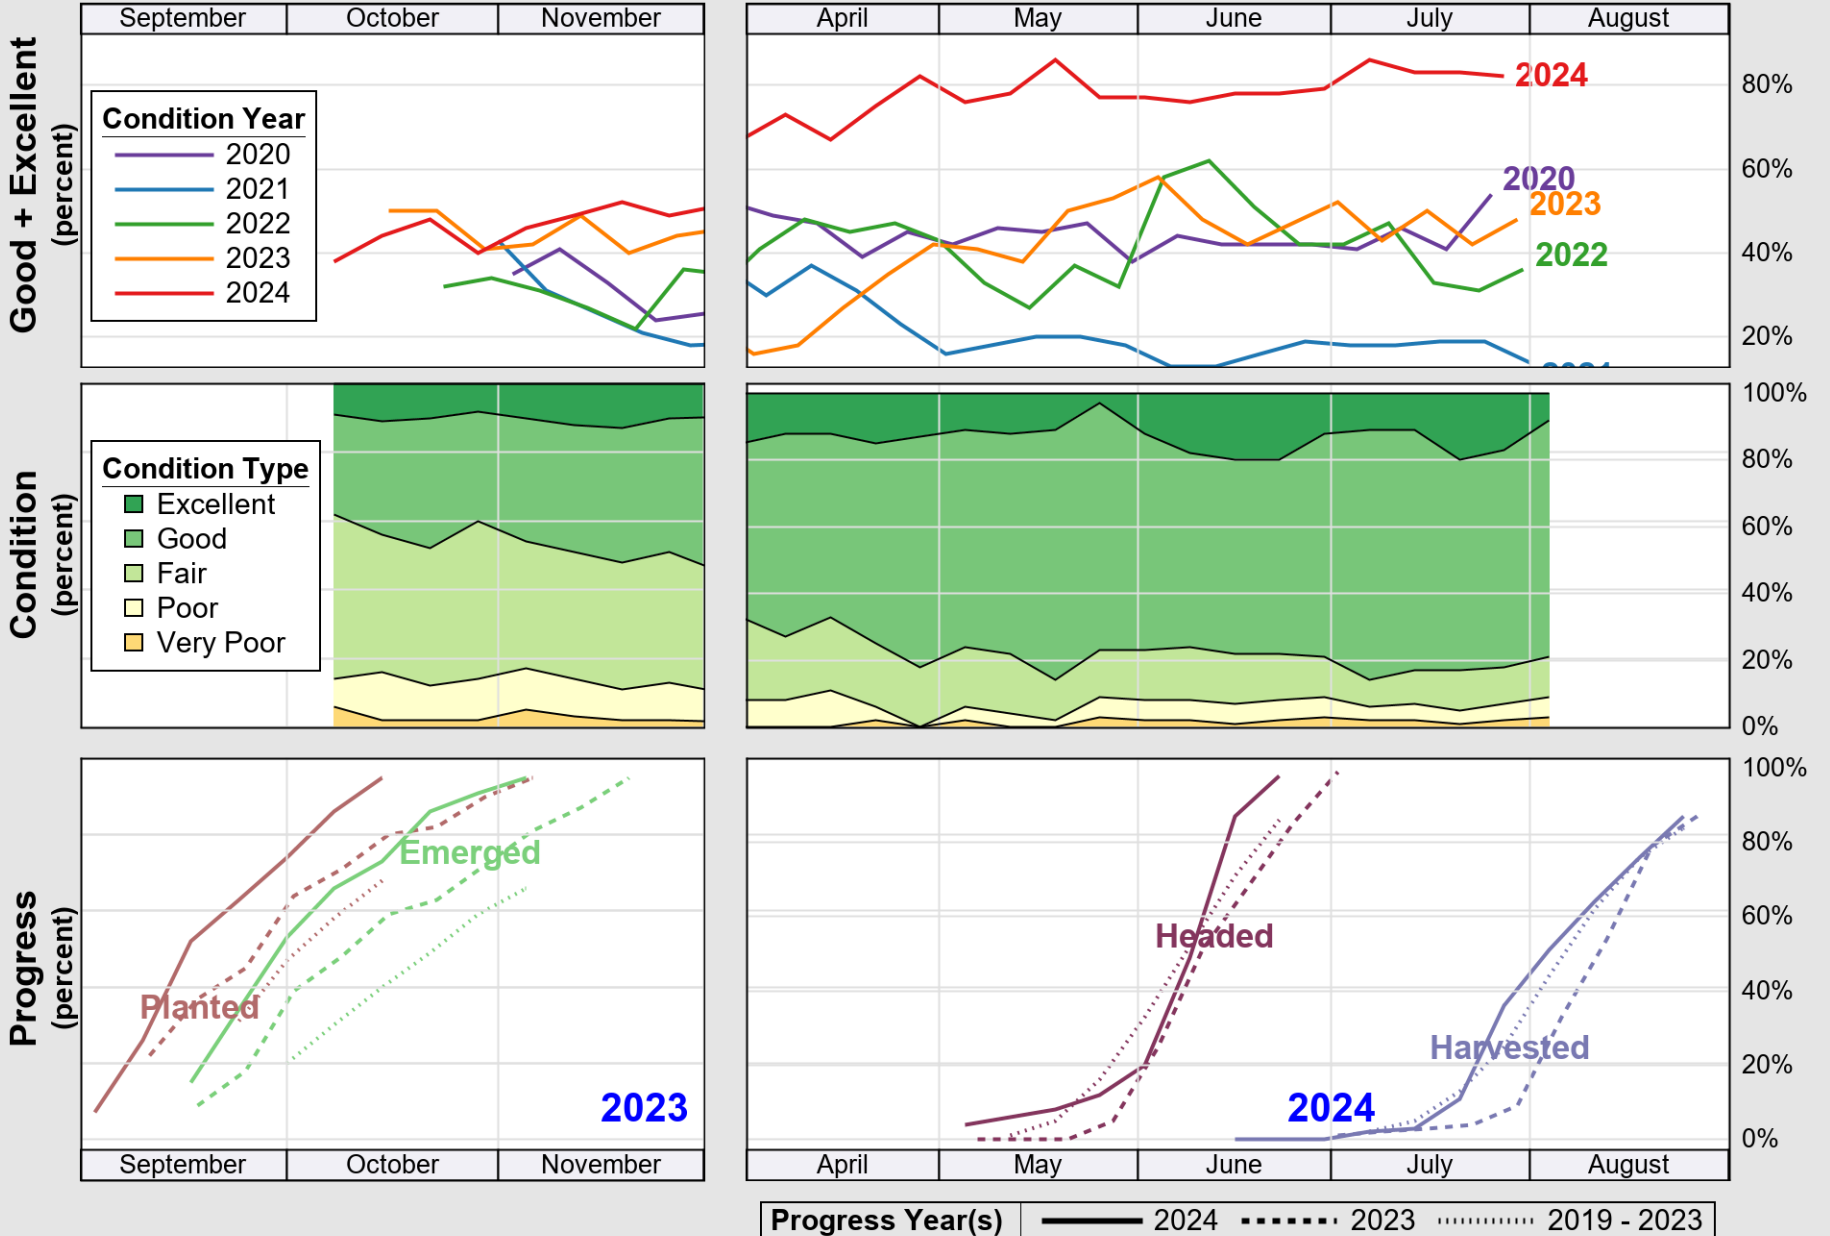

### Crop Progress and Condition: Barley in Utah , 2024

NASS

Progress Year(s) ——— 2024    ..... 2023    ..... 2019 - 2023

Source: National Agricultural Statistics Service (NASS), Crop Progress Report

USDA

# Crop Progress and Condition: Corn in Utah , 2024

NASS

Source: National Agricultural Statistics Service (NASS), Crop Progress Report

USDA

# Crop Progress and Condition: Pasture and Range in Utah , 2024

NASS

Source: National Agricultural Statistics Service (NASS), Crop Progress Report

USDA

### Crop Progress and Condition: Winter Wheat in Utah , 2024

NASS

Source: National Agricultural Statistics Service (NASS), Crop Progress Report