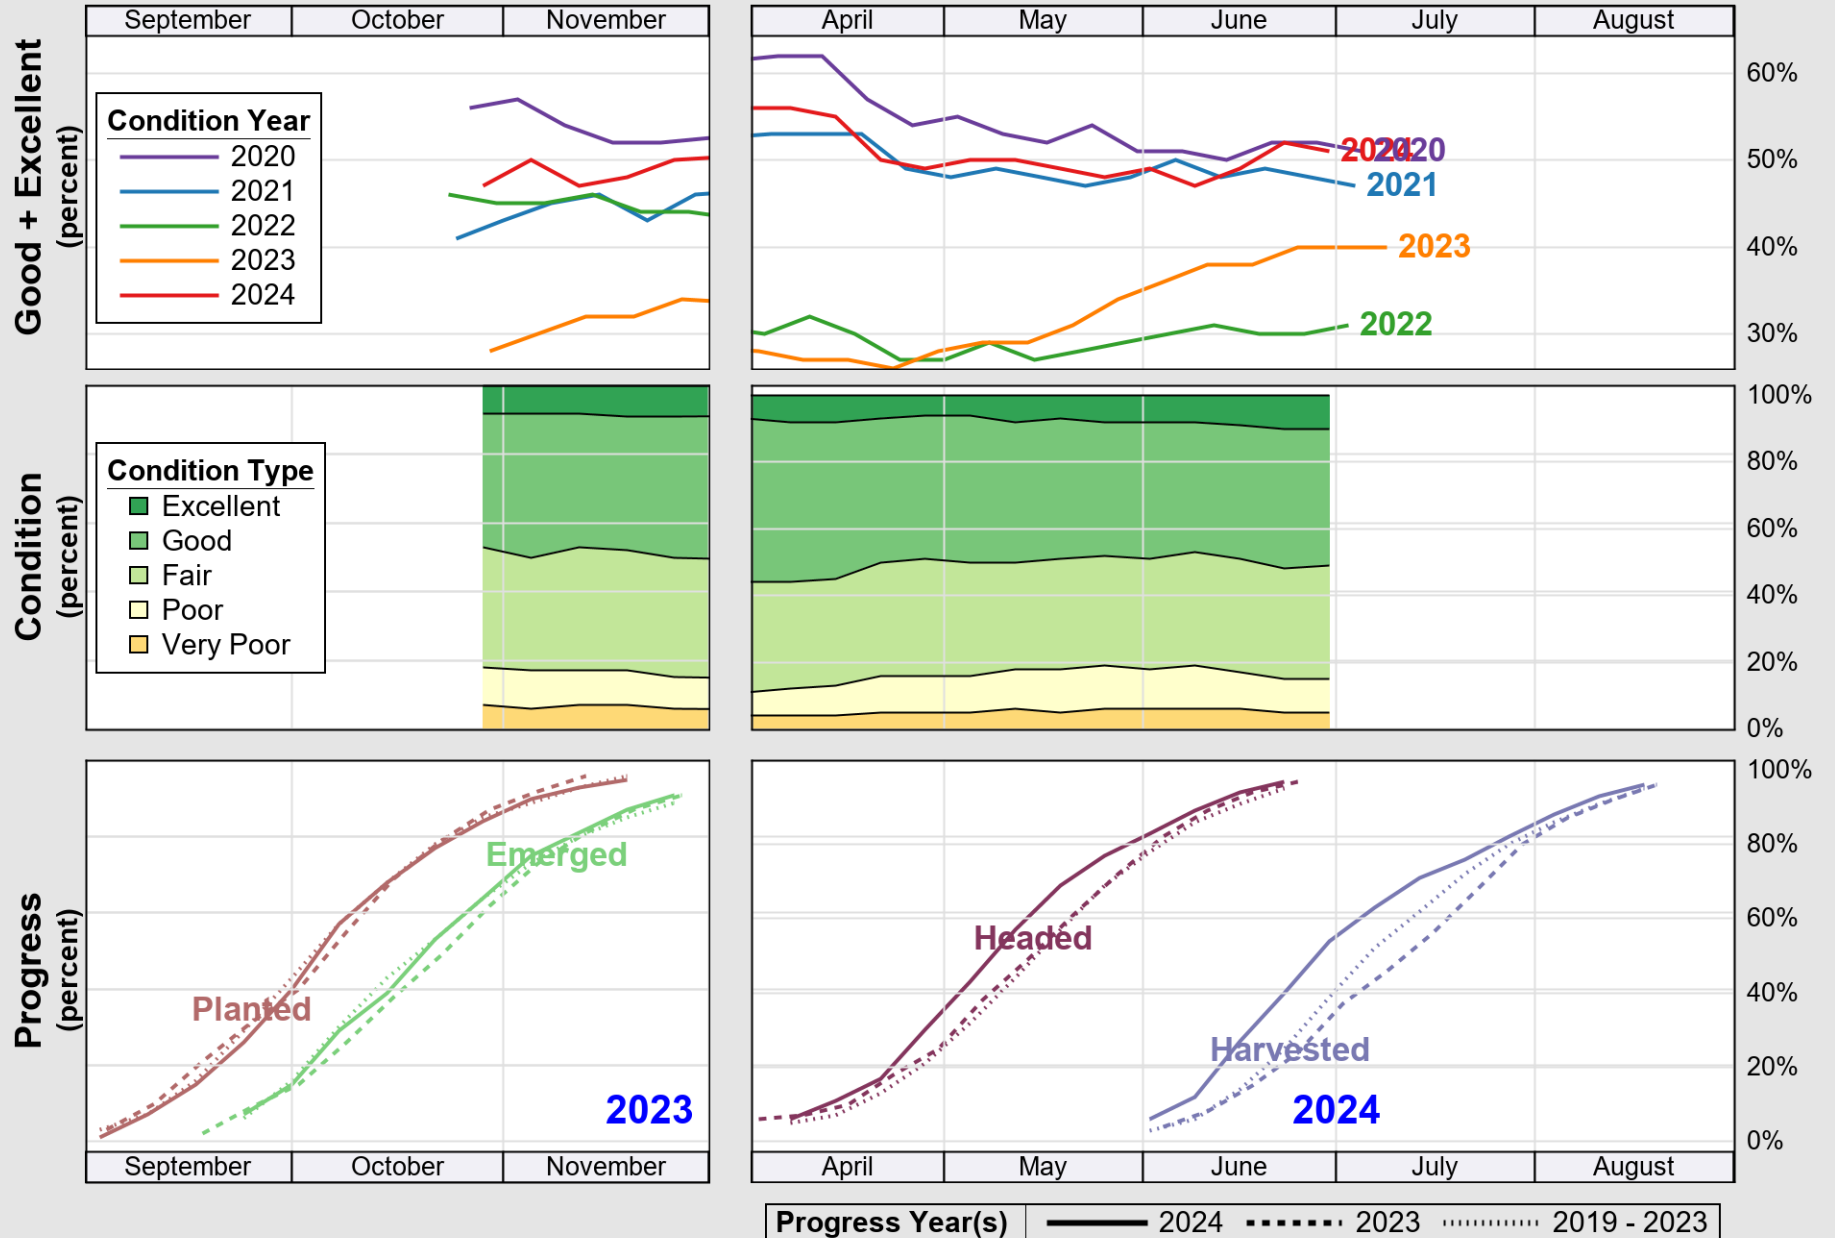

USDA

Crop Progress and Condition: Spring Wheat in United States , 2024

NASS

Source: National Agricultural Statistics Service (NASS), Crop Progress Report

USDA

Crop Progress and Condition: Sugar Beets in United States , 2024

NASS

Source: National Agricultural Statistics Service (NASS), Crop Progress Report

USDA

Crop Progress and Condition: Sunflower in United States , 2024

NASS

Source: National Agricultural Statistics Service (NASS), Crop Progress Report

USDA

Crop Progress and Condition: Winter Wheat in United States , 2024

NASS

Source: National Agricultural Statistics Service (NASS), Crop Progress Report