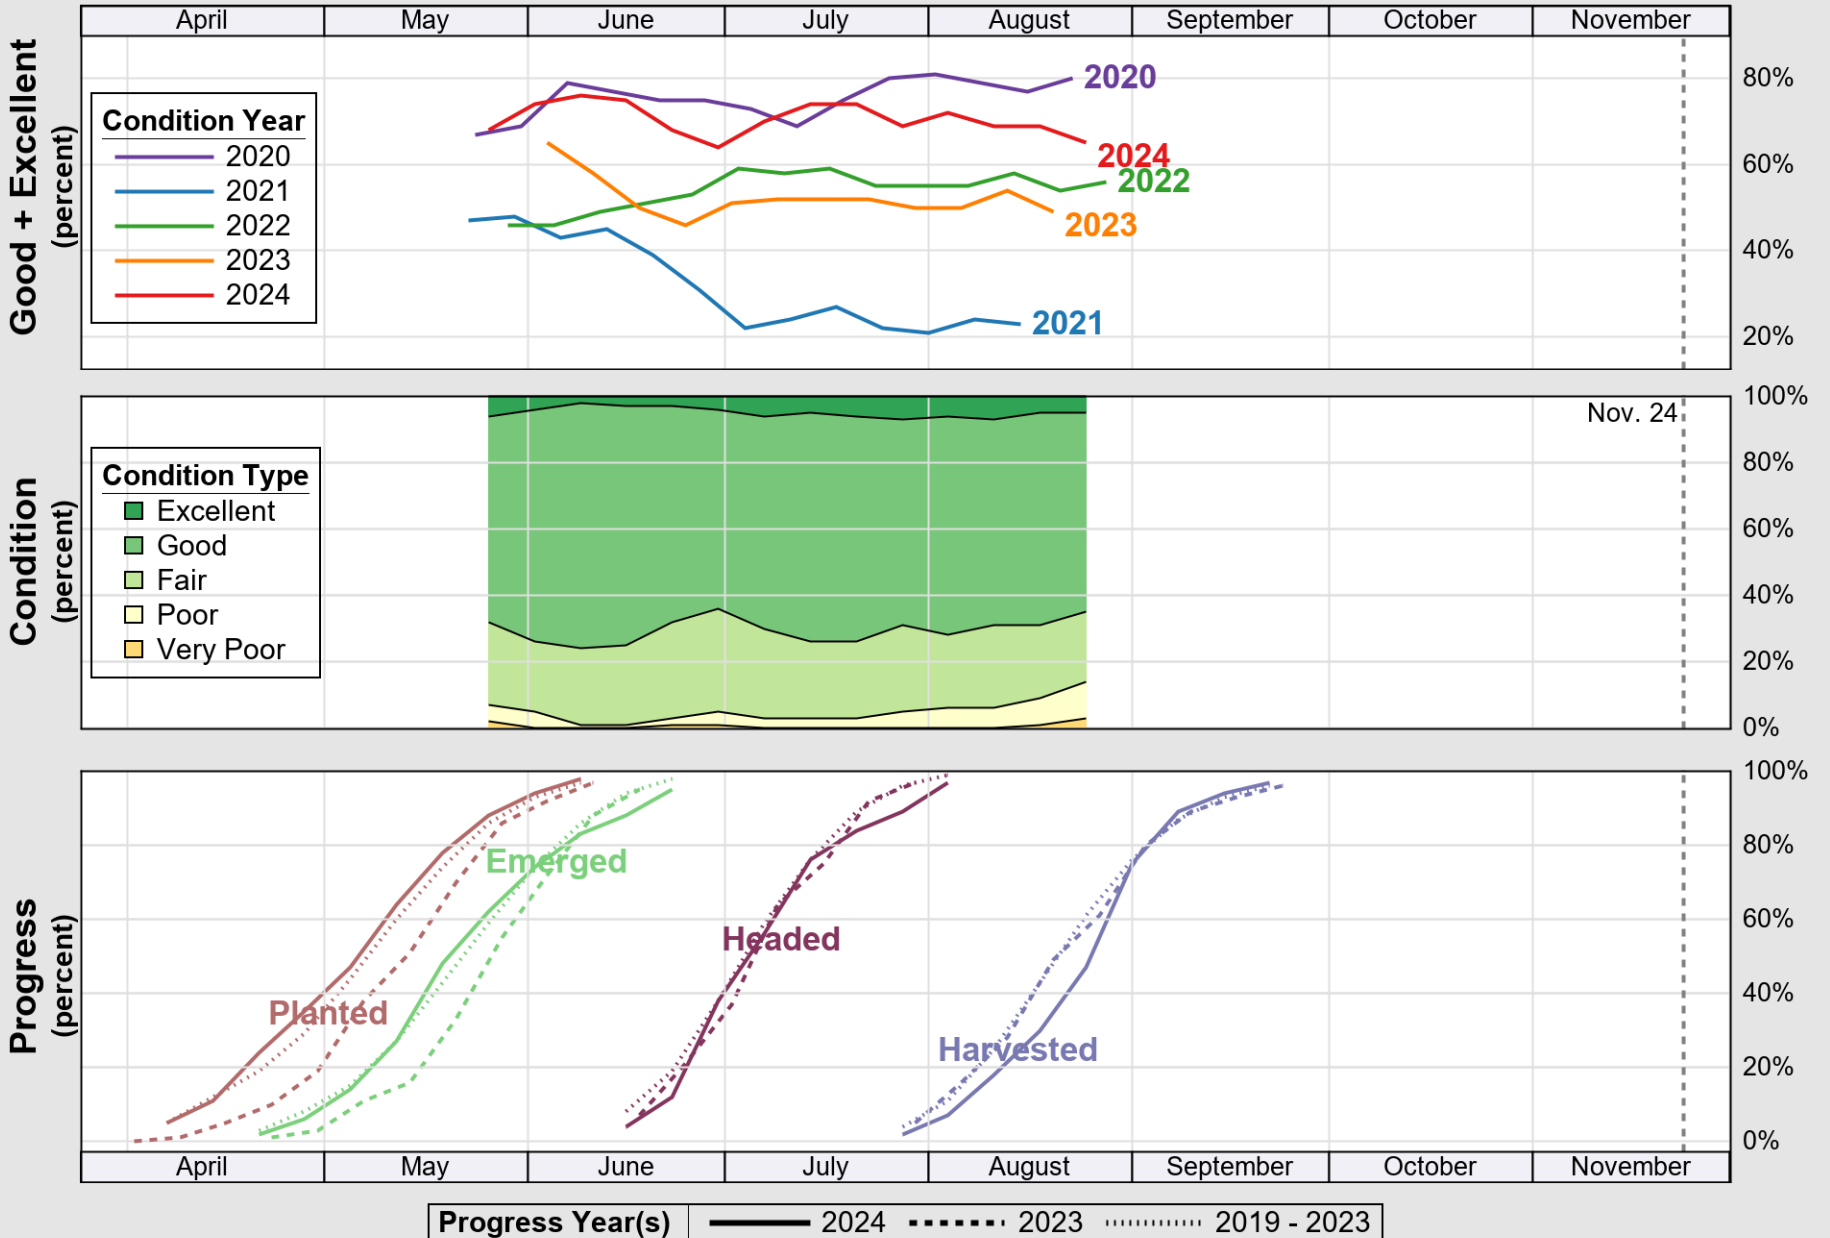

USDA

Crop Progress and Condition: Barley in United States , 2024

NASS

Source: National Agricultural Statistics Service (NASS), Crop Progress Report

USDA

Crop Progress and Condition: Corn in United States , 2024

NASS

Source: National Agricultural Statistics Service (NASS), Crop Progress Report

USDA

Crop Progress and Condition: Cotton in United States , 2024

NASS

Source: National Agricultural Statistics Service (NASS), Crop Progress Report

USDA

Crop Progress and Condition: Oats in United States , 2024

NASS

Source: National Agricultural Statistics Service (NASS), Crop Progress Report

USDA Crop Progress and Condition: Pasture and Range in United States , 2024 **NASS**