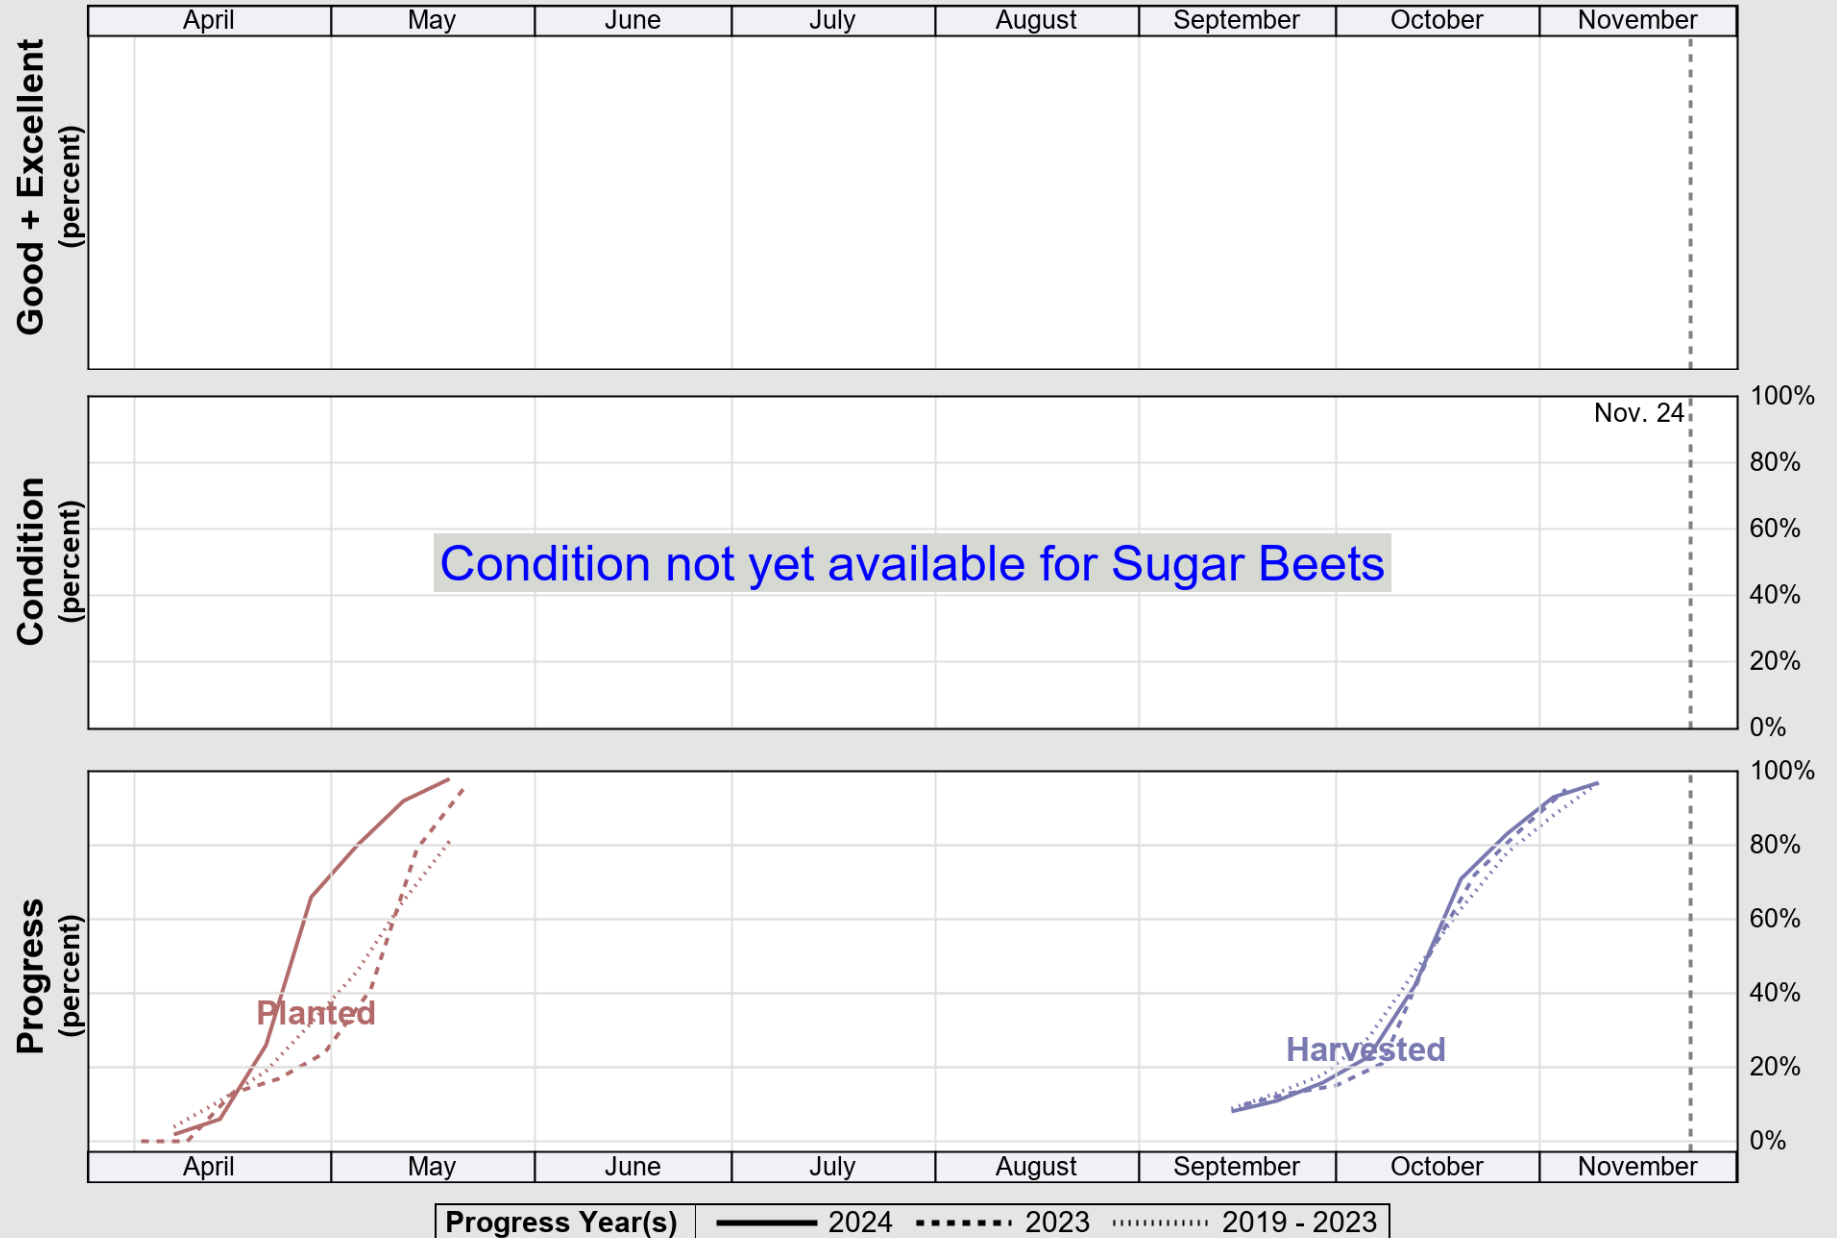

USDA

Crop Progress and Condition: Spring Wheat in United States , 2024

NASS

Source: National Agricultural Statistics Service (NASS), Crop Progress Report

USDA

Crop Progress and Condition: Sugar Beets in United States , 2024

NASS

Source: National Agricultural Statistics Service (NASS), Crop Progress Report

USDA

Crop Progress and Condition: Sunflower in United States , 2024

NASS

Source: National Agricultural Statistics Service (NASS), Crop Progress Report