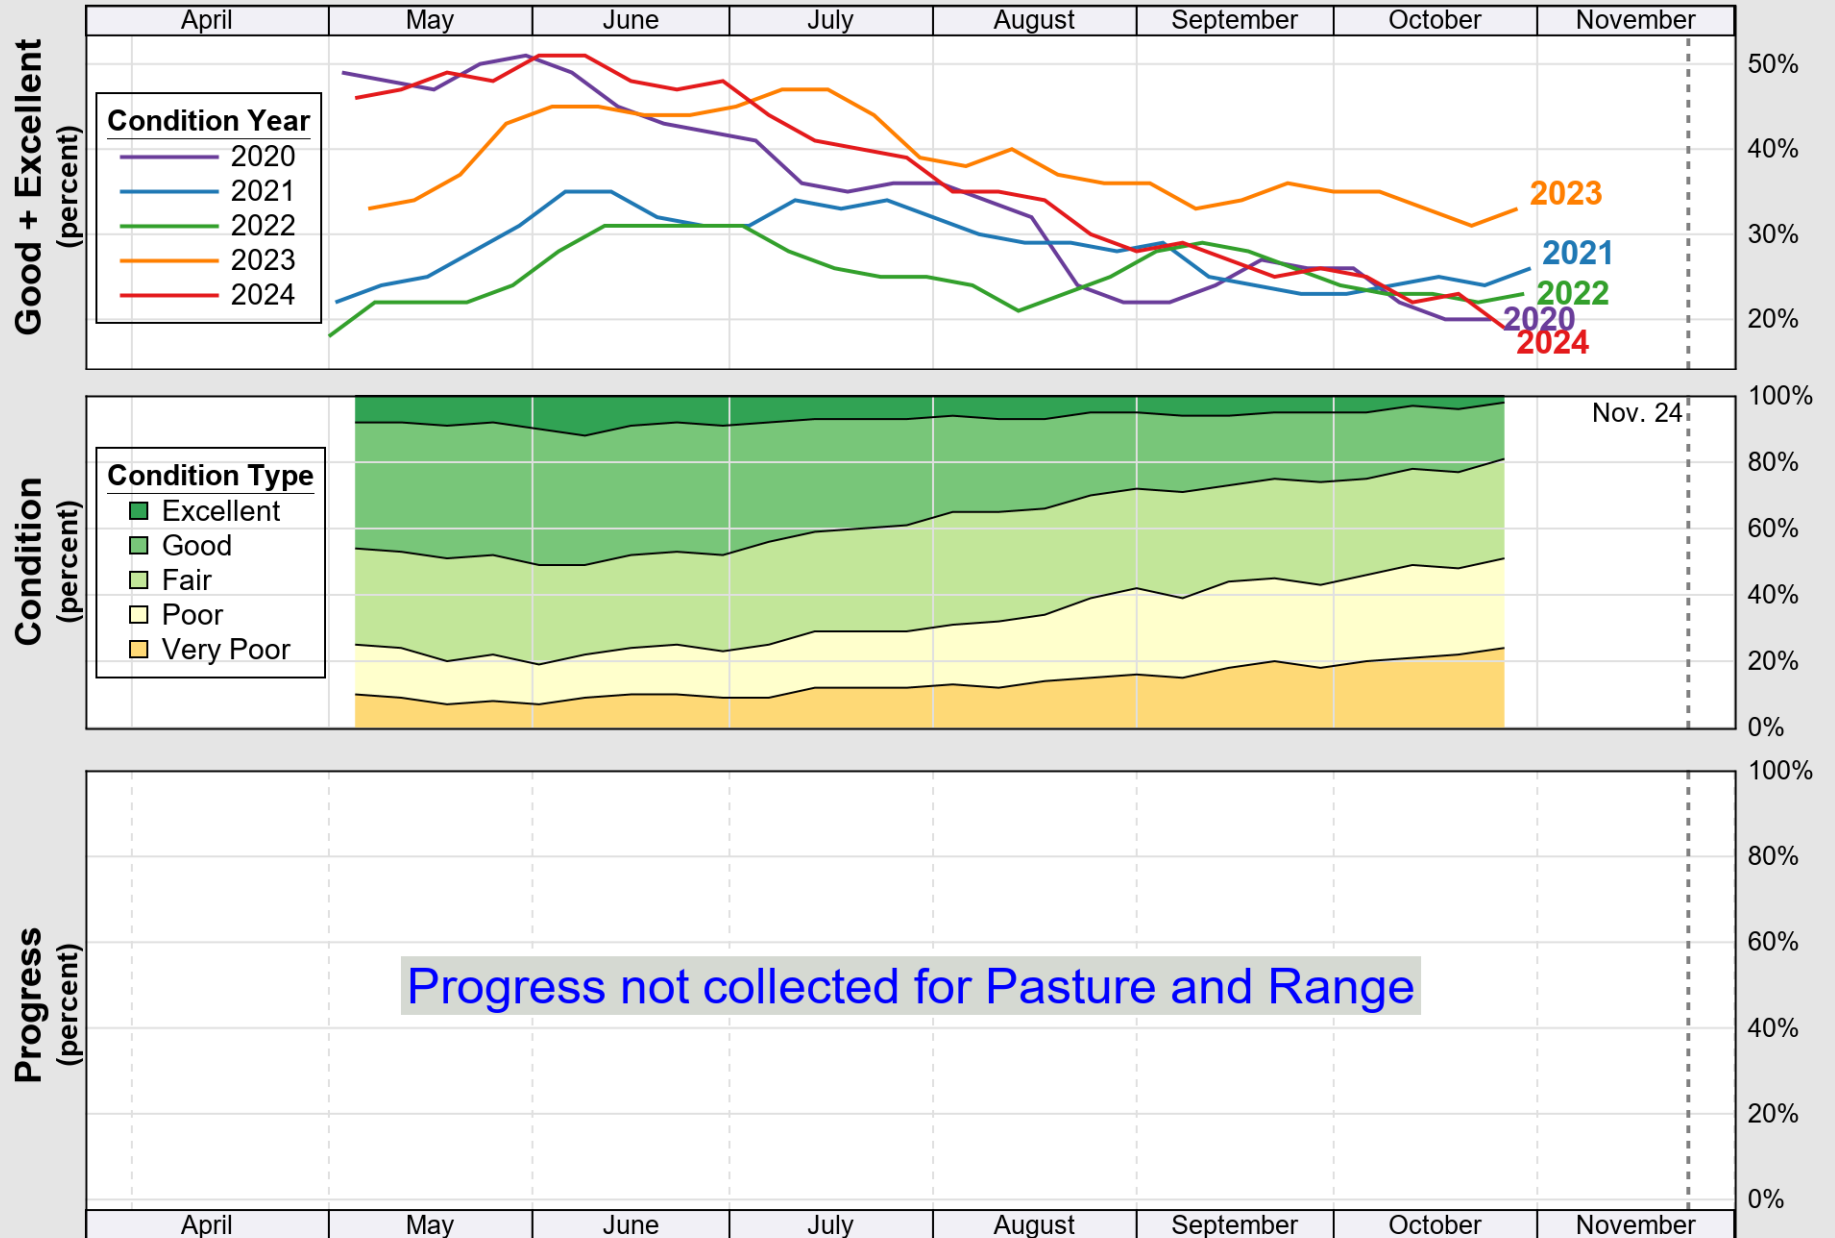

NASS

Source: National Agricultural Statistics Service (NASS), Crop Progress Report

USDA

Crop Progress and Condition: Cotton in United States , 2024

NASS

Source: National Agricultural Statistics Service (NASS), Crop Progress Report

USDA

Crop Progress and Condition: Oats in United States , 2024

NASS

Source: National Agricultural Statistics Service (NASS), Crop Progress Report

USDA Crop Progress and Condition: Pasture and Range in United States , 2024 **NASS**

Source: National Agricultural Statistics Service (NASS), Crop Progress Report

USDA

Crop Progress and Condition: Peanuts in United States , 2024

NASS

Source: National Agricultural Statistics Service (NASS), Crop Progress Report