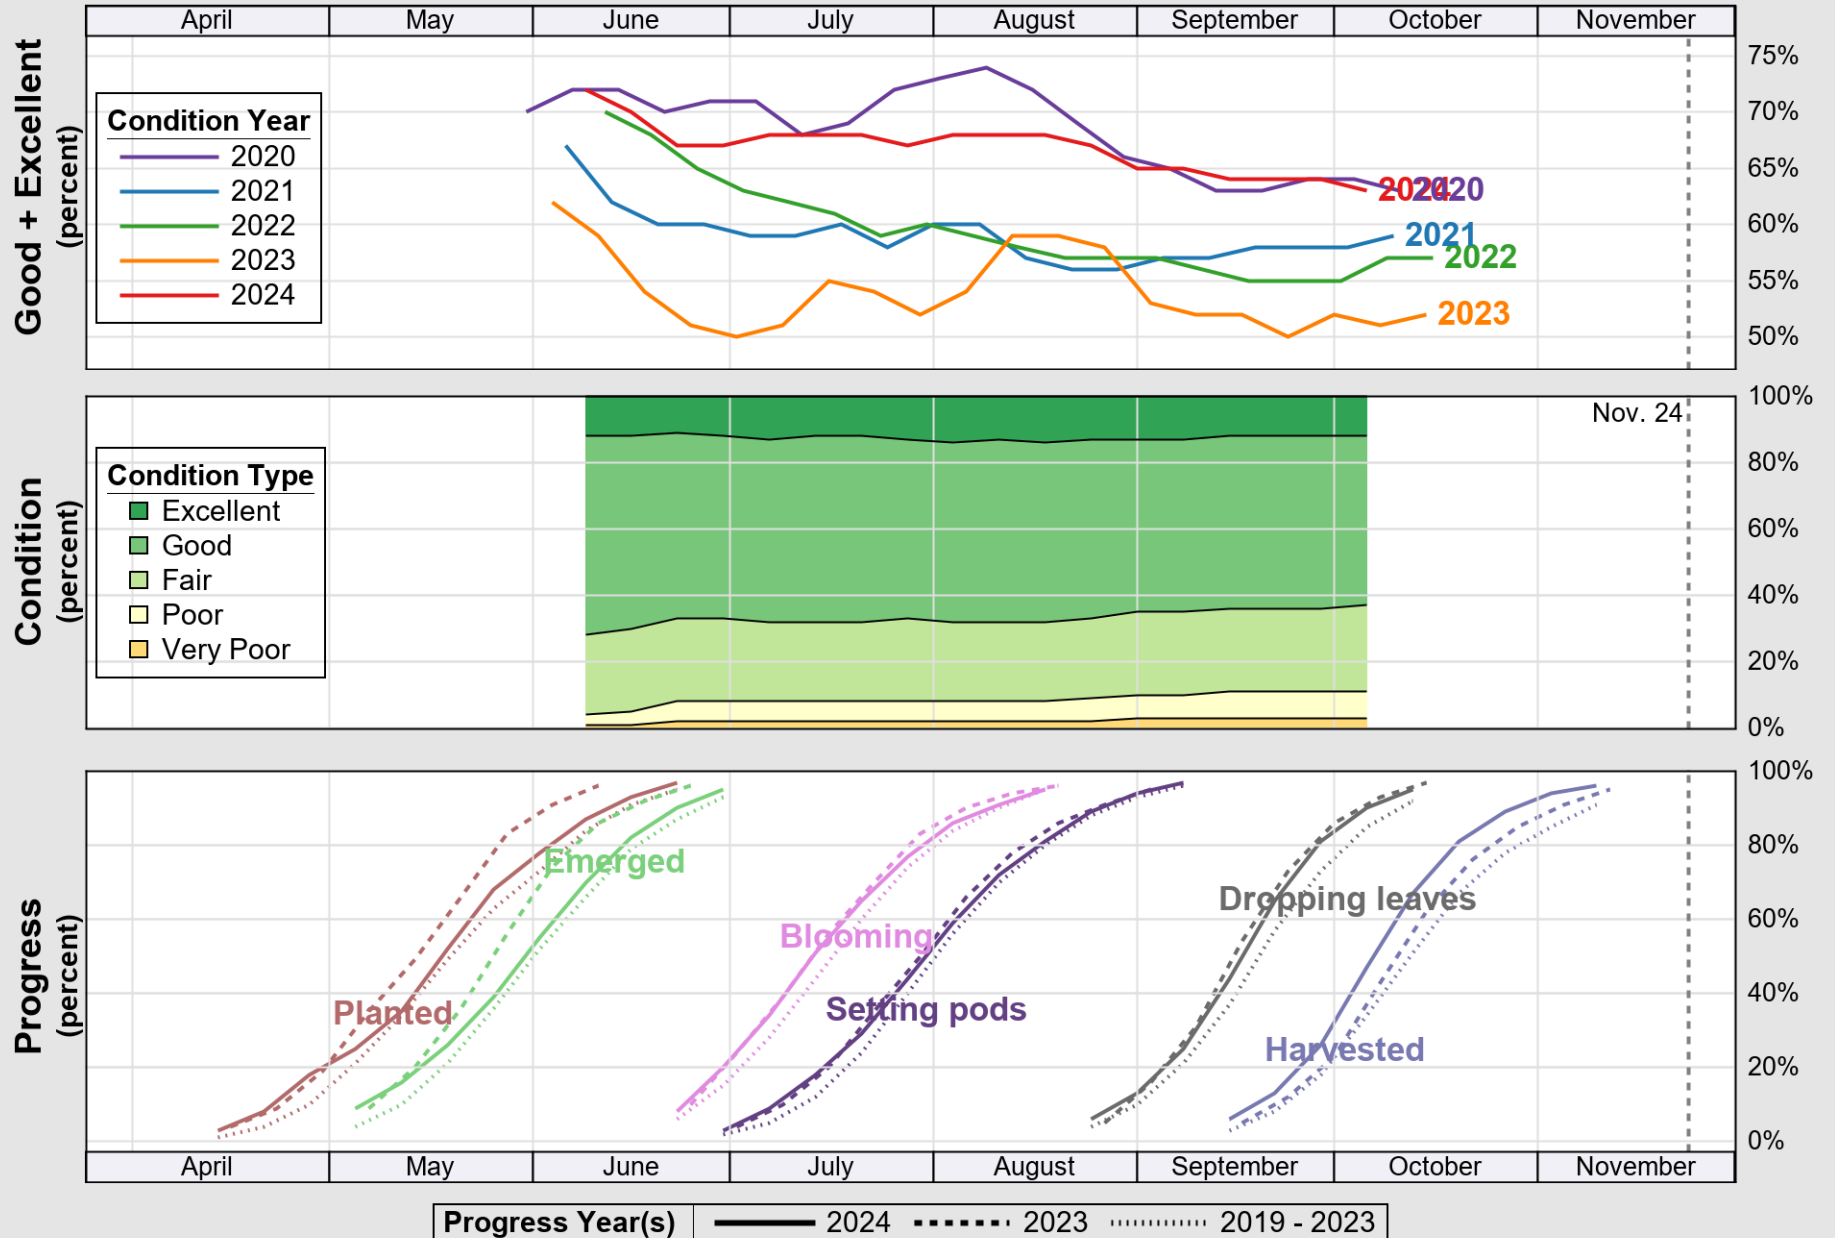

USDA

Crop Progress and Condition: Rice in United States , 2024

NASS

Source: National Agricultural Statistics Service (NASS), Crop Progress Report

USDA

Crop Progress and Condition: Sorghum in United States , 2024

NASS

Source: National Agricultural Statistics Service (NASS), Crop Progress Report

USDA

Crop Progress and Condition: Soybeans in United States , 2024

NASS

Source: National Agricultural Statistics Service (NASS), Crop Progress Report

USDA

Crop Progress and Condition: Spring Wheat in United States , 2024

NASS

Source: National Agricultural Statistics Service (NASS), Crop Progress Report

USDA

Crop Progress and Condition: Sugar Beets in United States , 2024