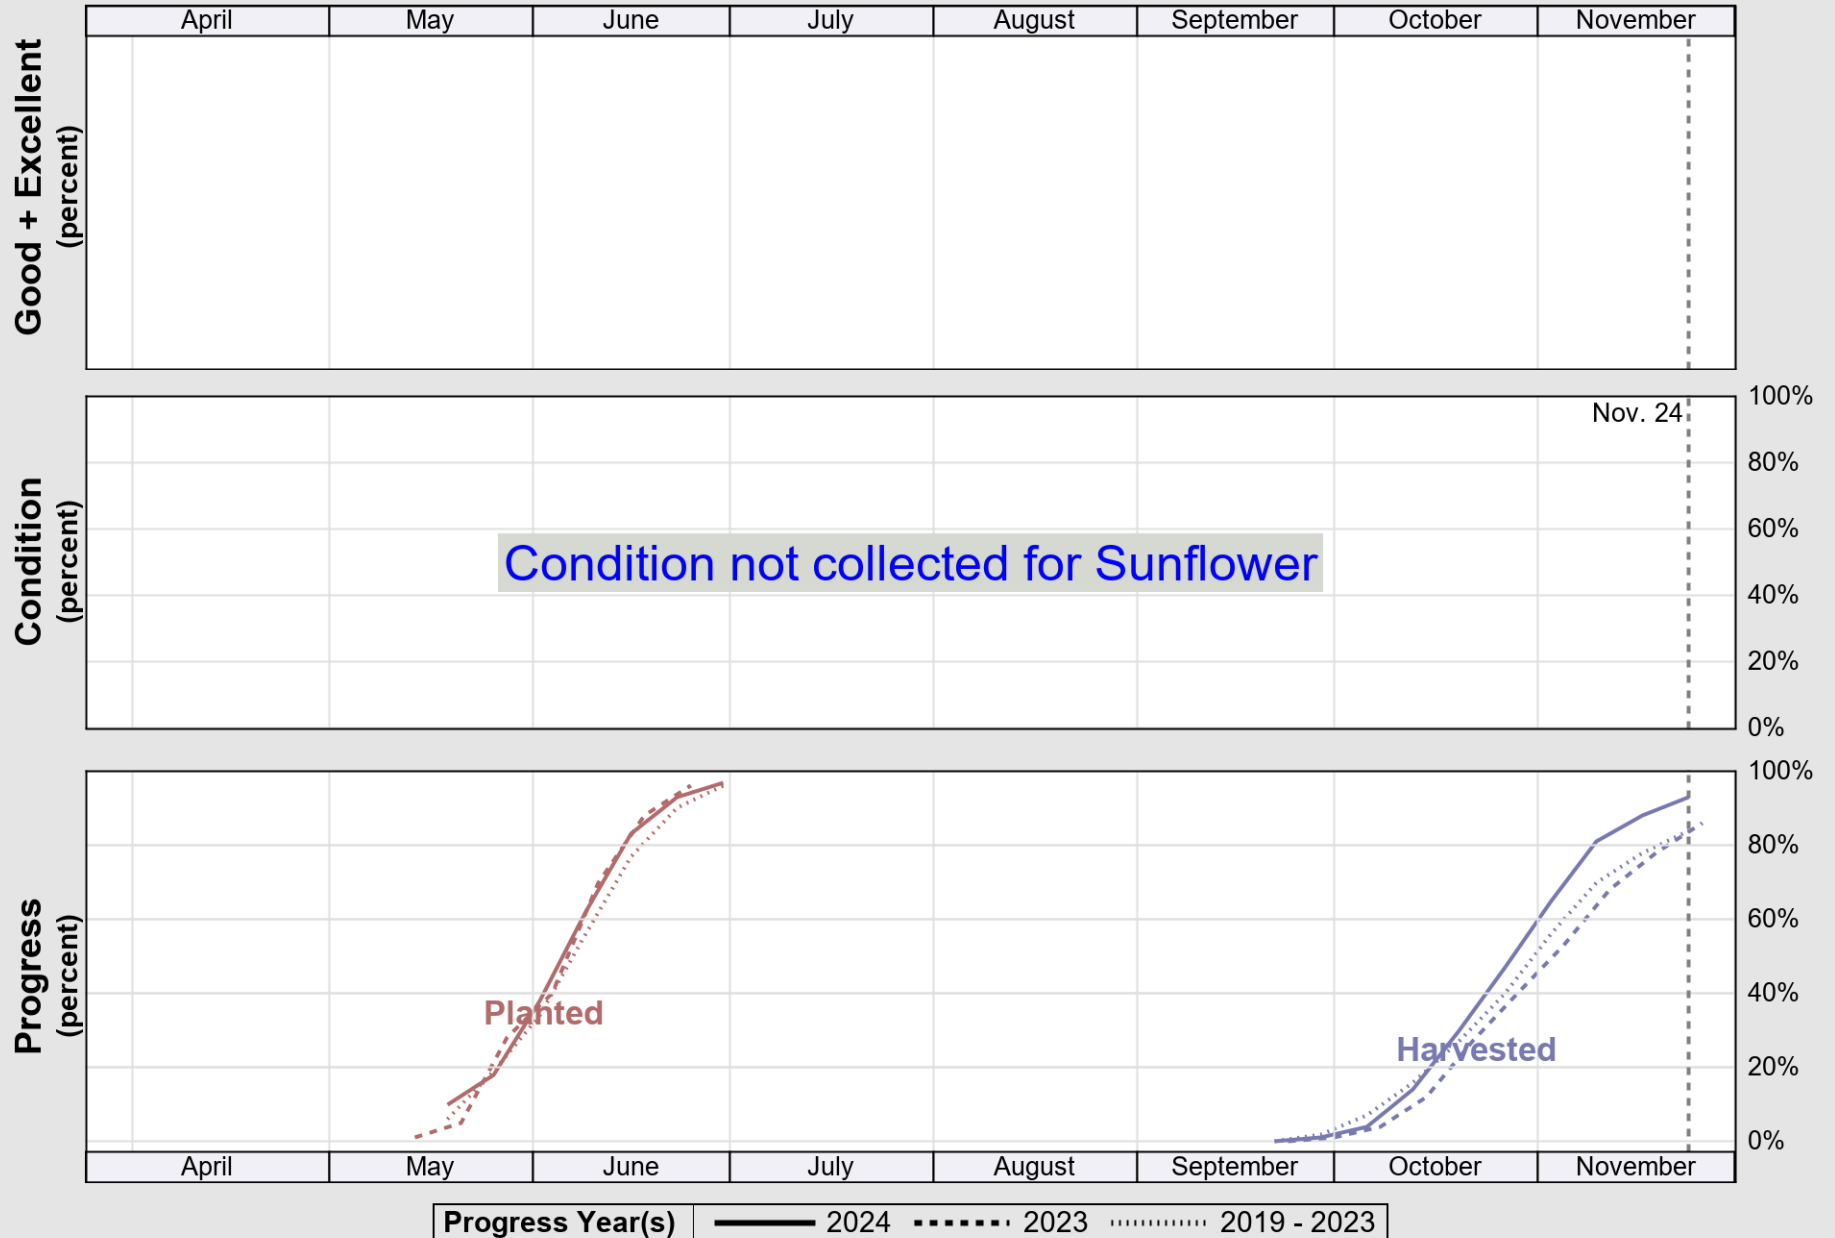

USDA

Crop Progress and Condition: Spring Wheat in United States , 2024

NASS

Source: National Agricultural Statistics Service (NASS), Crop Progress Report

USDA

Crop Progress and Condition: Sugar Beets in United States , 2024

NASS

Source: National Agricultural Statistics Service (NASS), Crop Progress Report

USDA

Crop Progress and Condition: Sunflower in United States , 2024

NASS

Source: National Agricultural Statistics Service (NASS), Crop Progress Report