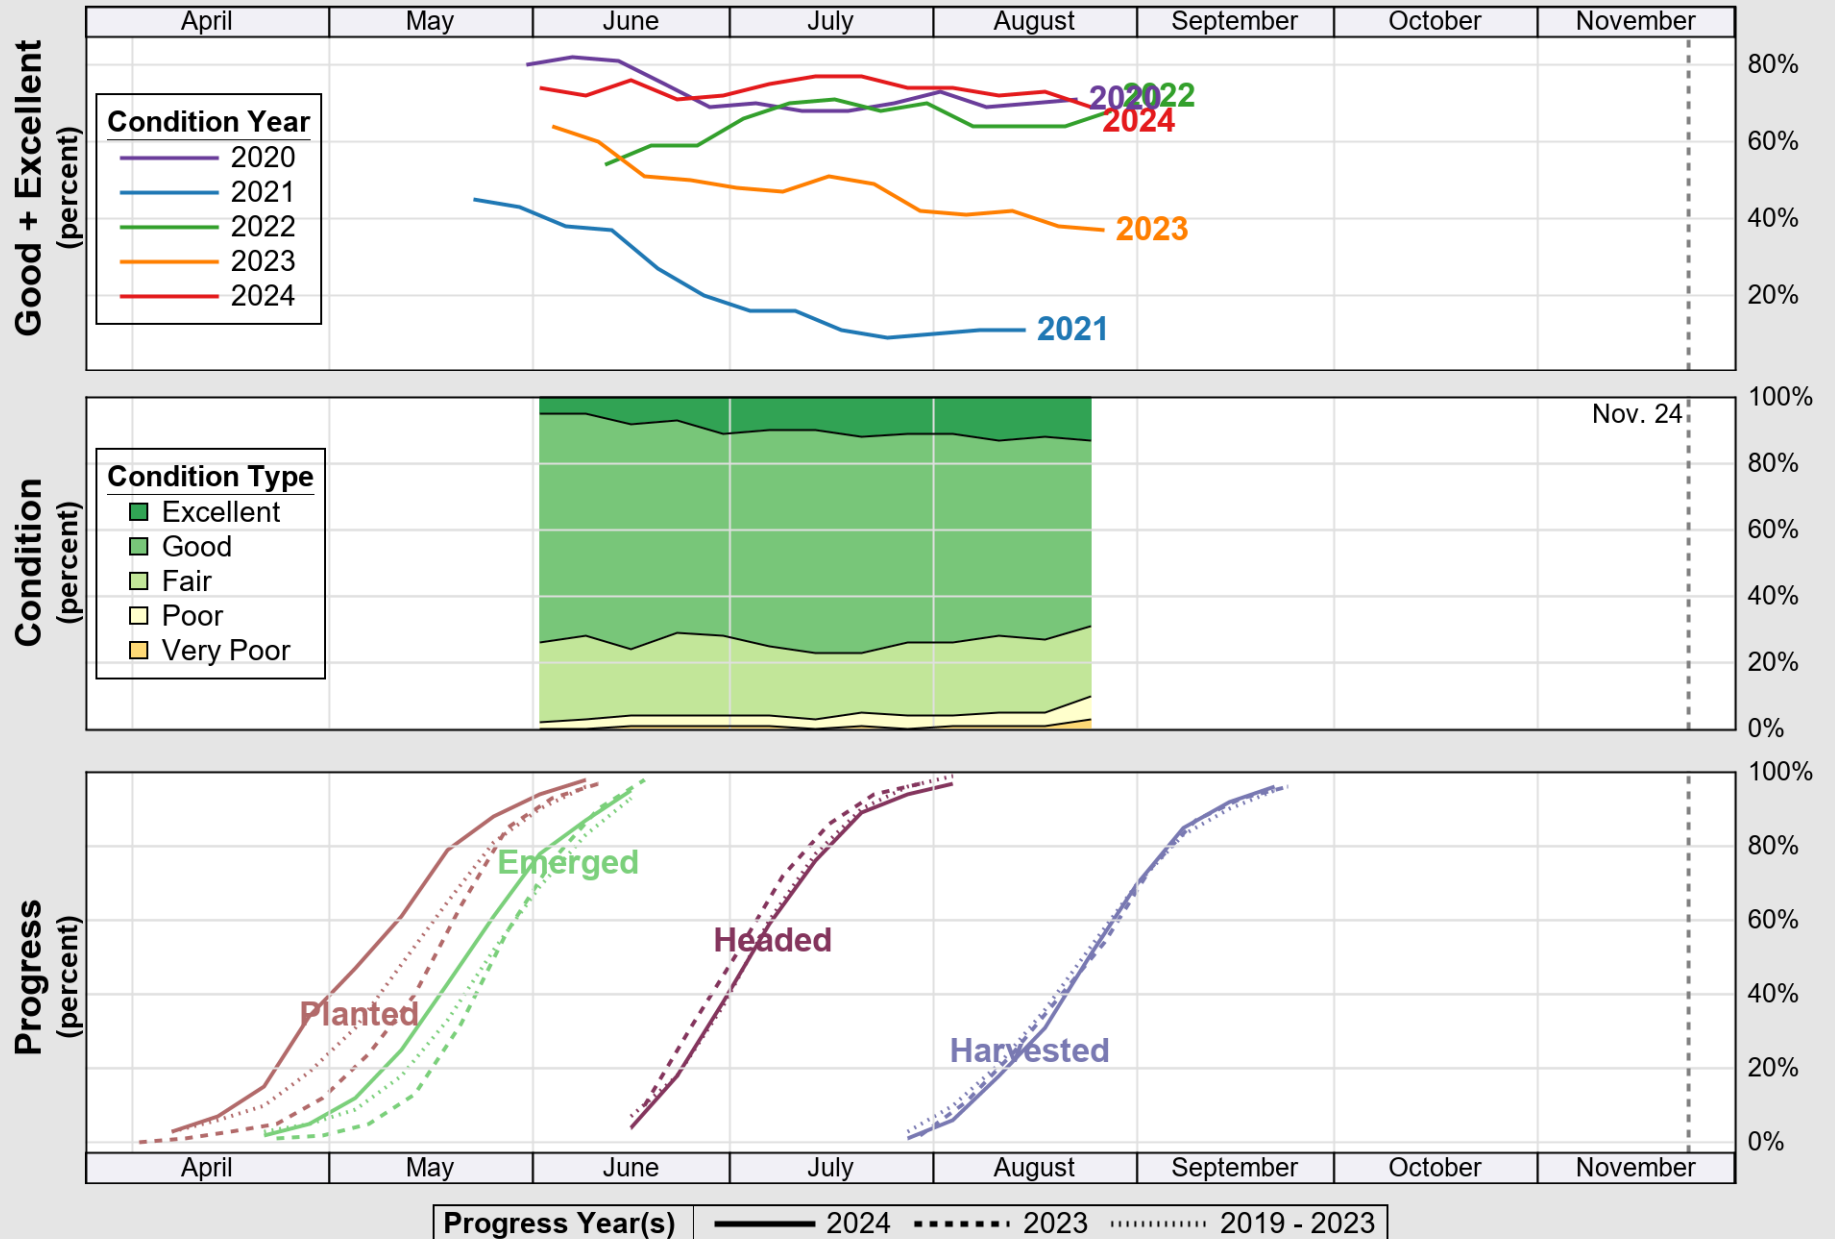

Source: National Agricultural Statistics Service (NASS), Crop Progress Report

USDA

Crop Progress and Condition: Peanuts in United States , 2024

NASS

Source: National Agricultural Statistics Service (NASS), Crop Progress Report

USDA

Crop Progress and Condition: Rice in United States , 2024

NASS

Source: National Agricultural Statistics Service (NASS), Crop Progress Report

USDA

Crop Progress and Condition: Sorghum in United States , 2024

NASS

Source: National Agricultural Statistics Service (NASS), Crop Progress Report

USDA

Crop Progress and Condition: Soybeans in United States , 2024

NASS

Source: National Agricultural Statistics Service (NASS), Crop Progress Report

USDA

Crop Progress and Condition: Spring Wheat in United States , 2024

NASS

Source: National Agricultural Statistics Service (NASS), Crop Progress Report

USDA

Crop Progress and Condition: Sugar Beets in United States , 2024