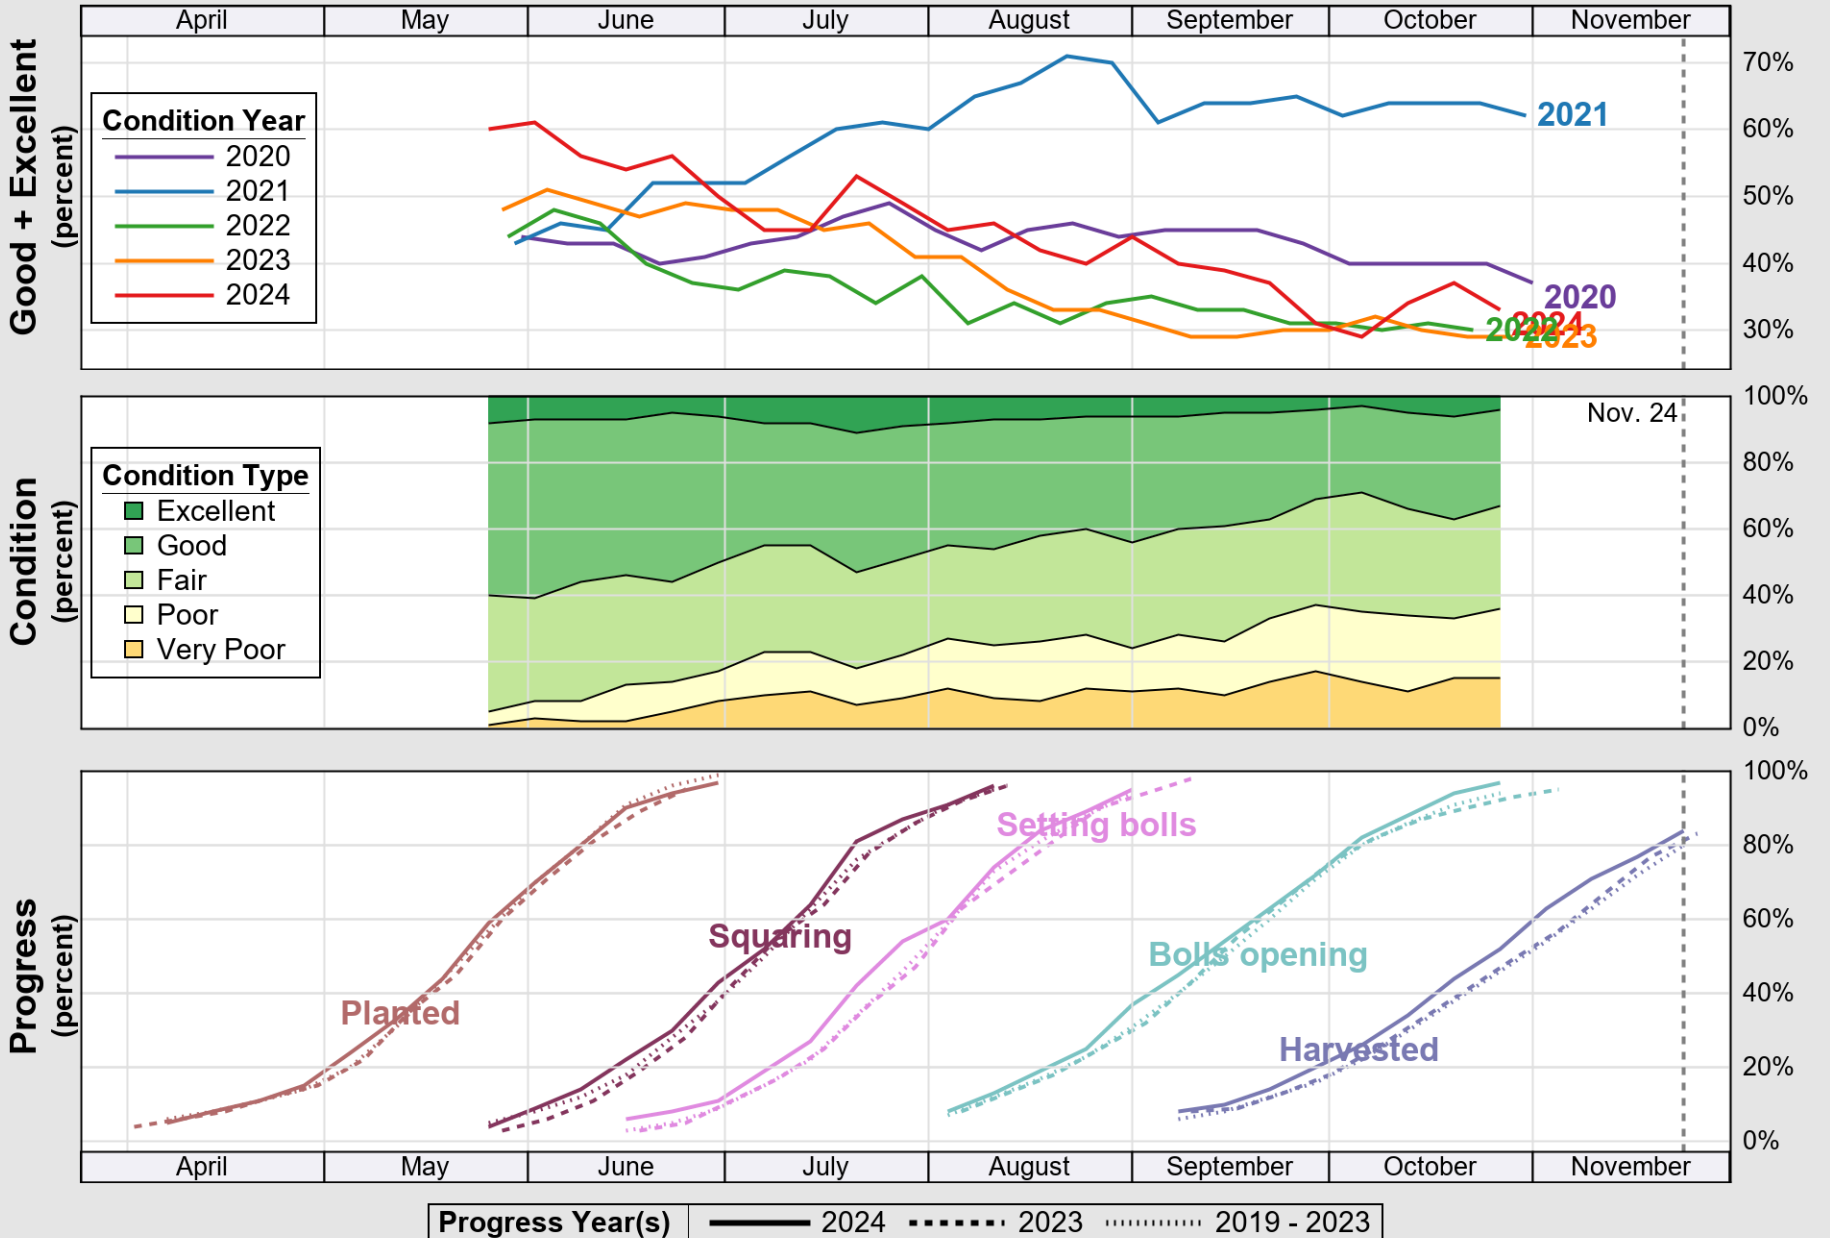

USDA

Crop Progress and Condition: Barley in United States , 2024

NASS

Source: National Agricultural Statistics Service (NASS), Crop Progress Report

USDA

Crop Progress and Condition: Corn in United States , 2024

NASS

Source: National Agricultural Statistics Service (NASS), Crop Progress Report

USDA

Crop Progress and Condition: Cotton in United States , 2024

NASS

Source: National Agricultural Statistics Service (NASS), Crop Progress Report

USDA

Crop Progress and Condition: Oats in United States , 2024

NASS

Source: National Agricultural Statistics Service (NASS), Crop Progress Report

USDA Crop Progress and Condition: Pasture and Range in United States , 2024 **NASS**

Source: National Agricultural Statistics Service (NASS), Crop Progress Report

USDA

Crop Progress and Condition: Peanuts in United States , 2024

NASS

Source: National Agricultural Statistics Service (NASS), Crop Progress Report