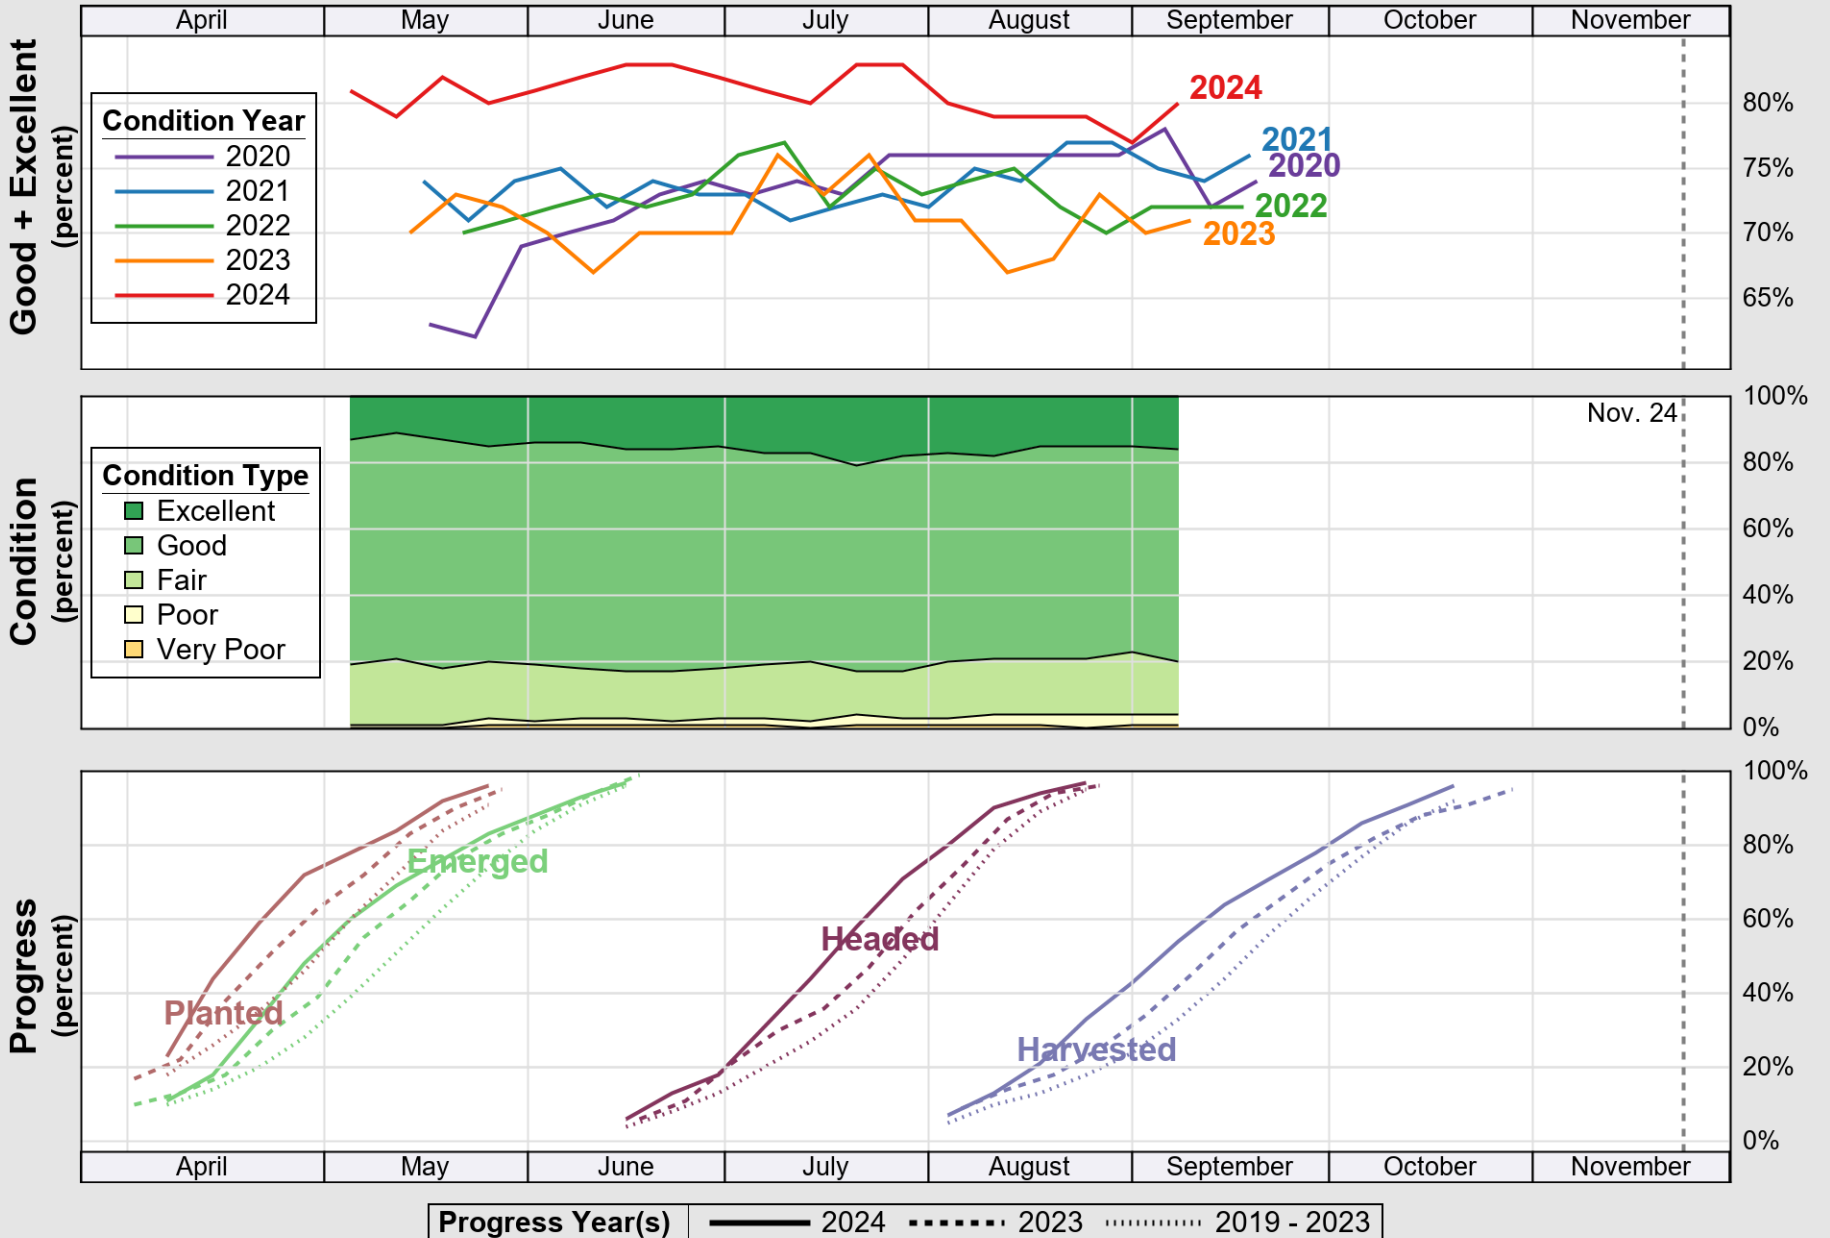

USDA

Crop Progress and Condition: Oats in United States , 2024

NASS

Source: National Agricultural Statistics Service (NASS), Crop Progress Report

USDA Crop Progress and Condition: Pasture and Range in United States , 2024 **NASS**

Source: National Agricultural Statistics Service (NASS), Crop Progress Report

USDA

Crop Progress and Condition: Peanuts in United States , 2024

NASS

Source: National Agricultural Statistics Service (NASS), Crop Progress Report

USDA

Crop Progress and Condition: Rice in United States , 2024

NASS

Source: National Agricultural Statistics Service (NASS), Crop Progress Report

USDA

Crop Progress and Condition: Sorghum in United States , 2024