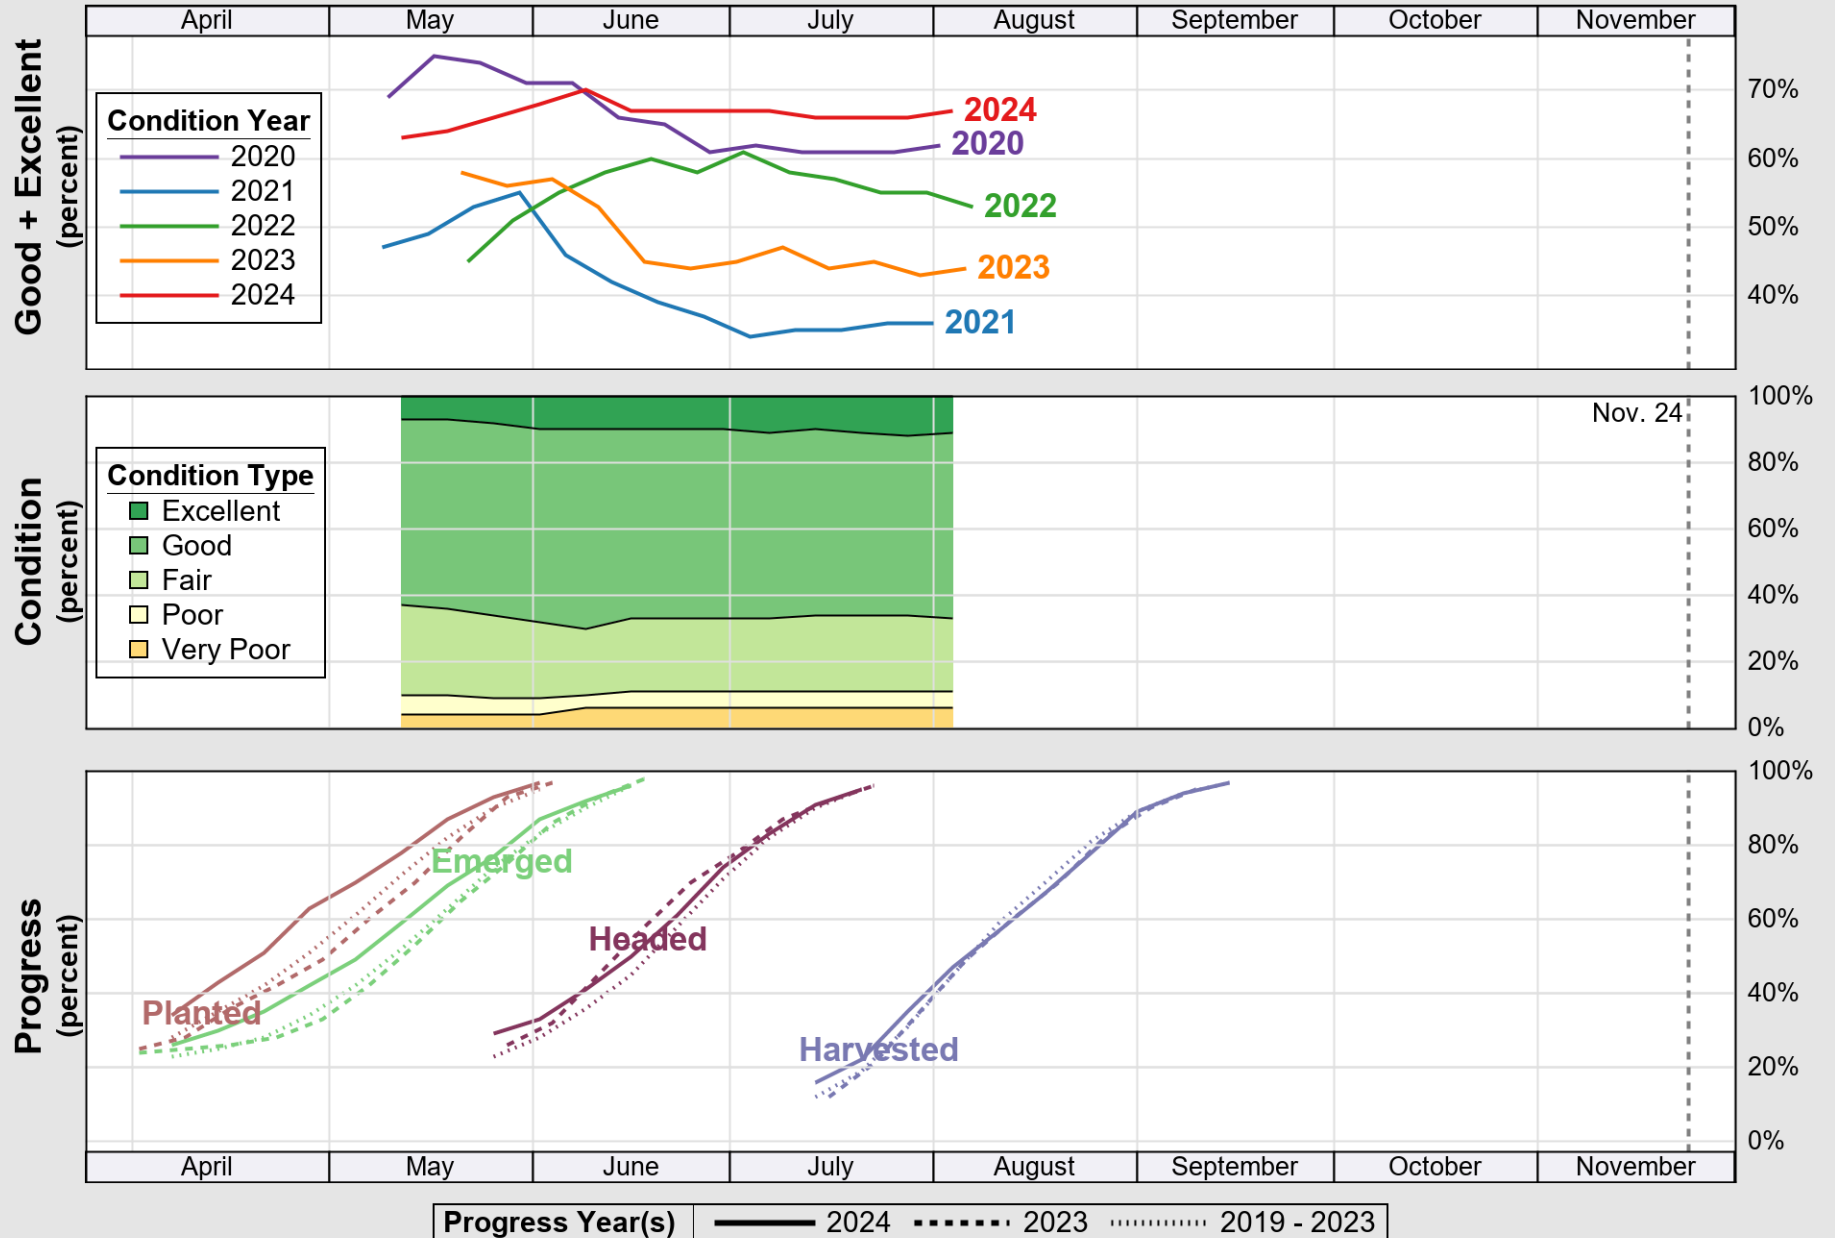

USDA

Crop Progress and Condition: Barley in United States , 2024

NASS

Source: National Agricultural Statistics Service (NASS), Crop Progress Report

USDA

Crop Progress and Condition: Corn in United States , 2024

NASS

Source: National Agricultural Statistics Service (NASS), Crop Progress Report

USDA

Crop Progress and Condition: Cotton in United States , 2024

NASS

Source: National Agricultural Statistics Service (NASS), Crop Progress Report

USDA

Crop Progress and Condition: Oats in United States , 2024

NASS

Source: National Agricultural Statistics Service (NASS), Crop Progress Report

USDA Crop Progress and Condition: Pasture and Range in United States , 2024 **NASS**

Source: National Agricultural Statistics Service (NASS), Crop Progress Report

USDA

Crop Progress and Condition: Peanuts in United States , 2024

NASS

Source: National Agricultural Statistics Service (NASS), Crop Progress Report