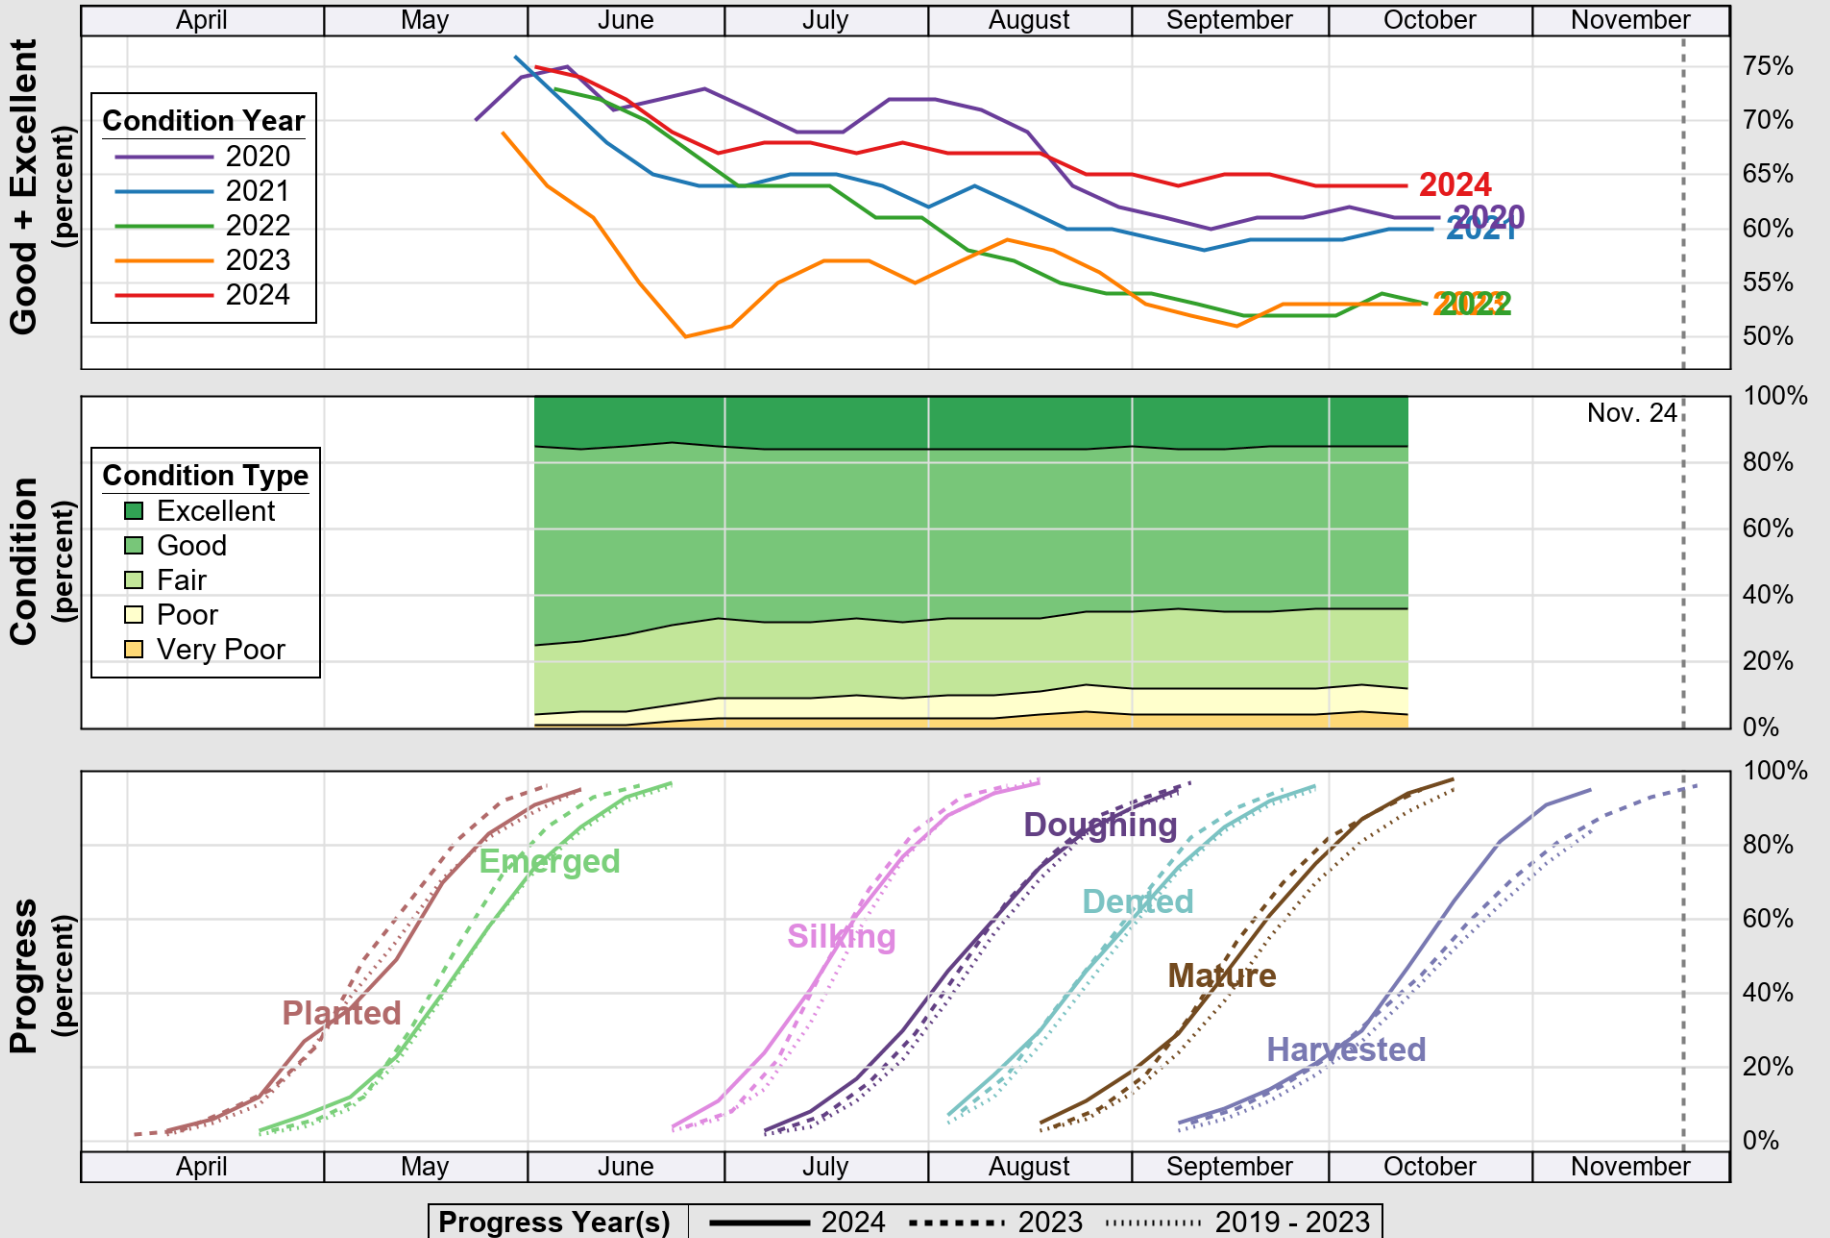

USDA

Crop Progress and Condition: Barley in United States , 2024

NASS

Source: National Agricultural Statistics Service (NASS), Crop Progress Report

USDA

Crop Progress and Condition: Corn in United States , 2024

NASS

Source: National Agricultural Statistics Service (NASS), Crop Progress Report

USDA

Crop Progress and Condition: Cotton in United States , 2024

NASS

Source: National Agricultural Statistics Service (NASS), Crop Progress Report

USDA

Crop Progress and Condition: Oats in United States , 2024

NASS

Source: National Agricultural Statistics Service (NASS), Crop Progress Report

USDA Crop Progress and Condition: Pasture and Range in United States , 2024 **NASS**

Source: National Agricultural Statistics Service (NASS), Crop Progress Report

USDA

Crop Progress and Condition: Peanuts in United States , 2024

NASS

Source: National Agricultural Statistics Service (NASS), Crop Progress Report