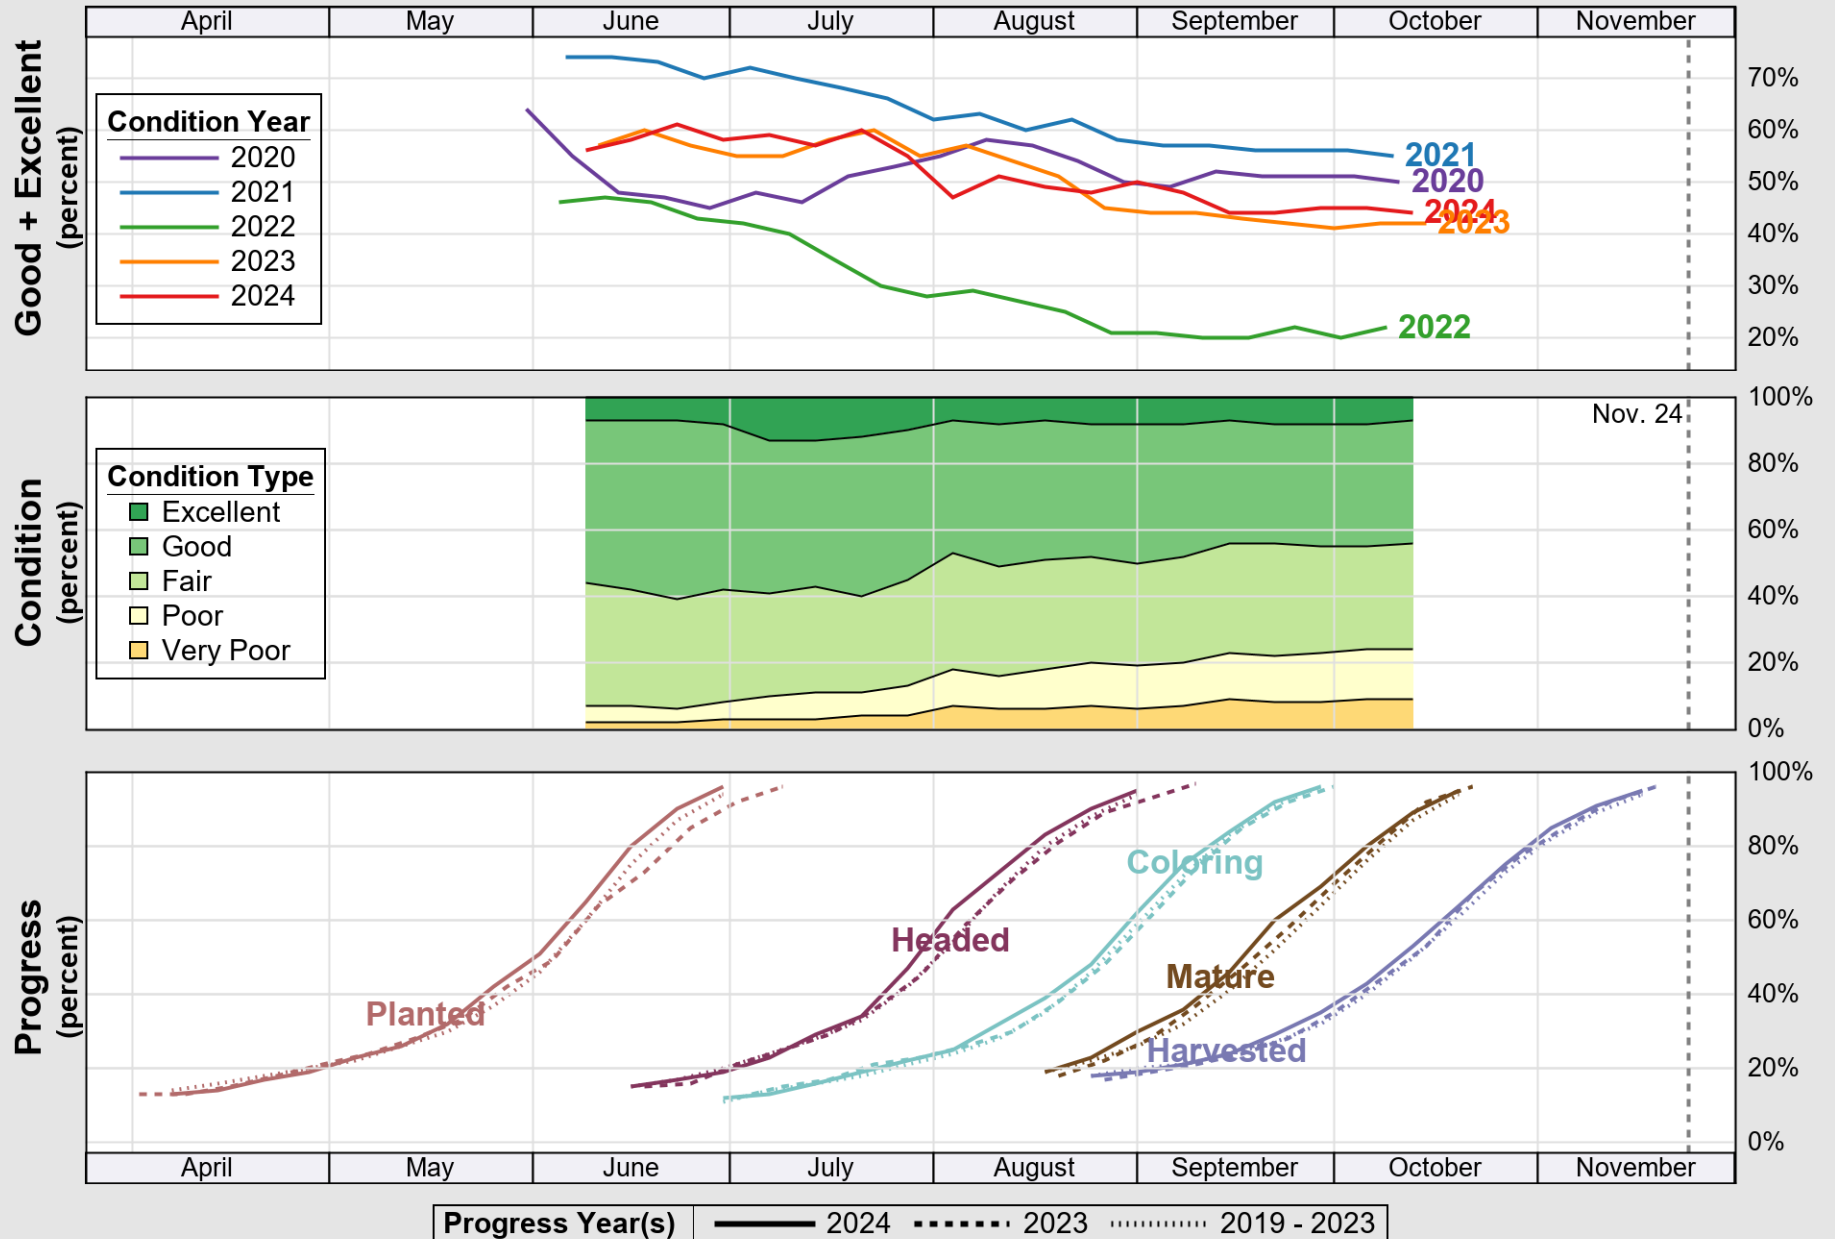

Source: National Agricultural Statistics Service (NASS), Crop Progress Report

USDA

Crop Progress and Condition: Peanuts in United States , 2024

NASS

Source: National Agricultural Statistics Service (NASS), Crop Progress Report

USDA

Crop Progress and Condition: Rice in United States , 2024

NASS

Source: National Agricultural Statistics Service (NASS), Crop Progress Report

USDA

Crop Progress and Condition: Sorghum in United States , 2024

NASS

Source: National Agricultural Statistics Service (NASS), Crop Progress Report

USDA

Crop Progress and Condition: Soybeans in United States , 2024

NASS

Source: National Agricultural Statistics Service (NASS), Crop Progress Report

USDA

Crop Progress and Condition: Spring Wheat in United States , 2024

NASS

Source: National Agricultural Statistics Service (NASS), Crop Progress Report

USDA

Crop Progress and Condition: Sugar Beets in United States , 2024