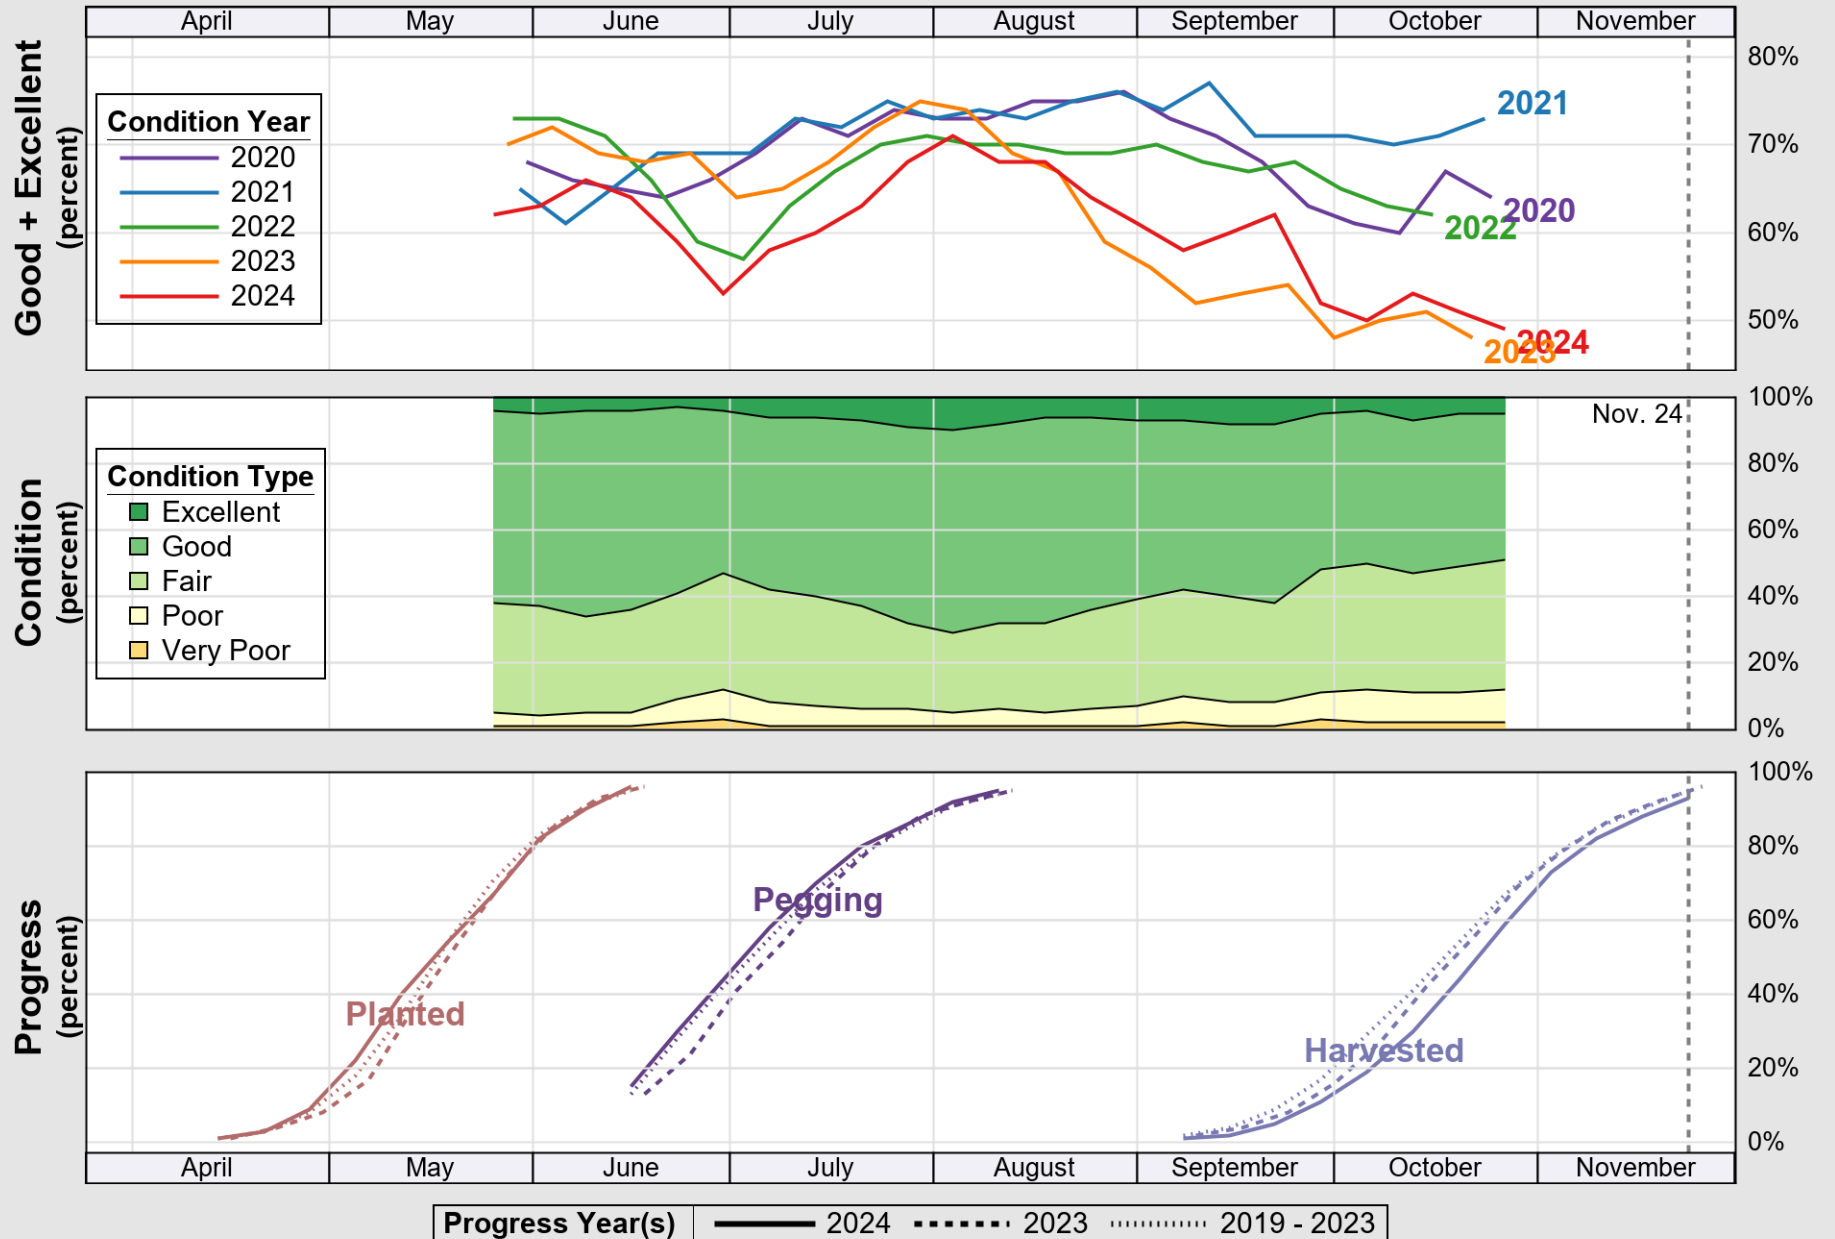

NASS

Source: National Agricultural Statistics Service (NASS), Crop Progress Report

USDA

Crop Progress and Condition: Cotton in United States , 2024

NASS

Source: National Agricultural Statistics Service (NASS), Crop Progress Report

USDA

Crop Progress and Condition: Oats in United States , 2024

NASS

Source: National Agricultural Statistics Service (NASS), Crop Progress Report

USDA Crop Progress and Condition: Pasture and Range in United States , 2024 **NASS**

Source: National Agricultural Statistics Service (NASS), Crop Progress Report

USDA

Crop Progress and Condition: Peanuts in United States , 2024

NASS

Source: National Agricultural Statistics Service (NASS), Crop Progress Report

USDA

Crop Progress and Condition: Rice in United States , 2024

NASS

Source: National Agricultural Statistics Service (NASS), Crop Progress Report

USDA

Crop Progress and Condition: Sorghum in United States , 2024