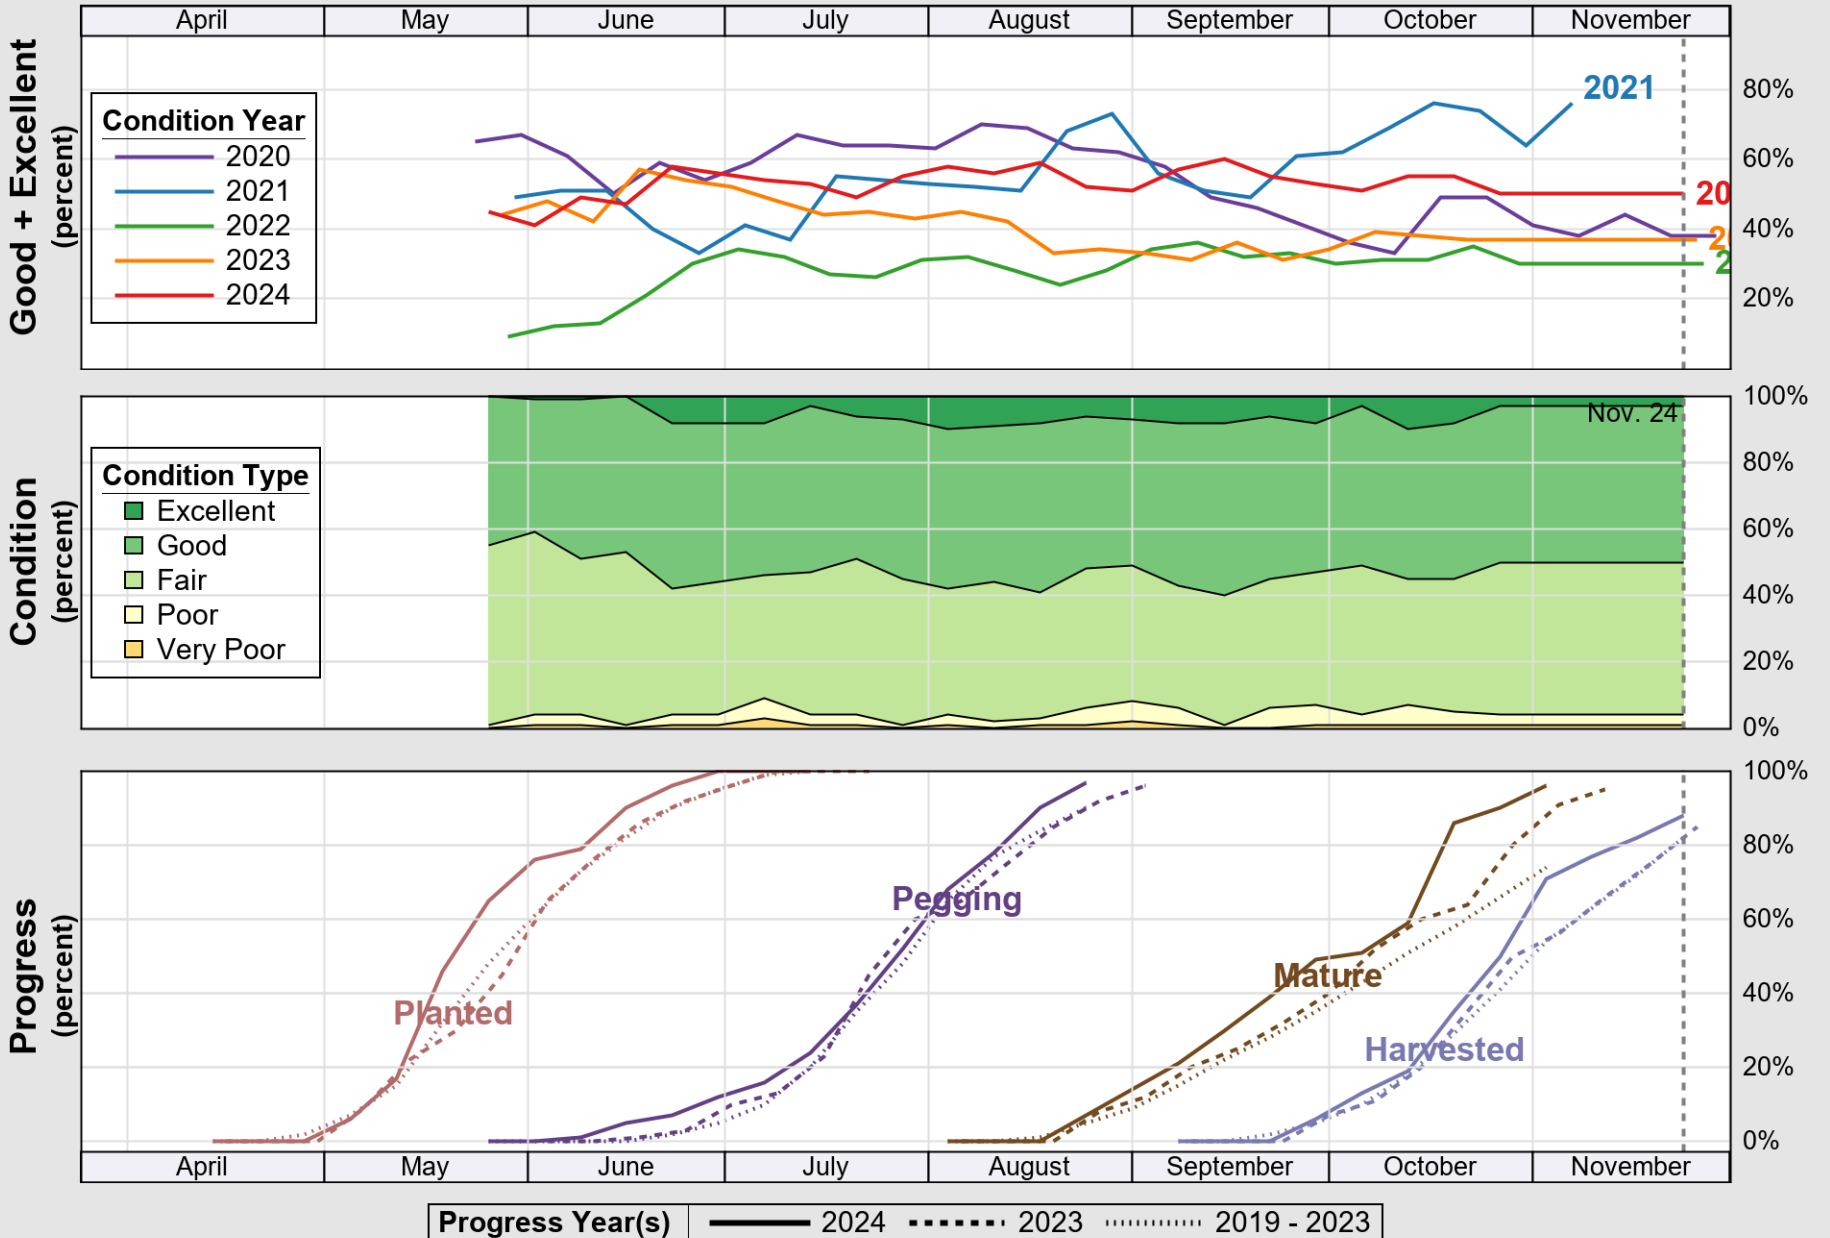

USDA

Crop Progress and Condition: Corn in Texas , 2024

NASS

Source: National Agricultural Statistics Service (NASS), Crop Progress Report

USDA

Crop Progress and Condition: Cotton in Texas , 2024

NASS

Source: National Agricultural Statistics Service (NASS), Crop Progress Report

USDA

Crop Progress and Condition: Pasture and Range in Texas , 2024

NASS

Source: National Agricultural Statistics Service (NASS), Crop Progress Report

USDA

Crop Progress and Condition: Peanuts in Texas , 2024

NASS

Source: National Agricultural Statistics Service (NASS), Crop Progress Report

USDA

Crop Progress and Condition: Rice in Texas , 2024

NASS

Source: National Agricultural Statistics Service (NASS), Crop Progress Report

USDA

Crop Progress and Condition: Sorghum in Texas , 2024

NASS

Source: National Agricultural Statistics Service (NASS), Crop Progress Report

USDA

Crop Progress and Condition: Soybeans in Texas , 2024

NASS

Source: National Agricultural Statistics Service (NASS), Crop Progress Report