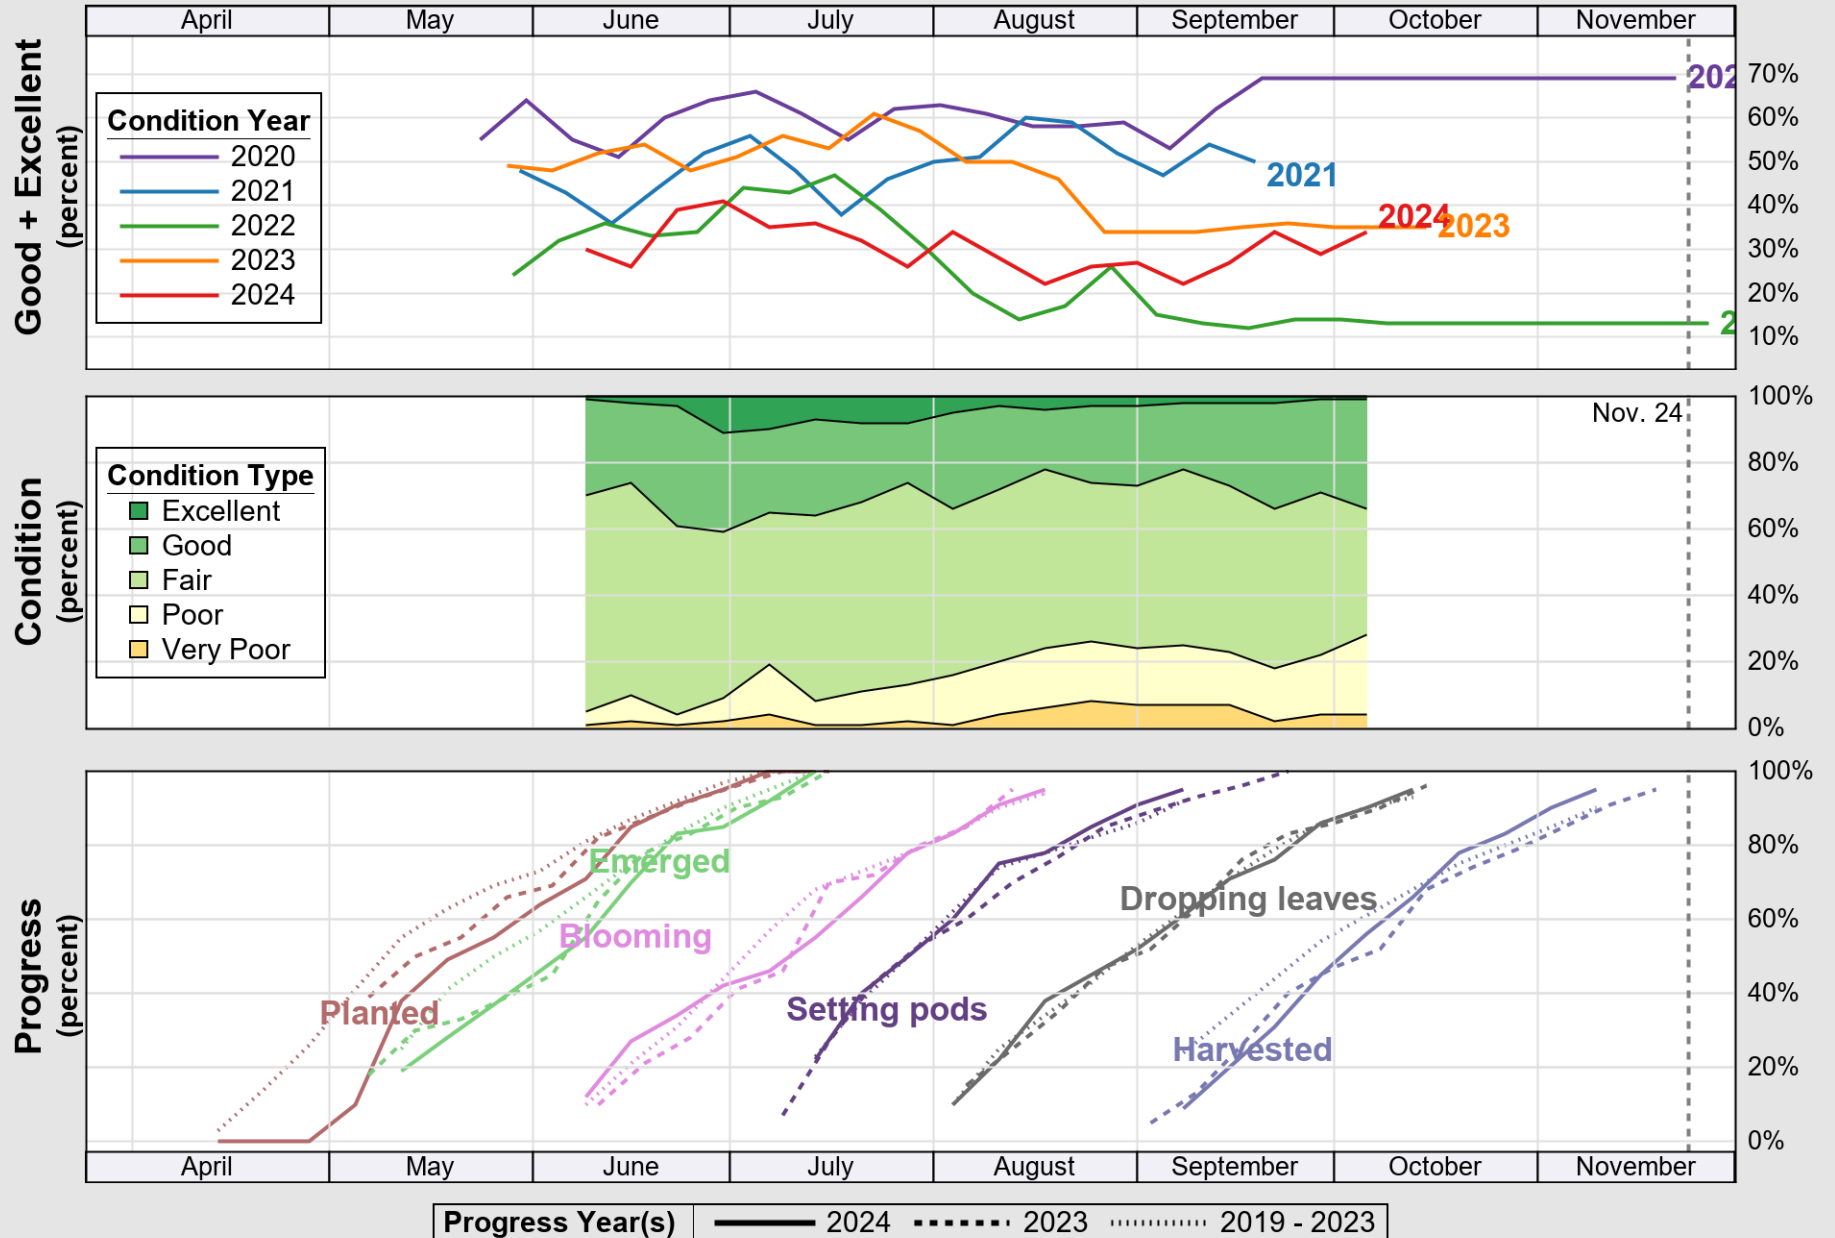

NASS

Source: National Agricultural Statistics Service (NASS), Crop Progress Report

USDA

Crop Progress and Condition: Rice in Texas , 2024

NASS

Source: National Agricultural Statistics Service (NASS), Crop Progress Report

USDA

Crop Progress and Condition: Sorghum in Texas , 2024

NASS

Source: National Agricultural Statistics Service (NASS), Crop Progress Report

USDA

Crop Progress and Condition: Soybeans in Texas , 2024

NASS

Source: National Agricultural Statistics Service (NASS), Crop Progress Report

USDA

Crop Progress and Condition: Sunflower in Texas , 2024

NASS

Source: National Agricultural Statistics Service (NASS), Crop Progress Report

USDA

Crop Progress and Condition: Winter Wheat in Texas , 2024