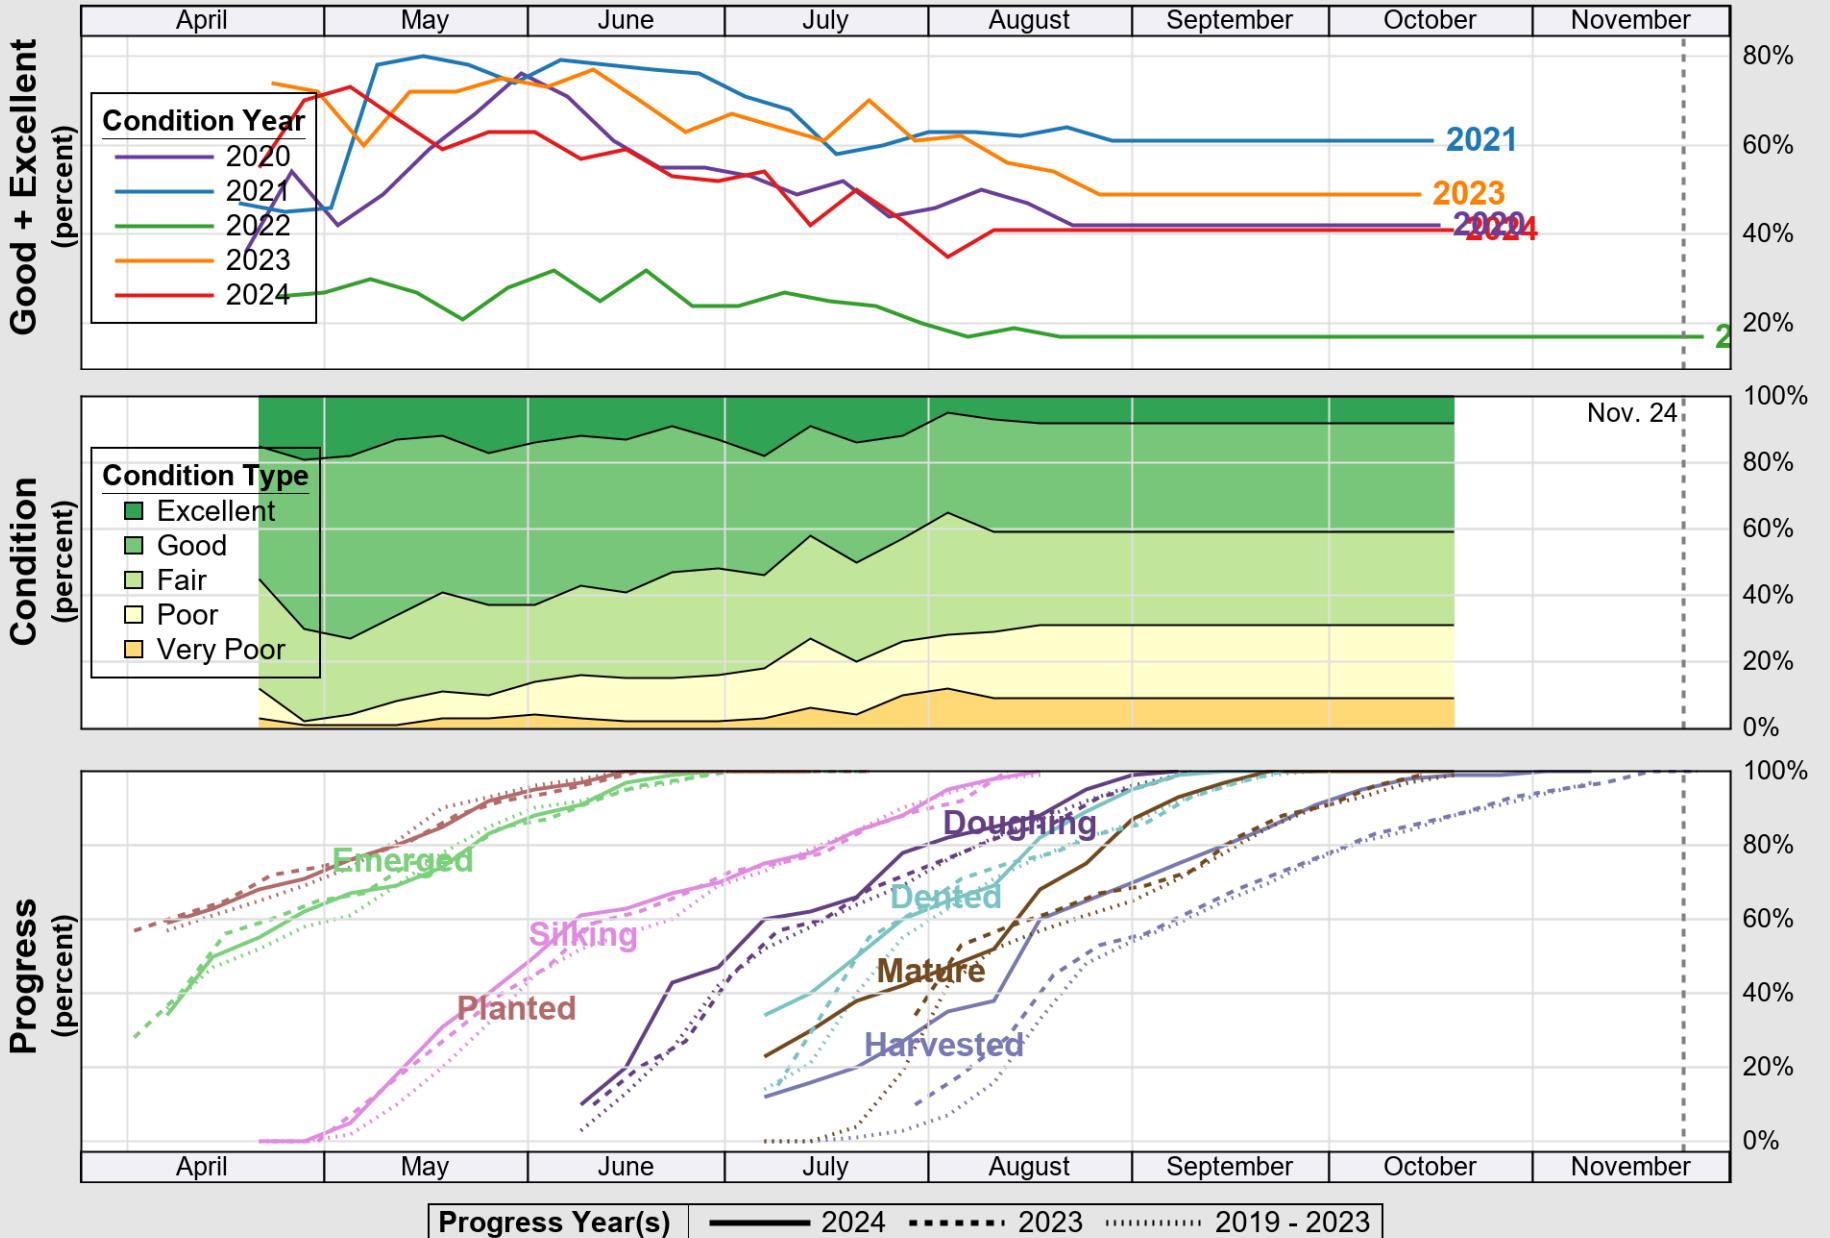

USDA

Crop Progress and Condition: Corn in Texas , 2024

NASS

Source: National Agricultural Statistics Service (NASS), Crop Progress Report

USDA

Crop Progress and Condition: Cotton in Texas , 2024

NASS

Source: National Agricultural Statistics Service (NASS), Crop Progress Report

USDA

Crop Progress and Condition: Pasture and Range in Texas , 2024

NASS

Source: National Agricultural Statistics Service (NASS), Crop Progress Report

USDA

Crop Progress and Condition: Peanuts in Texas , 2024

NASS

Source: National Agricultural Statistics Service (NASS), Crop Progress Report

USDA

Crop Progress and Condition: Rice in Texas , 2024

NASS

Source: National Agricultural Statistics Service (NASS), Crop Progress Report