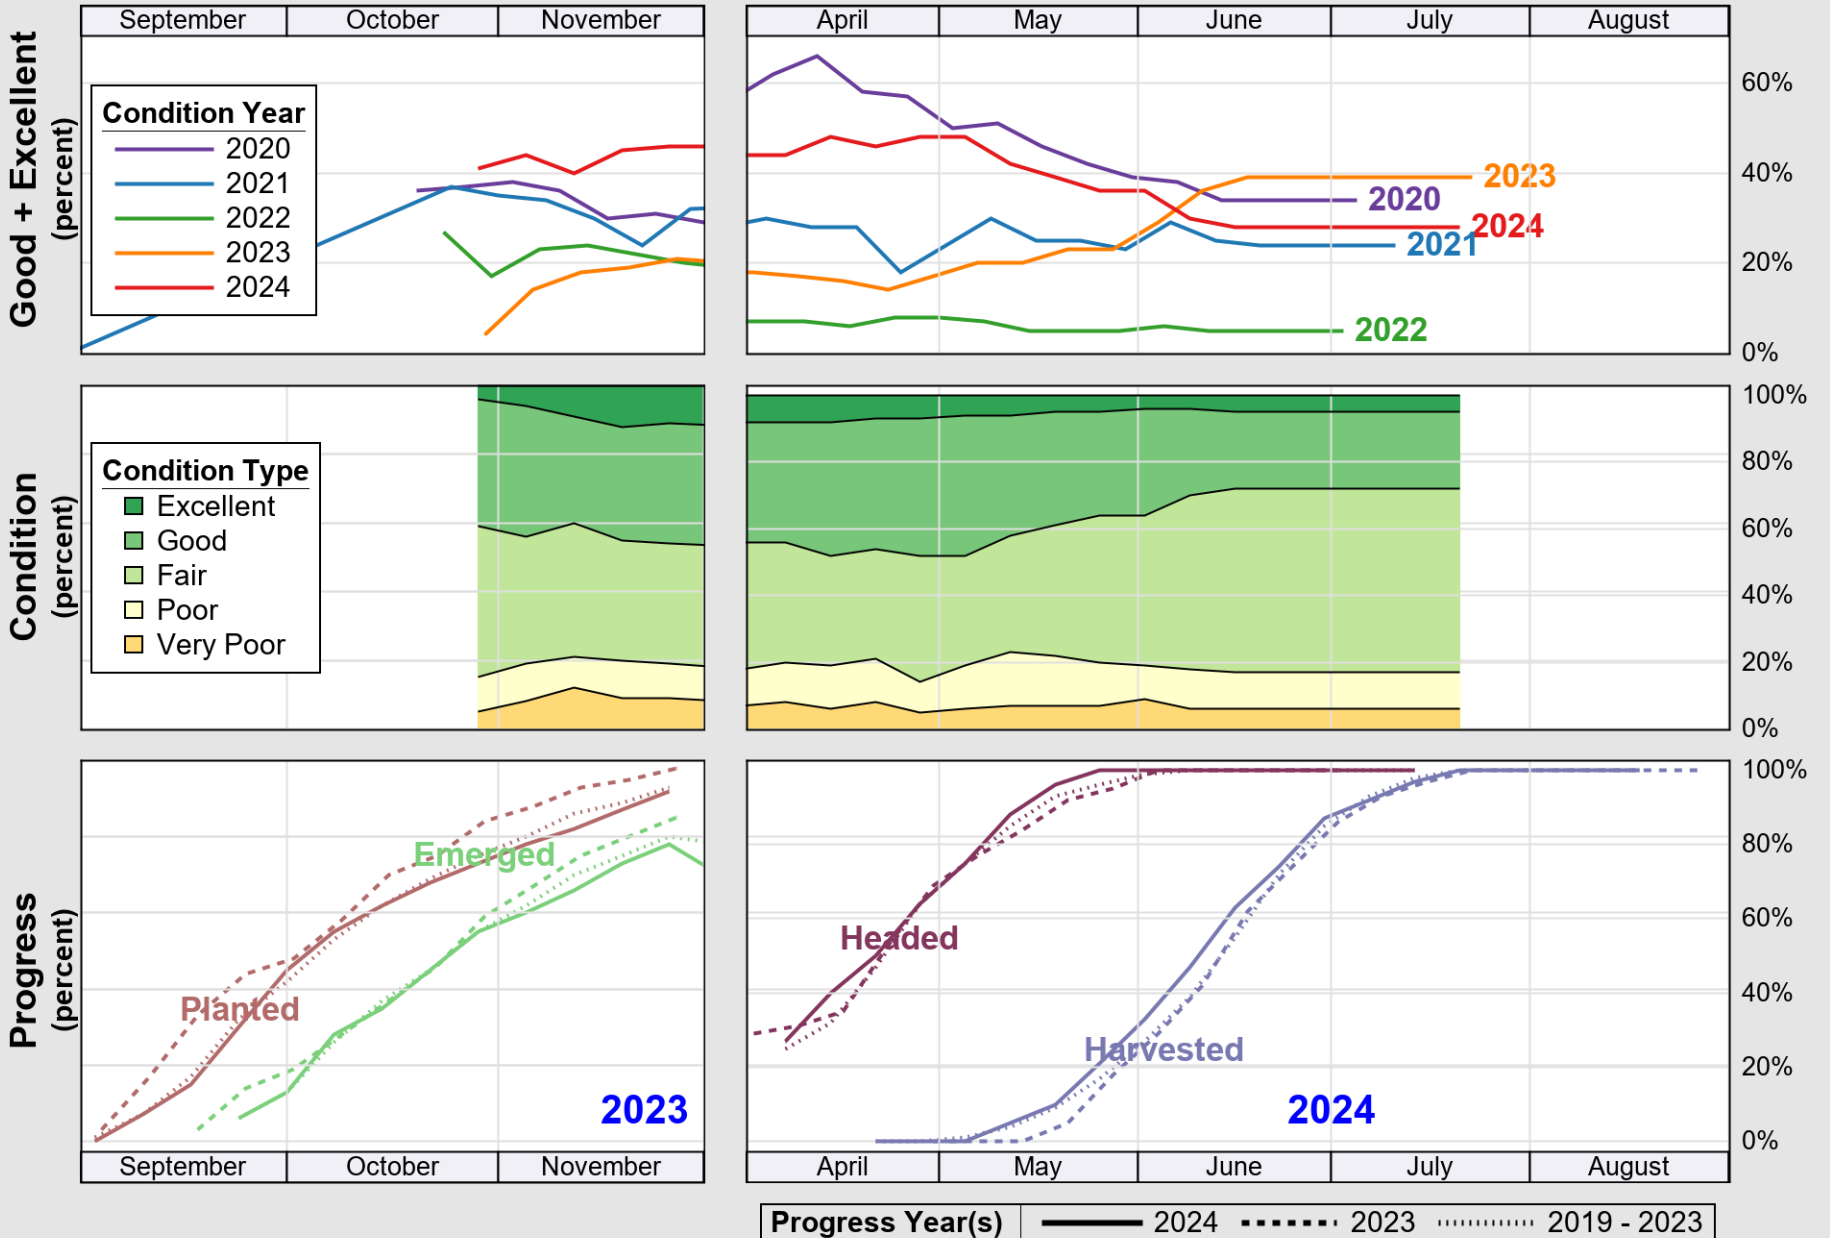

USDA

Crop Progress and Condition: Sorghum in Texas , 2024

NASS

Source: National Agricultural Statistics Service (NASS), Crop Progress Report

USDA

Crop Progress and Condition: Soybeans in Texas , 2024

NASS

Source: National Agricultural Statistics Service (NASS), Crop Progress Report

USDA

Crop Progress and Condition: Sunflower in Texas , 2024

NASS

Source: National Agricultural Statistics Service (NASS), Crop Progress Report

USDA

Crop Progress and Condition: Winter Wheat in Texas , 2024

NASS

Source: National Agricultural Statistics Service (NASS), Crop Progress Report