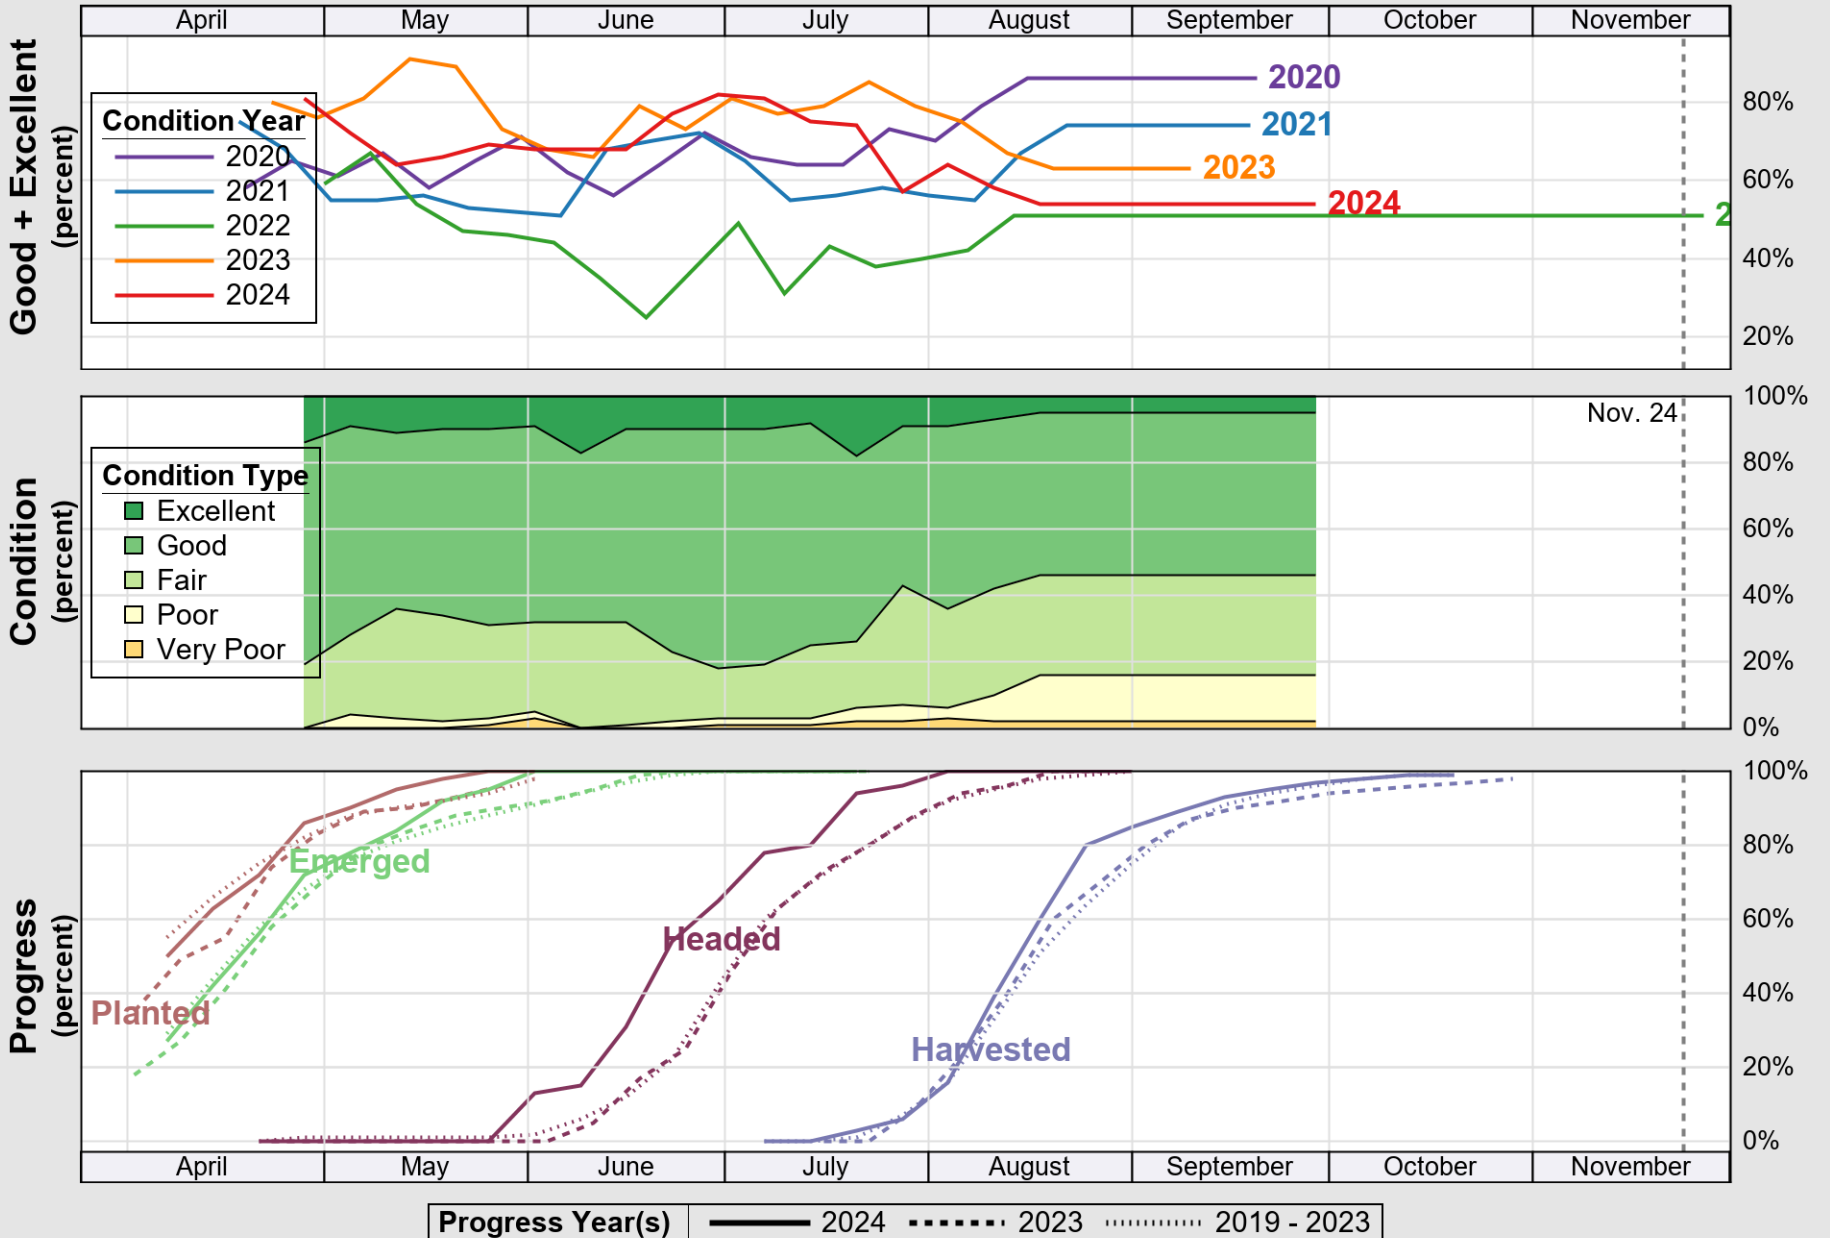

USDA

Crop Progress and Condition: Pasture and Range in Texas , 2024

NASS

Source: National Agricultural Statistics Service (NASS), Crop Progress Report

USDA

Crop Progress and Condition: Peanuts in Texas , 2024

NASS

Source: National Agricultural Statistics Service (NASS), Crop Progress Report

USDA

Crop Progress and Condition: Rice in Texas , 2024

NASS

Source: National Agricultural Statistics Service (NASS), Crop Progress Report

USDA

Crop Progress and Condition: Sorghum in Texas , 2024

NASS

Source: National Agricultural Statistics Service (NASS), Crop Progress Report

USDA

Crop Progress and Condition: Soybeans in Texas , 2024

NASS

Source: National Agricultural Statistics Service (NASS), Crop Progress Report

USDA

Crop Progress and Condition: Sunflower in Texas , 2024

NASS

Source: National Agricultural Statistics Service (NASS), Crop Progress Report

USDA

Crop Progress and Condition: Winter Wheat in Texas , 2024