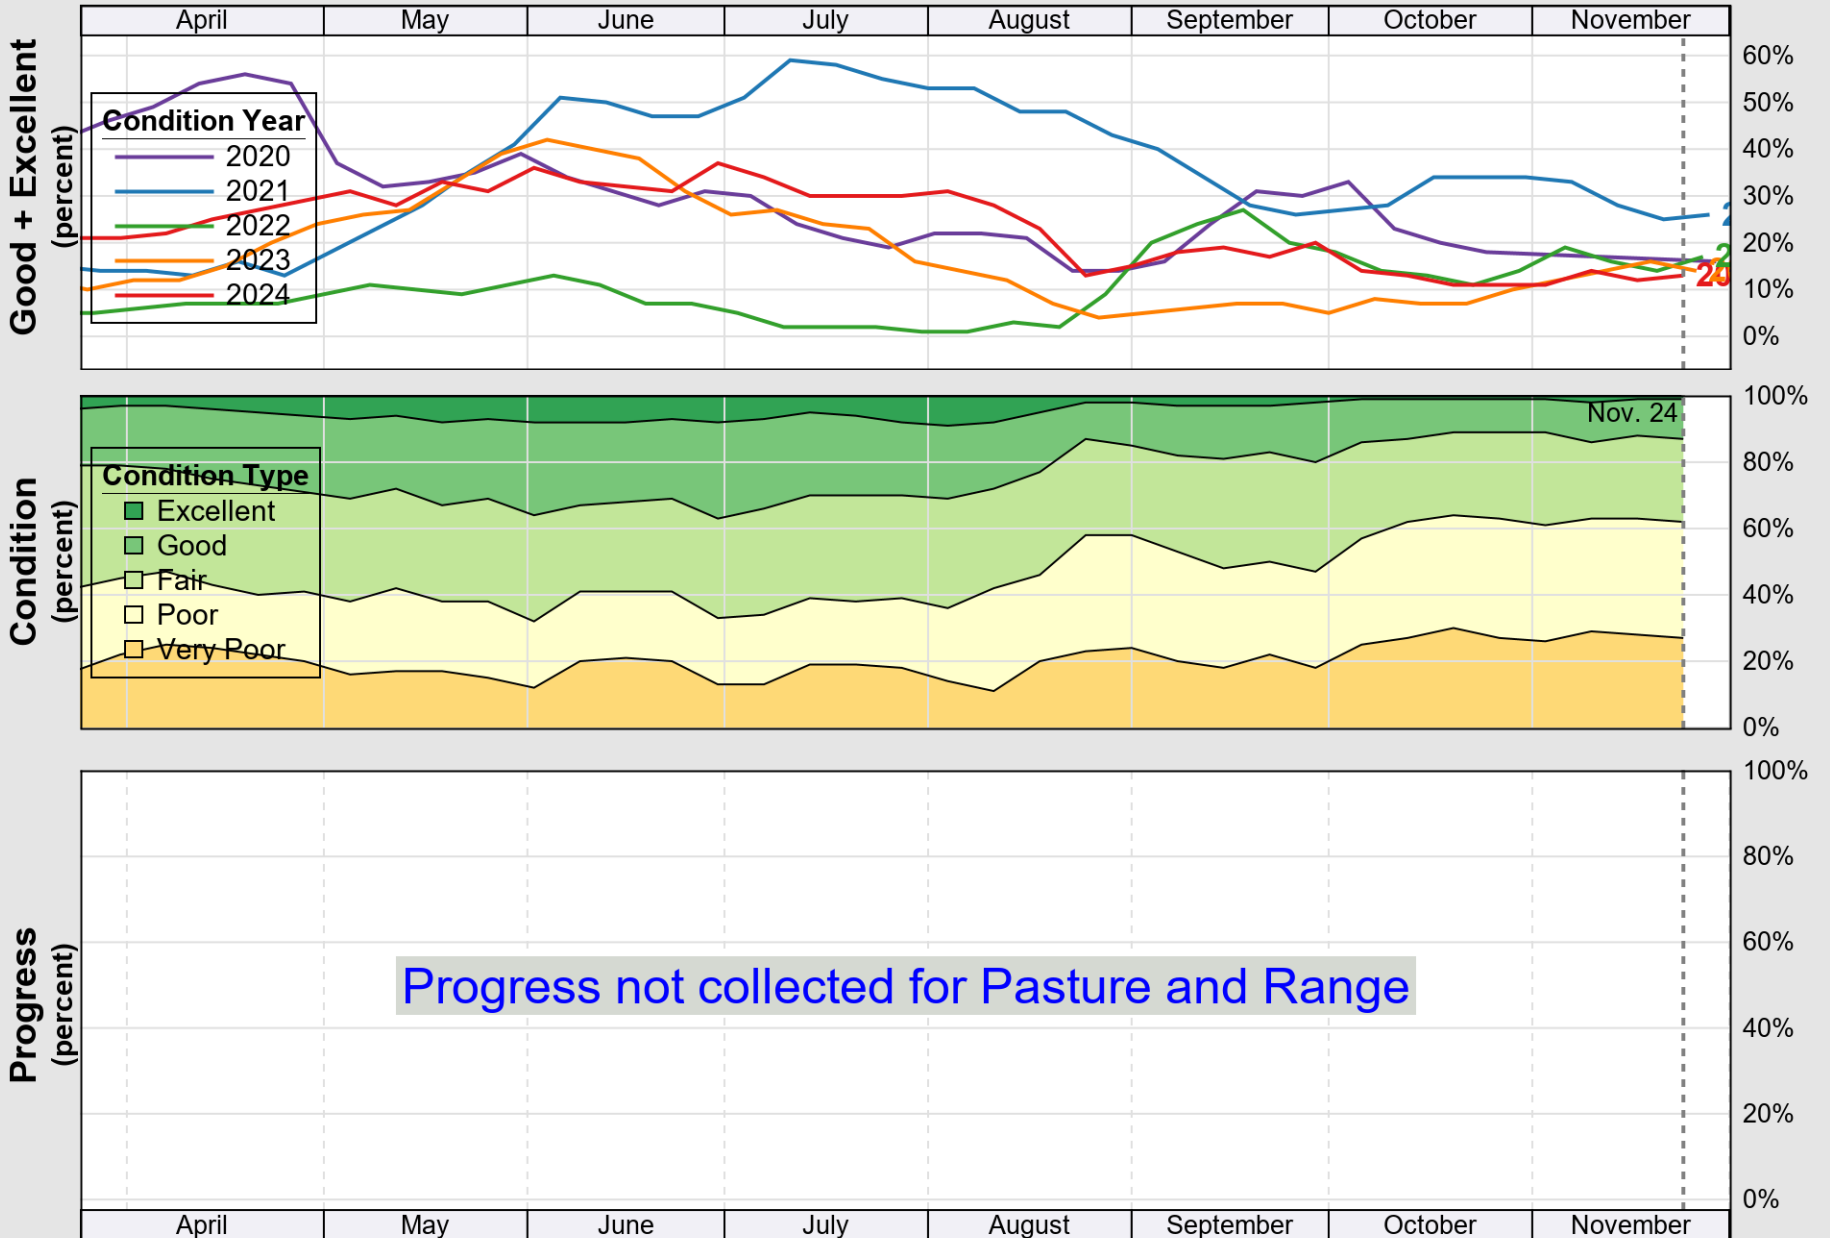

USDA

Crop Progress and Condition: Corn in Texas , 2024

NASS

Source: National Agricultural Statistics Service (NASS), Crop Progress Report

USDA

Crop Progress and Condition: Cotton in Texas , 2024

NASS

Source: National Agricultural Statistics Service (NASS), Crop Progress Report

USDA

Crop Progress and Condition: Pasture and Range in Texas , 2024

NASS

Source: National Agricultural Statistics Service (NASS), Crop Progress Report

USDA

Crop Progress and Condition: Peanuts in Texas , 2024

NASS

Source: National Agricultural Statistics Service (NASS), Crop Progress Report

USDA

Crop Progress and Condition: Rice in Texas , 2024

NASS

Source: National Agricultural Statistics Service (NASS), Crop Progress Report