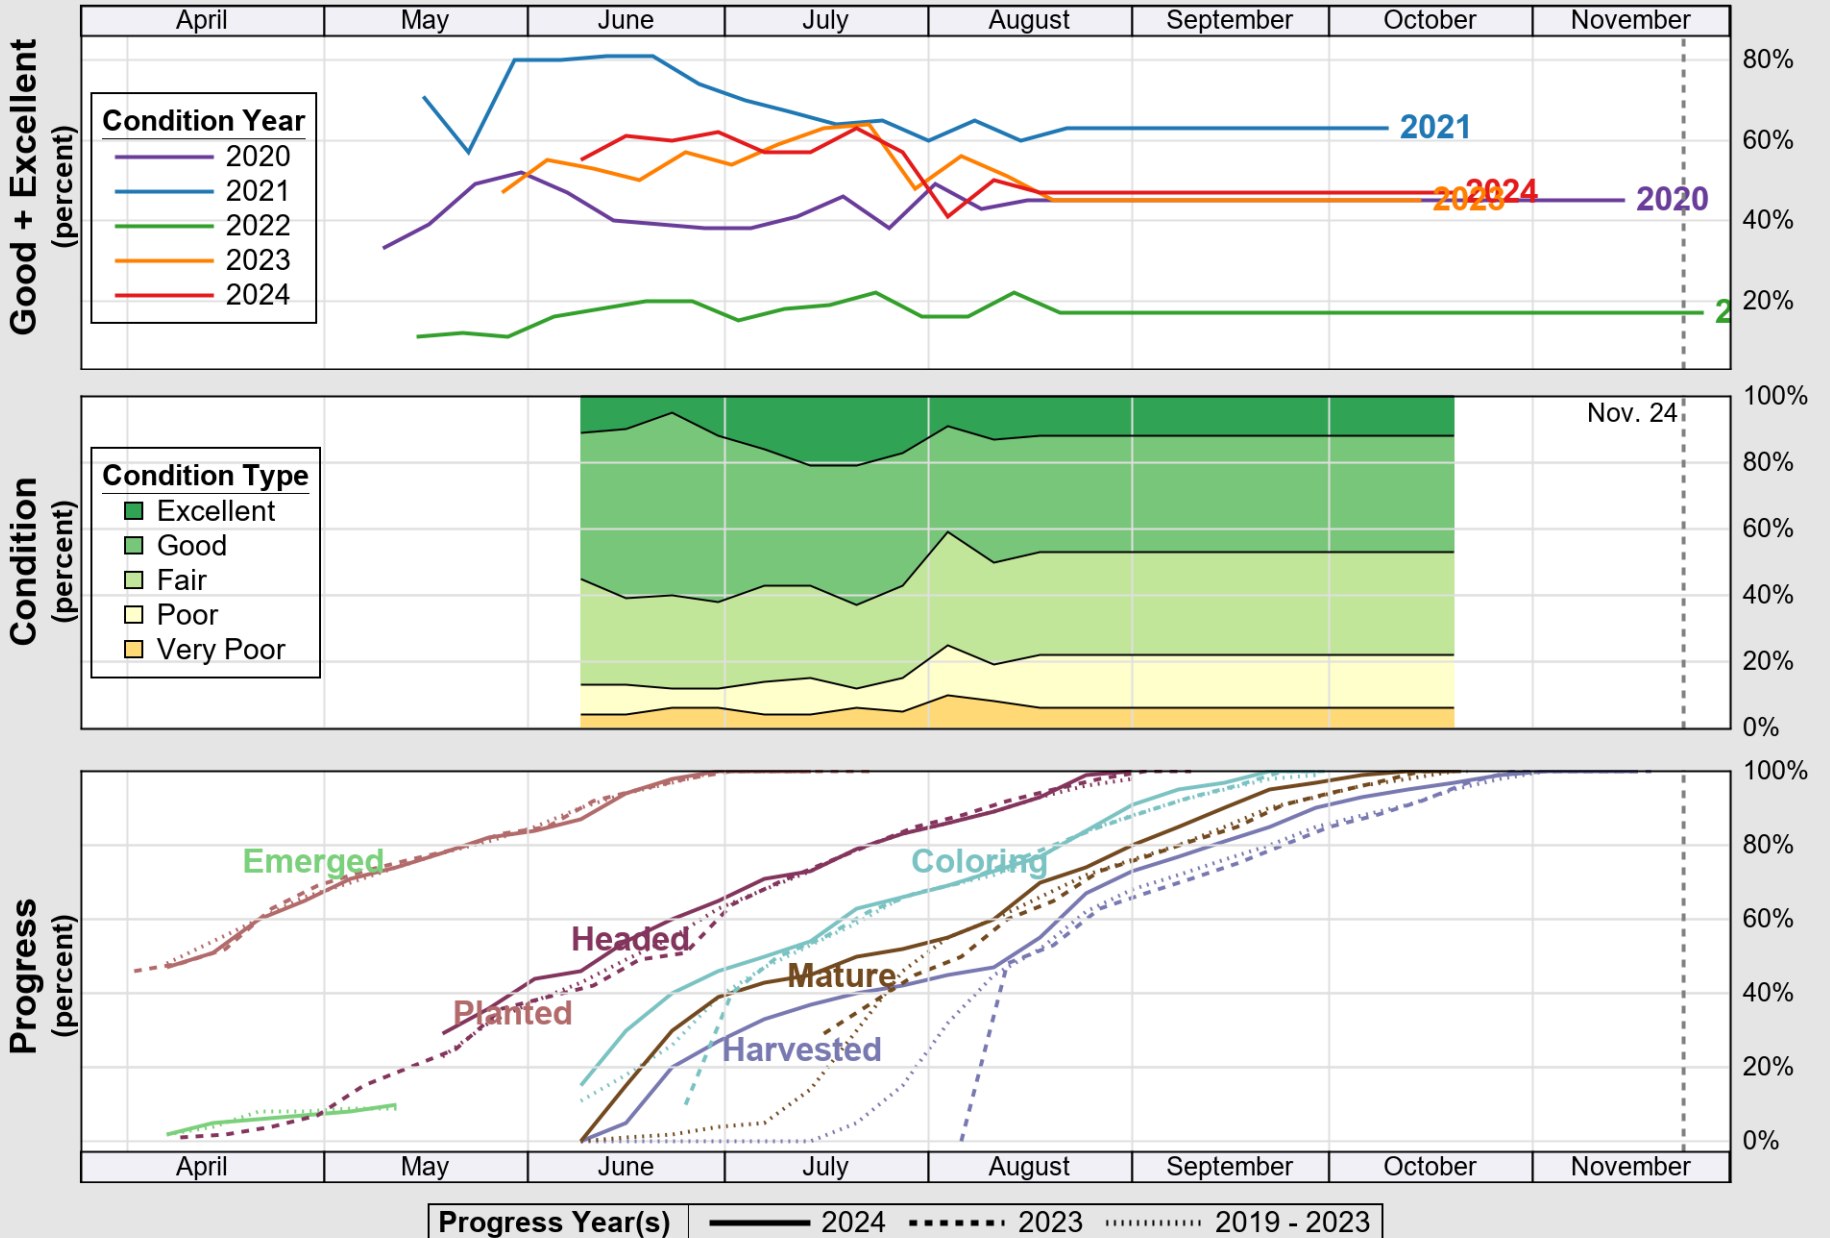

USDA

Crop Progress and Condition: Pasture and Range in Texas , 2024

NASS

Source: National Agricultural Statistics Service (NASS), Crop Progress Report

USDA

Crop Progress and Condition: Peanuts in Texas , 2024

NASS

Source: National Agricultural Statistics Service (NASS), Crop Progress Report

USDA

Crop Progress and Condition: Rice in Texas , 2024

NASS

Source: National Agricultural Statistics Service (NASS), Crop Progress Report

USDA

Crop Progress and Condition: Sorghum in Texas , 2024

NASS

Source: National Agricultural Statistics Service (NASS), Crop Progress Report

USDA

Crop Progress and Condition: Soybeans in Texas , 2024

NASS

Source: National Agricultural Statistics Service (NASS), Crop Progress Report

USDA

Crop Progress and Condition: Sunflower in Texas , 2024

NASS

Source: National Agricultural Statistics Service (NASS), Crop Progress Report

USDA

Crop Progress and Condition: Winter Wheat in Texas , 2024