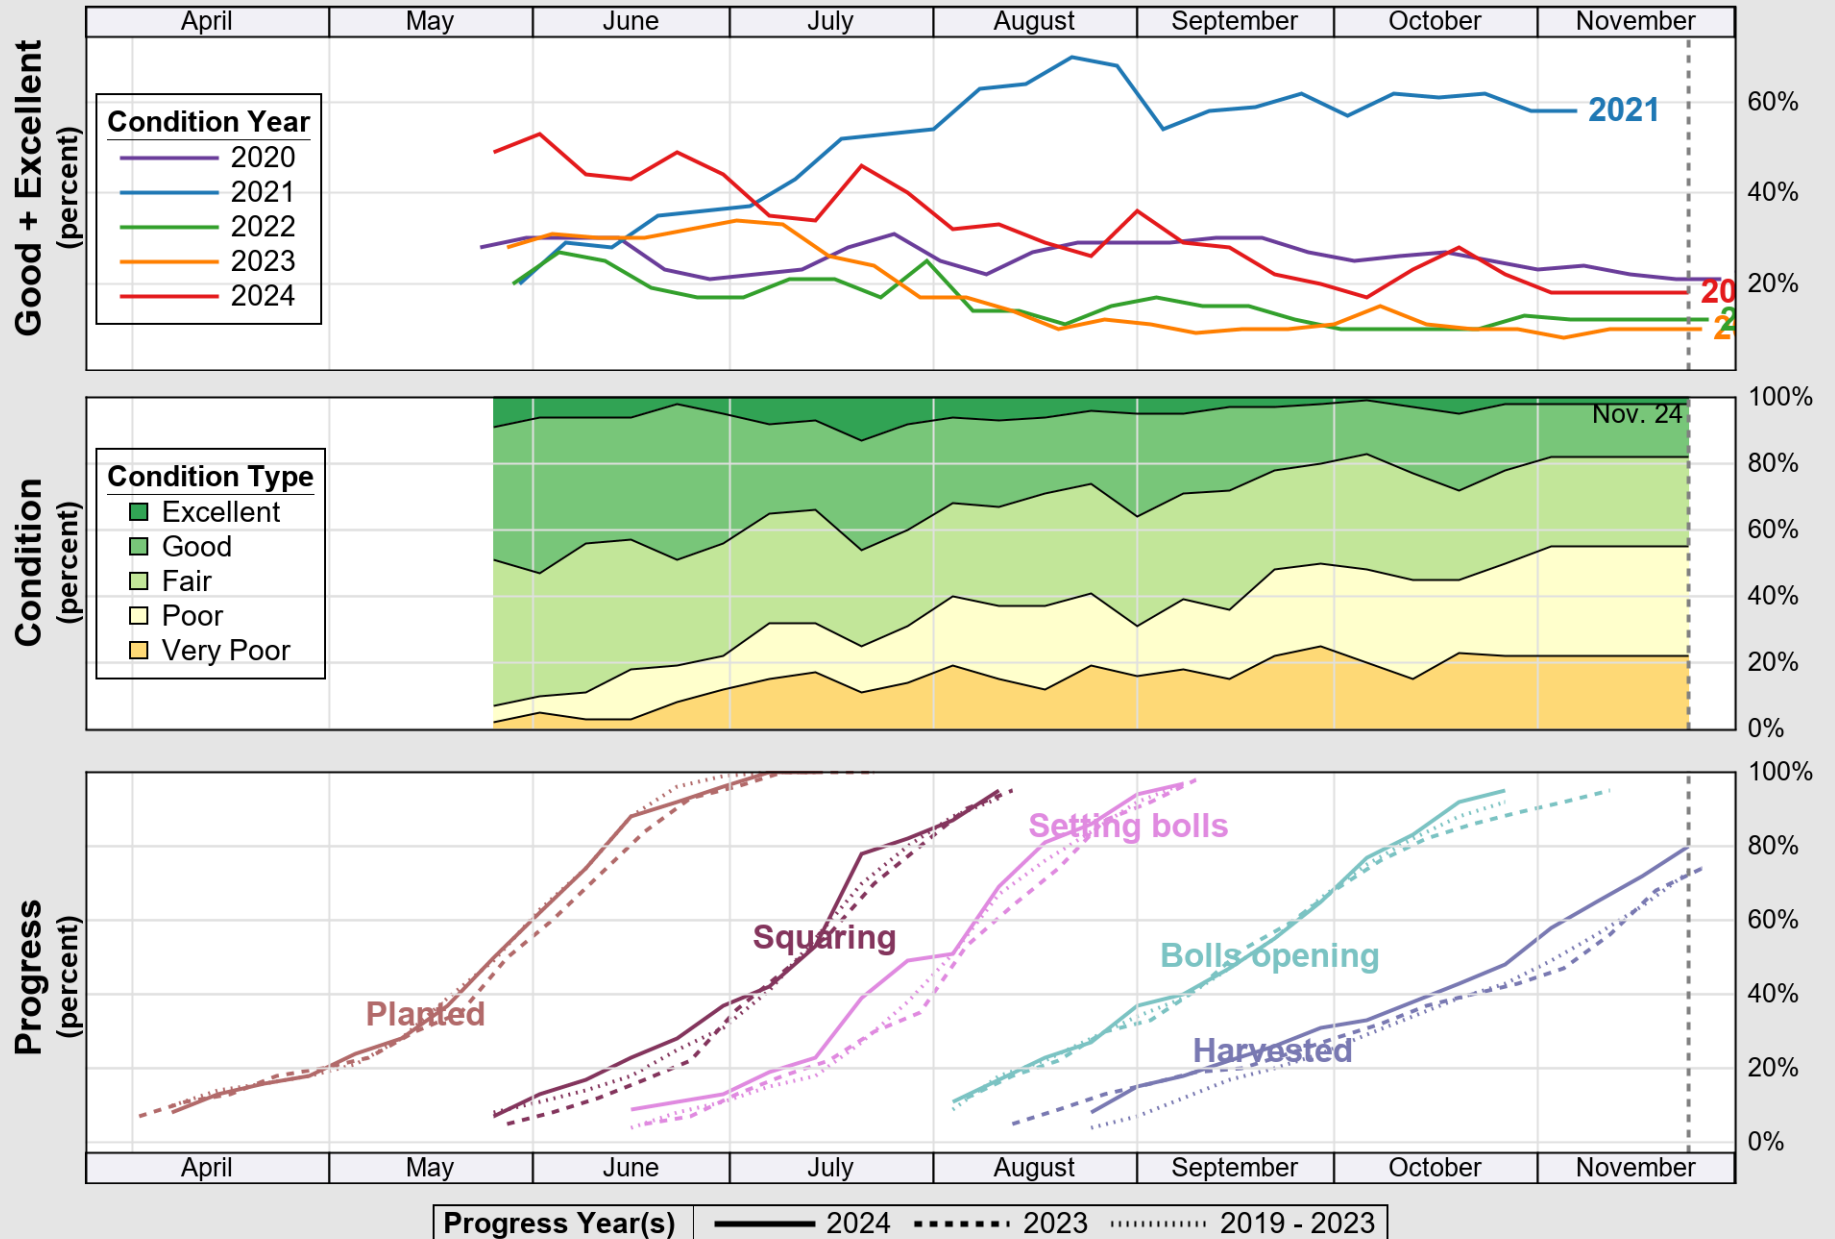

USDA

Crop Progress and Condition: Corn in Texas , 2024

NASS

Source: National Agricultural Statistics Service (NASS), Crop Progress Report

USDA

Crop Progress and Condition: Cotton in Texas , 2024

NASS

Source: National Agricultural Statistics Service (NASS), Crop Progress Report

USDA

Crop Progress and Condition: Pasture and Range in Texas , 2024

NASS

Source: National Agricultural Statistics Service (NASS), Crop Progress Report

USDA

Crop Progress and Condition: Peanuts in Texas , 2024

NASS

Source: National Agricultural Statistics Service (NASS), Crop Progress Report

USDA

Crop Progress and Condition: Rice in Texas , 2024

NASS

Source: National Agricultural Statistics Service (NASS), Crop Progress Report