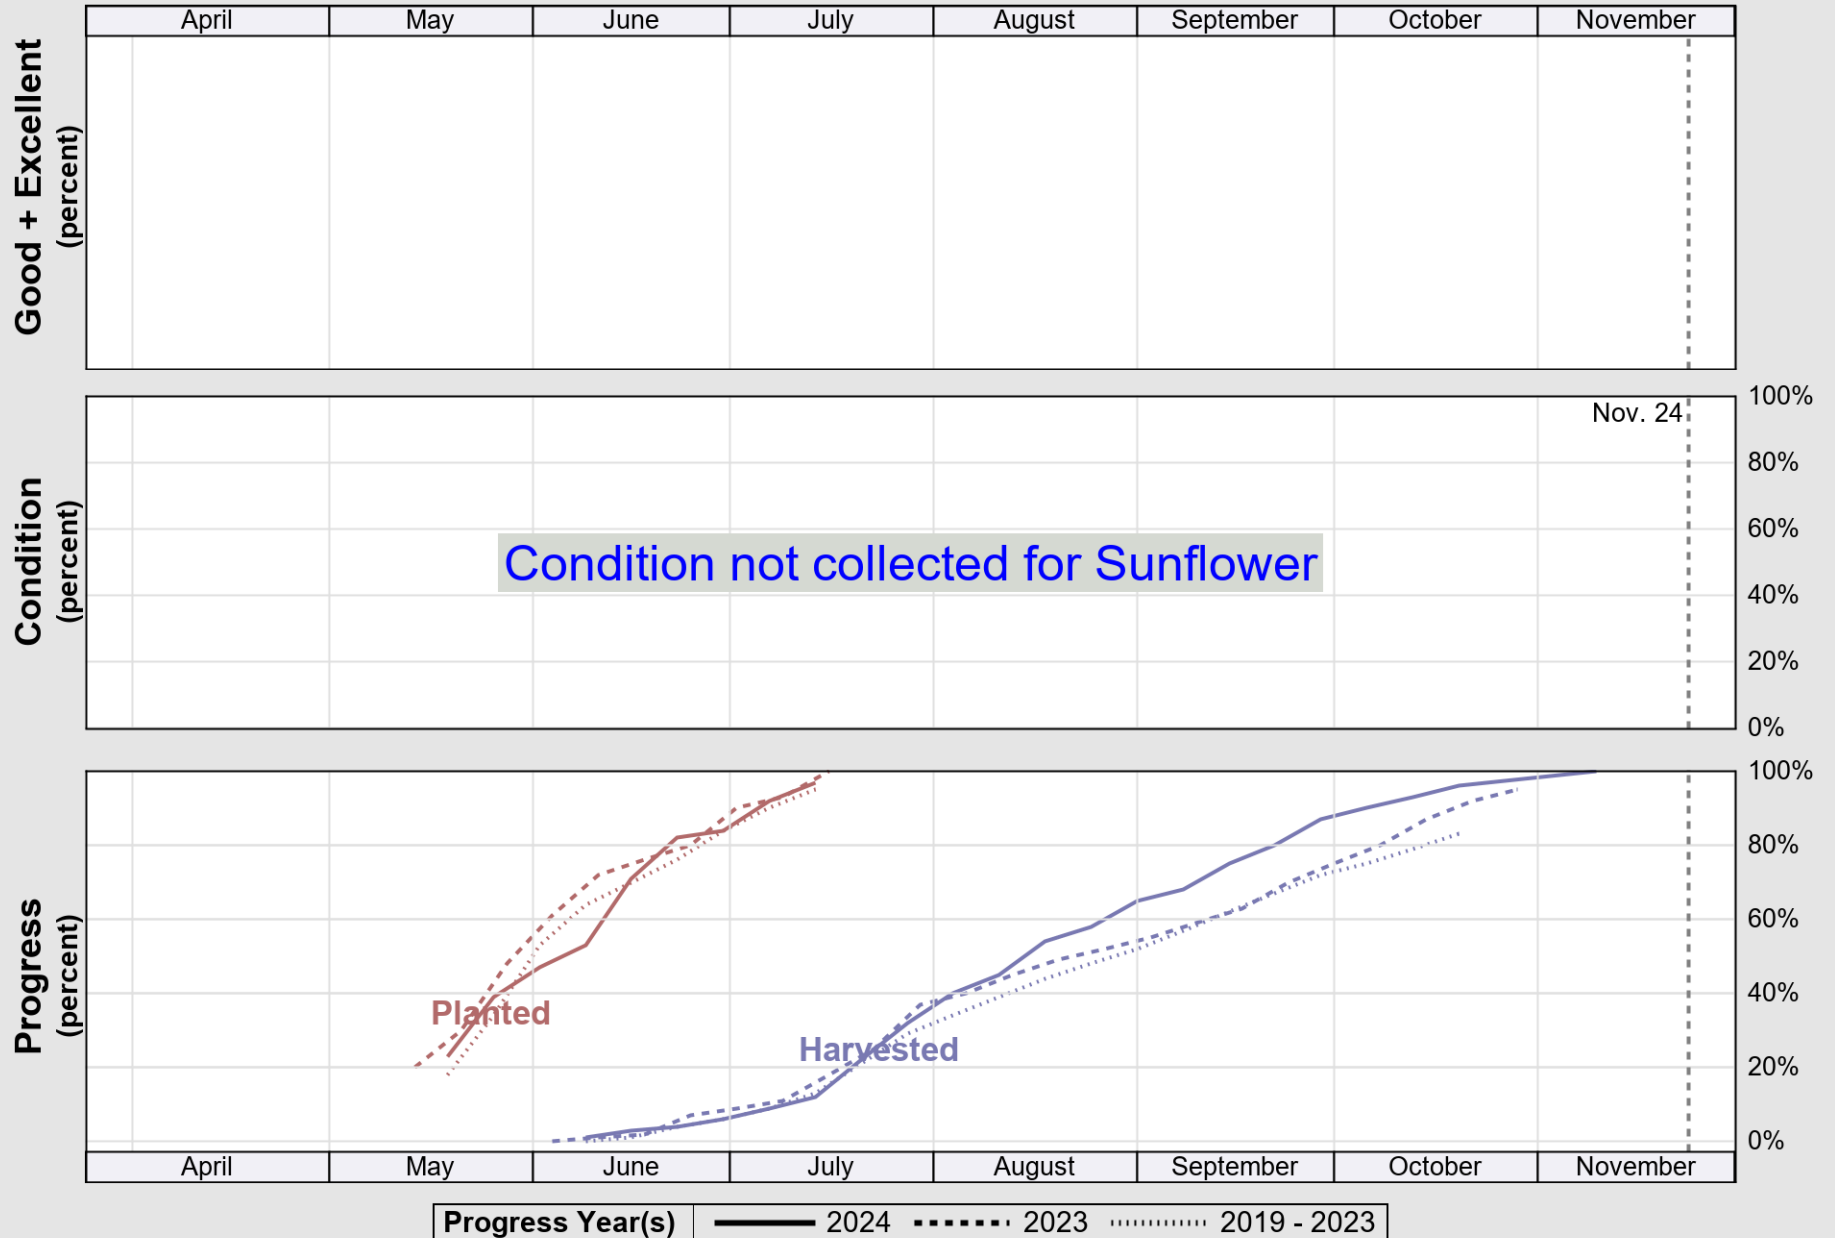

USDA

Crop Progress and Condition: Sorghum in Texas , 2024

NASS

Source: National Agricultural Statistics Service (NASS), Crop Progress Report

USDA

Crop Progress and Condition: Soybeans in Texas , 2024

NASS

Source: National Agricultural Statistics Service (NASS), Crop Progress Report

USDA

Crop Progress and Condition: Sunflower in Texas , 2024

NASS

Source: National Agricultural Statistics Service (NASS), Crop Progress Report

USDA

Crop Progress and Condition: Winter Wheat in Texas , 2024