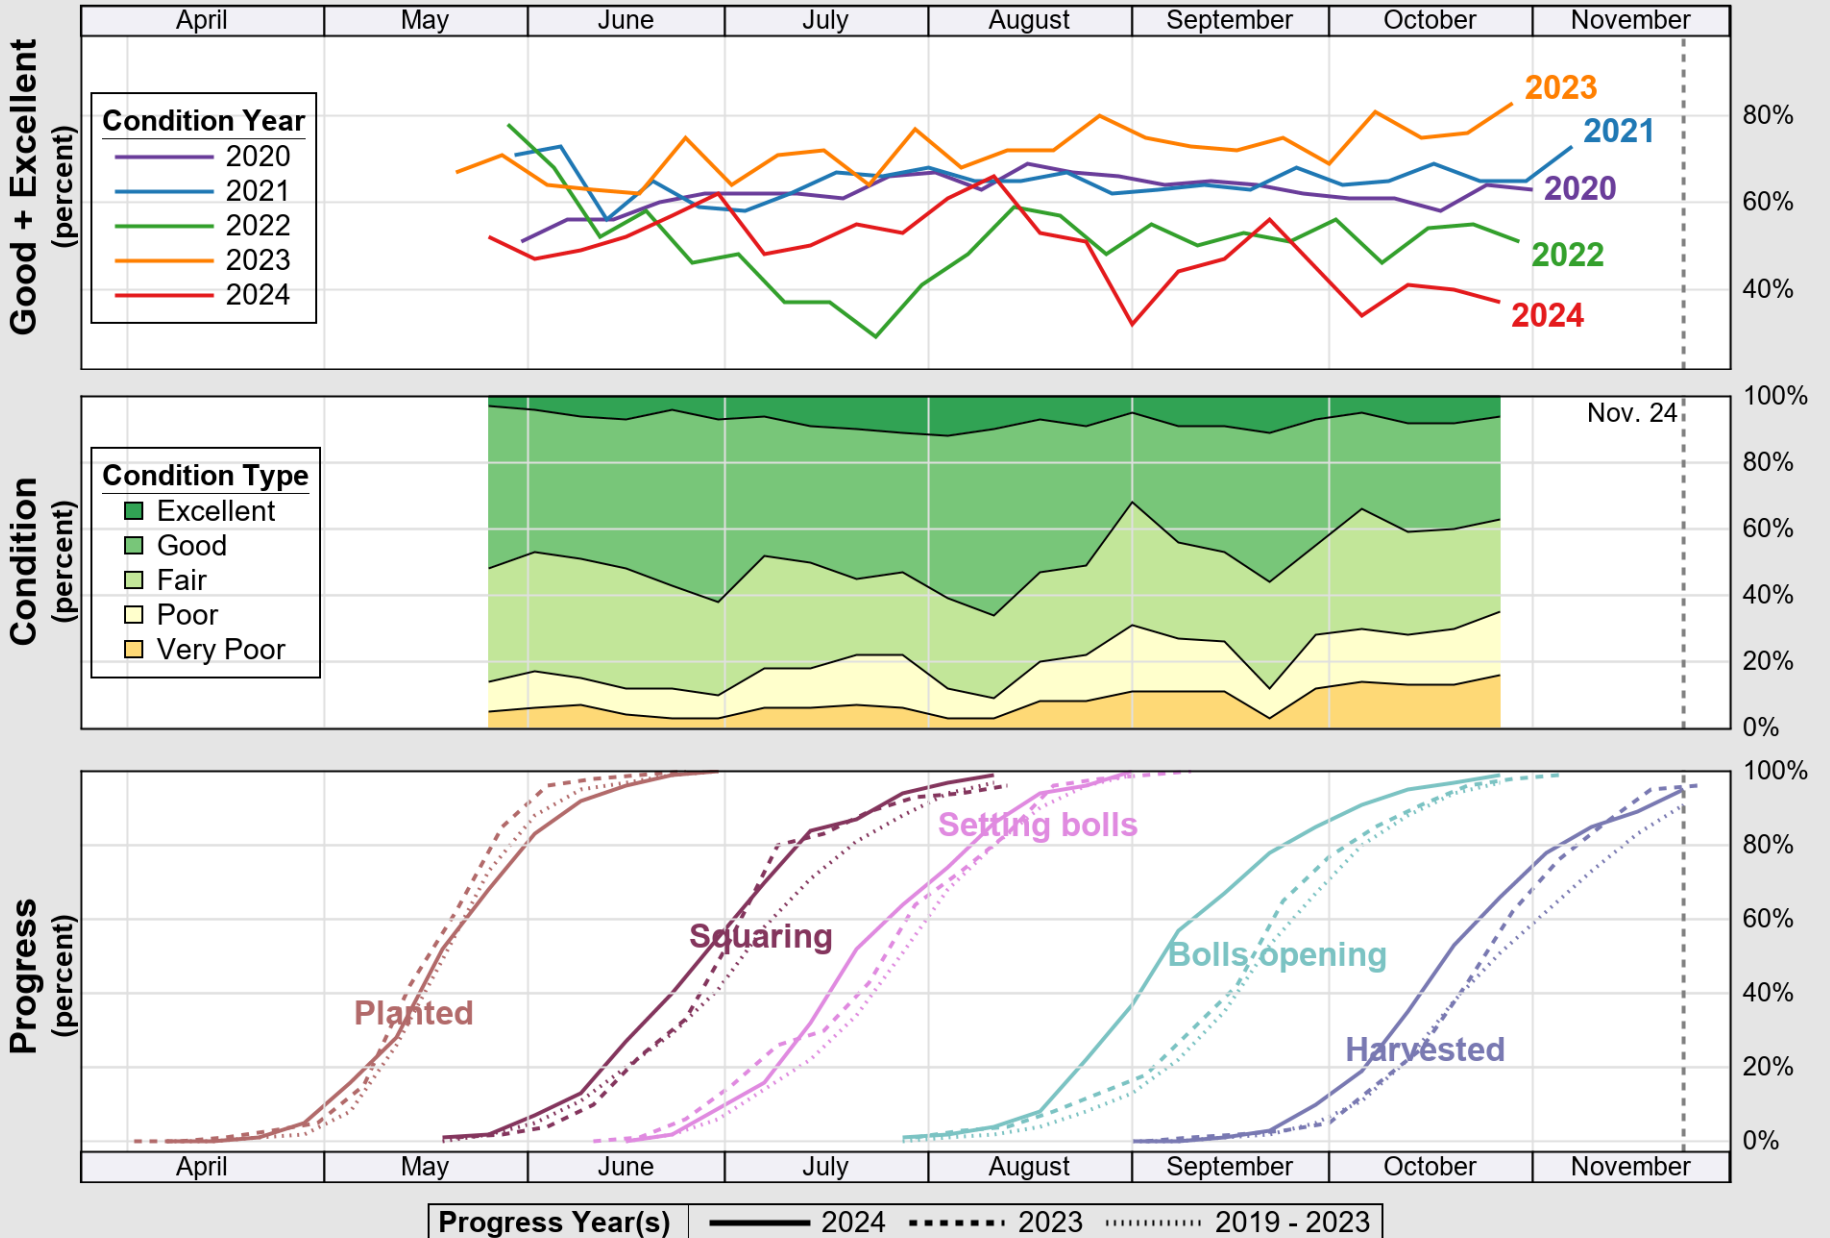

USDA

Crop Progress and Condition: Corn in Tennessee , 2024

NASS

Source: National Agricultural Statistics Service (NASS), Crop Progress Report

USDA

Crop Progress and Condition: Cotton in Tennessee , 2024

NASS

Source: National Agricultural Statistics Service (NASS), Crop Progress Report

USDA

Crop Progress and Condition: Pasture and Range in Tennessee, 2024

NASS

Source: National Agricultural Statistics Service (NASS), Crop Progress Report

USDA

Crop Progress and Condition: Soybeans in Tennessee , 2024

NASS

Source: National Agricultural Statistics Service (NASS), Crop Progress Report

USDA

Crop Progress and Condition: Winter Wheat in Tennessee , 2024