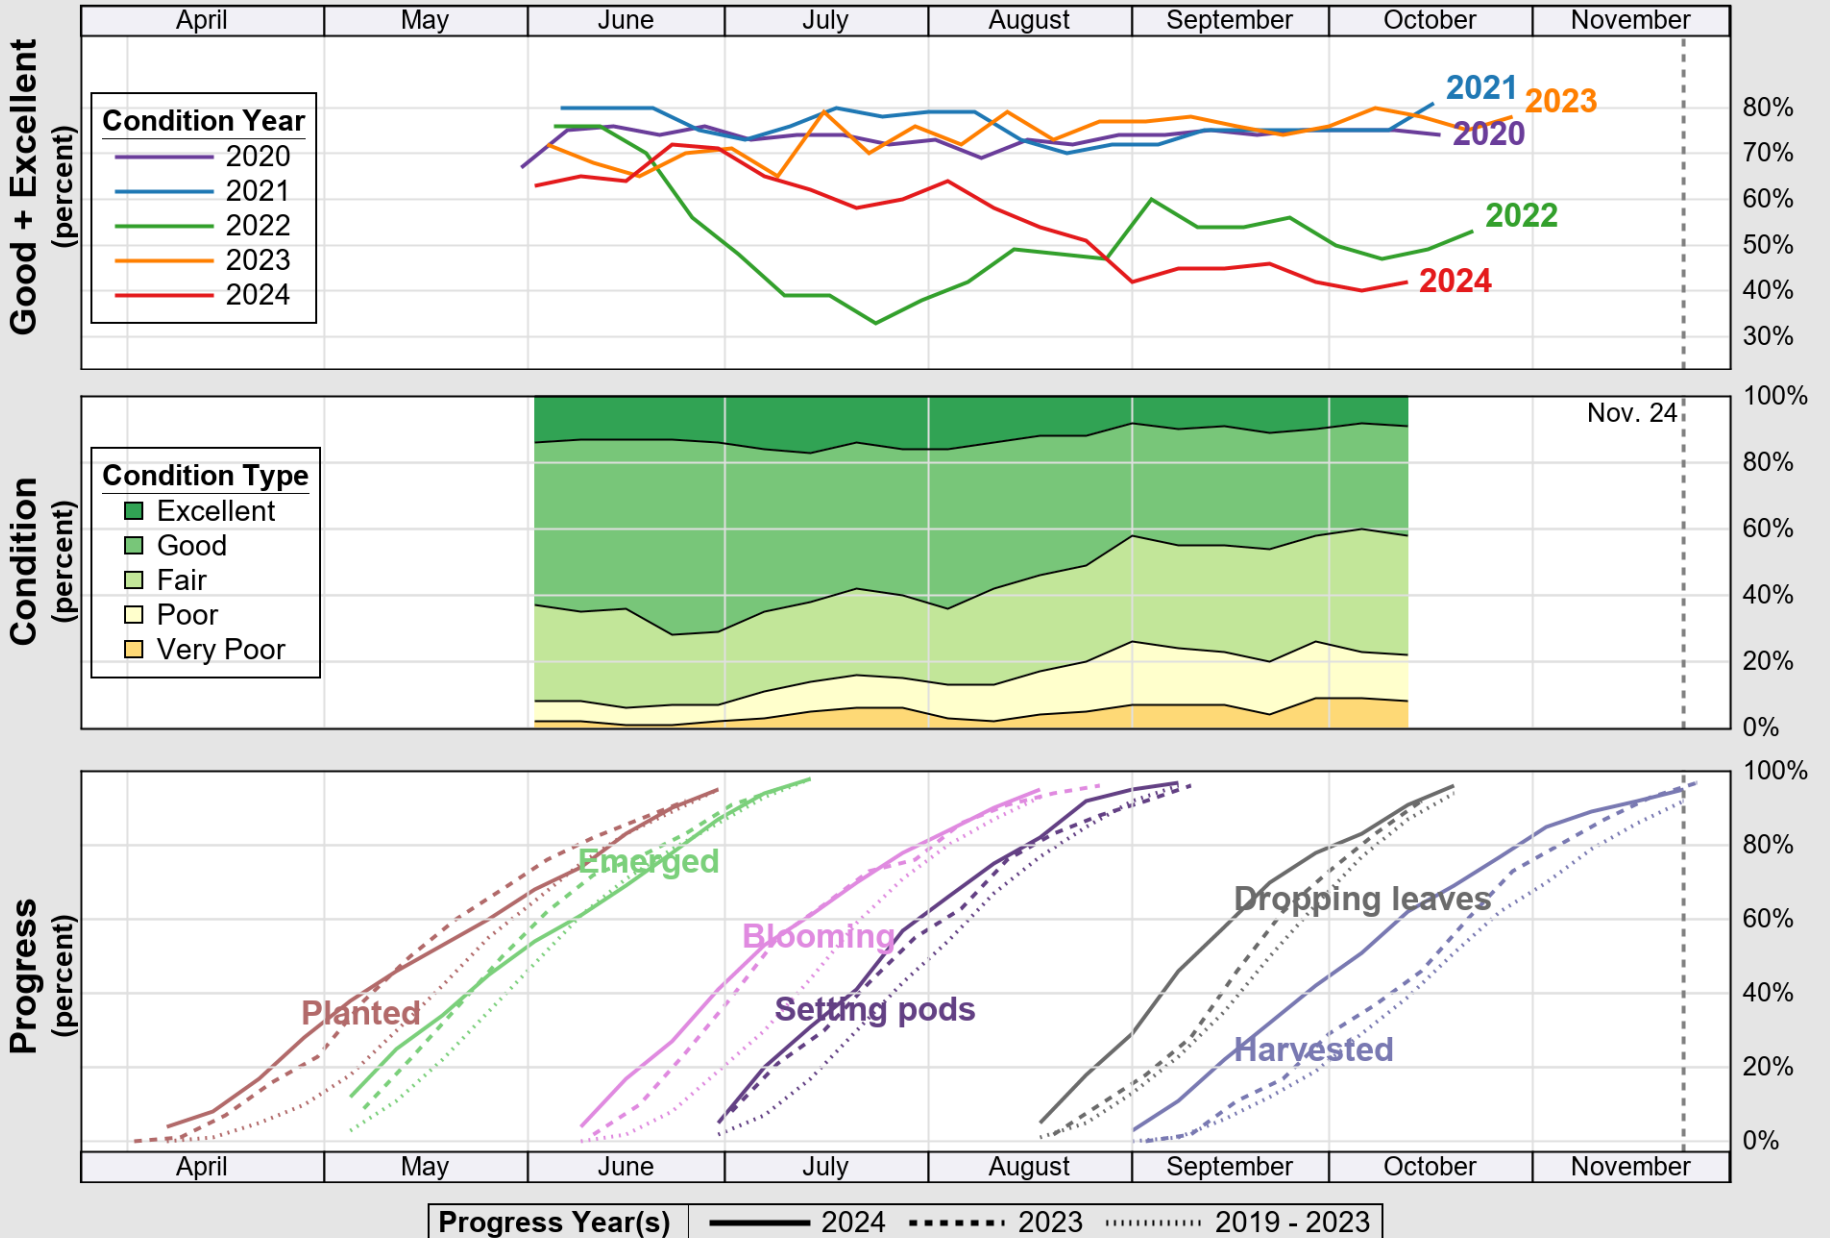

USDA

Crop Progress and Condition: Corn in Tennessee , 2024

NASS

Source: National Agricultural Statistics Service (NASS), Crop Progress Report

USDA

Crop Progress and Condition: Cotton in Tennessee , 2024

NASS

Source: National Agricultural Statistics Service (NASS), Crop Progress Report

USDA

Crop Progress and Condition: Pasture and Range in Tennessee, 2024

NASS

Source: National Agricultural Statistics Service (NASS), Crop Progress Report

USDA

Crop Progress and Condition: Soybeans in Tennessee , 2024

NASS

Source: National Agricultural Statistics Service (NASS), Crop Progress Report

USDA

Crop Progress and Condition: Winter Wheat in Tennessee , 2024

NASS

Source: National Agricultural Statistics Service (NASS), Crop Progress Report