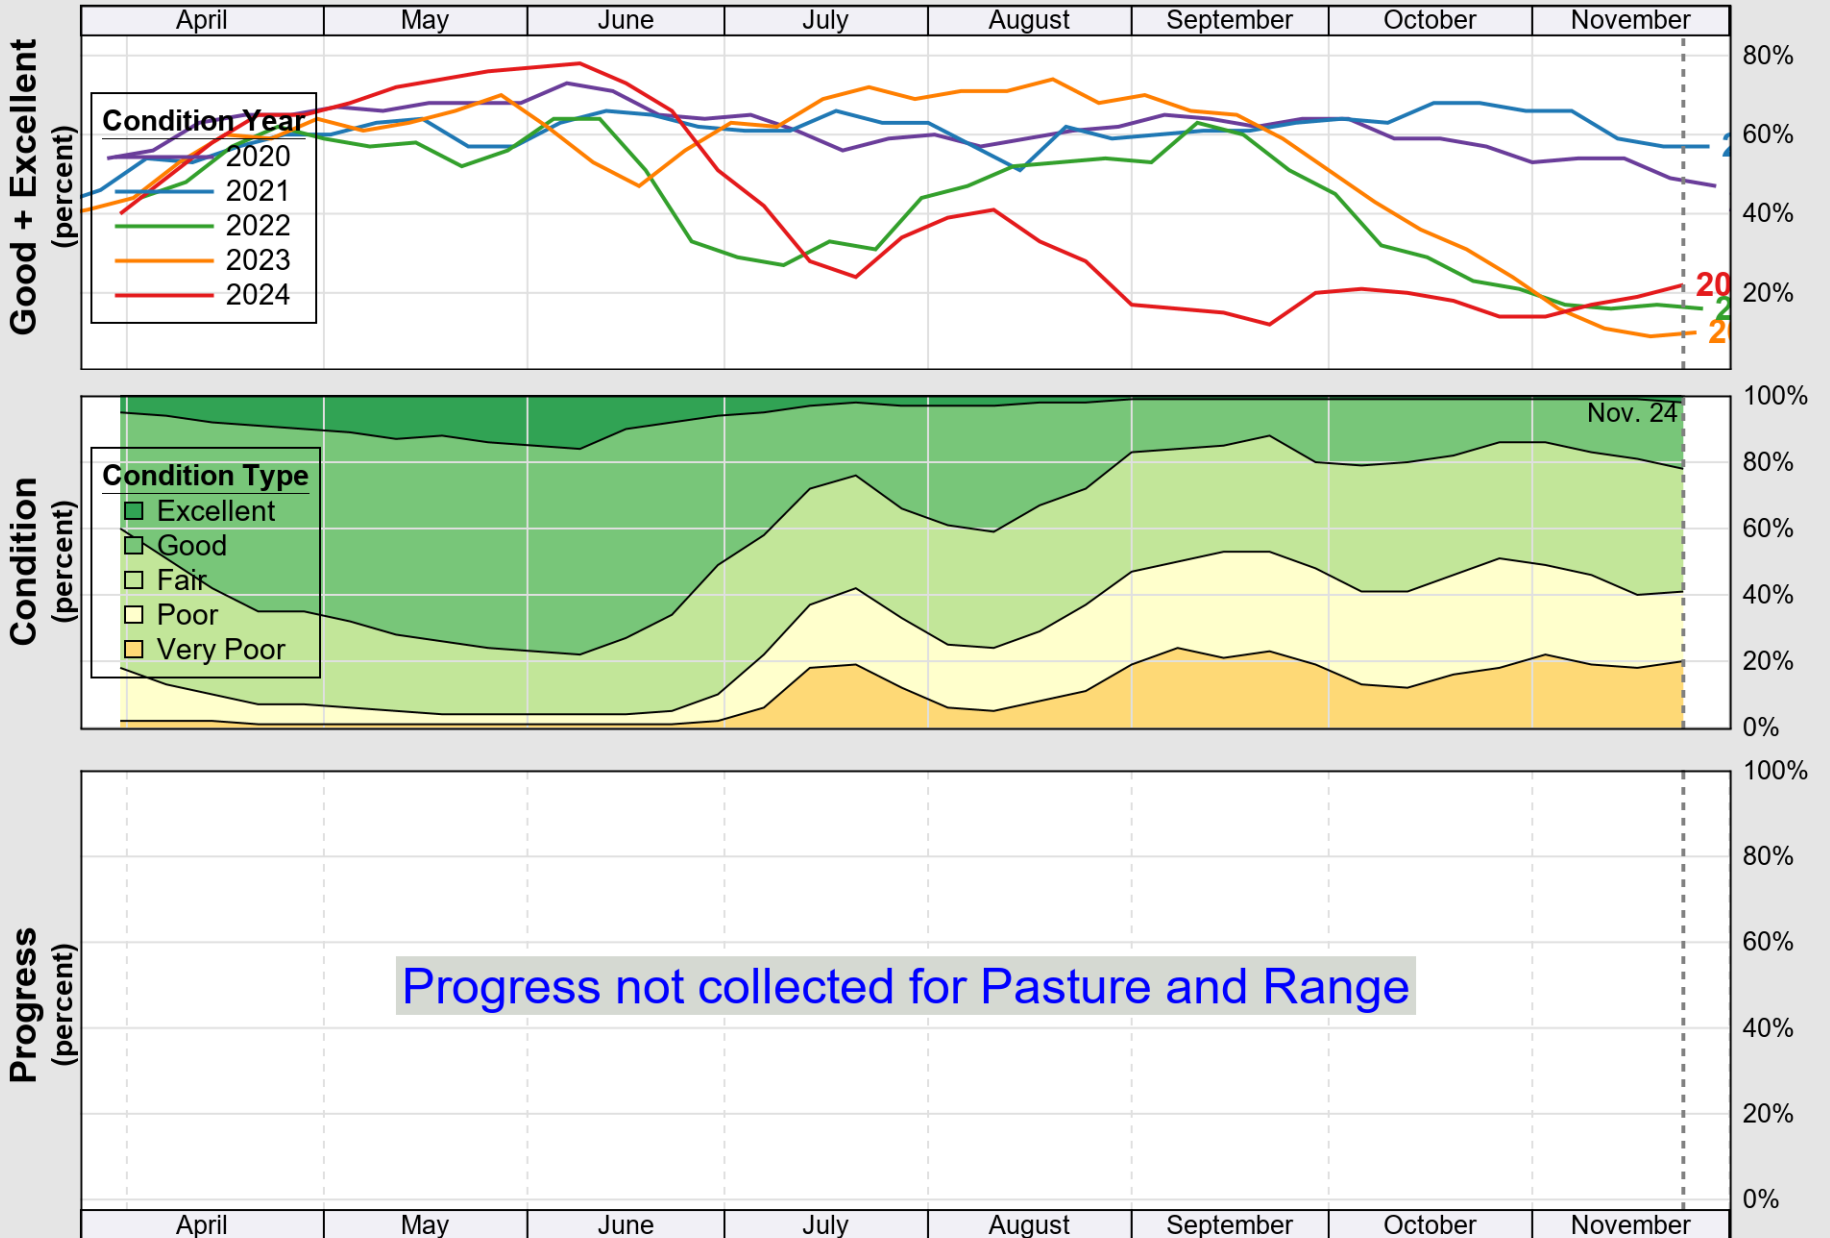

USDA

Crop Progress and Condition: Corn in Tennessee , 2024

NASS

Source: National Agricultural Statistics Service (NASS), Crop Progress Report

USDA

Crop Progress and Condition: Cotton in Tennessee , 2024

NASS

Source: National Agricultural Statistics Service (NASS), Crop Progress Report

USDA

Crop Progress and Condition: Pasture and Range in Tennessee, 2024

NASS

Source: National Agricultural Statistics Service (NASS), Crop Progress Report

USDA

Crop Progress and Condition: Soybeans in Tennessee , 2024

NASS

Source: National Agricultural Statistics Service (NASS), Crop Progress Report

USDA

Crop Progress and Condition: Winter Wheat in Tennessee , 2024