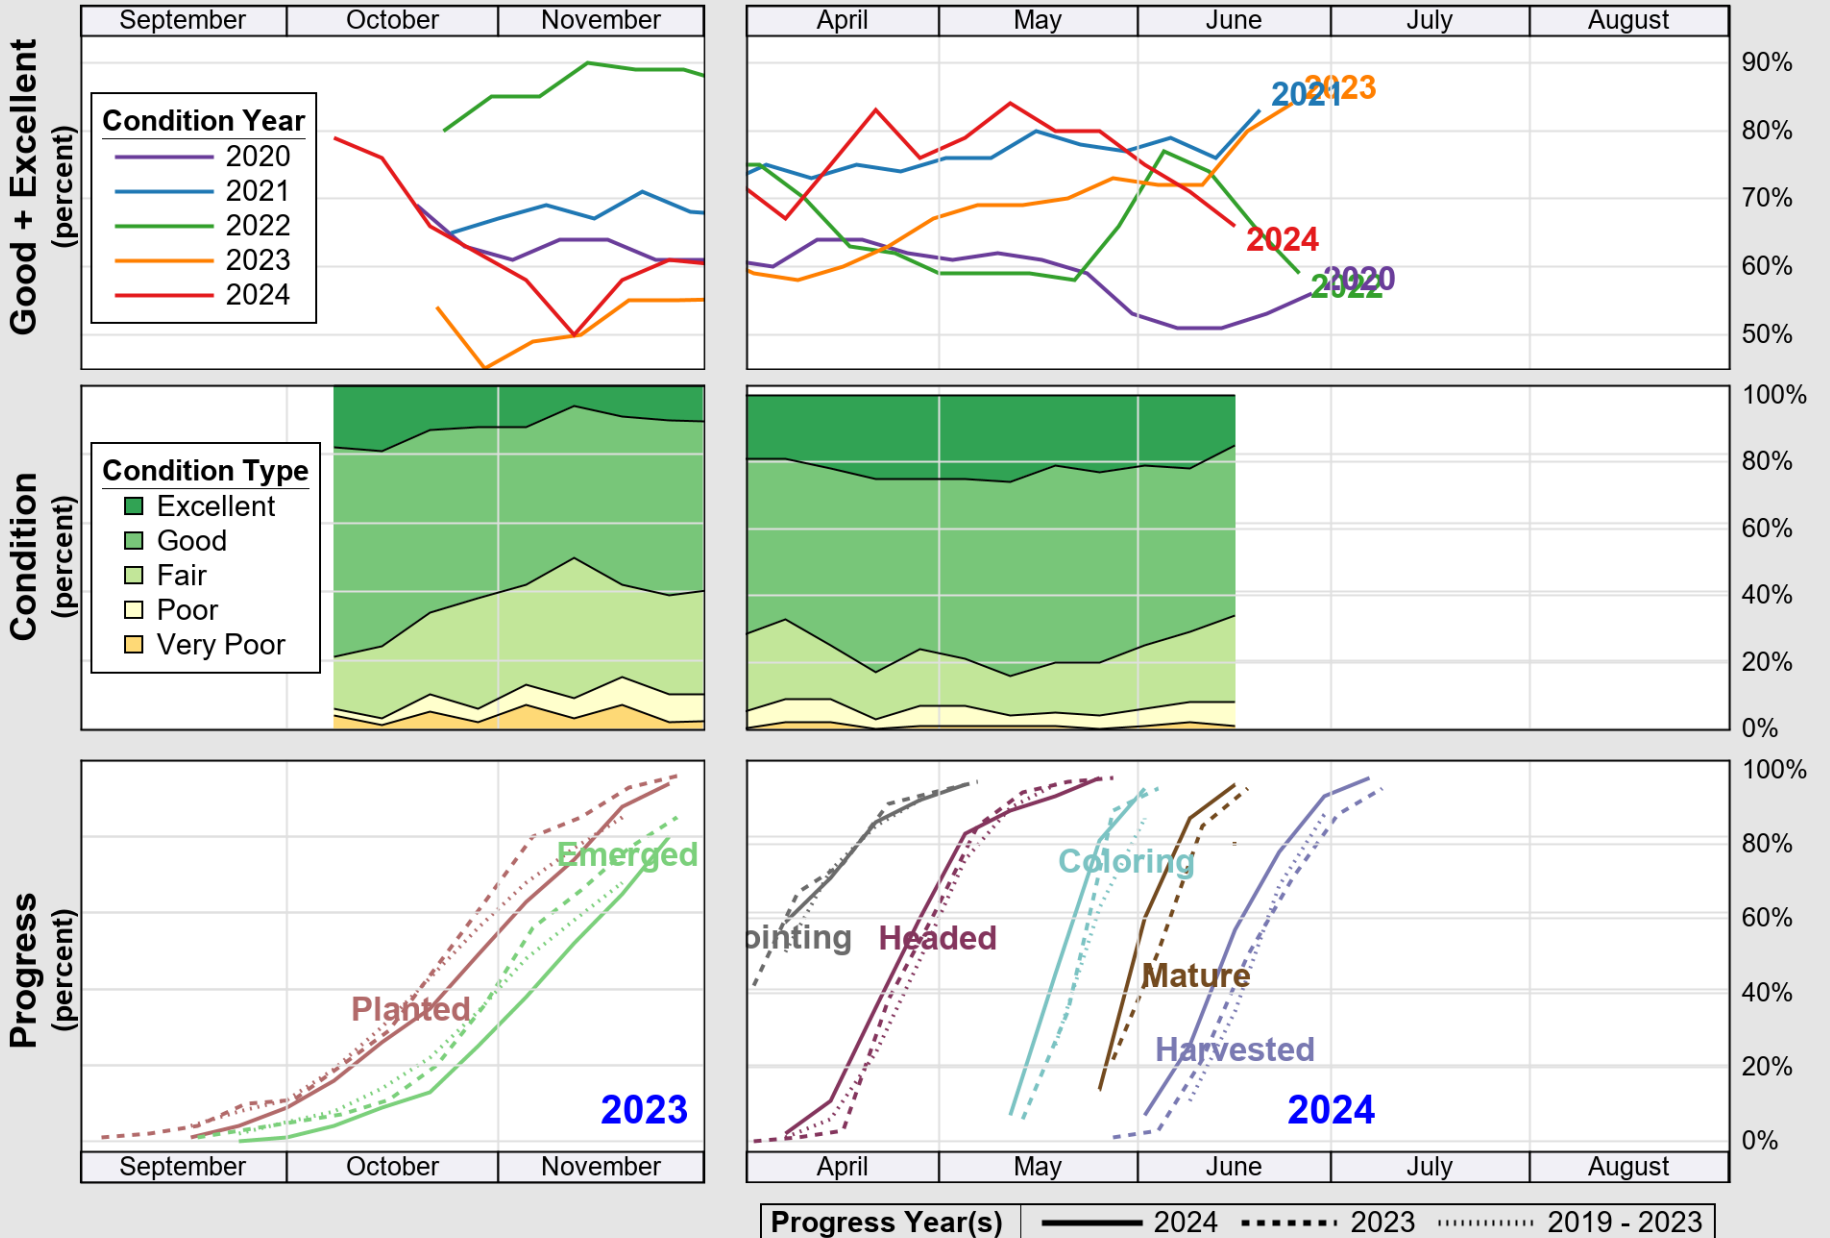

USDA

Crop Progress and Condition: Corn in Tennessee , 2024

NASS

Source: National Agricultural Statistics Service (NASS), Crop Progress Report

USDA

Crop Progress and Condition: Cotton in Tennessee , 2024

NASS

Source: National Agricultural Statistics Service (NASS), Crop Progress Report

USDA

Crop Progress and Condition: Pasture and Range in Tennessee, 2024

NASS

Source: National Agricultural Statistics Service (NASS), Crop Progress Report

USDA

Crop Progress and Condition: Soybeans in Tennessee , 2024

NASS

Source: National Agricultural Statistics Service (NASS), Crop Progress Report

USDA

Crop Progress and Condition: Winter Wheat in Tennessee , 2024

NASS

Source: National Agricultural Statistics Service (NASS), Crop Progress Report