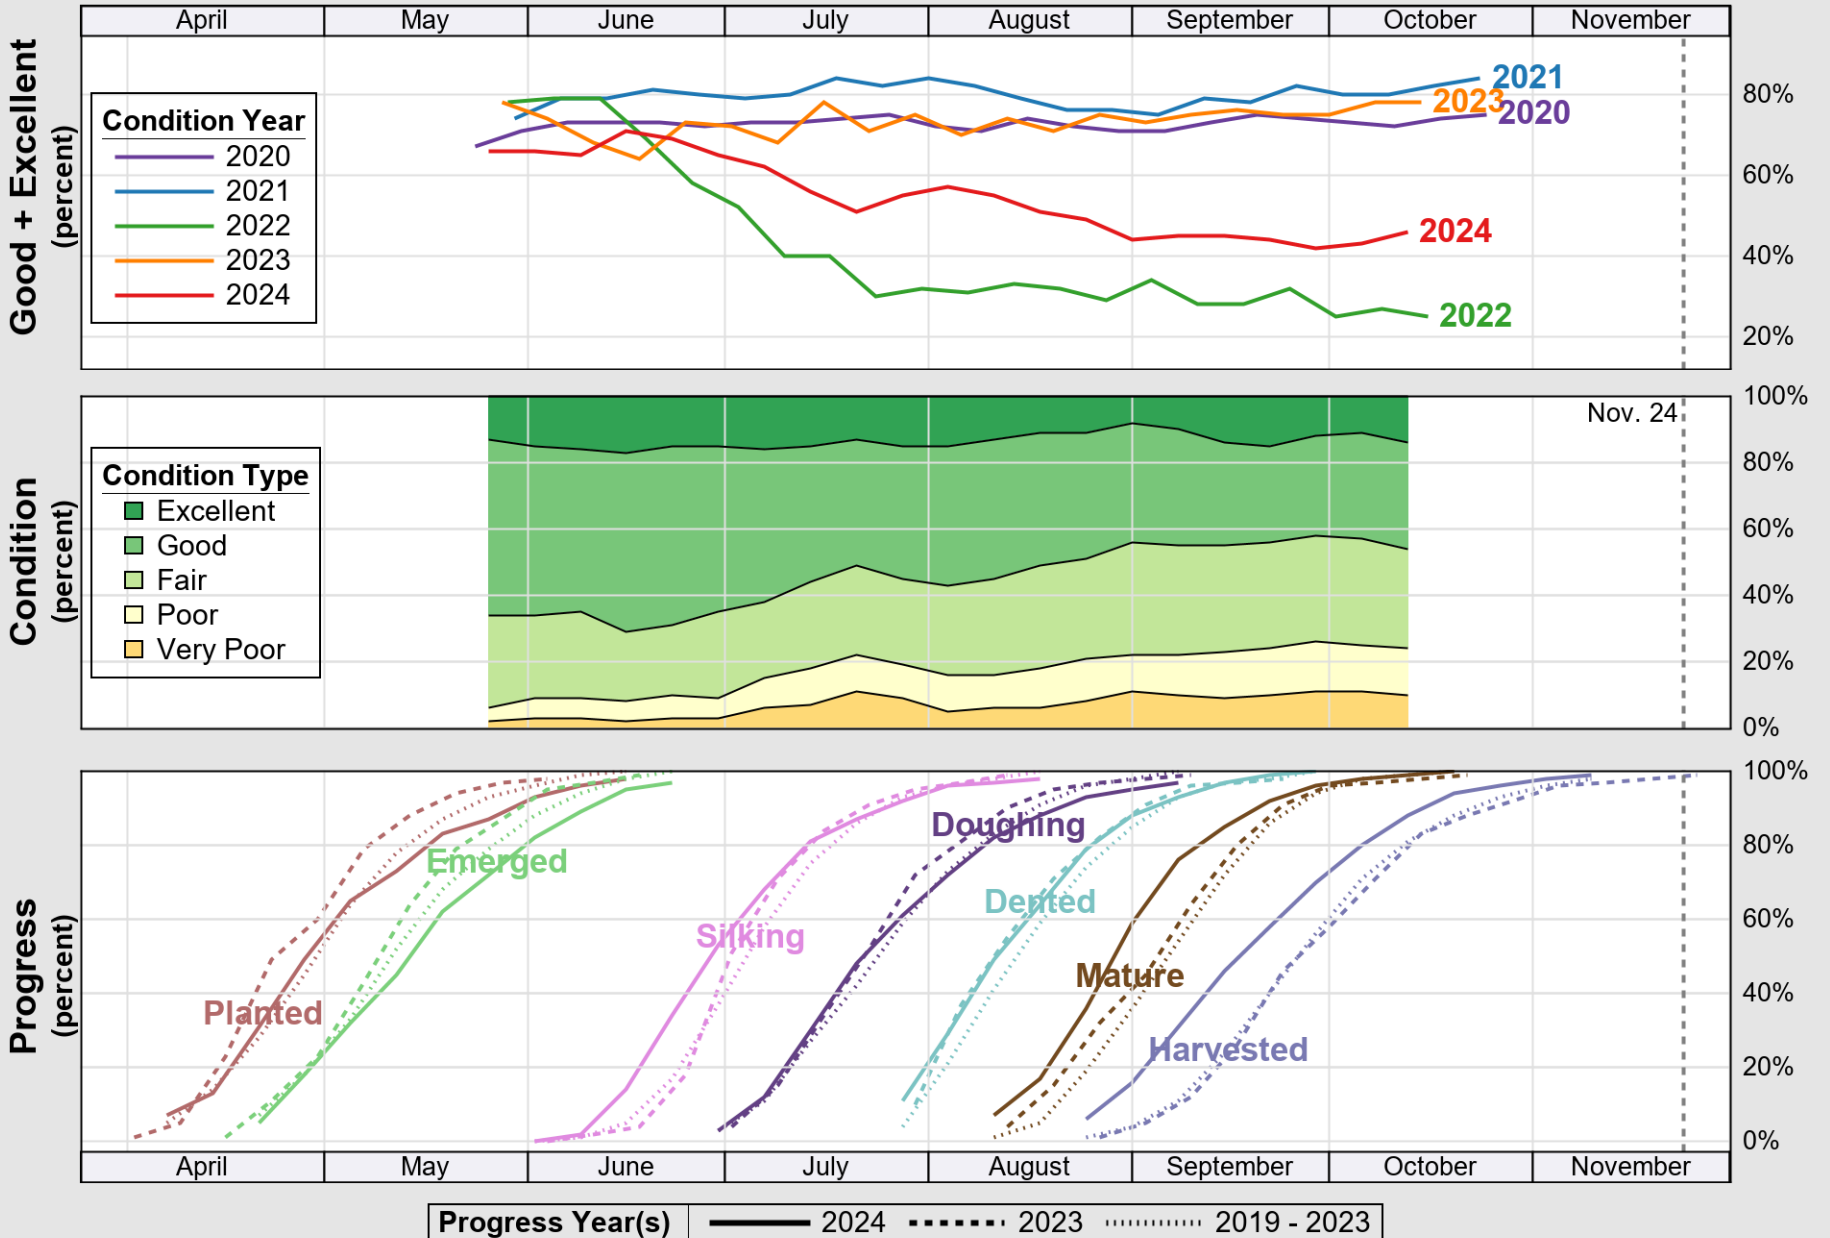

USDA

Crop Progress and Condition: Corn in Tennessee , 2024

NASS

Source: National Agricultural Statistics Service (NASS), Crop Progress Report

USDA

Crop Progress and Condition: Cotton in Tennessee , 2024

NASS

Source: National Agricultural Statistics Service (NASS), Crop Progress Report

USDA

Crop Progress and Condition: Pasture and Range in Tennessee, 2024

NASS

Source: National Agricultural Statistics Service (NASS), Crop Progress Report

USDA

Crop Progress and Condition: Soybeans in Tennessee , 2024

NASS

Source: National Agricultural Statistics Service (NASS), Crop Progress Report

USDA

Crop Progress and Condition: Winter Wheat in Tennessee , 2024